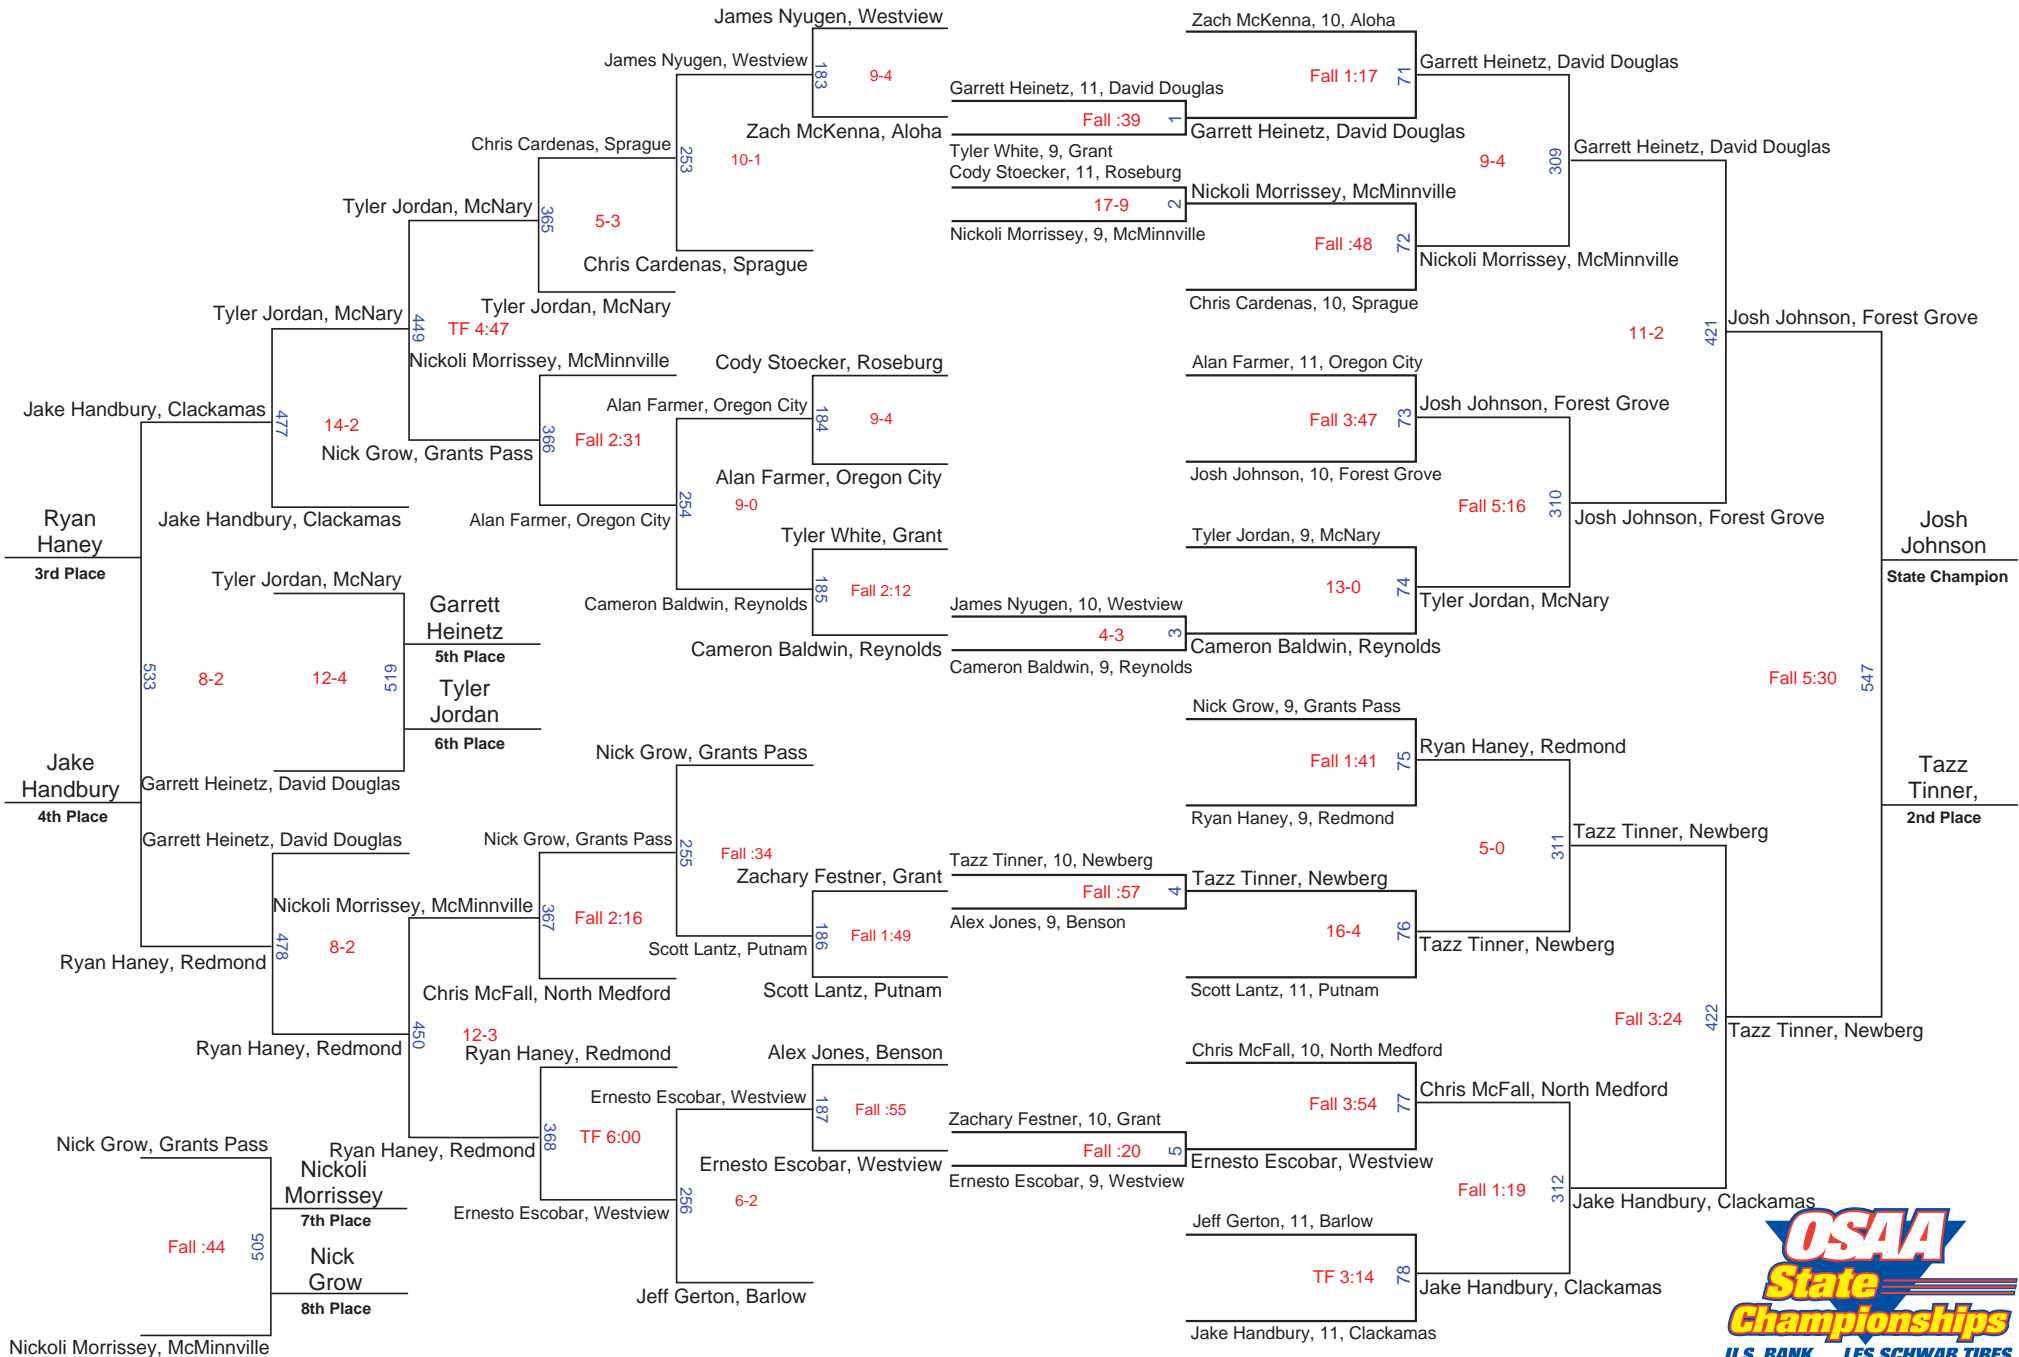

**OSAA 6A 2009
Team Scores
After Championship Finals**

1. Newberg	189.0
2. Roseburg	174.5
3. Sprague	139.5
4. Canby	118.0
5. McNary	114.5
6. West Salem	104.0
7. Oregon City	97.0
8. Tualatin	90.0
9. Hood River Valley	84.0
10. Gresham	71.5
11. Redmond	66.0
12. Clackamas	62.5
North Medford	62.5
14. Grants Pass	61.5
15. Southridge	59.0
16. West Linn	54.0
17. Forest Grove	53.0
McMinnville	53.0
19. David Douglas	45.0
20. McKay	38.0
21. Centennial	33.0
22. Sandy	32.0
23. Aloha	29.0
24. North Salem	27.0
25. Reynolds	24.5
26. Westview	22.0
27. Milwaukie	21.0
28. Grant	20.0
29. South Salem	16.0
30. South Medford	14.0
31. Wilson	11.0
32. Beaverton	10.0
33. Lakeridge	9.0
34. Lincoln	7.0
35. Barlow	6.0
36. Putnam	5.0
37. South Eugene	4.0
38. Lake Oswego	3.0
Sheldon	3.0
Sunset	3.0
41. Benson	0.0
Franklin	0.0

2009 OSAA 6A Wrestling State Championships - 103 lbs.