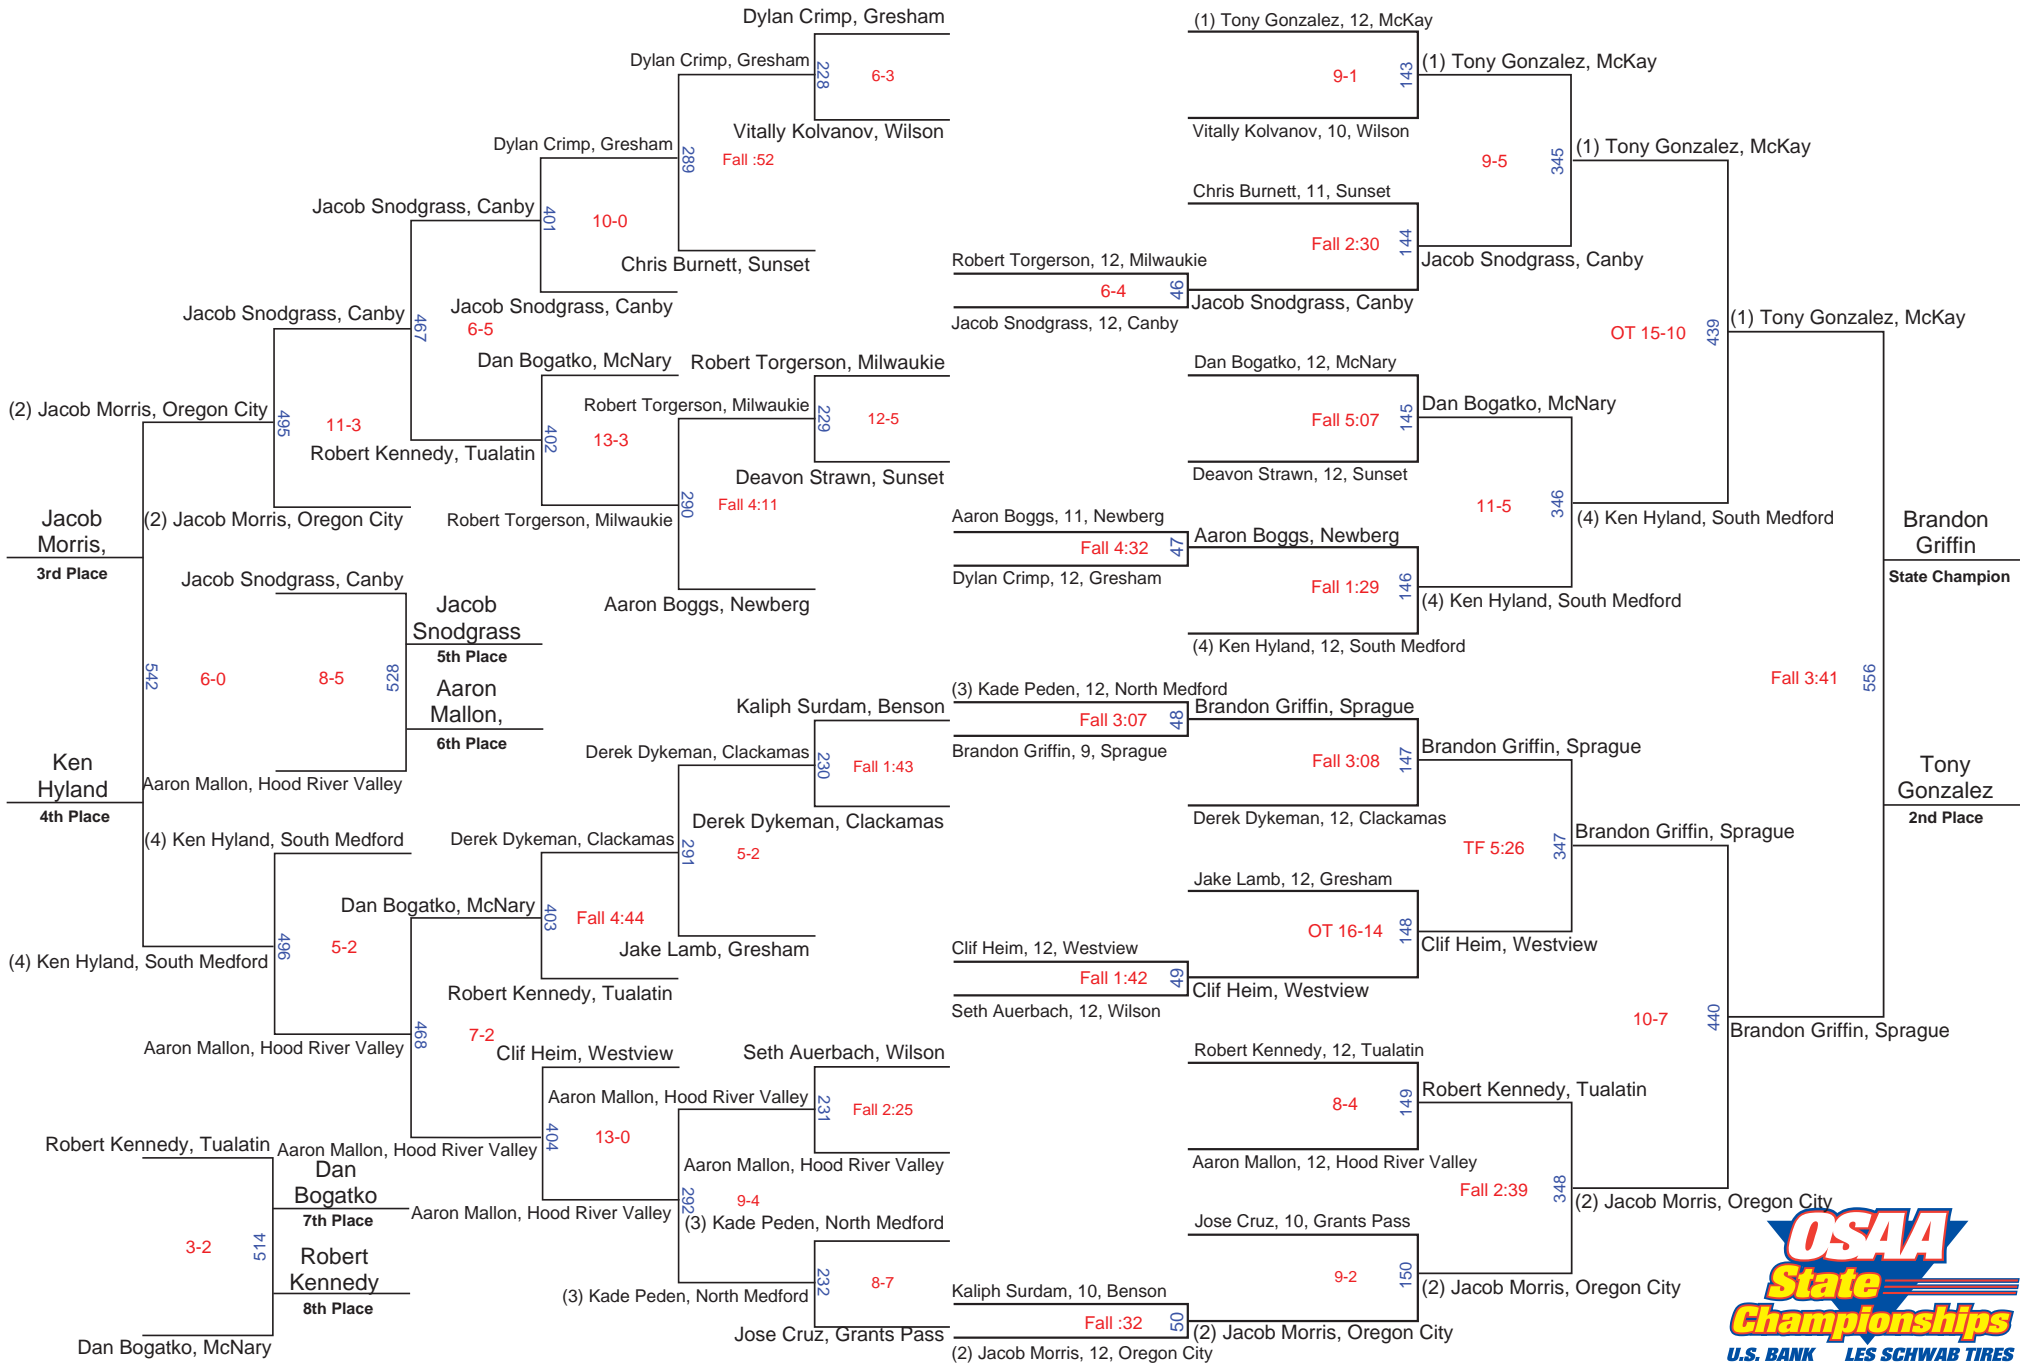

2009 OSAA 6A Wrestling State Championships - 160 lbs.