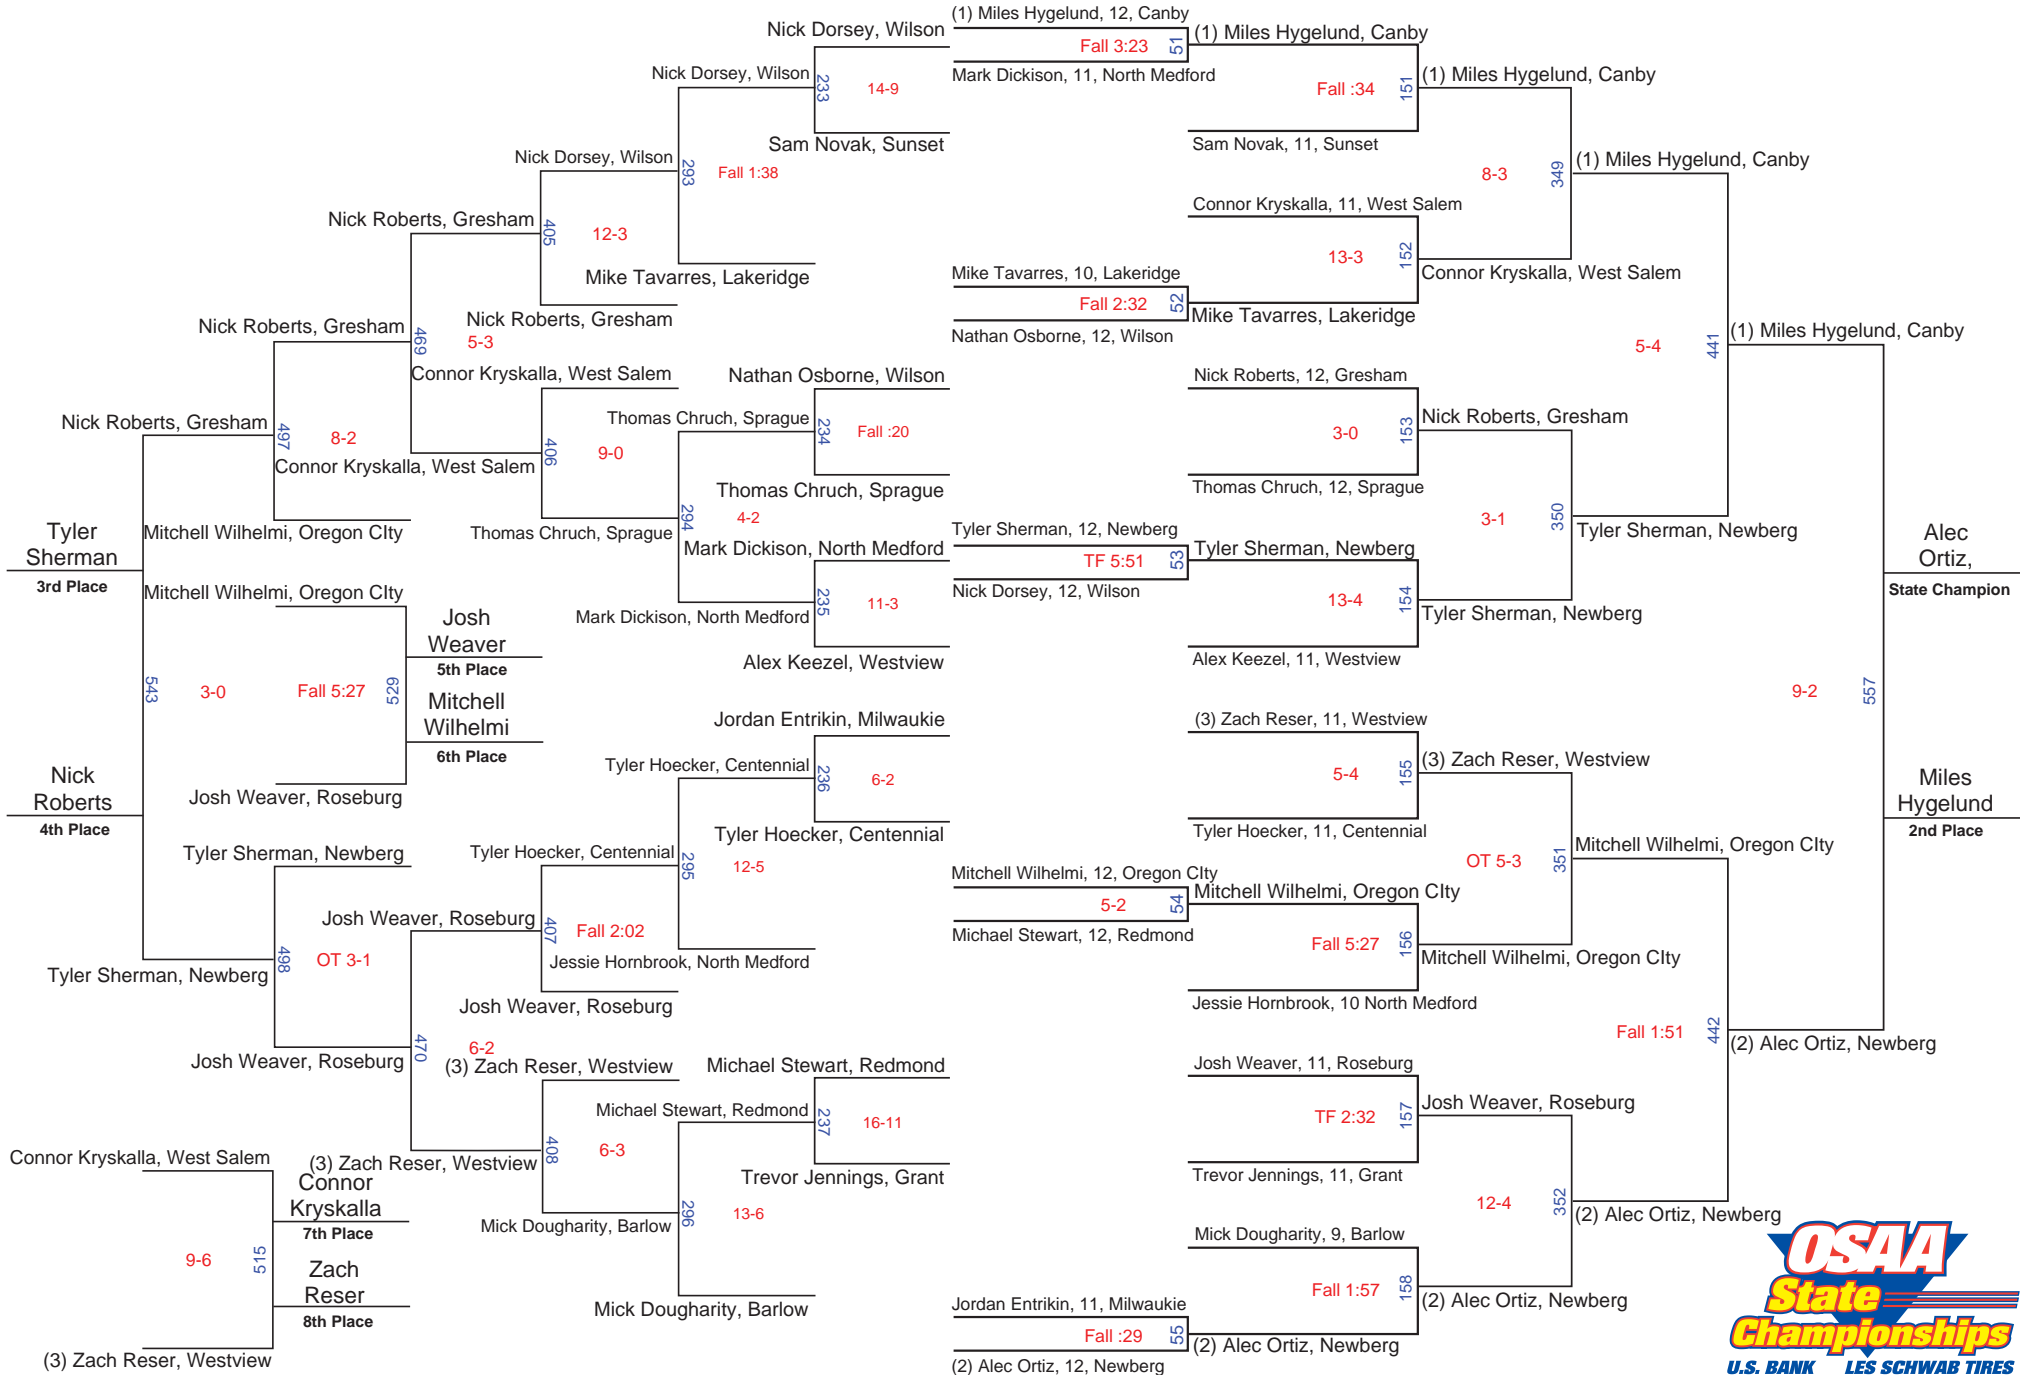

2009 OSAA 6A Wrestling State Championships - 171 lbs.