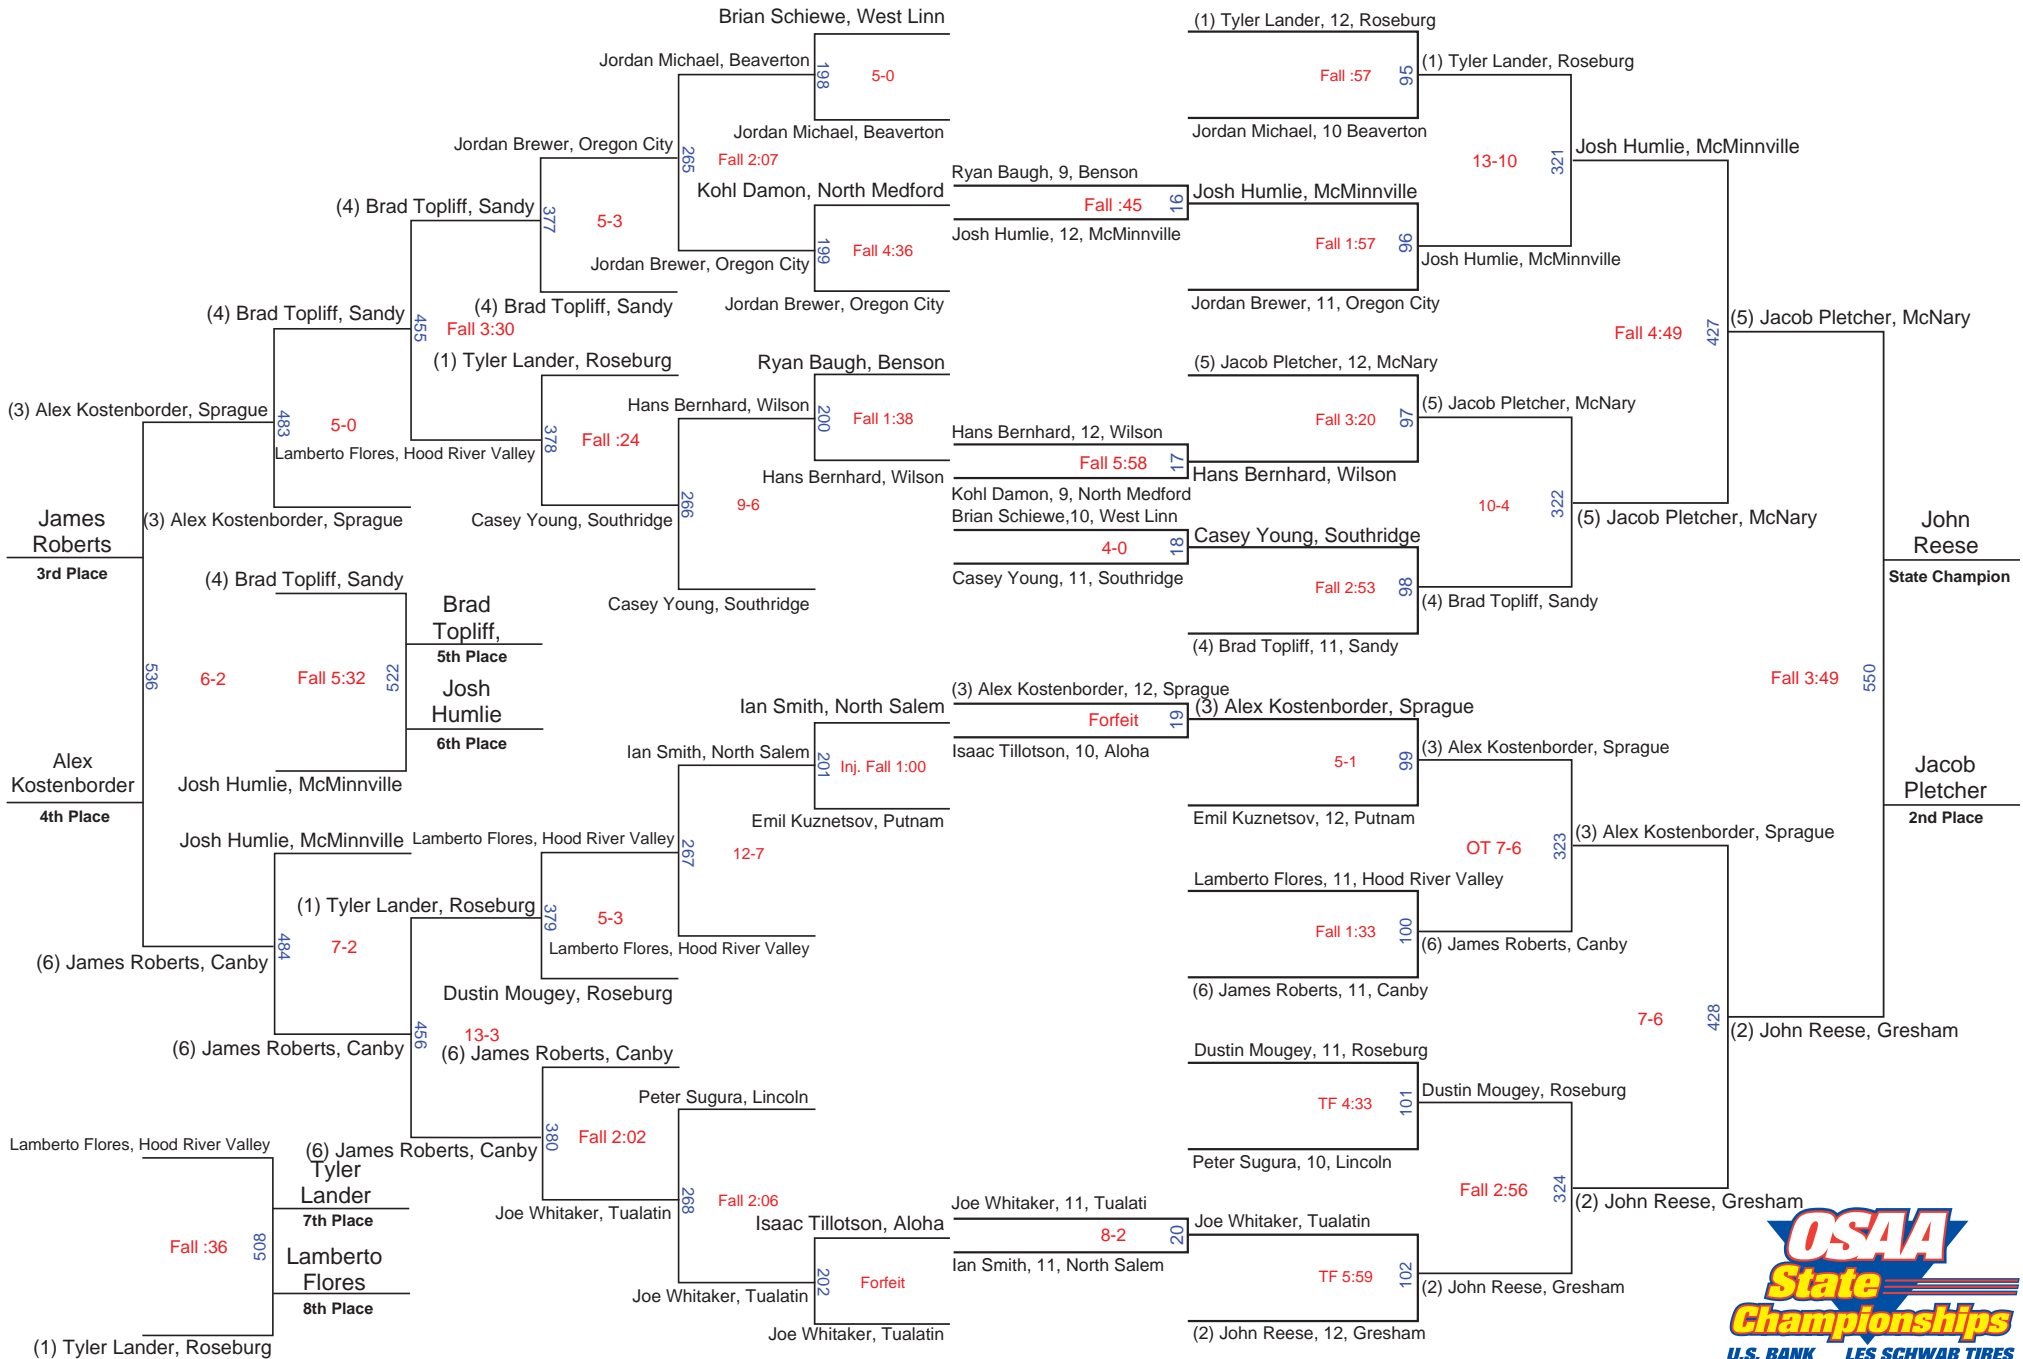

2009 OSAA 6A Wrestling State Championships - 125 lbs.