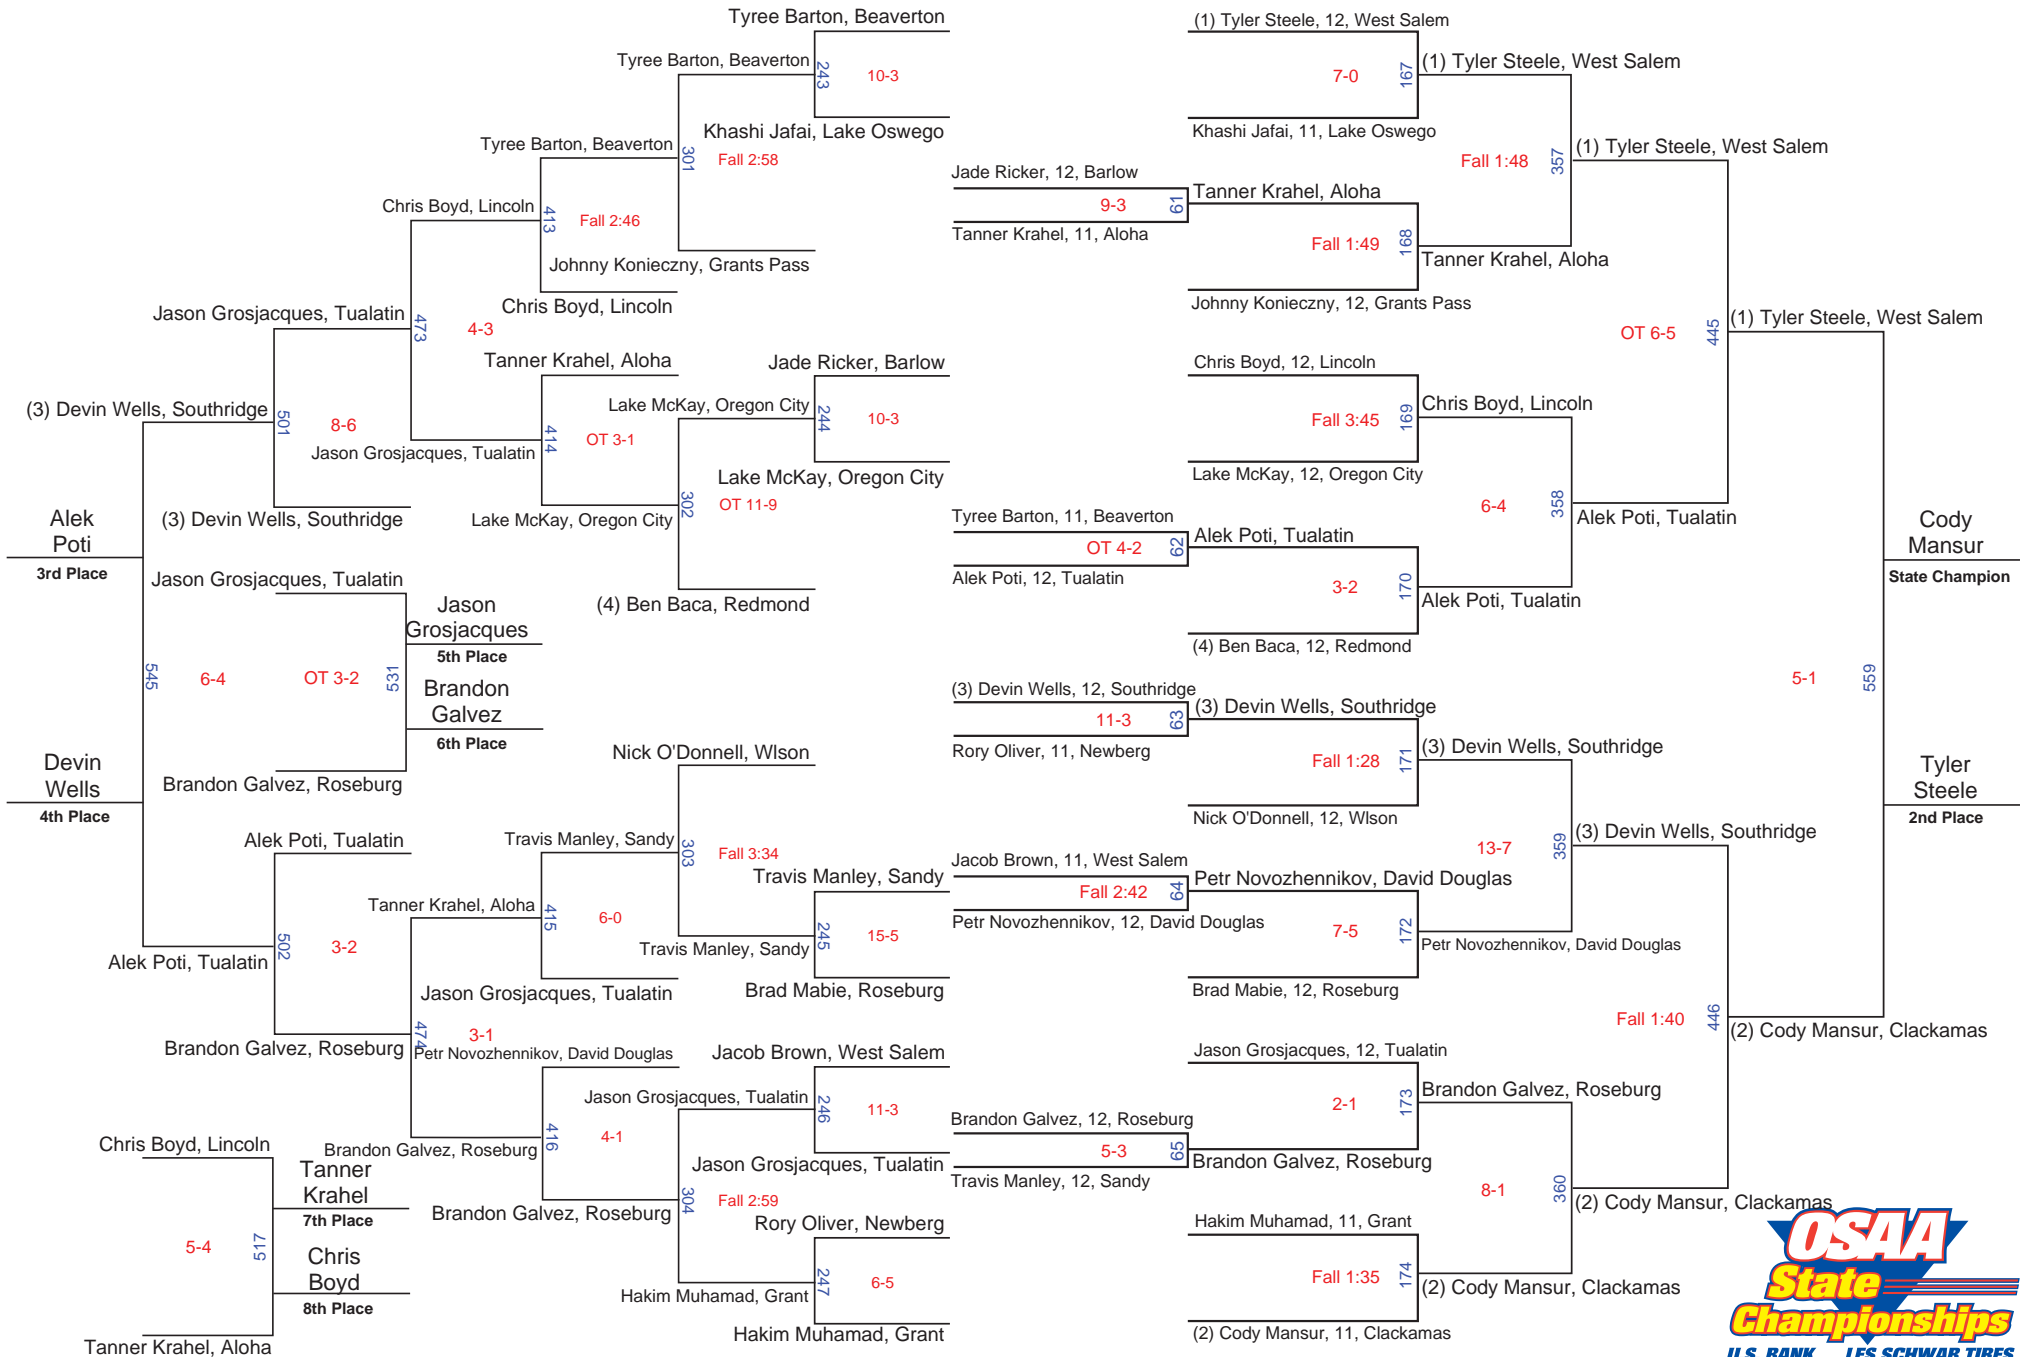

2009 OSAA 6A Wrestling State Championships - 215 lbs.

2009 OSAA 6A Wrestling State Championships - 285 lbs.