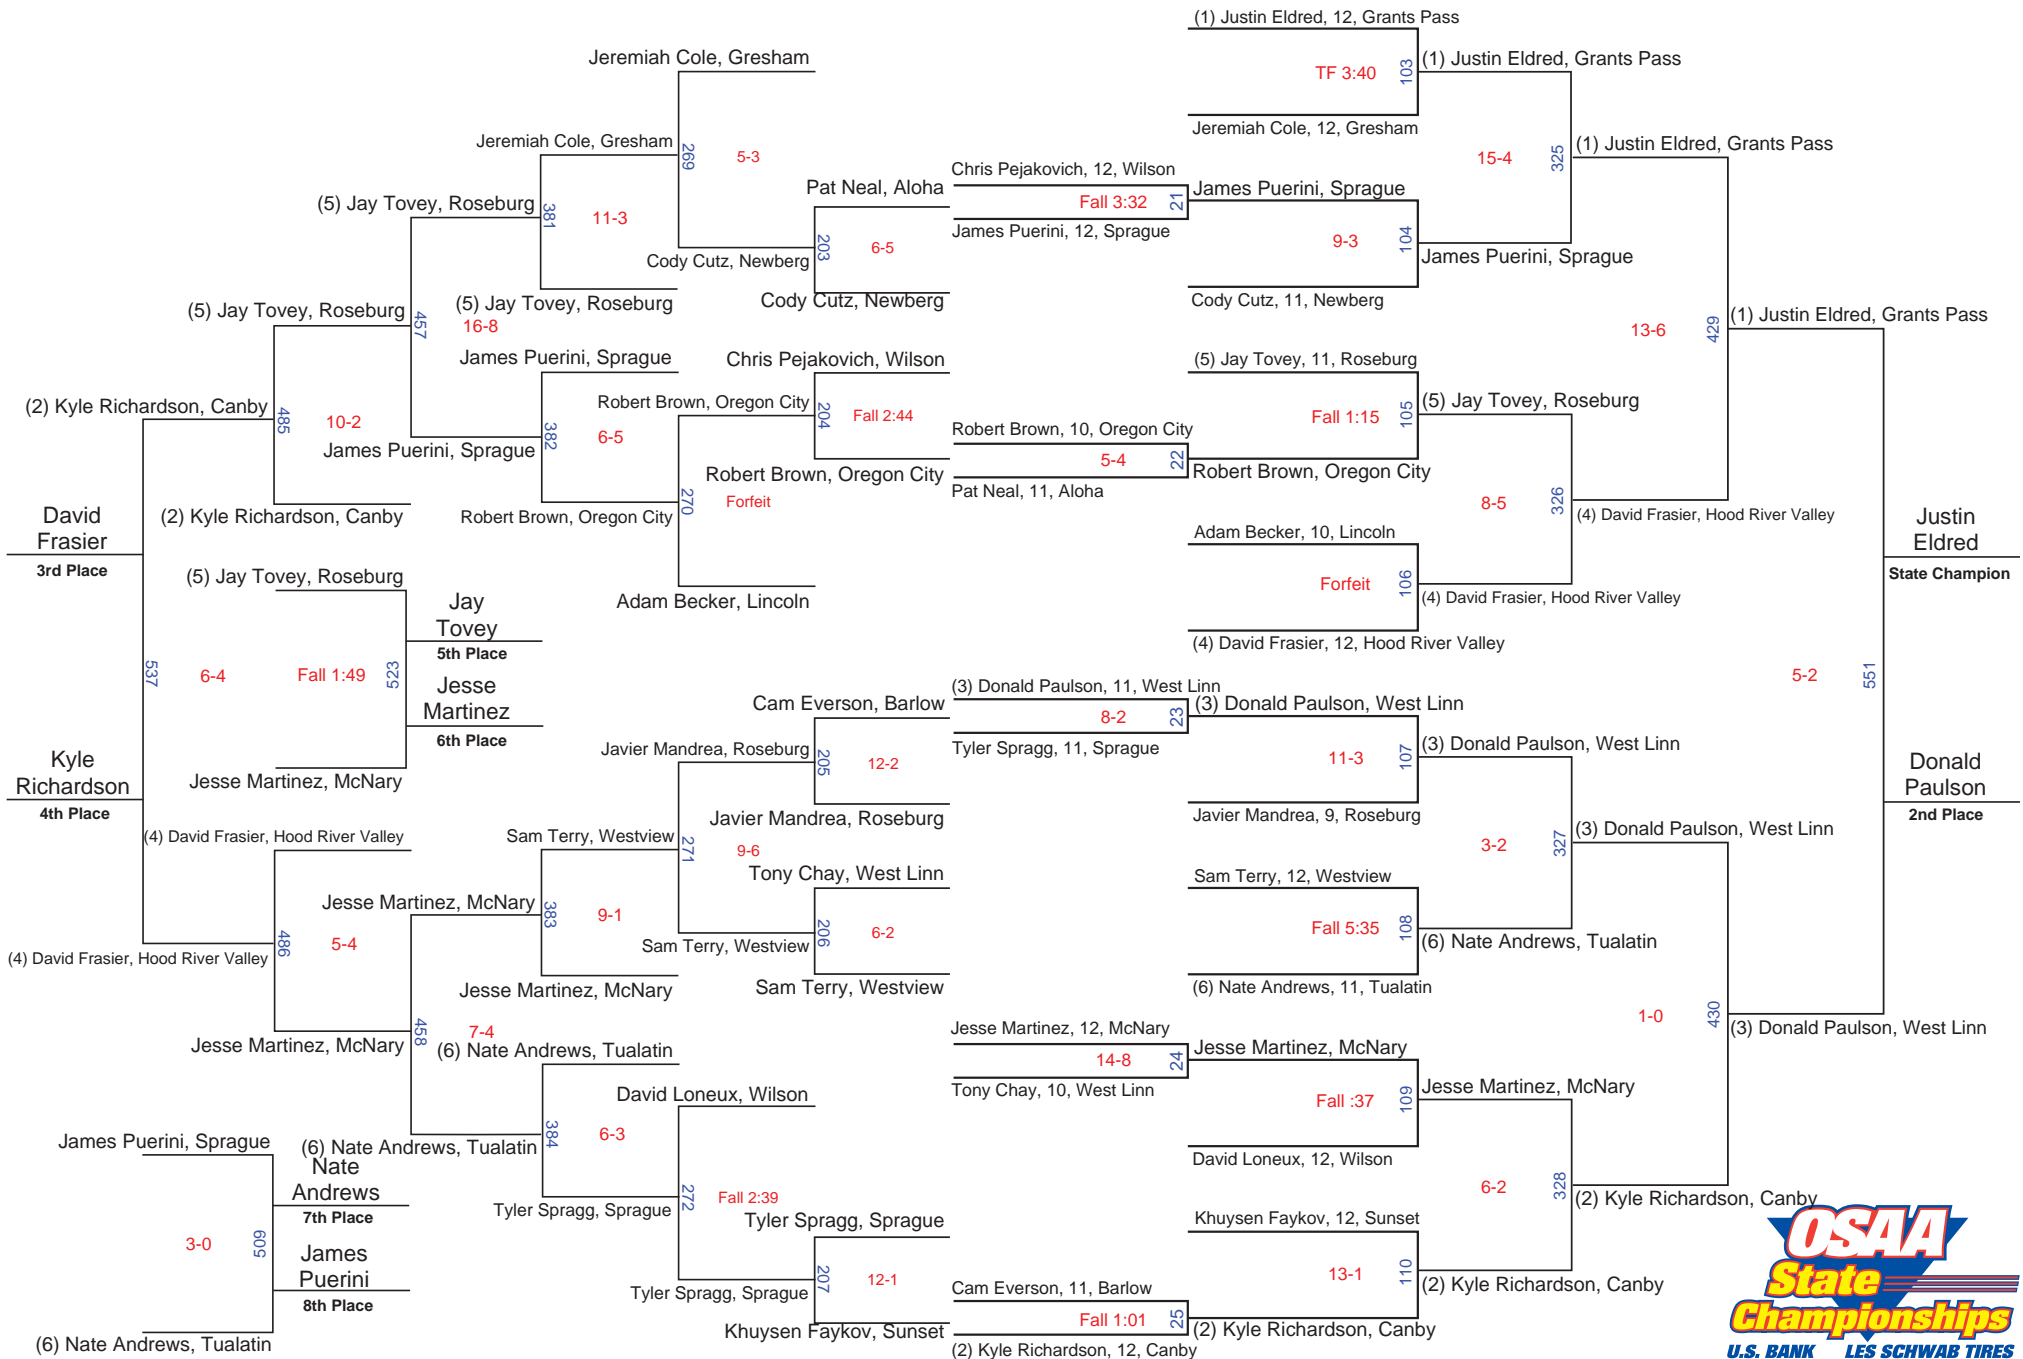

2009 OSAA 6A Wrestling State Championships - 130 lbs.