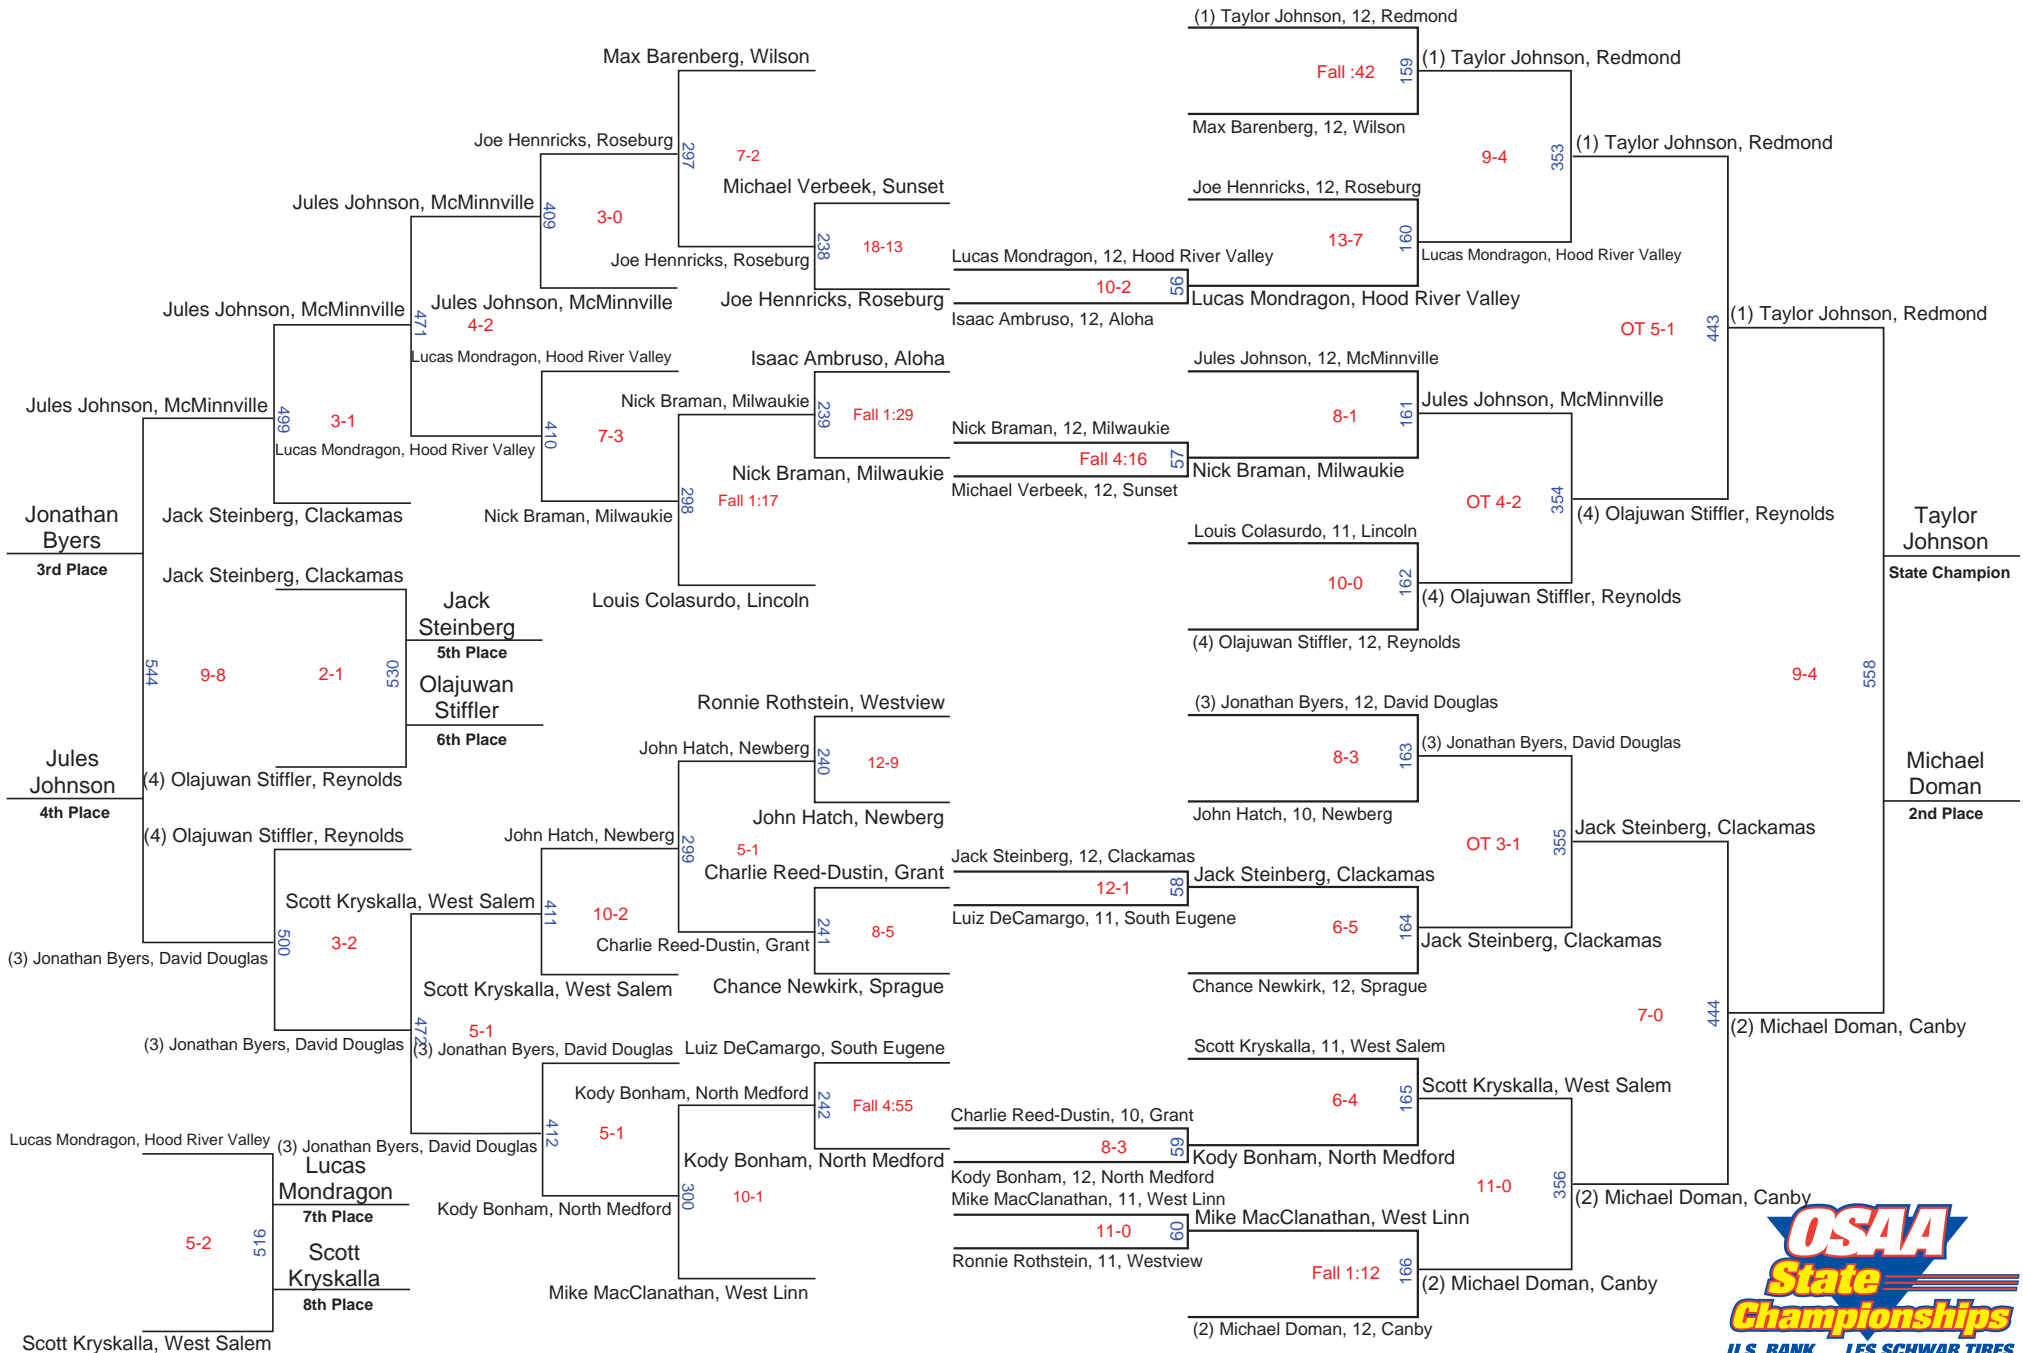

2009 OSAA 6A Wrestling State Championships - 189 lbs.