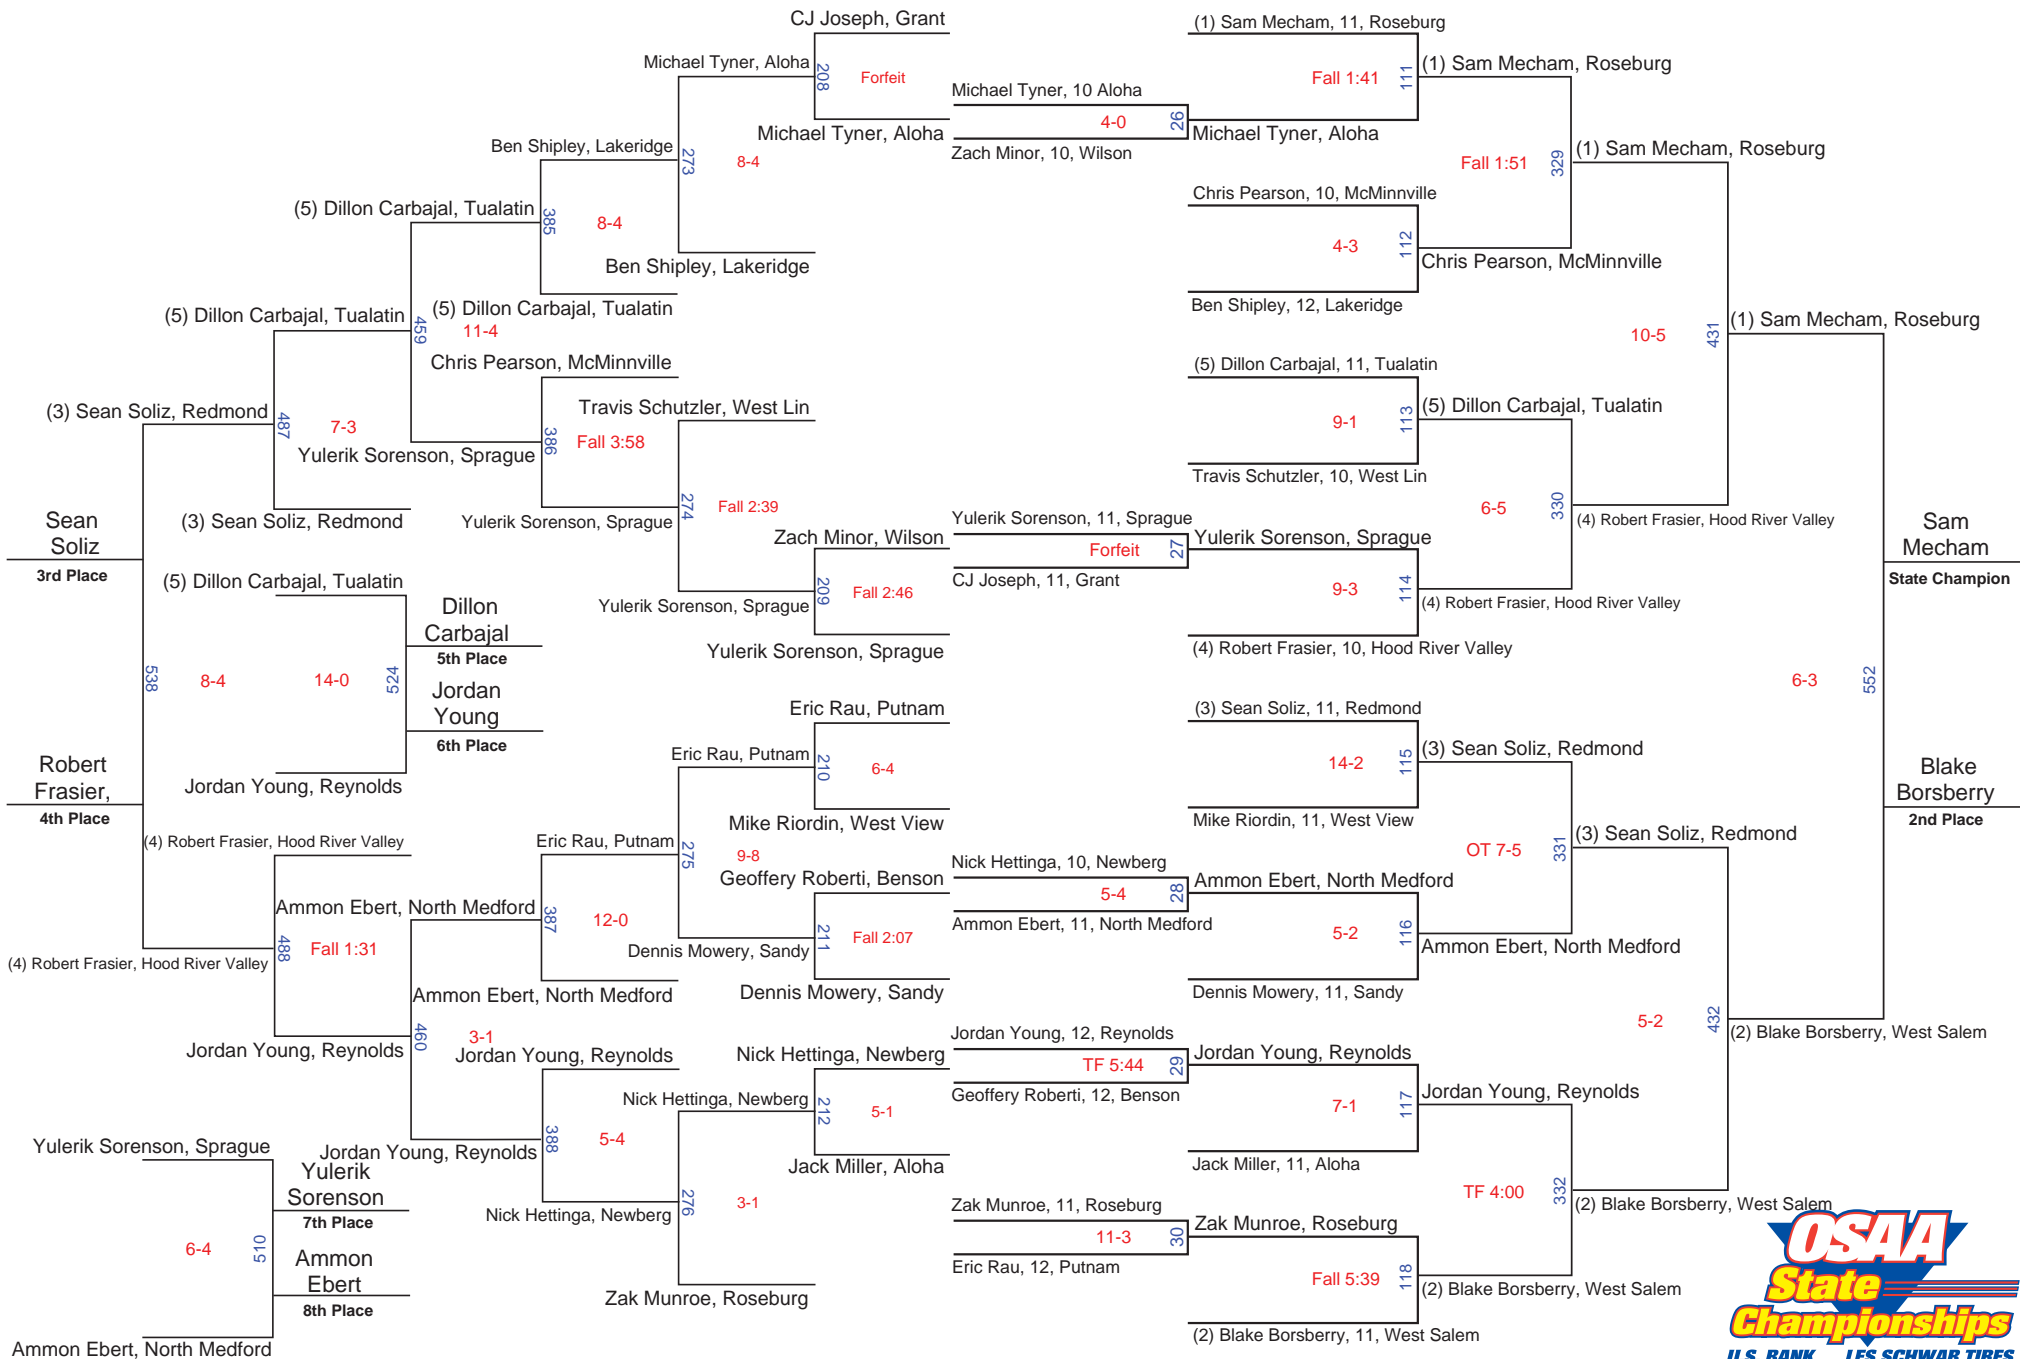

2009 OSAA 6A Wrestling State Championships - 135 lbs.