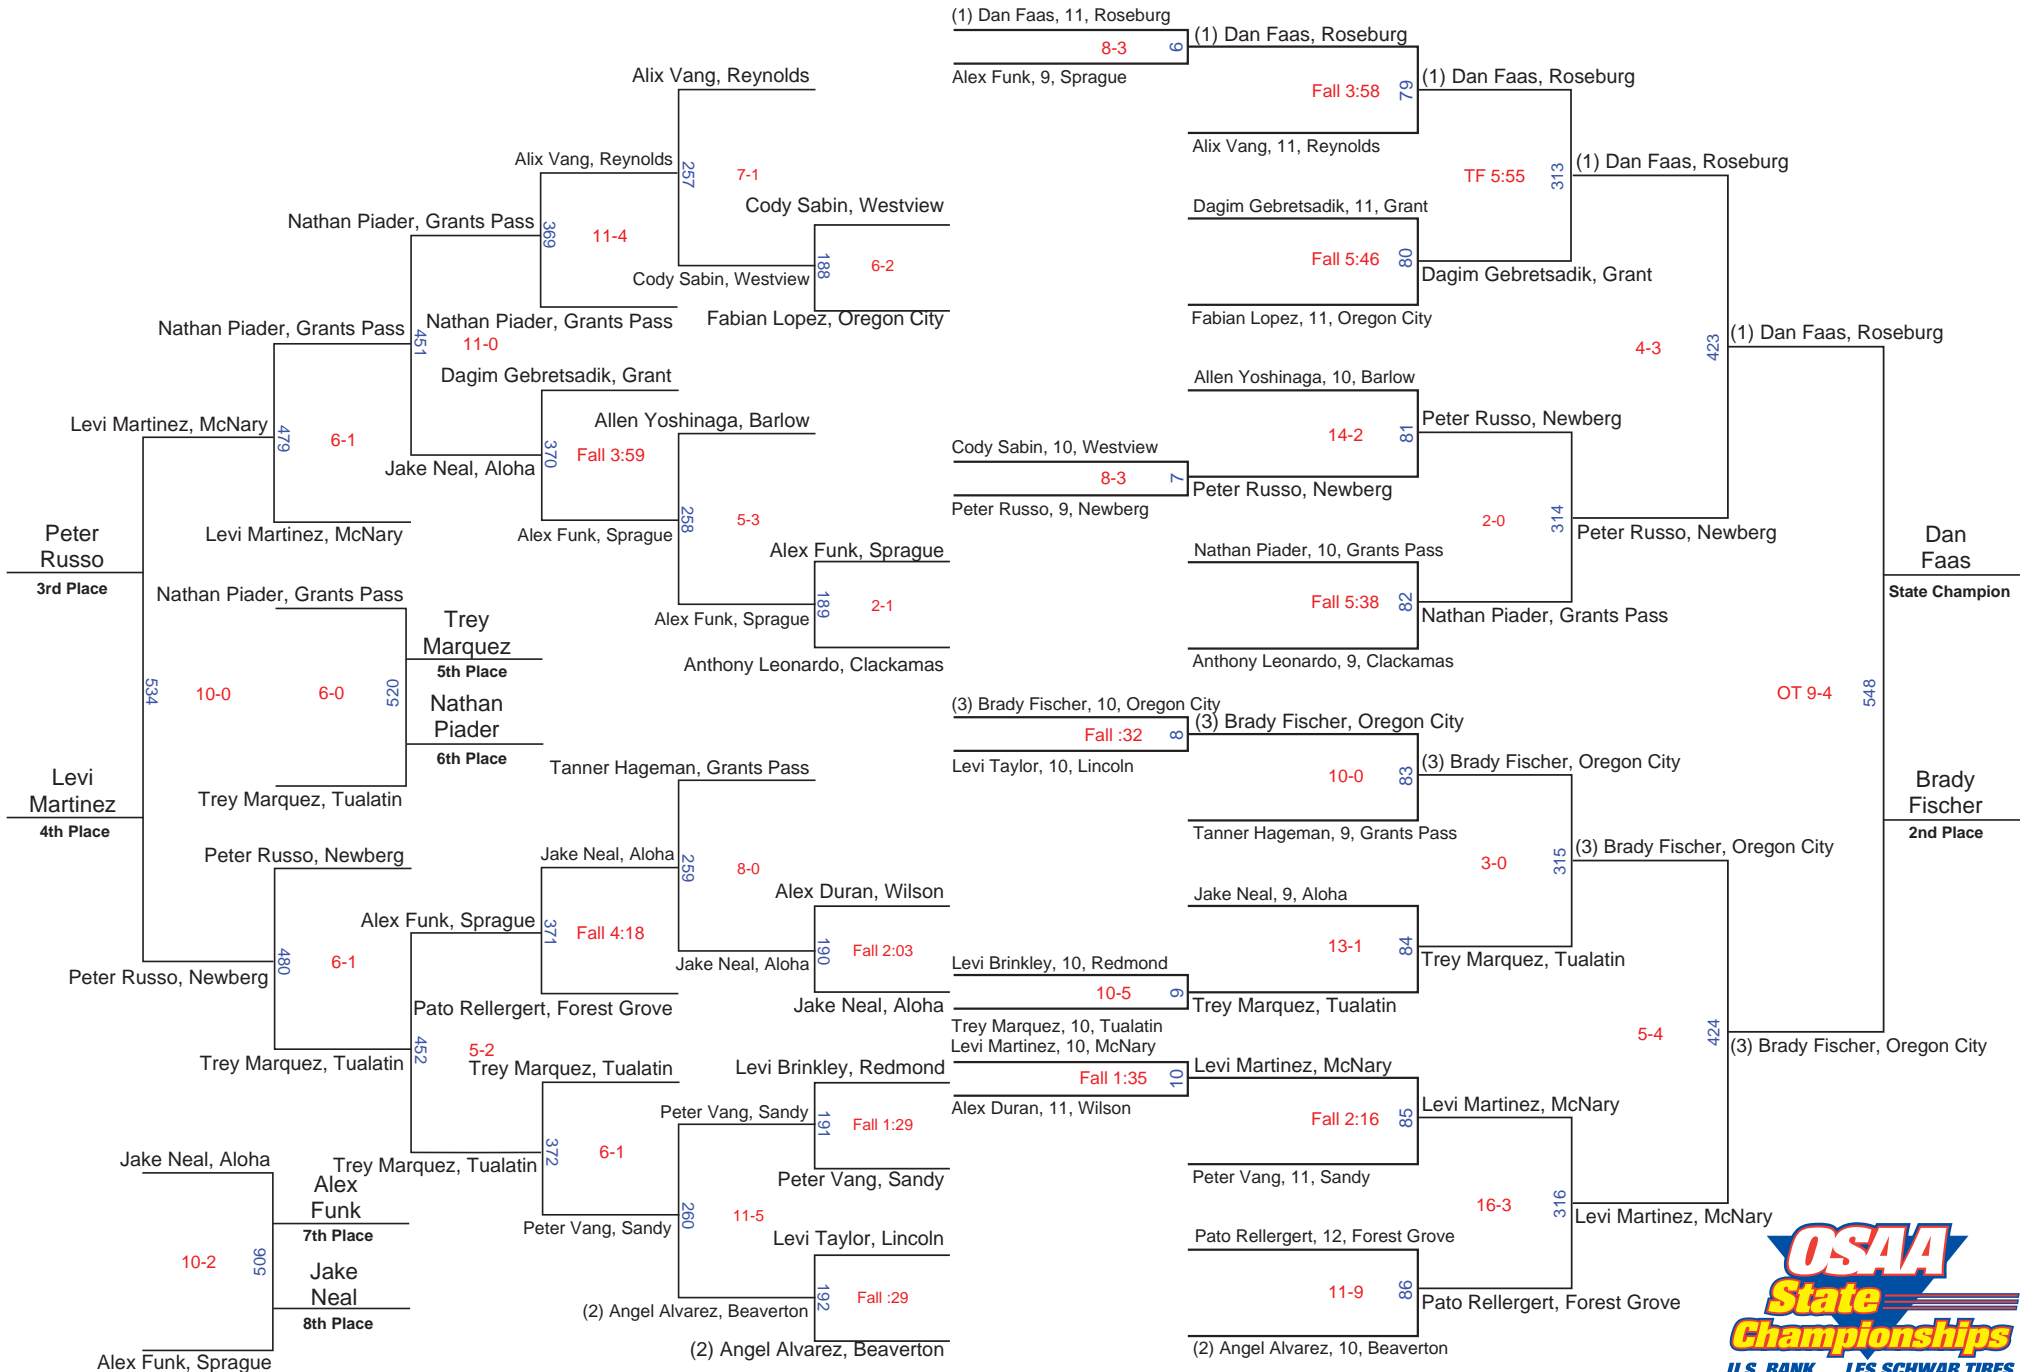

2009 OSA 6A Wrestling State Championships - 112 lbs.