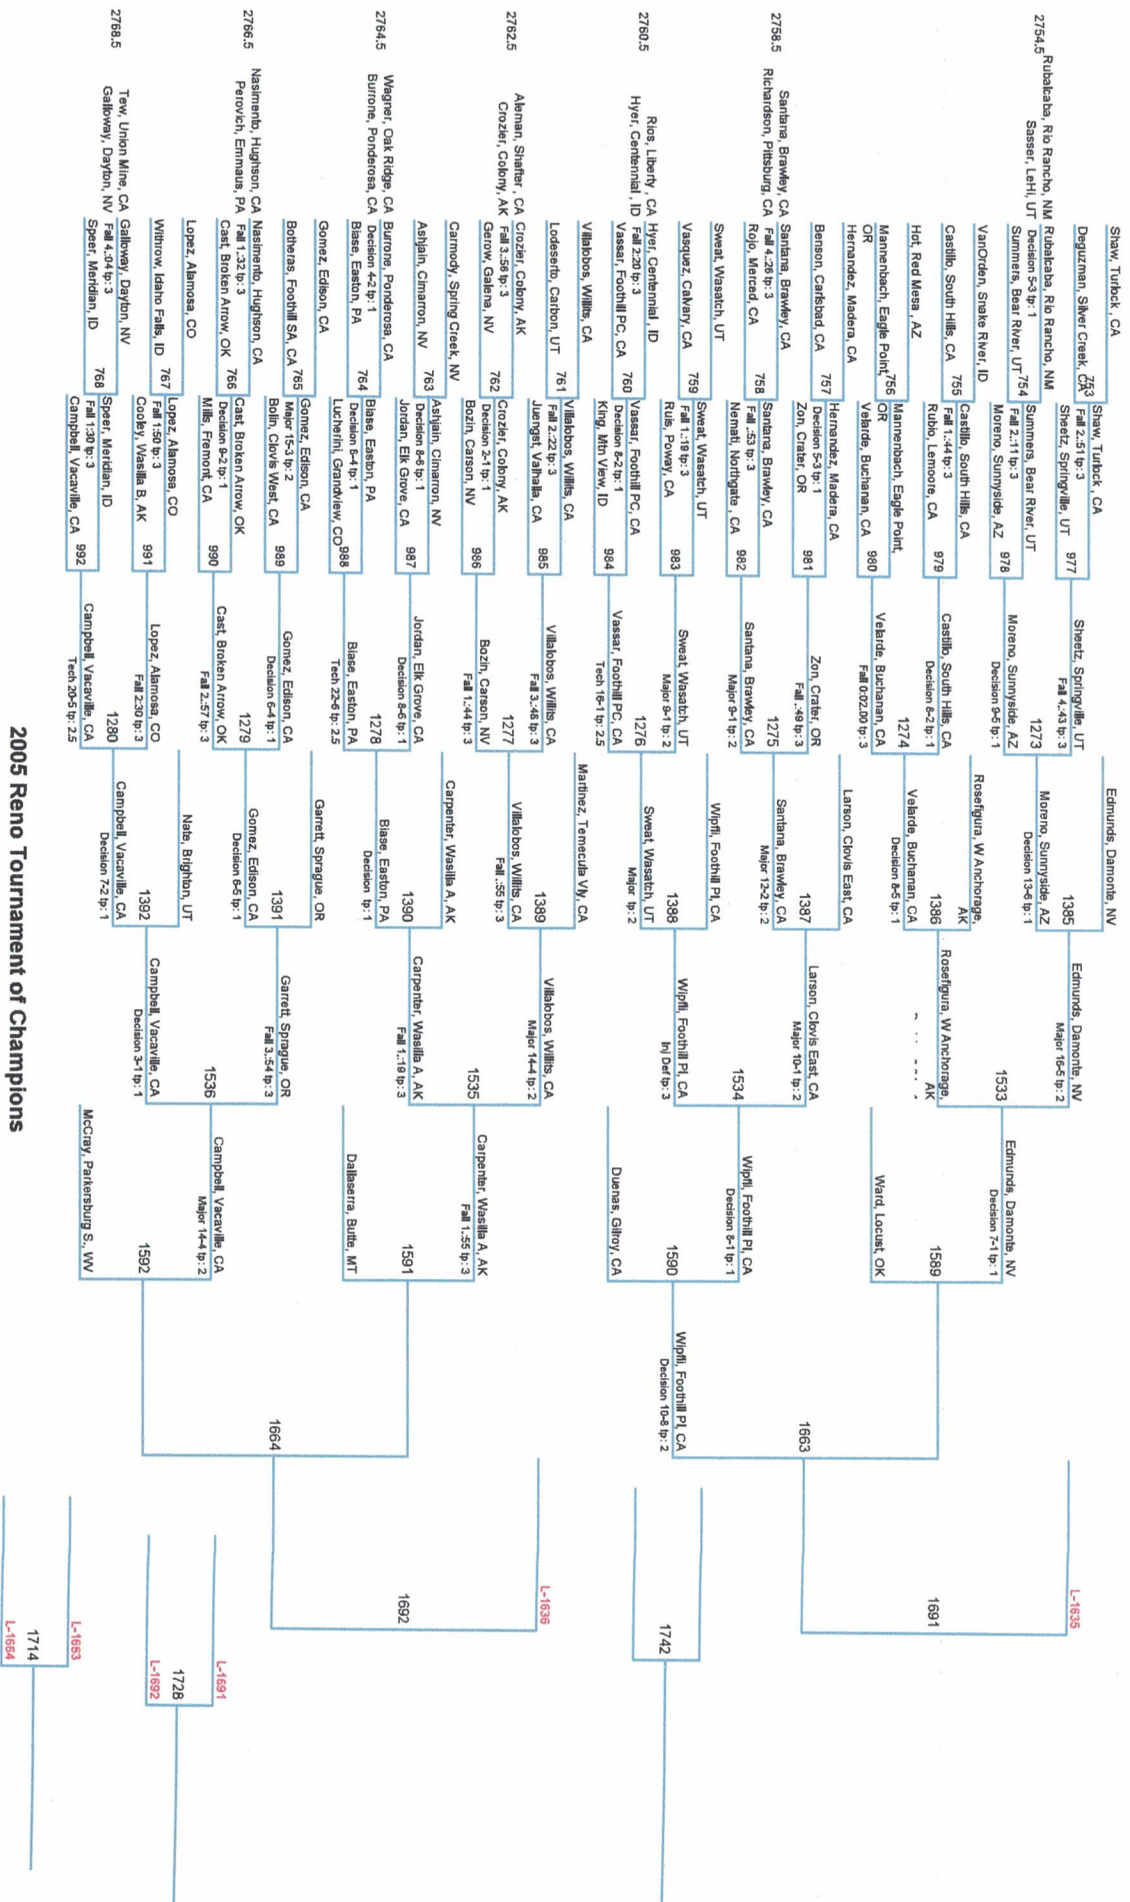

2005 Reno Tournament of Champions

2005 Reno Tournament of Champions

2005 Reno Tournament of Champions

2005 Reno Tournament of Champions

2005 Reno Tournament of Champions

2005 Reno Tournament of Champions

2005 Reno Tournament of Champions