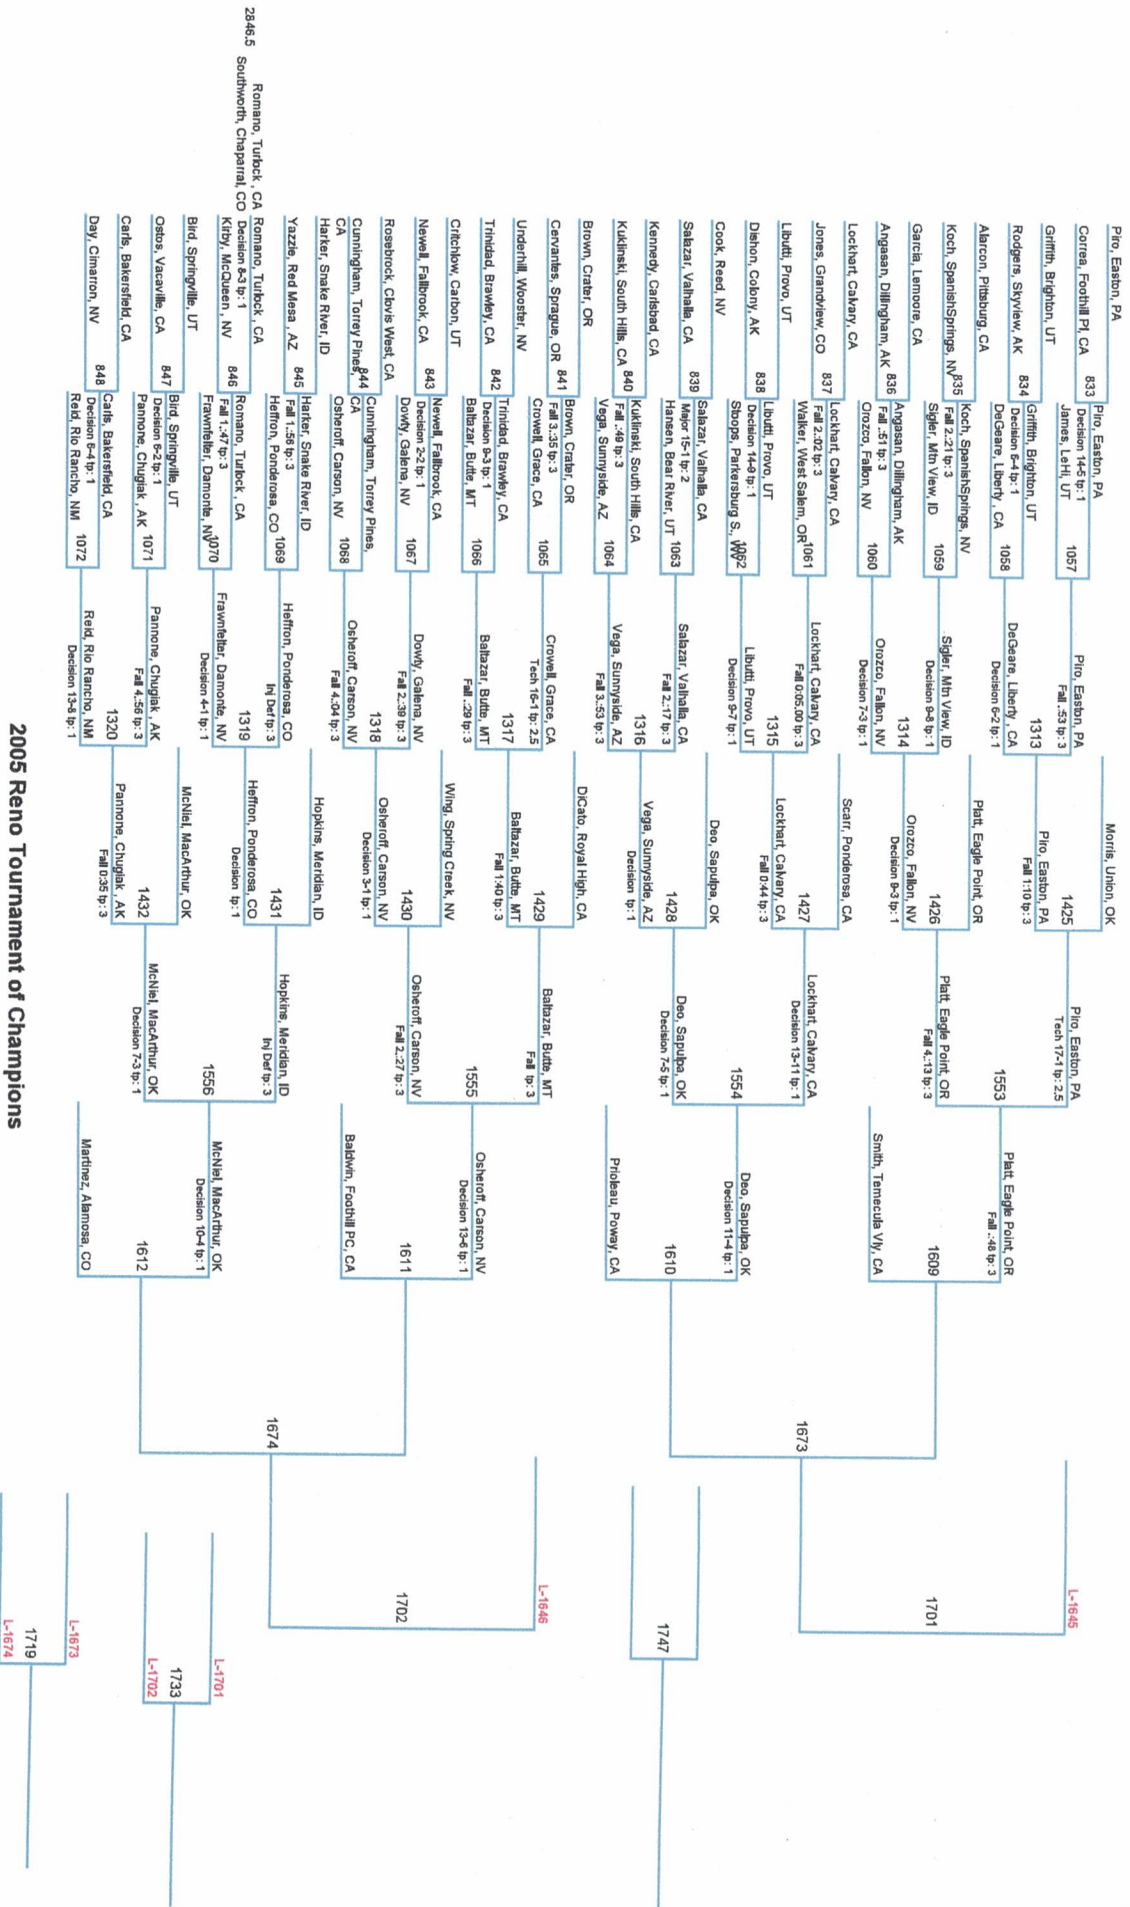

2005 Reno Tournament of Champions