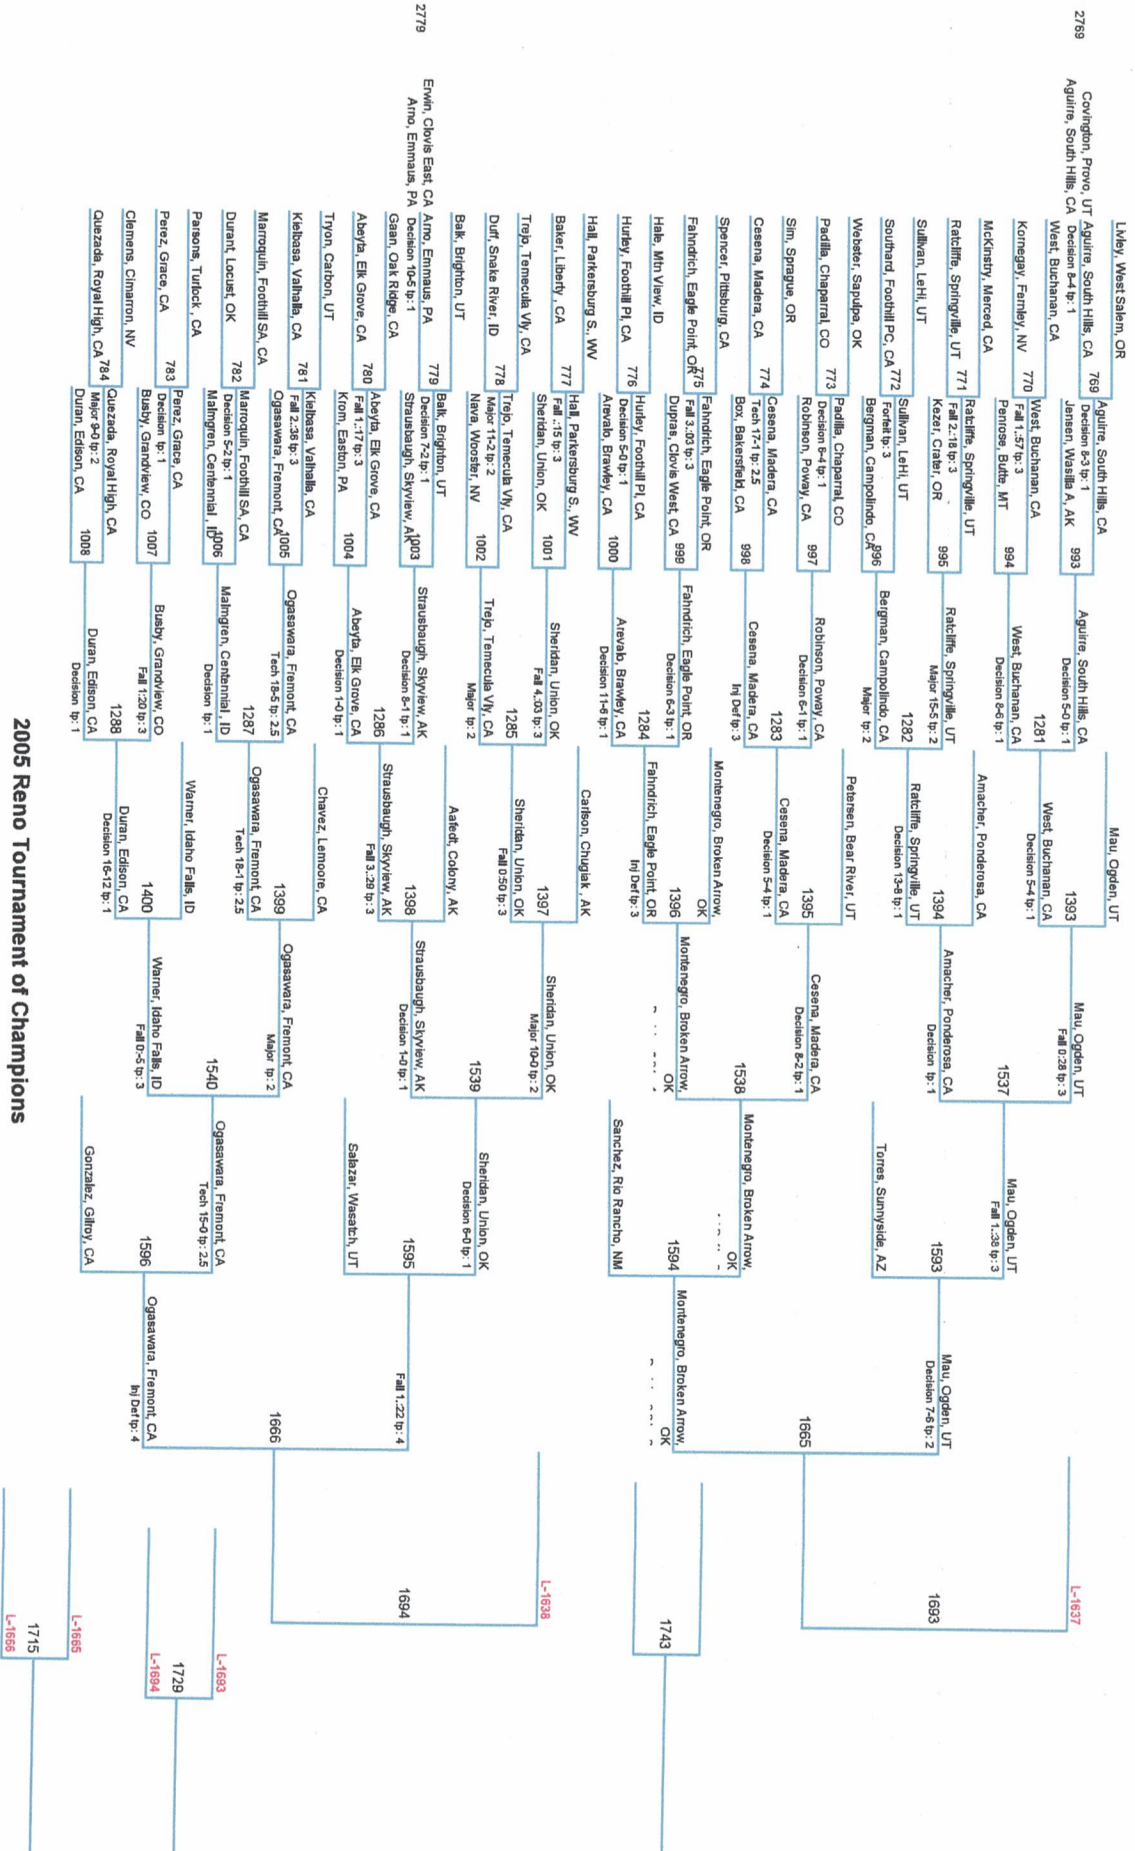

2005 Reno Tournament of Champions

2005 Reno Tournament of Champions

2005 Reno Tournament of Champions

2005 Reno Tournament of Champions

2005 Reno Tournament of Champions

2005 Reno Tournament of Champions

2005 Reno Tournament of Champions