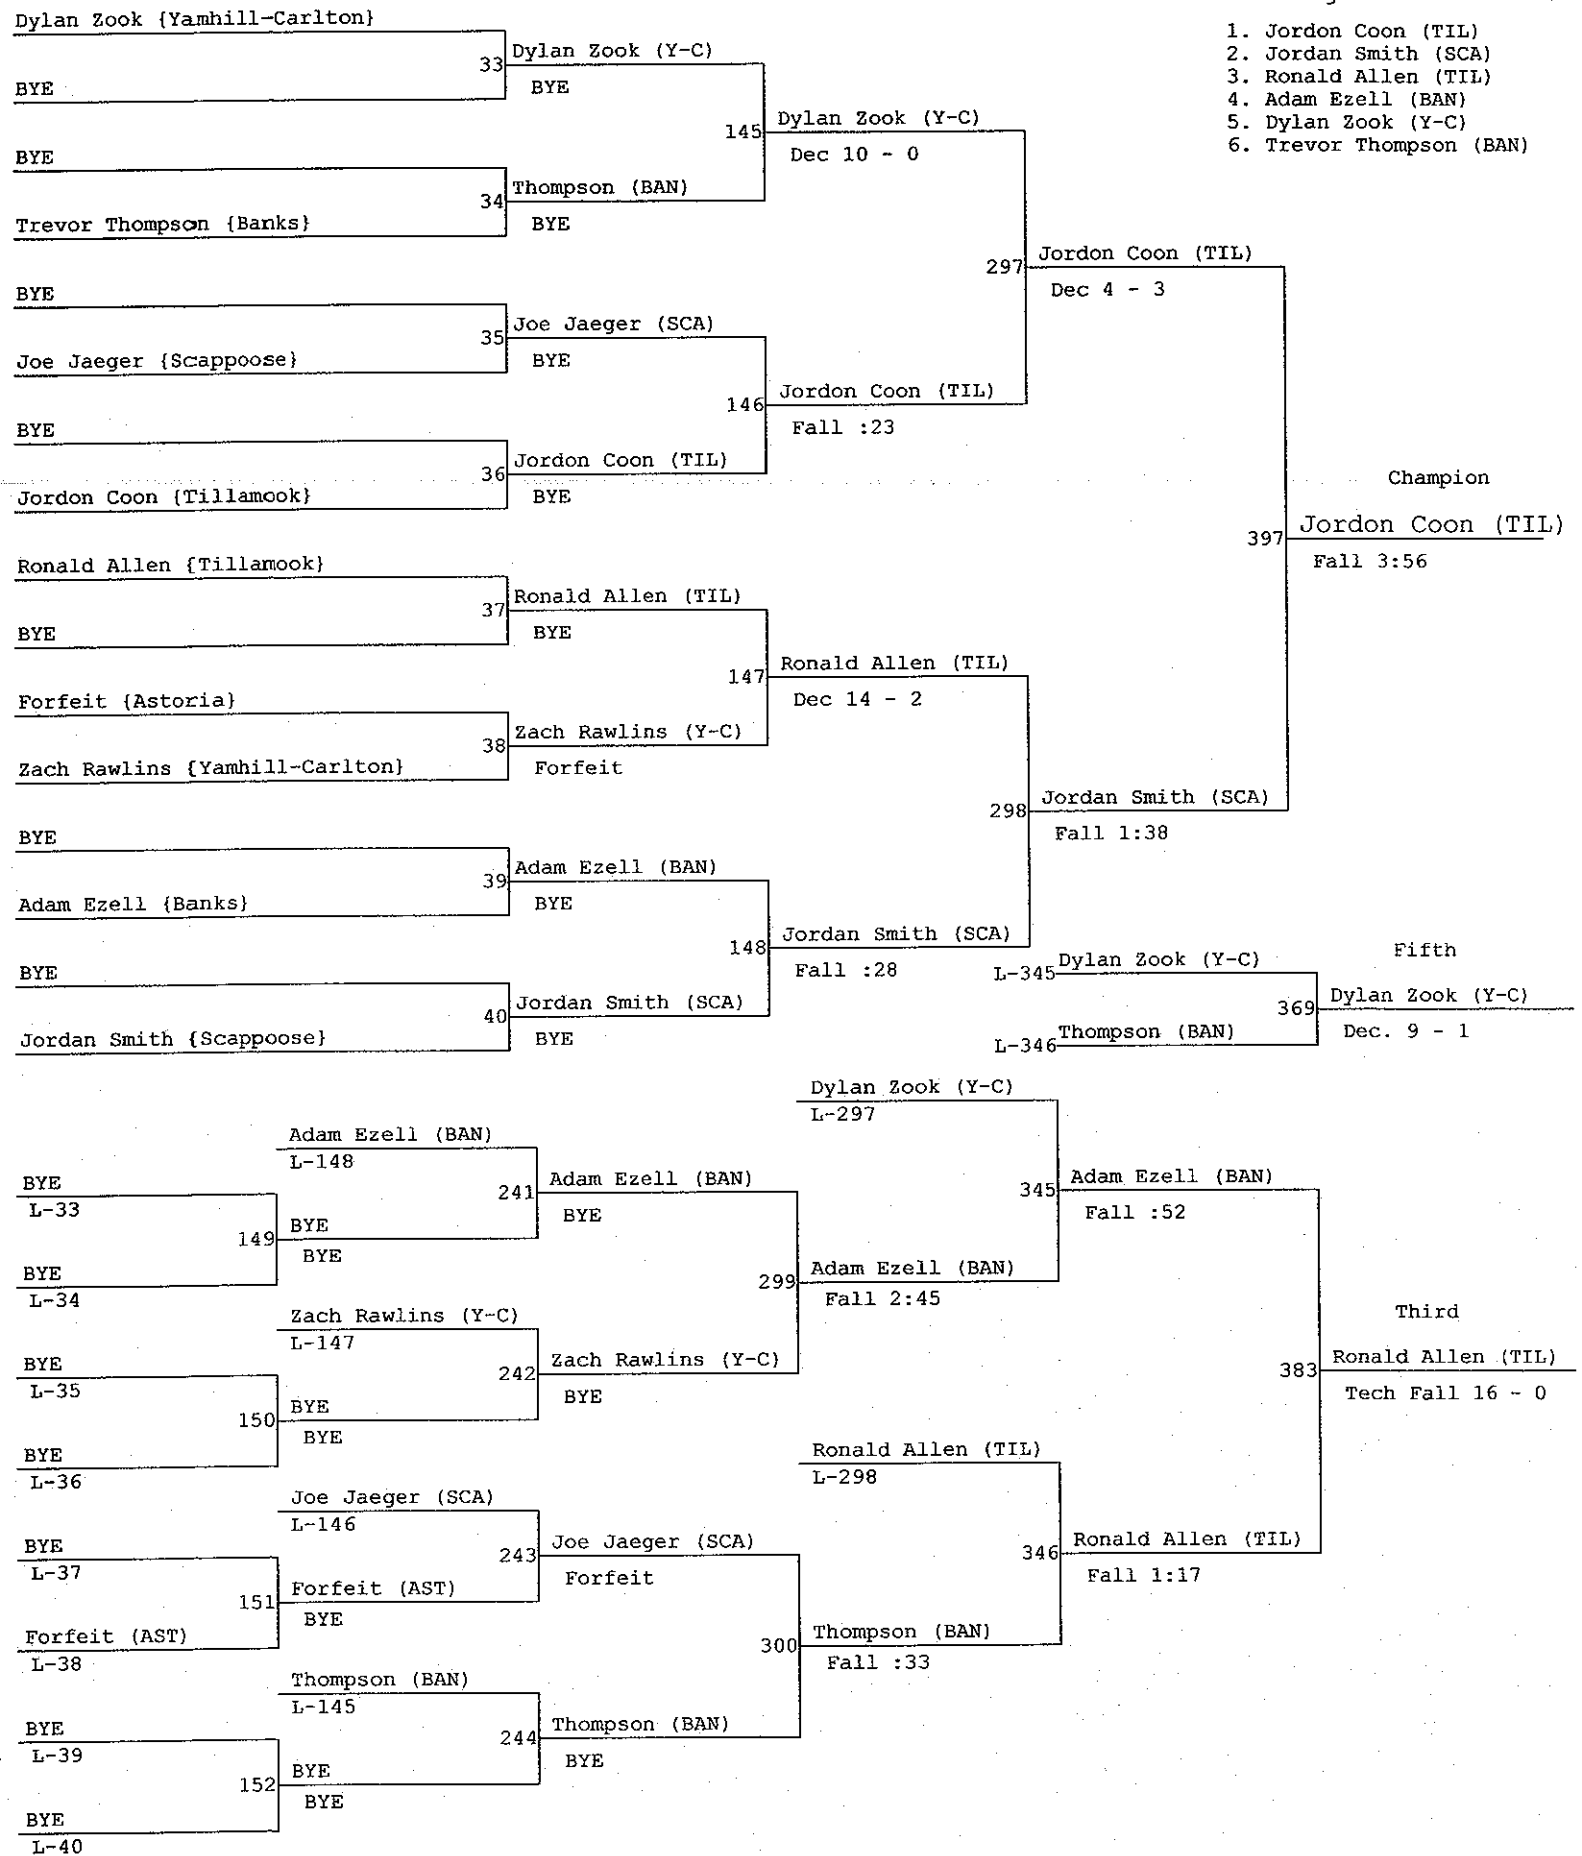

2009 - 2010 District Tournament

Weight Class : 130

1. Jordan Coon (TIL)
2. Jordan Smith (SCA)
3. Ronald Allen (TIL)
4. Adam Ezell (BAN)
5. Dylan Zook (Y-C)
6. Trevor Thompson (BAN)