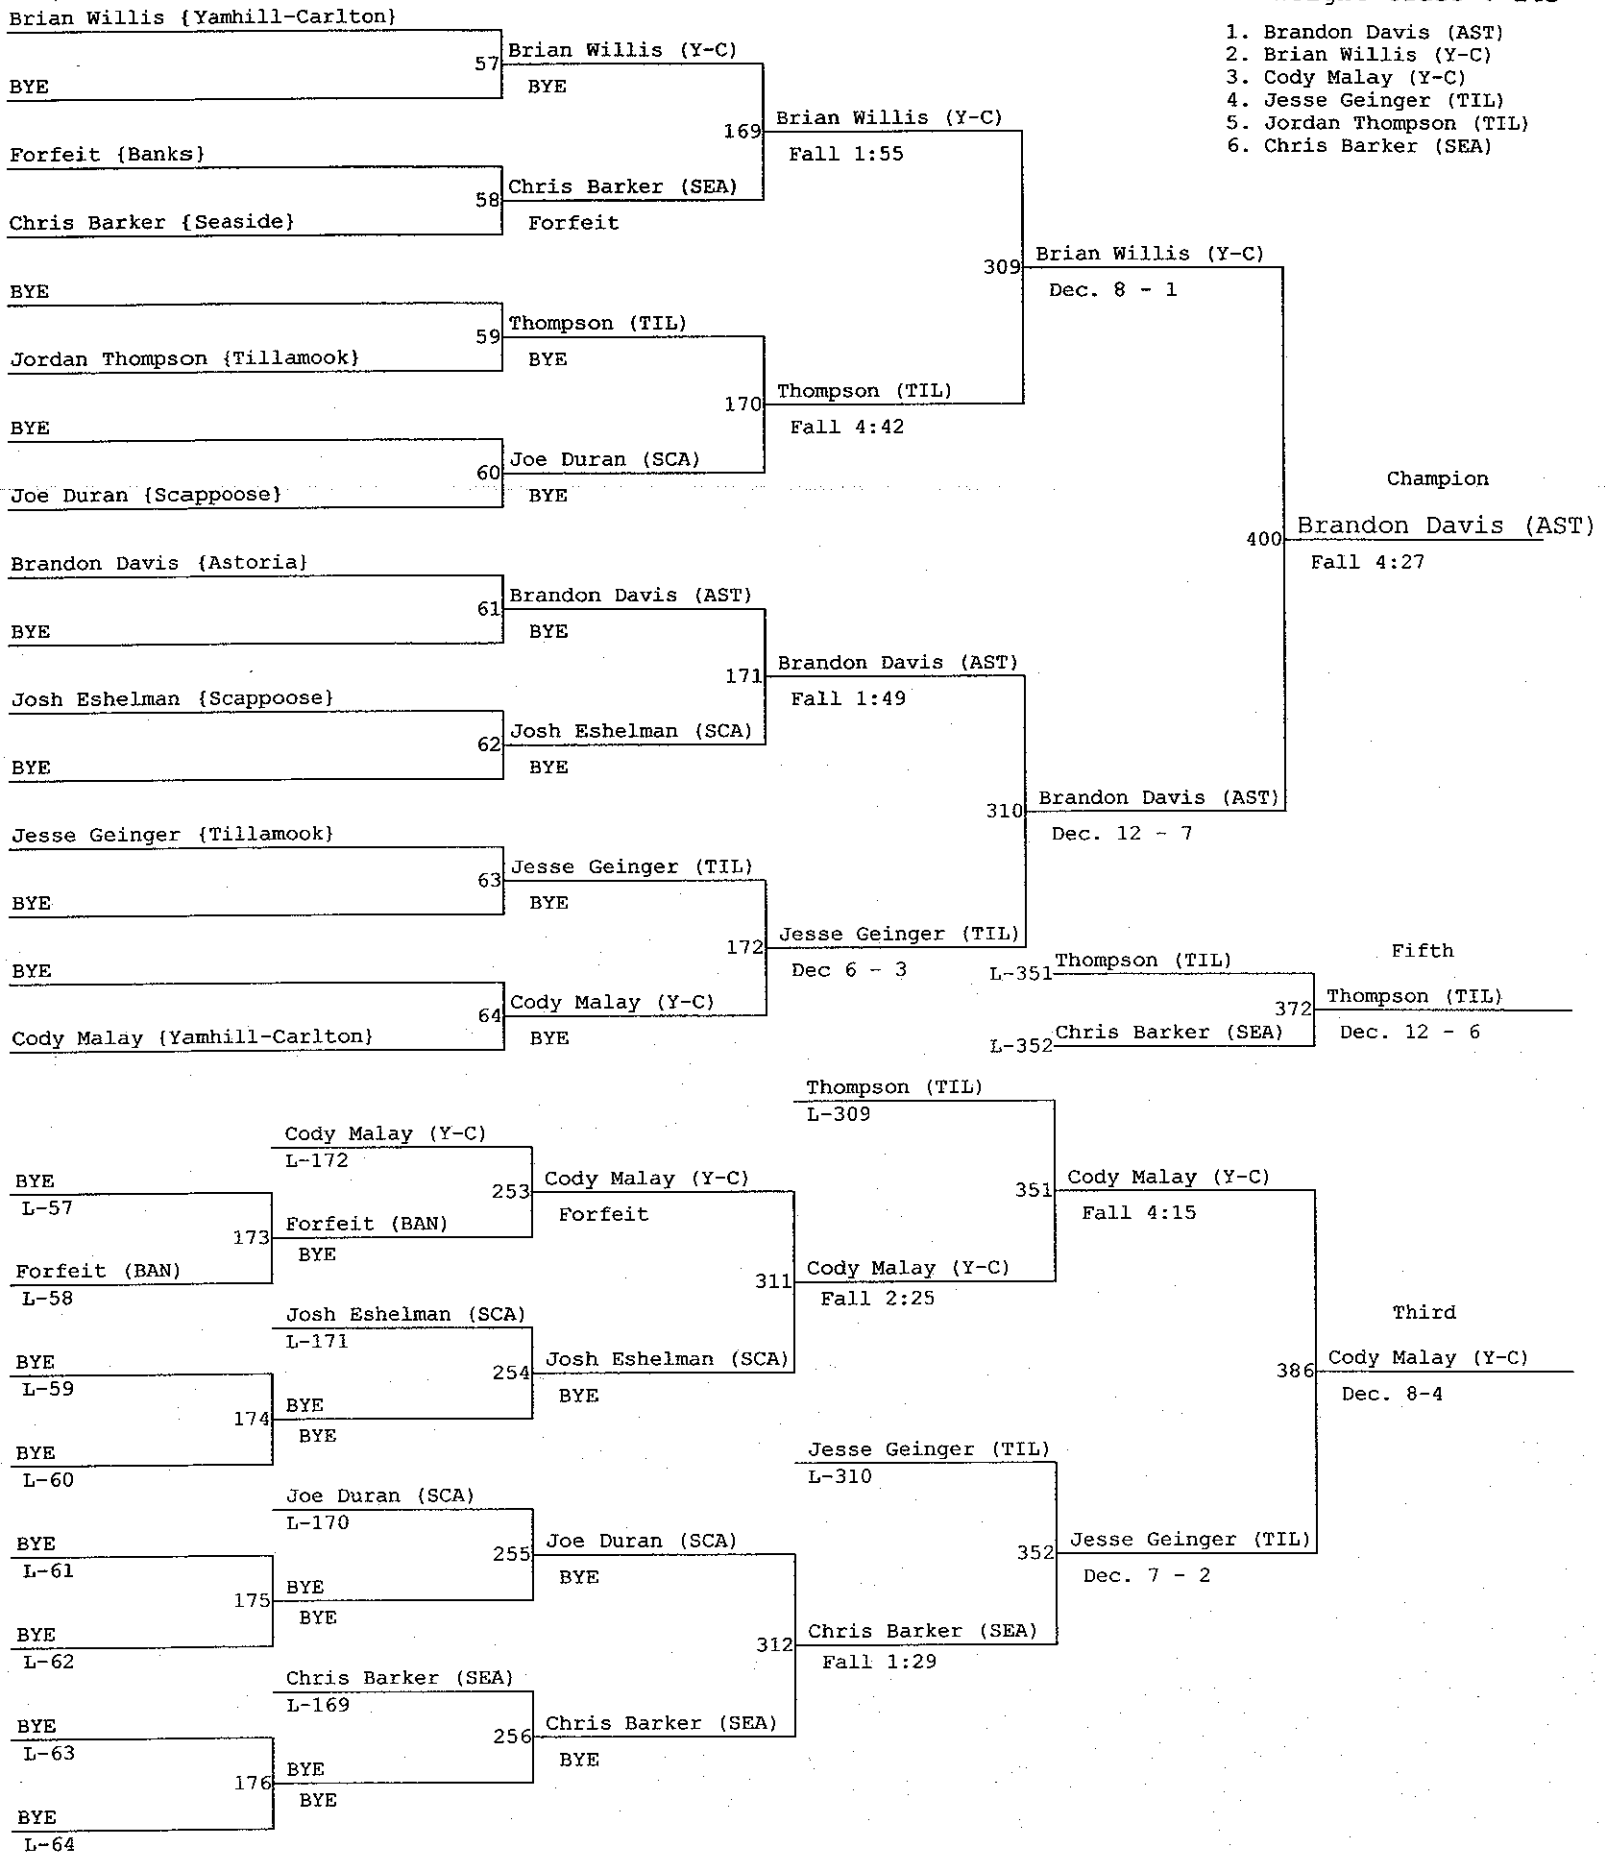

2009 - 2010 District Tournament

Weight Class : 145