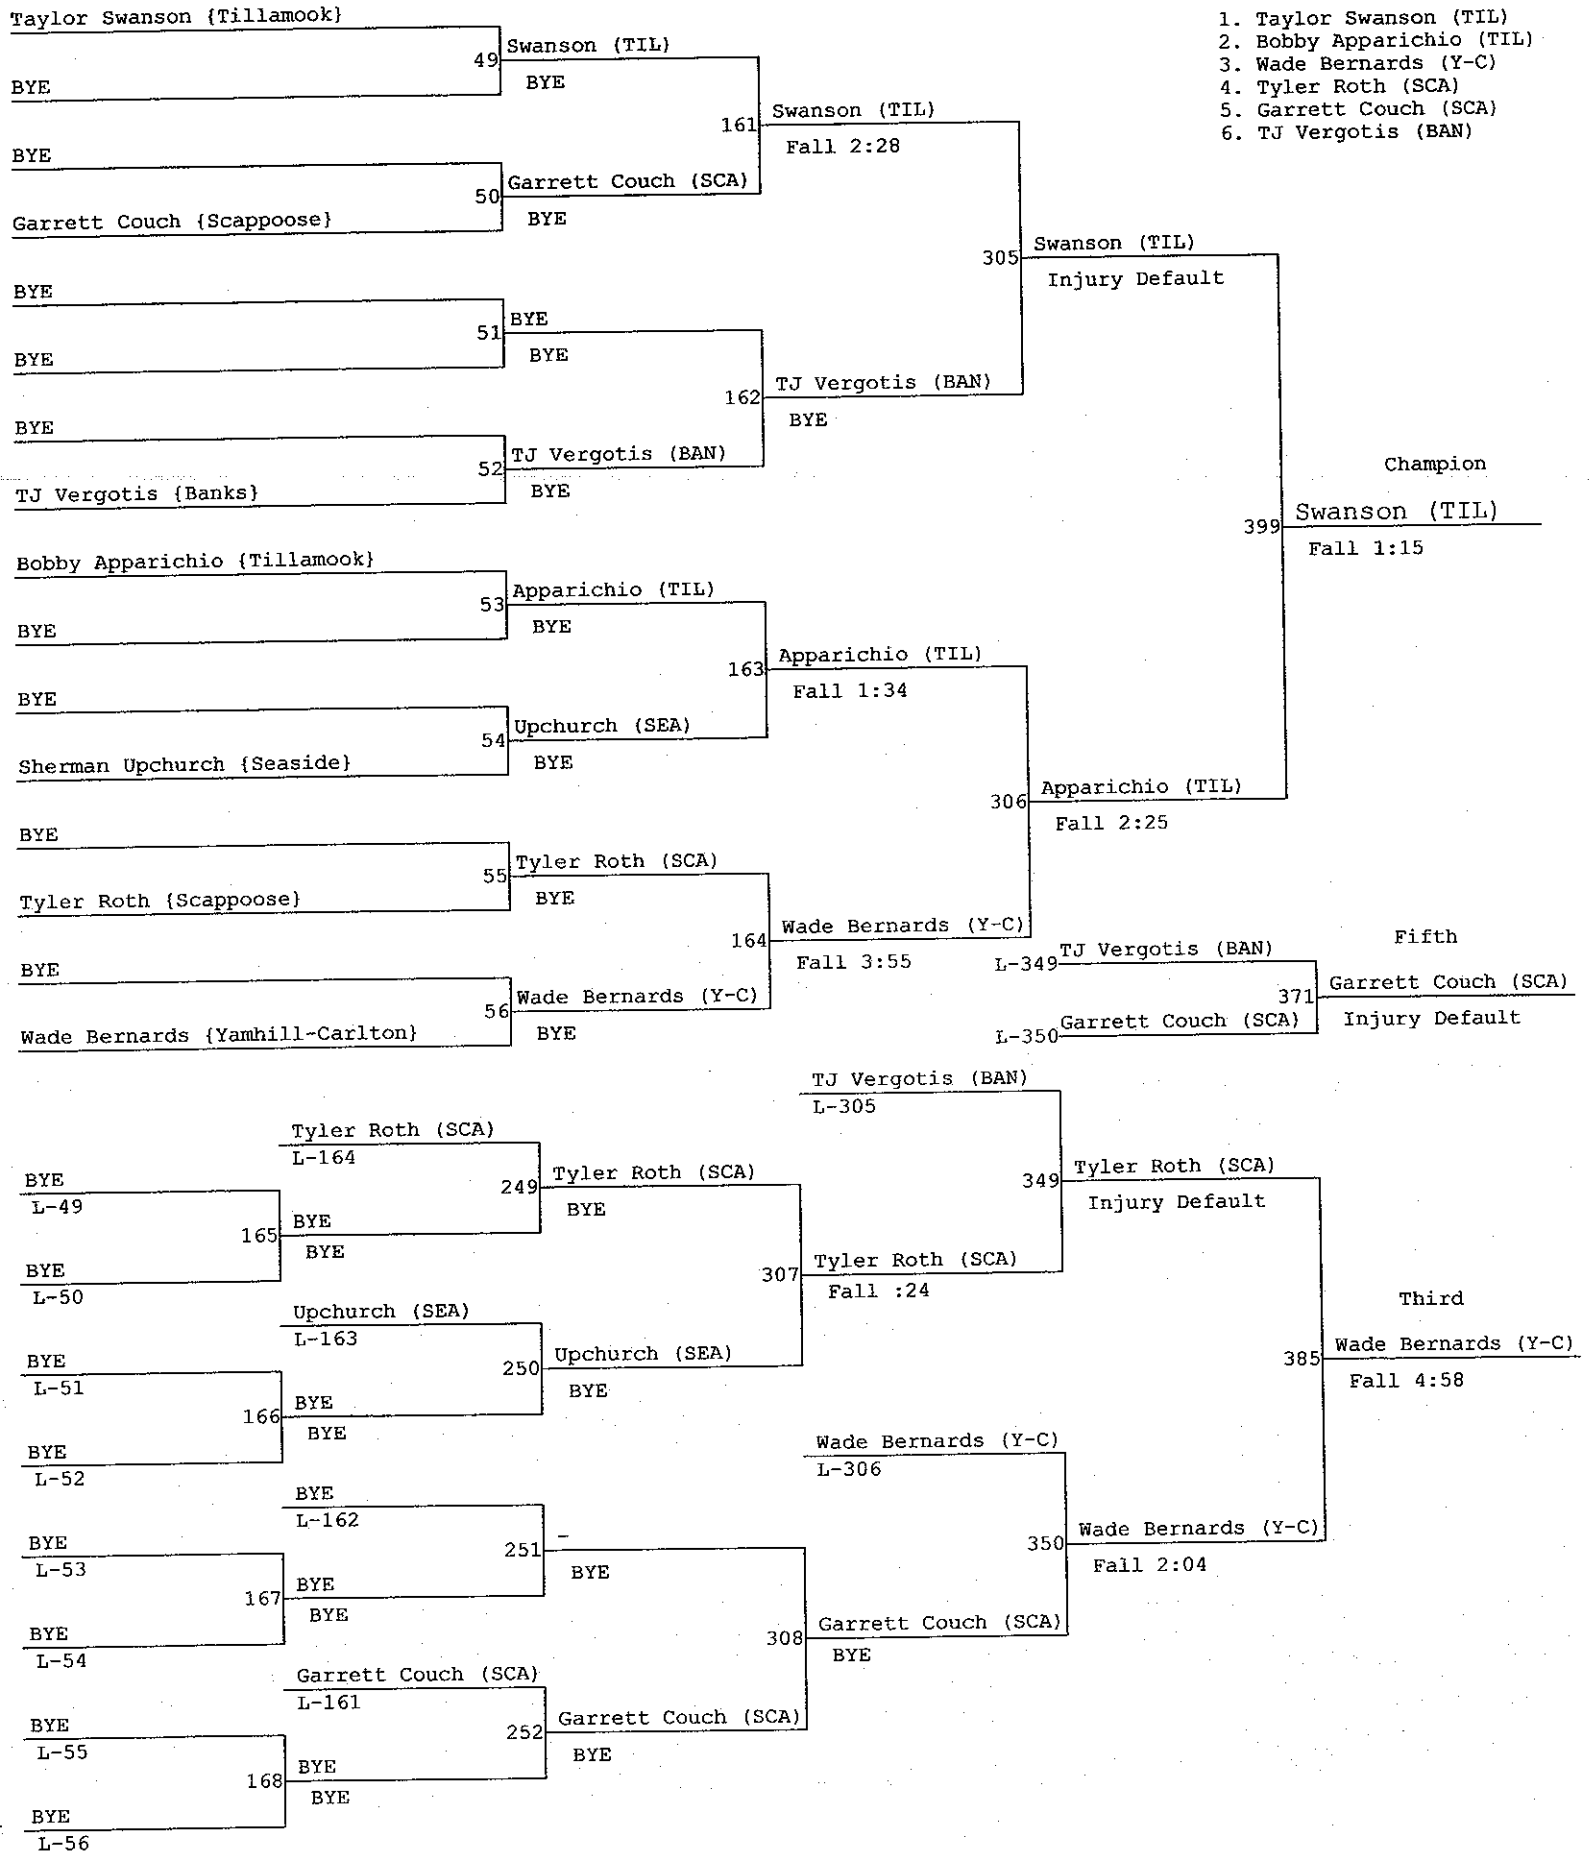

Weight Class : 135

1. Dustin Woosley (TIL)
2. Dillion Schieno (TIL)
3. Steven Groce (Y-C)
4. Zack Evers (BAN)
5. Ryan Bond (SCA)
6. David Schmidt (Y-C)

2009 - 2010 District Tournament

Weight Class : 140

1. Taylor Swanson (TIL)
2. Bobby Apparichio (TIL)
3. Wade Bernards (Y-C)
4. Tyler Roth (SCA)
5. Garrett Couch (SCA)
6. TJ Vergotis (BAN)