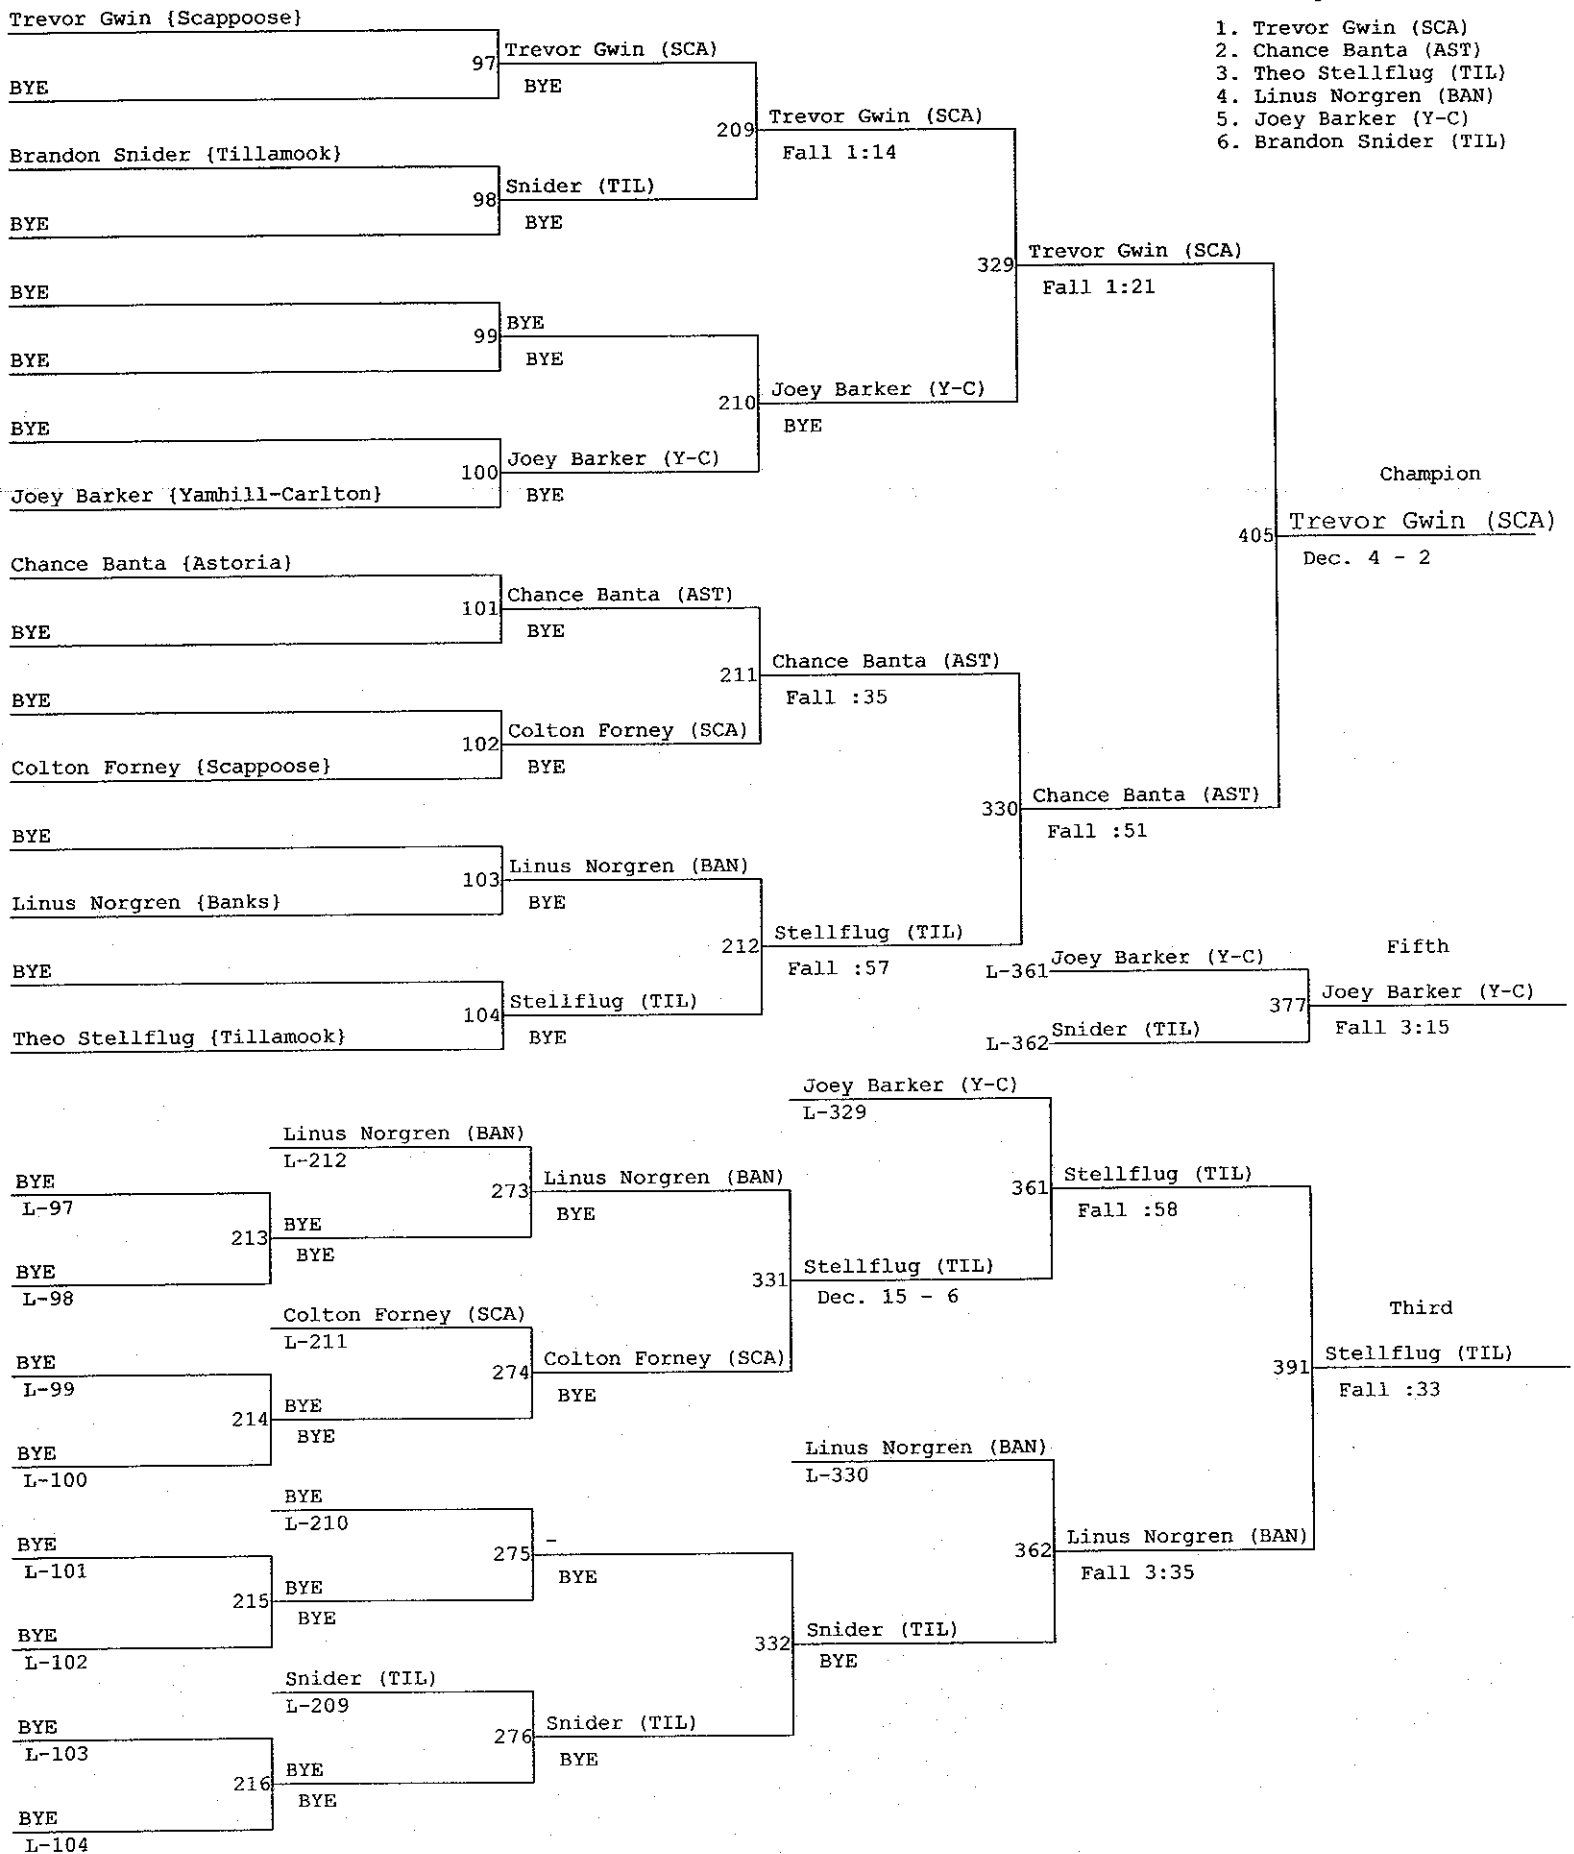

2009 - 2010 District Tournament

Weight Class : 215

1. Trevor Gwin (SCA)
2. Chance Banta (AST)
3. Theo Stellflug (TIL)
4. Linus Norgren (BAN)
5. Joey Barker (Y-C)
6. Brandon Snider (TIL)