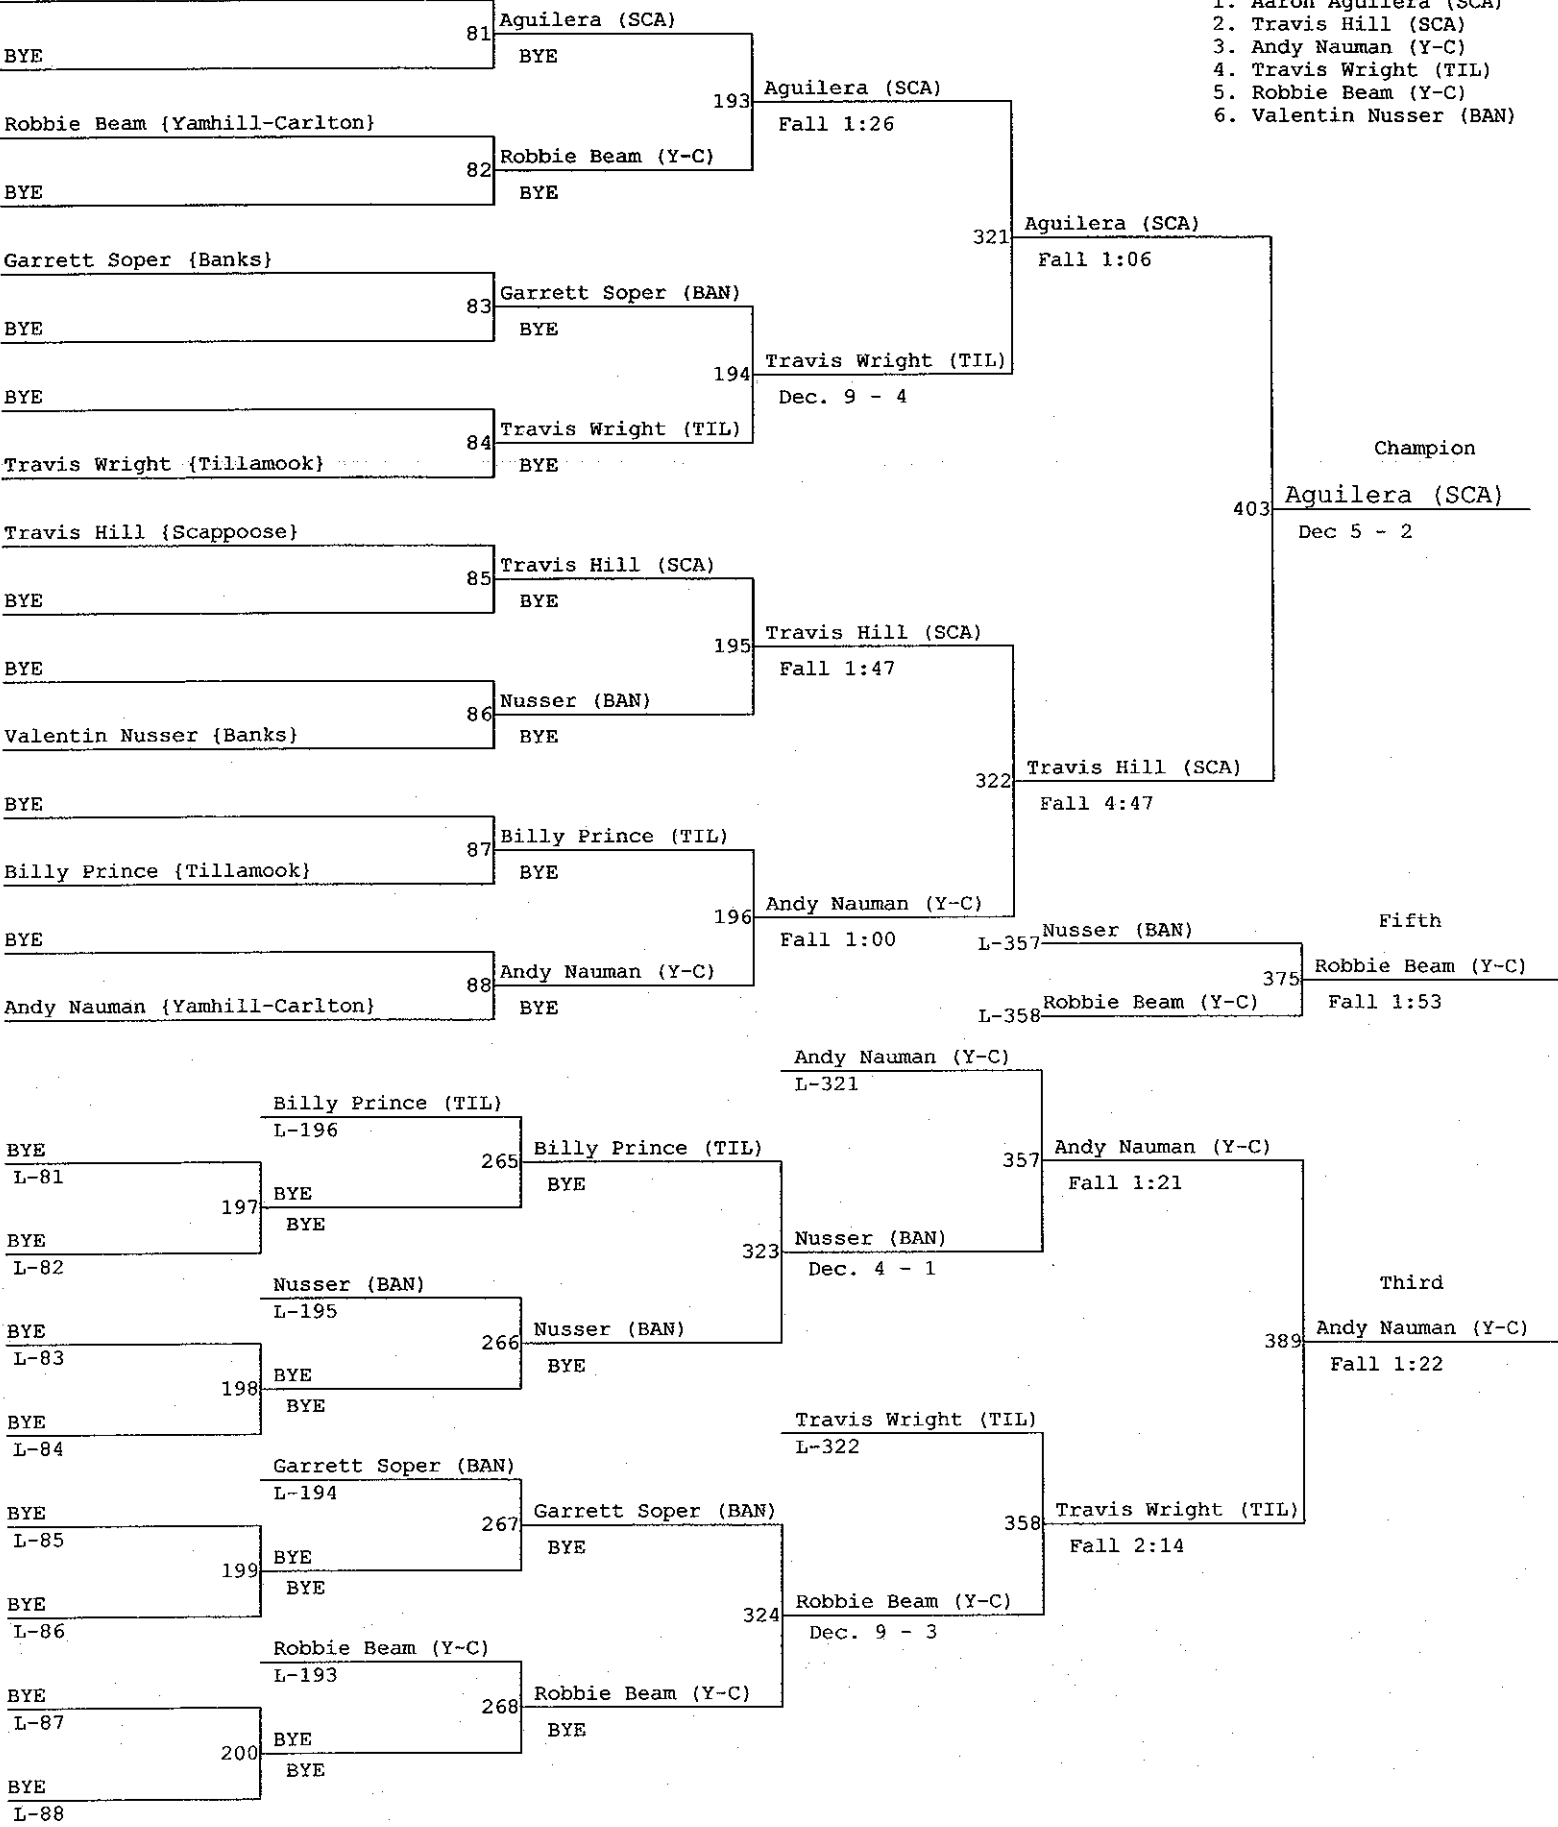

2009 - 2010 District Tournament

Weight Class : 171

1. Aaron Aguilera (SCA)
2. Travis Hill (SCA)
3. Andy Nauman (Y-C)
4. Travis Wright (TIL)
5. Robbie Beam (Y-C)
6. Valentin Nusser (BAN)

Aaron Aguilera {Scappoose}