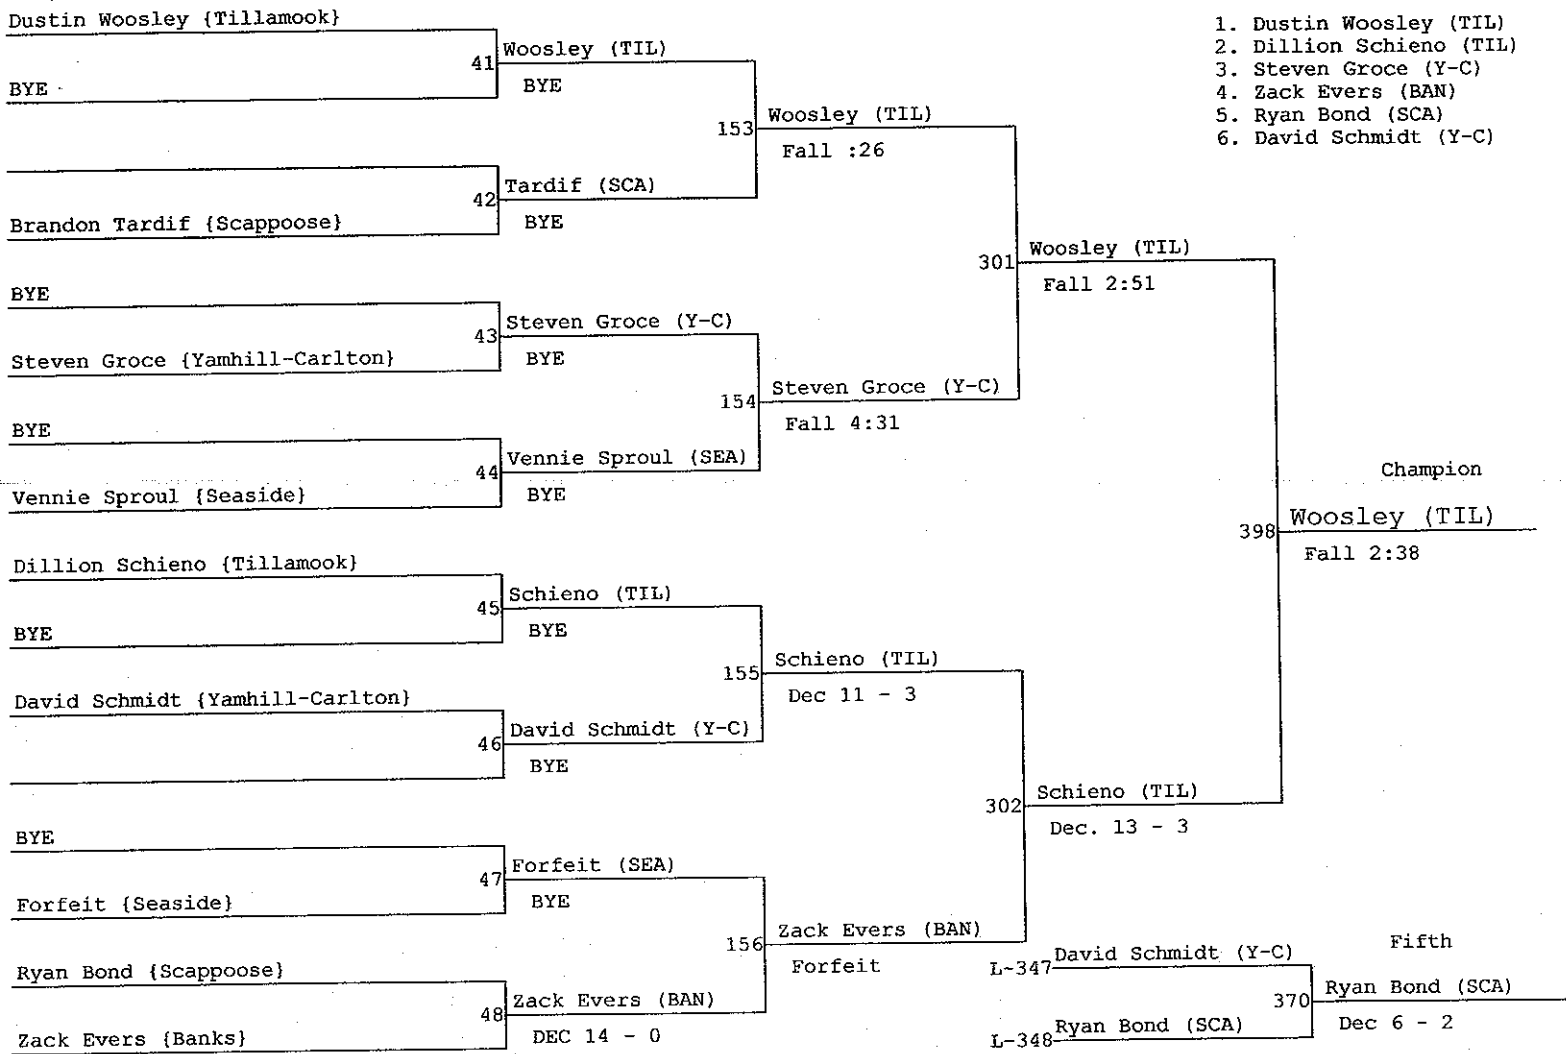

2009 - 2010 District Tournament

Weight Class : 135

1. Dustin Woosley (TIL)
2. Dillion Schieno (TIL)
3. Steven Groce (Y-C)
4. Zack Evers (BAN)
5. Ryan Bond (SCA)
6. David Schmidt (Y-C)