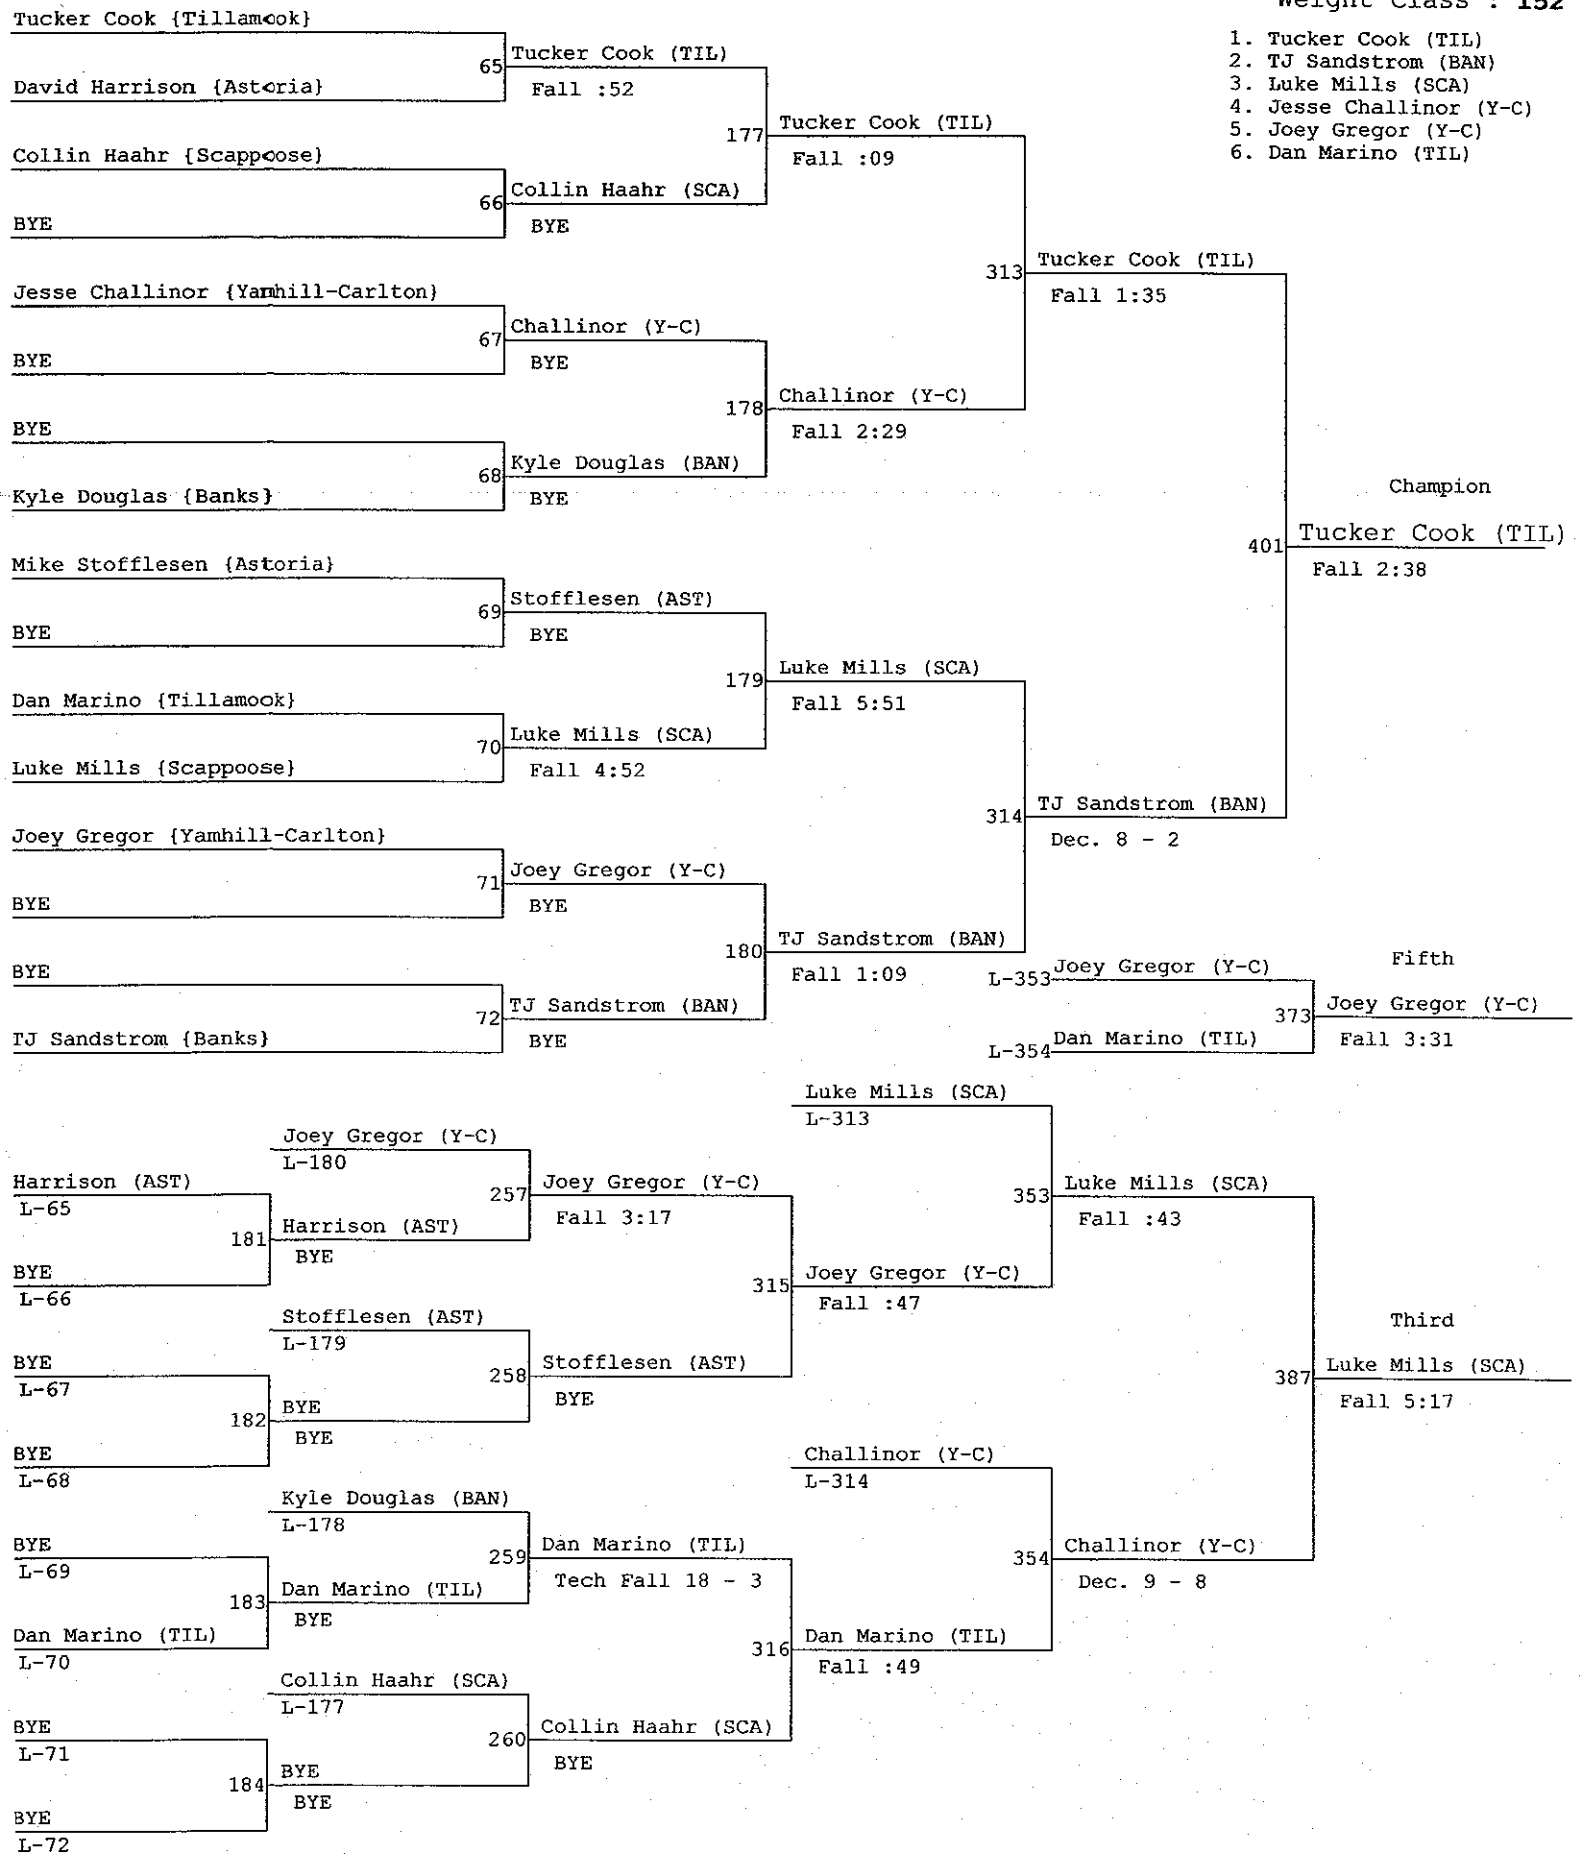

2009 - 2010 District Tournament

Weight Class : 145

2009 - 2010 District Tournament

Weight Class : 152

1. Tucker Cook (TIL)
2. TJ Sandstrom (BAN)
3. Luke Mills (SCA)
4. Jesse Challinor (Y-C)
5. Joey Gregor (Y-C)
6. Dan Marino (TIL)