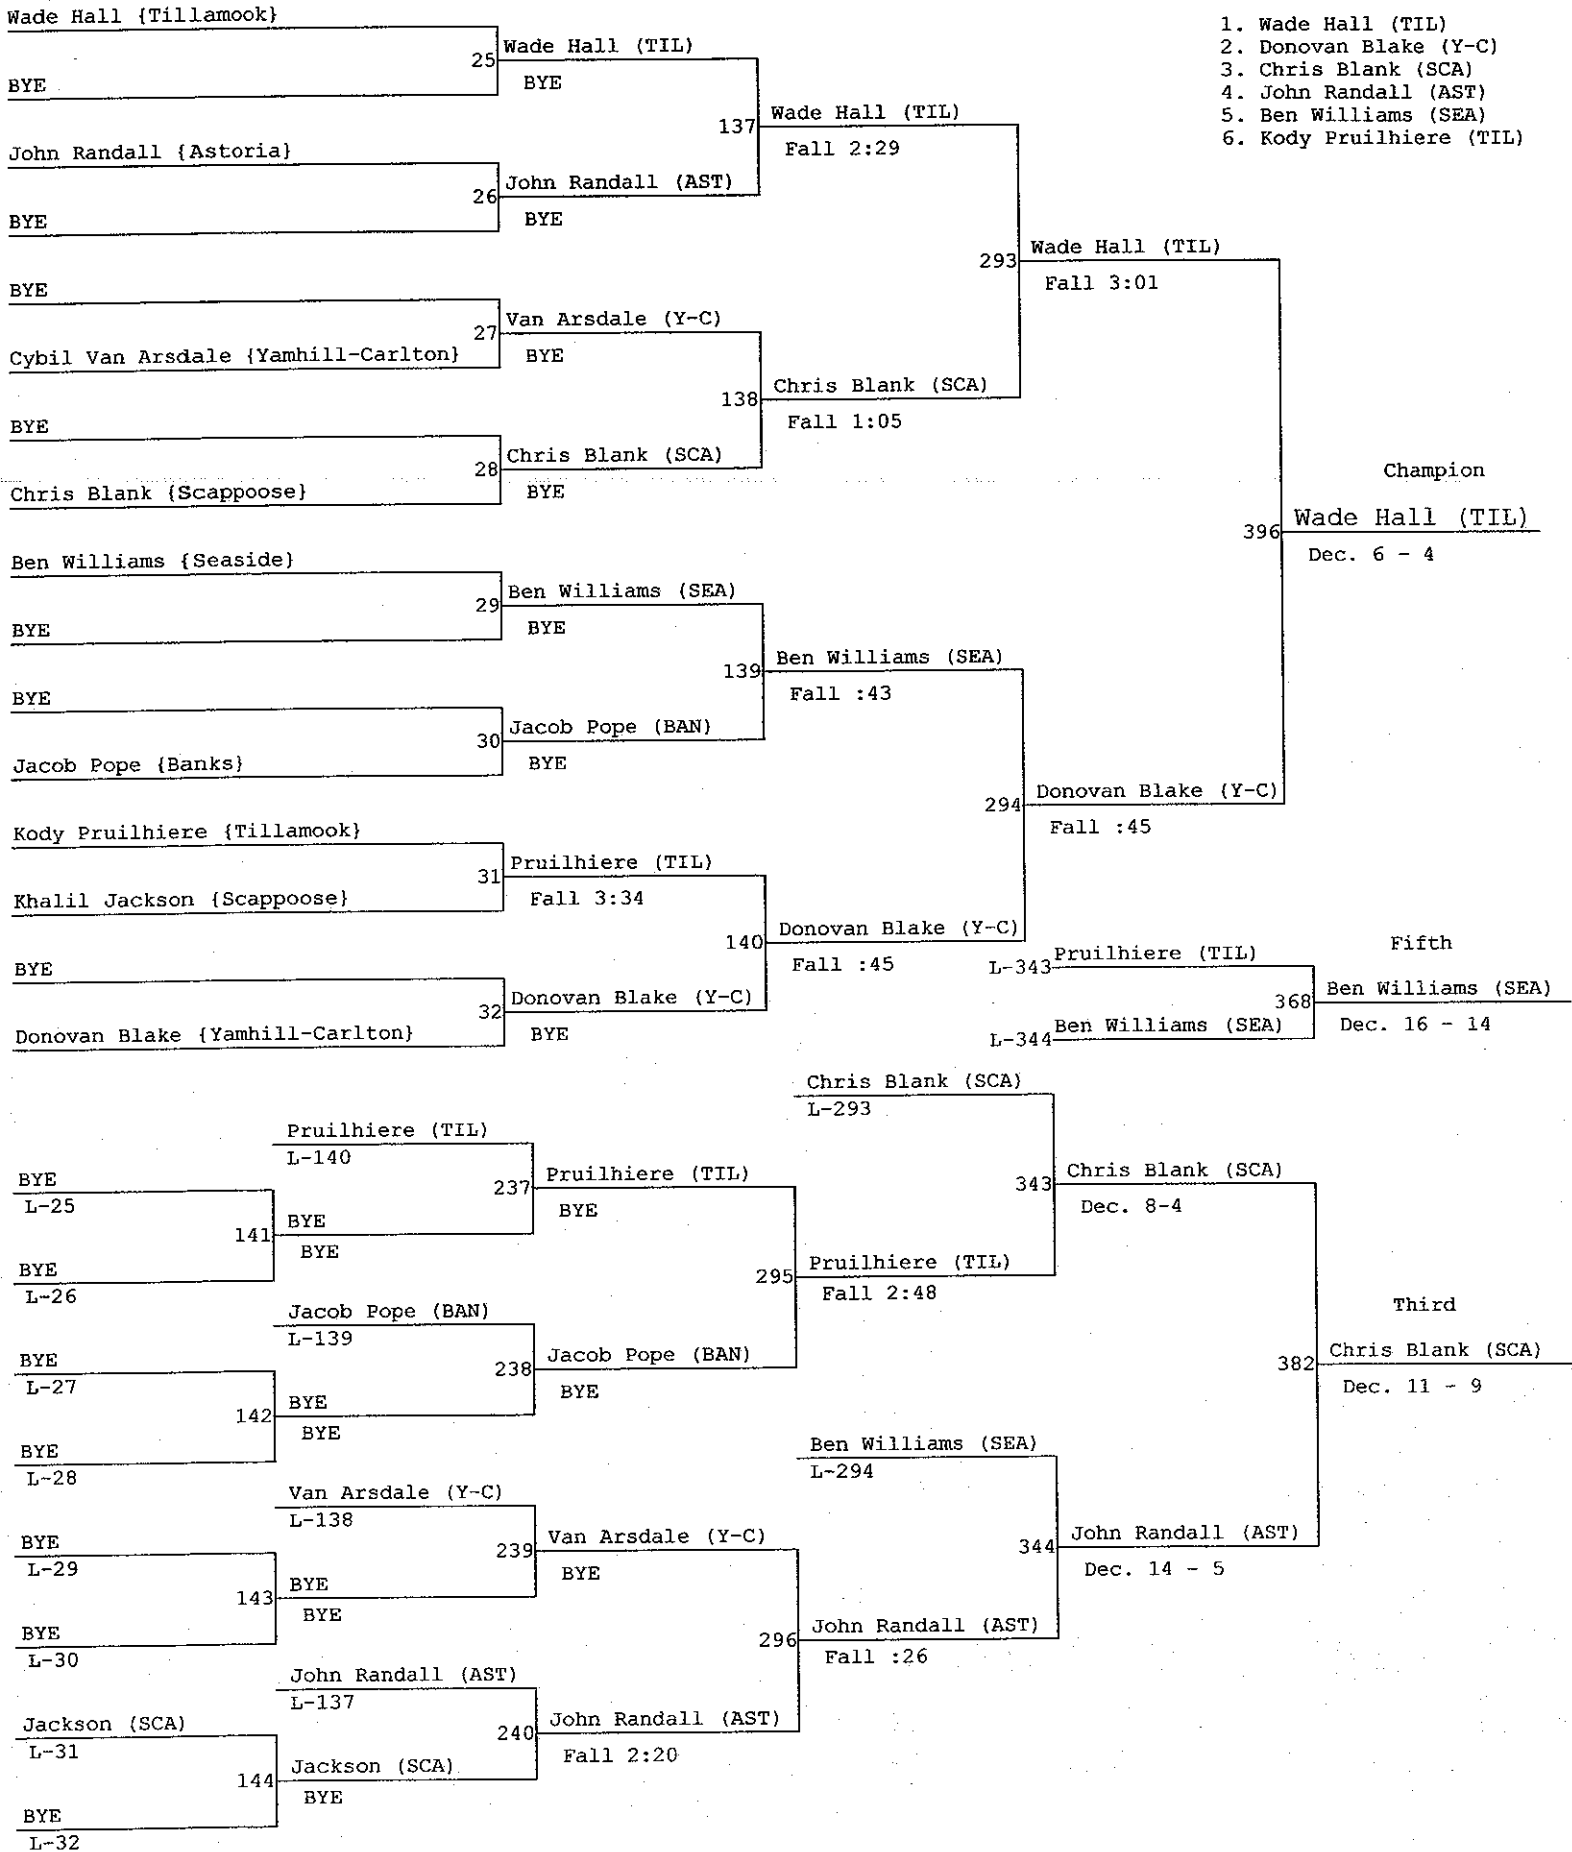

2009 - 2010 District Tournament

Weight Class : 125