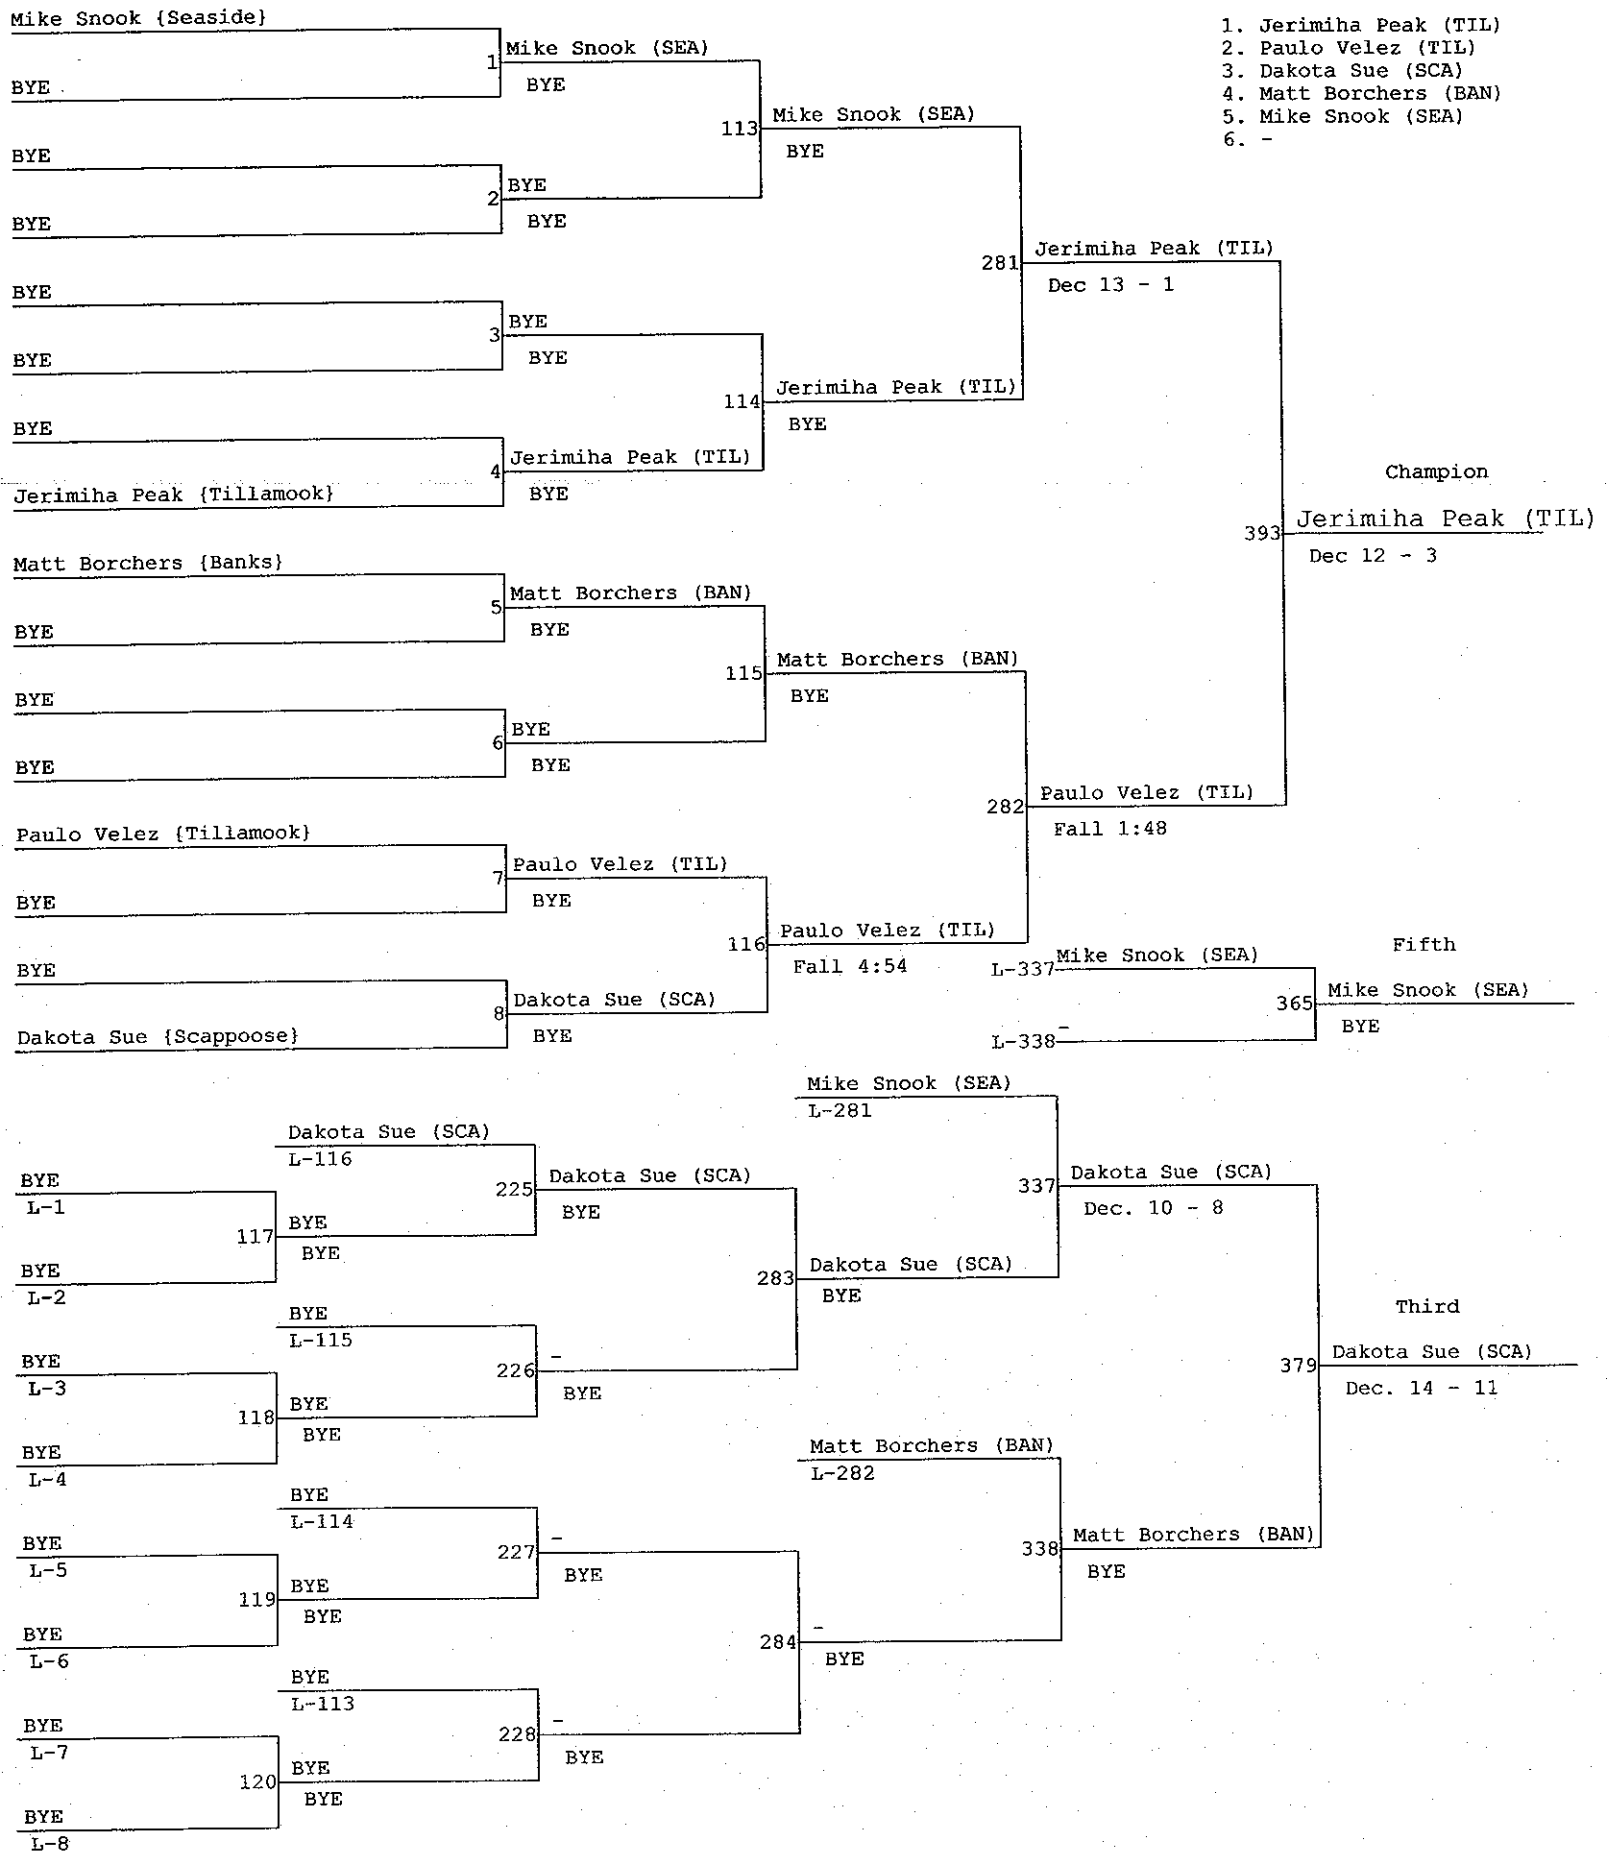

1. Jerimiha Peak (TIL)
2. Paulo Velez (TIL)
3. Dakota Sue (SCA)
4. Matt Borchers (BAN)
5. Mike Snook (SEA)
6. -

2009 - 2010 District Tournament

Weight Class : 112

1. Jacob Fowler (TIL)
2. Steven Middaugh (Y-C)
3. Jed Coon (TIL)
4. Kenny Dowell (AST)
5. Michael Lohman (SCA)
6. -