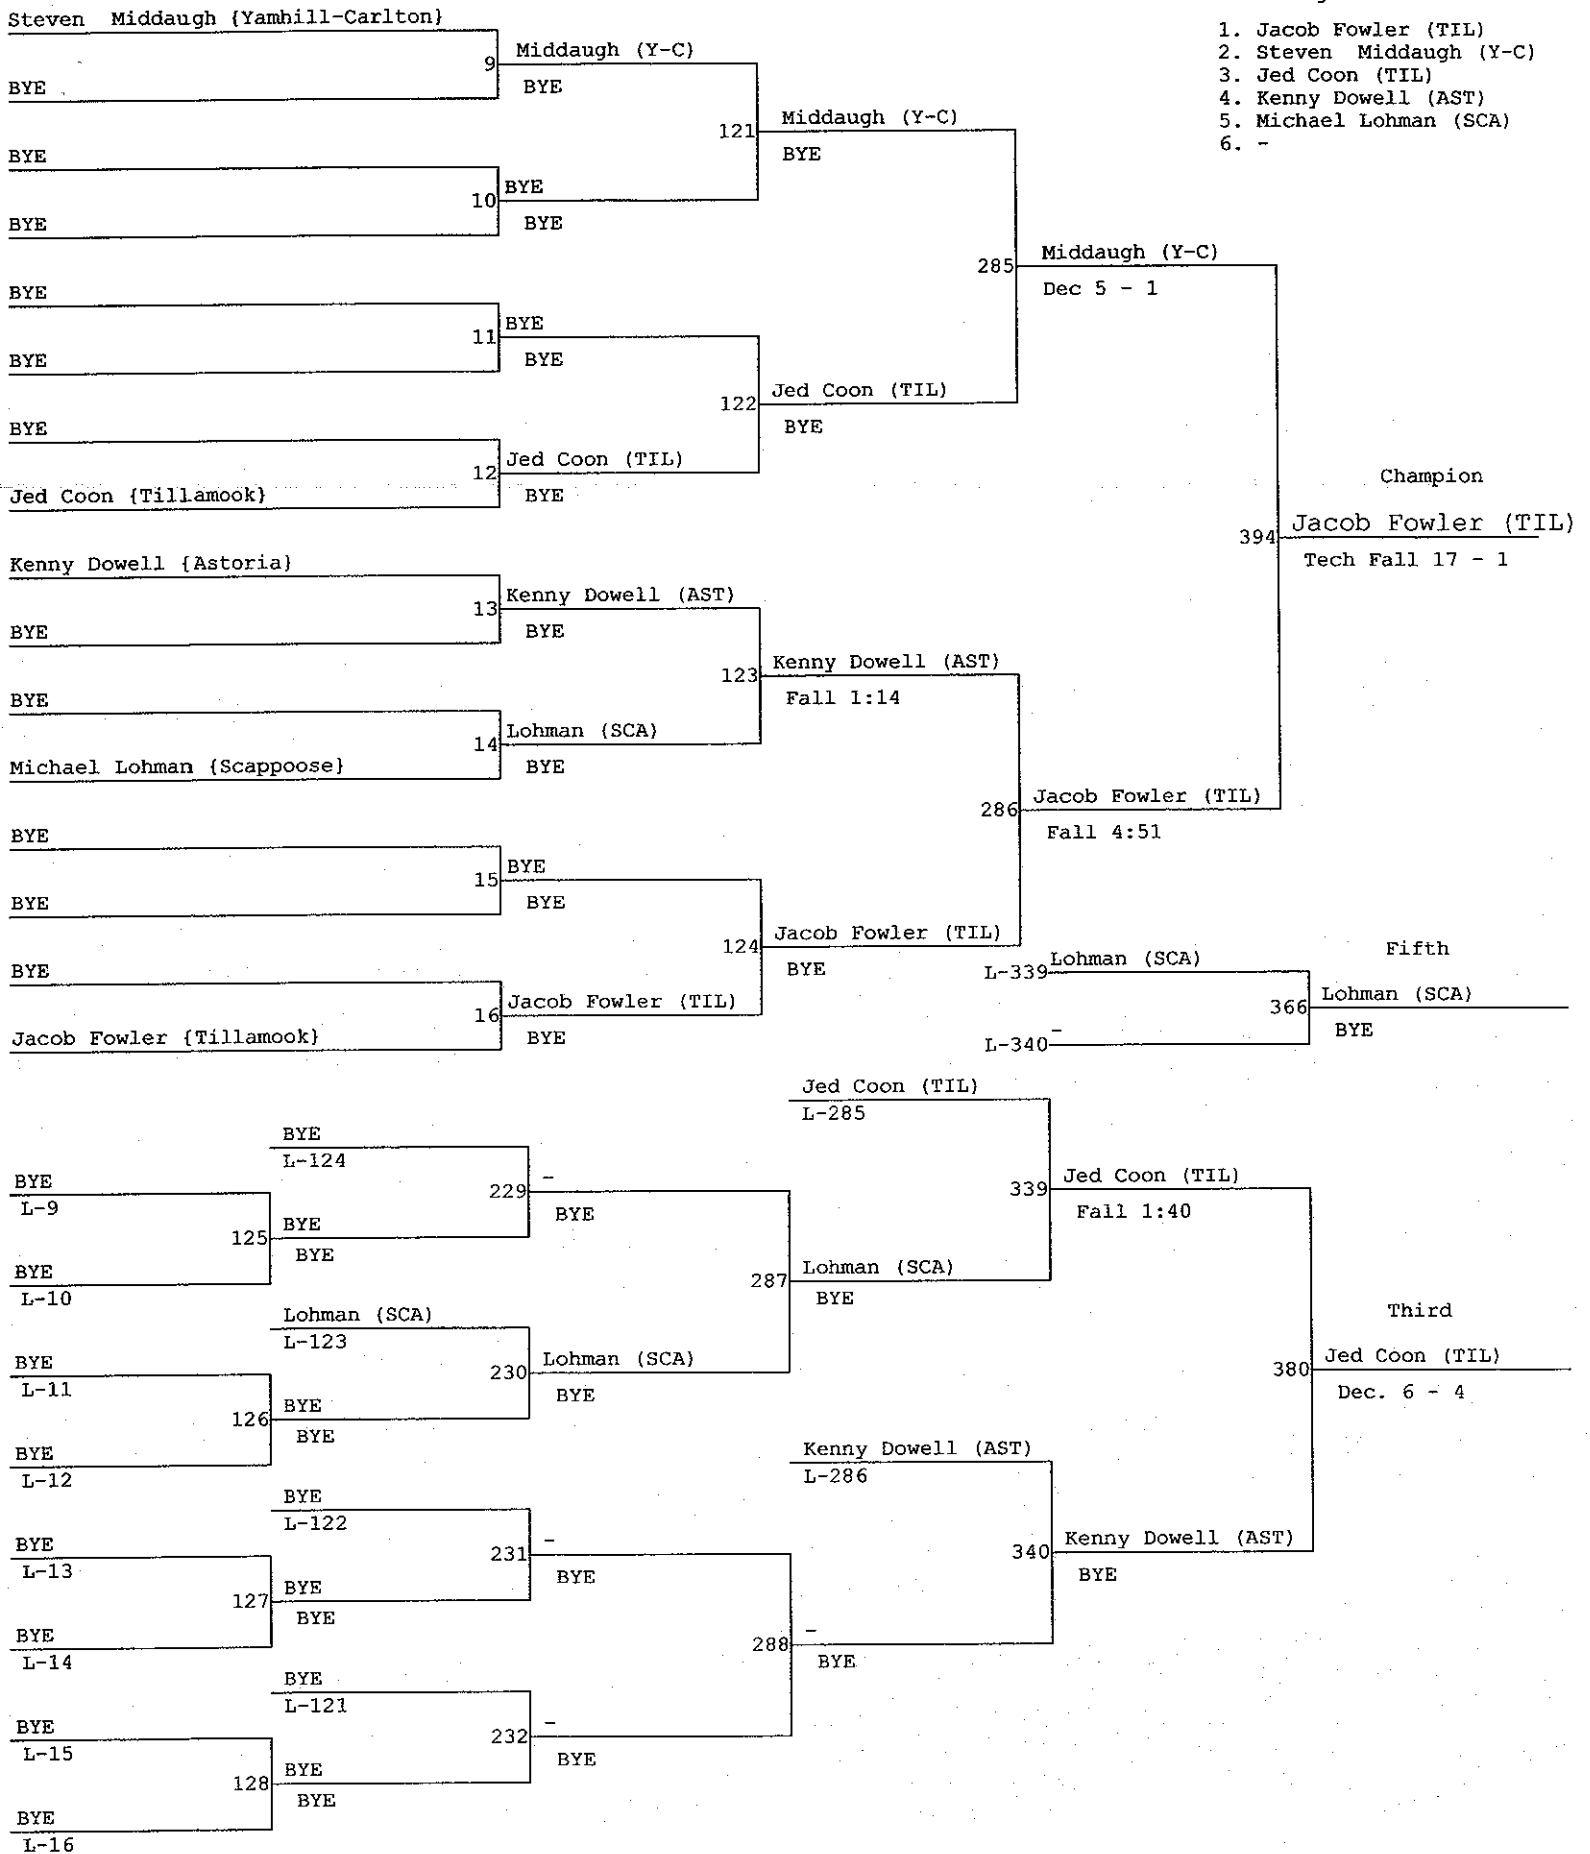

1. Jerimiha Peak (TIL)
2. Paulo Velez (TIL)
3. Dakota Sue (SCA)
4. Matt Borchers (BAN)
5. Mike Snook (SEA)
6. -

2009 - 2010 District Tournament

Weight Class : 112

1. Jacob Fowler (TIL)
2. Steven Middaugh (Y-C)
3. Jed Coon (TIL)
4. Kenny Dowell (AST)
5. Michael Lohman (SCA)
6. -