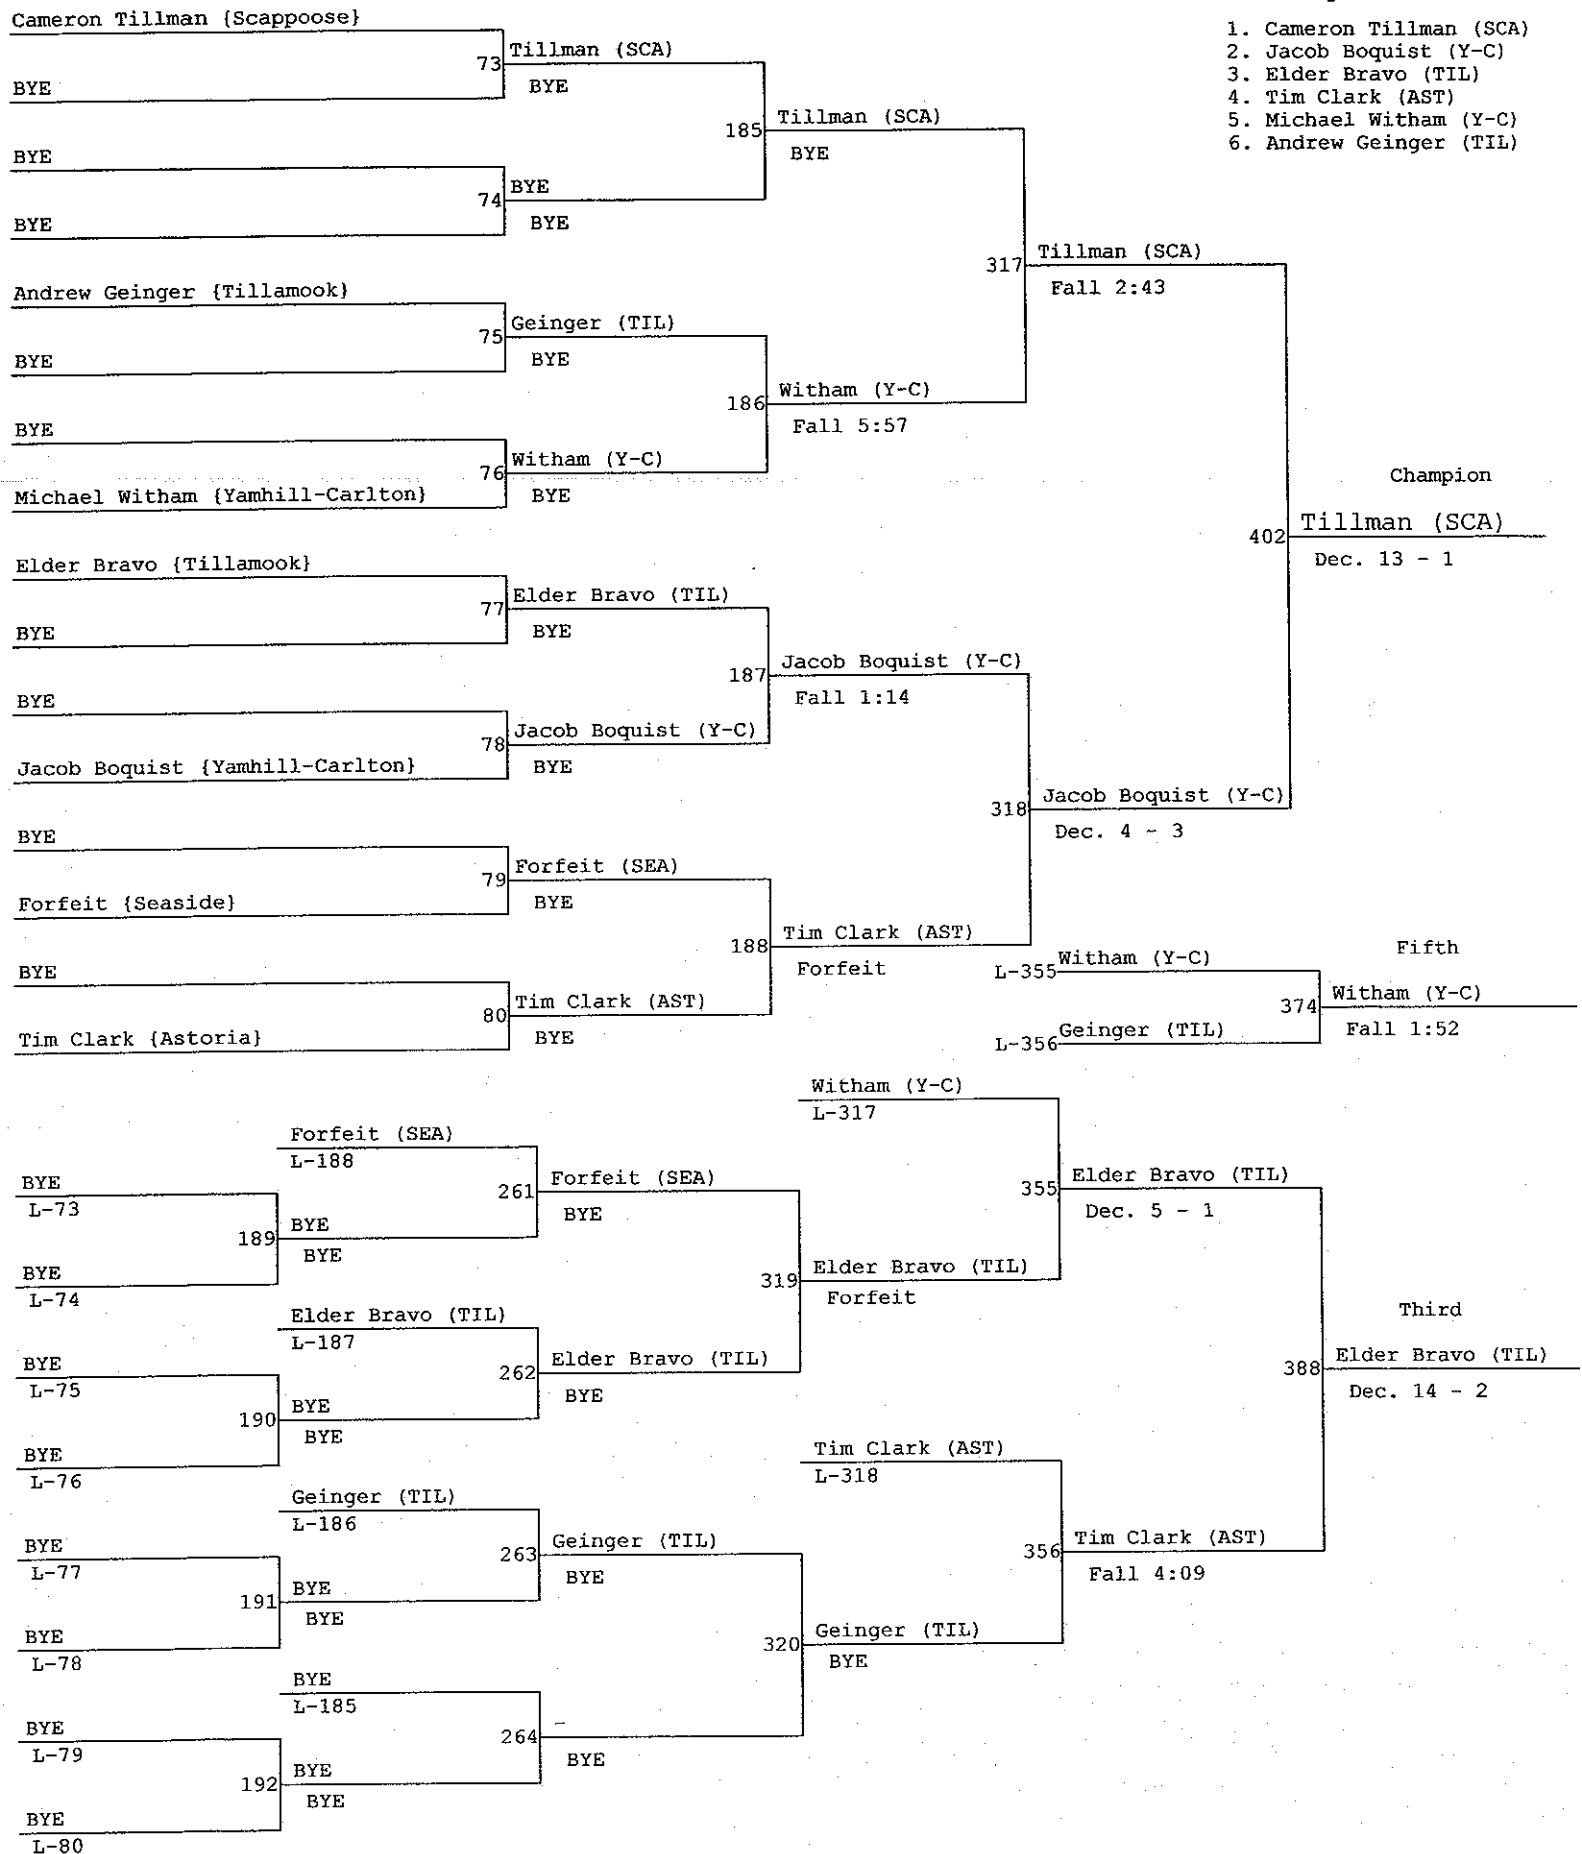

2009 - 2010 District Tournament

Weight Class : 160

1. Cameron Tillman (SCA)
2. Jacob Boquist (Y-C)
3. Elder Bravo (TIL)
4. Tim Clark (AST)
5. Michael Witham (Y-C)
6. Andrew Geinger (TIL)