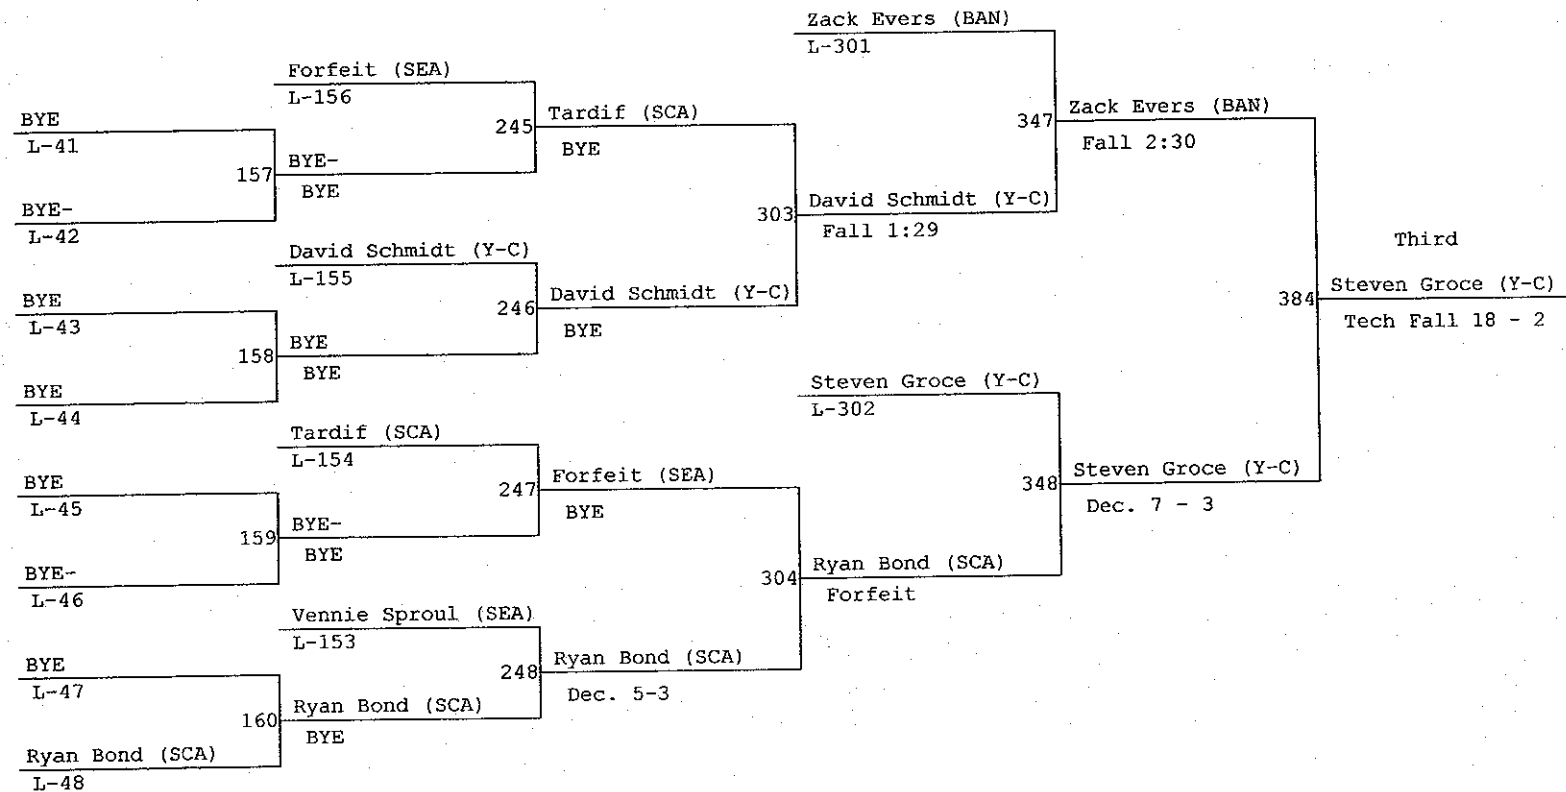

2009 - 2010 District Tournament

Weight Class : 135

1. Dustin Woosley (TIL)
2. Dillion Schieno (TIL)
3. Steven Groce (Y-C)
4. Zack Evers (BAN)
5. Ryan Bond (SCA)
6. David Schmidt (Y-C)