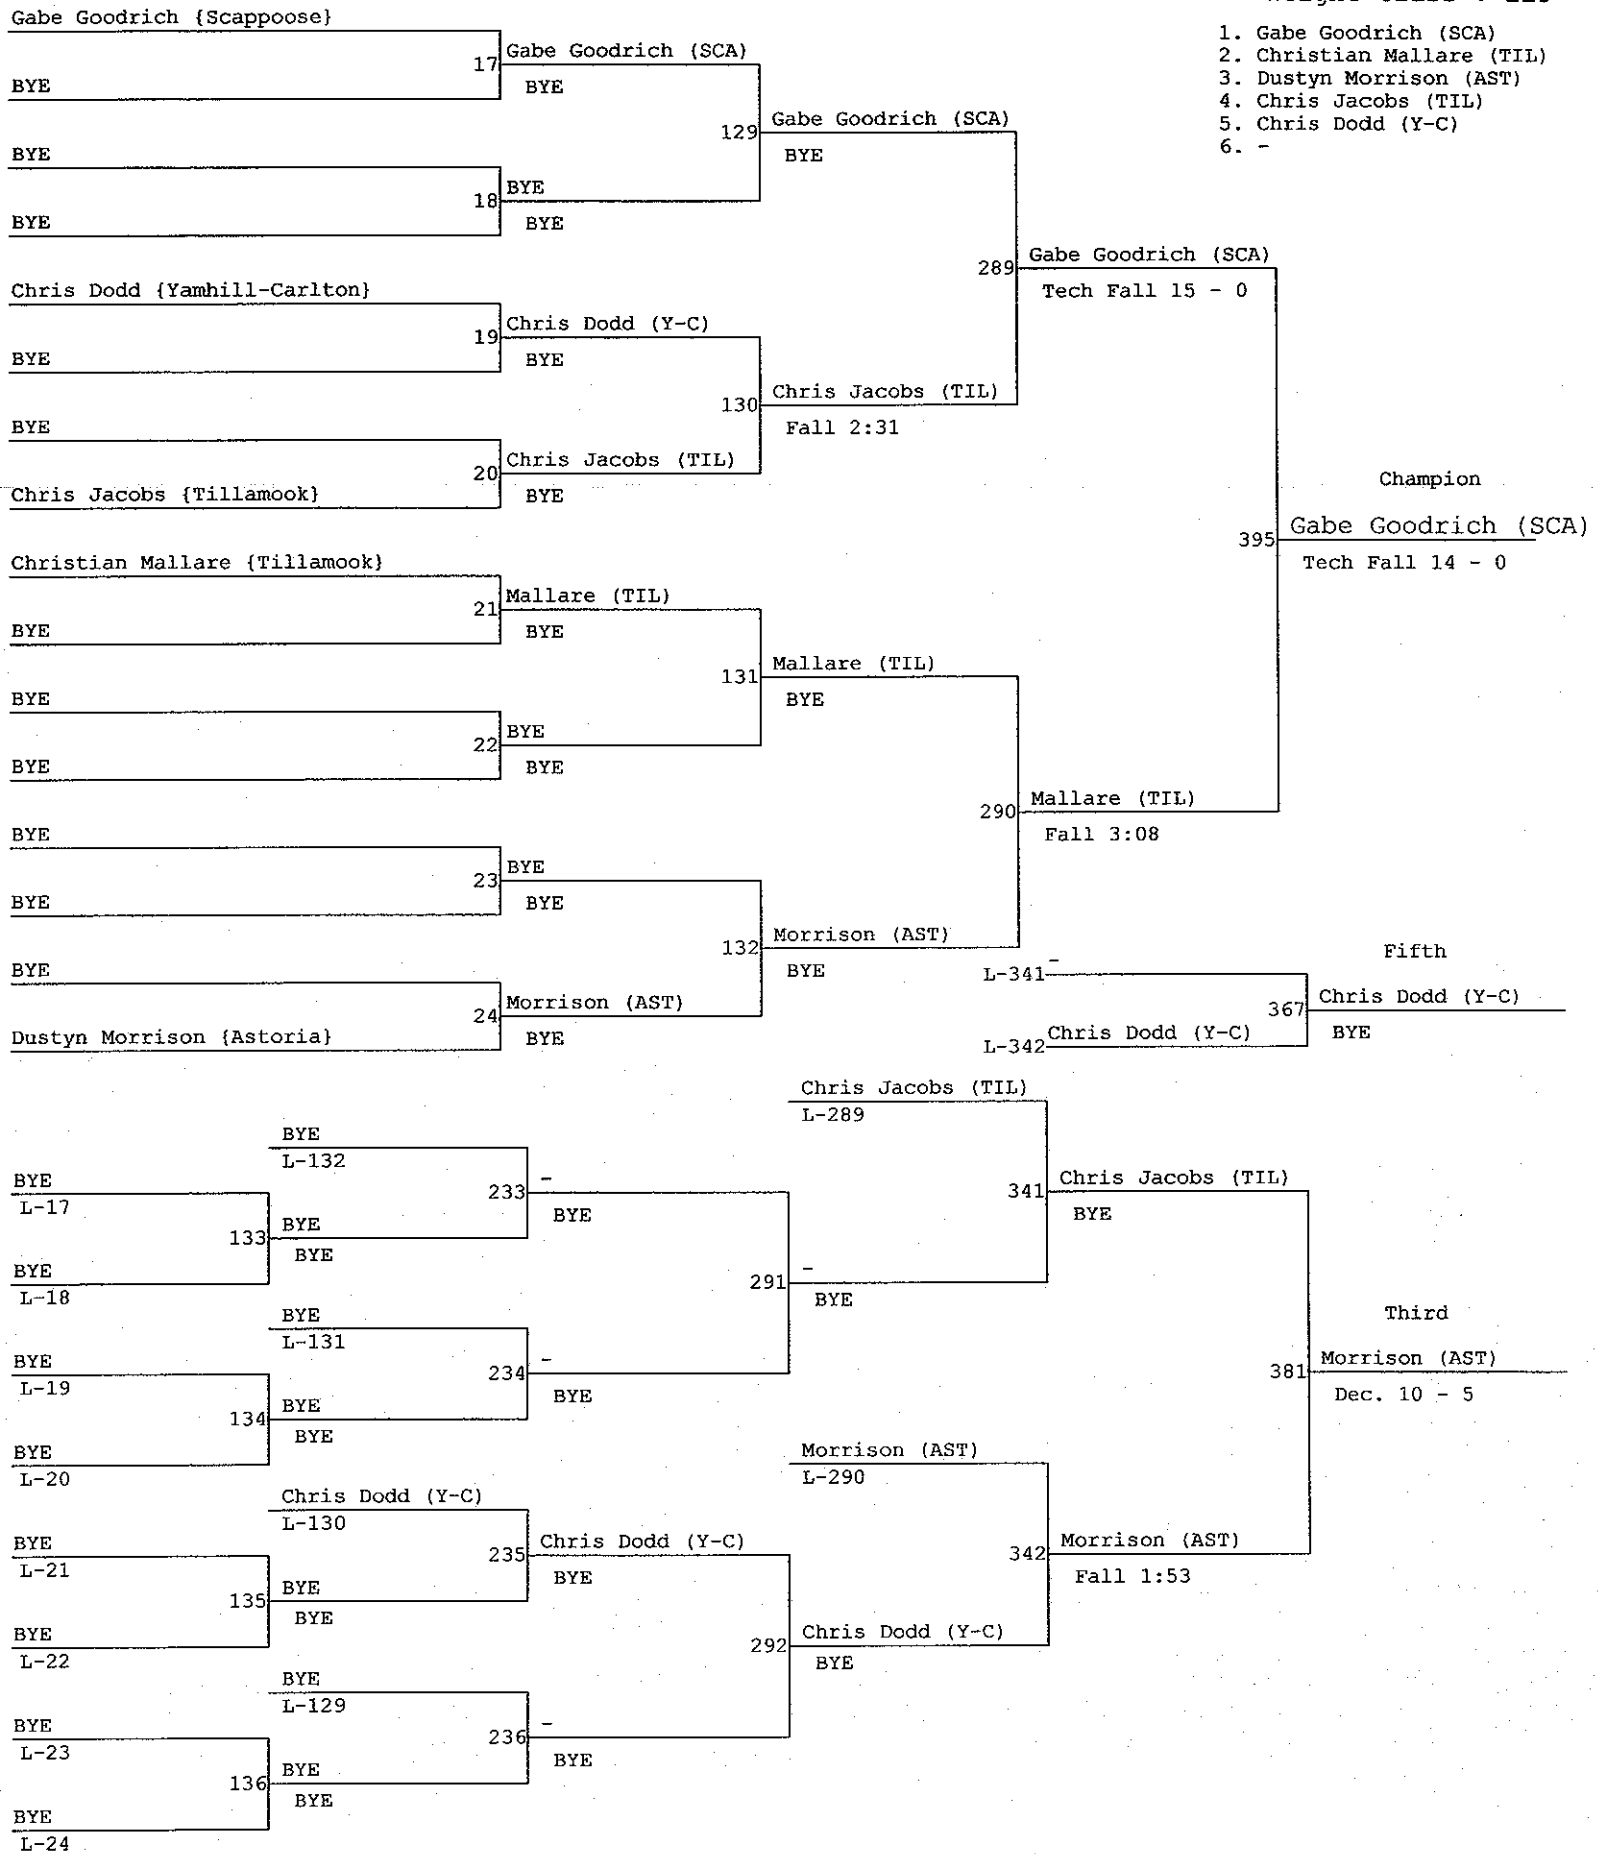

2009 - 2010 District Tournament

Weight Class : 119

1. Gabe Goodrich (SCA)
2. Christian Mallare (TIL)
3. Dustyn Morrison (AST)
4. Chris Jacobs (TIL)
5. Chris Dodd (Y-C)
6. -