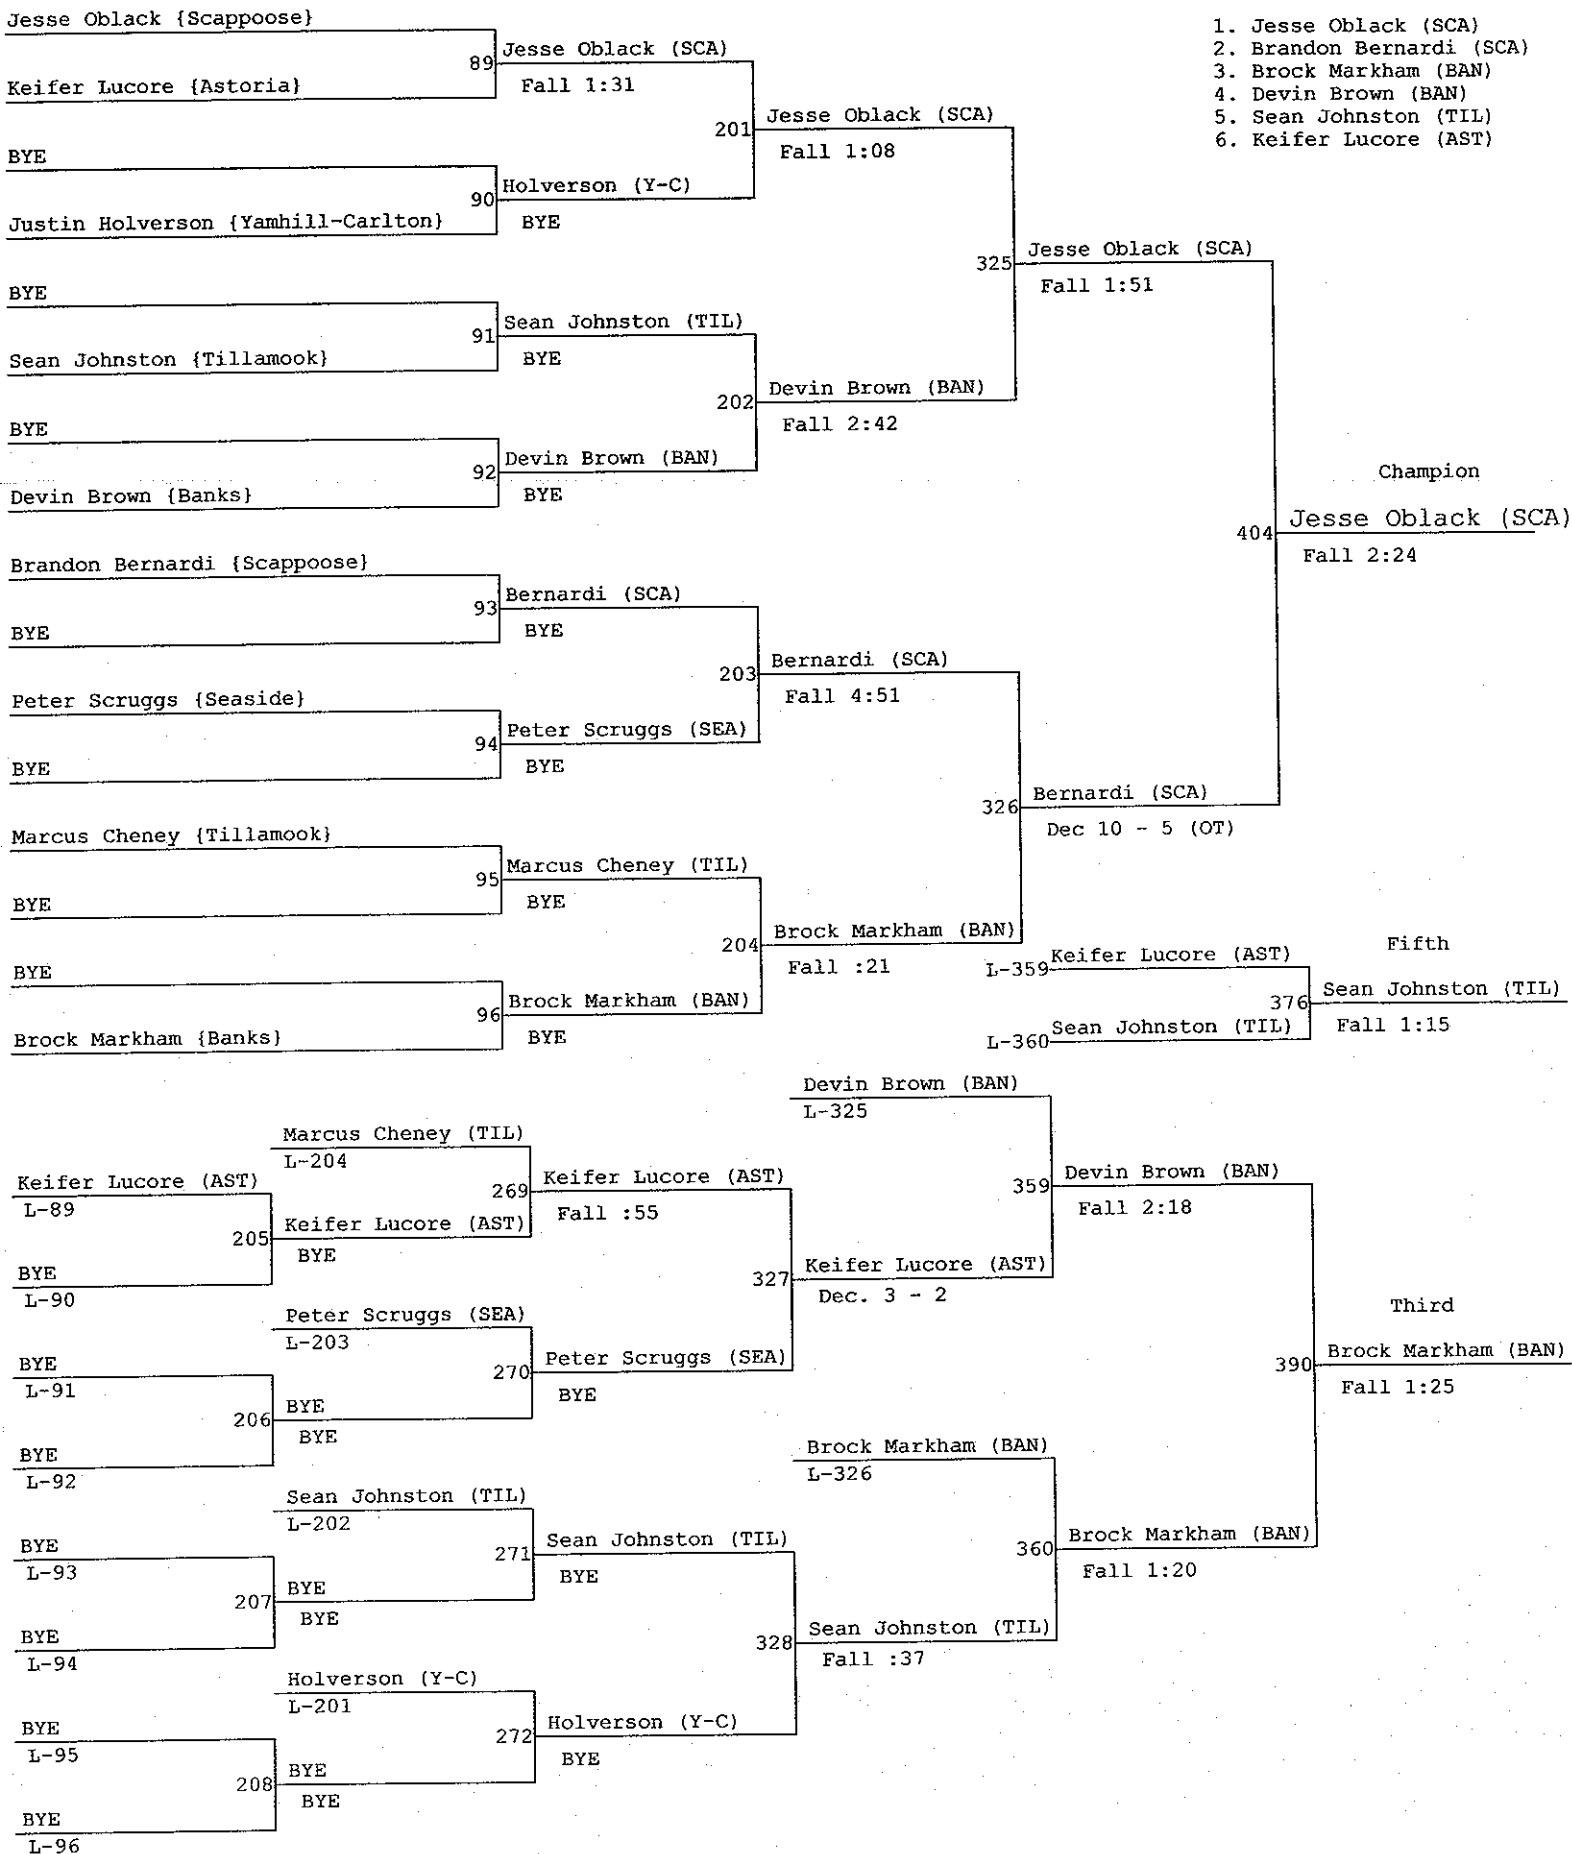

2009 - 2010 District Tournament

Weight Class : 189

1. Jesse Oblack (SCA)
2. Brandon Bernardi (SCA)
3. Brock Markham (BAN)
4. Devin Brown (BAN)
5. Sean Johnston (TIL)
6. Keifer Lucore (AST)