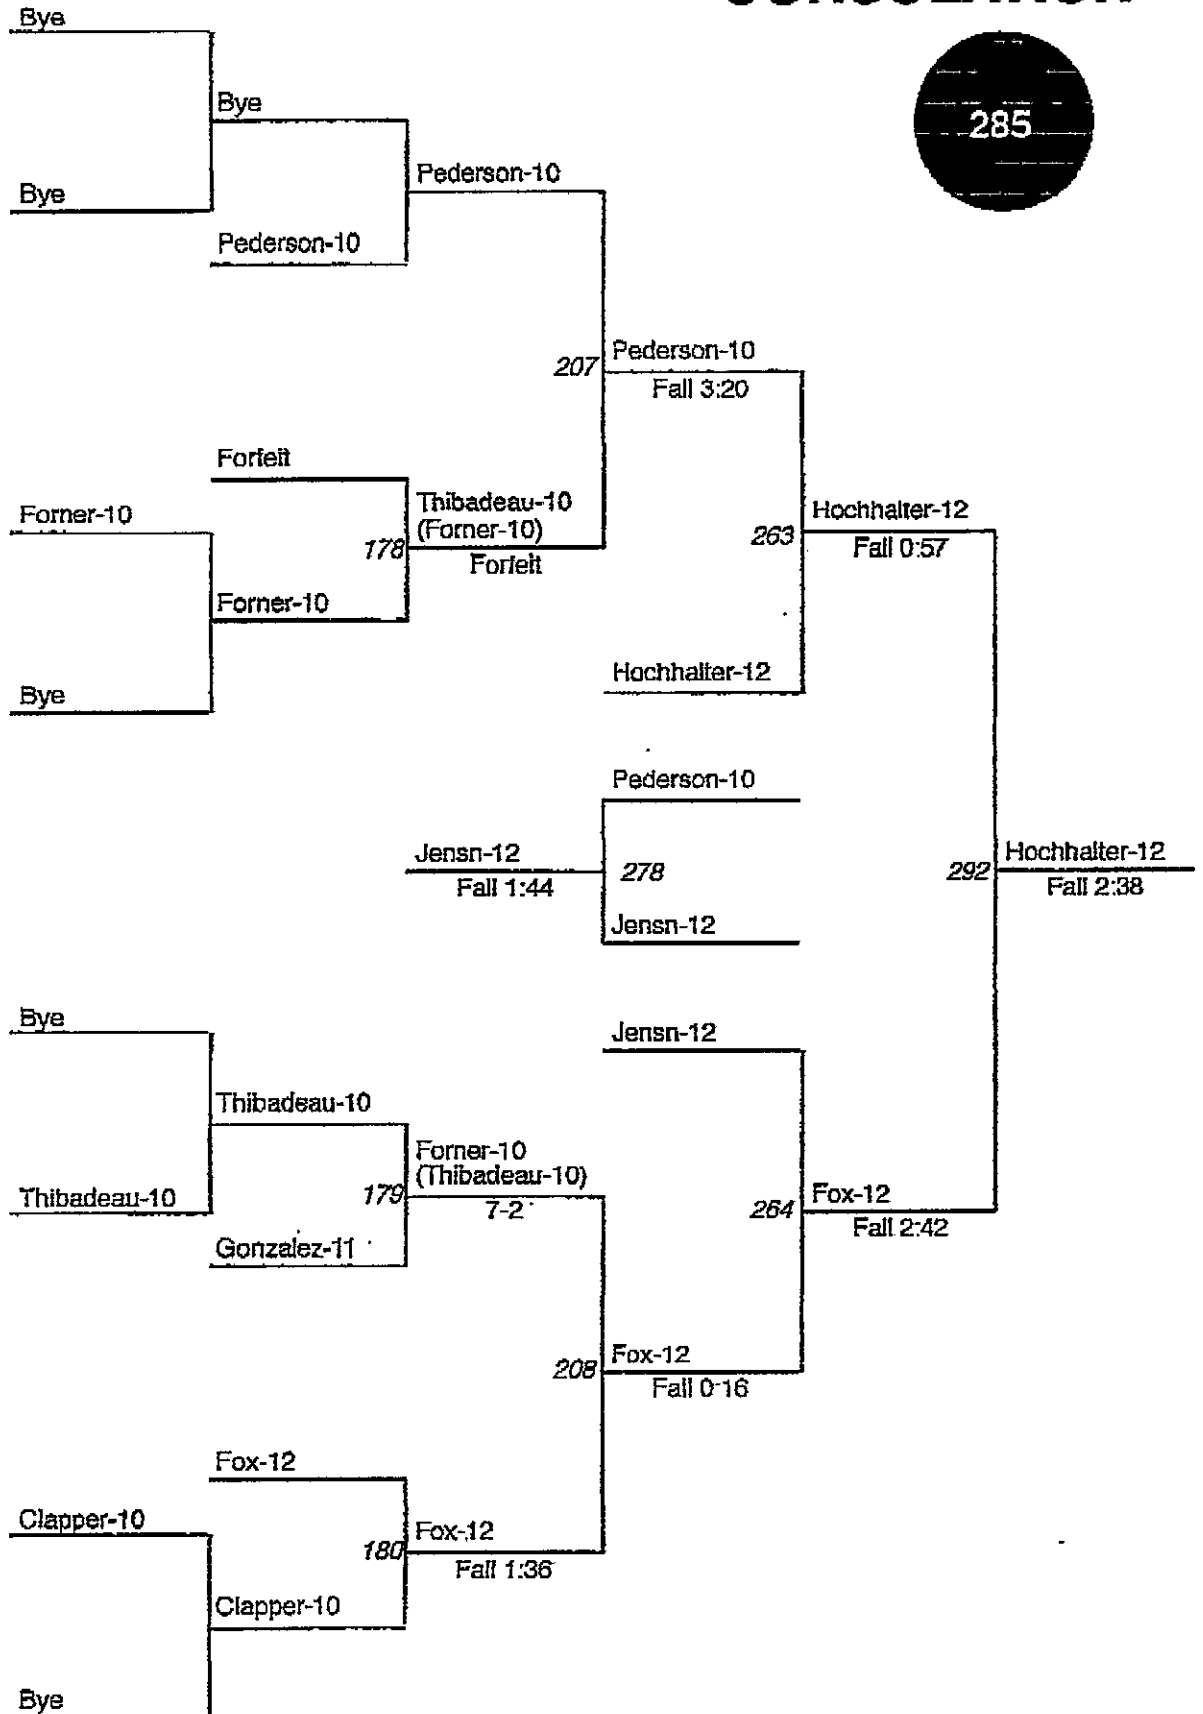

Central Valley District Tourna CONSOLATION