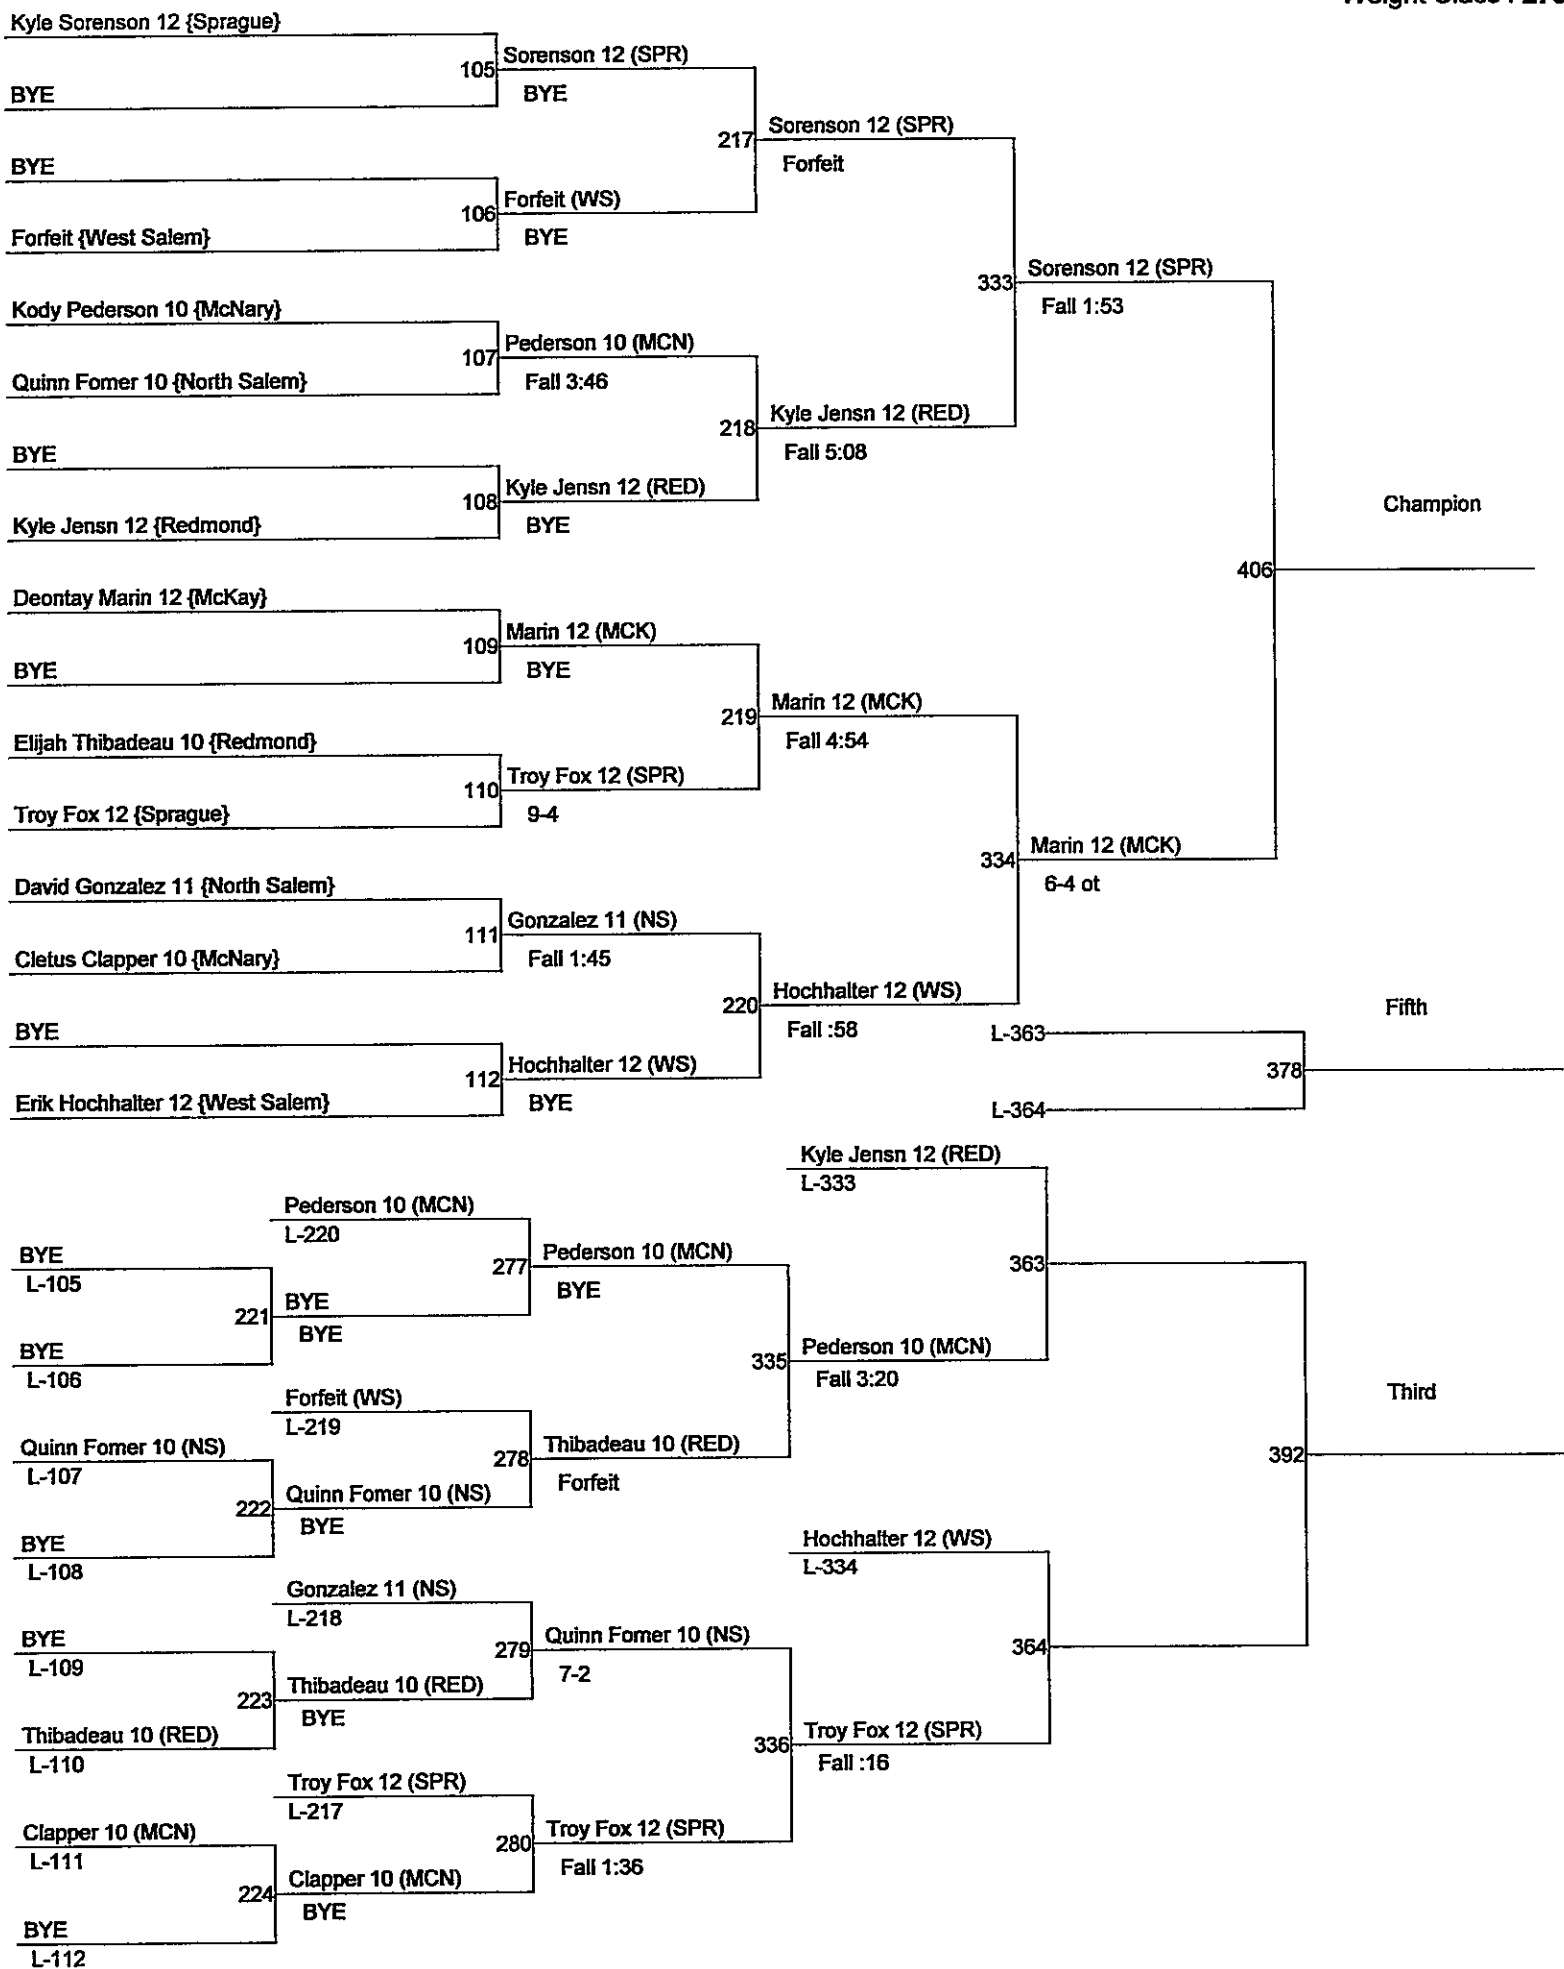

Central Valley District Tournament

Weight Class : 275