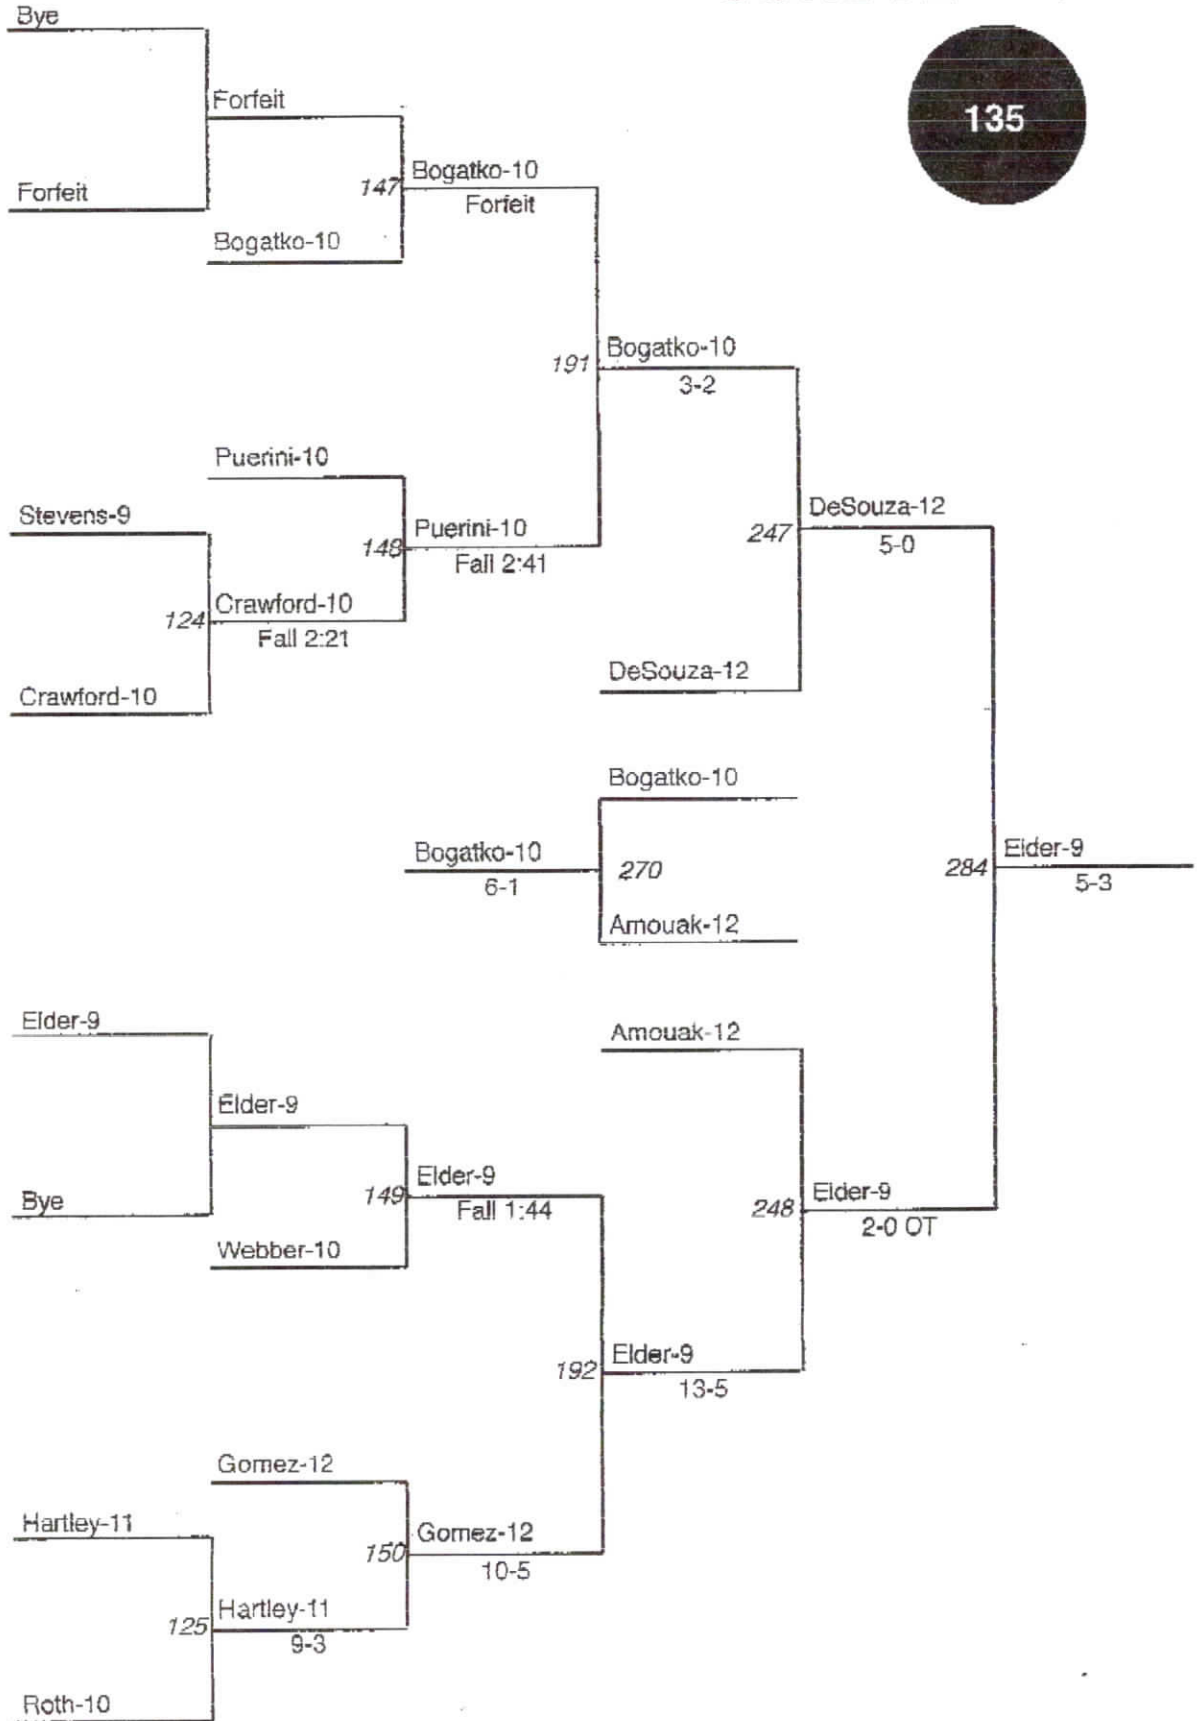

Central Valley District Tourna CHAMPIONSHIP

298 Kaufman-10
2-1

220 Kaufman-10
2-1

85 Kaufman-10
6-4

86 DeSouza-12
Tech Fall

84 Amouak-12
3-1

83 Feltz-11
10-2

Central Valley District Tourna CONSOLATION