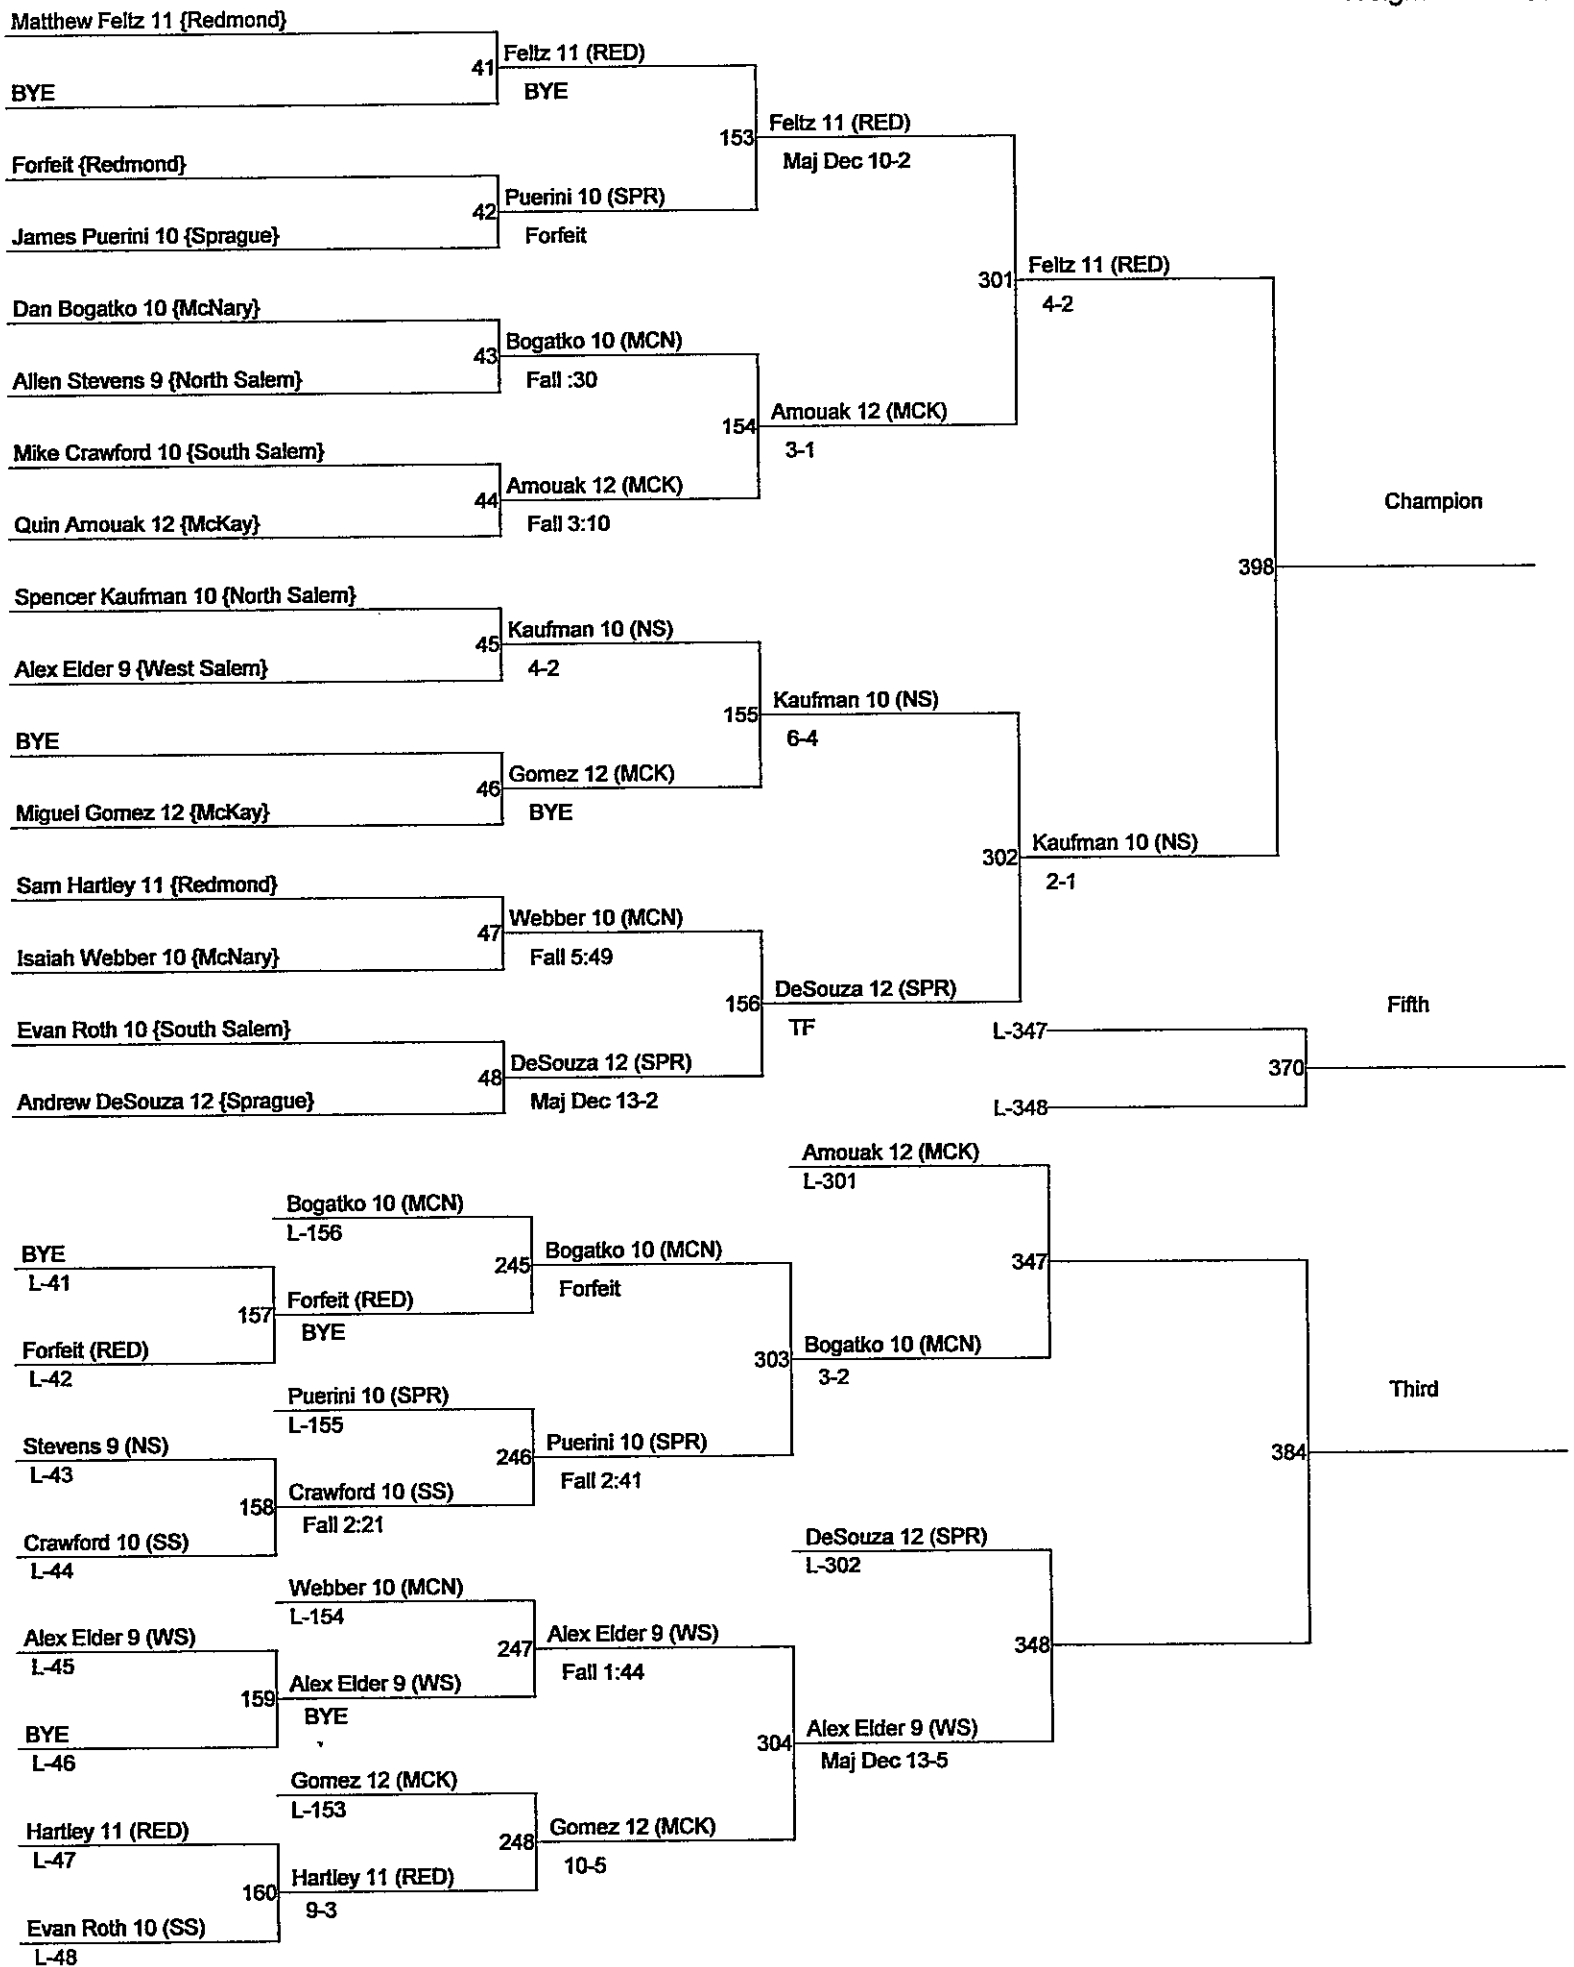

Central Valley District Tournament

Weight Class : 135