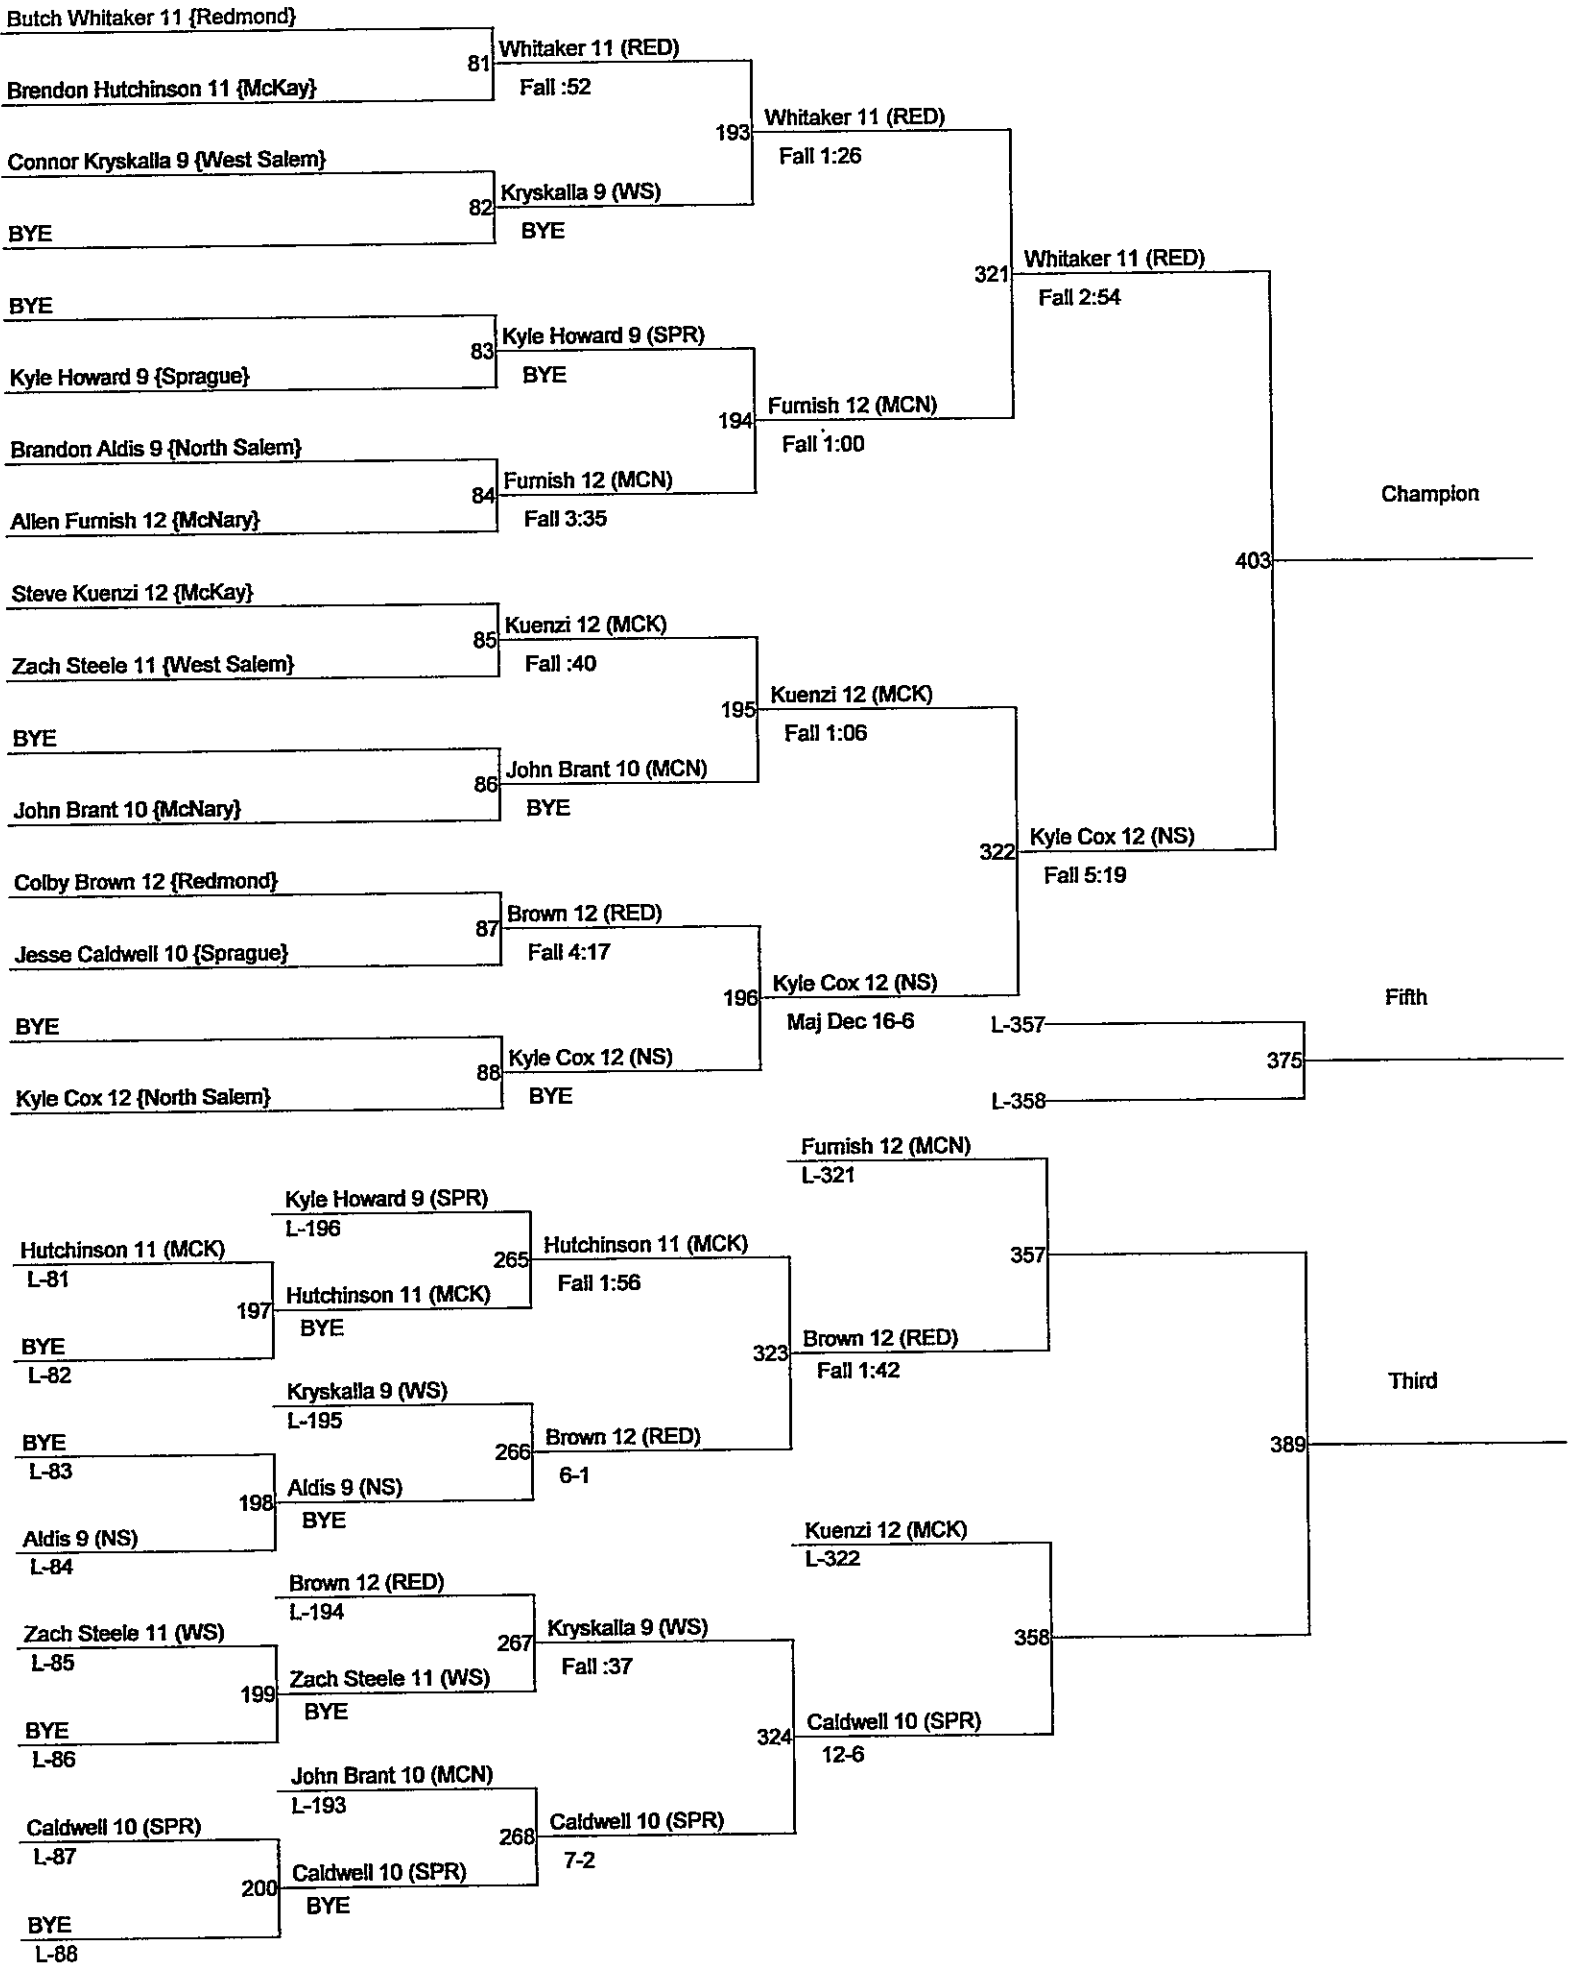

Central Valley District Tournament

Weight Class : 171