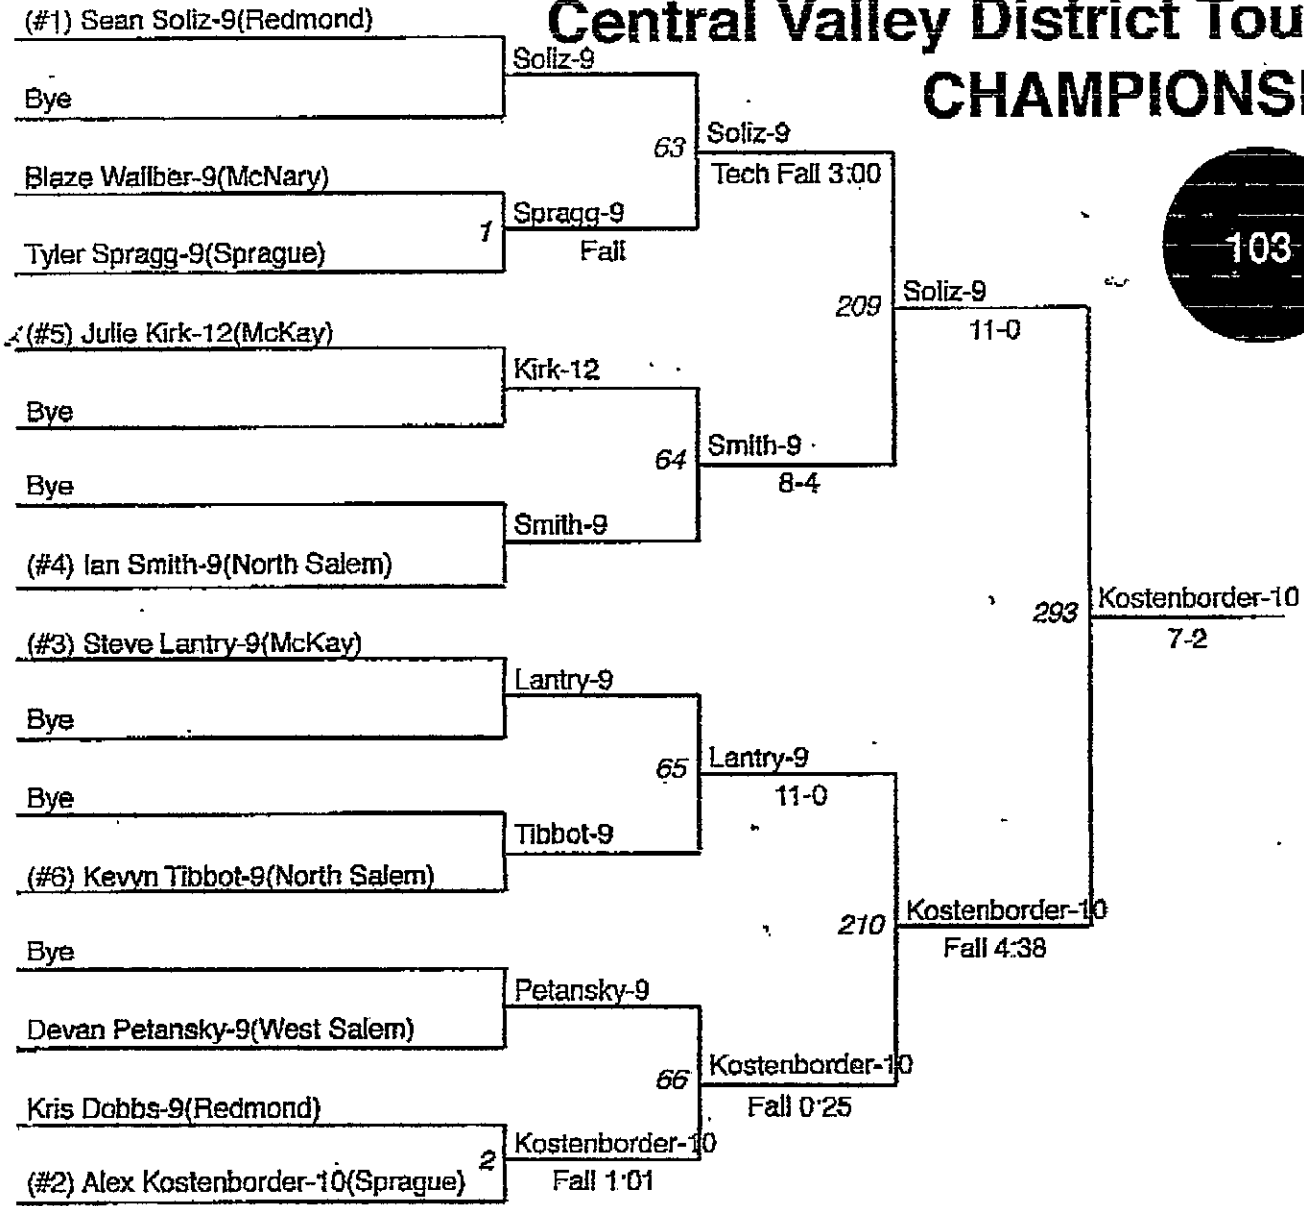

Central Valley District Tourna CHAMPIONSHIP