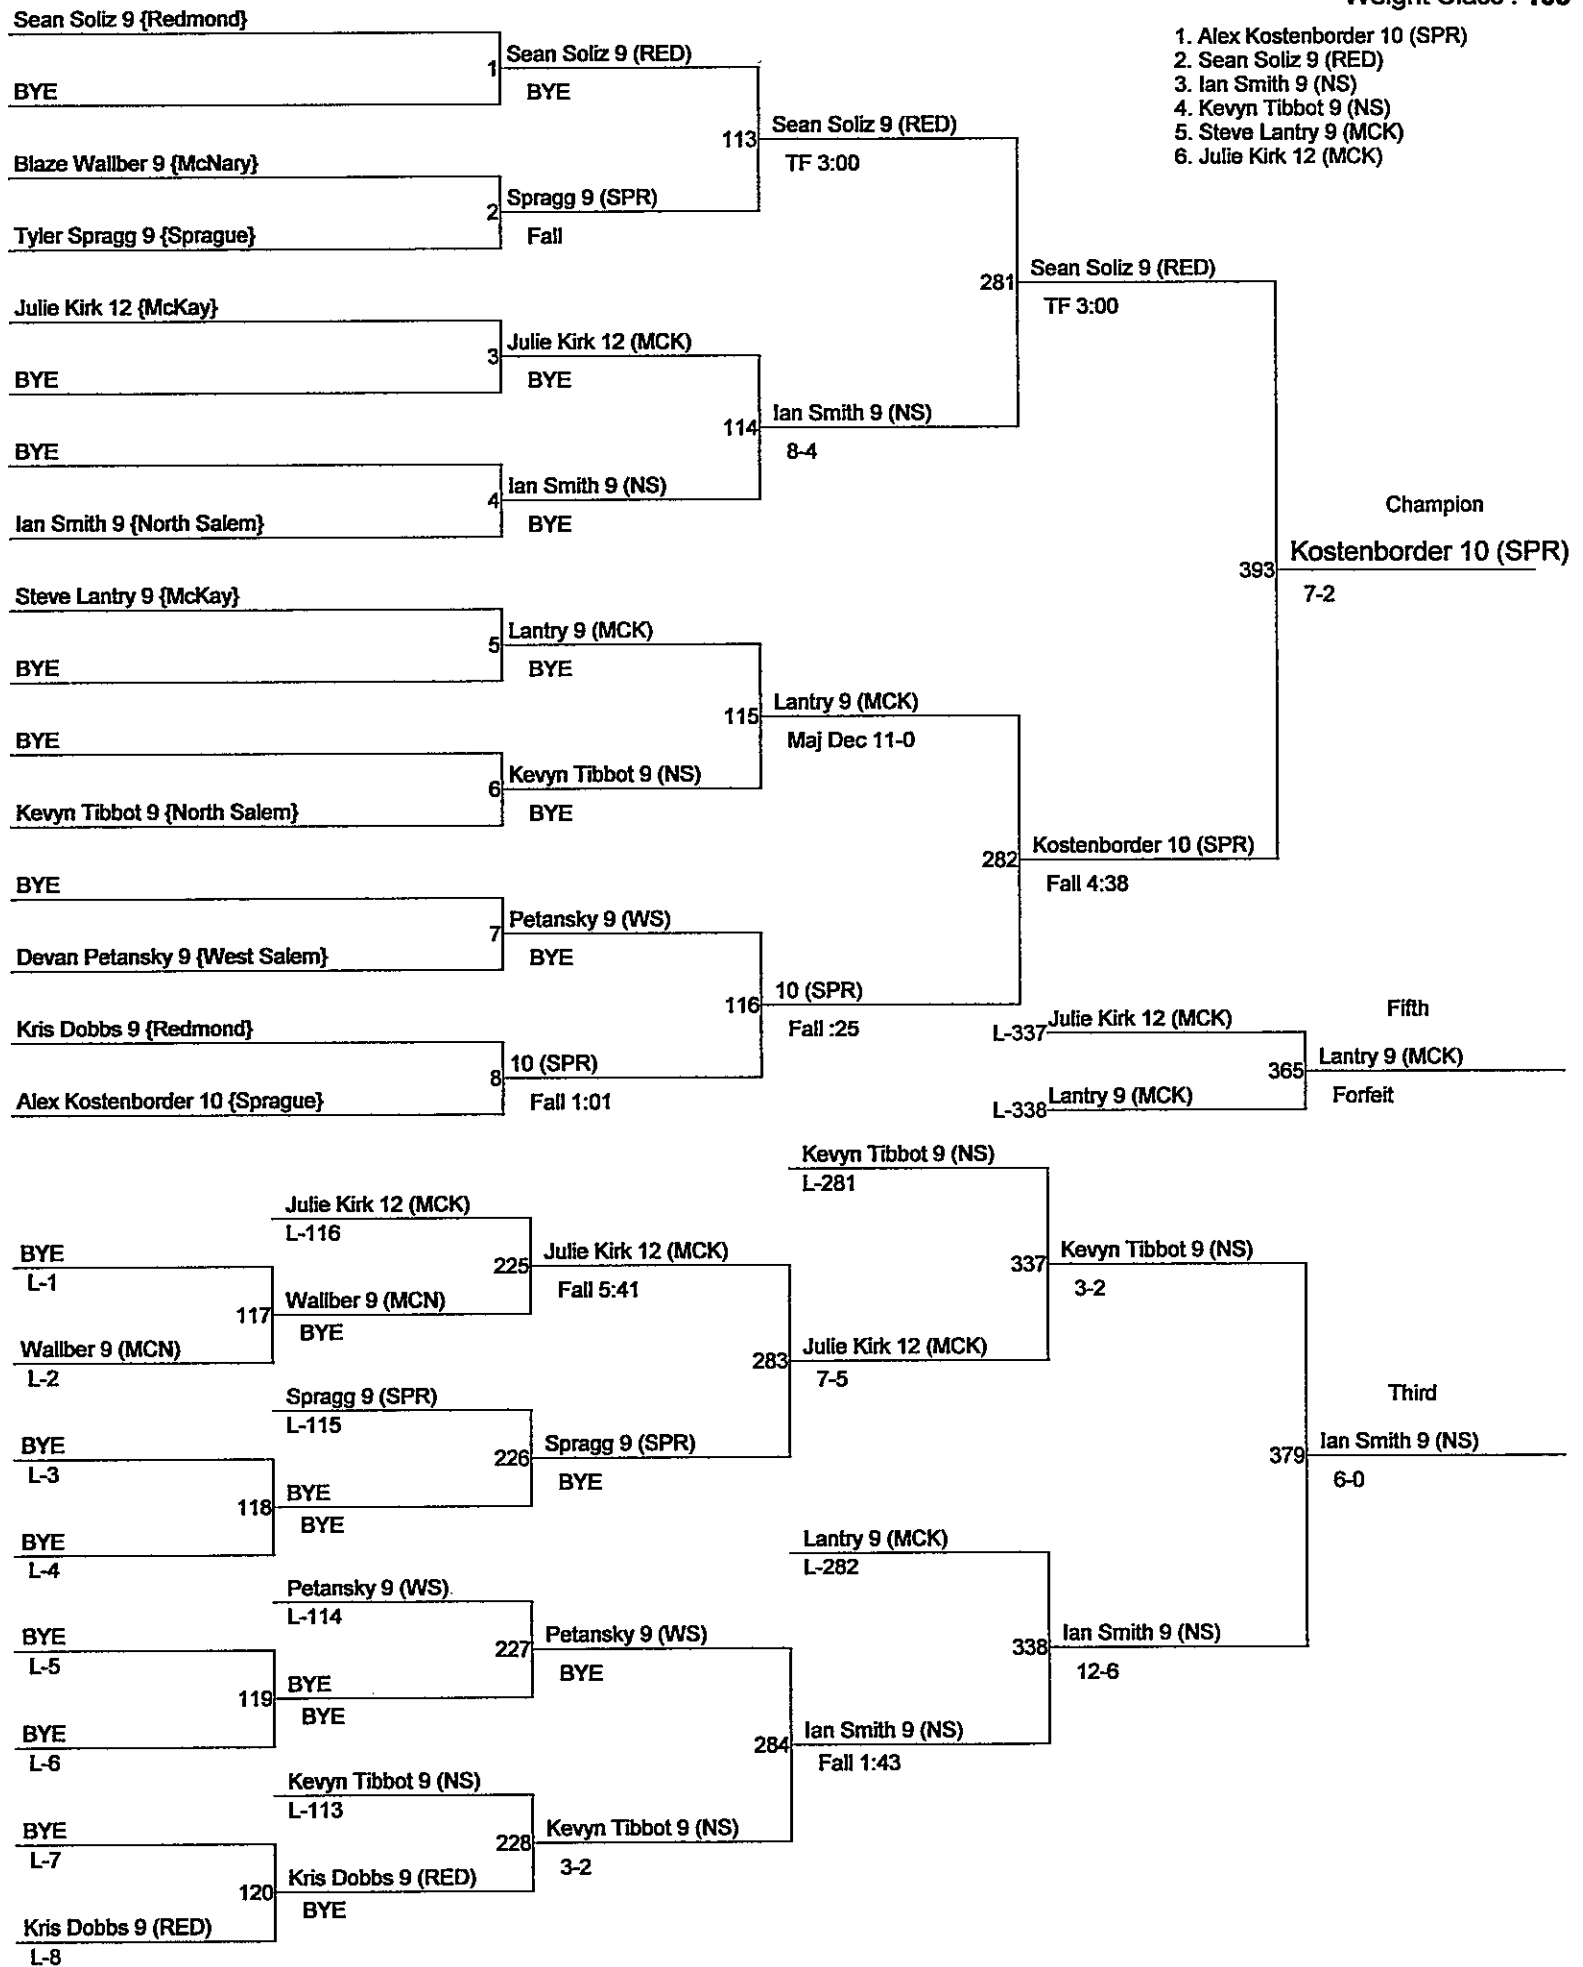

Central Valley District Tournament

Weight Class : 103

1. Alex Kostenborder 10 (SPR)
2. Sean Soliz 9 (RED)
3. Ian Smith 9 (NS)
4. Kevyn Tibbot 9 (NS)
5. Steve Lantry 9 (MCK)
6. Julie Kirk 12 (MCK)