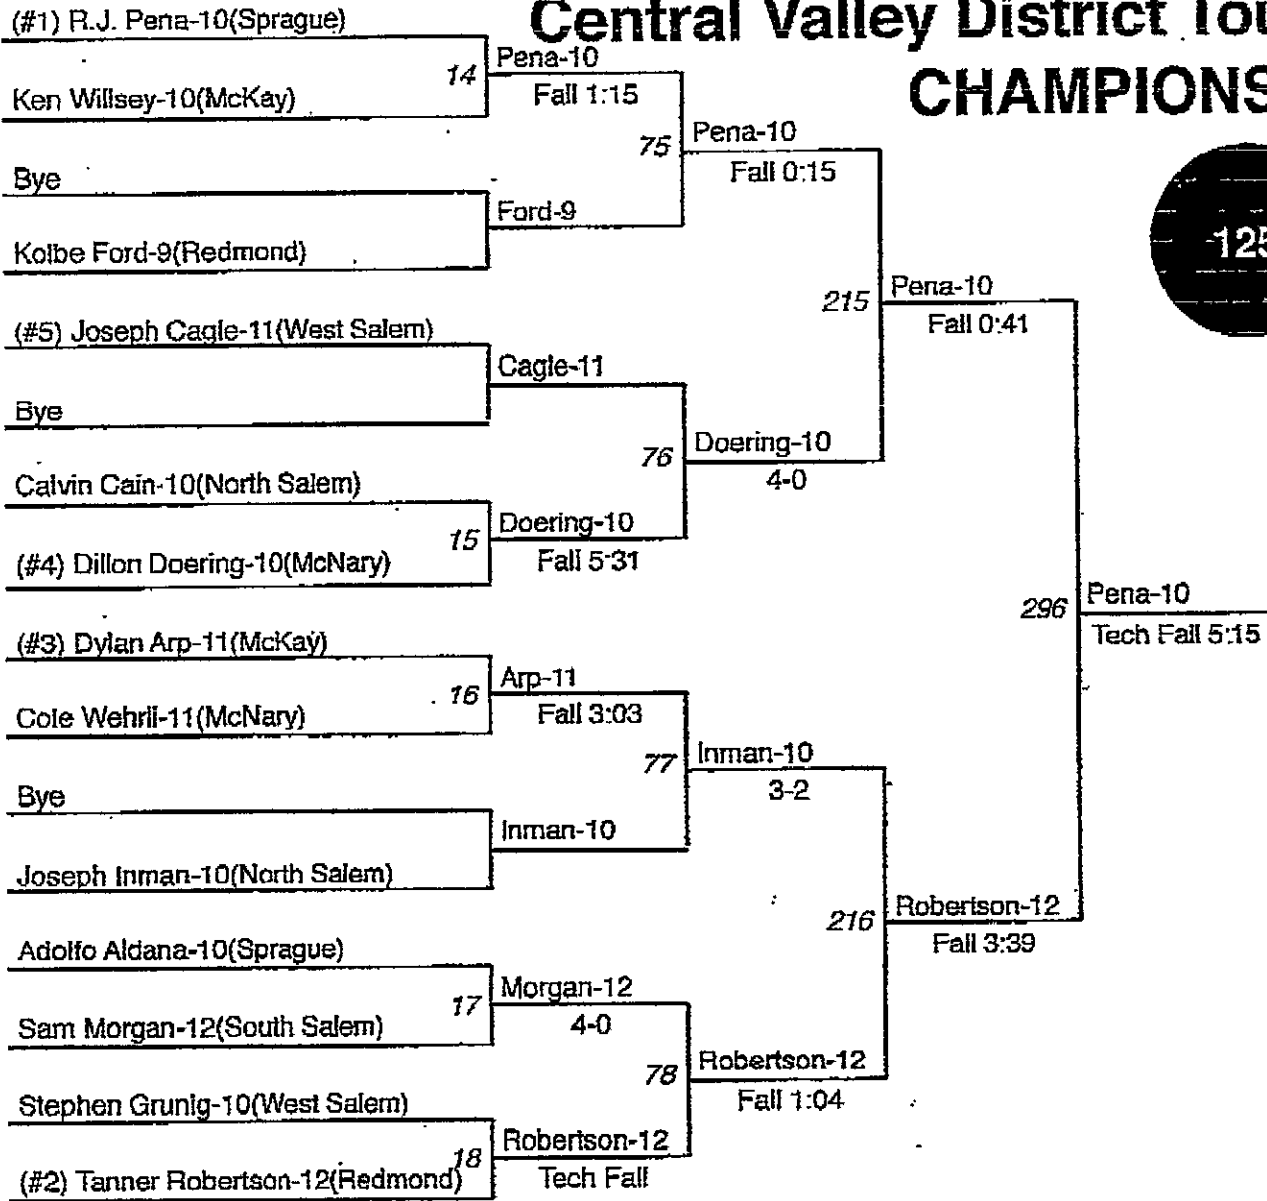

Central Valley District Tourna CHAMPIONSHIP