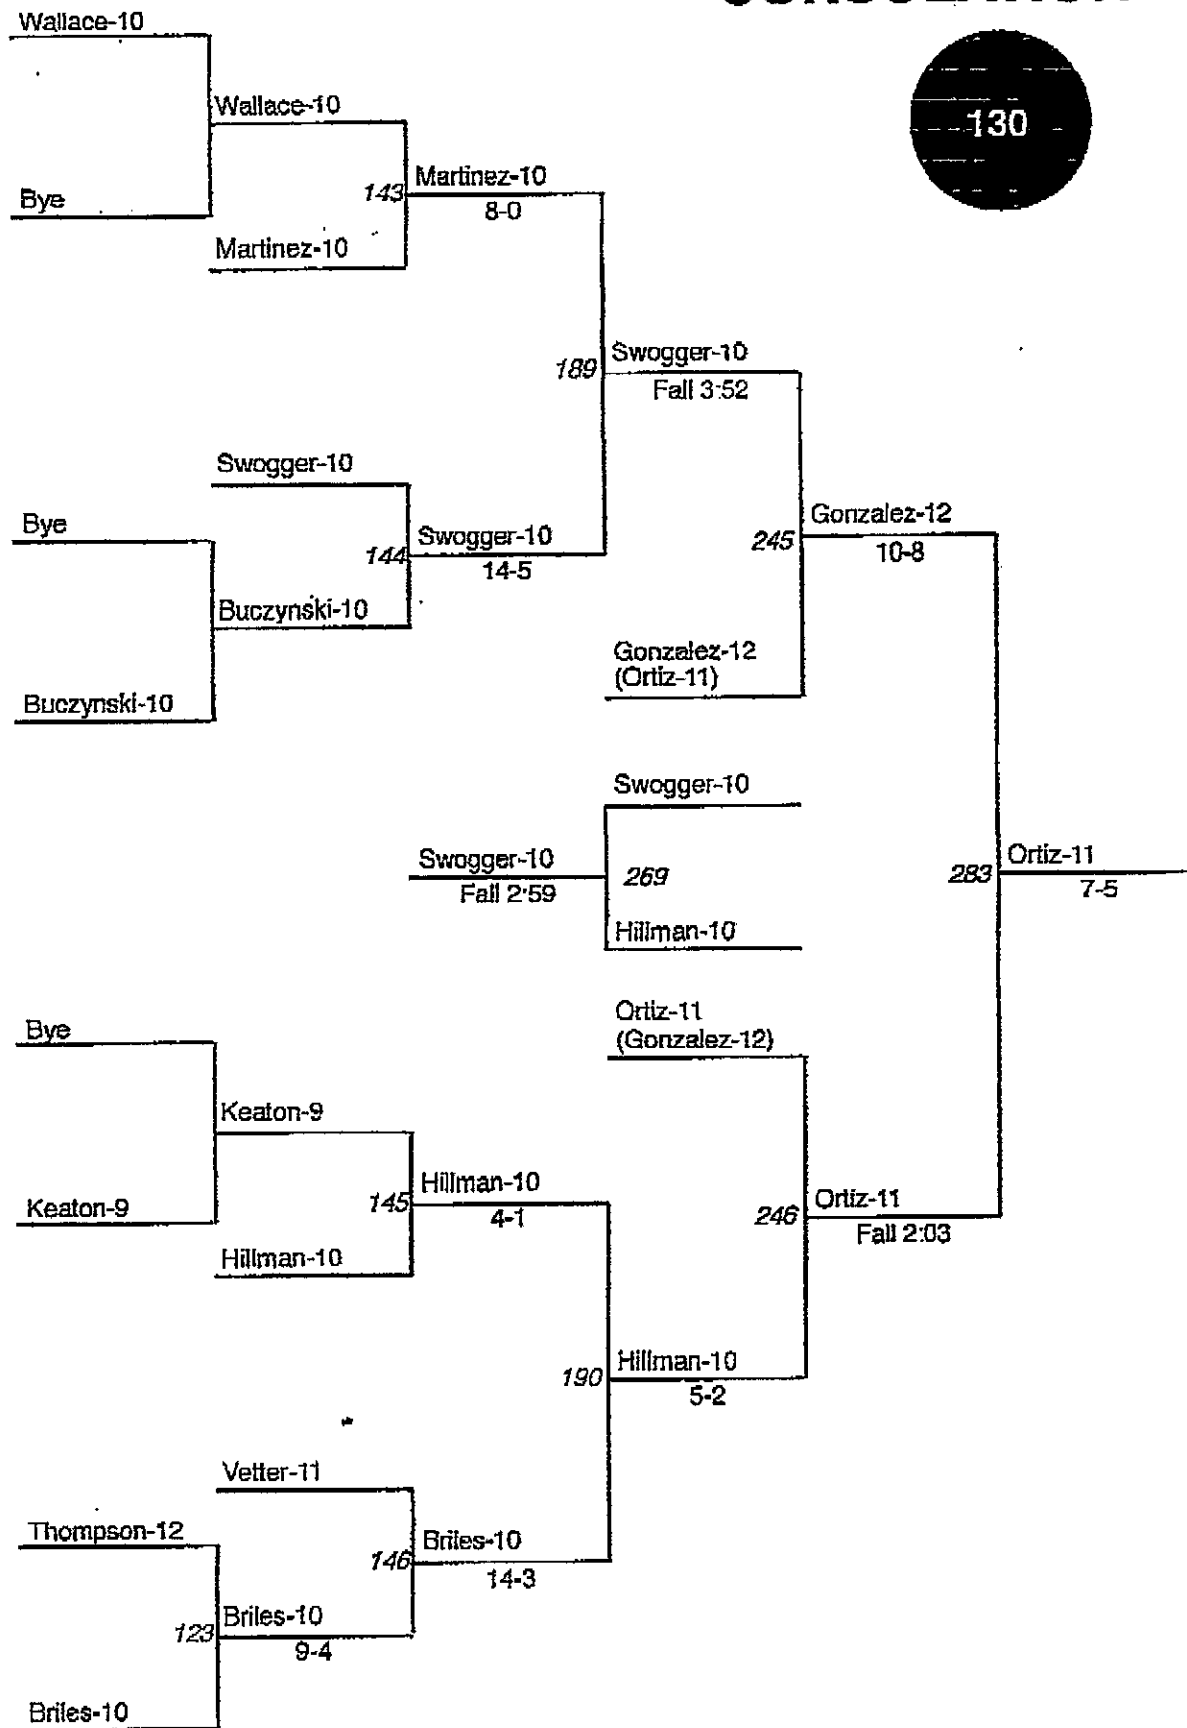

Central Valley District Tourna CONSOLATION