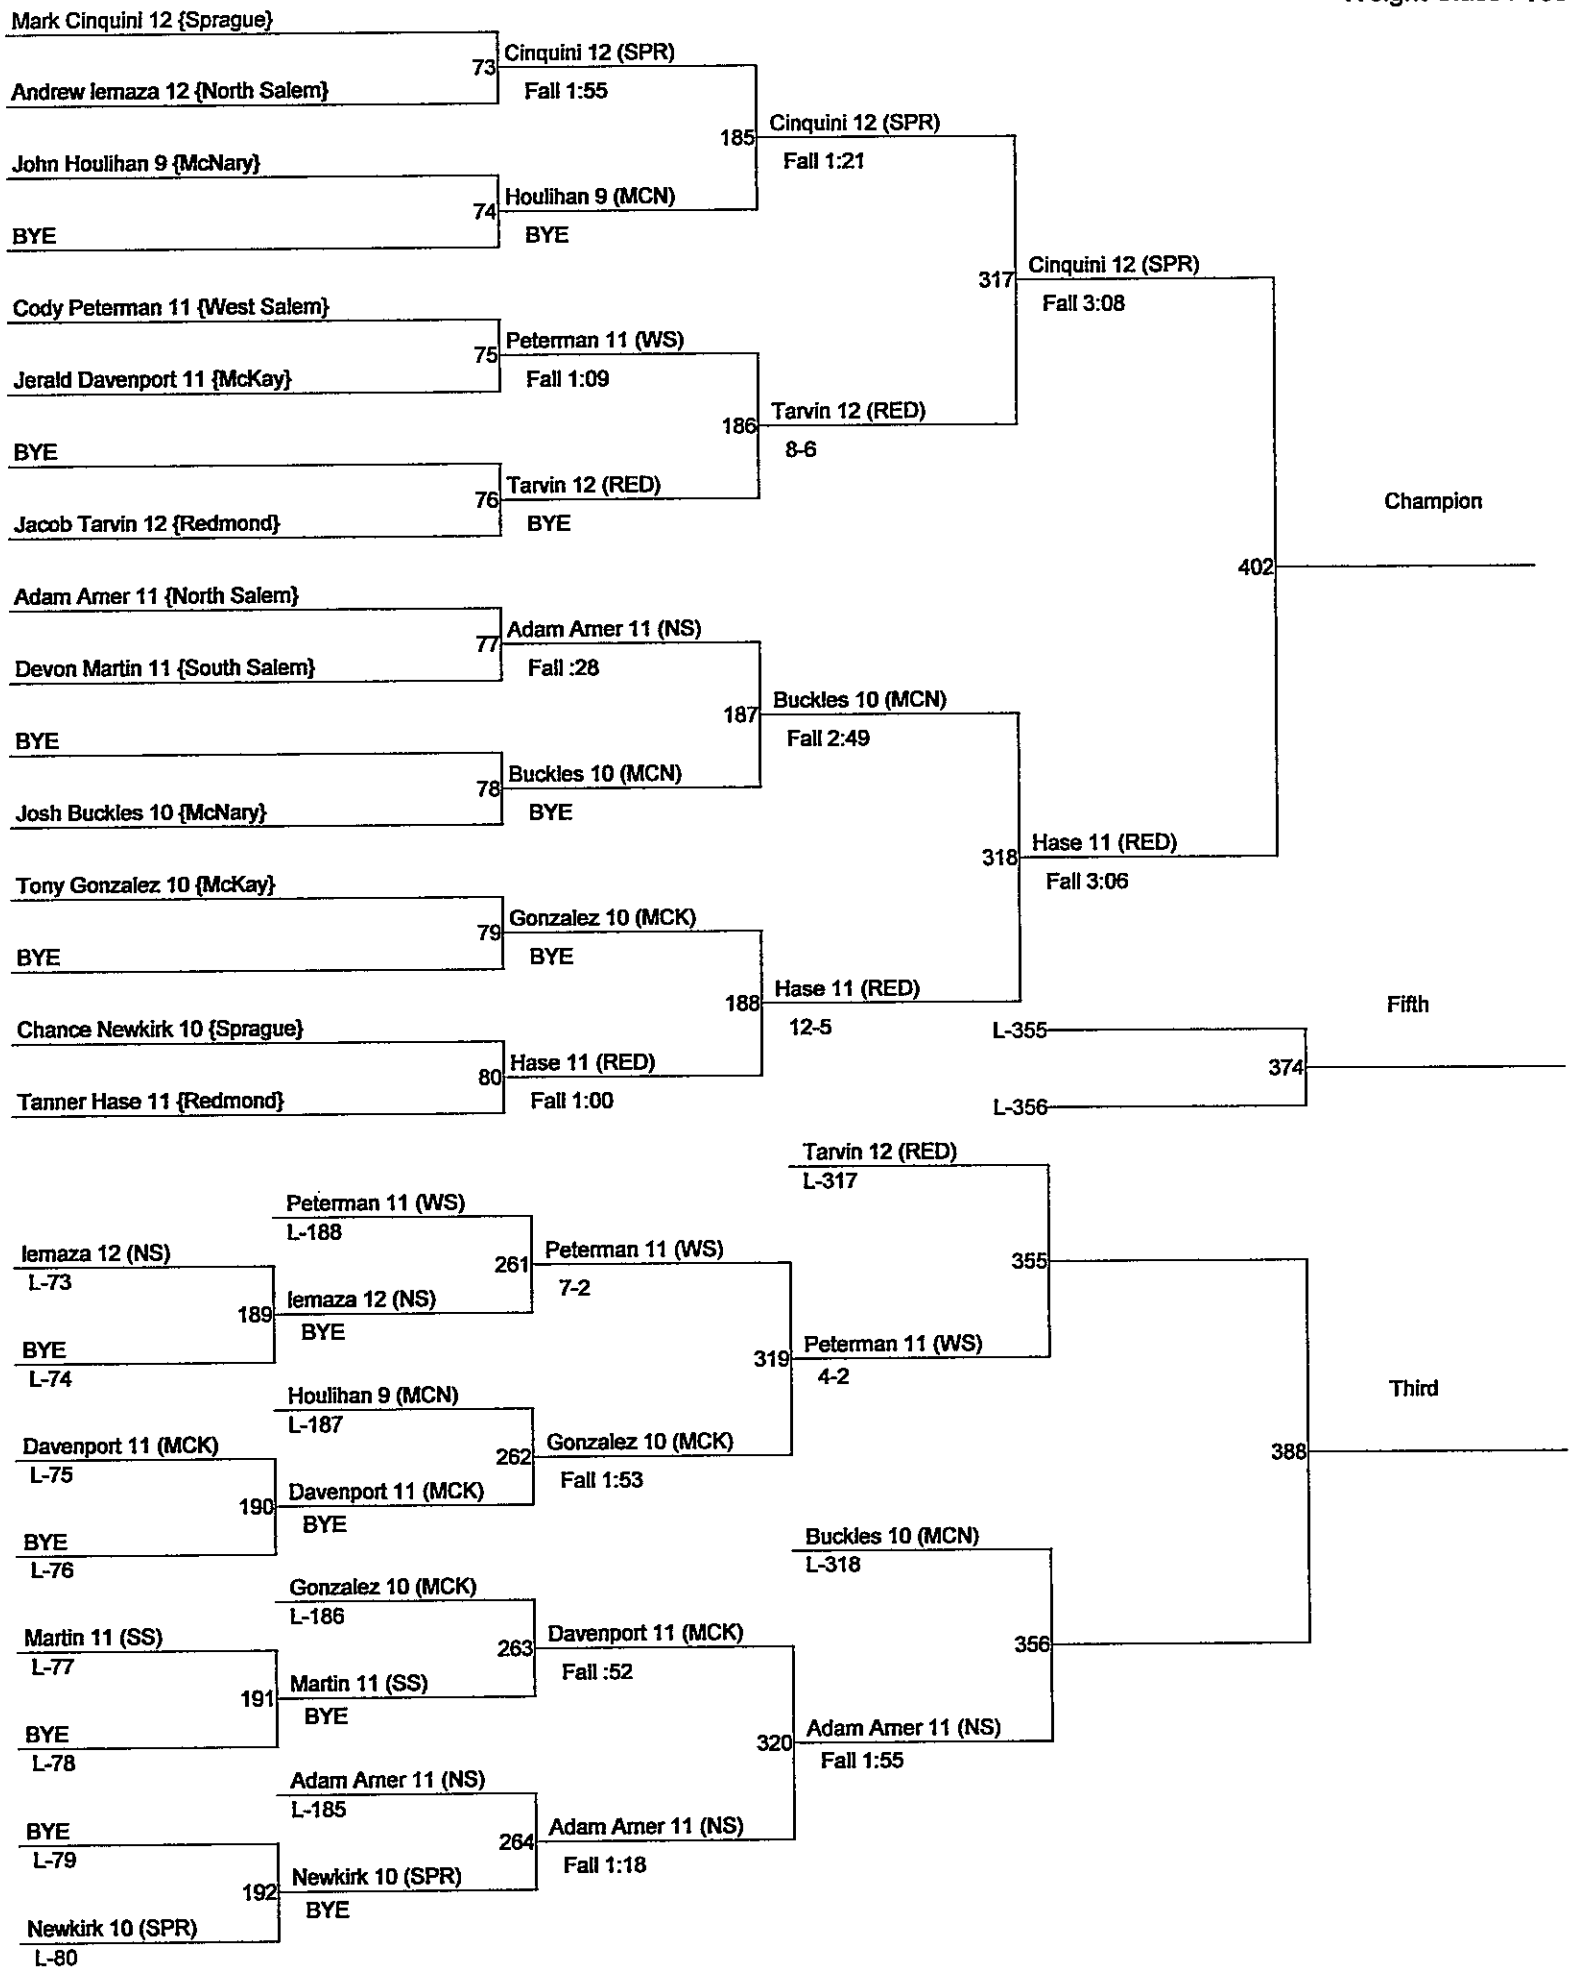

Central Valley District Tournament

Weight Class : 160