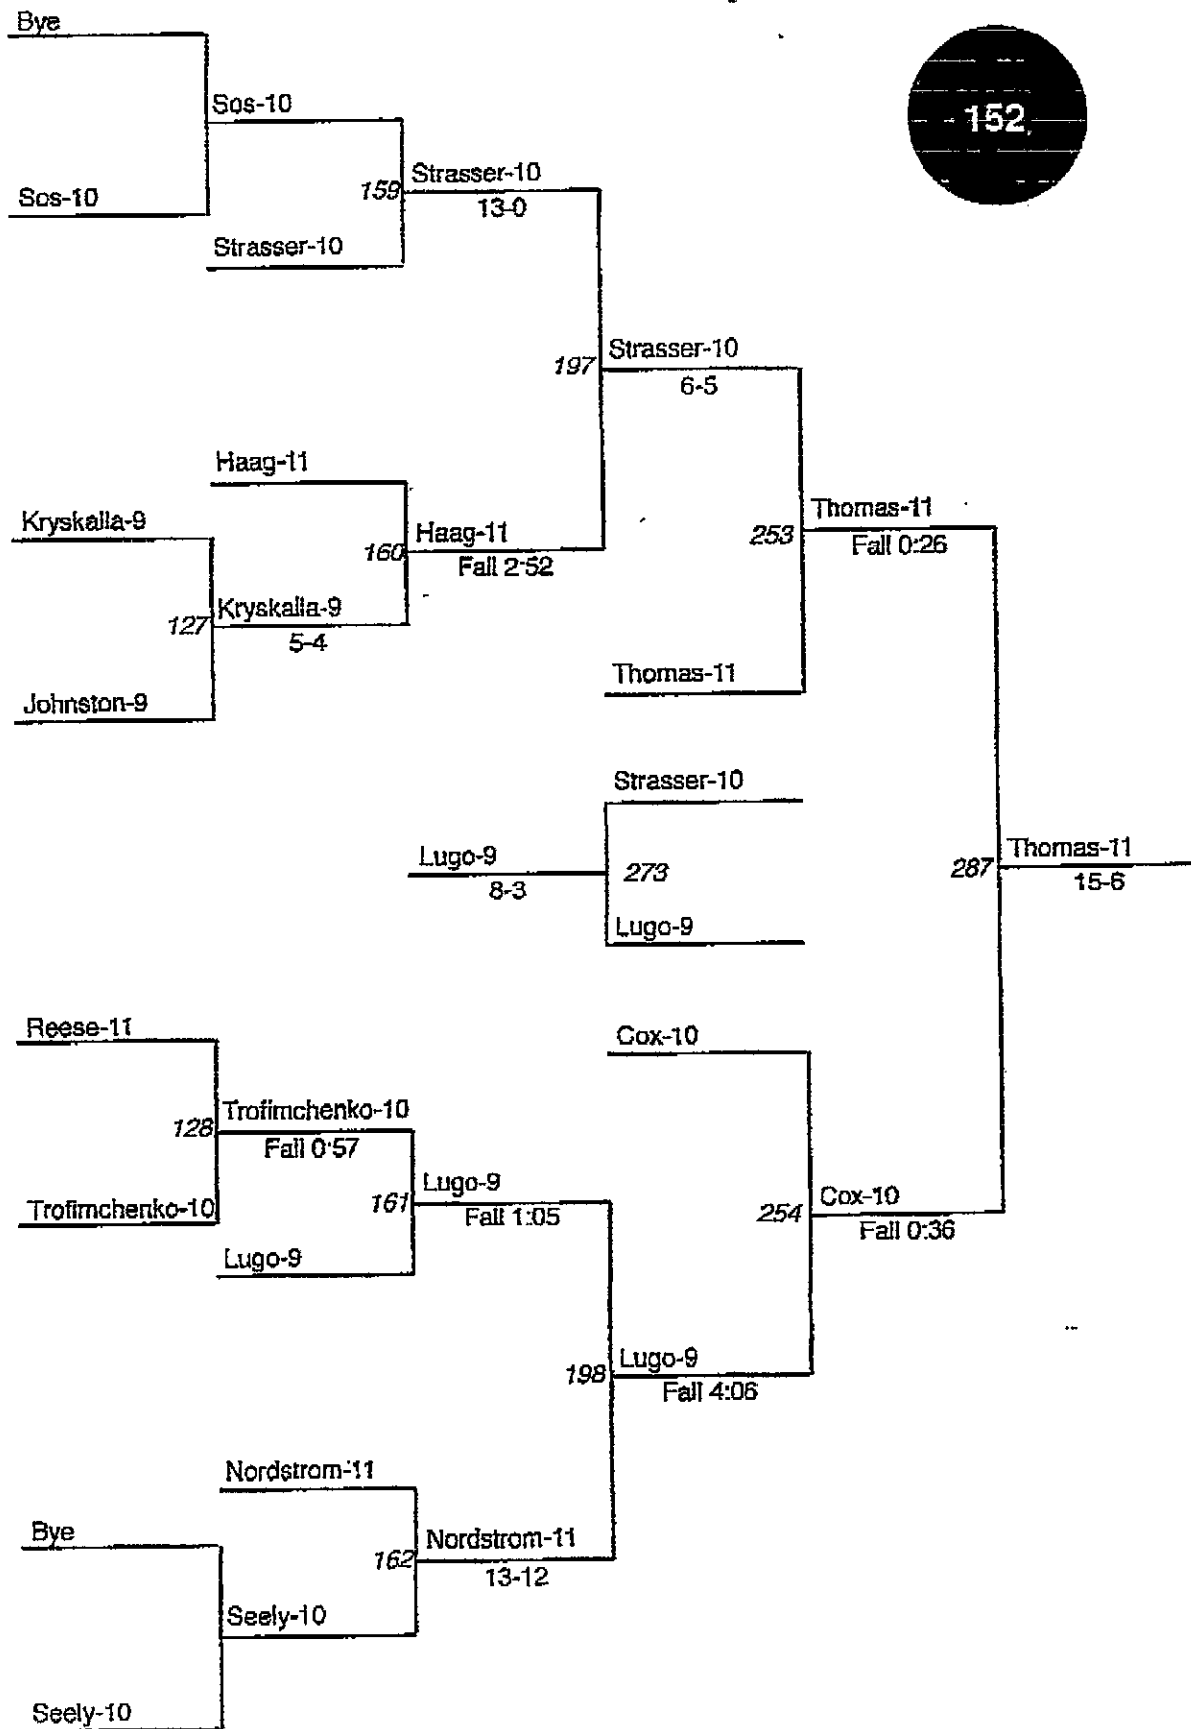

Central Valley District Tourna CONSOLATION