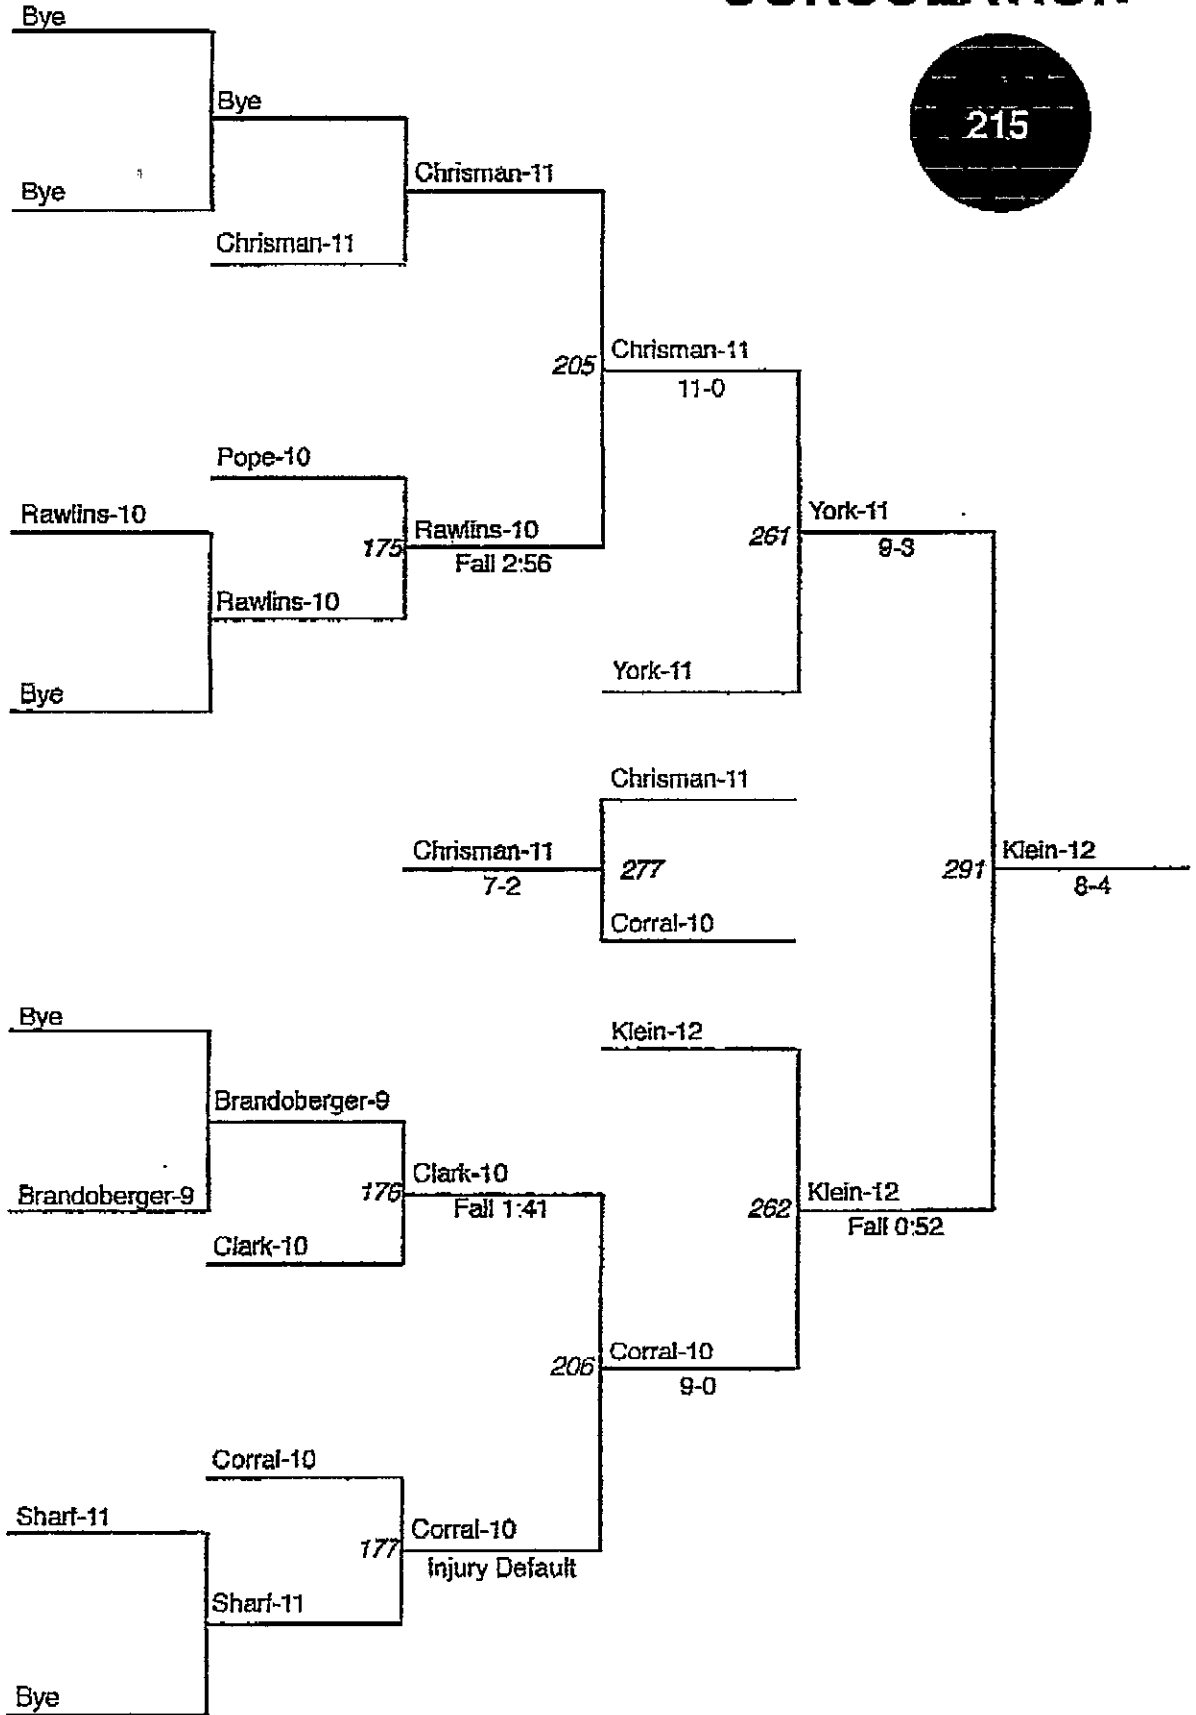

Central Valley District Tourna CONSOLATION