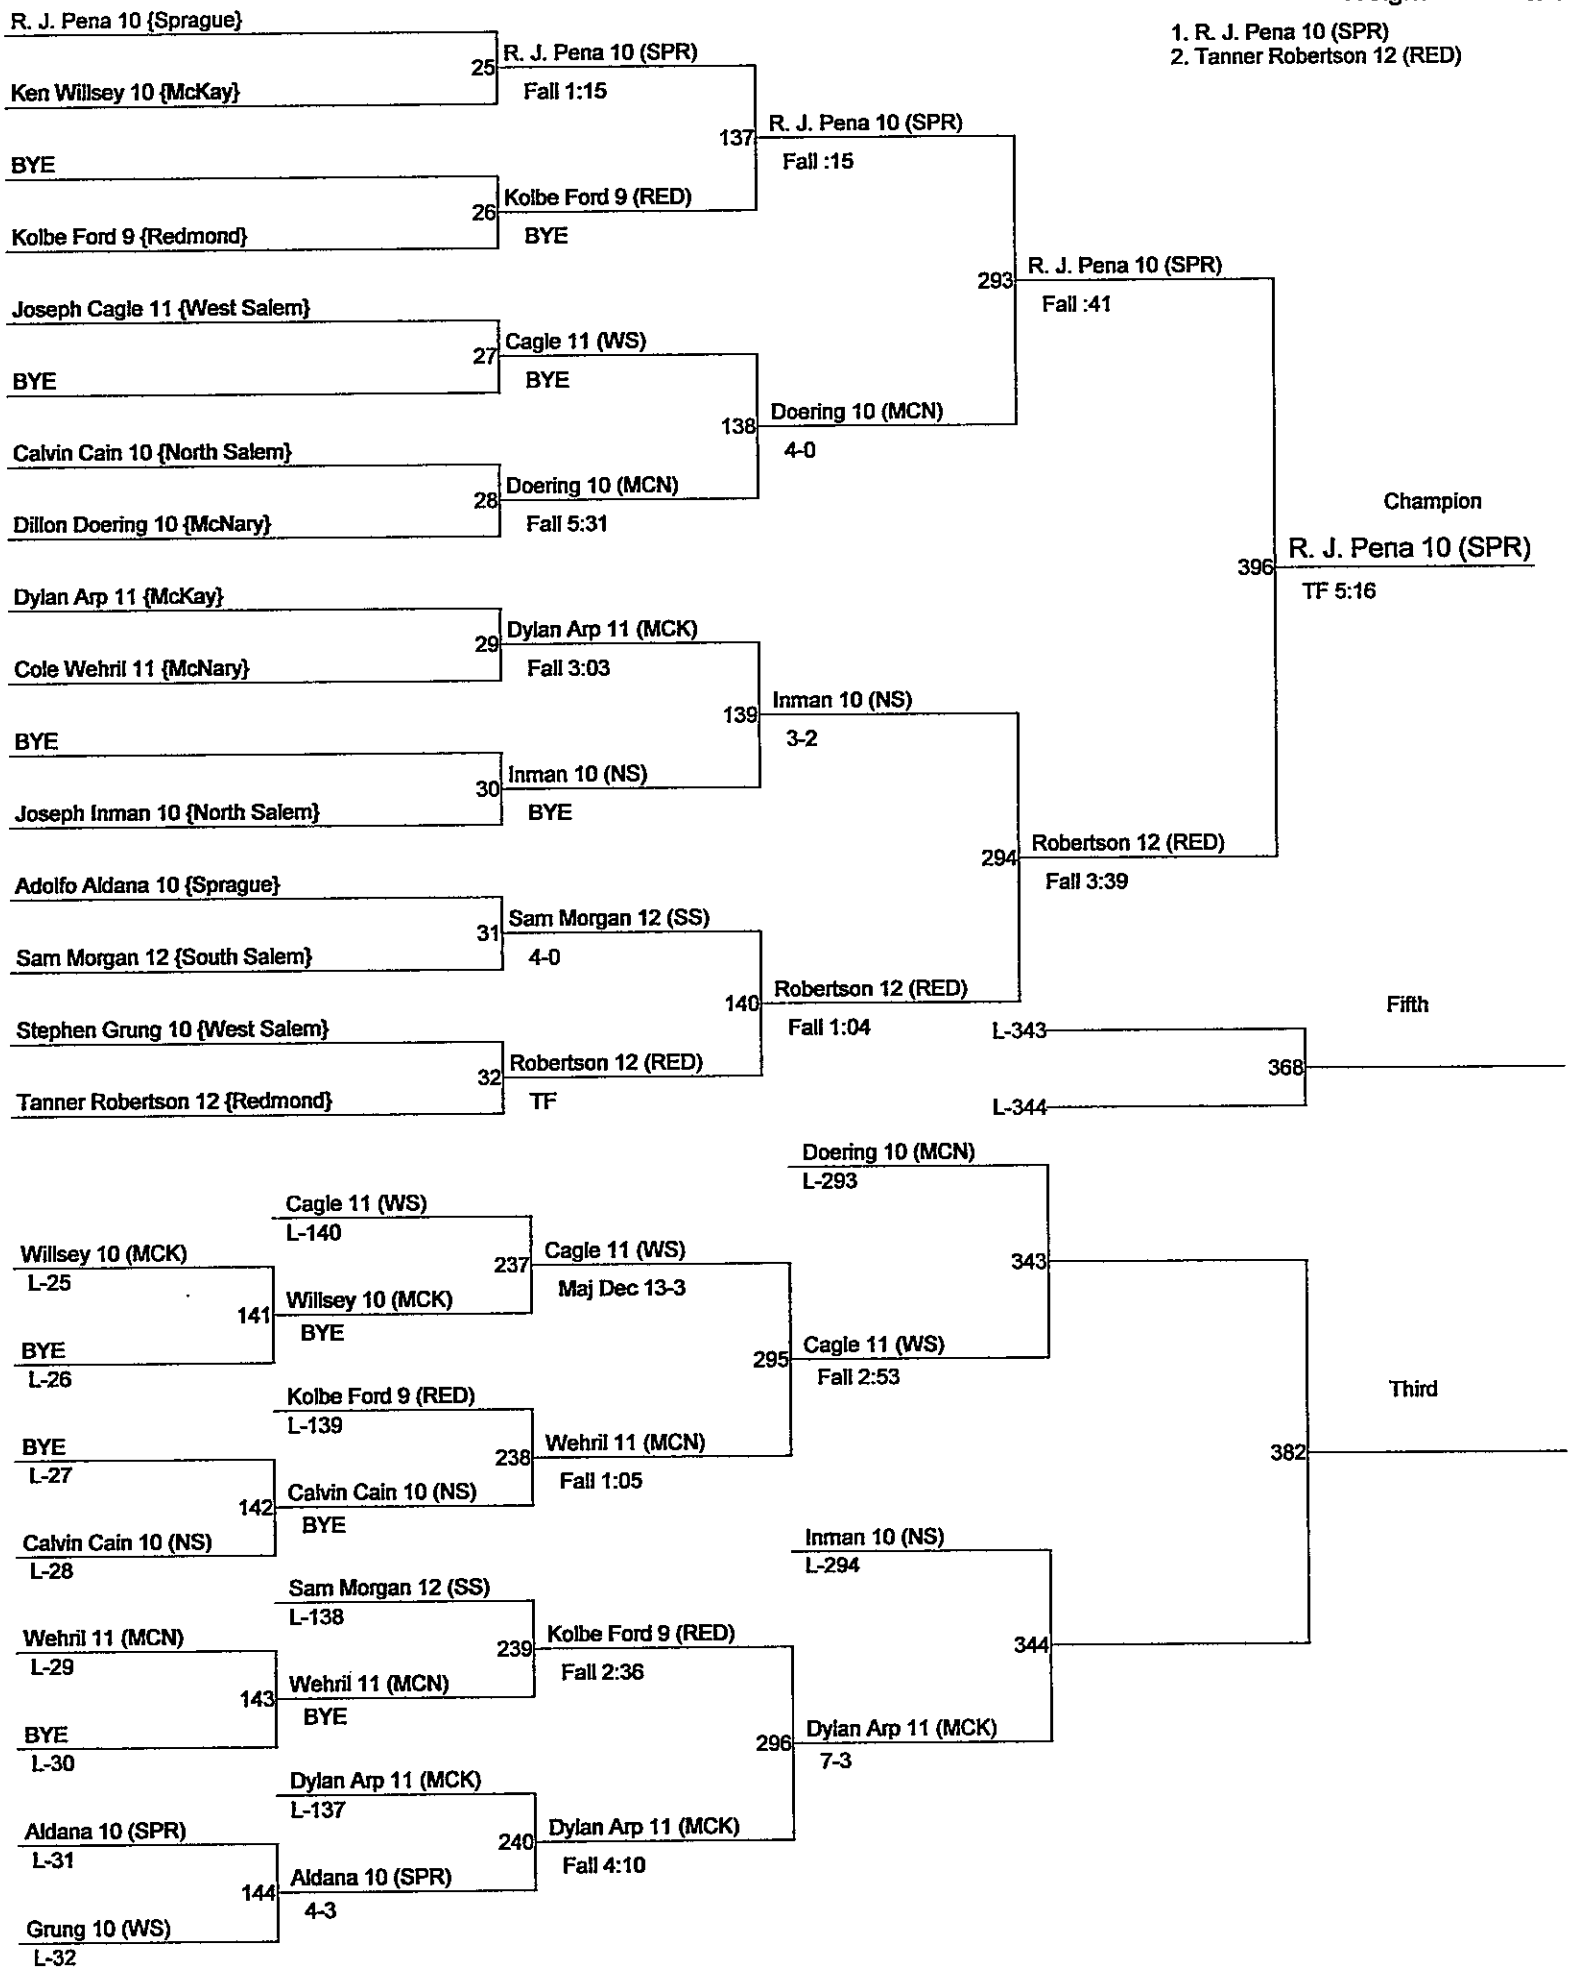

Central Valley District Tournament

Weight Class : 125

1. R. J. Pena 10 (SPR)
2. Tanner Robertson 12 (RED)