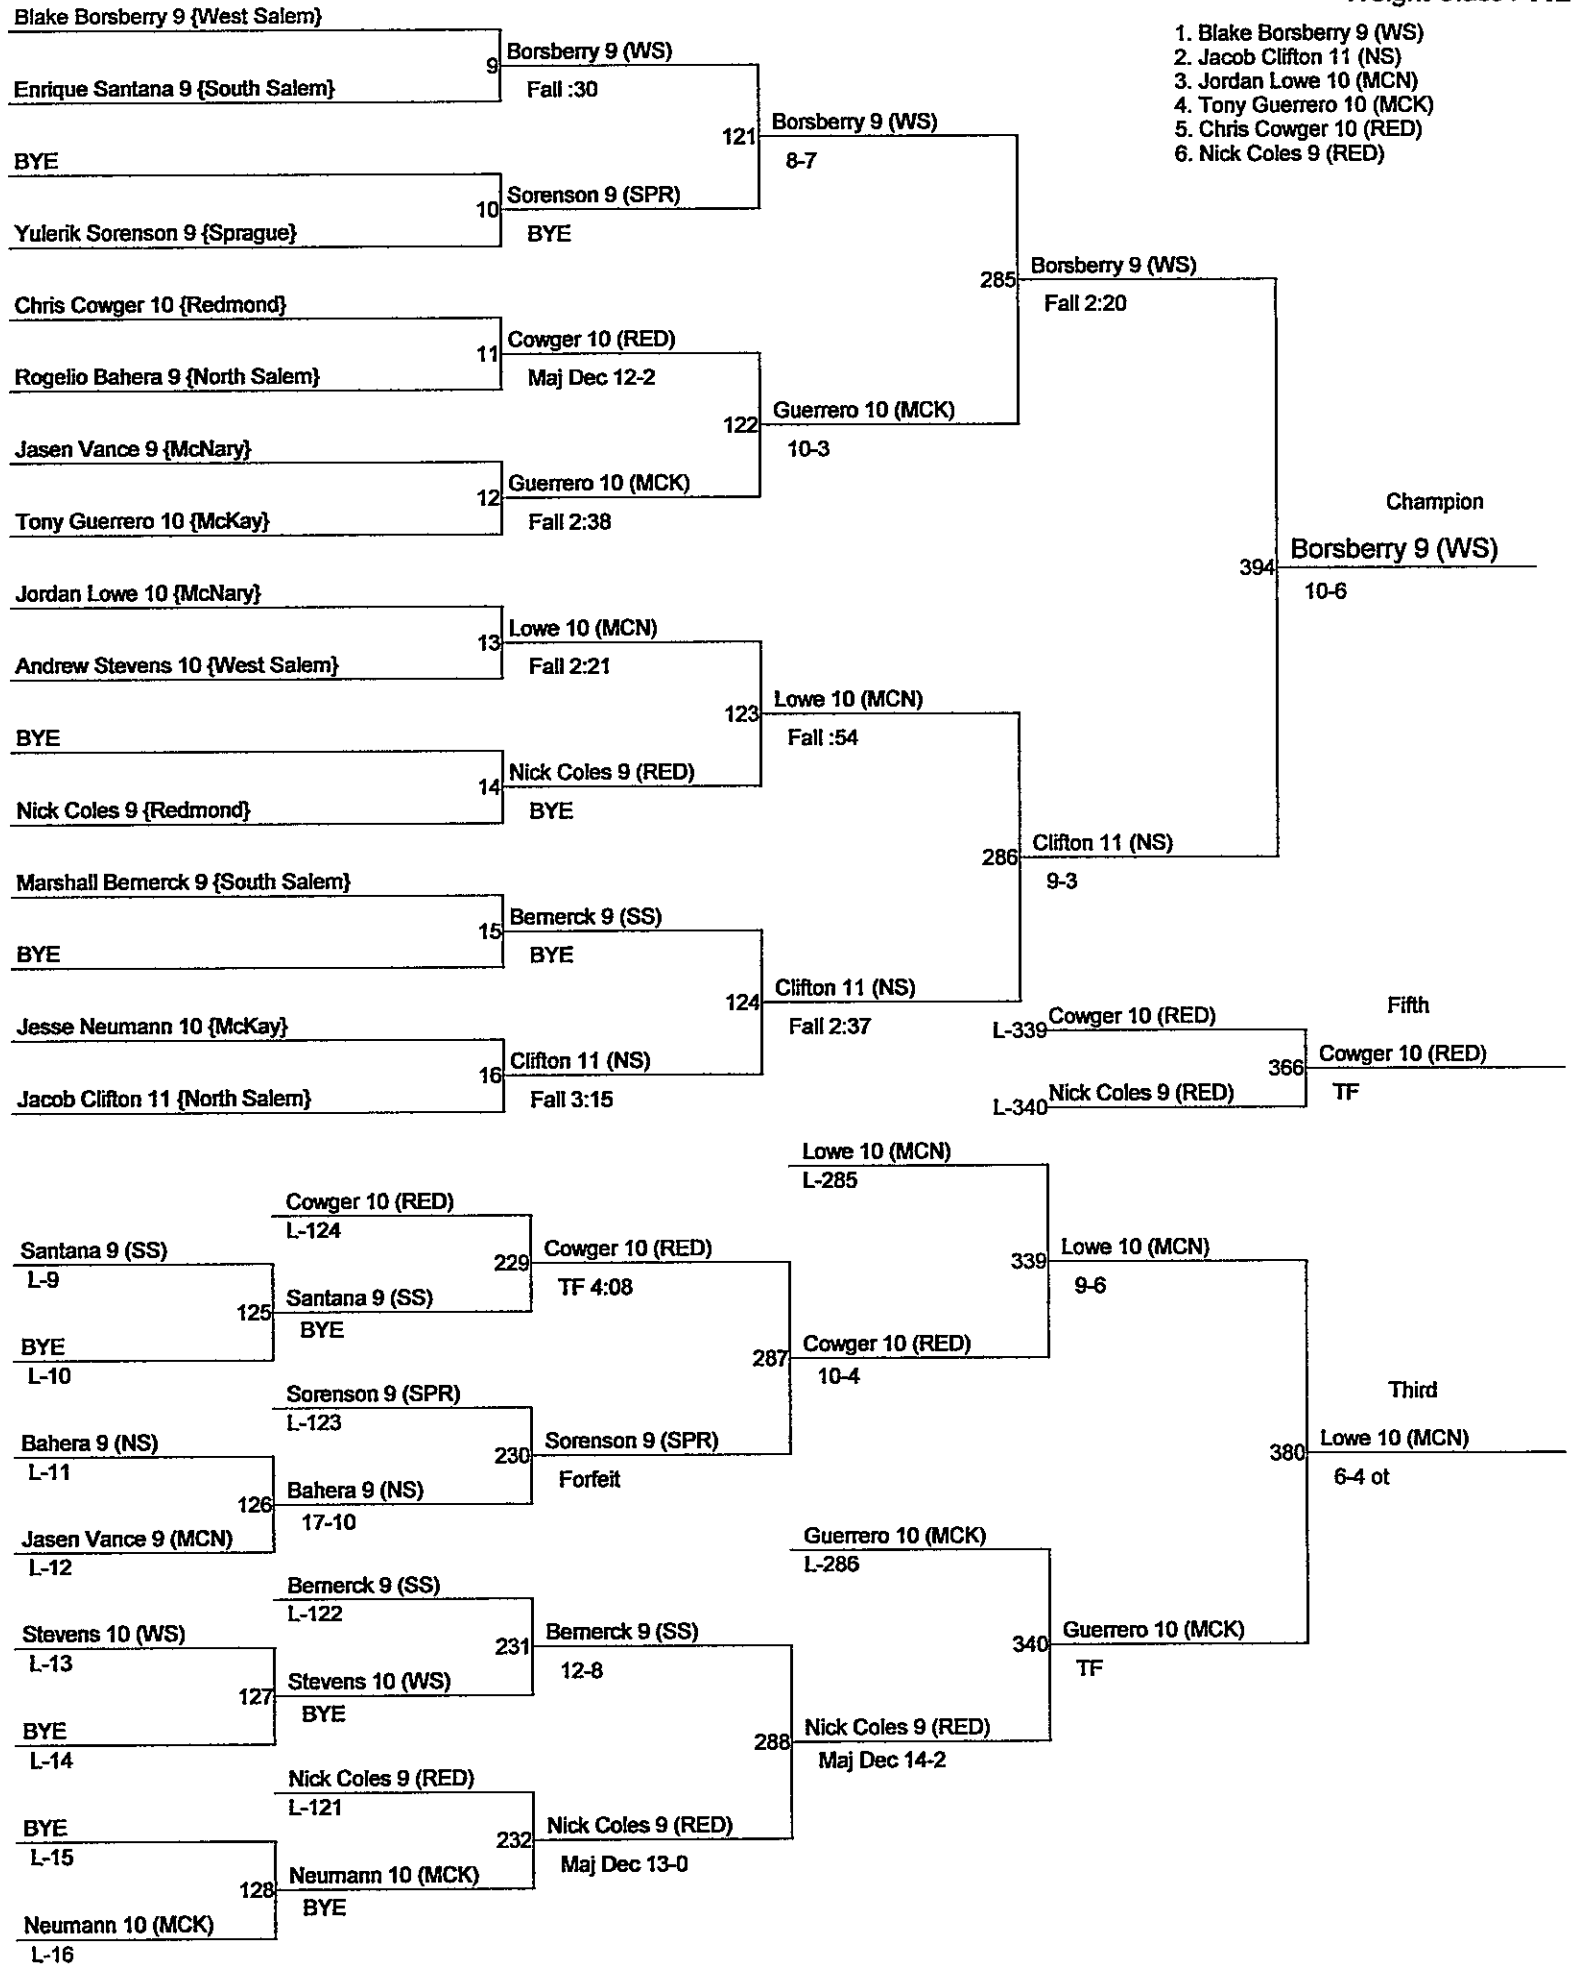

Central Valley District Tournament

Weight Class : 112

1. Blake Borsberry 9 (WS)
2. Jacob Clifton 11 (NS)
3. Jordan Lowe 10 (MCN)
4. Tony Guerrero 10 (MCK)
5. Chris Cowger 10 (RED)
6. Nick Coles 9 (RED)