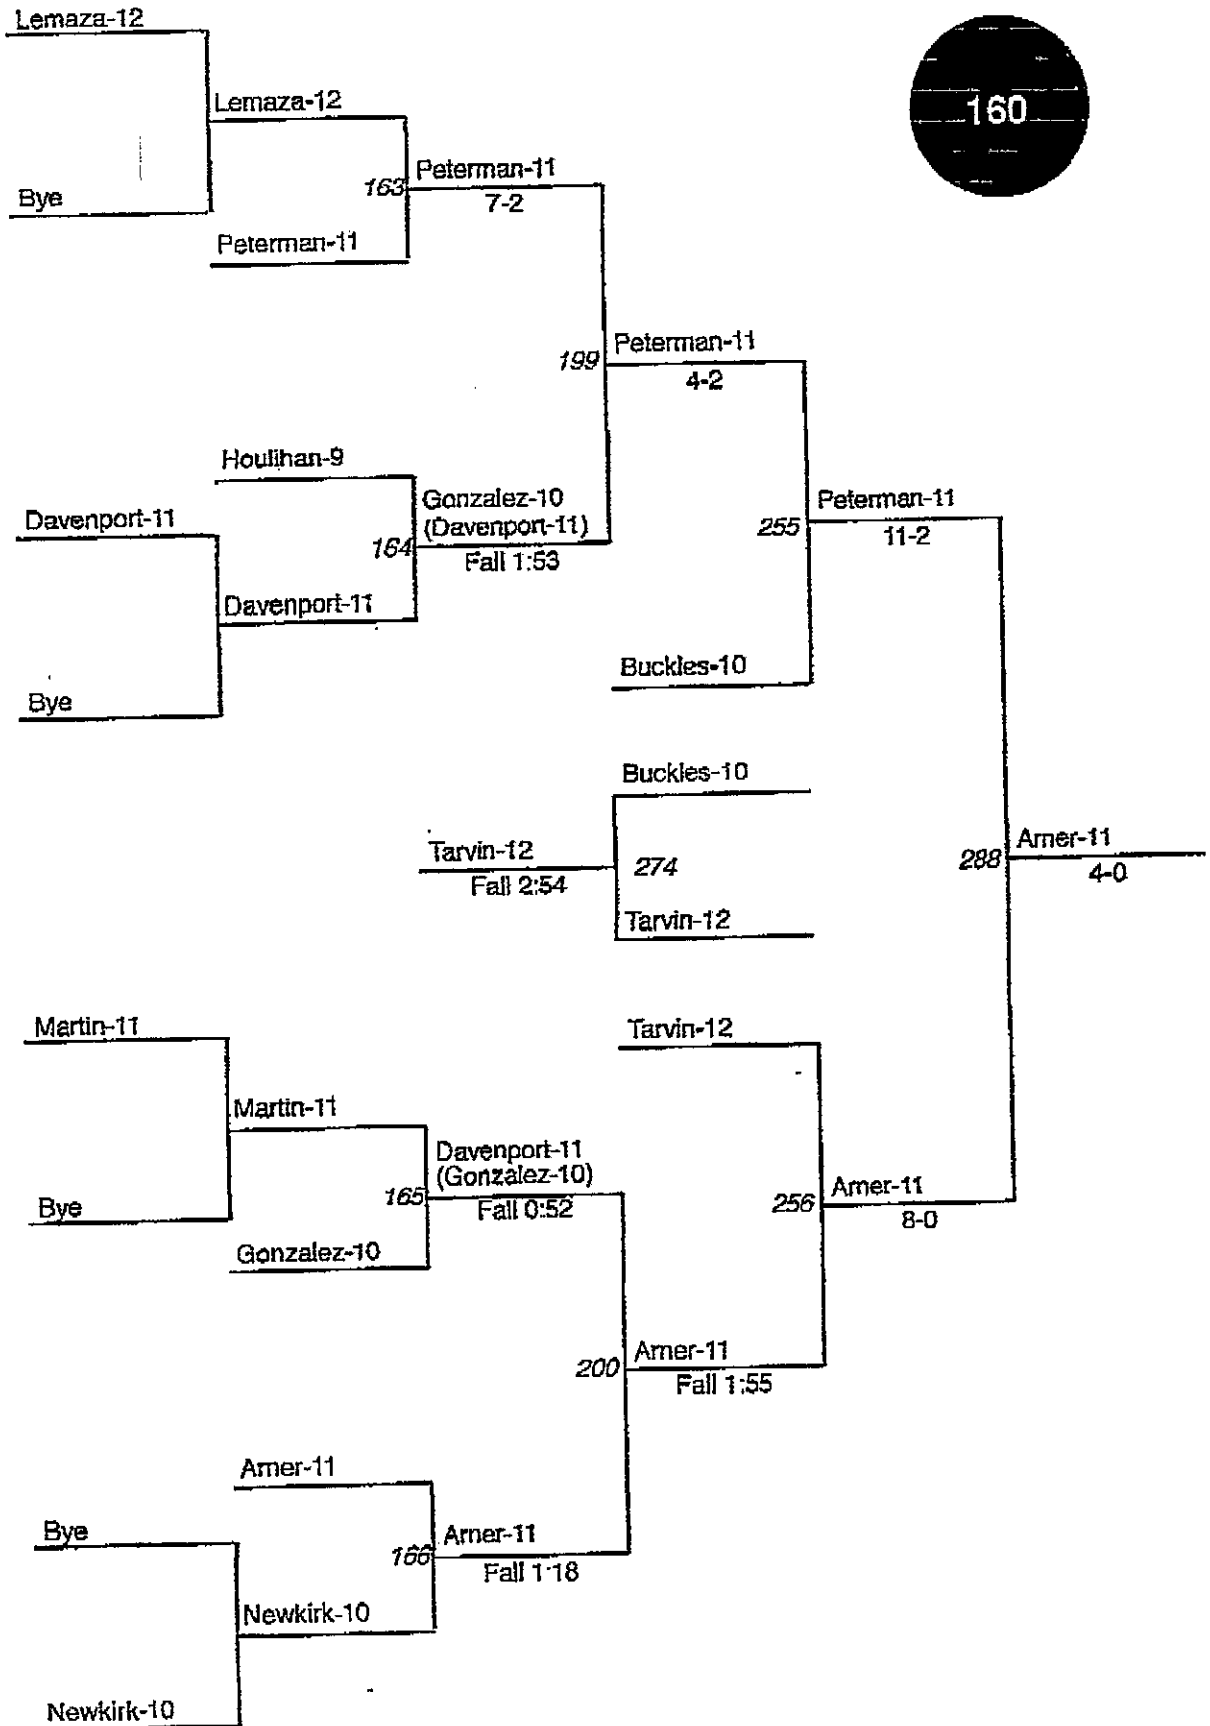

Central Valley District Tourna CONSOLATION