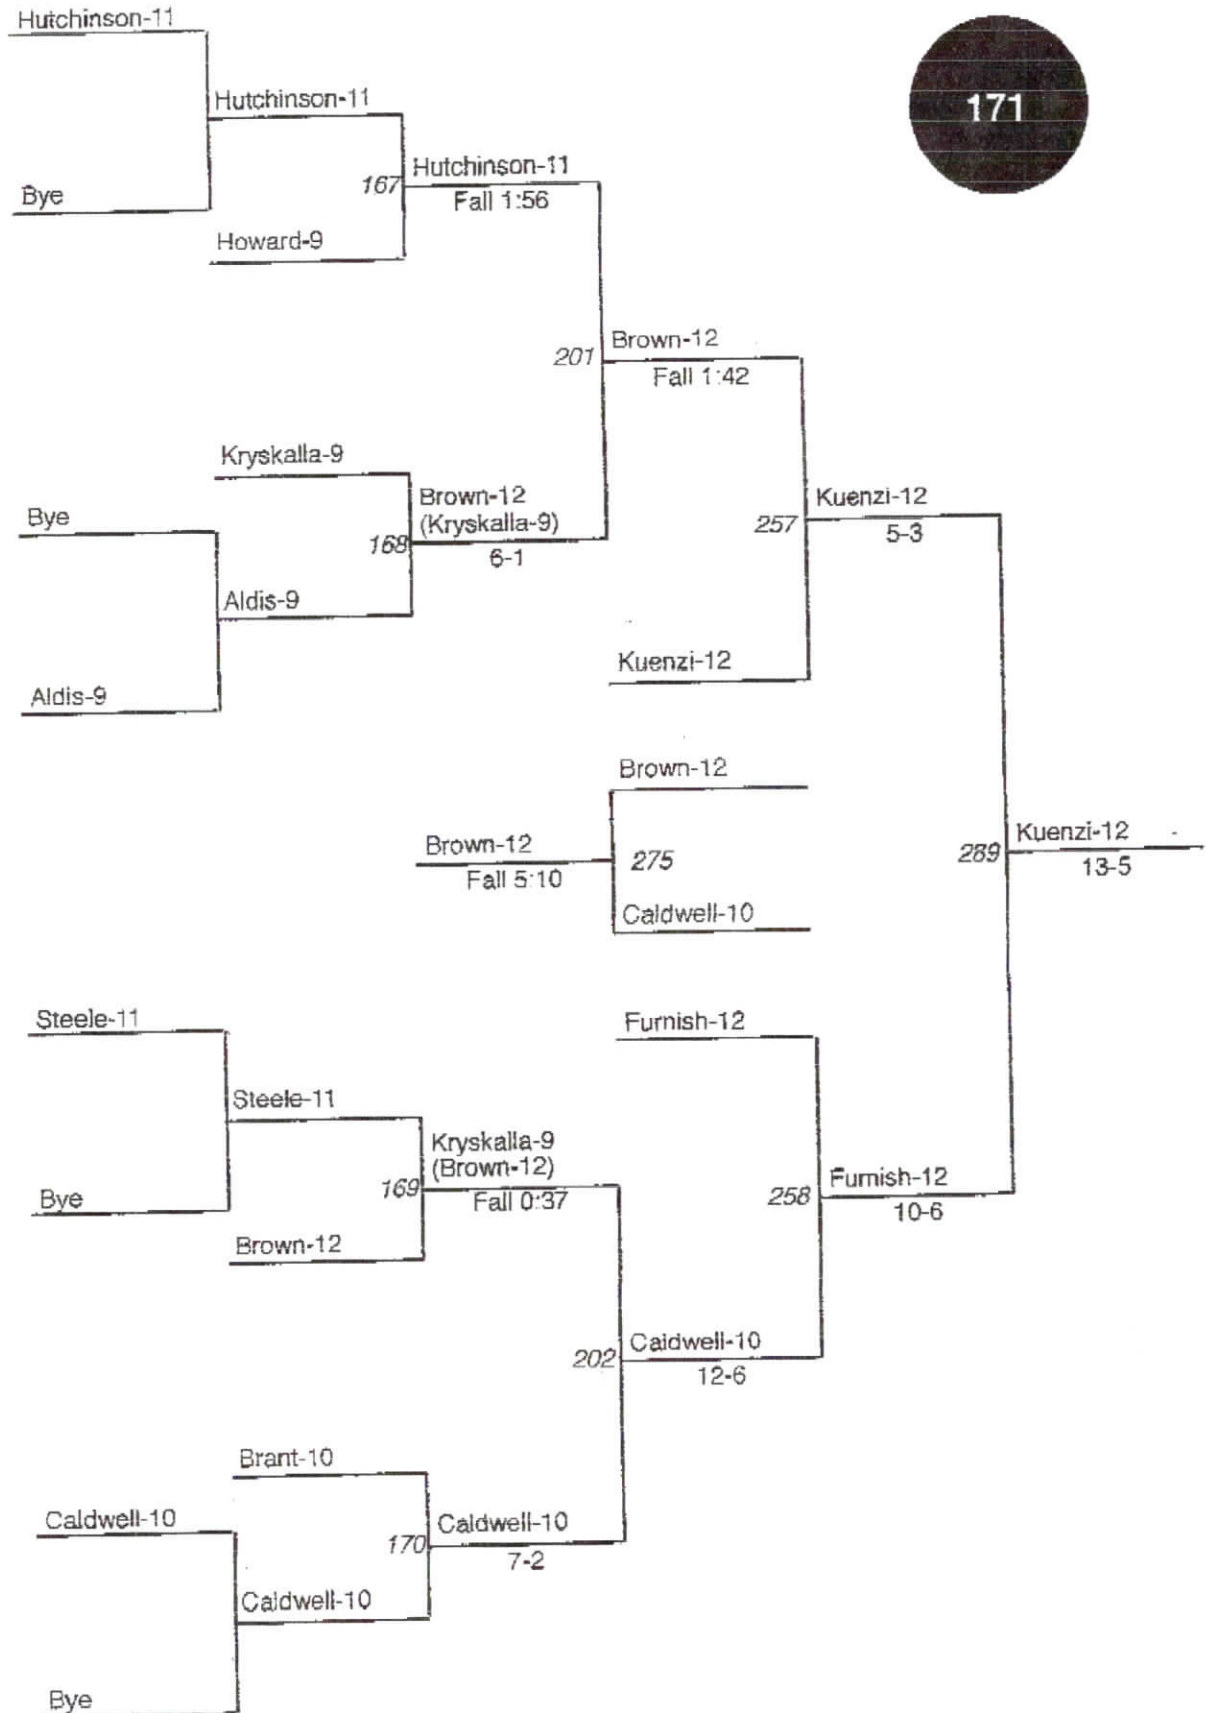

Central Valley District Tourna CONSOLATION