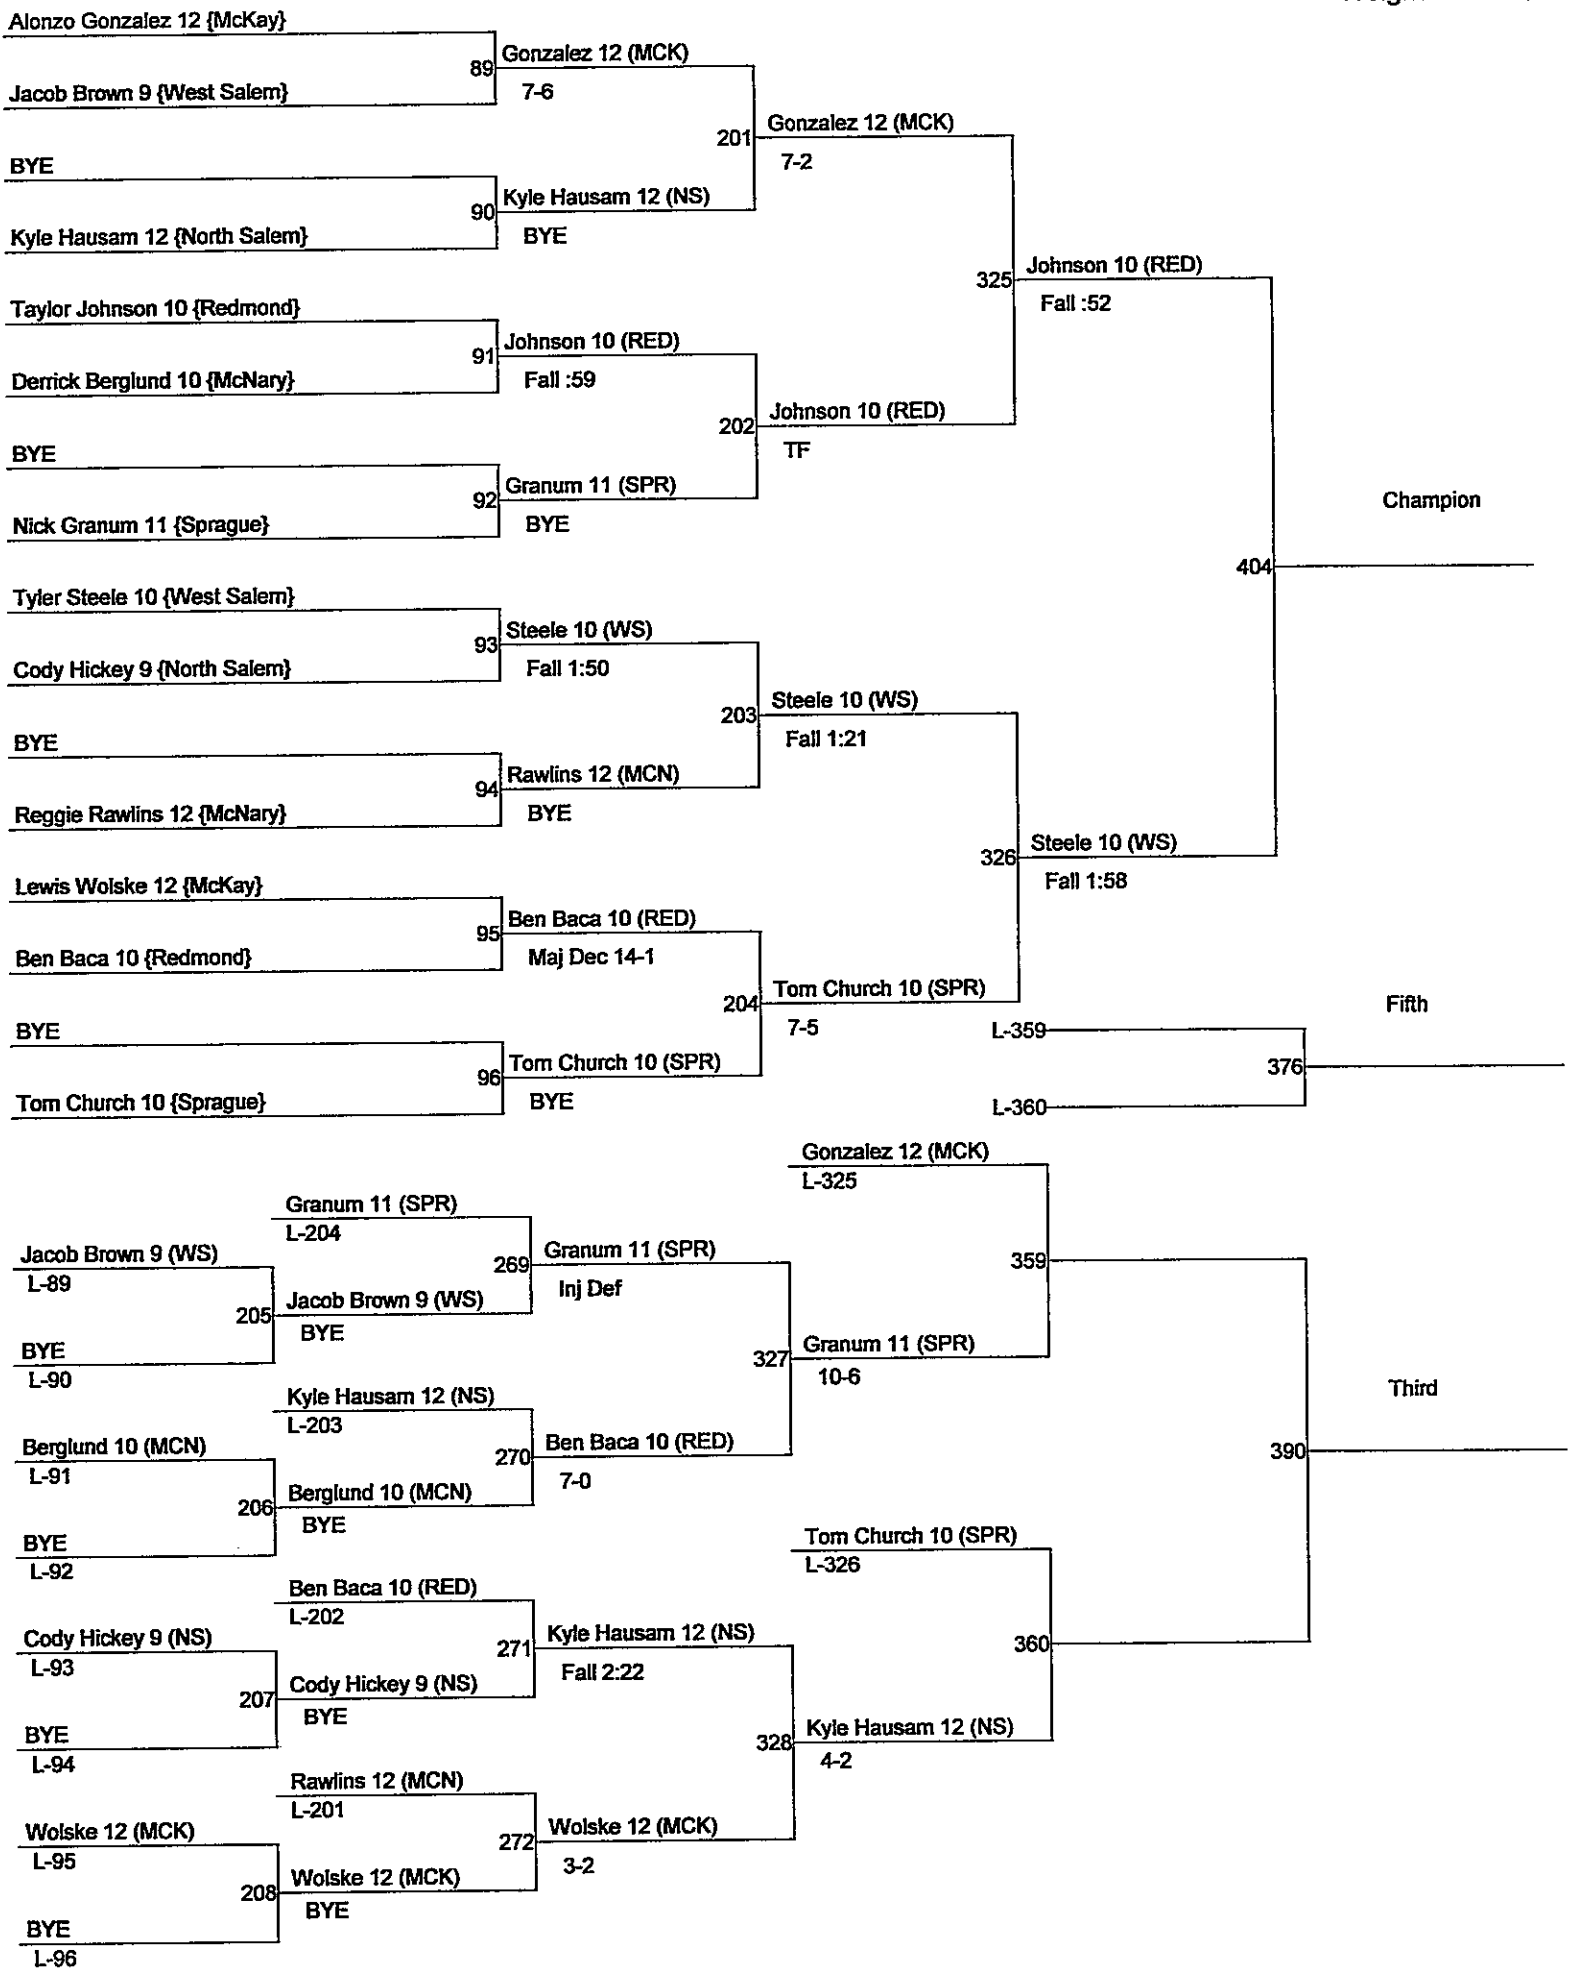

Central Valley District Tournament

Weight Class : 189