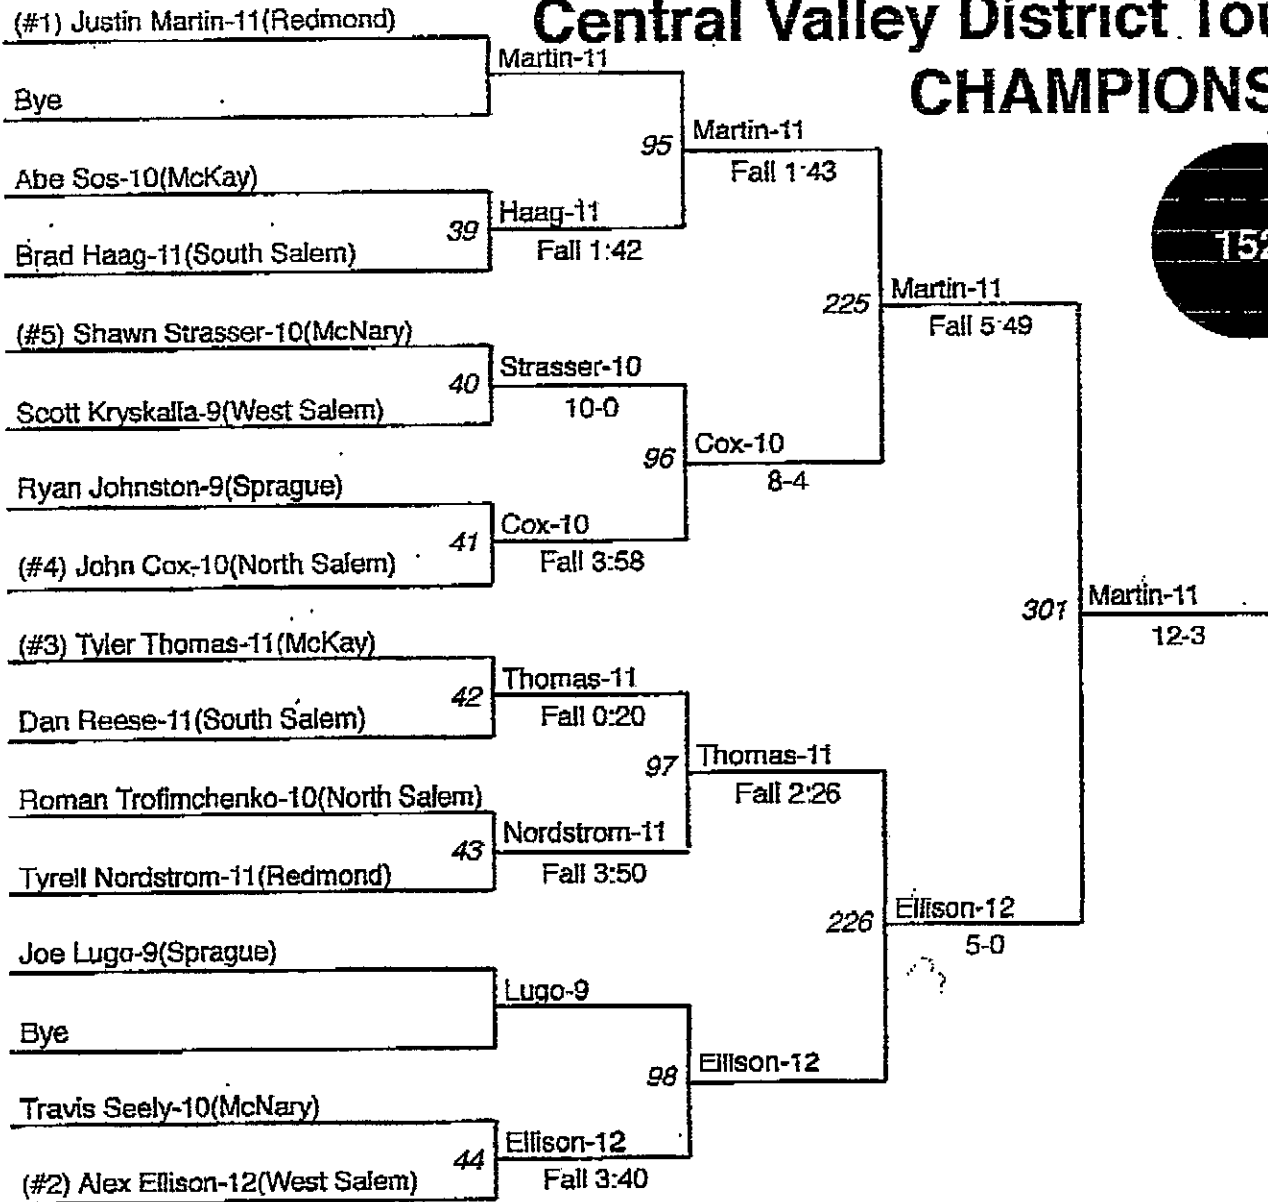

Klein-12
Fall 1:37

Central Valley District Tourna CONSOLATION

2007-02-10 11:05 AM

Central Valley District Tourna CHAMPIONSHIP

Central Valley District Tourna CONSOLATION

Central Valley District Tourna CHAMPIONSHIP