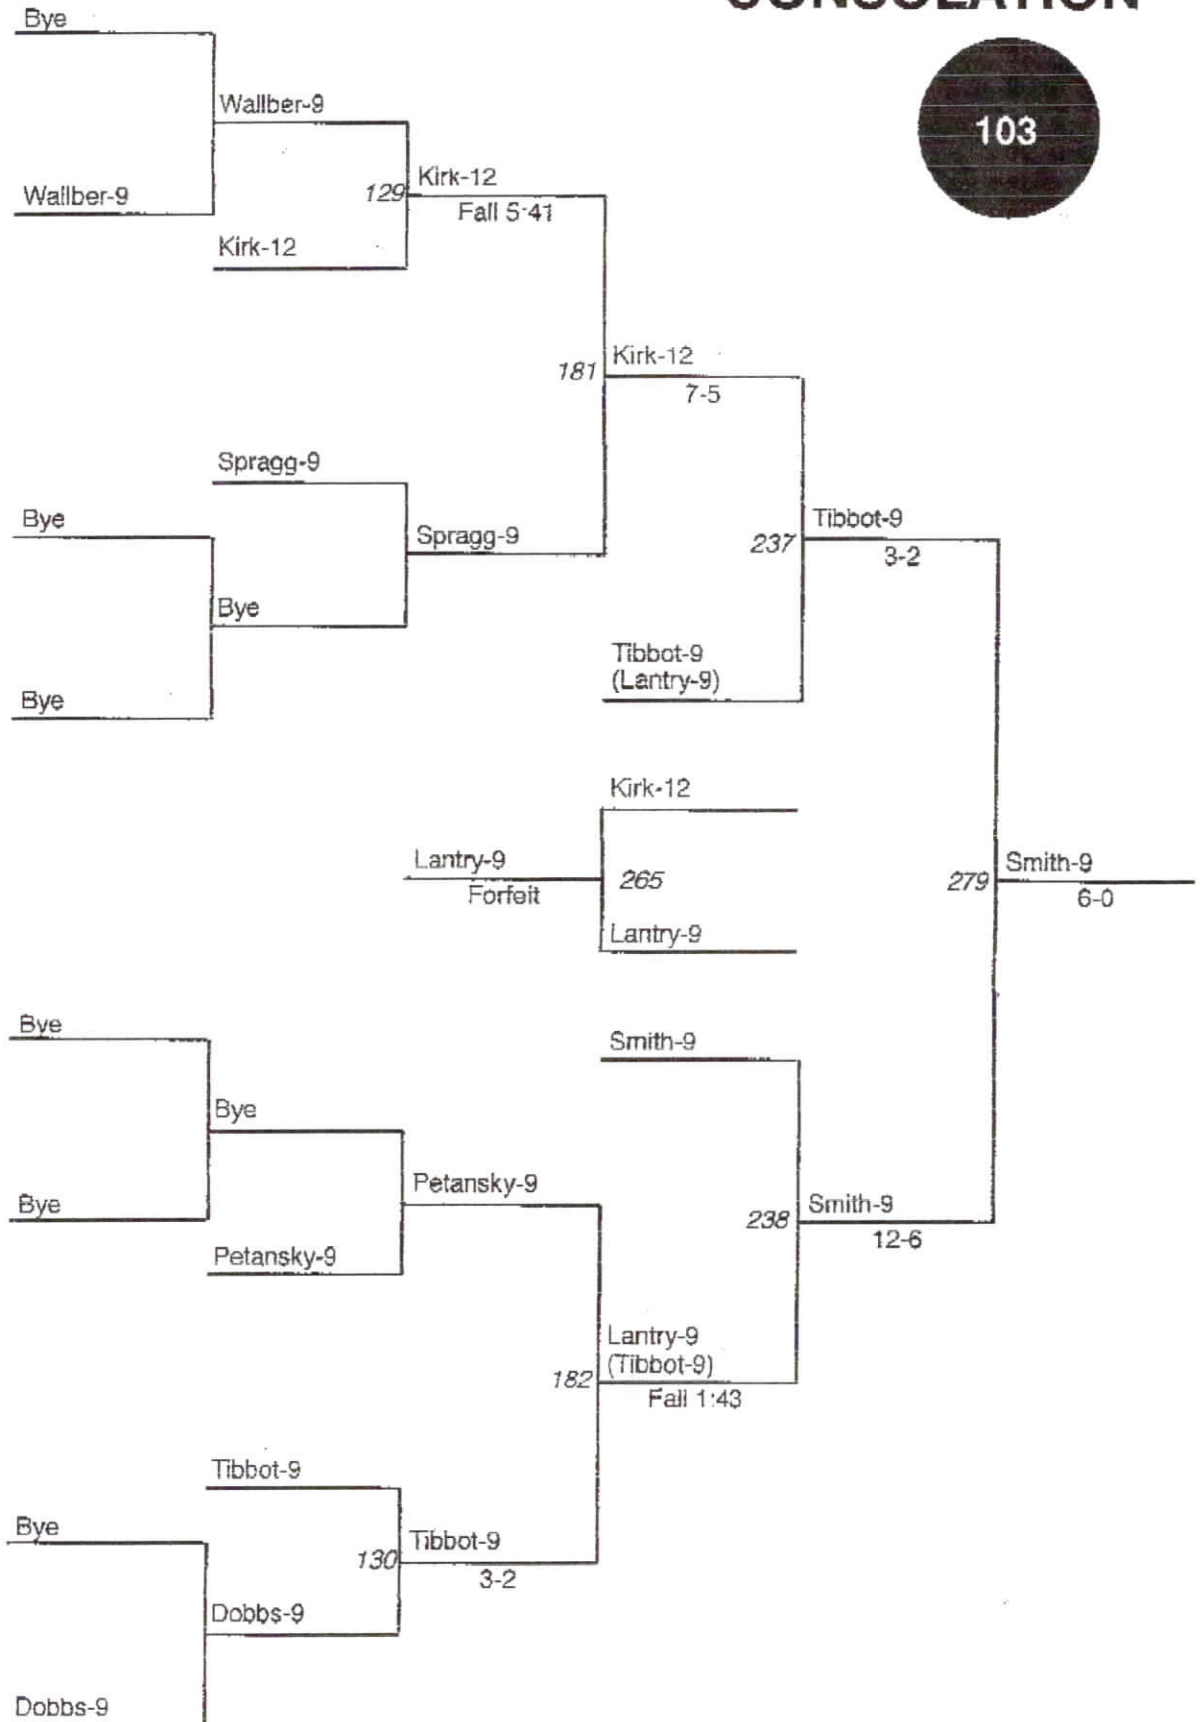

Central Valley District Tourna CONSOLATION