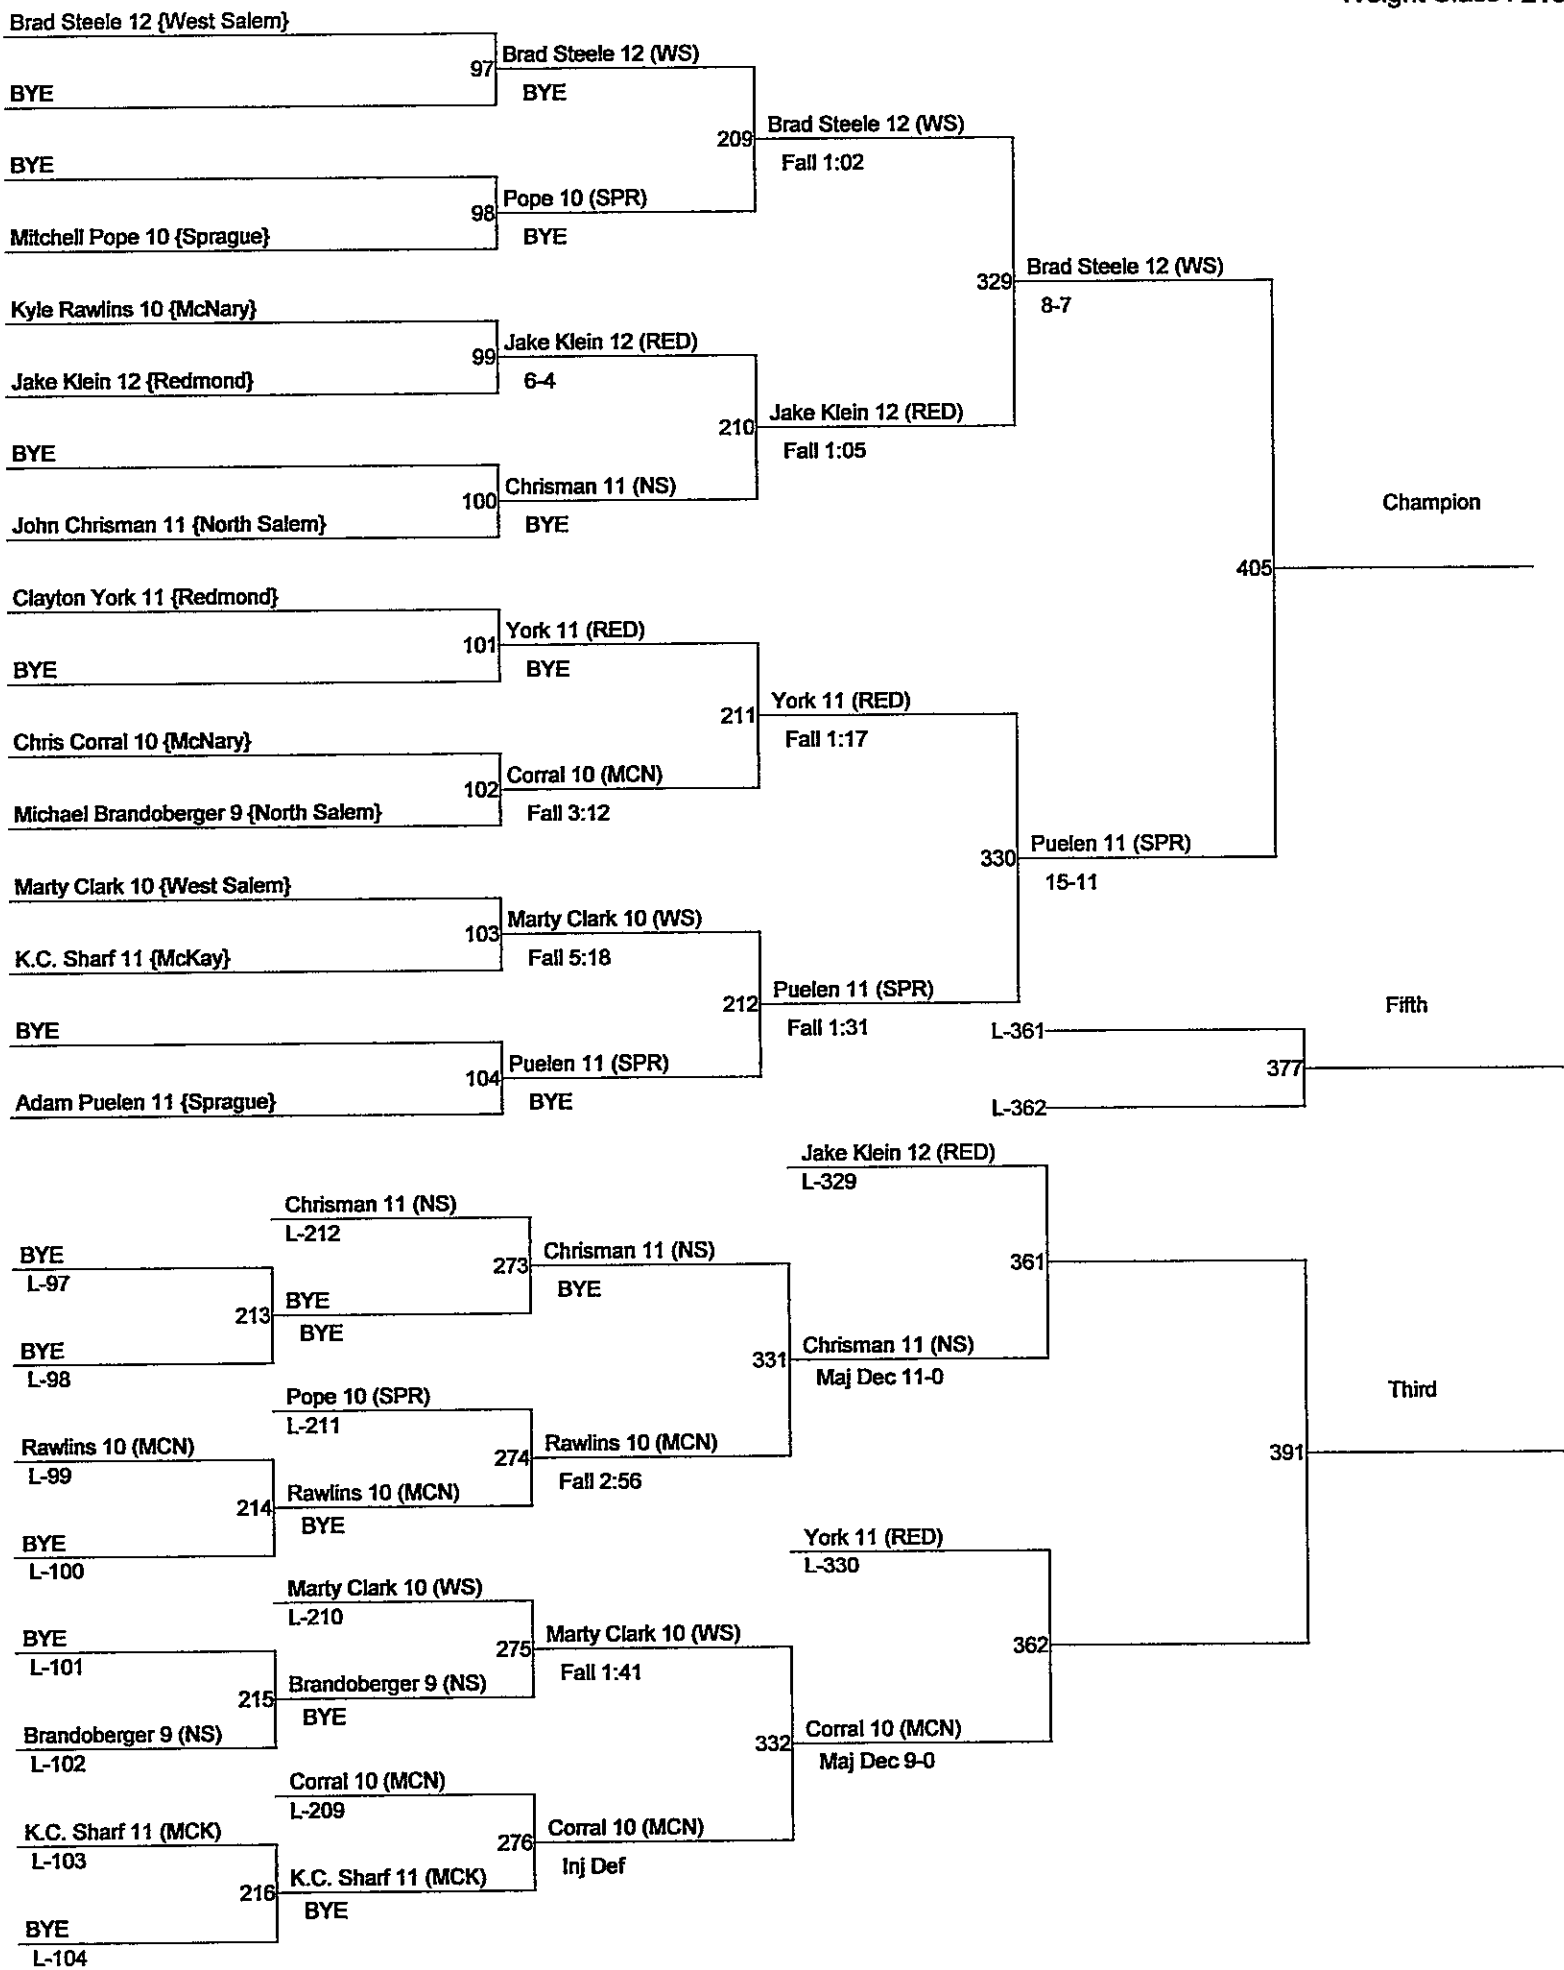

Weight Class : 171

Central Valley District Tournament

Weight Class : 189

Central Valley District Tournament

Weight Class : 215

Central Valley District Tournament

Weight Class : 275

Central Valley District Tournament