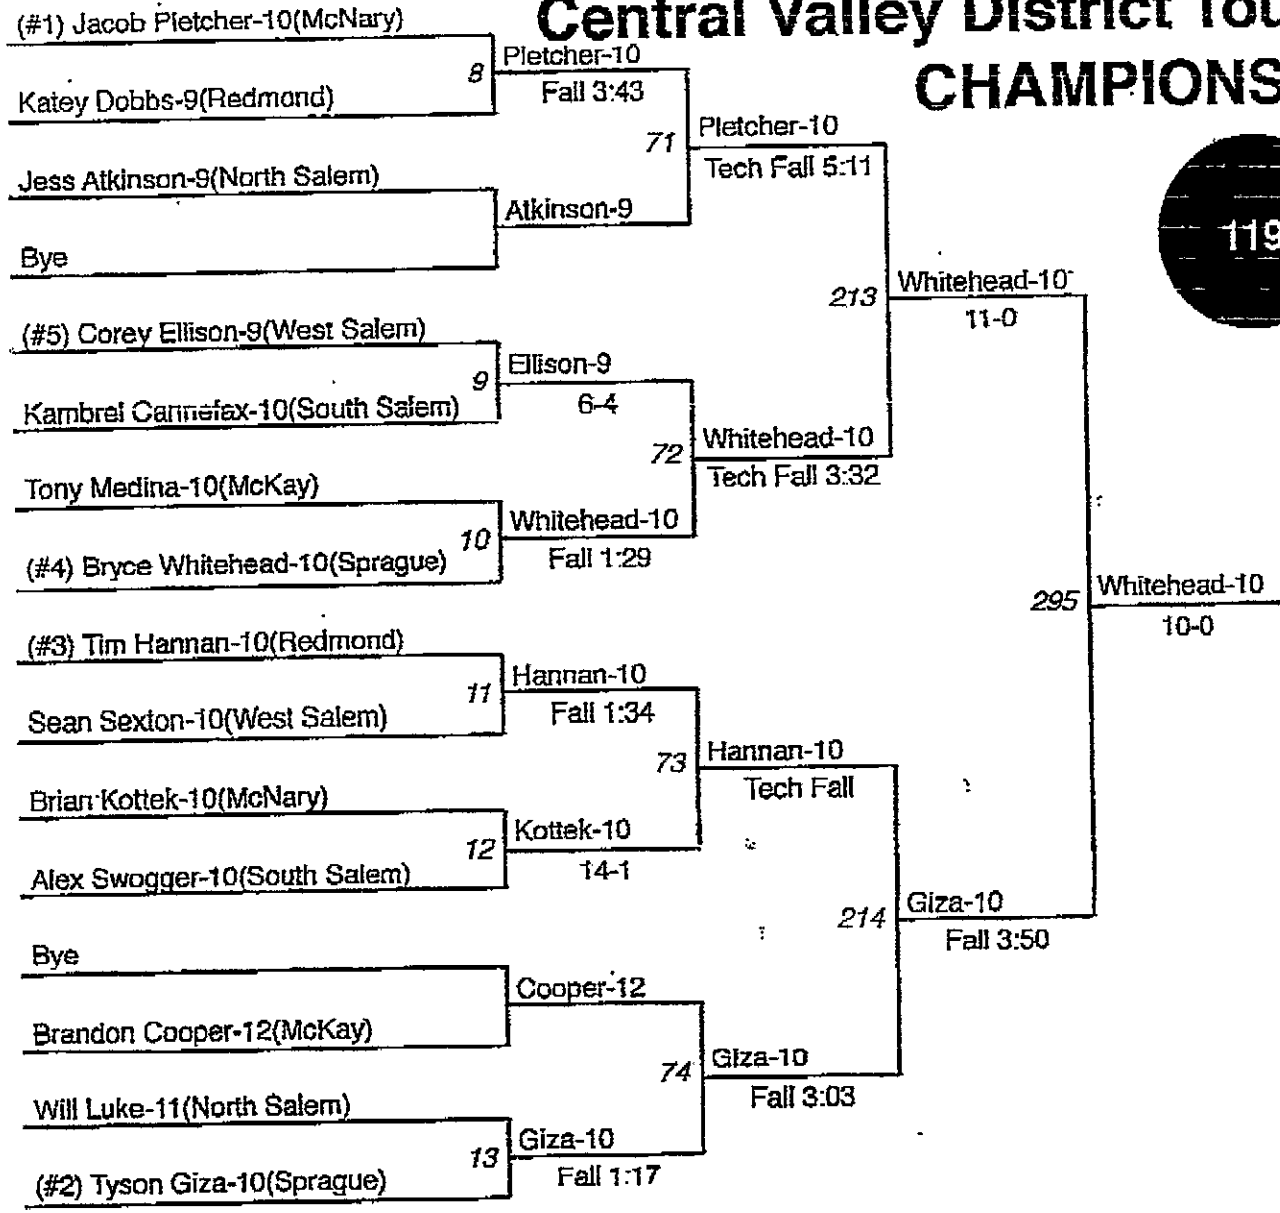

Berneck-9

70 Clifton-11
Fall 2:37

Clifton-11
Fall 3:15

Central Valley District Tourna CONSOLATION

Vertical text on the right edge of the page.

Central Valley District Tourna CHAMPIONSHIP

Central Valley District Tourna CONSOLATION