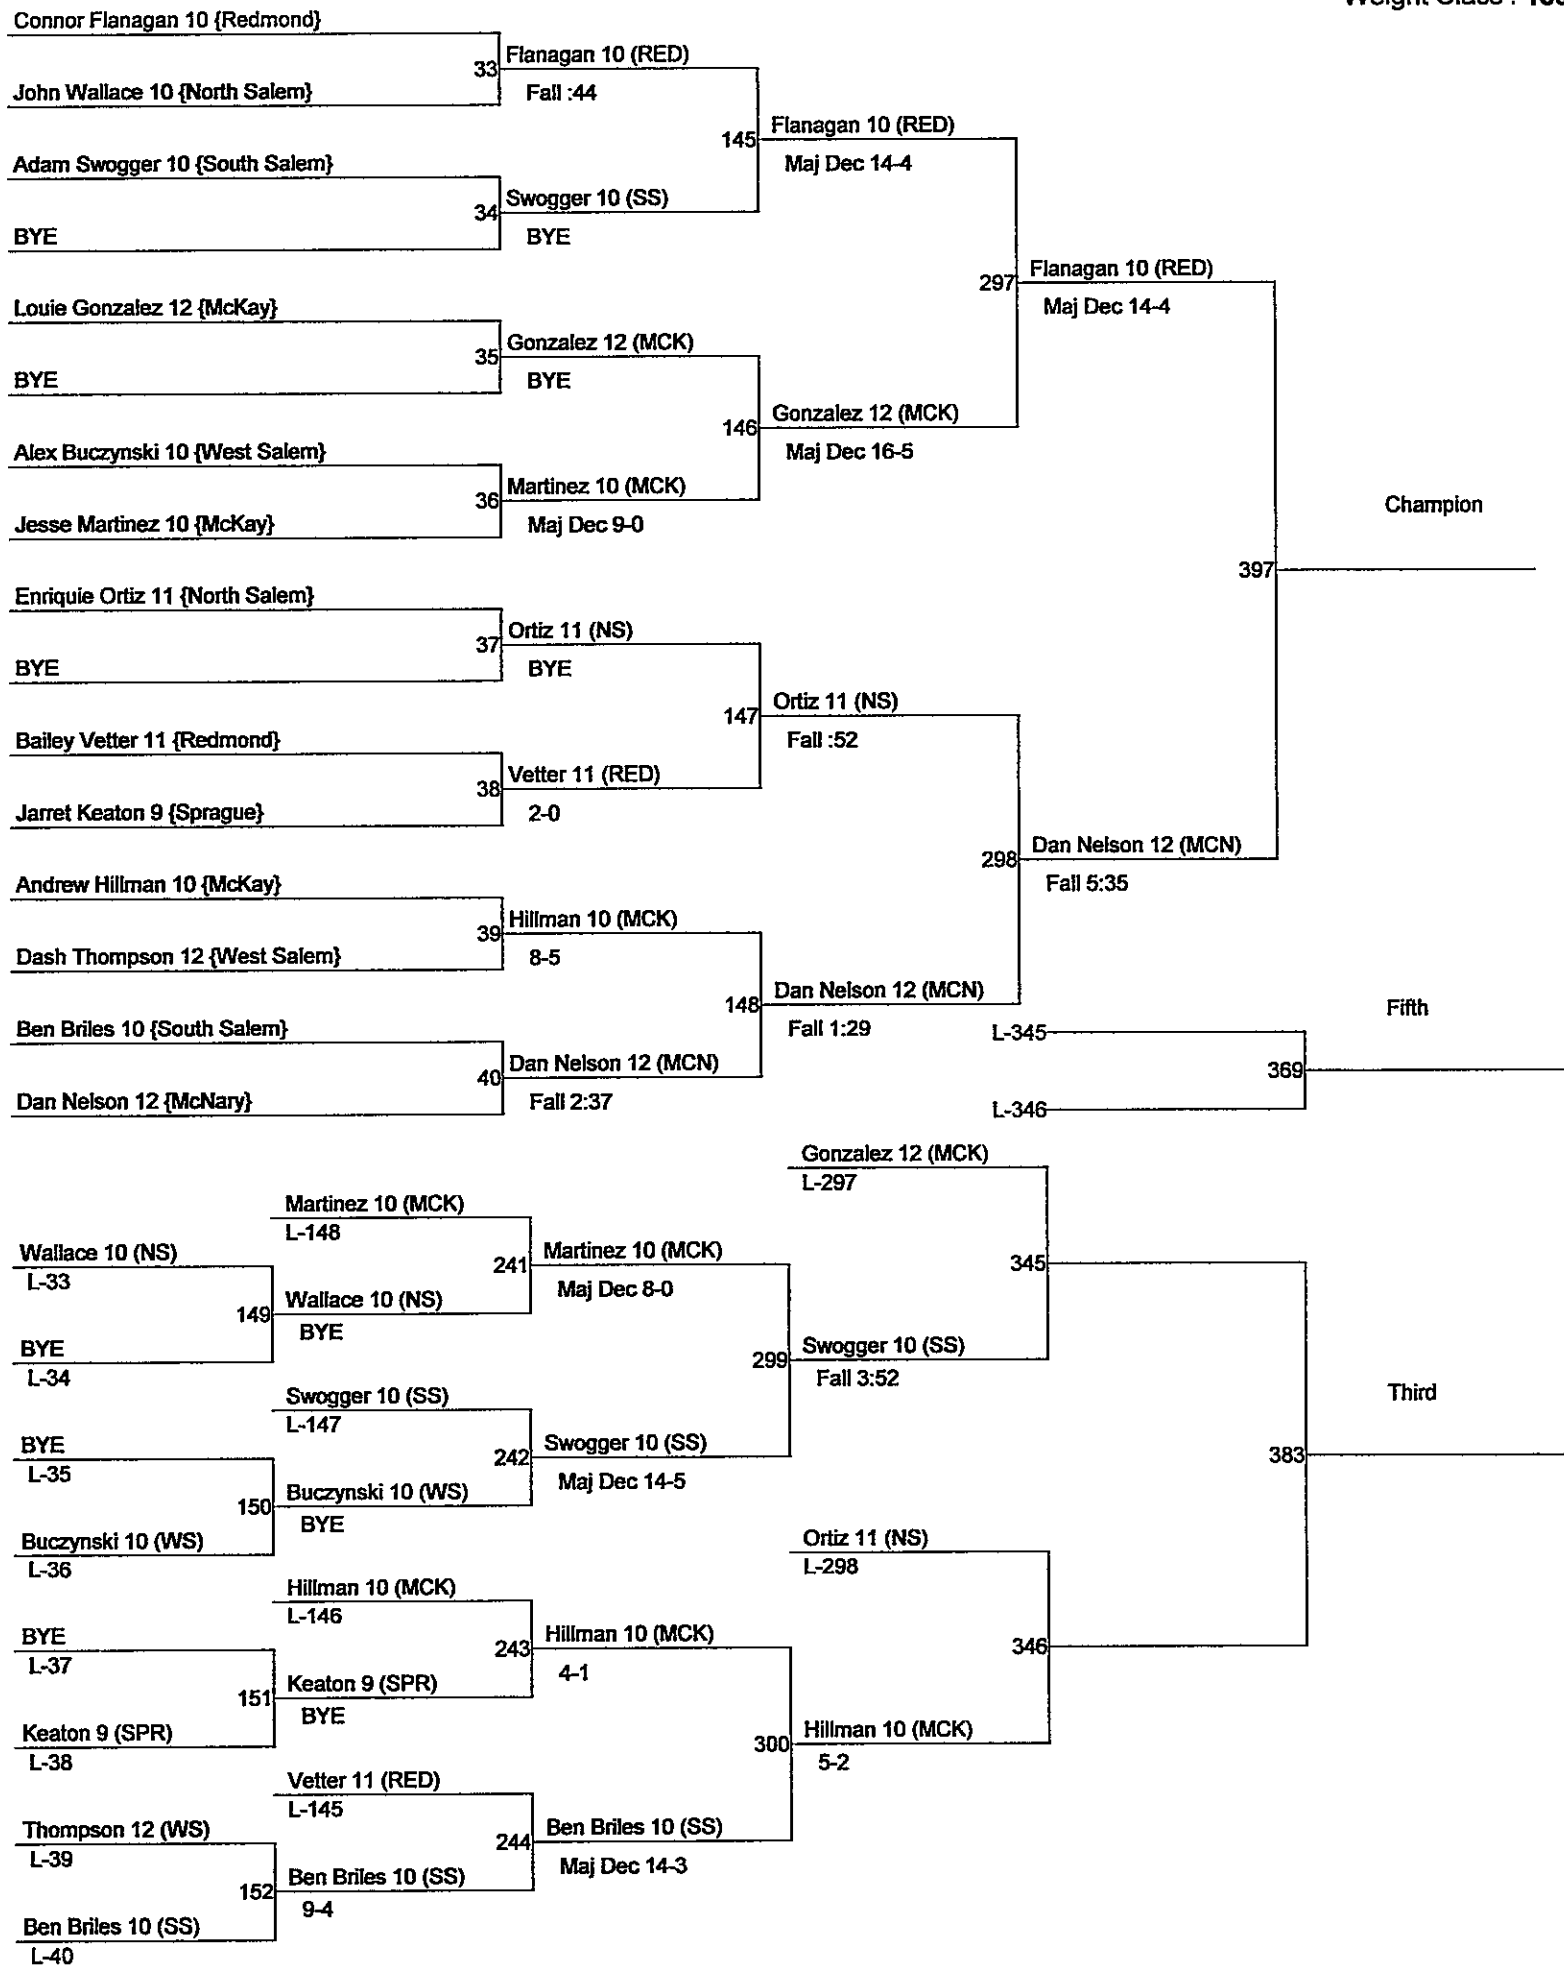

Central Valley District Tournament

Weight Class : 130