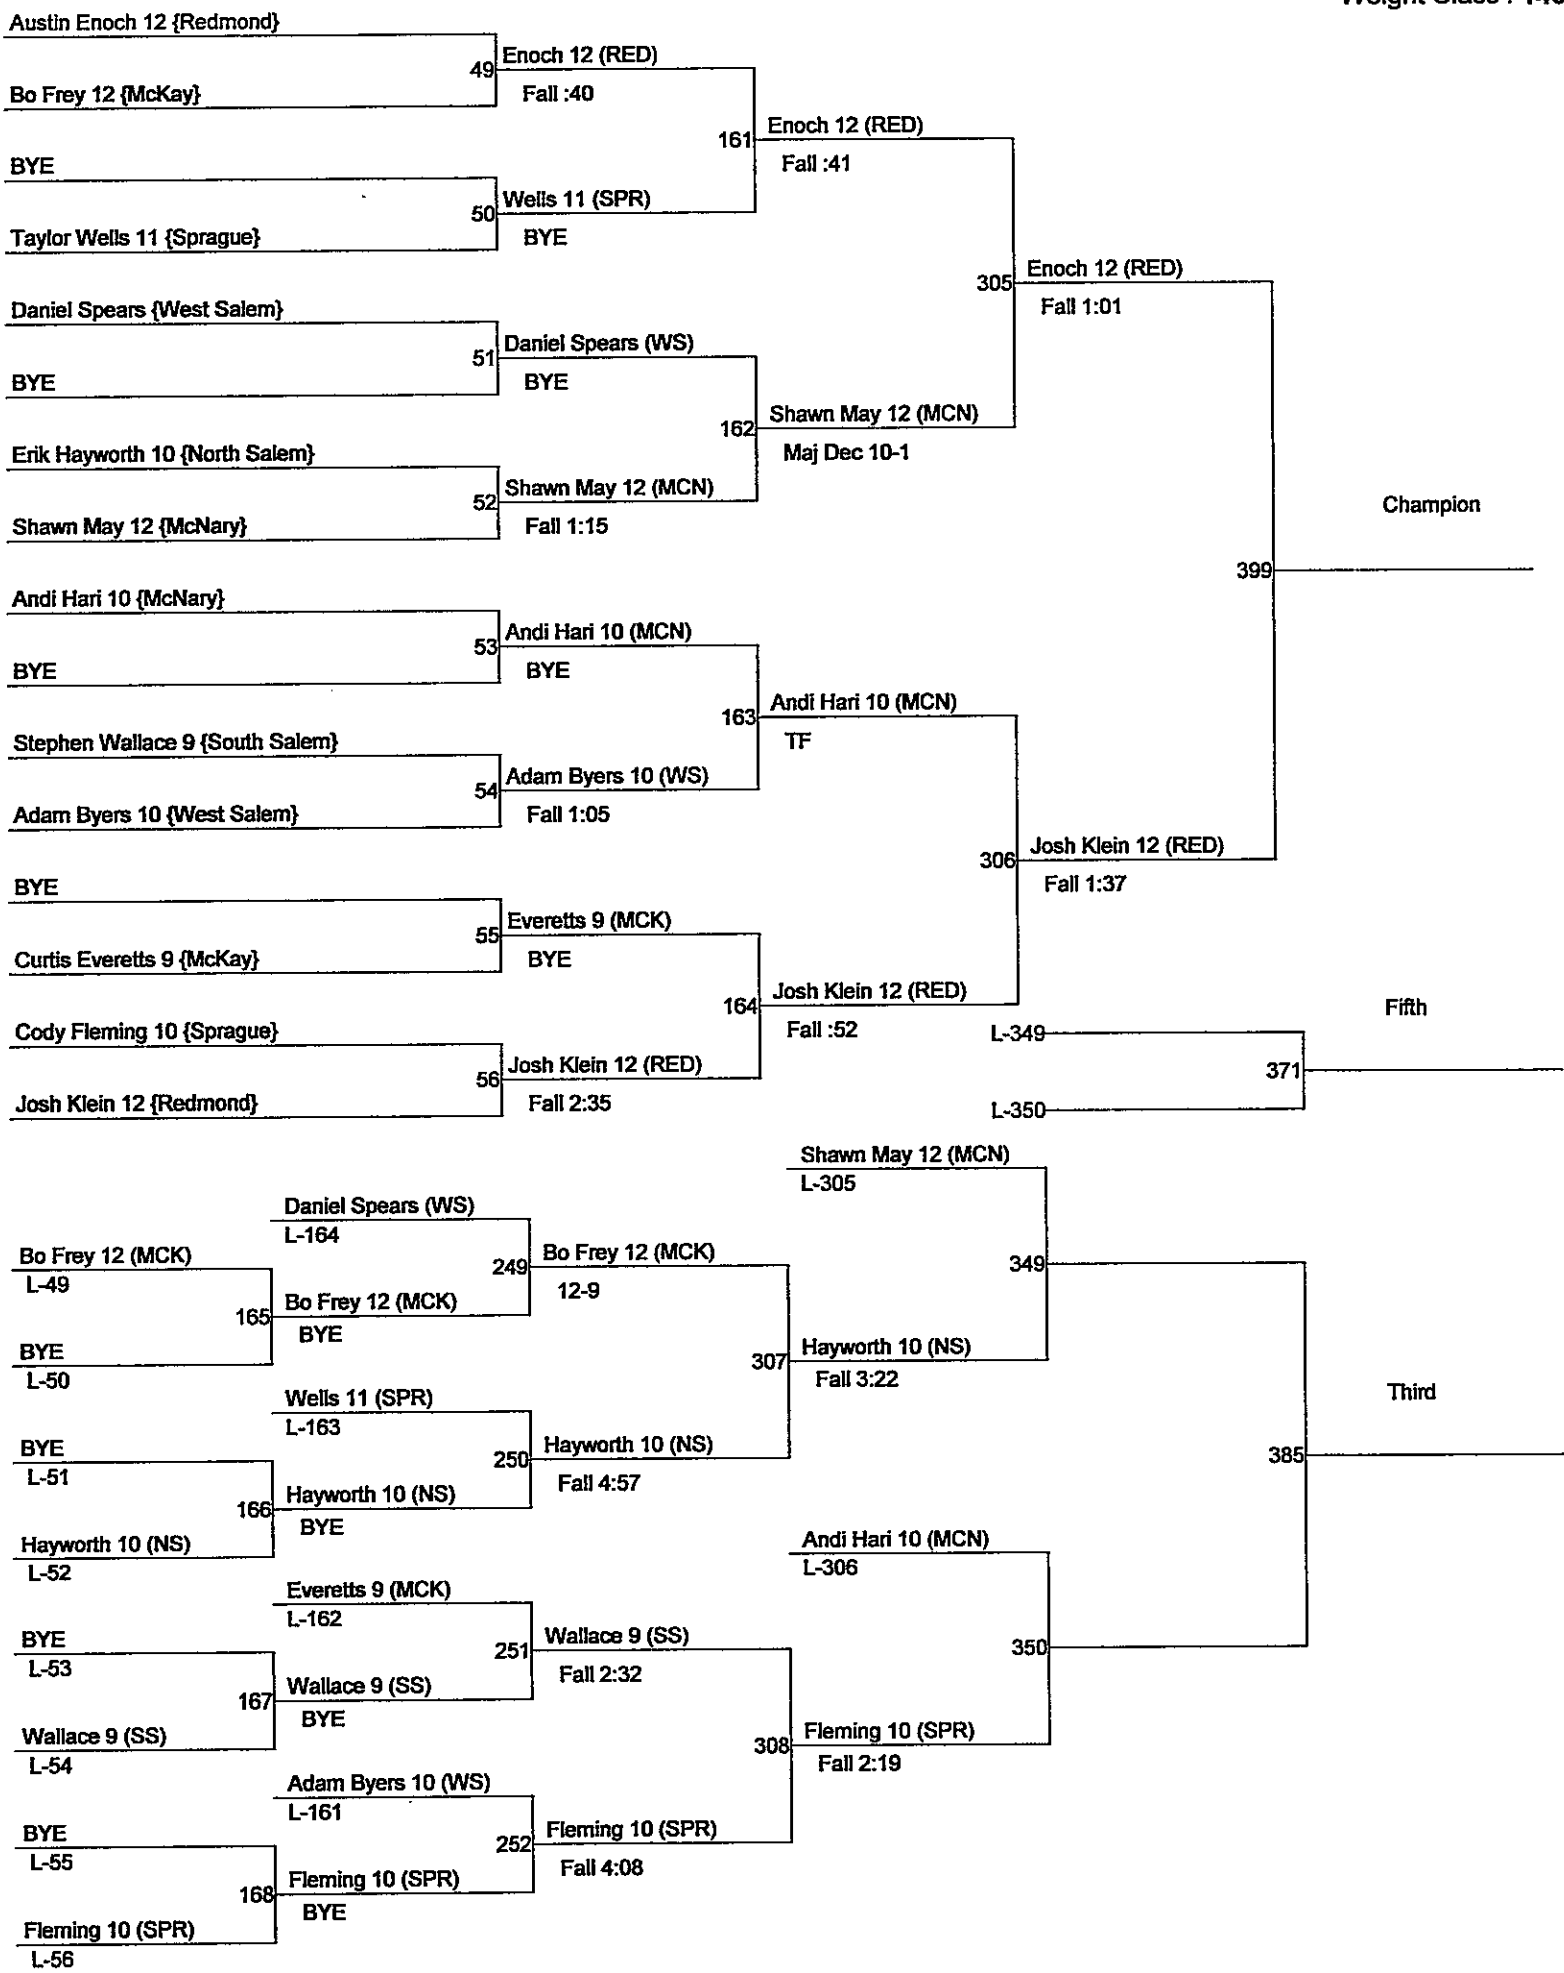

Central Valley District Tournament

Weight Class : 140