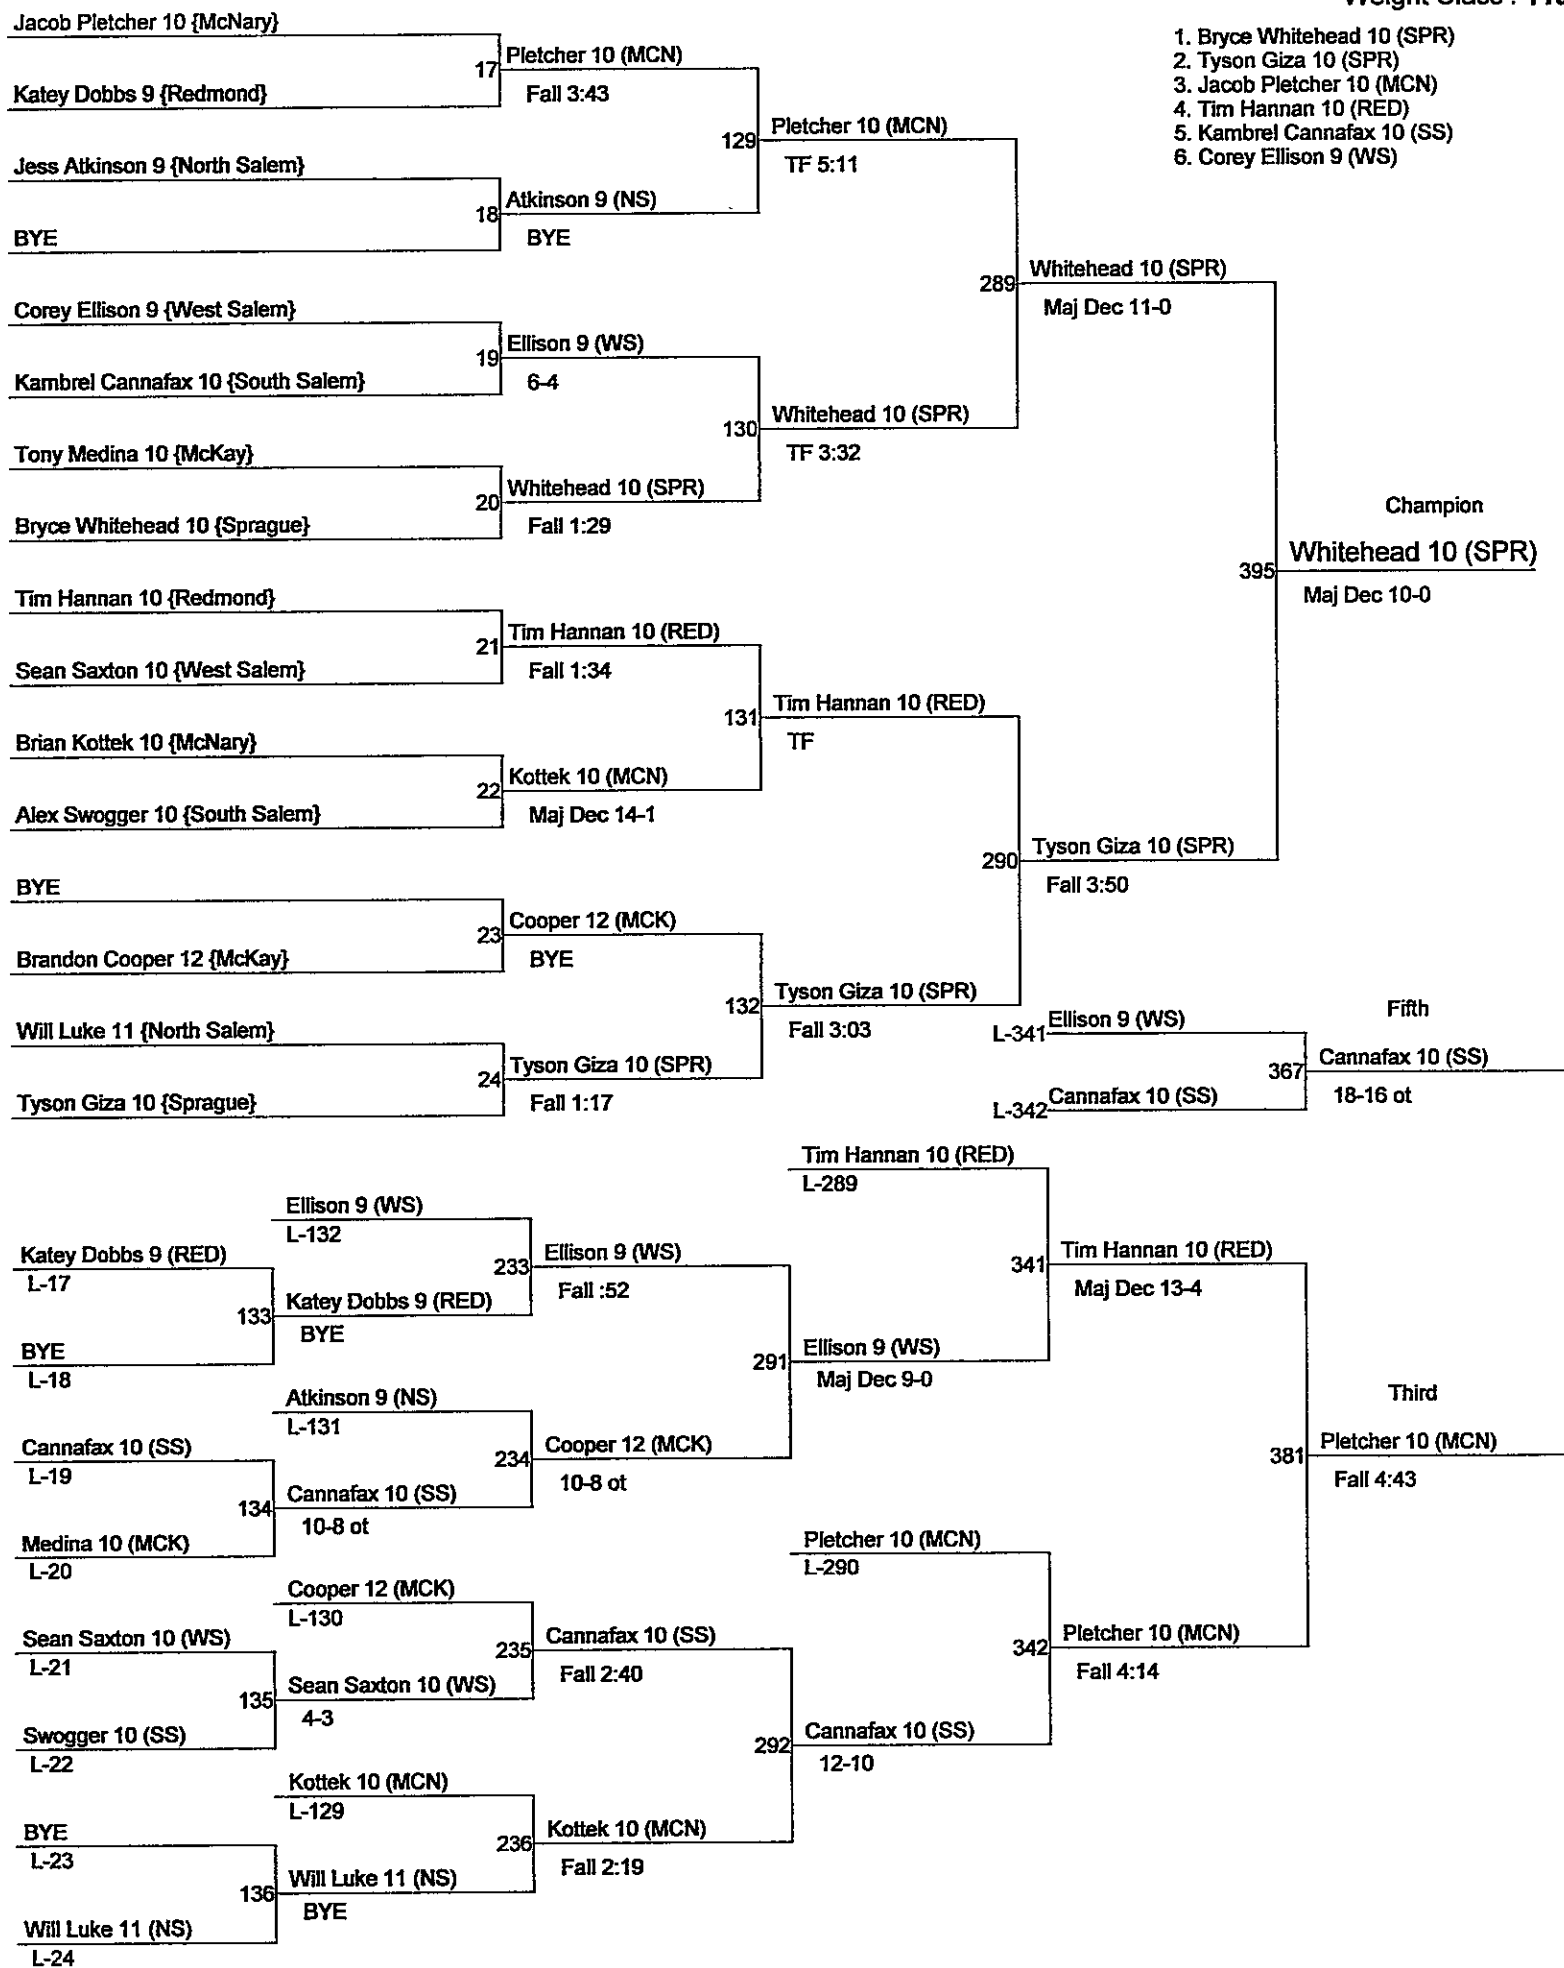

Weight Class : 119

1. Bryce Whitehead 10 (SPR)
2. Tyson Giza 10 (SPR)
3. Jacob Pletcher 10 (MCN)
4. Tim Hannan 10 (RED)
5. Kambrel Cannafax 10 (SS)
6. Corey Ellison 9 (WS)

Central Valley District Tournament