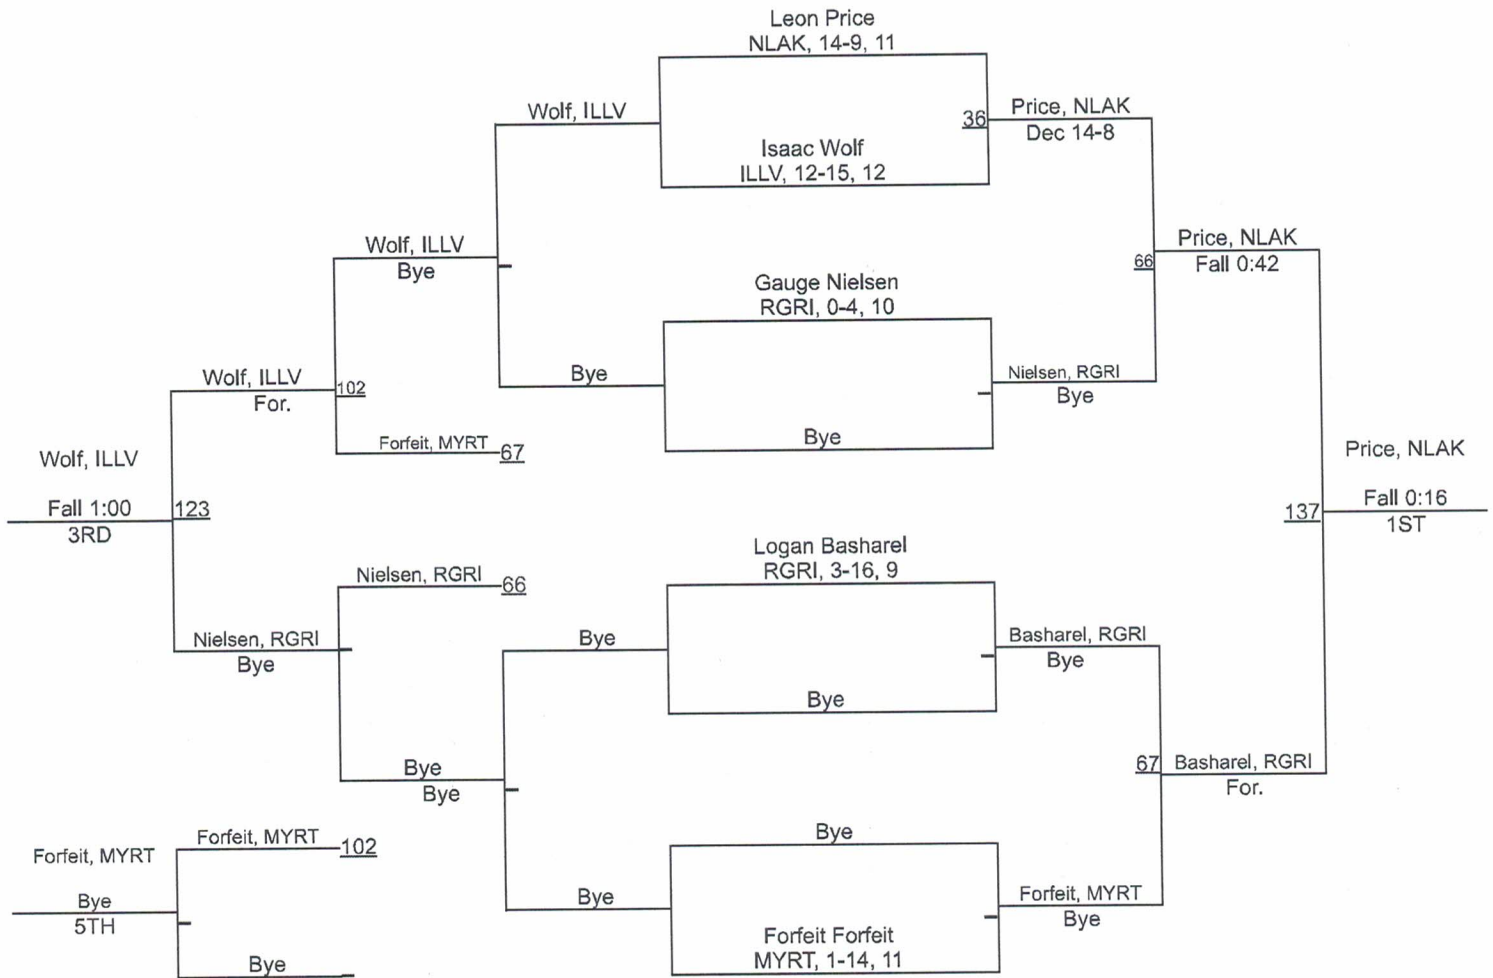

Anthony Isom
RGRI, 1-0, &n

Isom, RGRI

For.
1ST

James Long
RGRI, 0-1, &n

OSAA 2A/1A Special District 3

OSAA 2A/1A Special District 3

OSAA 2A/1A Special District 3

OSAA 2A/1A Special District 3