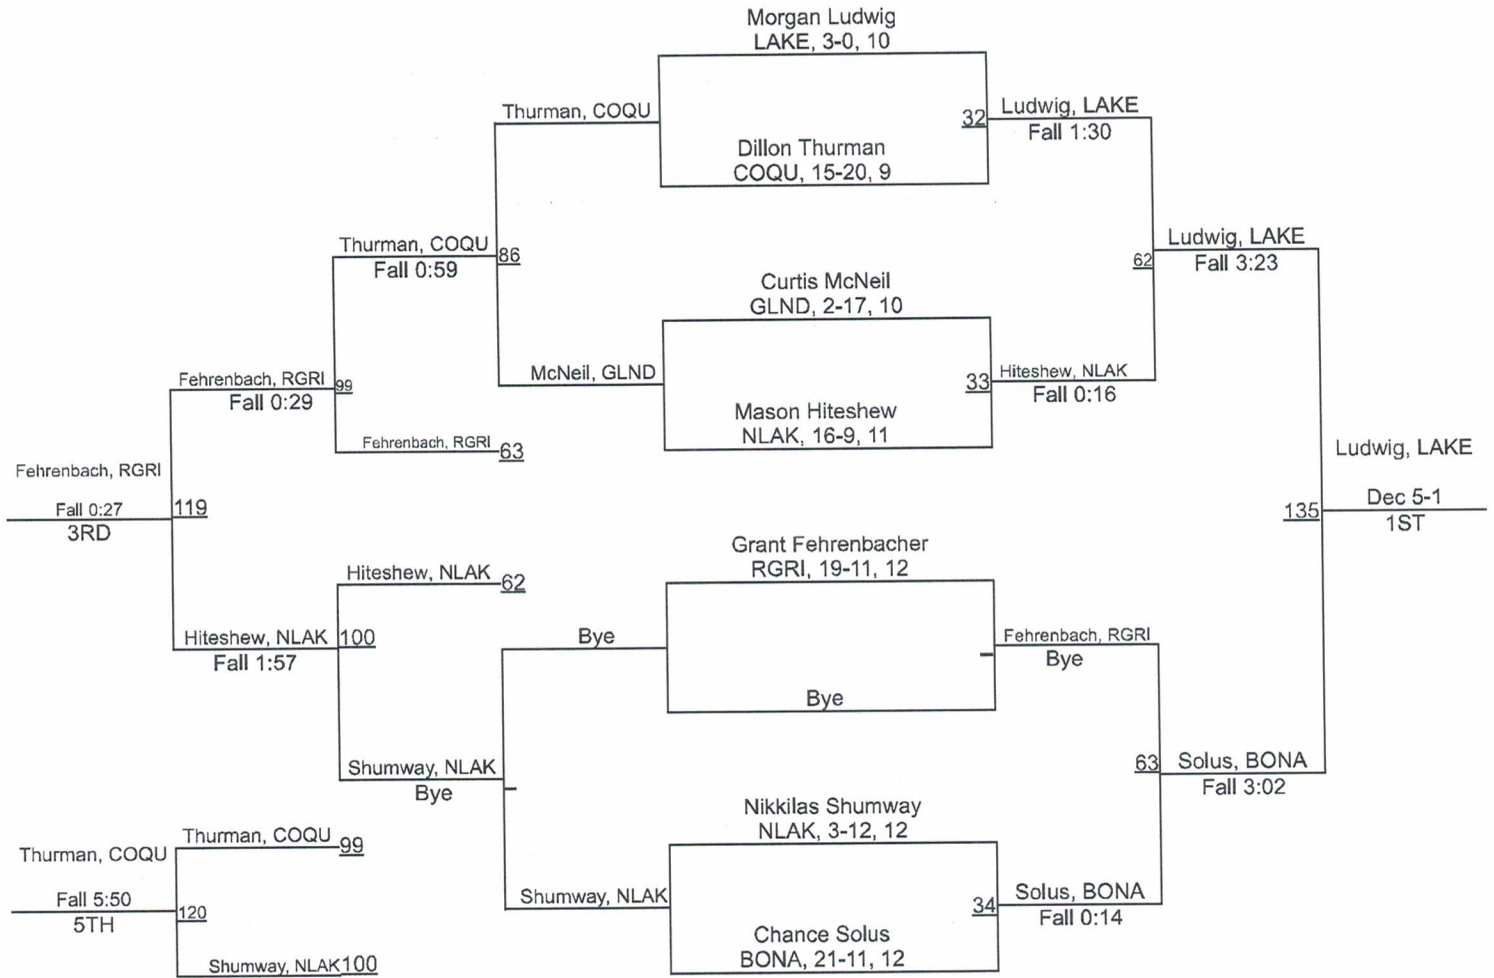

Anthony Isom
RGRI, 1-0, &n

Isom, RGRI

For.
1ST

James Long
RGRI, 0-1, &n

OSAA 2A/1A Special District 3

OSAA 2A/1A Special District 3

OSAA 2A/1A Special District 3

OSAA 2A/1A Special District 3