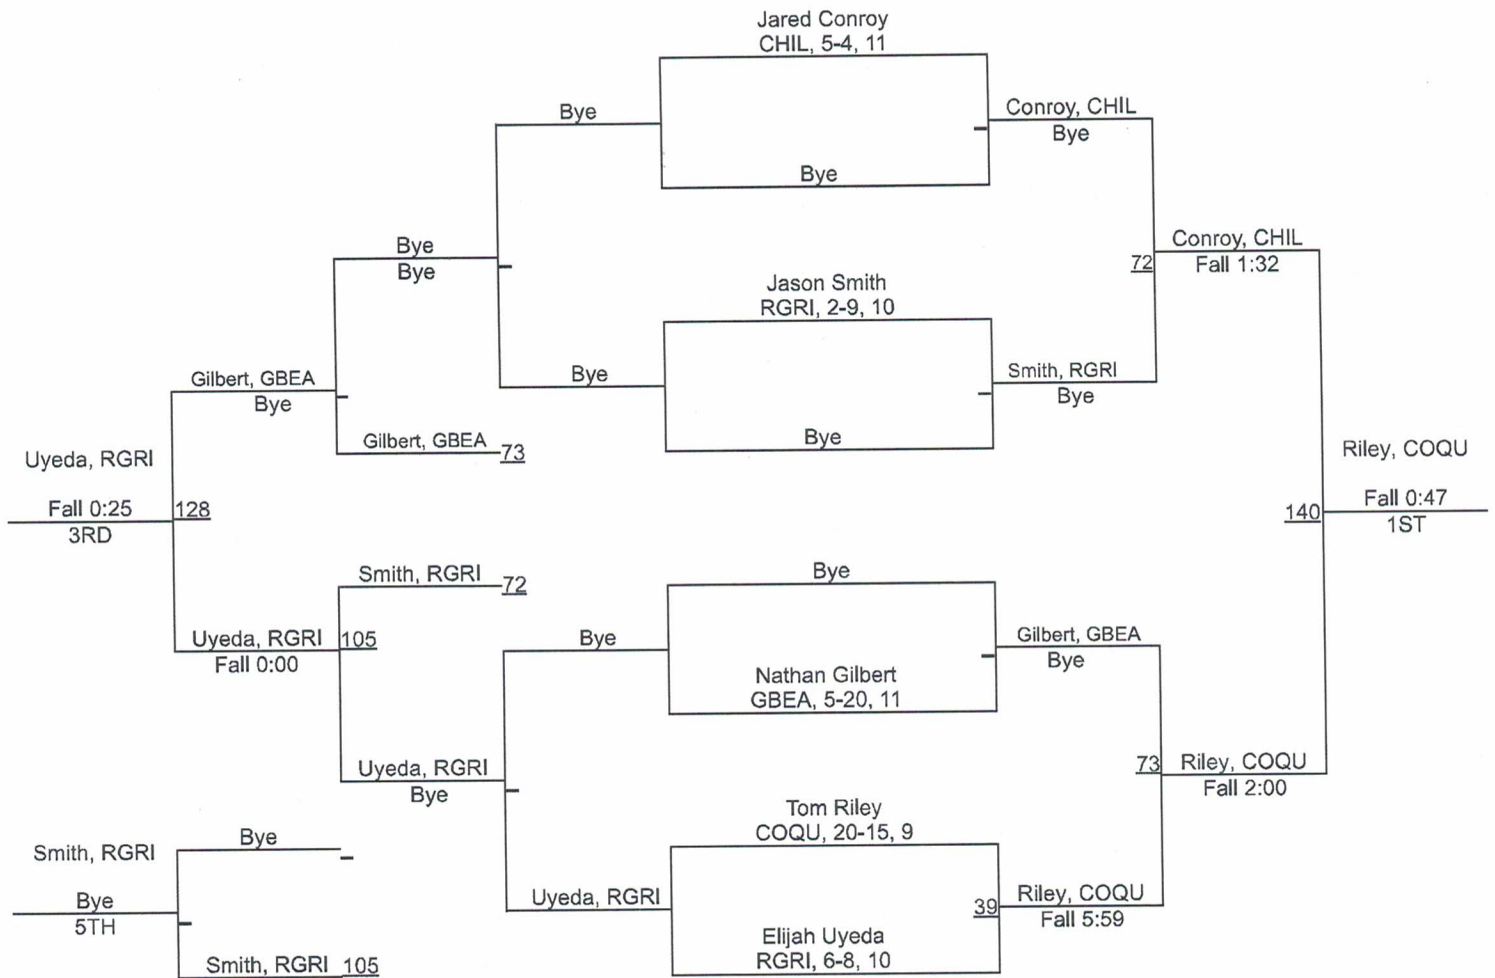

OSAA 2A/1A Special District 3

220