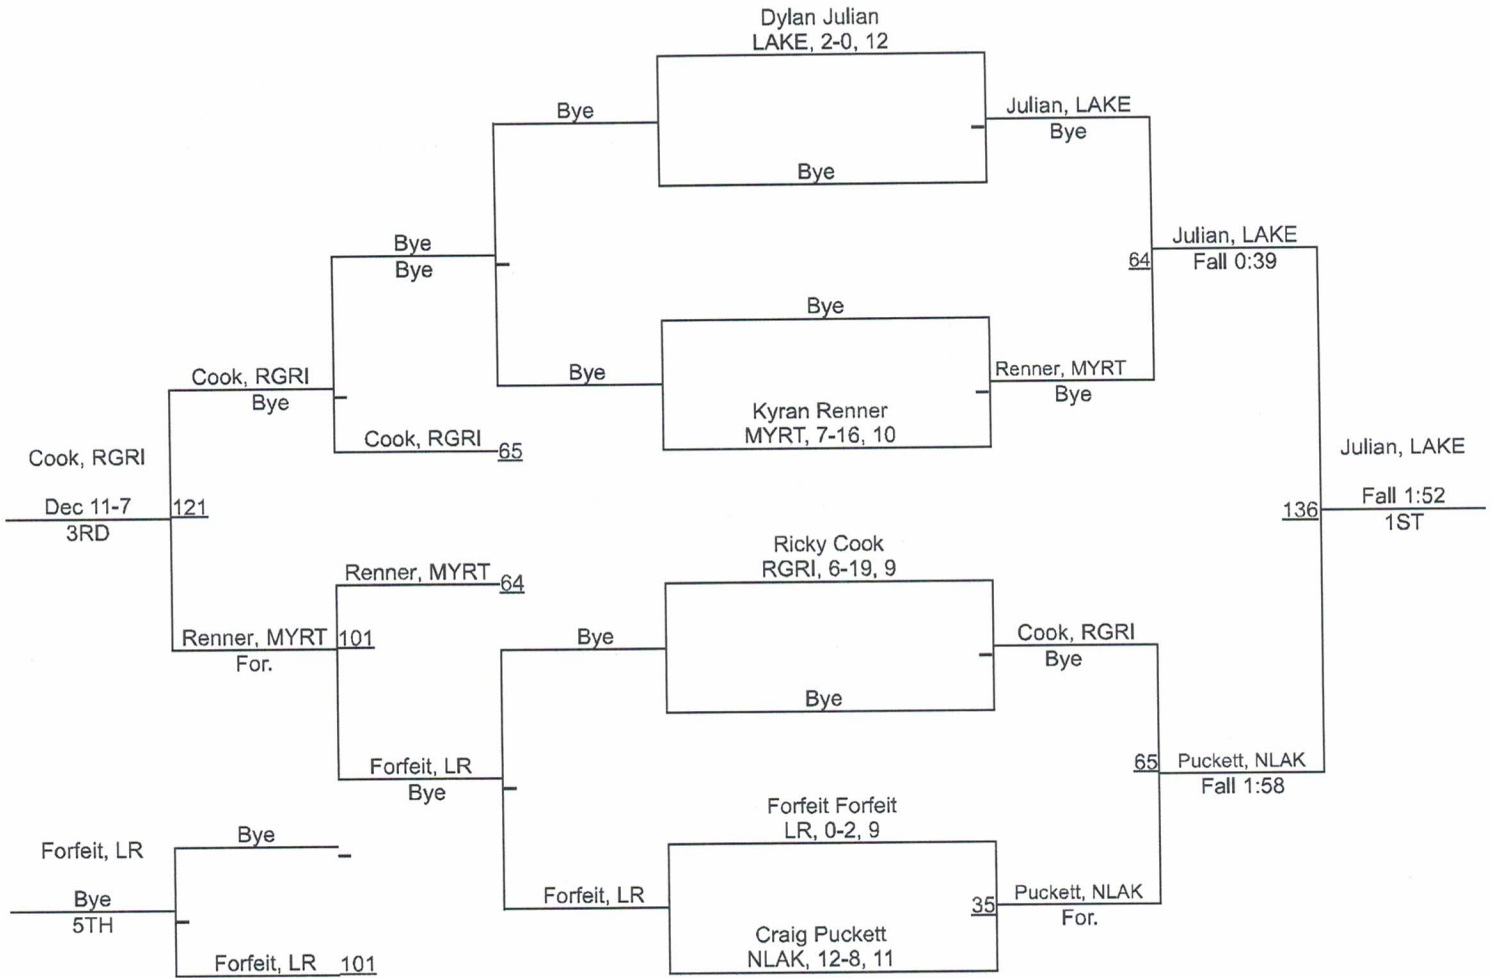

Anthony Isom
RGRI, 1-0, &n

Isom, RGRI

For.
1ST

James Long
RGRI, 0-1, &n

OSAA 2A/1A Special District 3

OSAA 2A/1A Special District 3

OSAA 2A/1A Special District 3

OSAA 2A/1A Special District 3