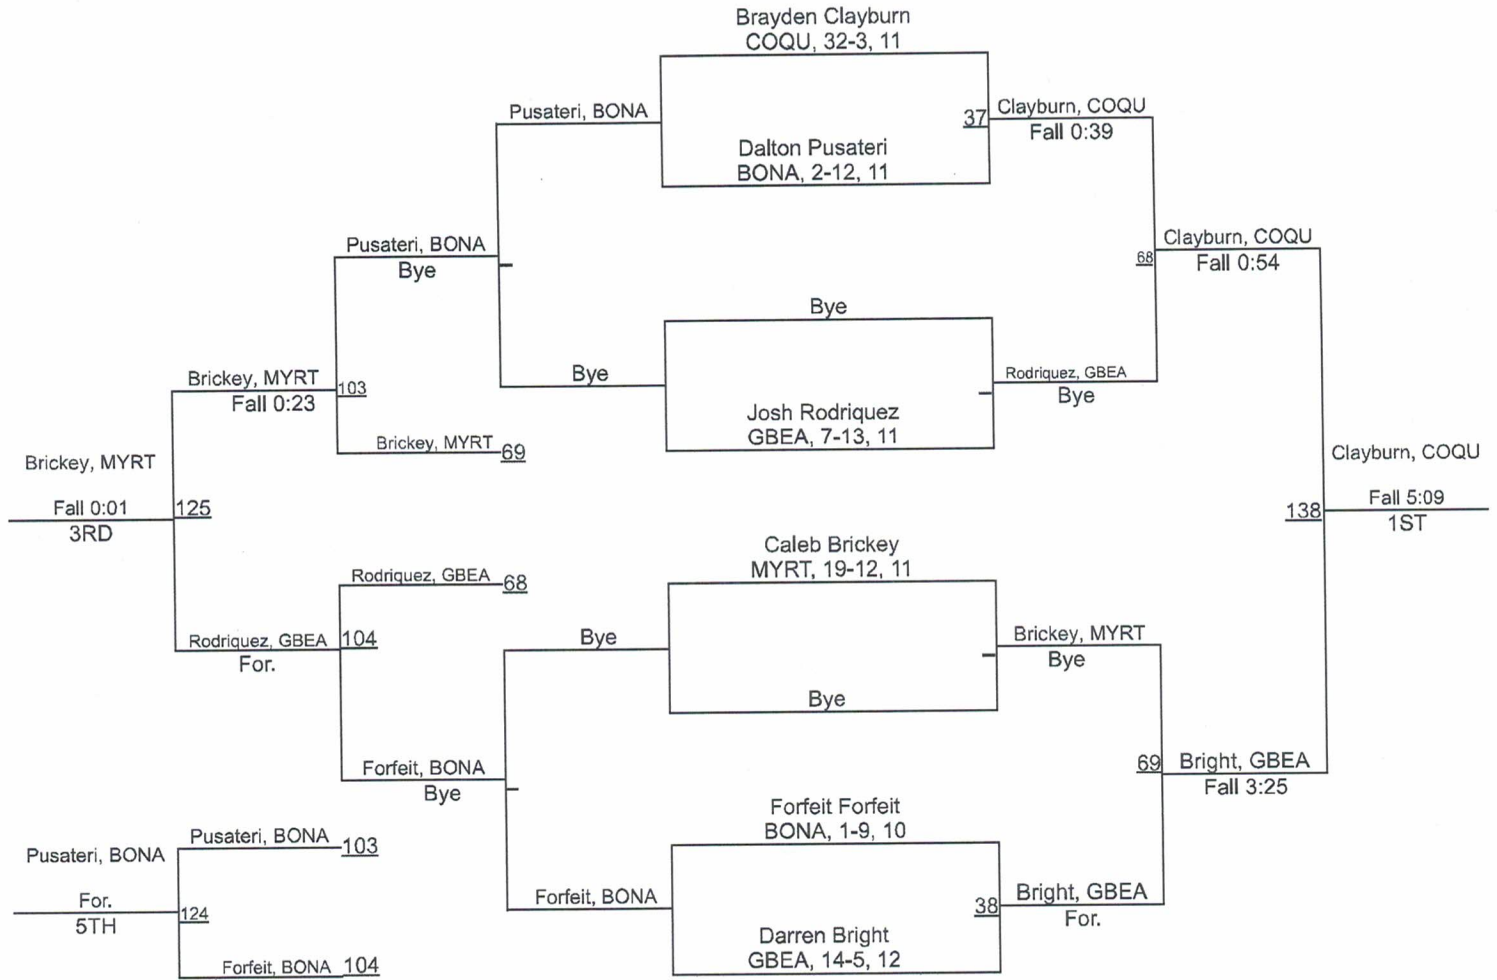

OSAA 2A/1A Special District 3