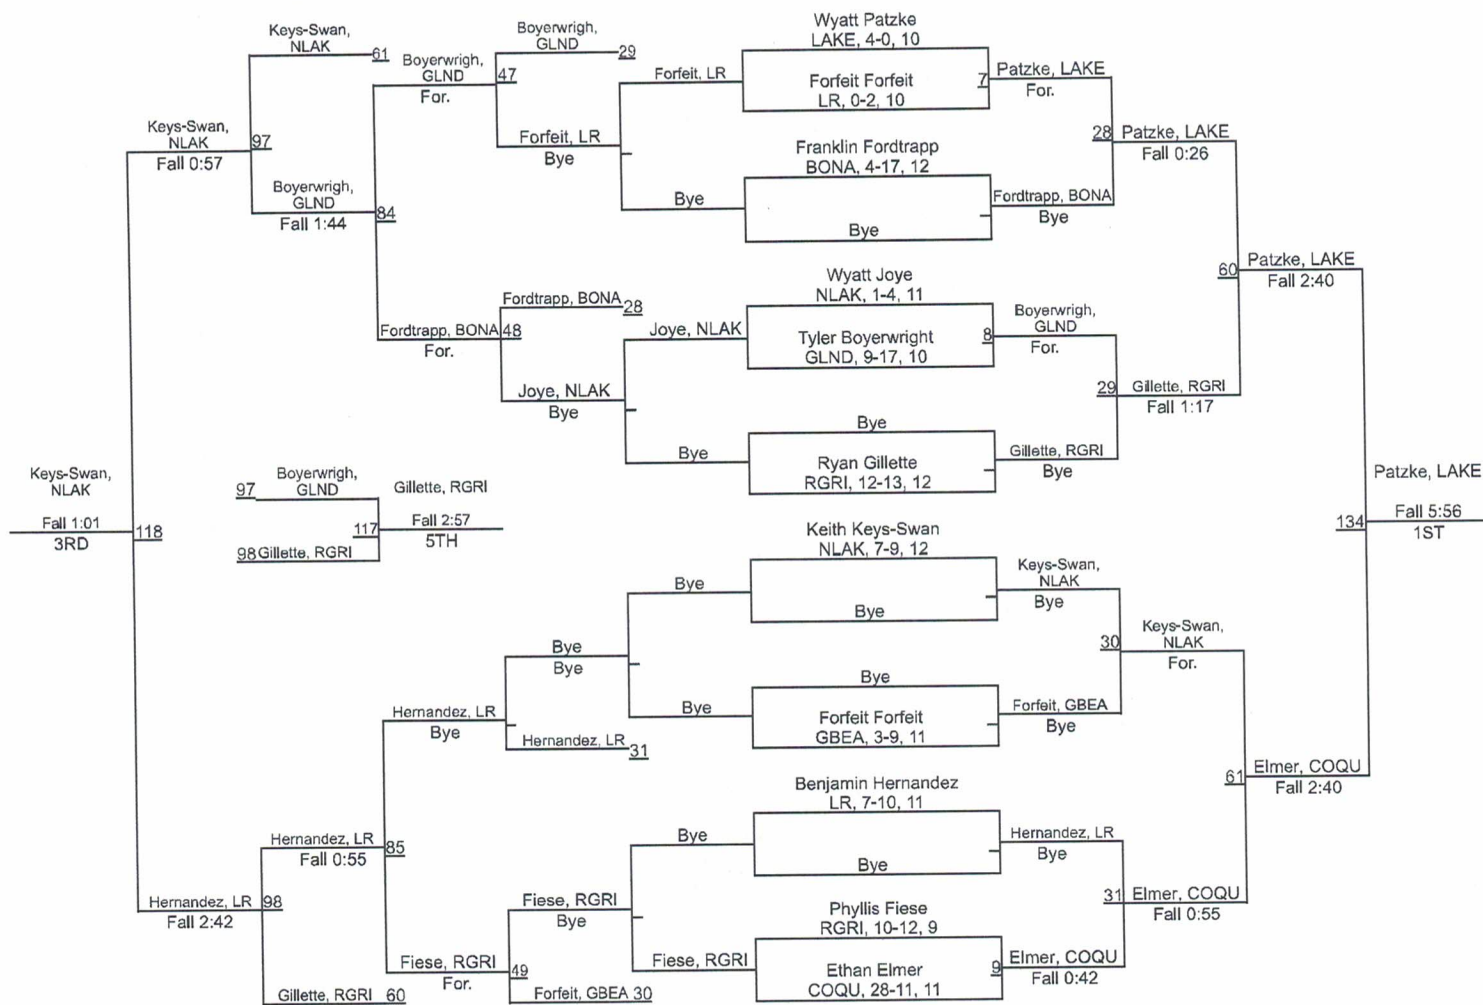

Anthony Isom
RGRI, 1-0, &n

Isom, RGRI

For.
1ST

James Long
RGRI, 0-1, &n

OSAA 2A/1A Special District 3

OSAA 2A/1A Special District 3

OSAA 2A/1A Special District 3

OSAA 2A/1A Special District 3