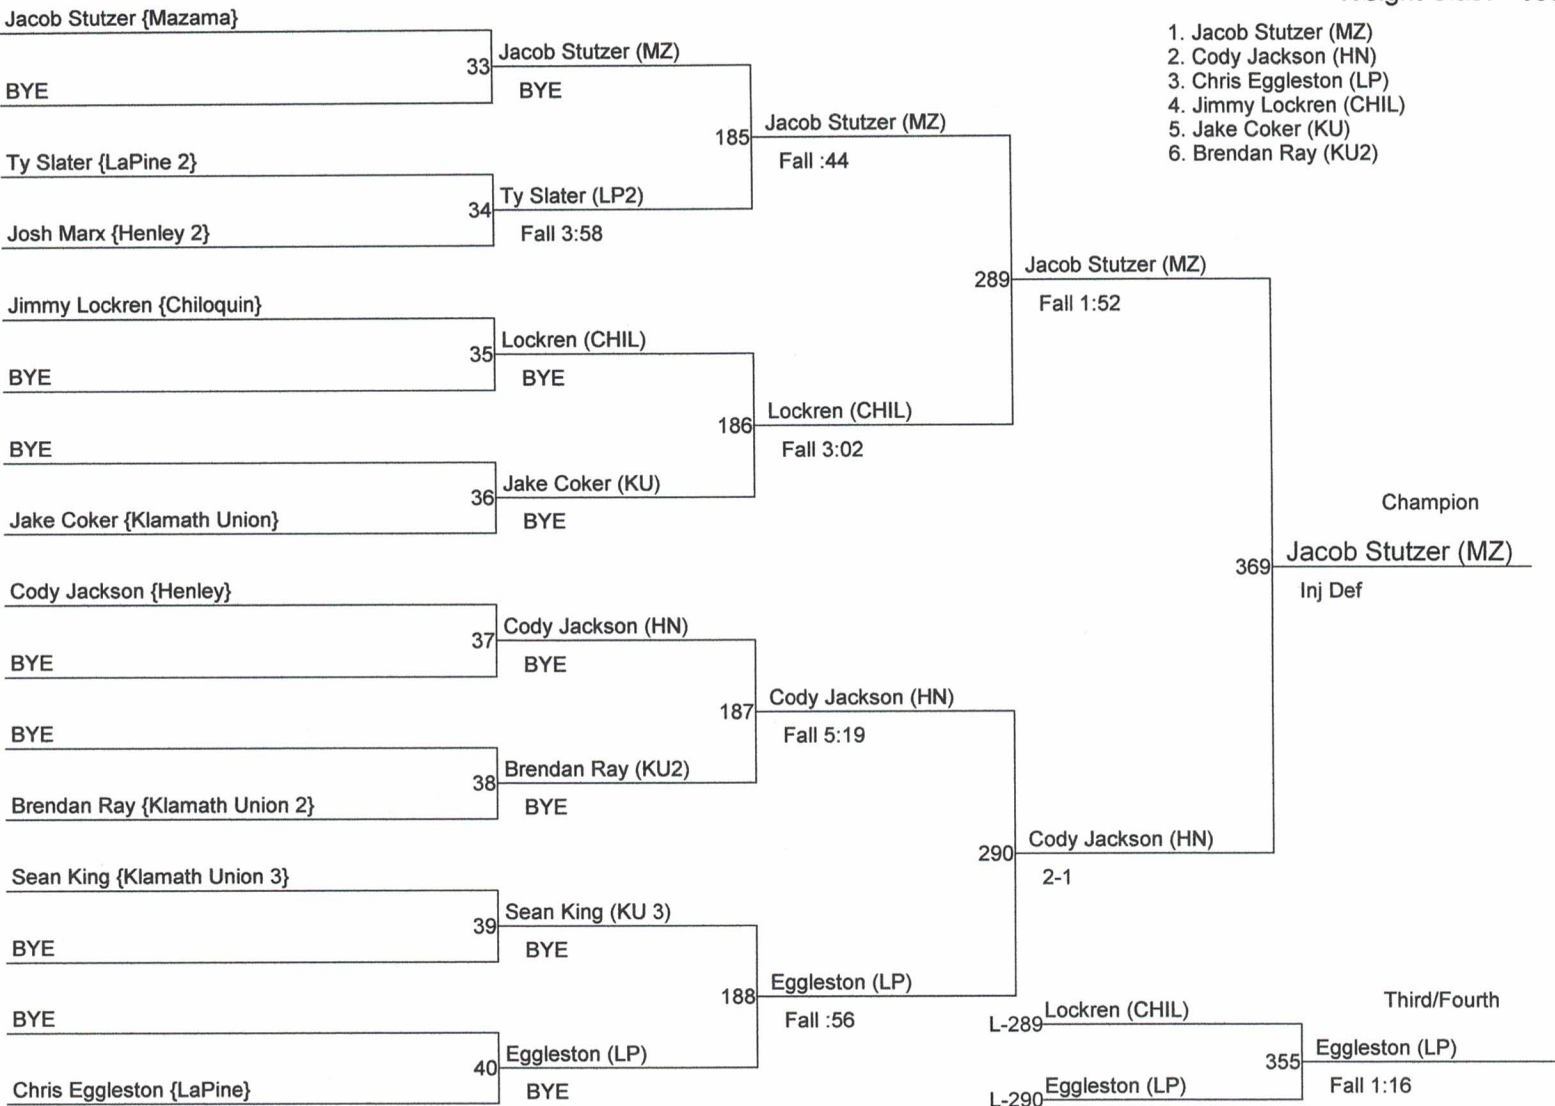

Basin Best's Invitational

Weight Class : 130