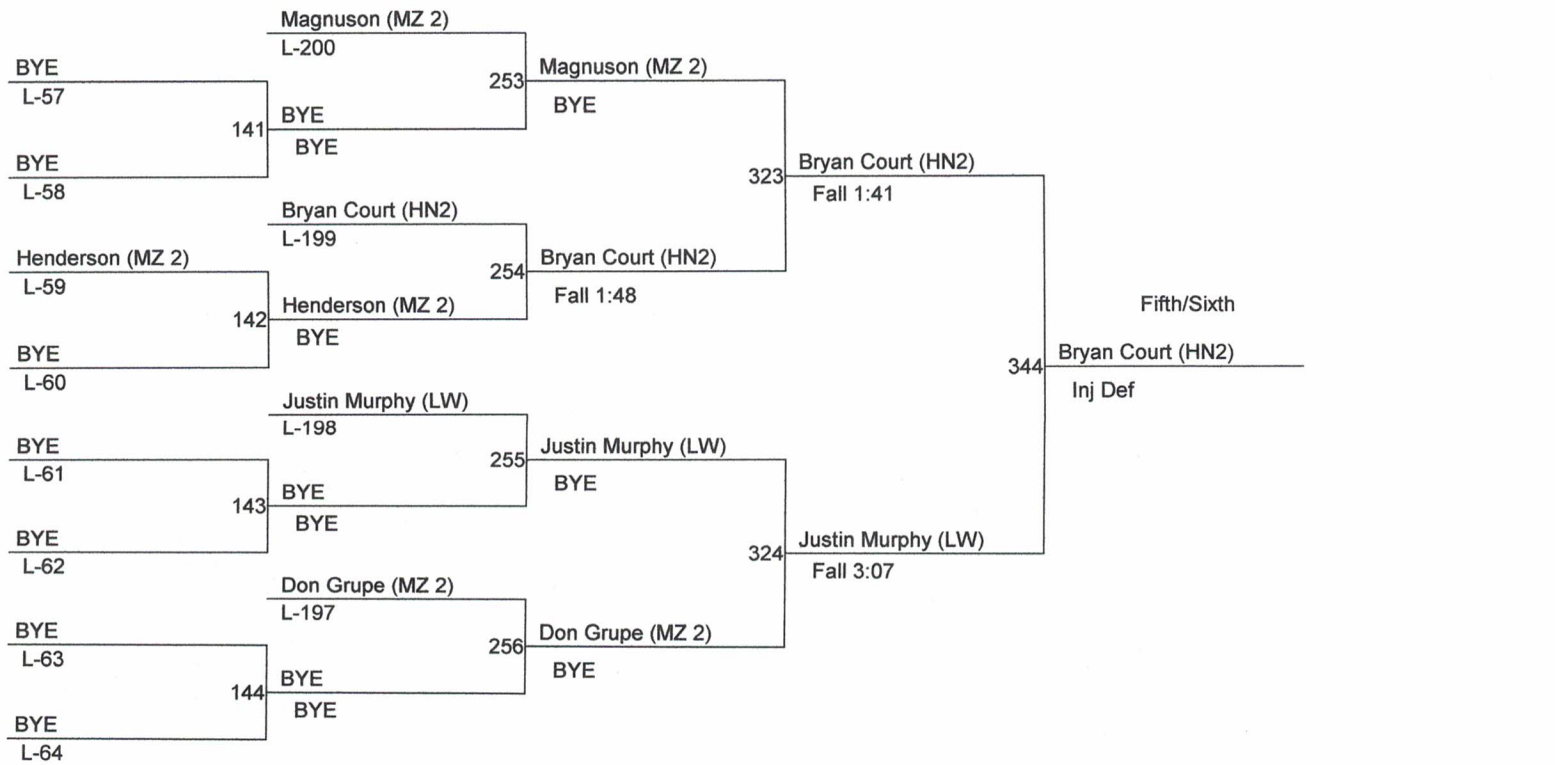

Basin Best's Invitational

Weight Class : 130

Basin Best's Invitational

Weight Class : 135

Basin Best's Invitational

Weight Class : 140

Basin Best's Invitational

Weight Class : 145

1. Robert McGregor (HN)
2. JD Jones (LW)
3. Jesse Mullaney (MZ)
4. Brian Manning (LP)
5. Bryan Court (HN2)
6. Justin Murphy (LW)

Basin Best's Invitational

Weight Class : 152

Basin Best's Invitational

Weight Class : 160