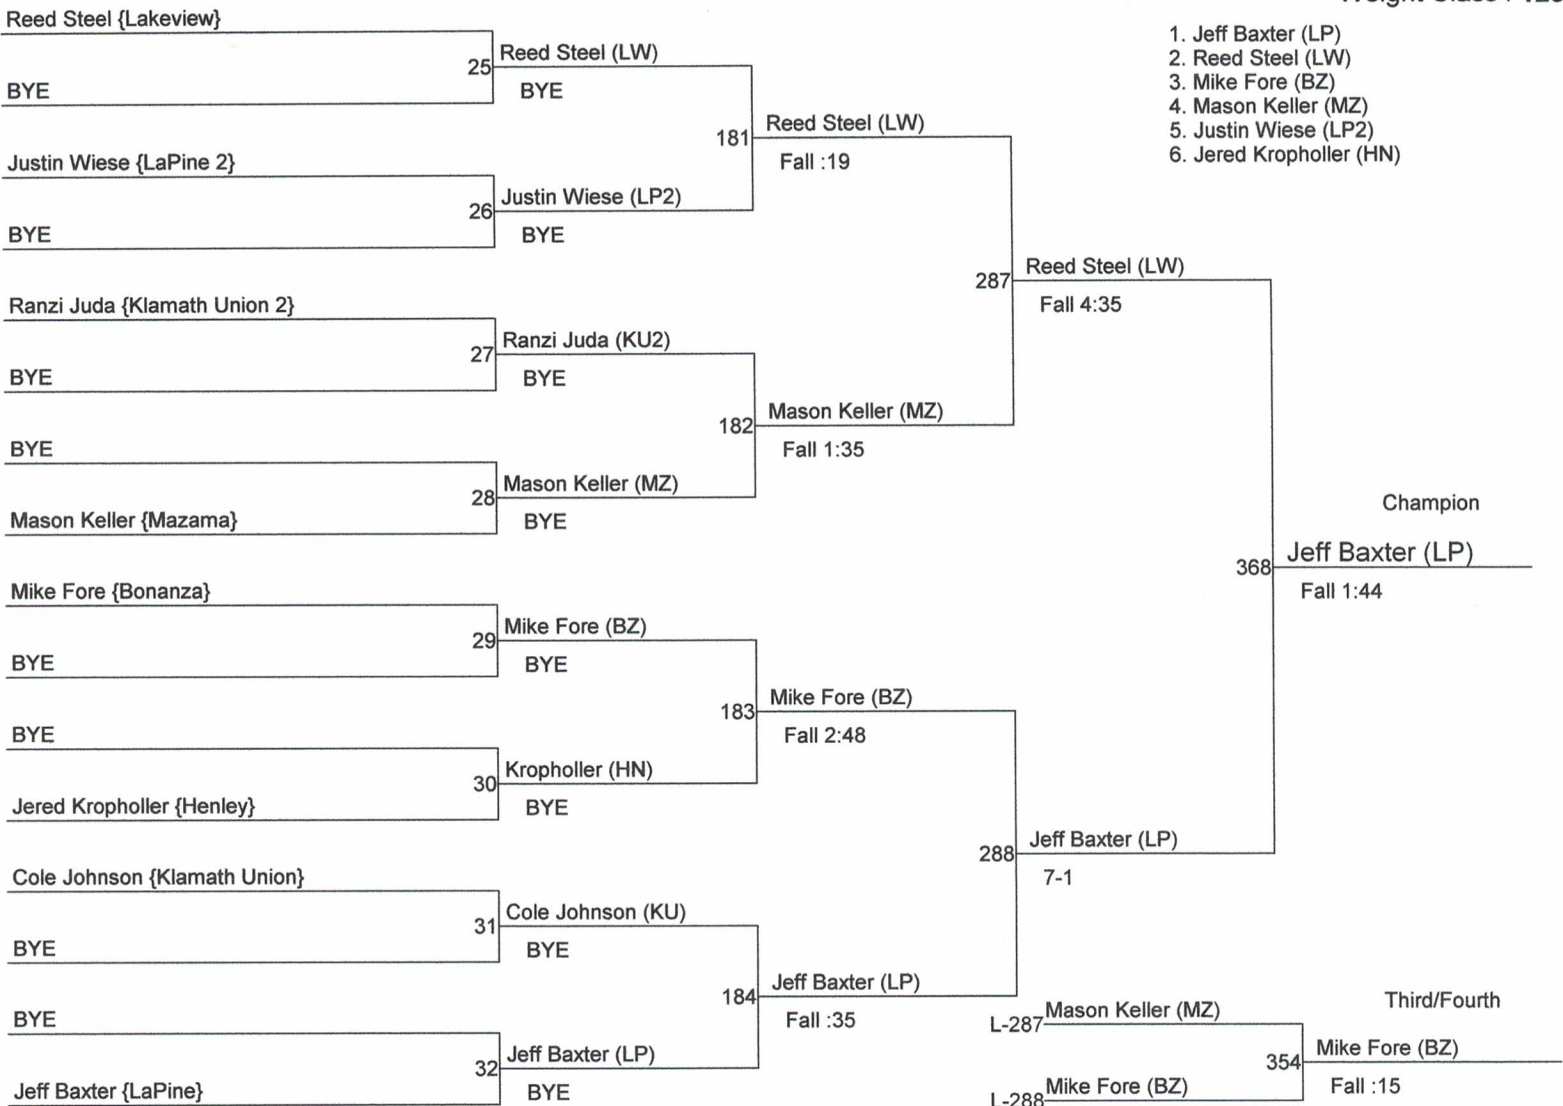

Basin Best's Invitational

Weight Class : 103

Basin Best's Invitational

Weight Class : 112

Basin Best's Invitational

Weight Class : 119

Basin Best's Invitational

Weight Class : 125