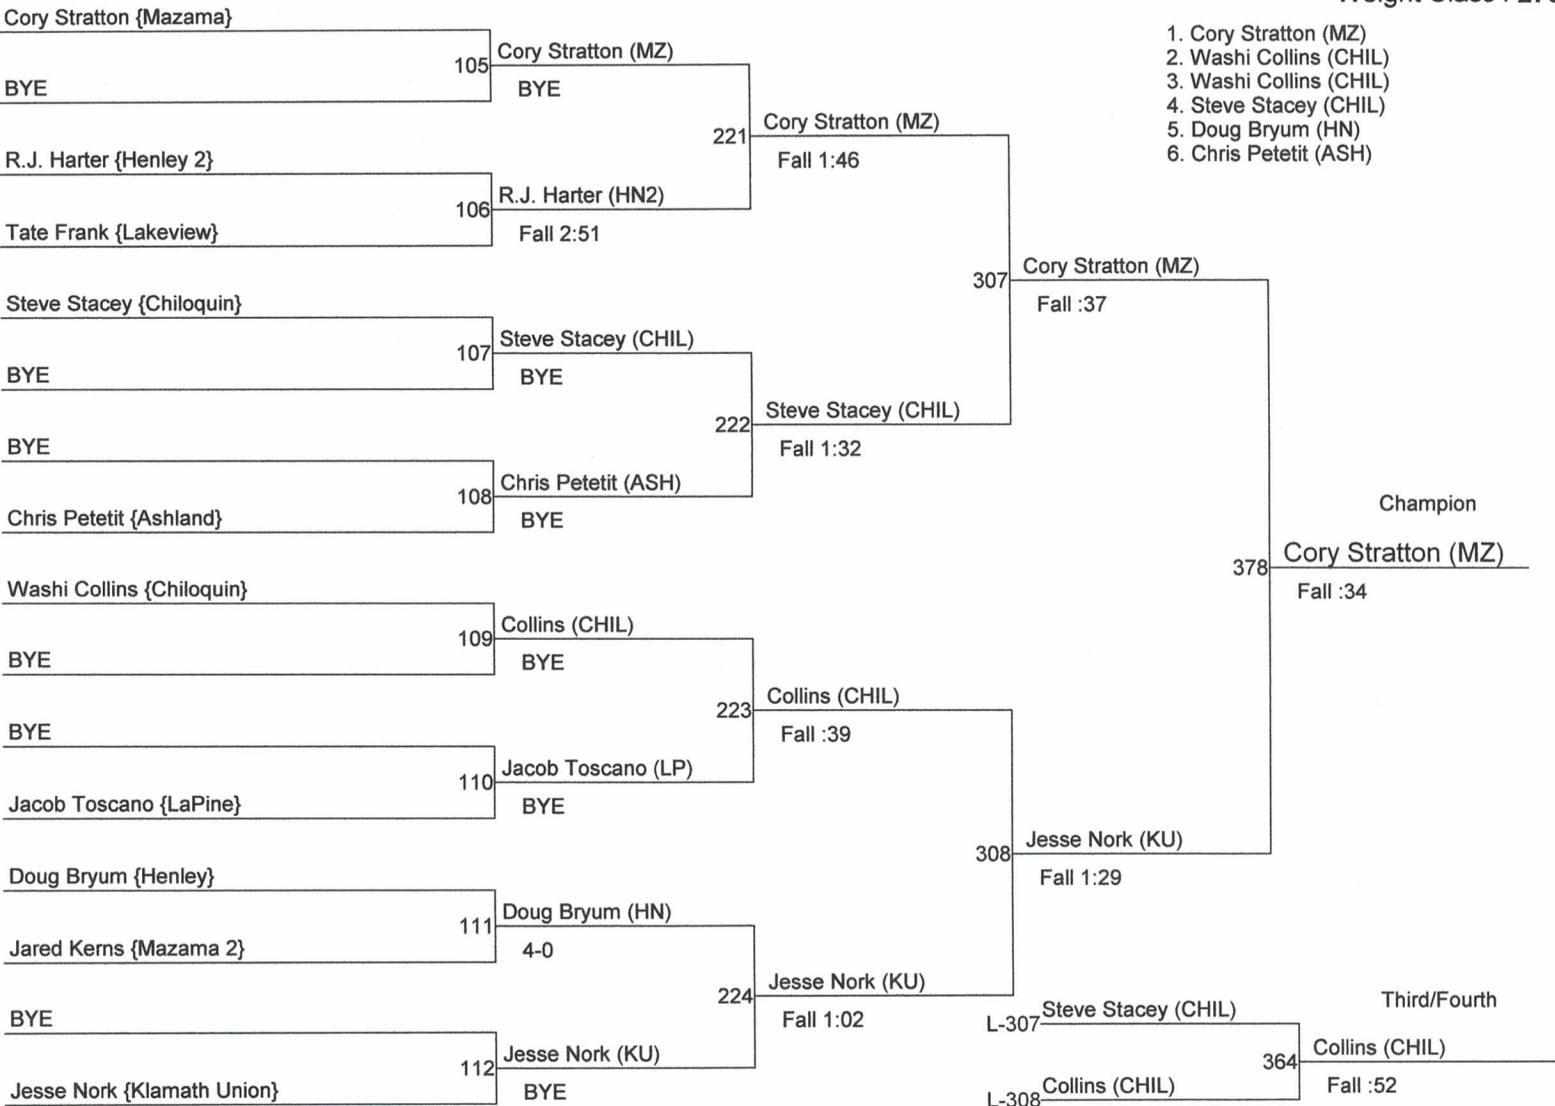

Basin Best's Invitational

Weight Class : 171

Basin Best's Invitational

Weight Class : 189

Basin Best's Invitational

Weight Class : 215

Basin Best's Invitational

Weight Class : 275

1. Cory Stratton (MZ)
2. Washi Collins (CHIL)
3. Washi Collins (CHIL)
4. Steve Stacey (CHIL)
5. Doug Bryum (HN)
6. Chris Petetit (ASH)