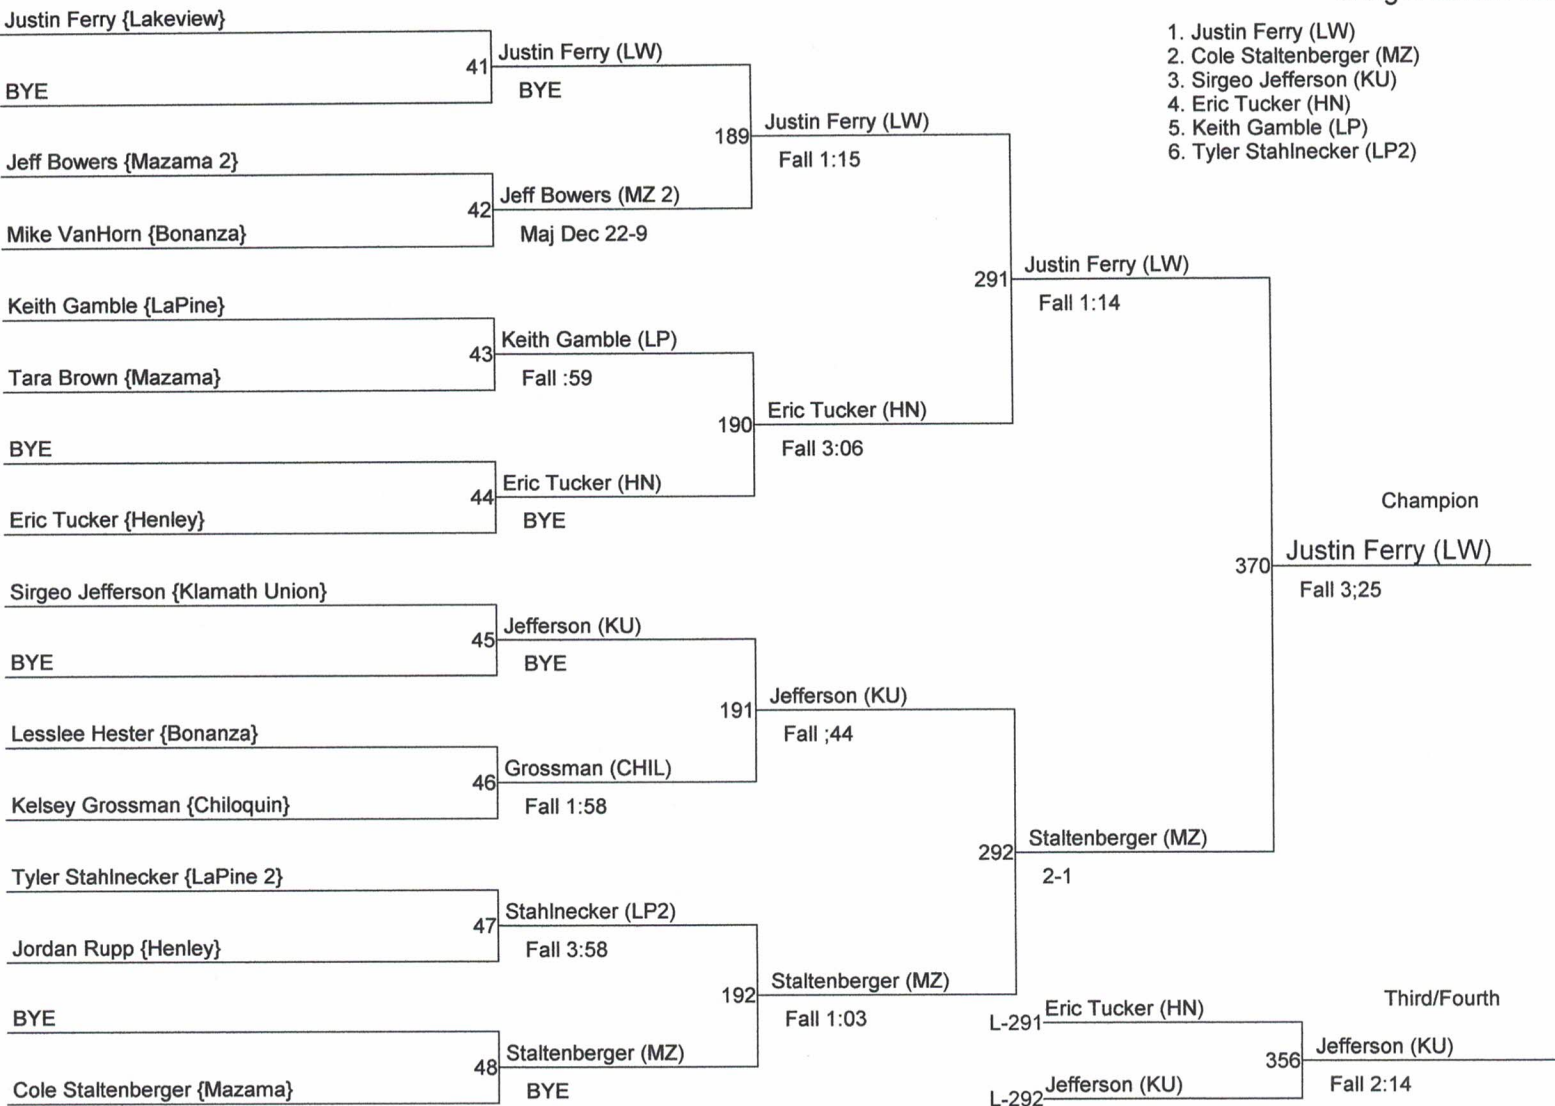

Basin Best's Invitational

Weight Class : 135