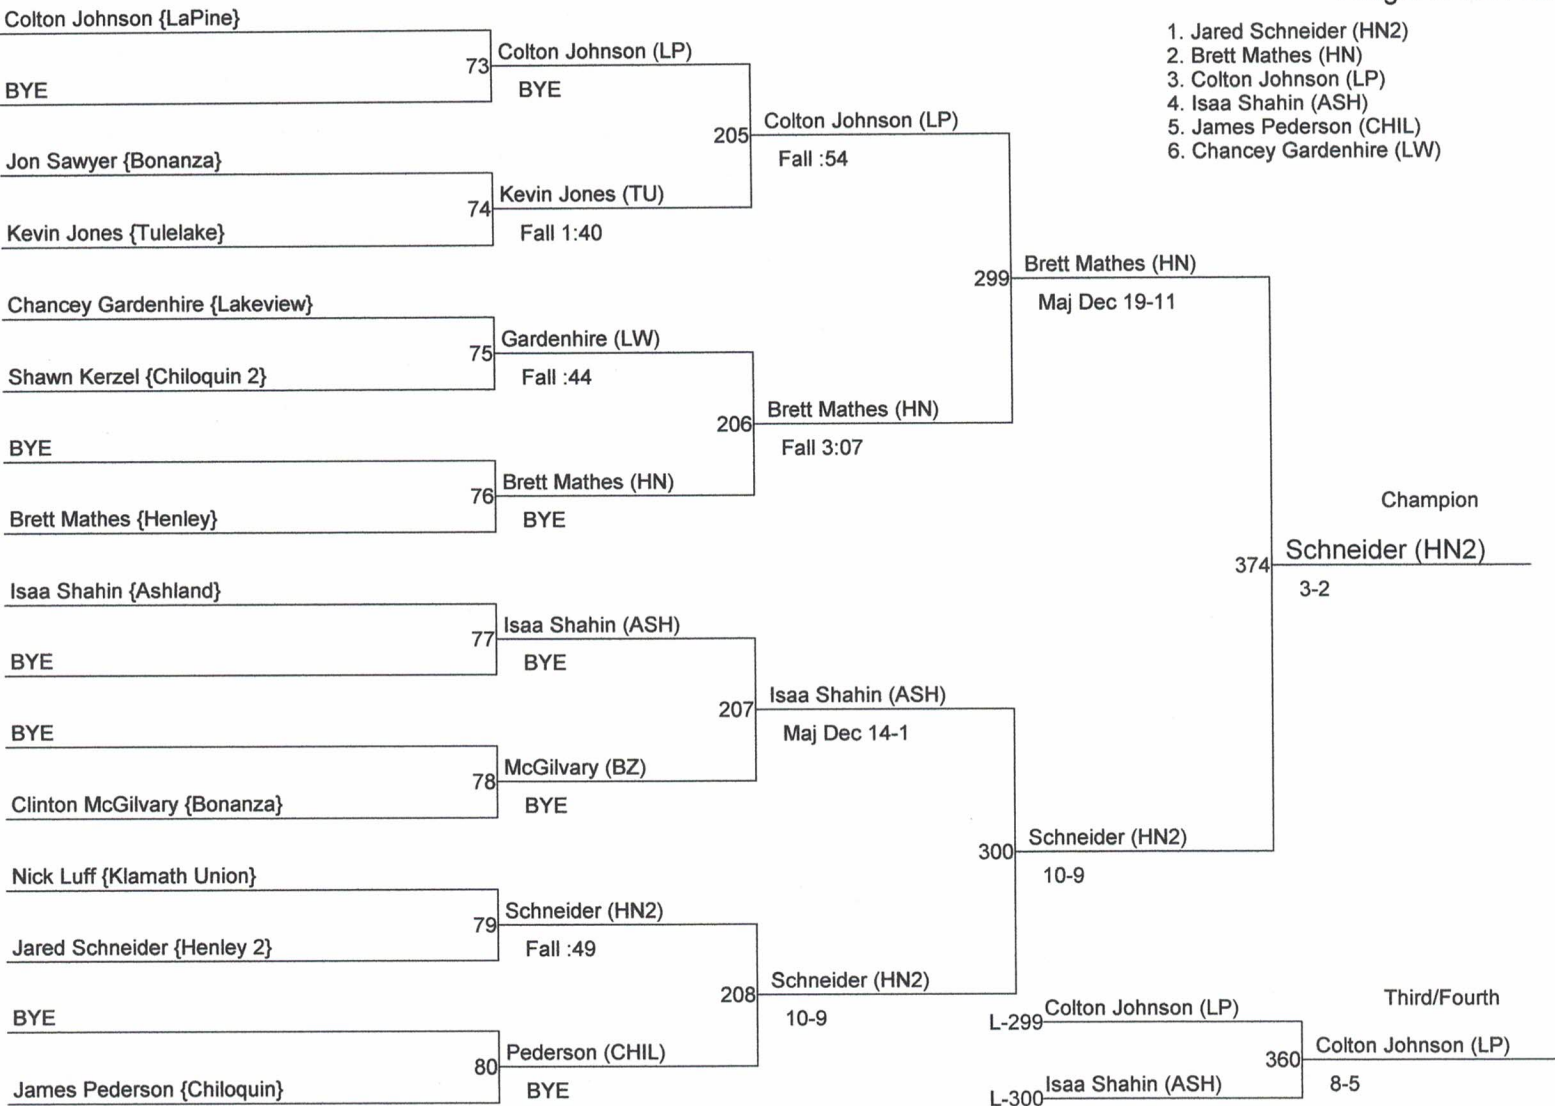

1. Robert McGregor (HN)
2. JD Jones (LW)
3. Jesse Mullaney (MZ)
4. Brian Manning (LP)
5. Bryan Court (HN2)
6. Justin Murphy (LW)

Basin Best's Invitational

Weight Class : 152

Basin Best's Invitational

Weight Class : 160