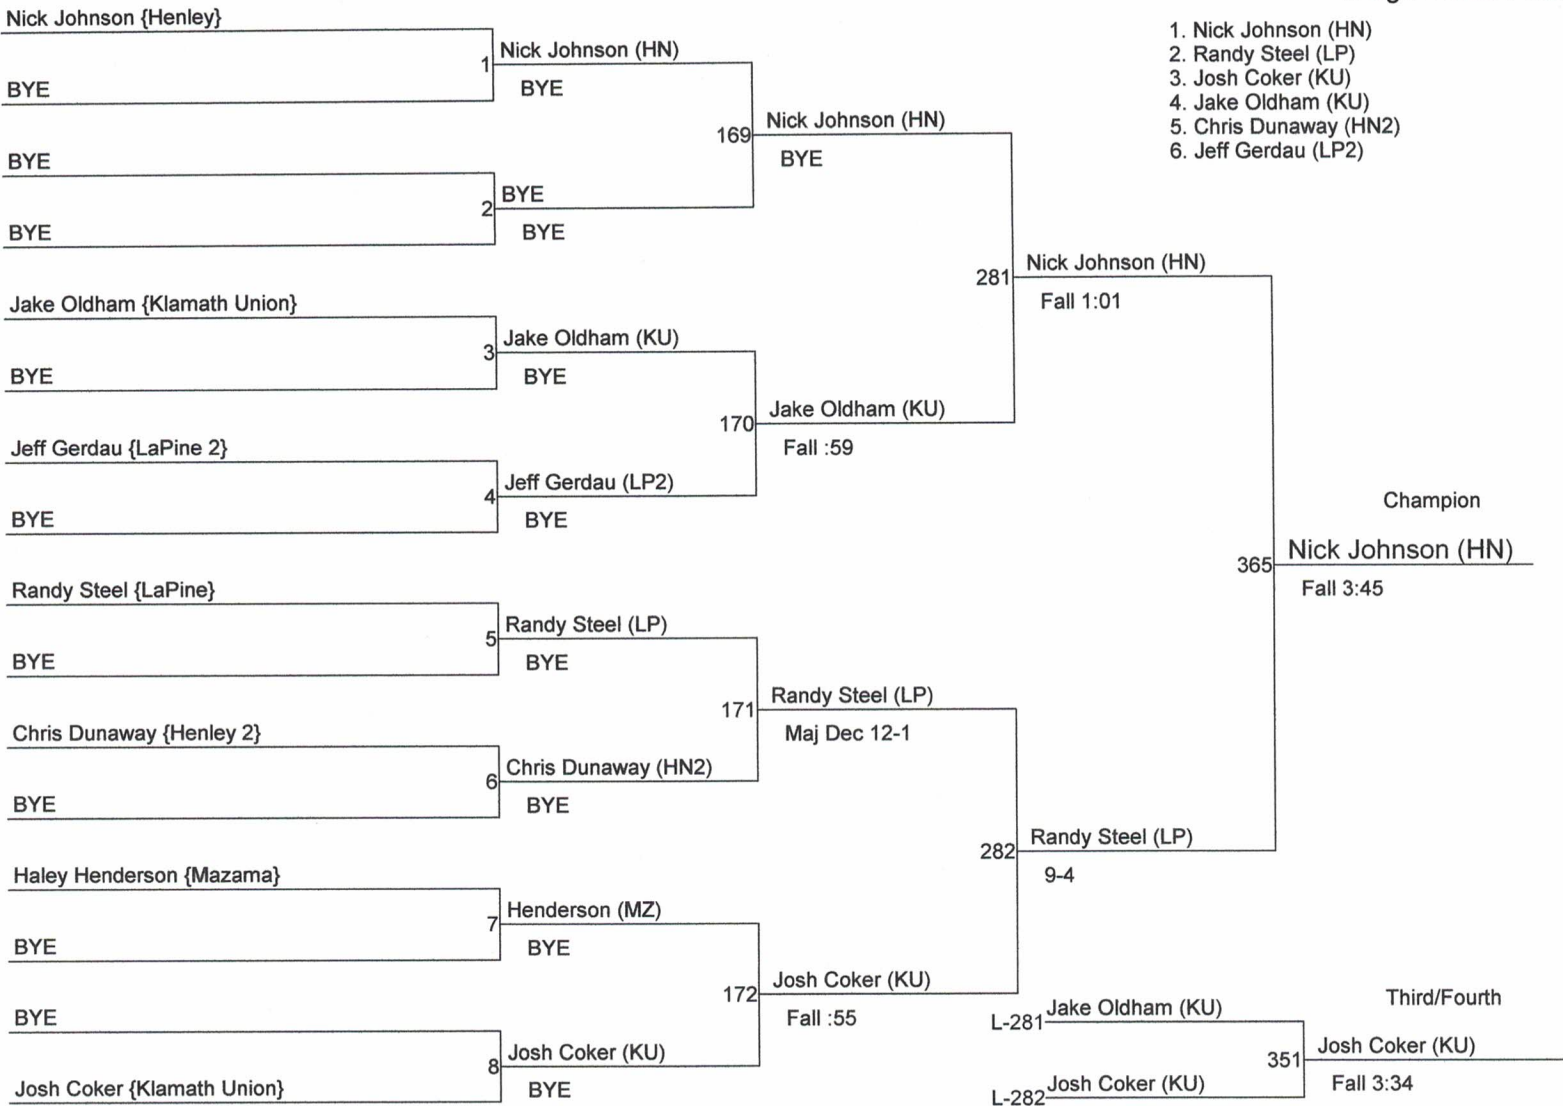

Basin Best's Invitational

Weight Class : 103

Basin Best's Invitational

Weight Class : 112

Basin Best's Invitational

Weight Class : 119

Basin Best's Invitational

Weight Class : 125