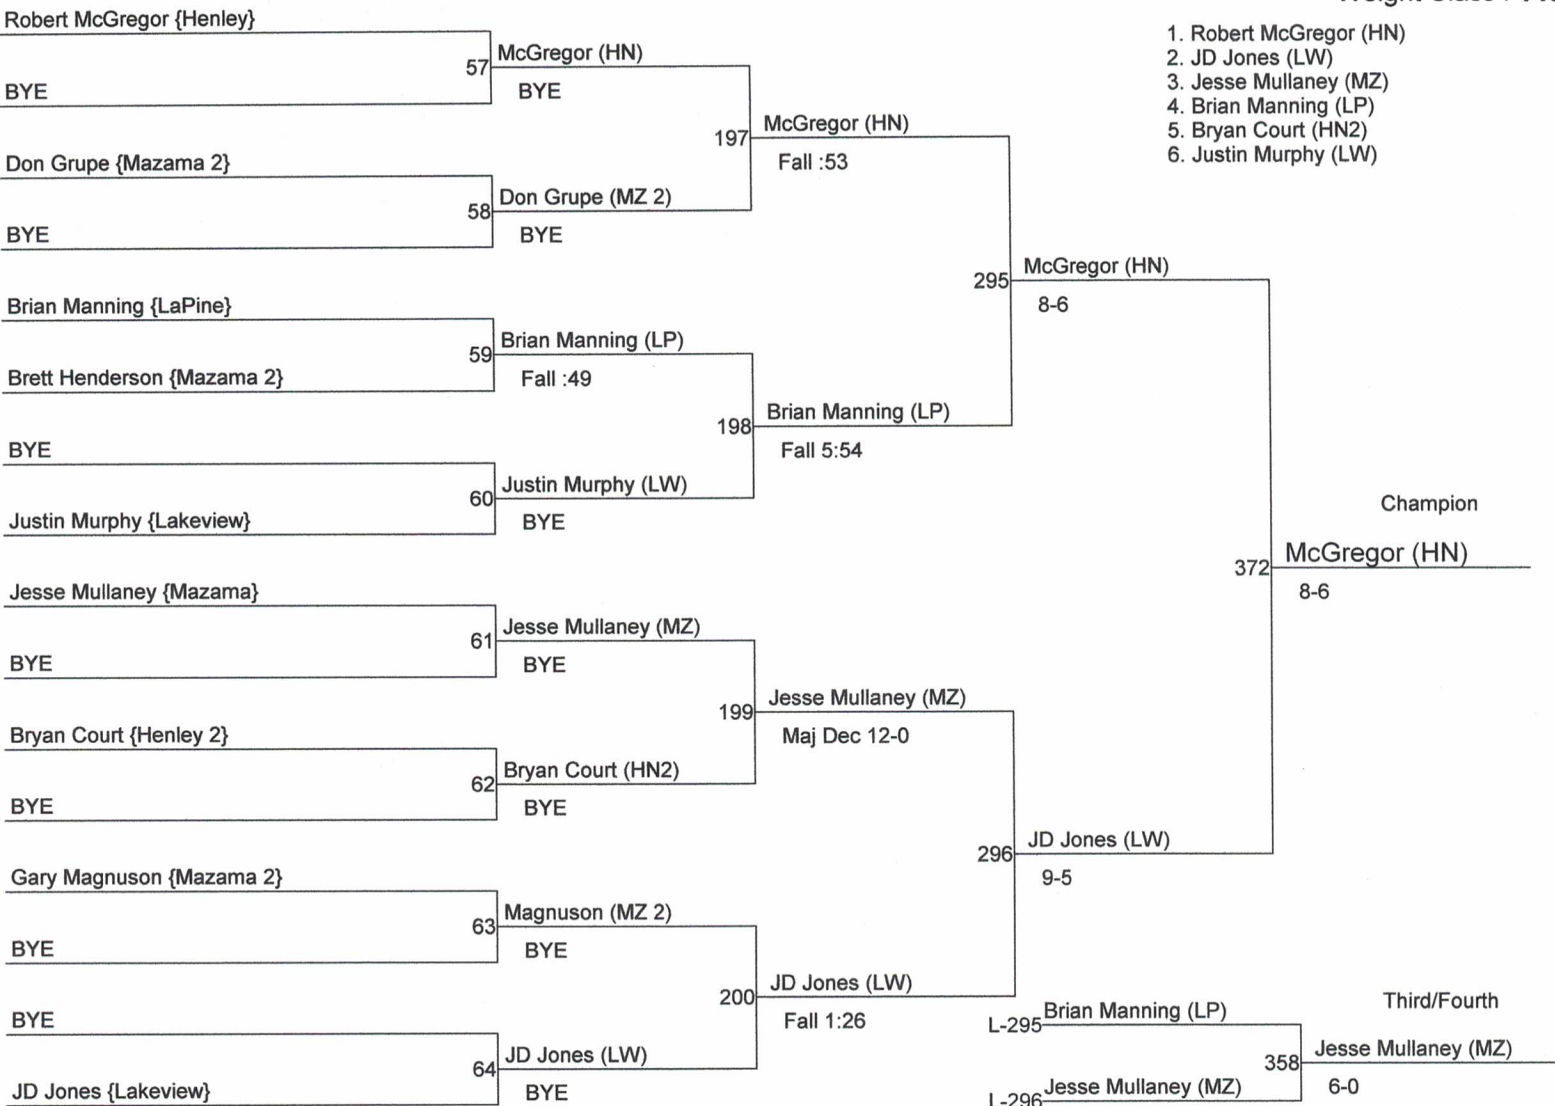

Basin Best's Invitational

Weight Class : 130

Basin Best's Invitational

Weight Class : 135

Basin Best's Invitational

Weight Class : 140

Basin Best's Invitational

Weight Class : 145