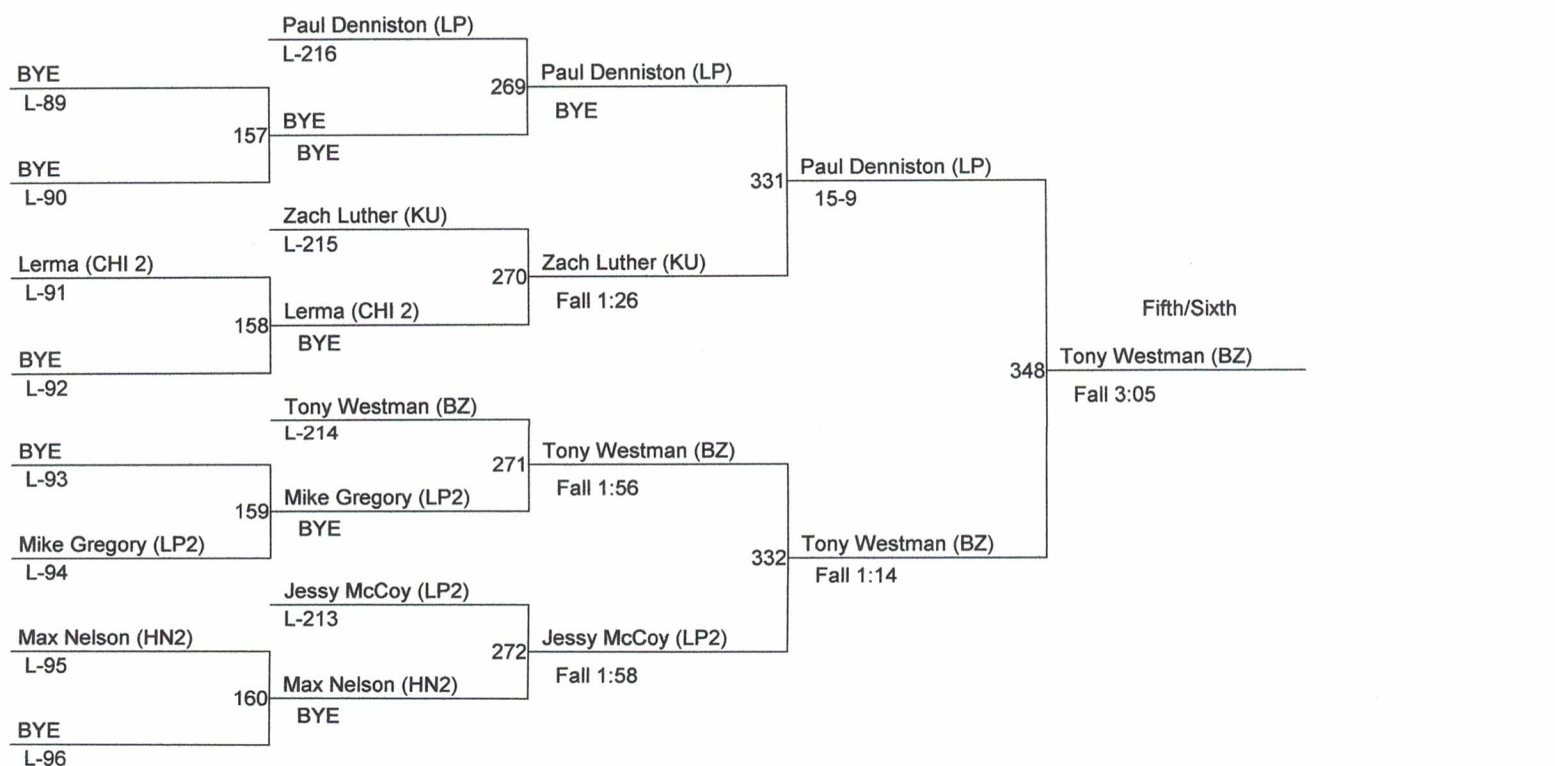

Basin Best's Invitational

Weight Class : 189