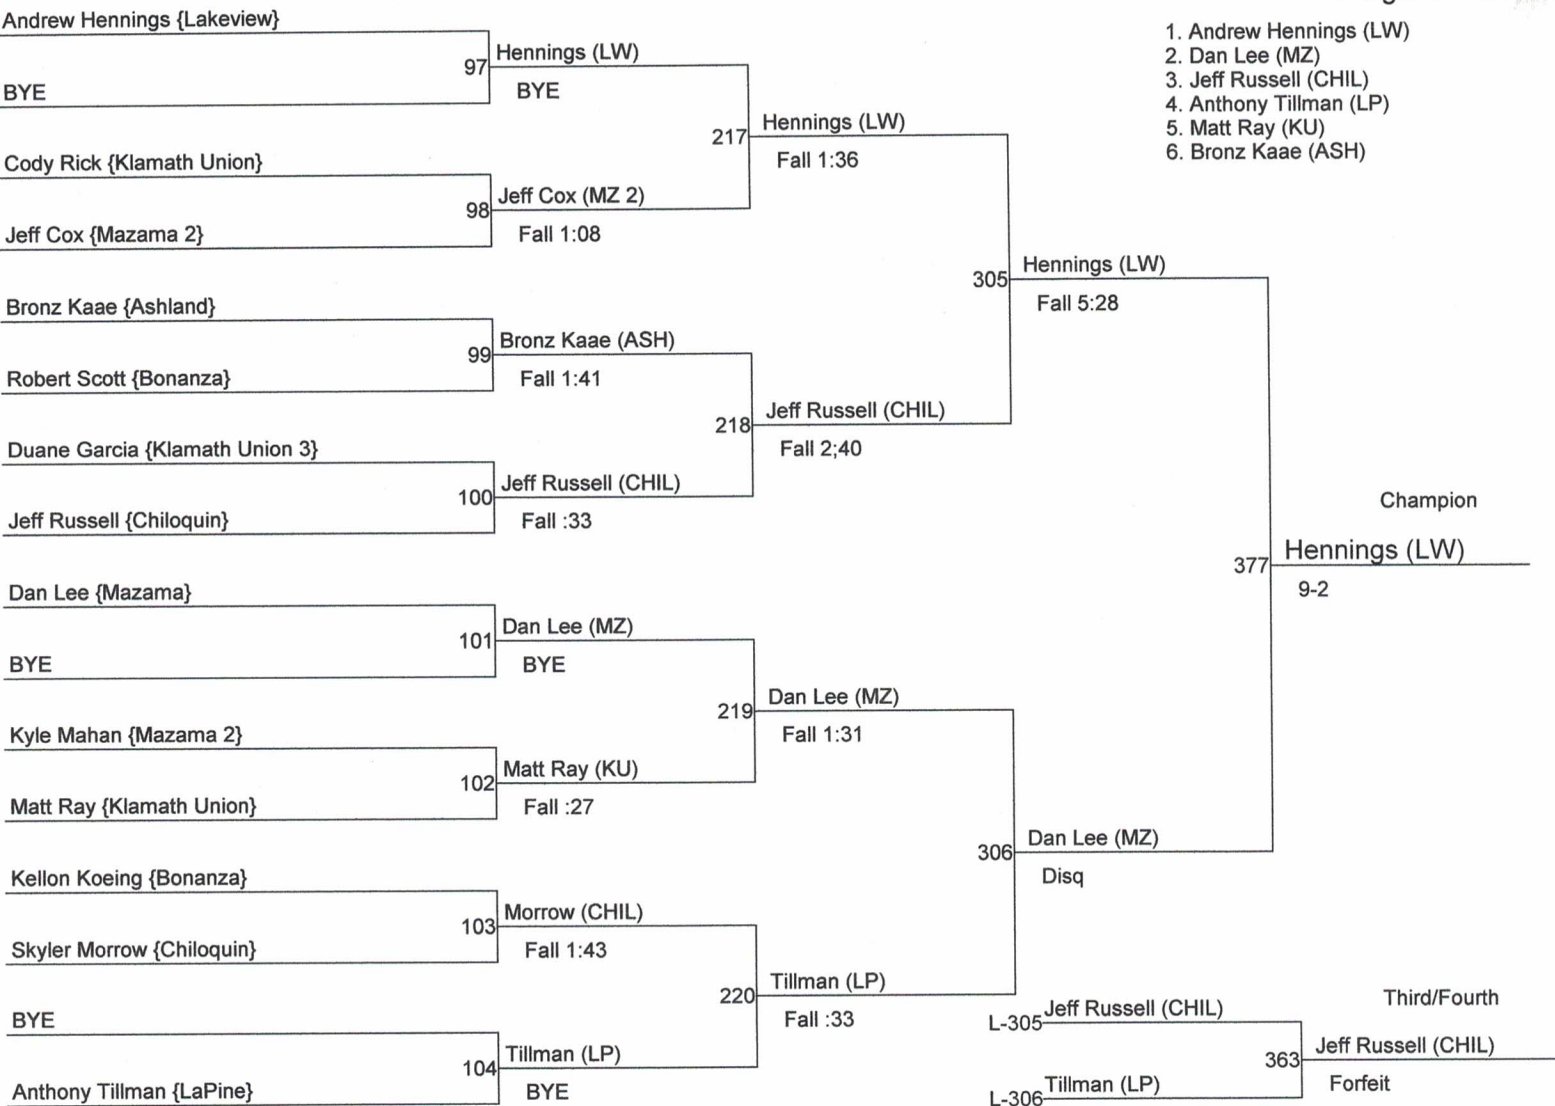

Basin Best's Invitational

Weight Class : 171

Basin Best's Invitational

Weight Class : 189

Basin Best's Invitational

Weight Class : 215

Basin Best's Invitational

Weight Class : 275