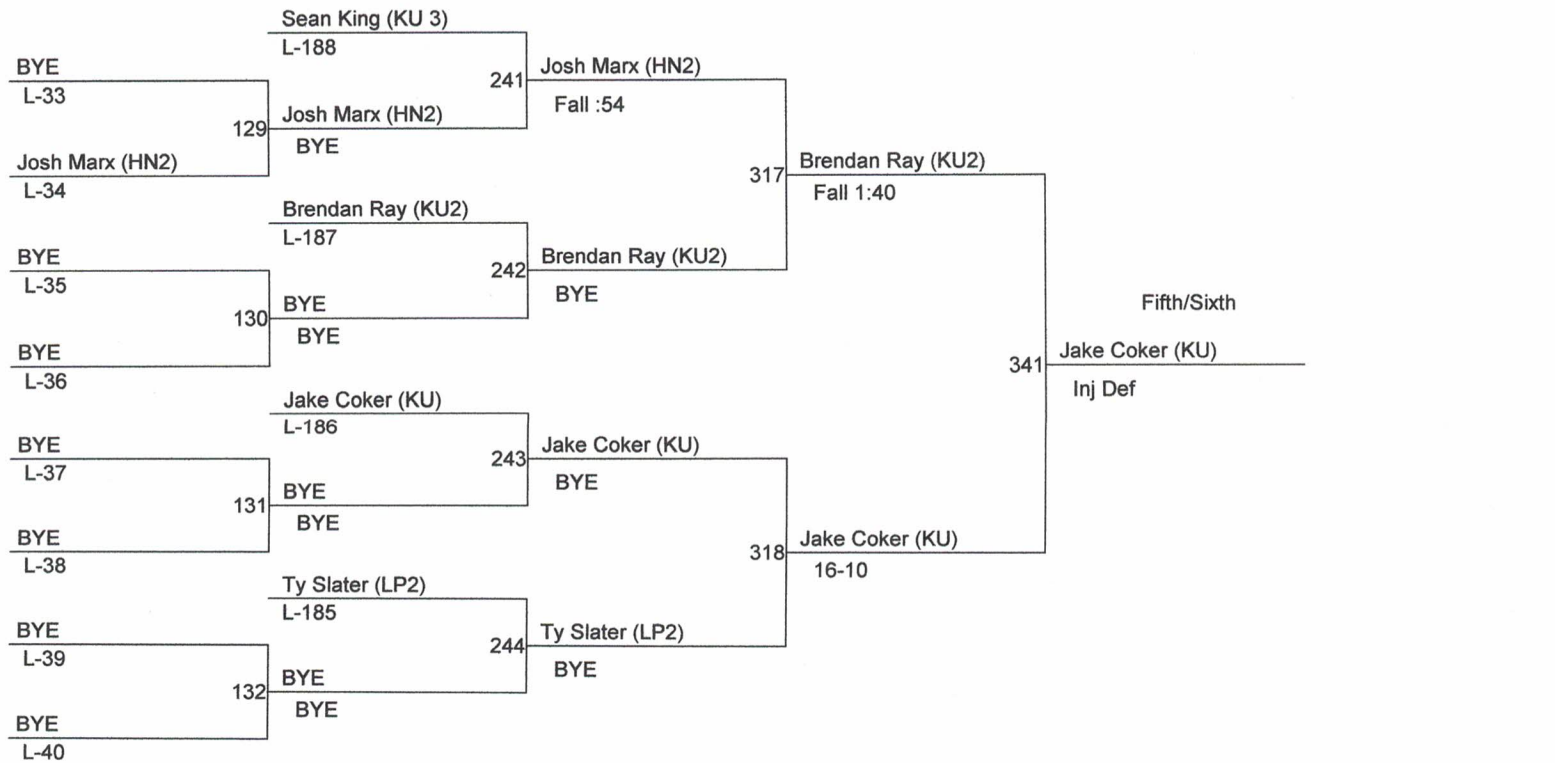

Basin Best's Invitational

Weight Class : 130