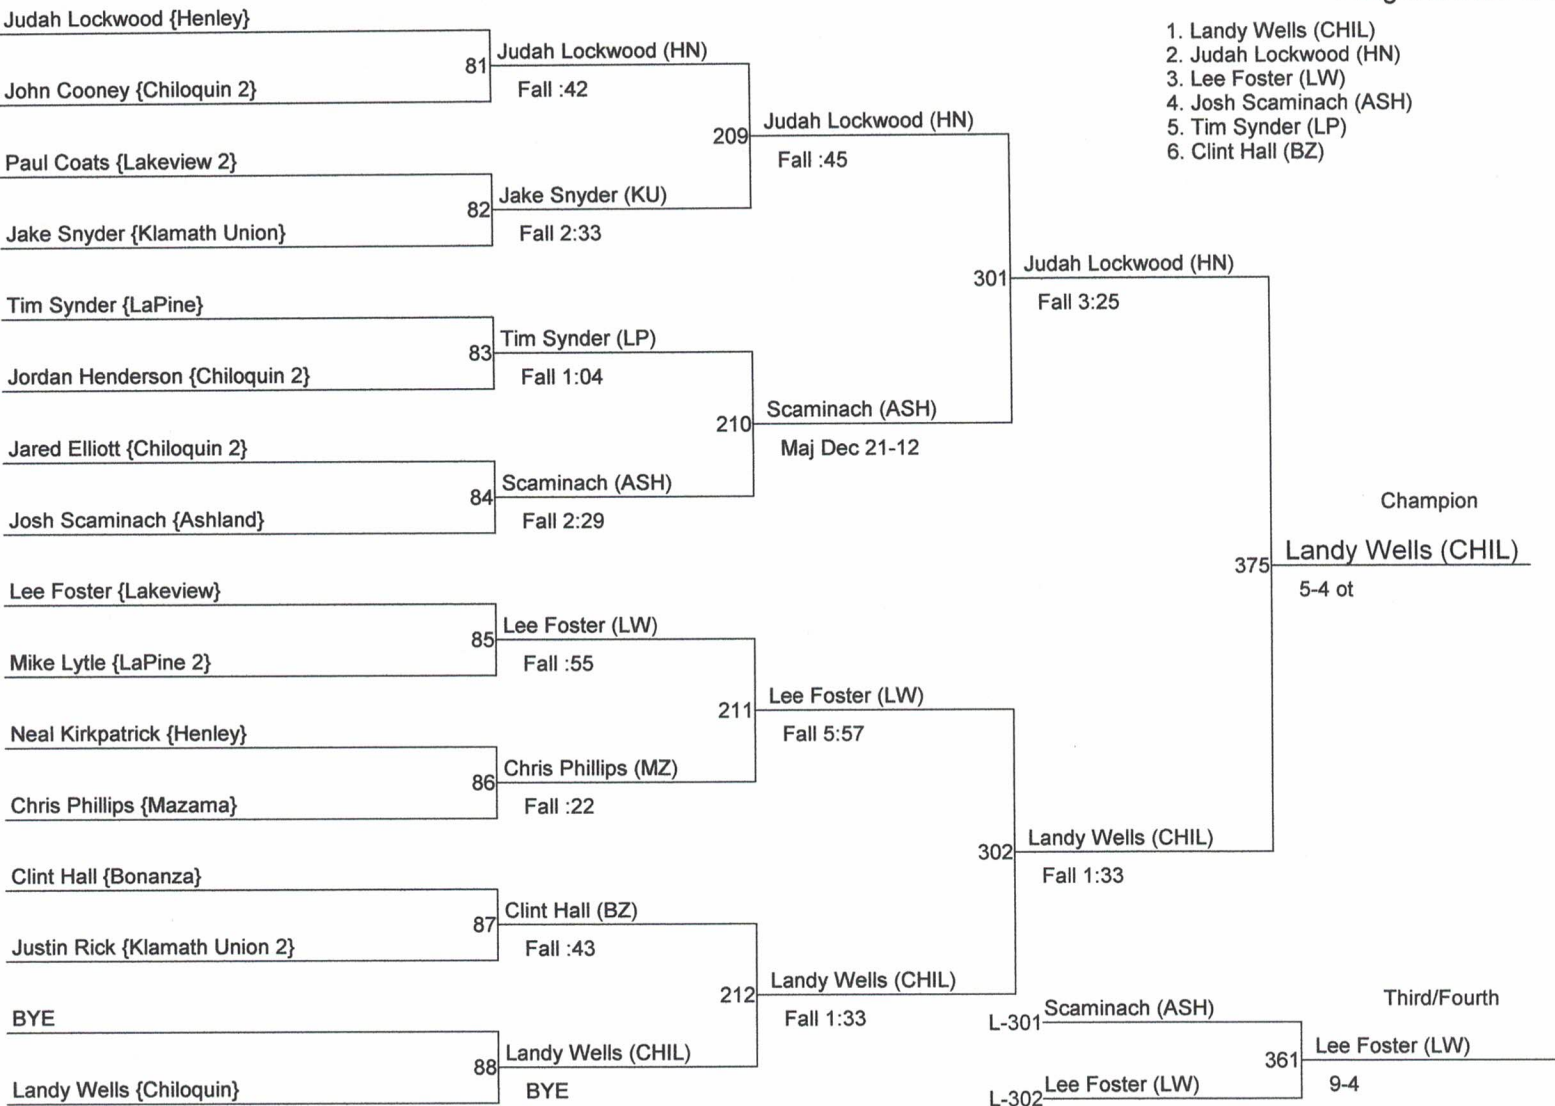

Basin Best's Invitational

Weight Class : 171