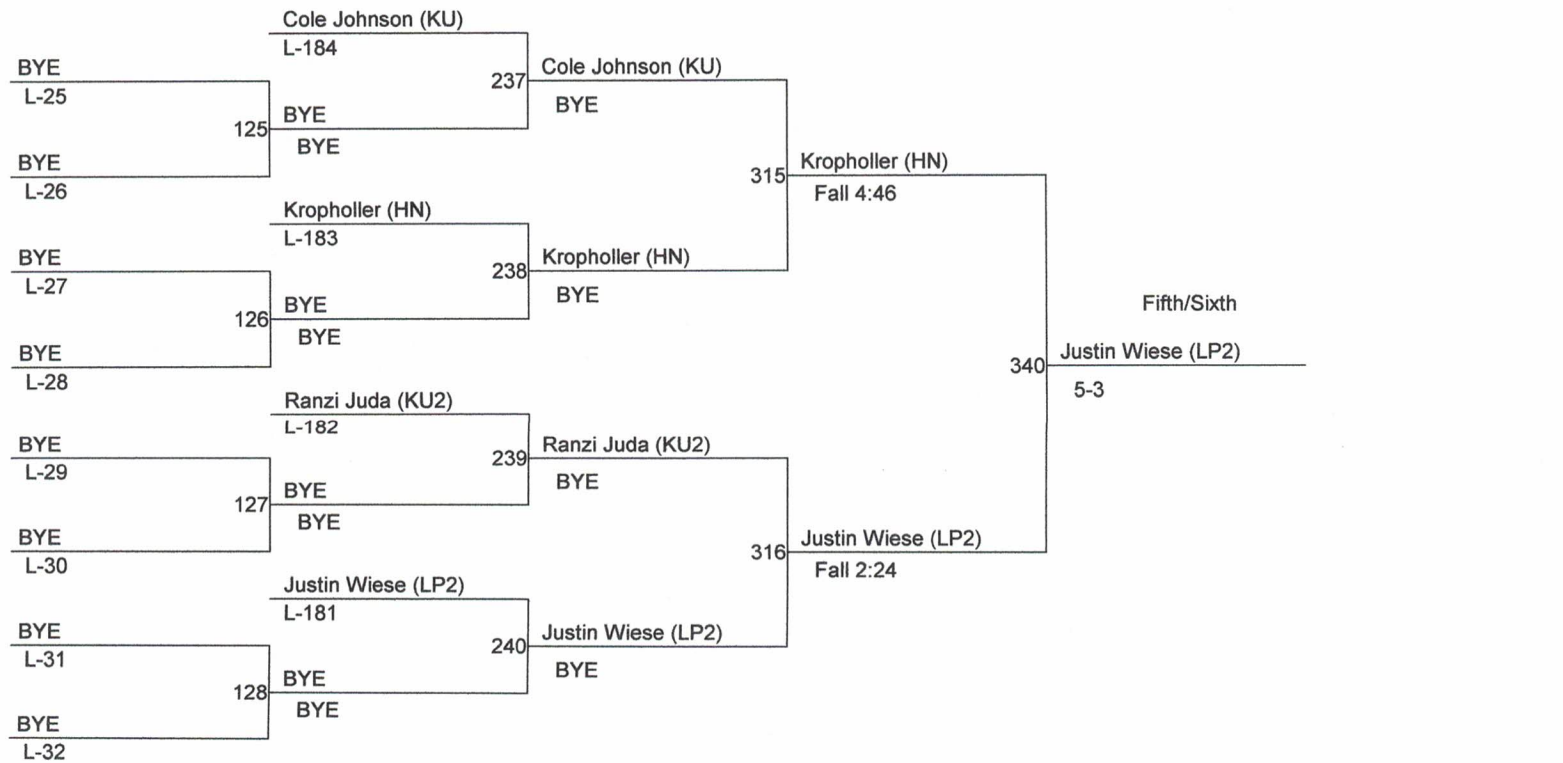

Basin Best's Invitational

Weight Class : 103

Basin Best's Invitational

Weight Class : 112

Basin Best's Invitational

Weight Class : 119

Basin Best's Invitational

Weight Class : 125