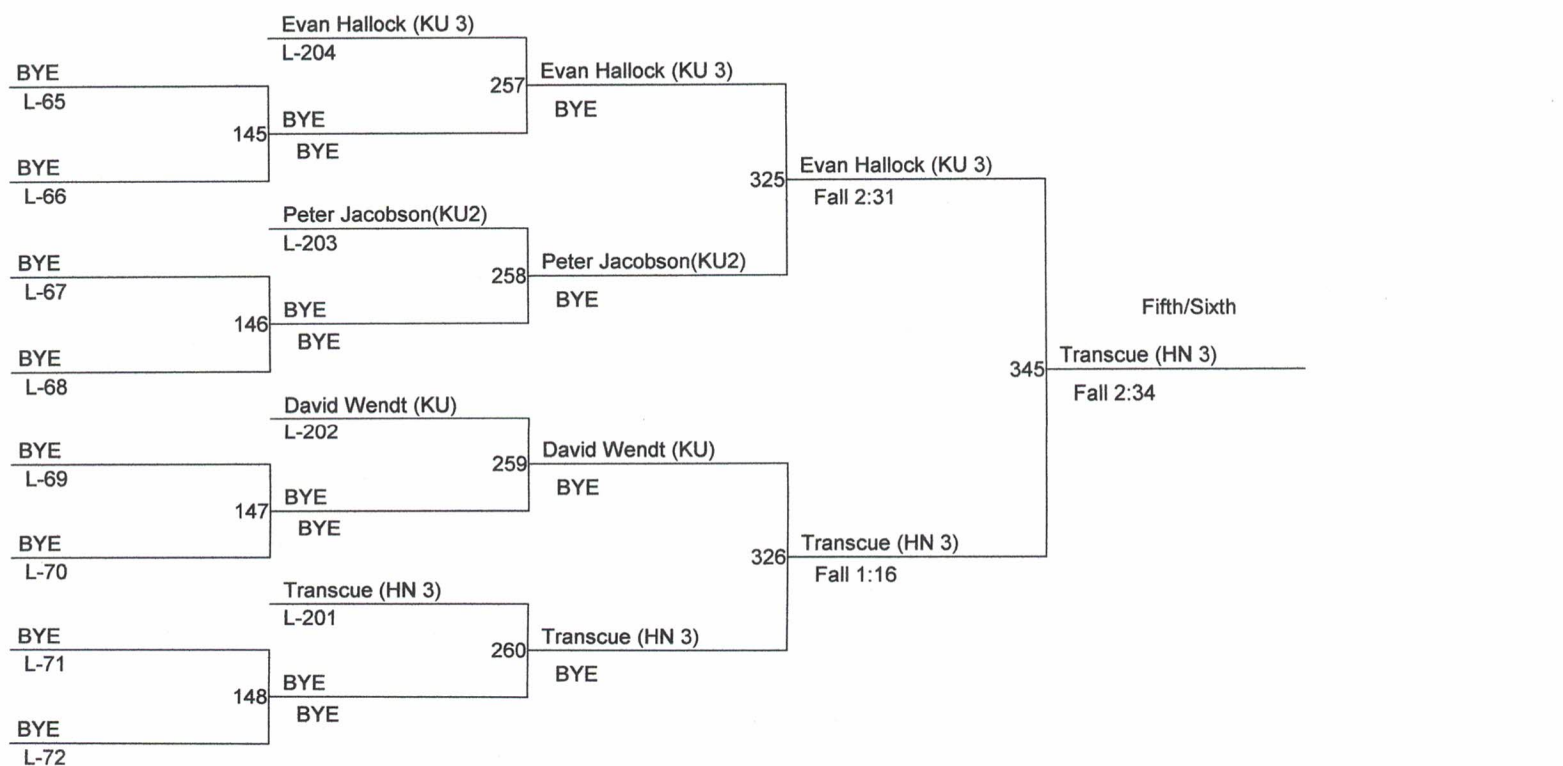

Basin Best's Invitational

Weight Class : 152