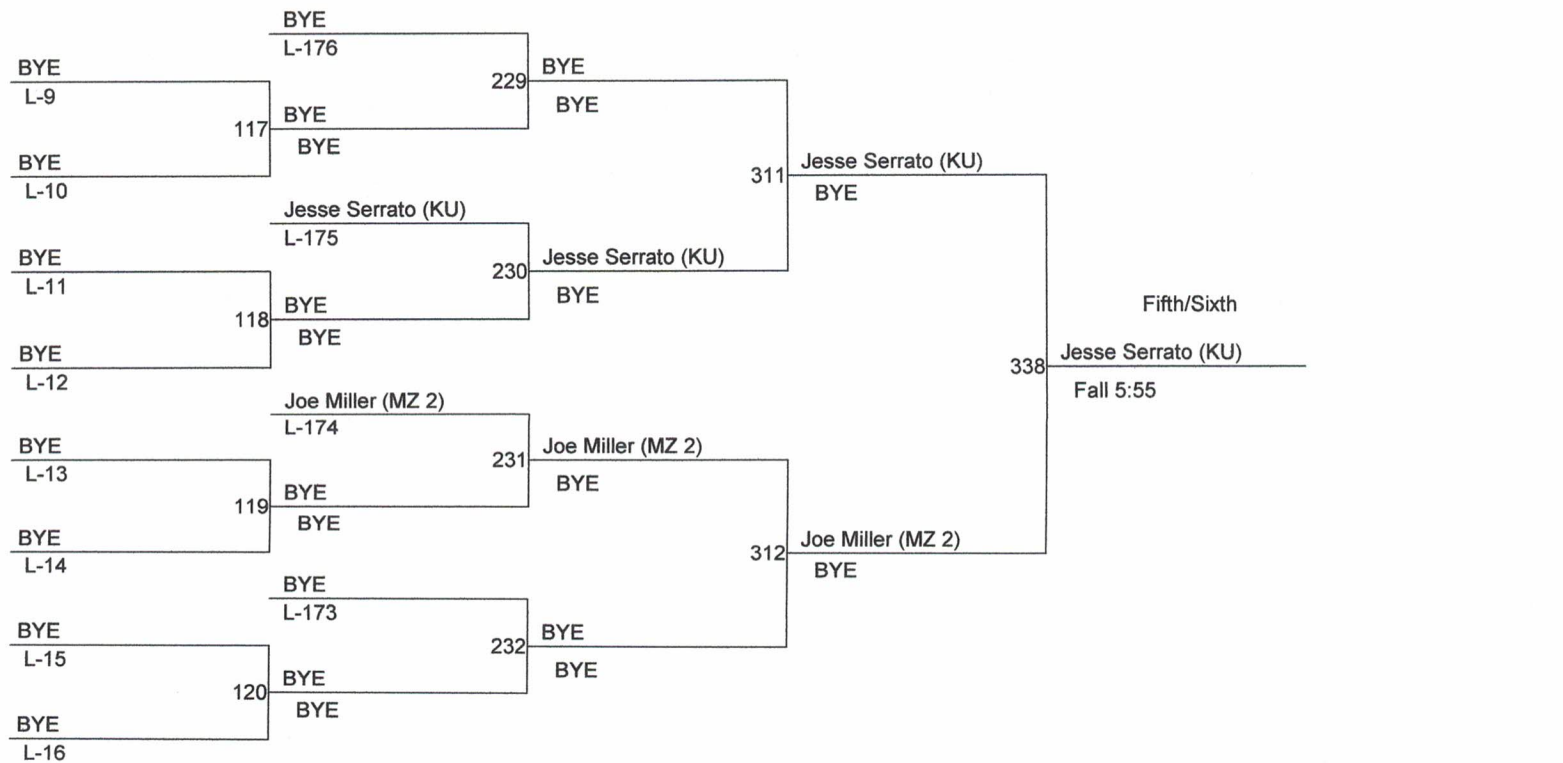

Basin Best's Invitational

Weight Class : 112