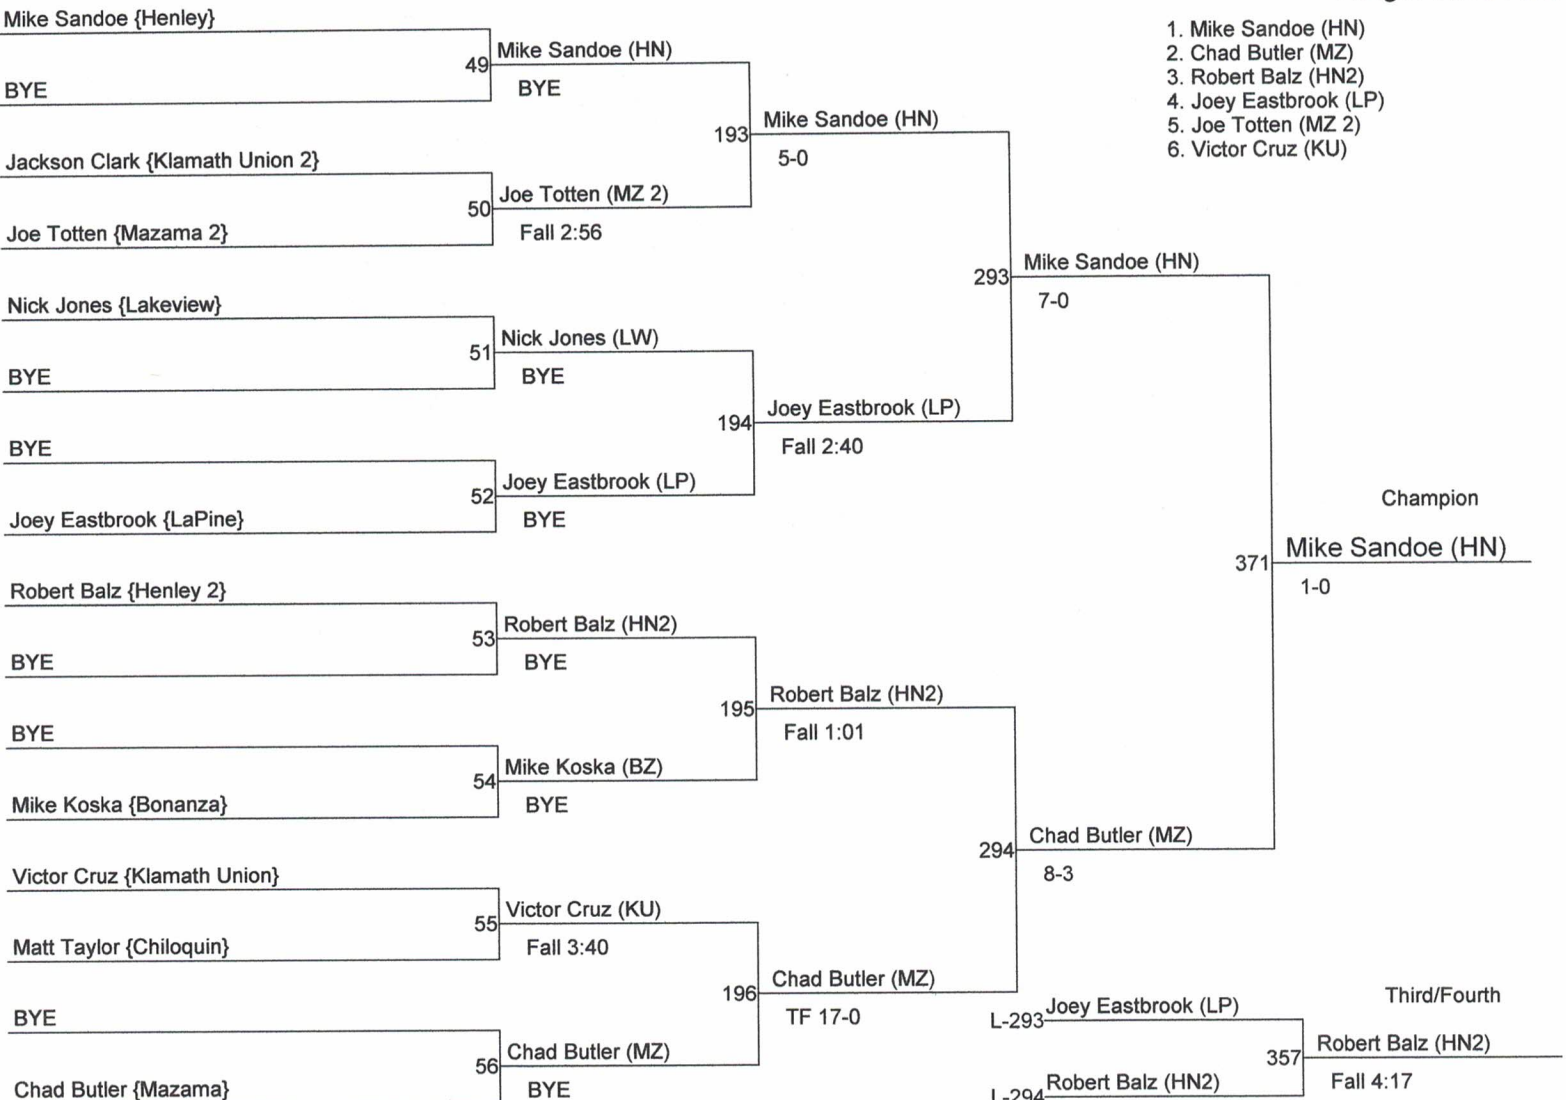

Basin Best's Invitational

Weight Class : 140