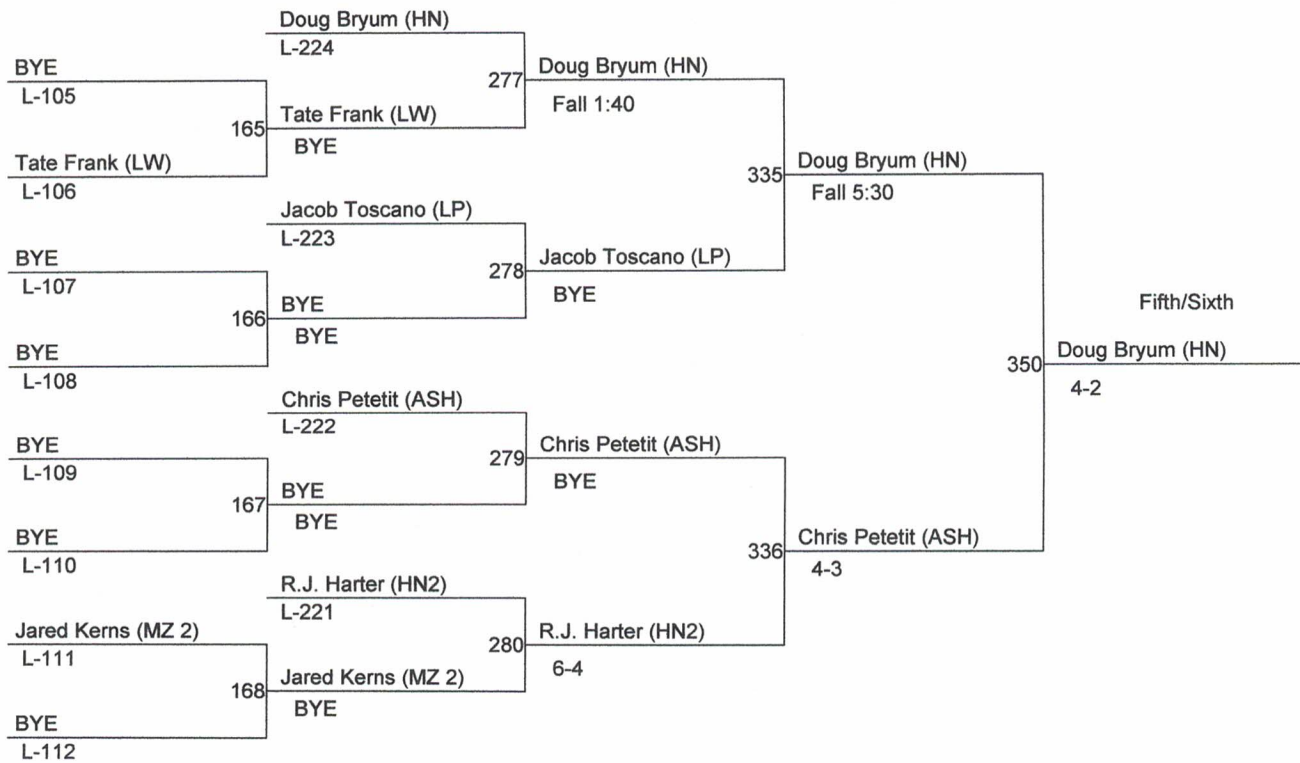

1. Robert McGregor (HN)
2. JD Jones (LW)
3. Jesse Mullaney (MZ)
4. Brian Manning (LP)
5. Bryan Court (HN2)
6. Justin Murphy (LW)

Basin Best's Invitational

Weight Class : 152

Basin Best's Invitational

Weight Class : 160

Basin Best's Invitational

Weight Class : 171

Basin Best's Invitational

Weight Class : 189

Basin Best's Invitational

Weight Class : 215

Basin Best's Invitational

Weight Class : 275

1. Cory Stratton (MZ)
2. Washi Collins (CHIL)
3. Washi Collins (CHIL)
4. Steve Stacey (CHIL)
5. Doug Bryum (HN)
6. Chris Petetit (ASH)