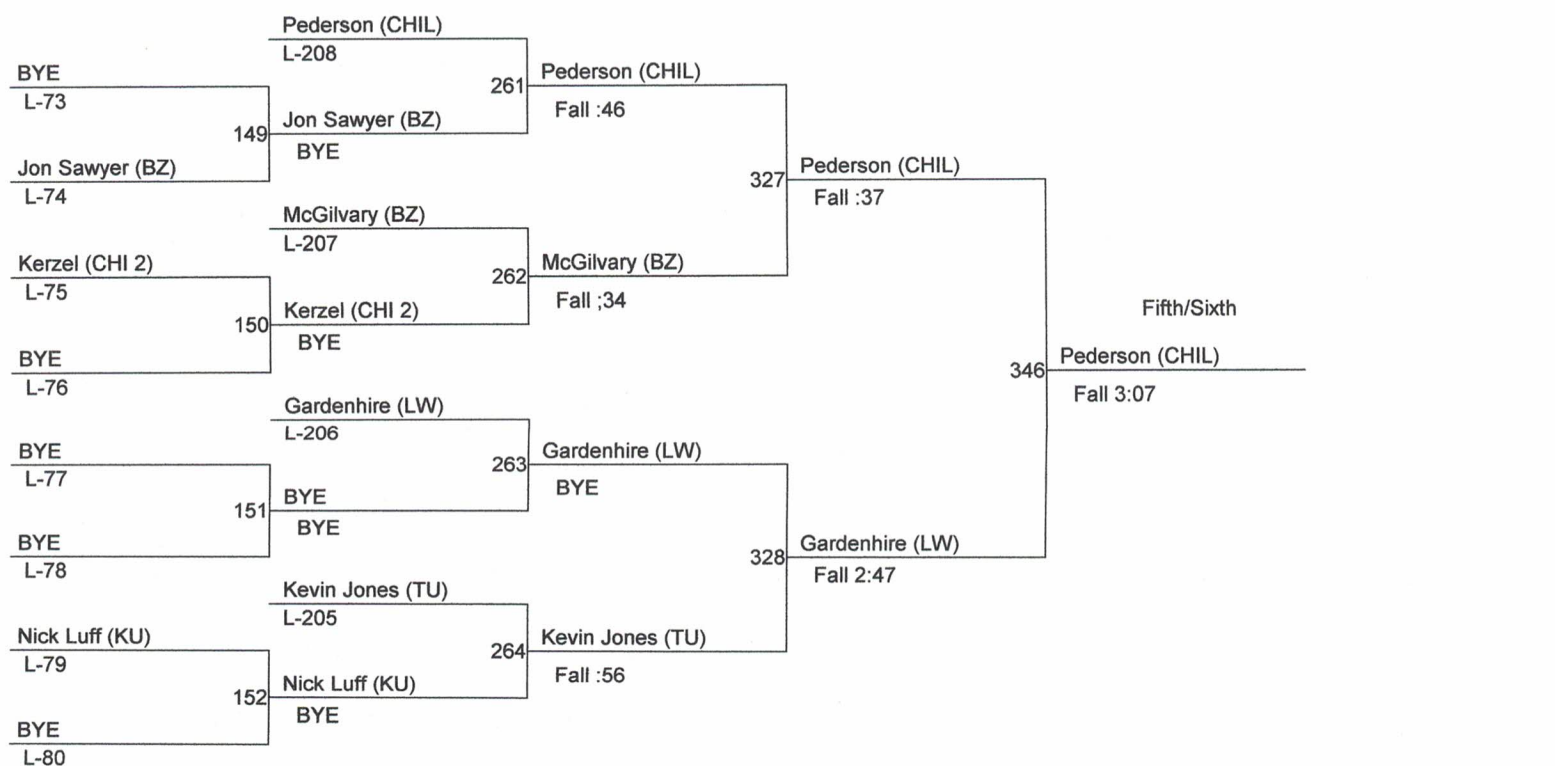

1. Robert McGregor (HN)
2. JD Jones (LW)
3. Jesse Mullaney (MZ)
4. Brian Manning (LP)
5. Bryan Court (HN2)
6. Justin Murphy (LW)

Basin Best's Invitational

Weight Class : 152

Basin Best's Invitational

Weight Class : 160