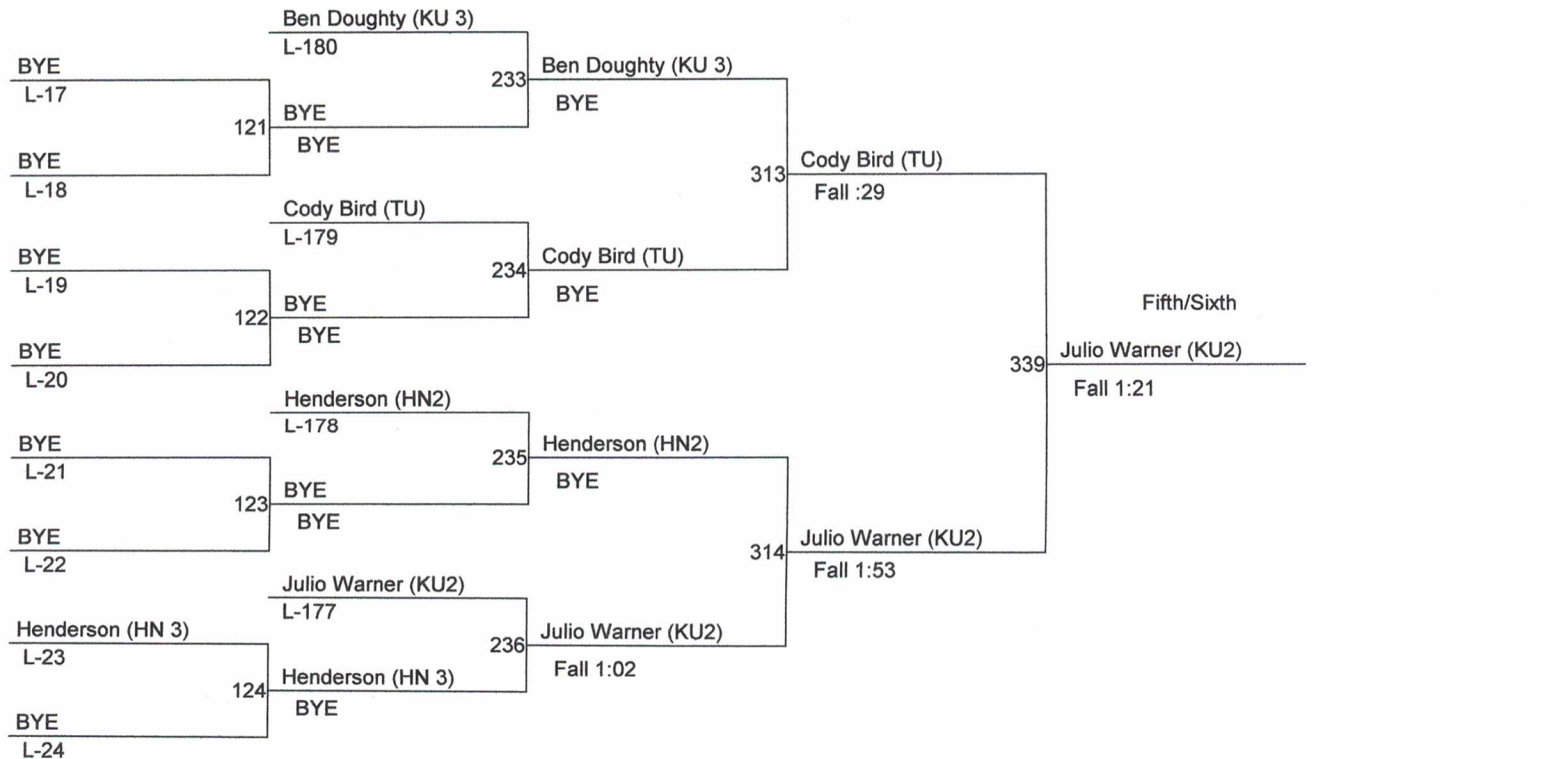

Basin Best's Invitational

Weight Class : 103

Basin Best's Invitational

Weight Class : 112

Basin Best's Invitational

Weight Class : 119

Basin Best's Invitational

Weight Class : 125