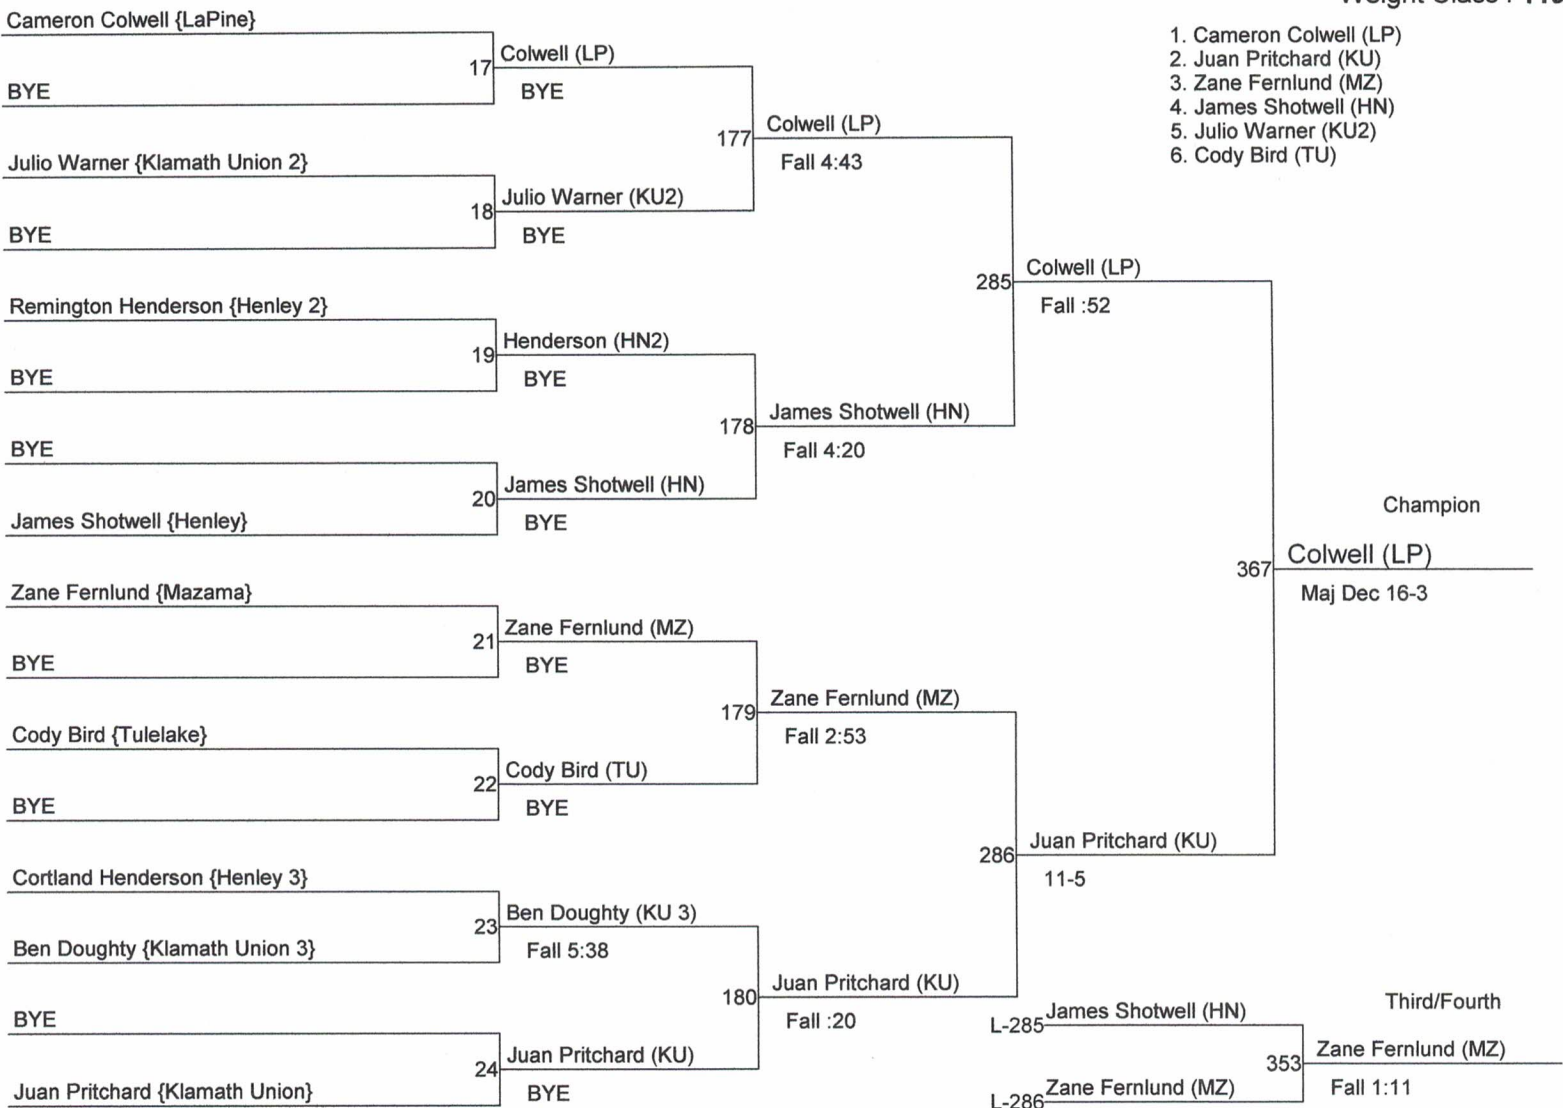

Basin Best's Invitational

Weight Class : 103

Basin Best's Invitational

Weight Class : 112

Basin Best's Invitational

Weight Class : 119

Basin Best's Invitational

Weight Class : 125