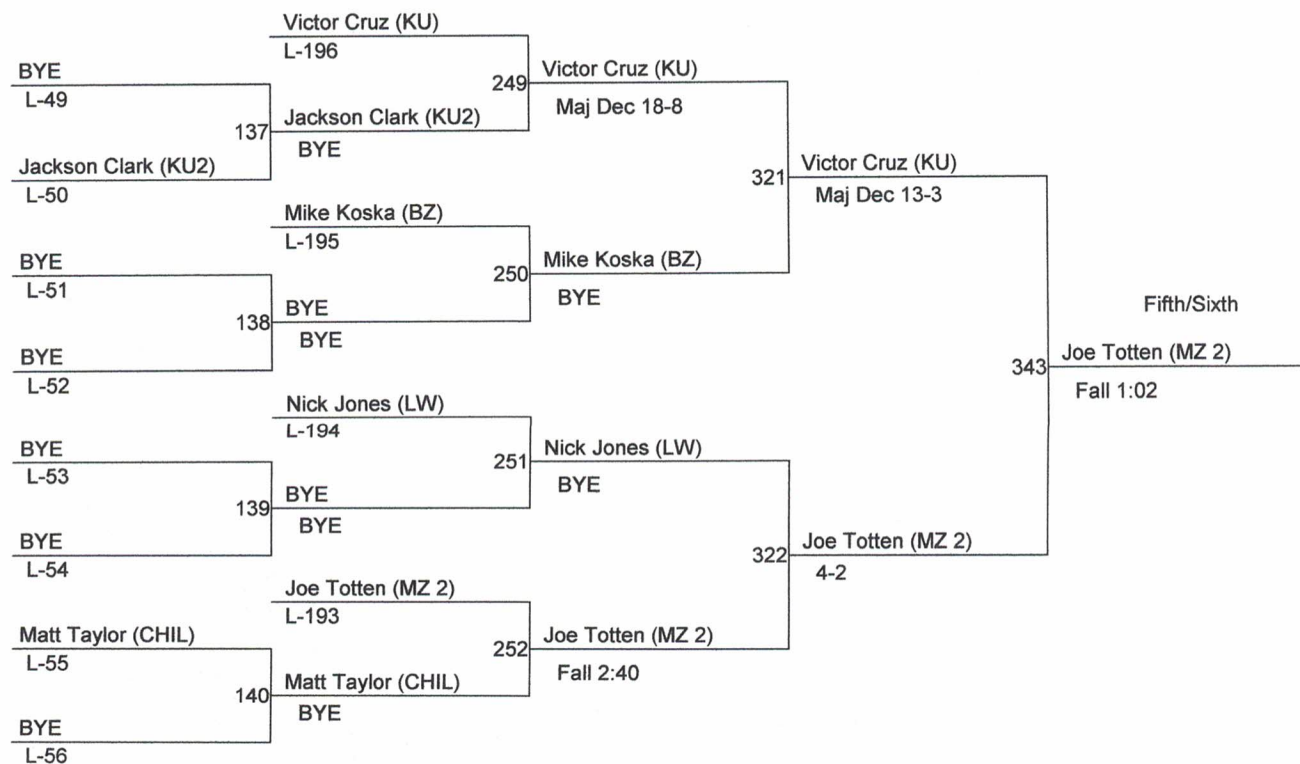

Basin Best's Invitational

Weight Class : 130

Basin Best's Invitational

Weight Class : 135

Basin Best's Invitational

Weight Class : 140

Basin Best's Invitational

Weight Class : 145

1. Robert McGregor (HN)
2. JD Jones (LW)
3. Jesse Mullaney (MZ)
4. Brian Manning (LP)
5. Bryan Court (HN2)
6. Justin Murphy (LW)

Basin Best's Invitational

Weight Class : 152

Basin Best's Invitational

Weight Class : 160