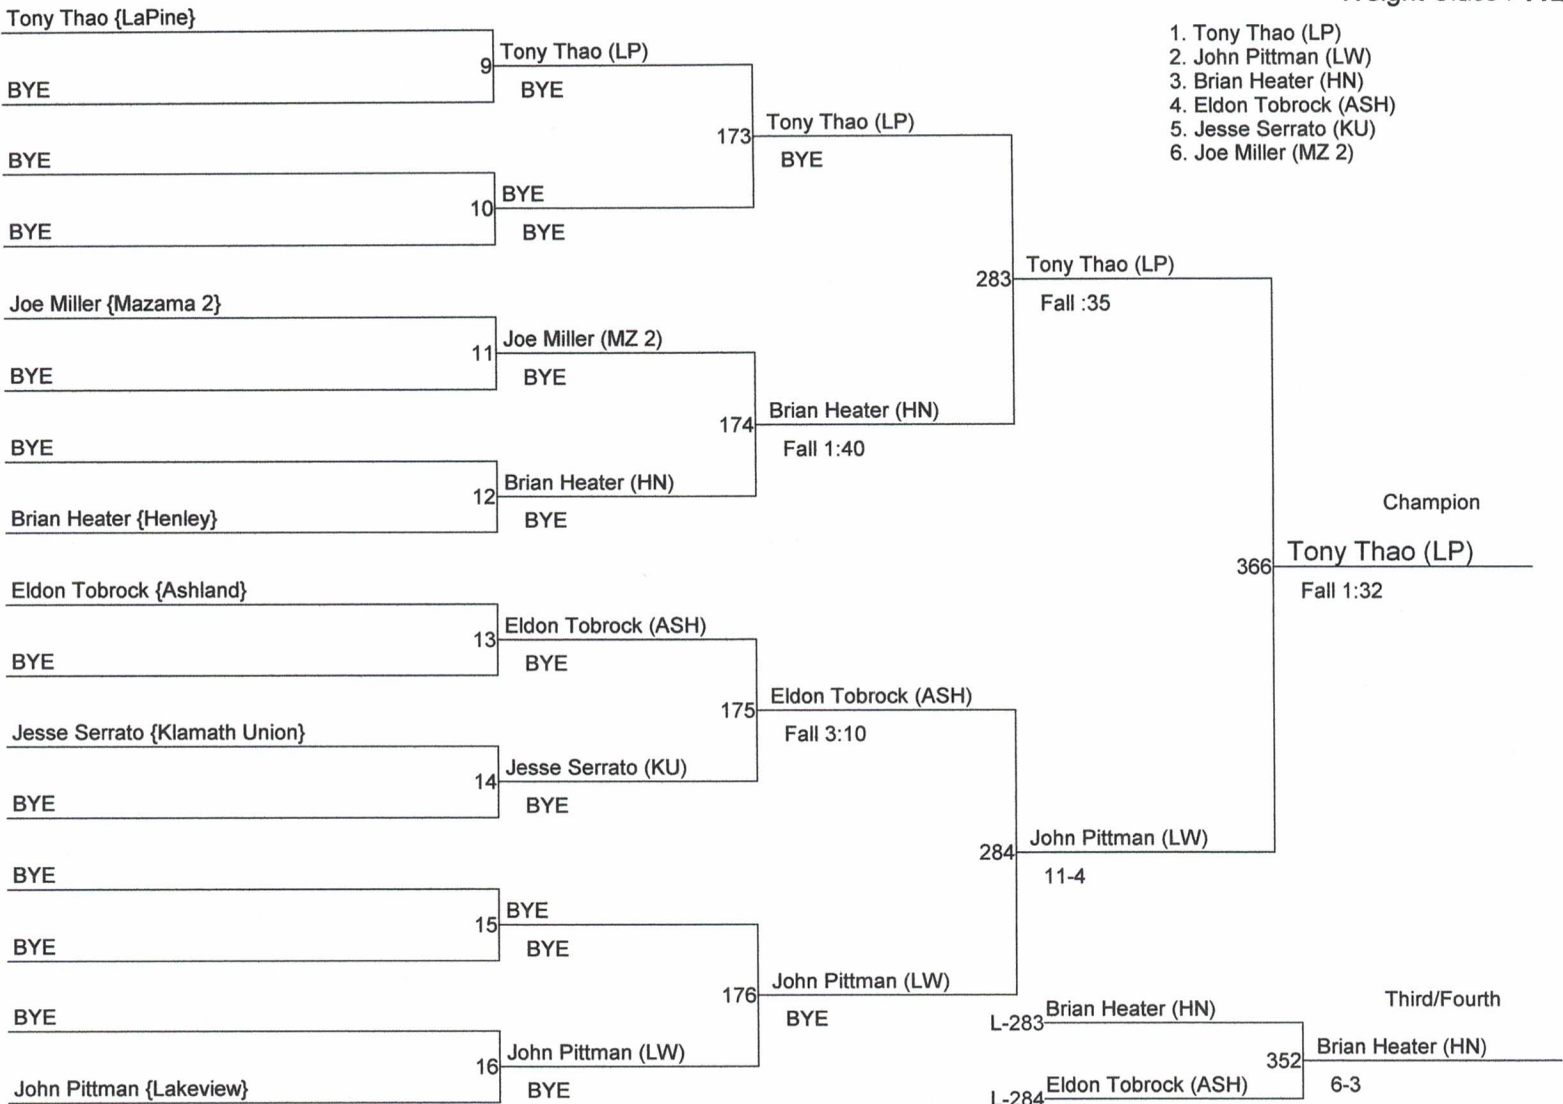

Basin Best's Invitational

Weight Class : 112