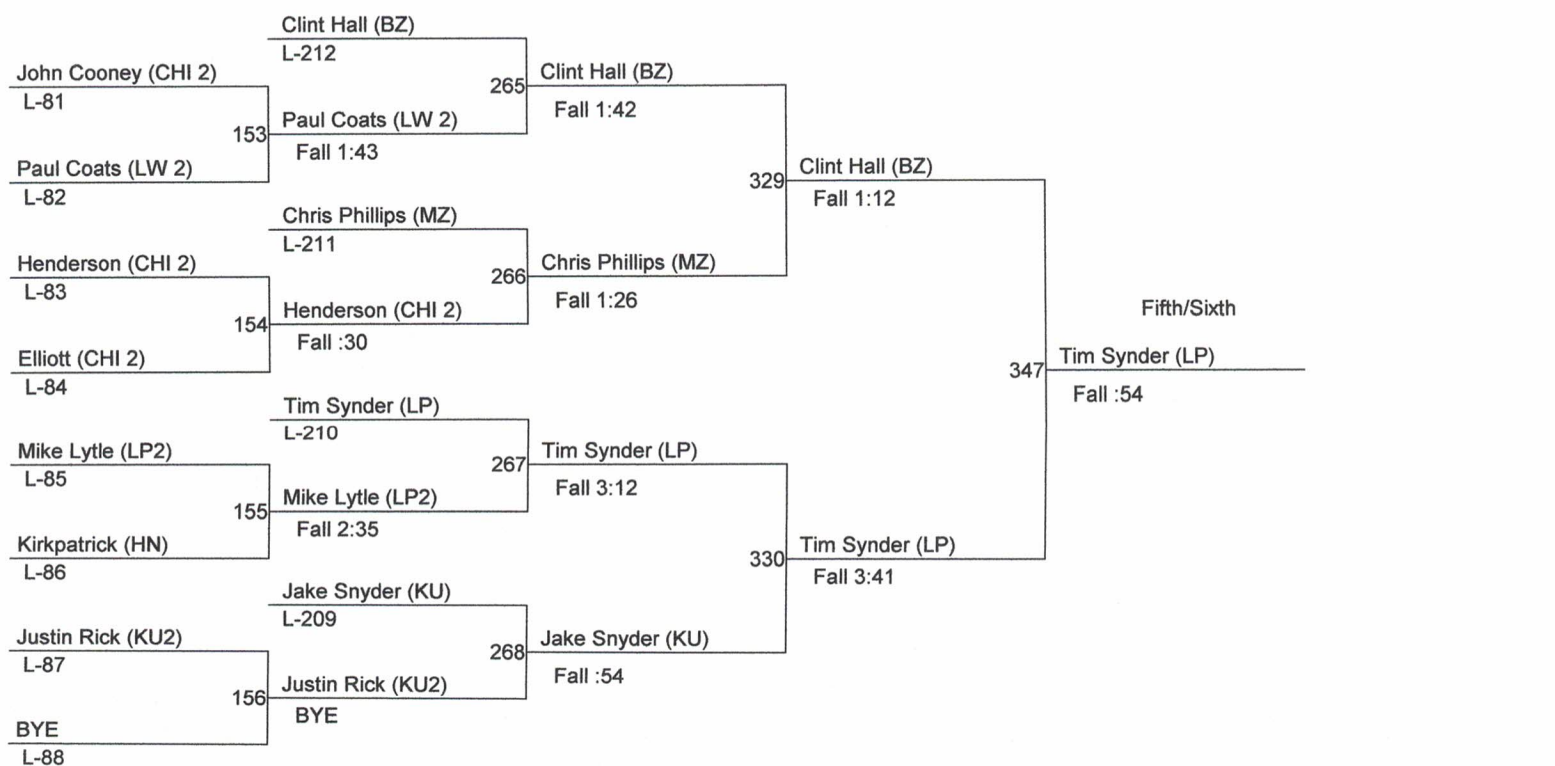

Basin Best's Invitational

Weight Class : 171