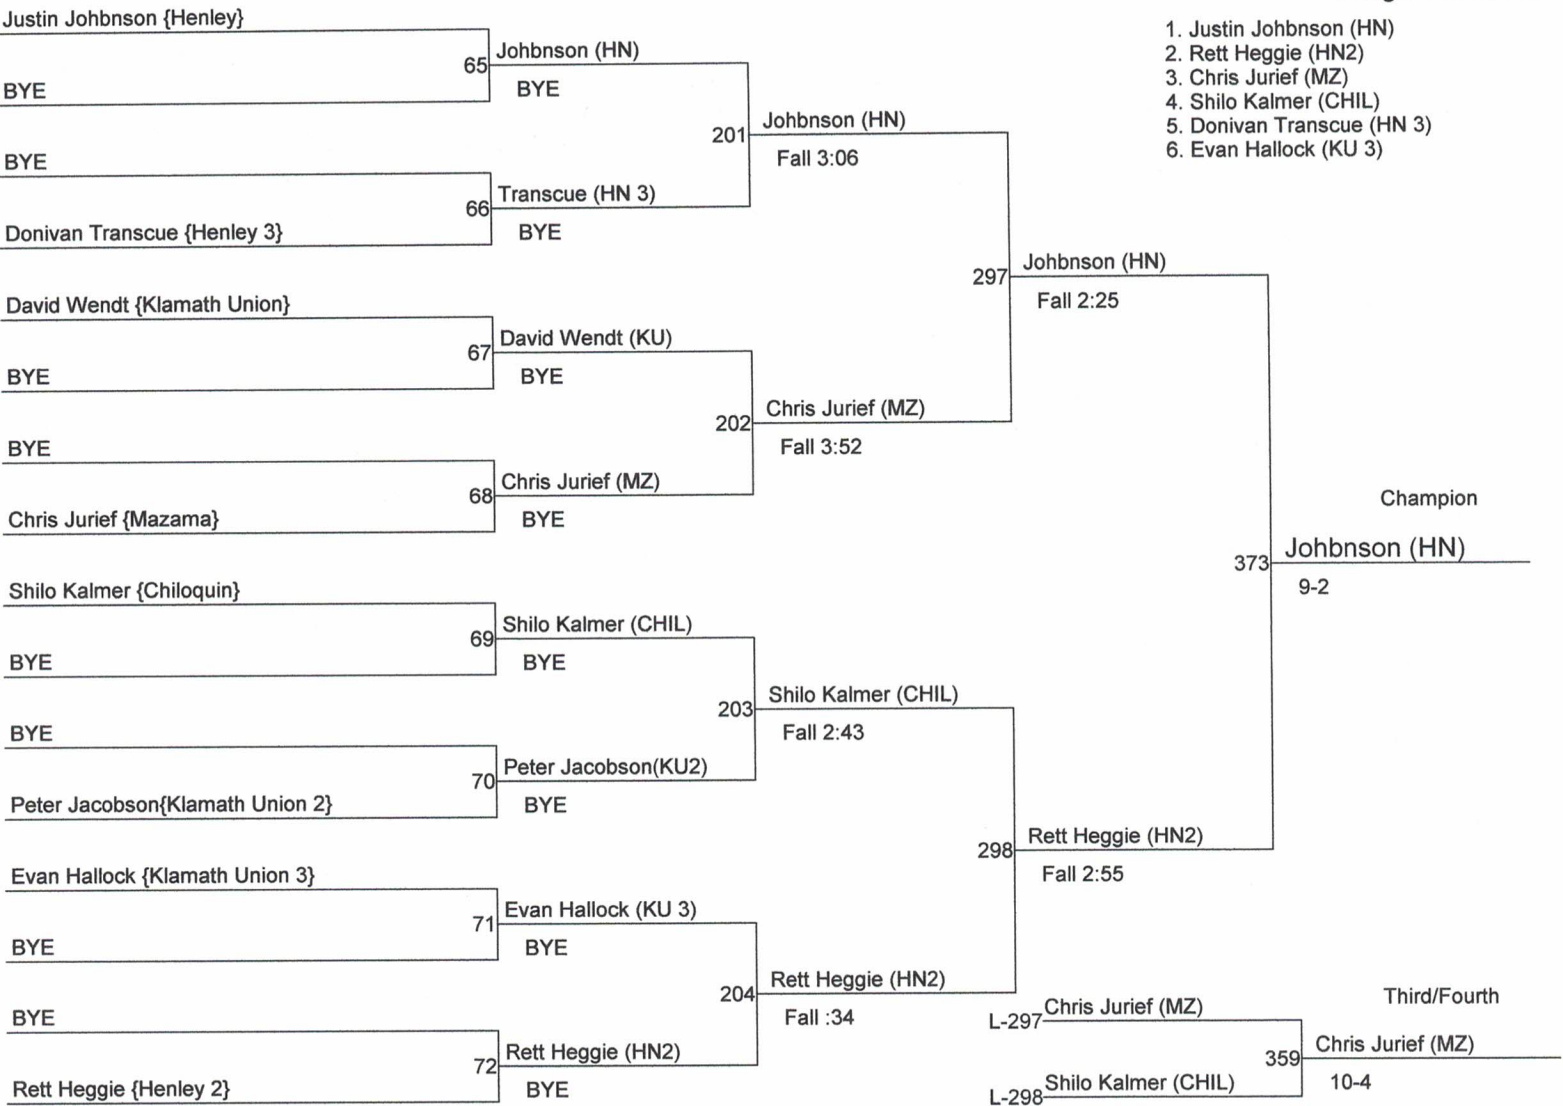

Basin Best's Invitational

Weight Class : 130

Basin Best's Invitational

Weight Class : 135

Basin Best's Invitational

Weight Class : 140

Basin Best's Invitational

Weight Class : 145

1. Robert McGregor (HN)
2. JD Jones (LW)
3. Jesse Mullaney (MZ)
4. Brian Manning (LP)
5. Bryan Court (HN2)
6. Justin Murphy (LW)

Basin Best's Invitational

Weight Class : 152

Basin Best's Invitational

Weight Class : 160