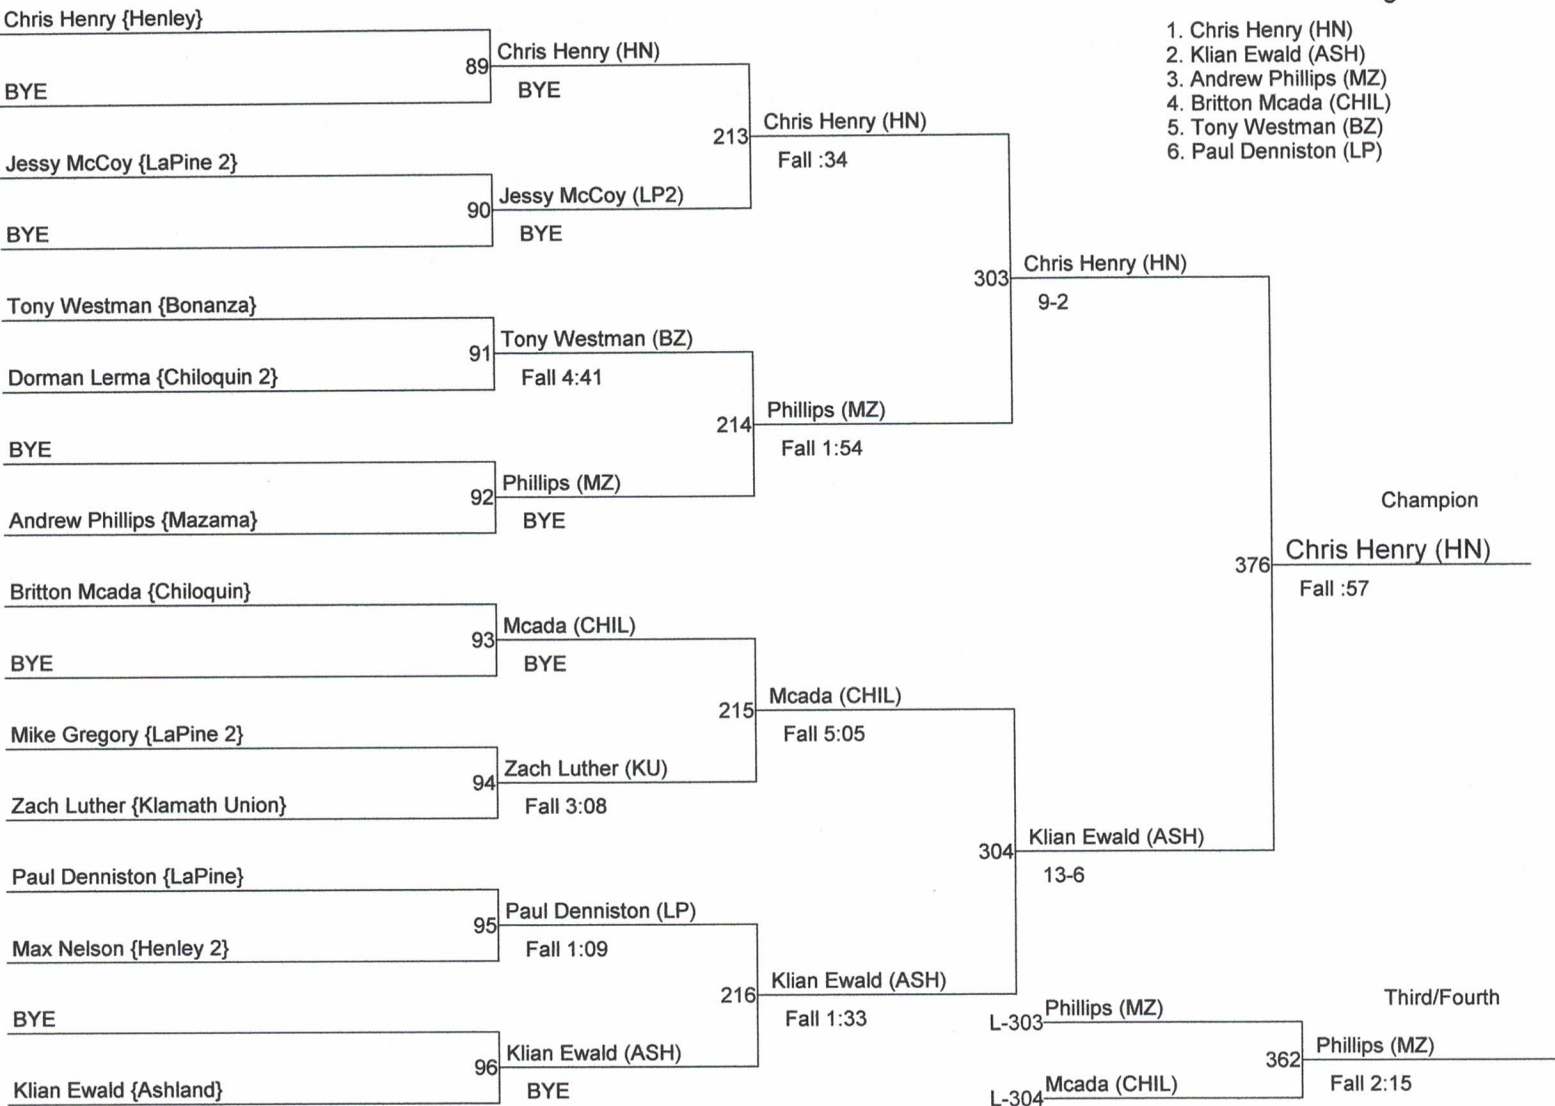

Basin Best's Invitational

Weight Class : 189