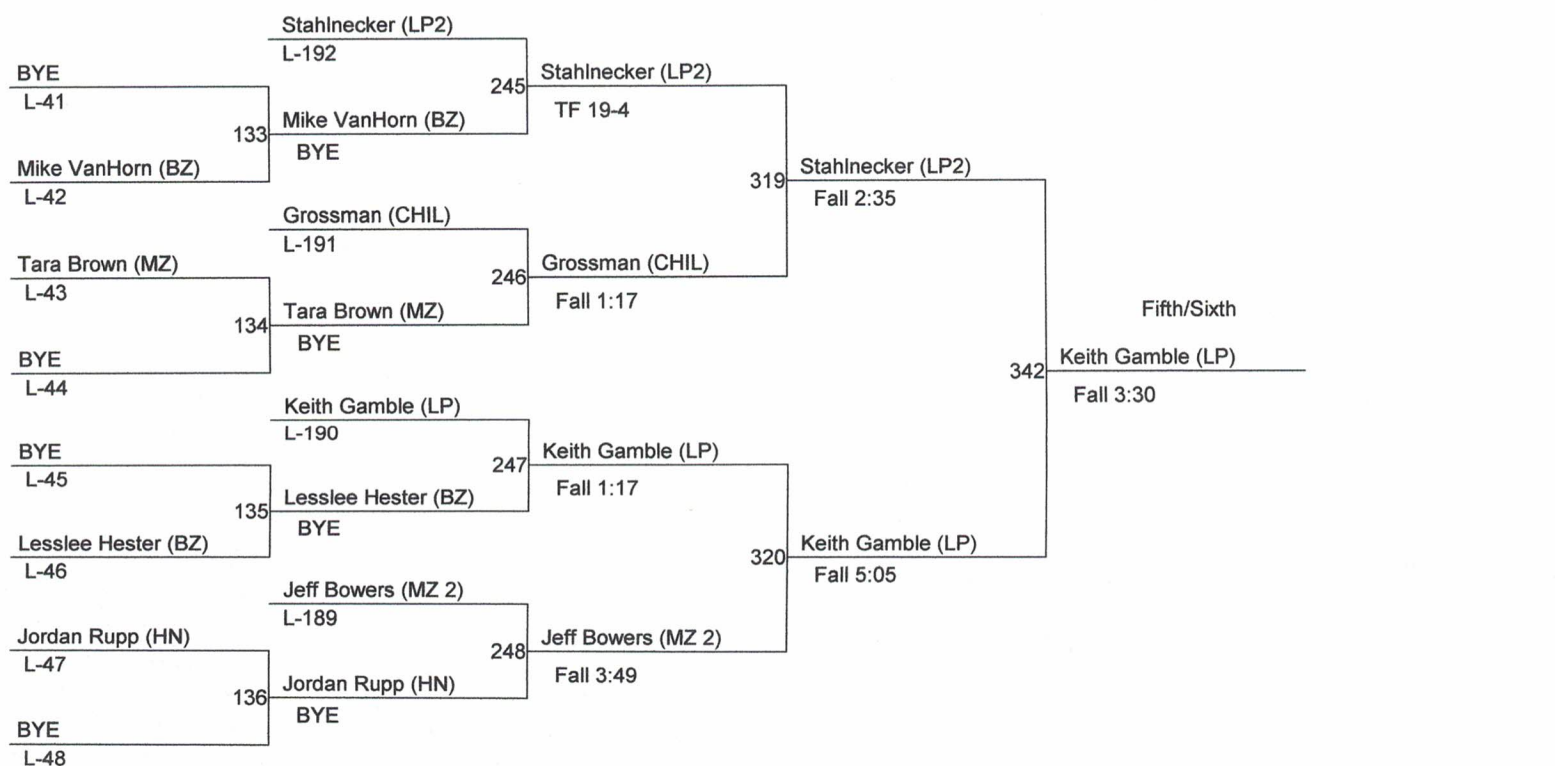

Basin Best's Invitational

Weight Class : 135