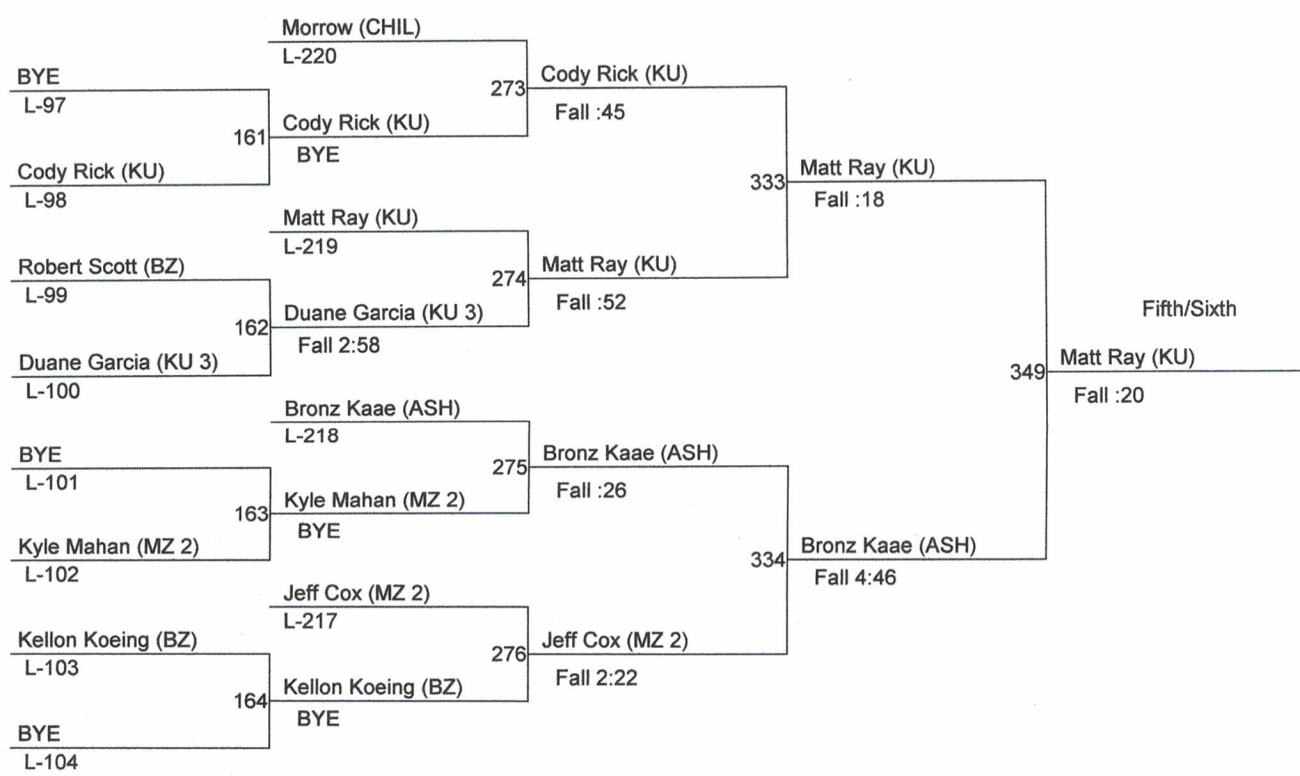

1. Robert McGregor (HN)
2. JD Jones (LW)
3. Jesse Mullaney (MZ)
4. Brian Manning (LP)
5. Bryan Court (HN2)
6. Justin Murphy (LW)

Basin Best's Invitational

Weight Class : 152

Basin Best's Invitational

Weight Class : 160

Basin Best's Invitational

Weight Class : 171

Basin Best's Invitational

Weight Class : 189

Basin Best's Invitational

Weight Class : 215

Basin Best's Invitational

Weight Class : 275

1. Cory Stratton (MZ)
2. Washi Collins (CHIL)
3. Washi Collins (CHIL)
4. Steve Stacey (CHIL)
5. Doug Bryum (HN)
6. Chris Petetit (ASH)