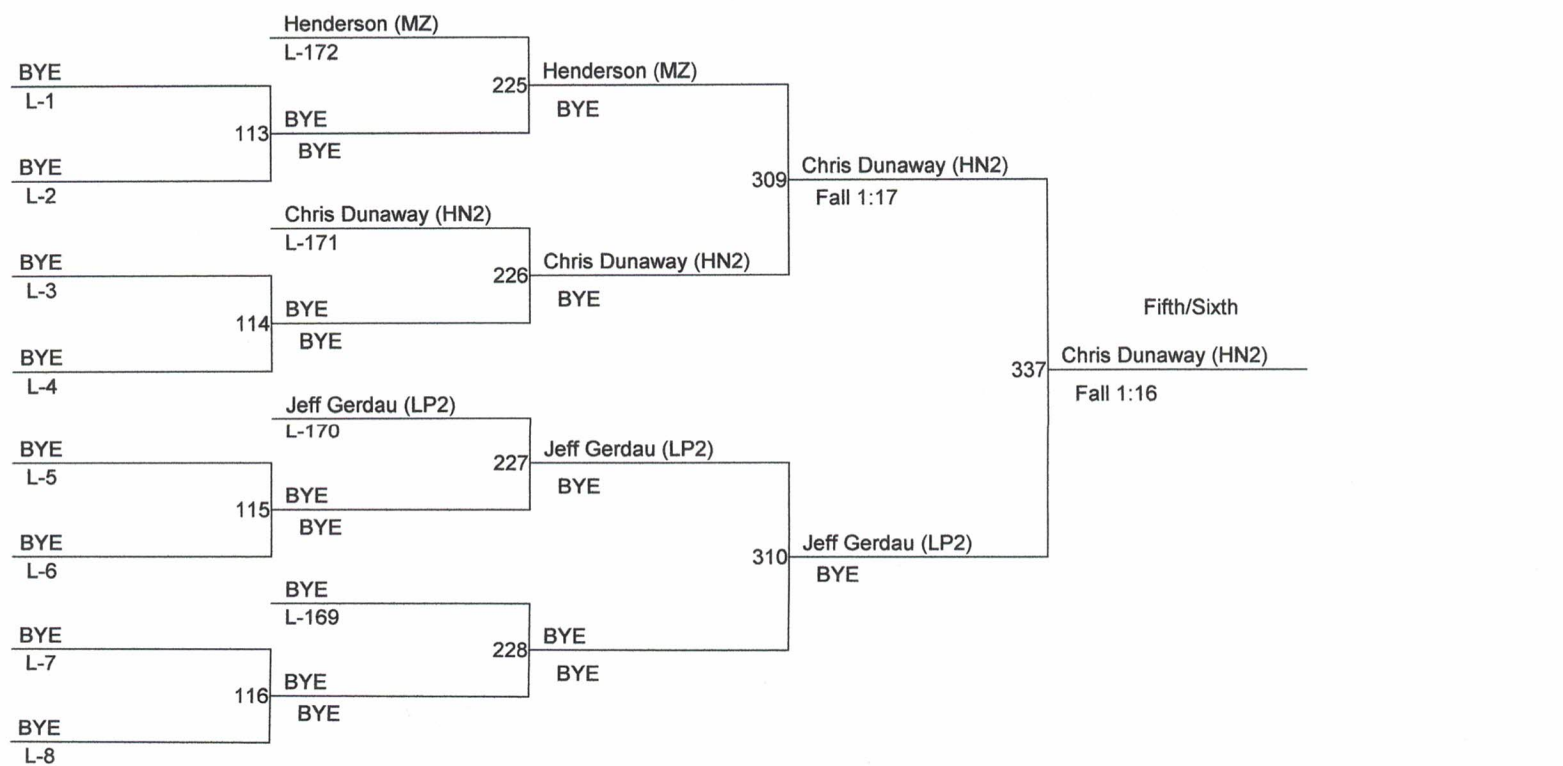

Basin Best's Invitational

Weight Class : 103