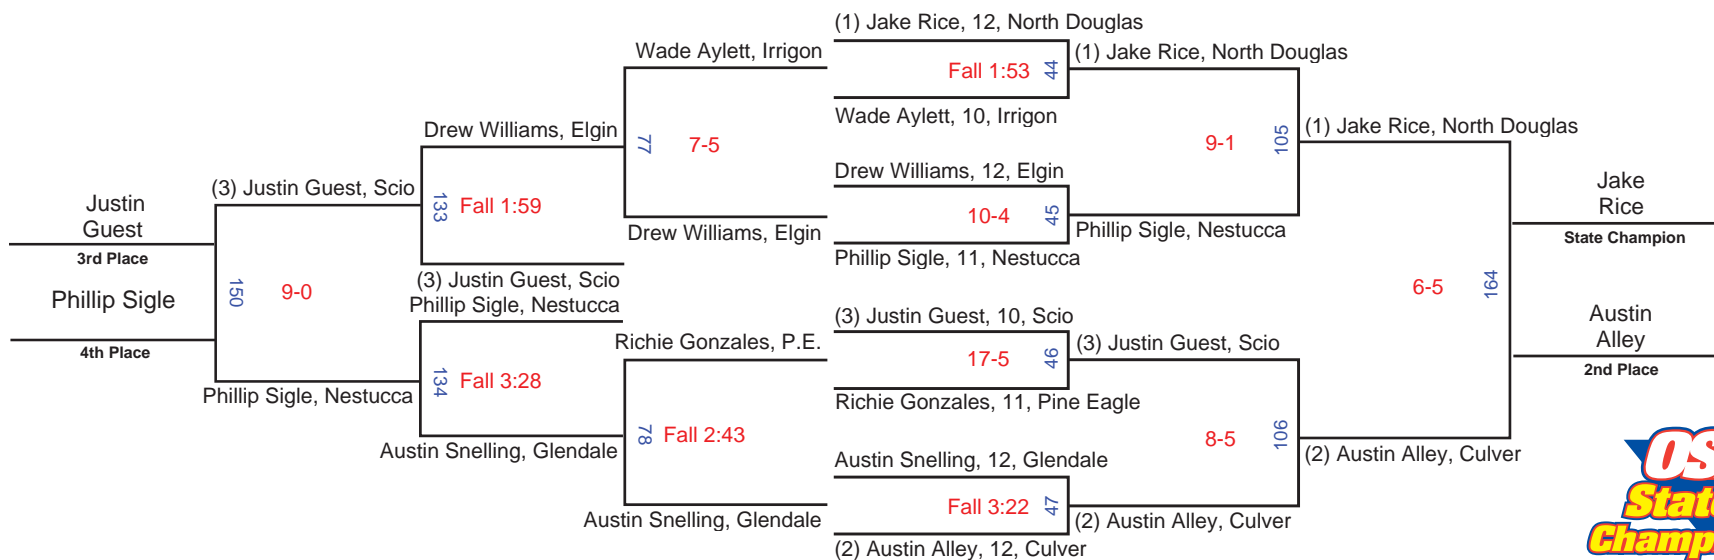

2009 OSA 2A/1A Wrestling State Championships - 189 lbs.