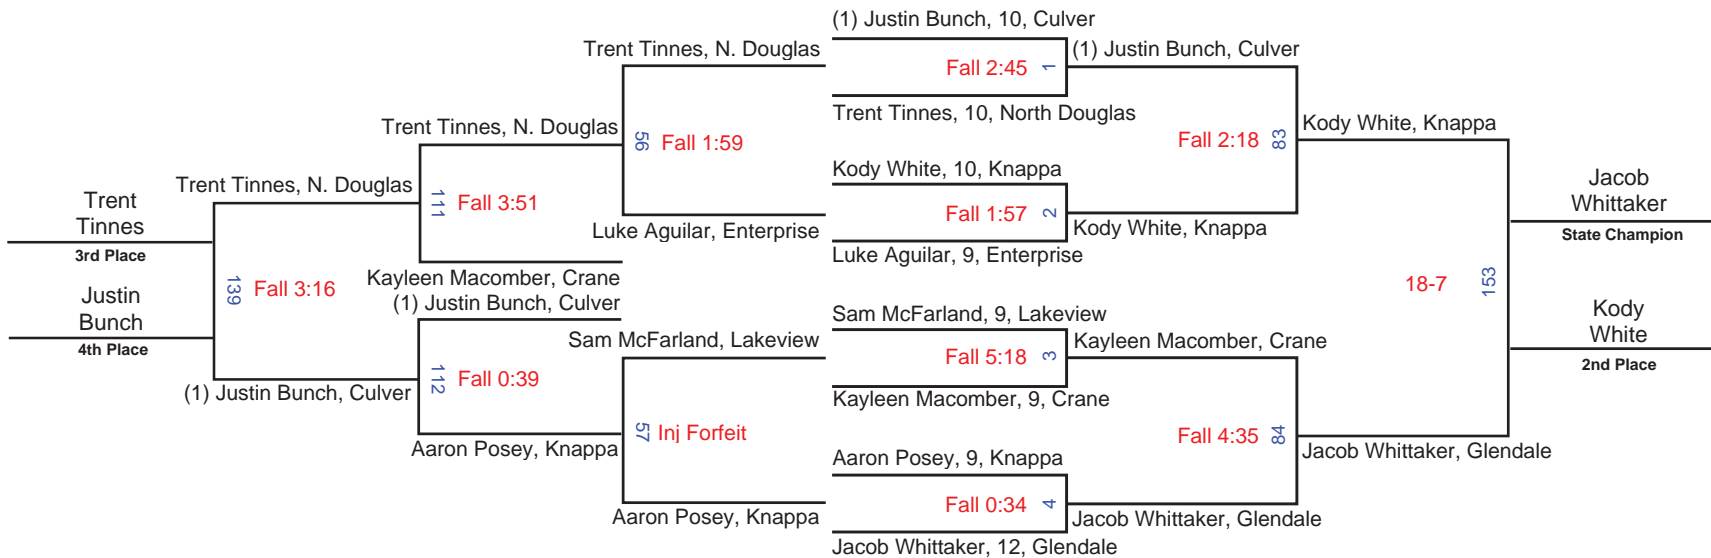

2009 OSA 2A/1A Wrestling State Championships - 103 lbs.