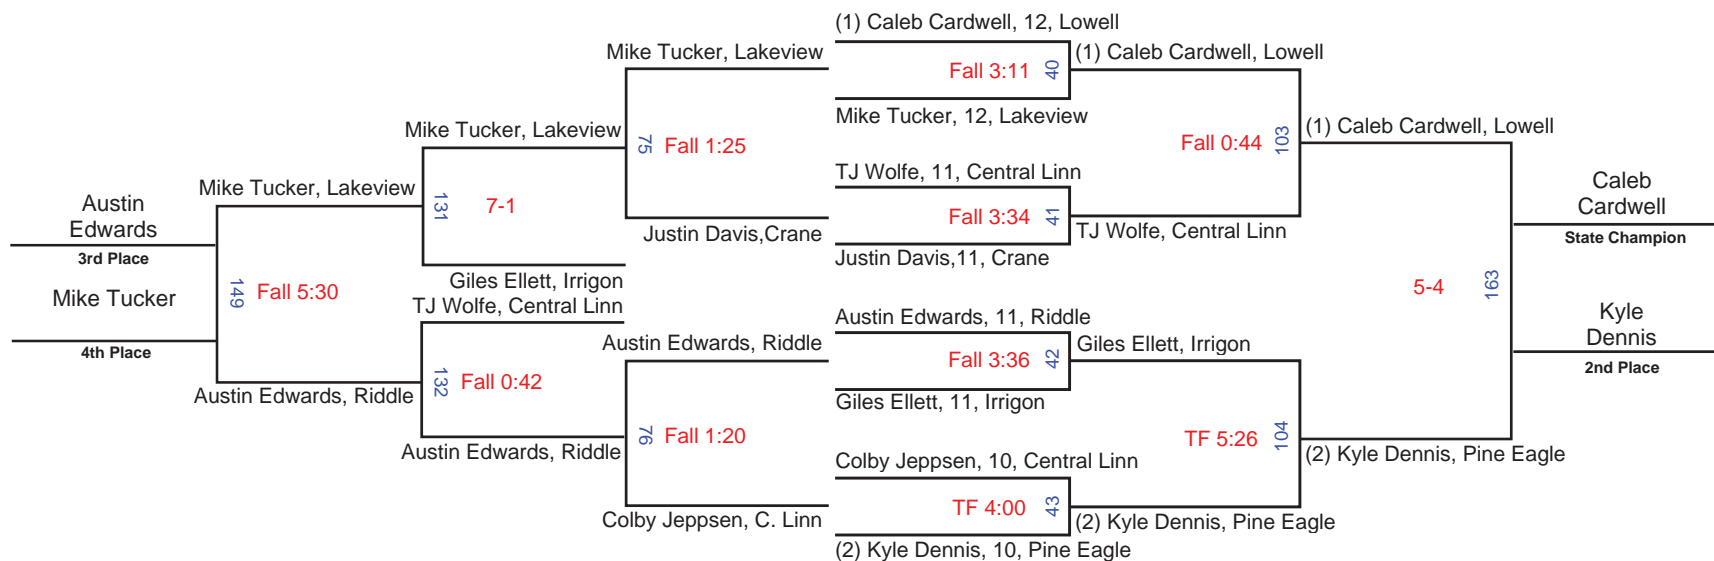

2009 OSA 2A/1A Wrestling State Championships - 171 lbs.