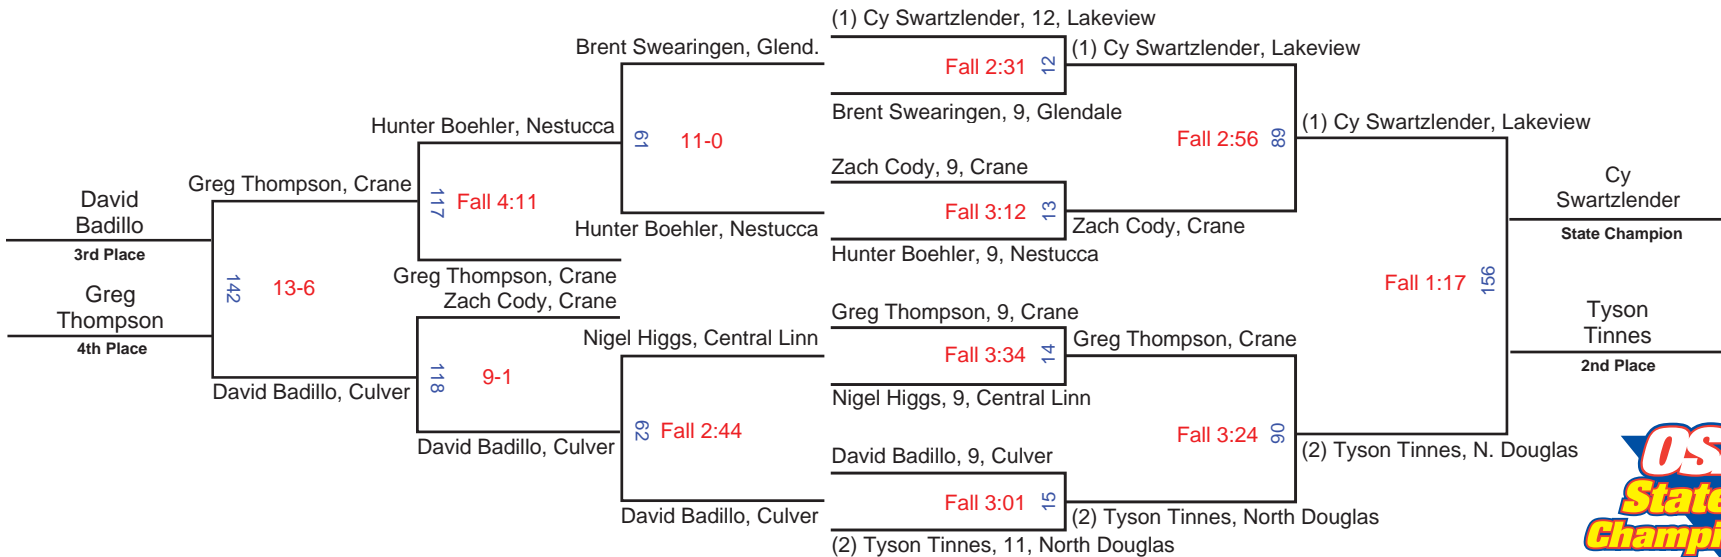

2009 OSA 2A/1A Wrestling State Championships - 125 lbs.