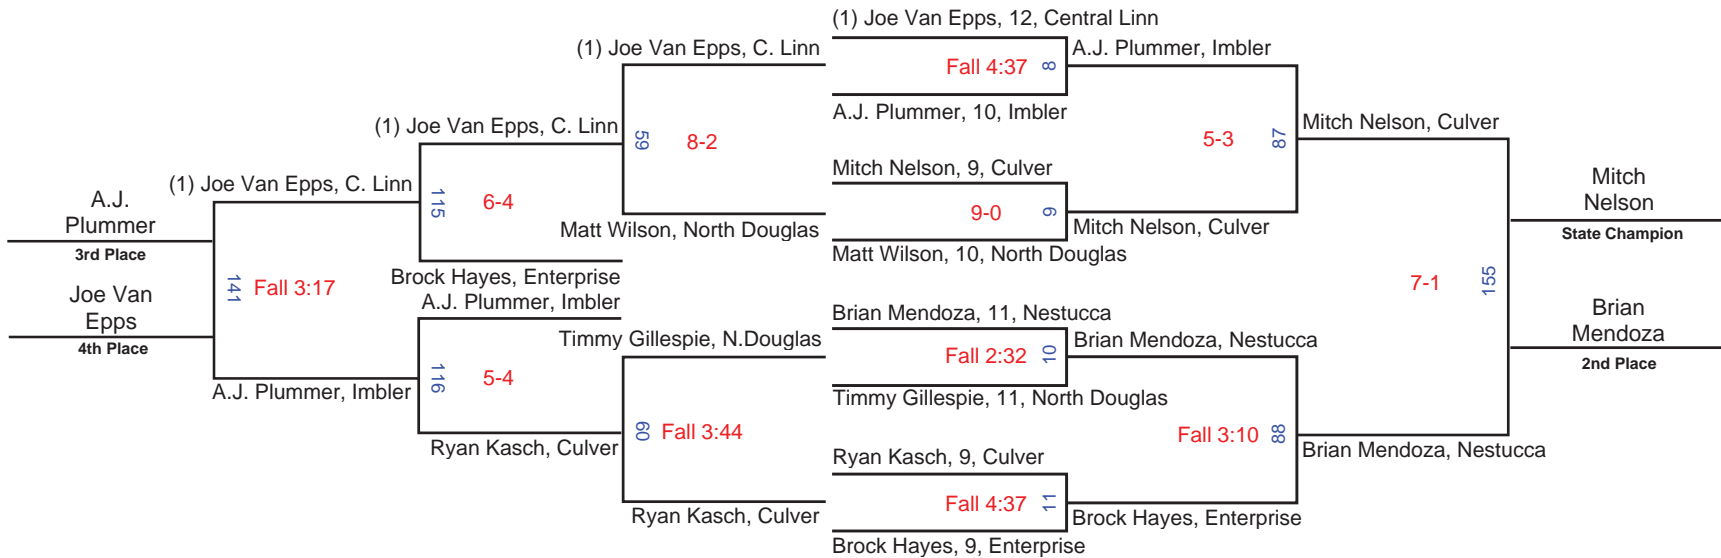

2009 OSA 2A/1A Wrestling State Championships - 119 lbs.