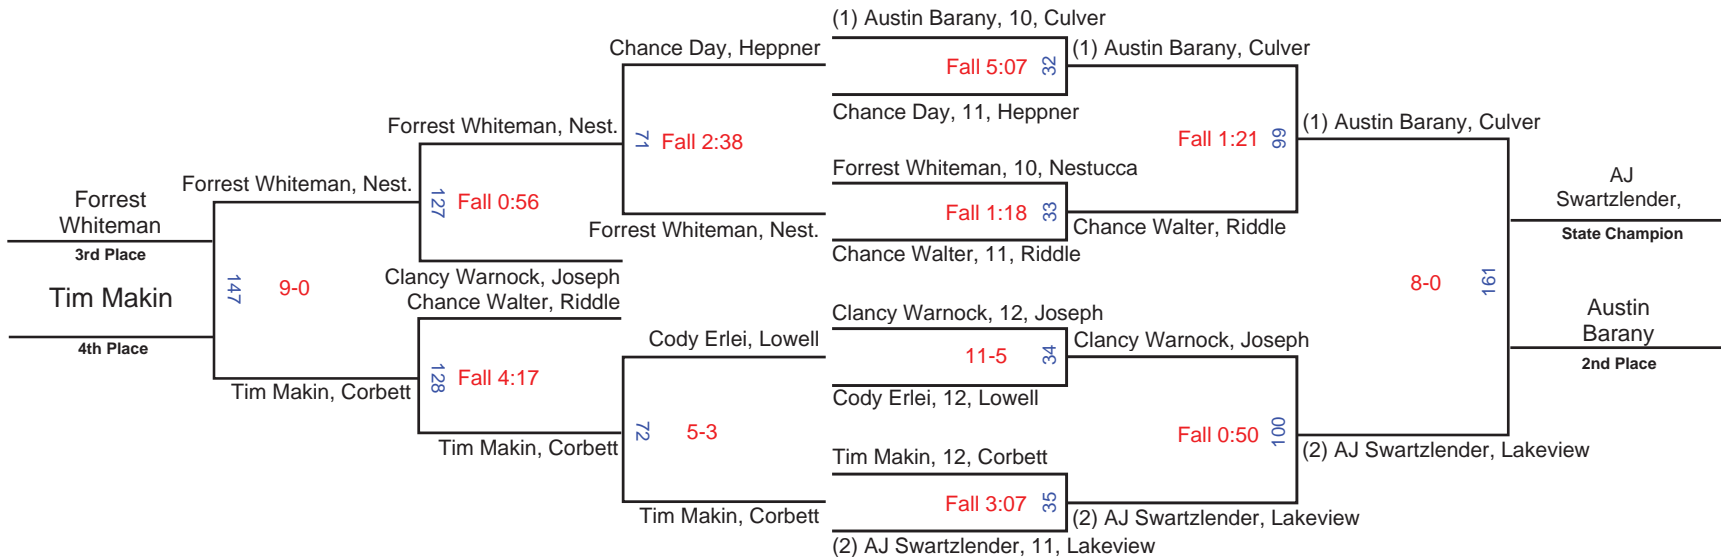

2009 OSA 2A/1A Wrestling State Championships - 152 lbs.