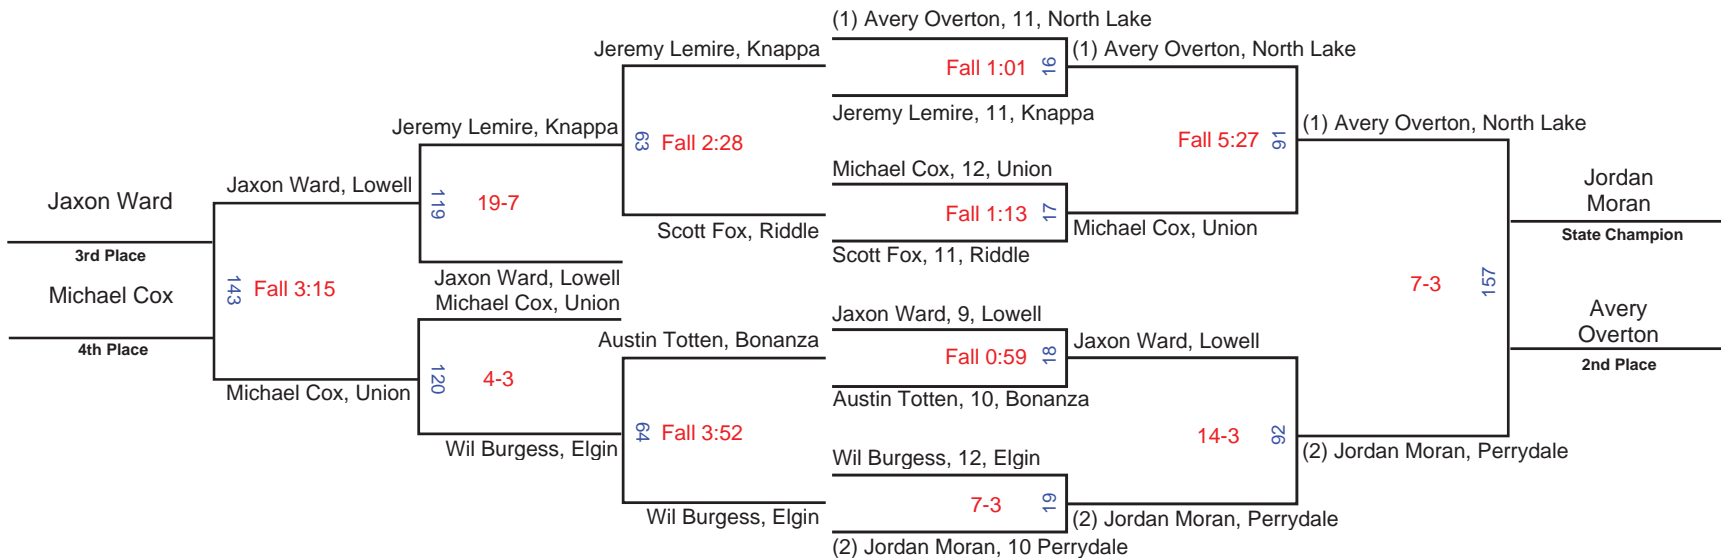

2009 OSAA 2A/1A Wrestling State Championships - 130 lbs.