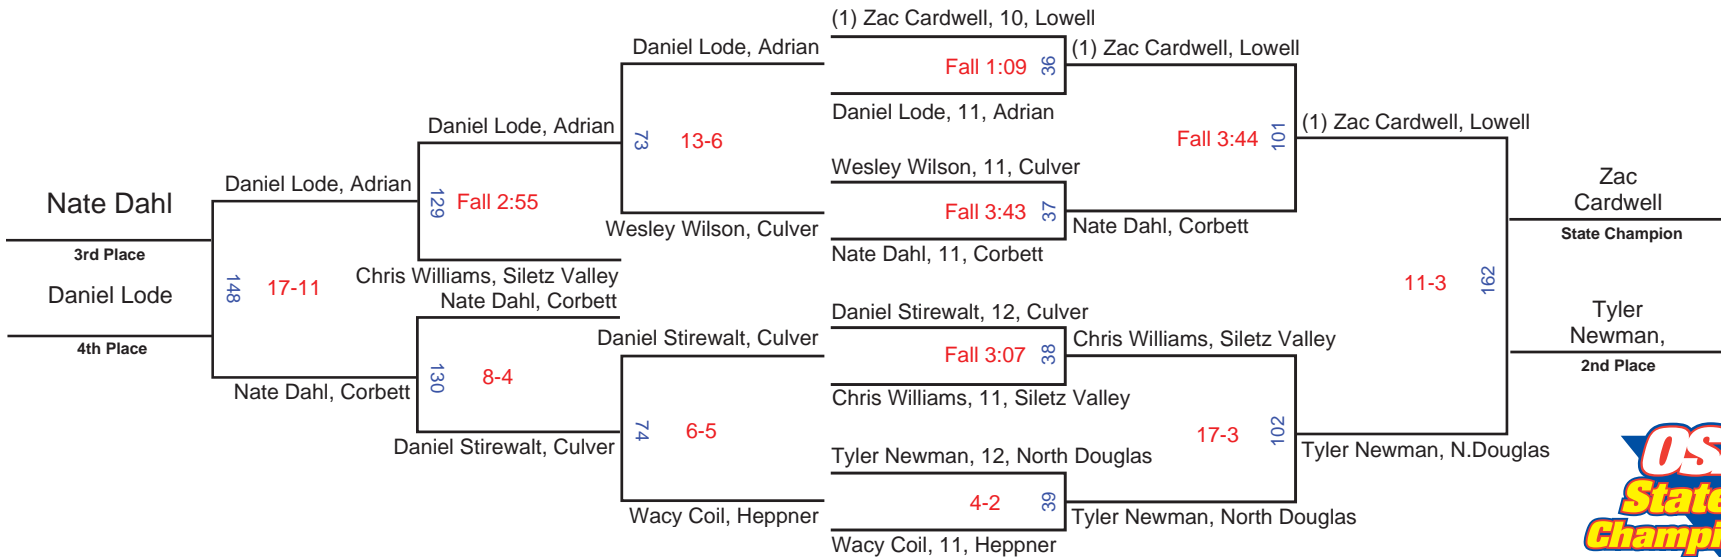

2009 OSA 2A/1A Wrestling State Championships - 160 lbs.