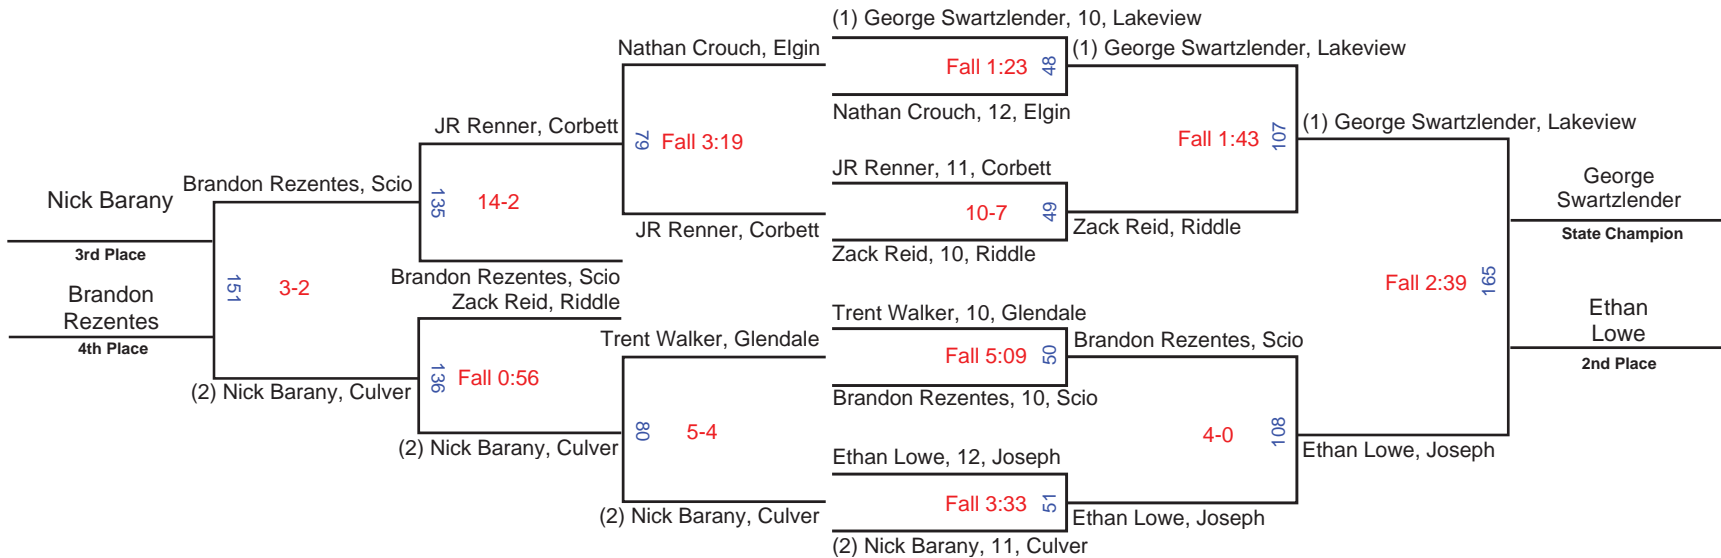

2009 OSA 2A/1A Wrestling State Championships - 215 lbs.