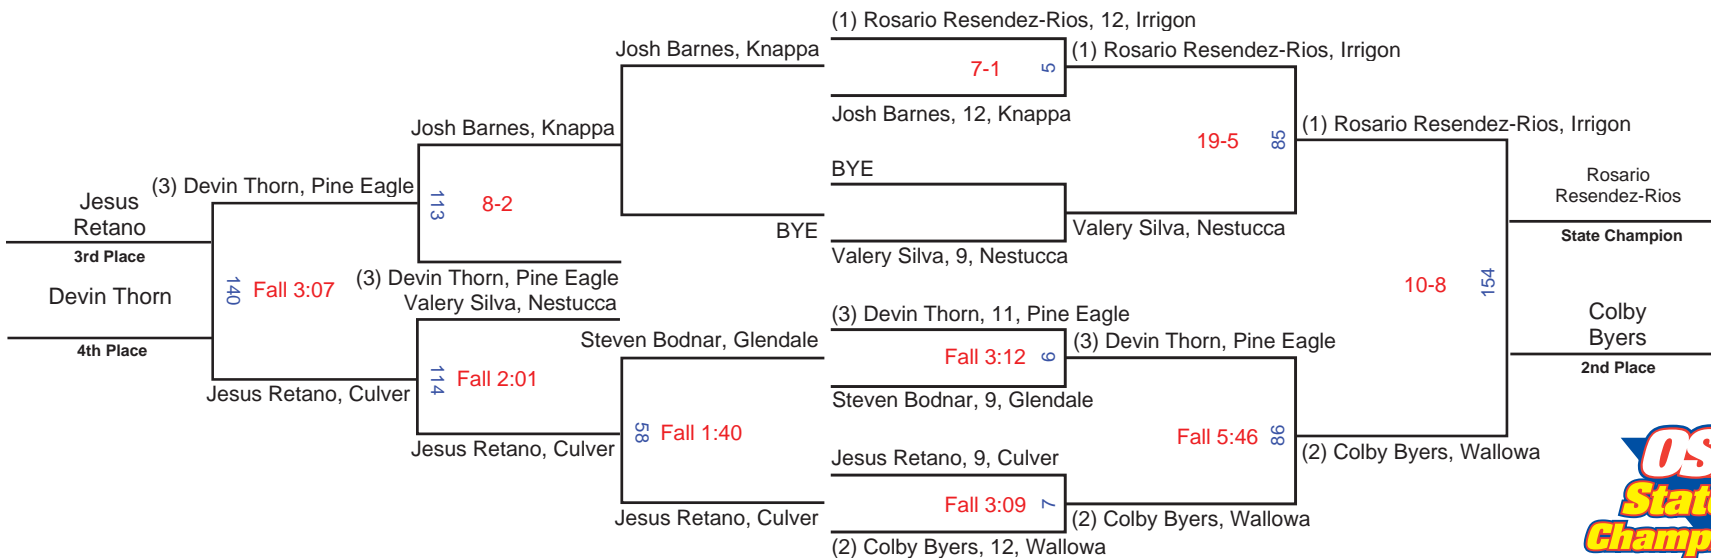

2009 OSA 2A/1A Wrestling State Championships - 112 lbs.