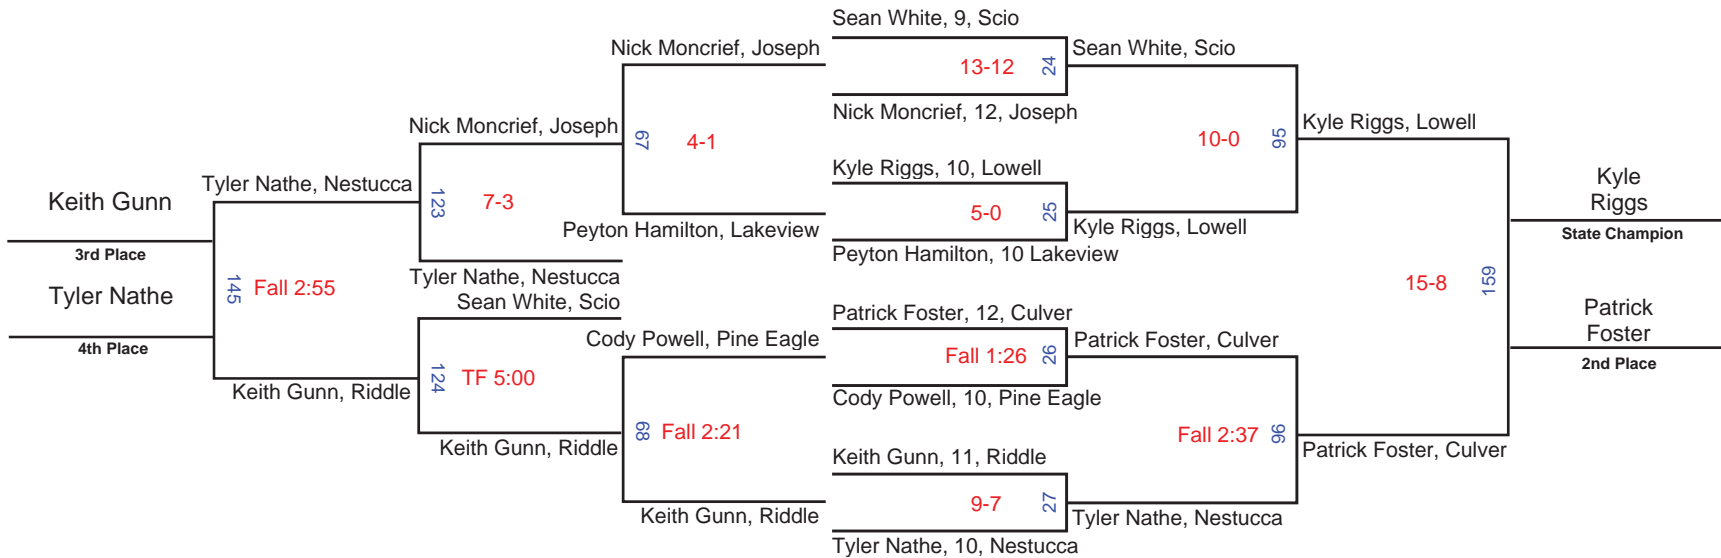

2009 OSA 2A/1A Wrestling State Championships - 140 lbs.