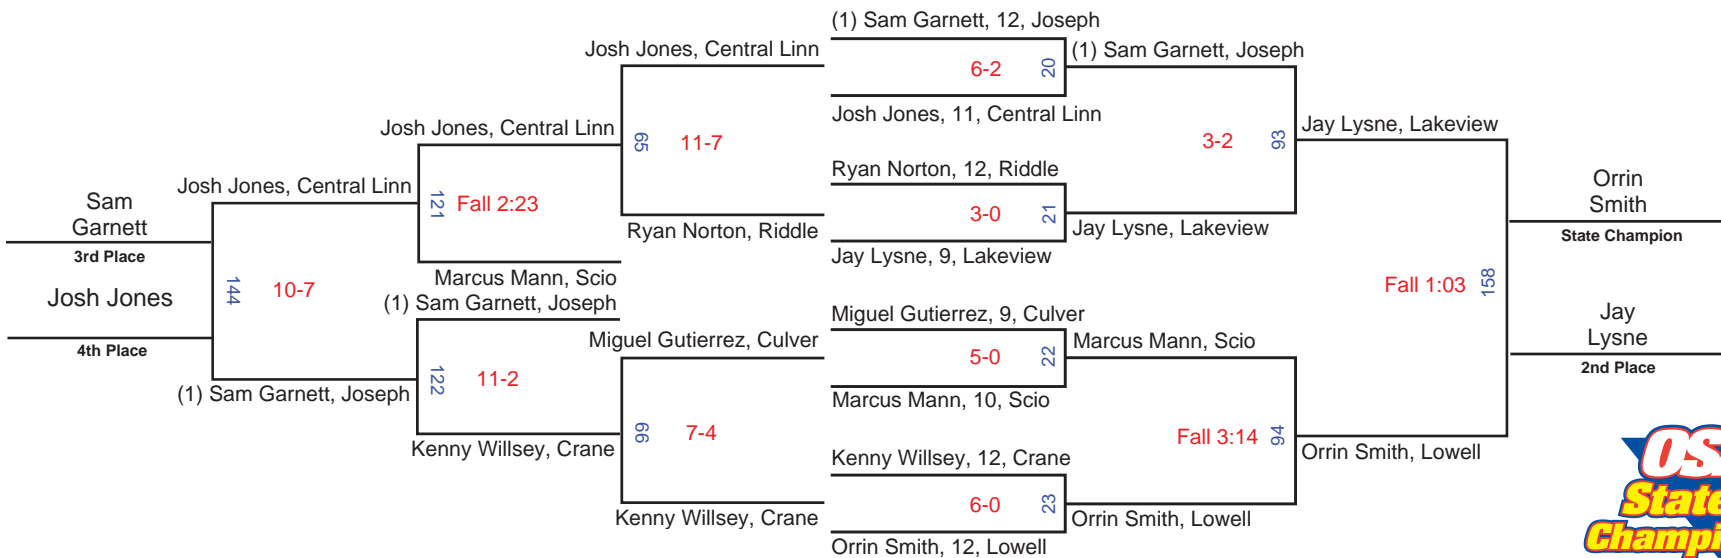

2009 OSAA 2A/1A Wrestling State Championships - 135 lbs.