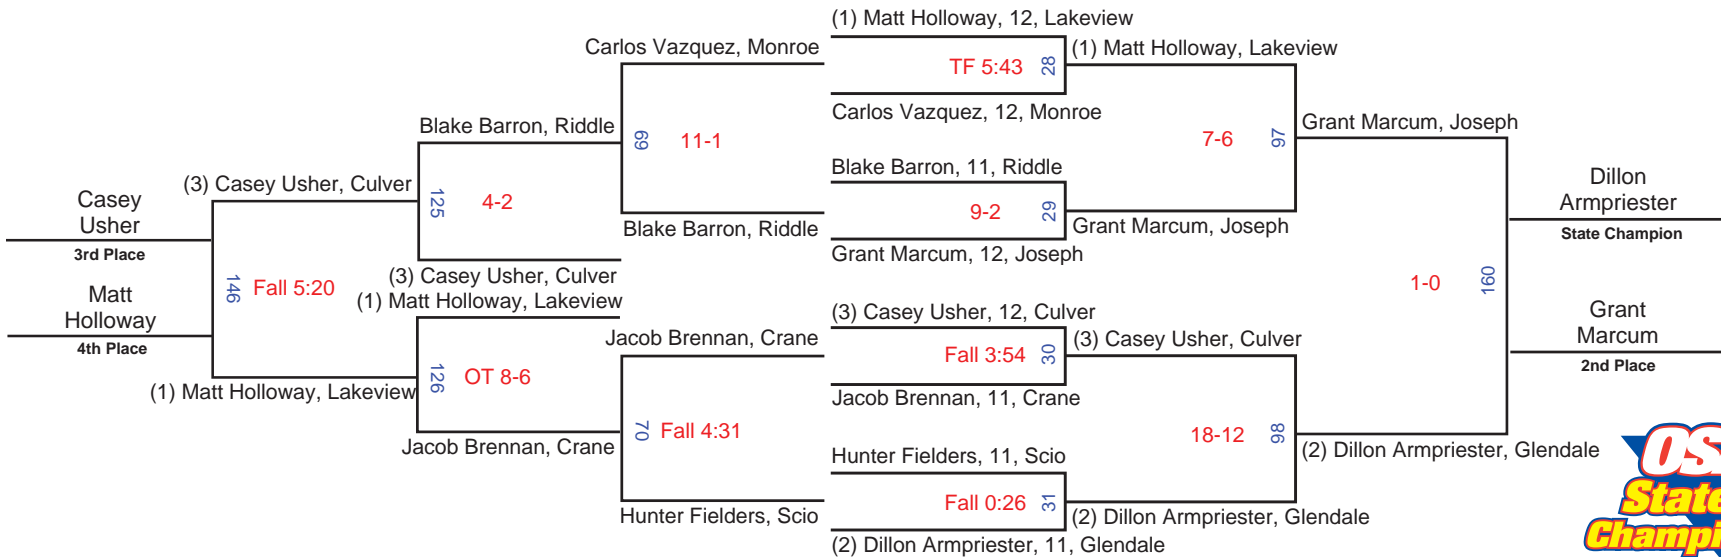

2009 OSA 2A/1A Wrestling State Championships - 145 lbs.