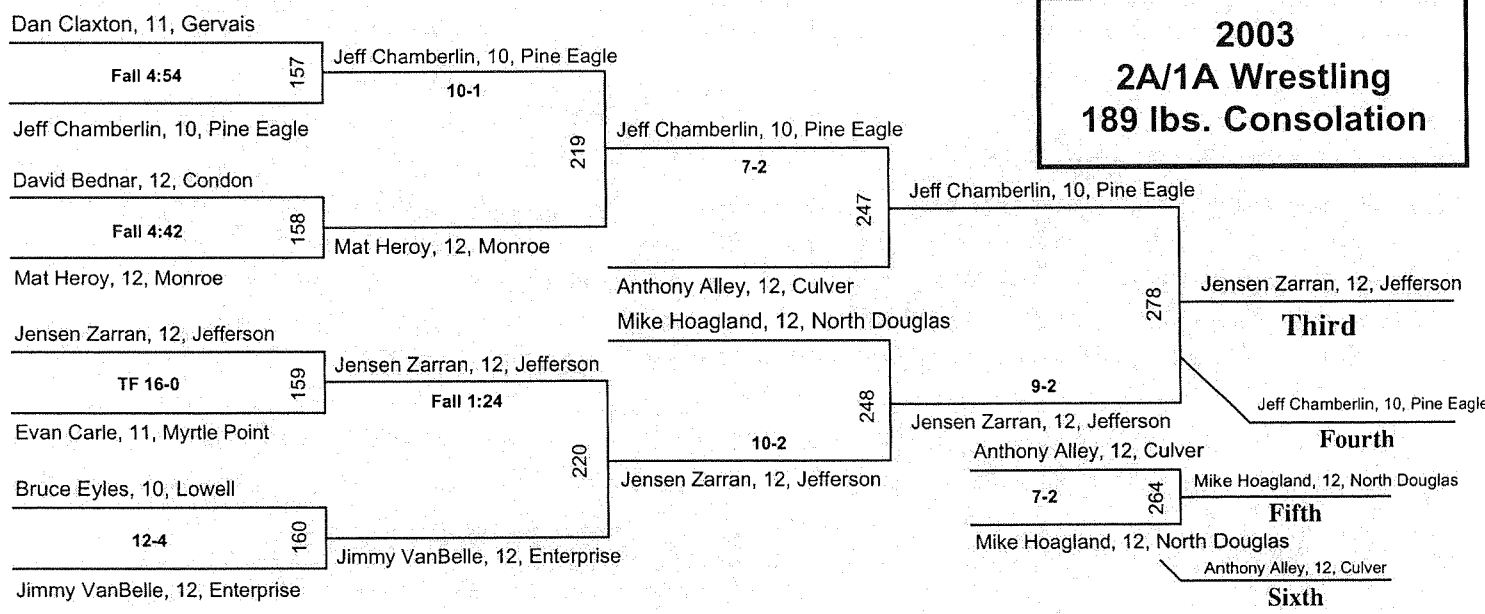

**2003
2A/1A Wrestling
189 lbs. Consolation**