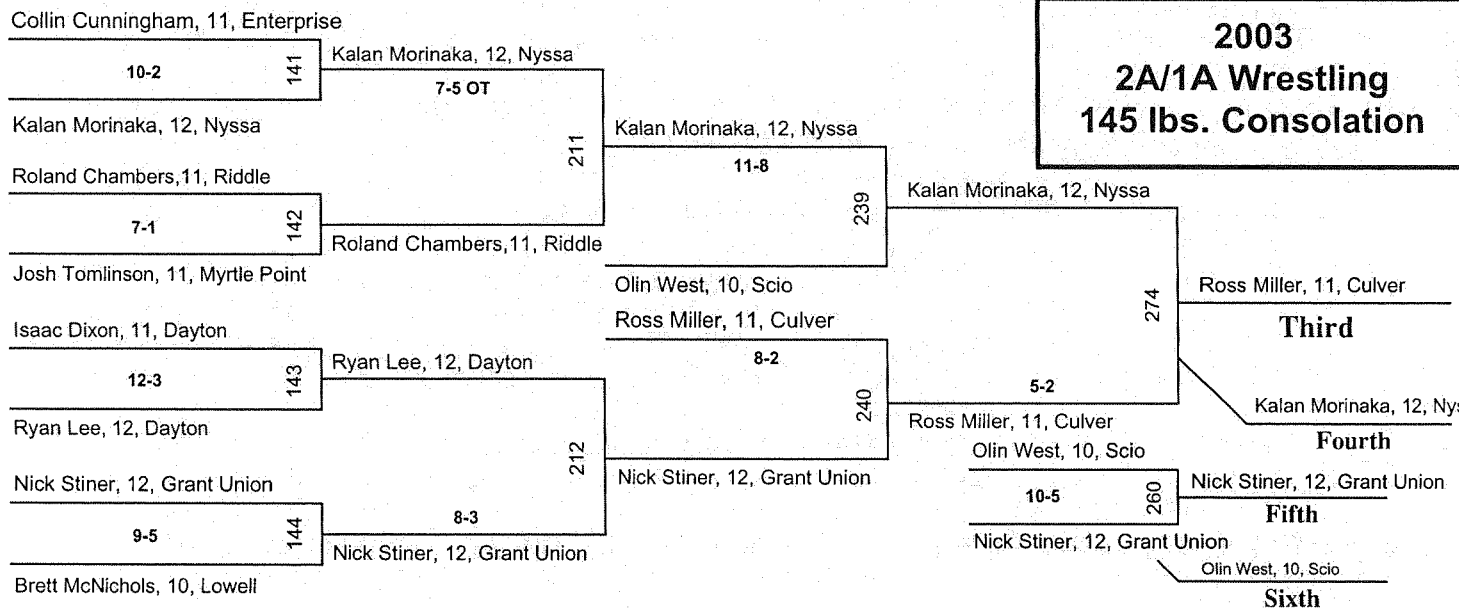

**2003
2A/1A Wrestling
145 lbs. Consolation**