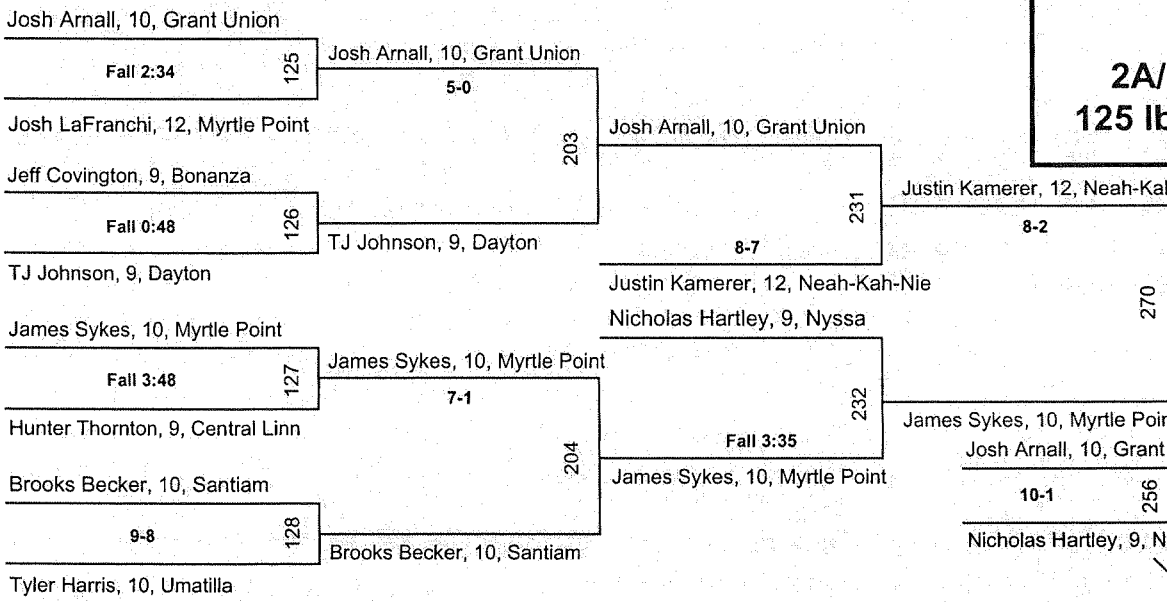

OSAA / U.S. Bank / Les Schwab Tires
2003 Wrestling State Championships

2A/1A Team Standings

Standings through all tournament matches

<u>Place</u>	<u>School Name</u>	<u>Points</u>			
1	Nyssa	158.5	23	Clatskanie	21
2	Culver	142.5	24	Harrisburg	20
3	Neah-Kah-Nie	124	25	Bonanza	19
4	Central Linn	73.5		Umatilla	19
5	Dayton	71.5	27	Glendale	18.5
6	Willamina	70	28	Santiam Christian	17
7	Colton	66	29	Grant Union	16
8	Pine Eagle	64		Riddle	16
9	Myrtle Point	61	31	Wallowa	12
10	Elgin	40	32	Knappa	11
11	Oakridge	35	33	Wahtonka	10
12	Vernonia	34	34	Joseph	7
13	Scio	33	35	McKenzie	5
14	Gervais	32	36	Lowell	4
	Monroe	32		Nestucca	4
16	Enterprise	29.5	38	Amity	3
17	Alsea	28	40	Gold Beach	3
	Imbler	28		Condon	2
19	Warrenton	27	42	Crow	2
20	North Douglas	26		Santiam	1
	Reedsport	26	44	Waldport	1
22	Jefferson	23.5		Yoncalla	0

**2003
2A/1A Wrestling
125 lbs. Consolation**

- Third**
- Fourth**
- Fifth**
- Sixth**

**2003
2A/1A Wrestling
130 lbs. Championship**

(1) Austin Himes, 12, Enterprise

Nathaniel Lubliner, 12, Crow

David Anthony, 9, Central Linn