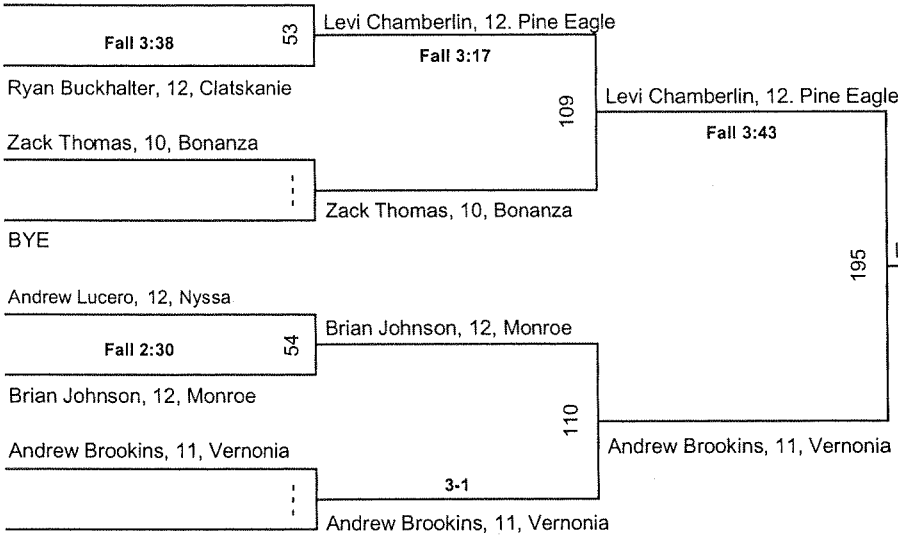

**2003
2A/1A Wrestling
275 lbs. Championship**

(1) Levi Chamberlin, 12, Pine Eagle

(2) Hanley Kennedy, 12, Myrtle Point