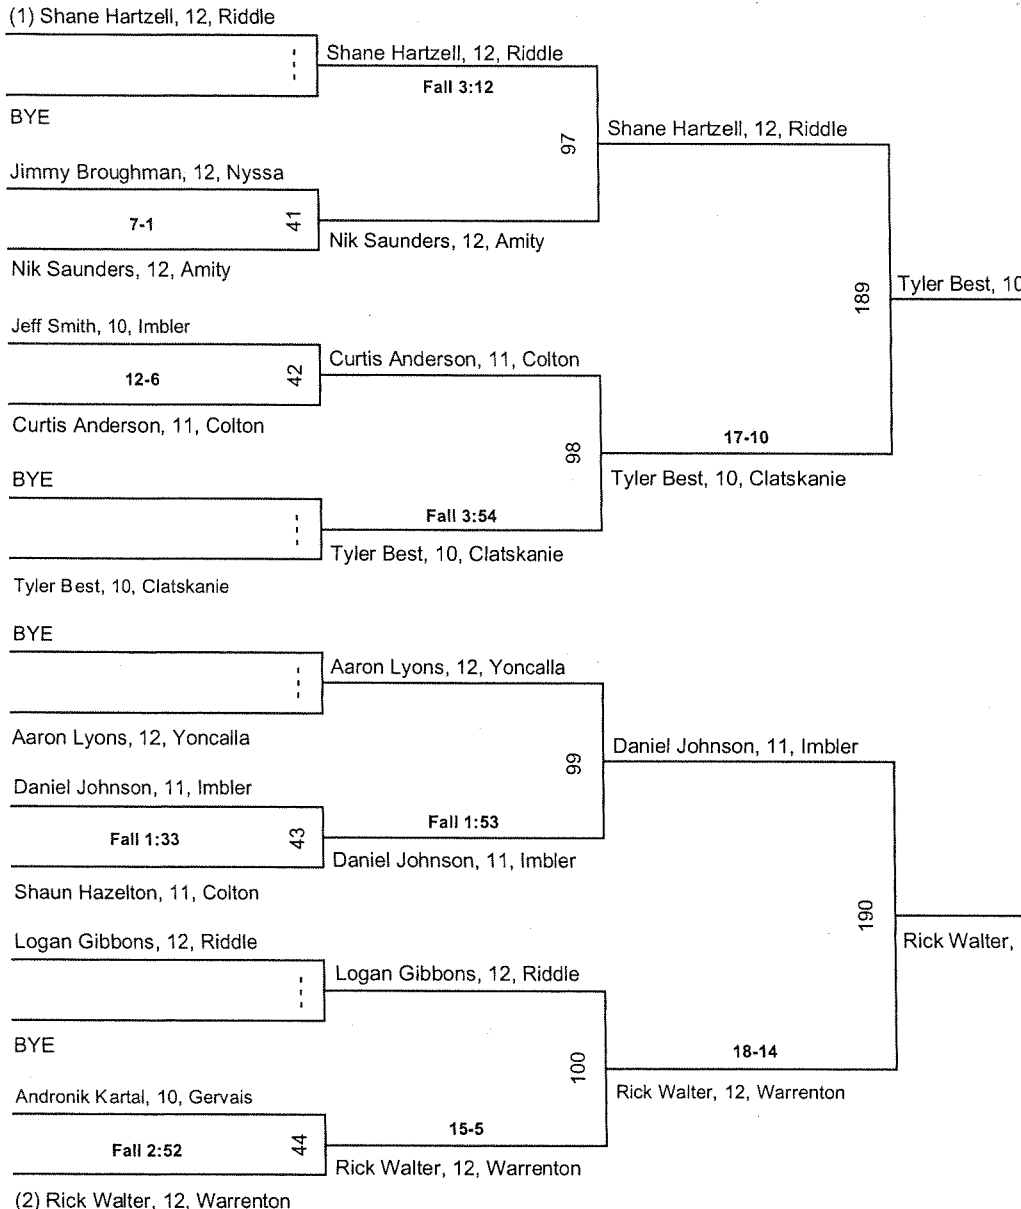

**2003
2A/1A Wrestling
171 lbs. Championship**