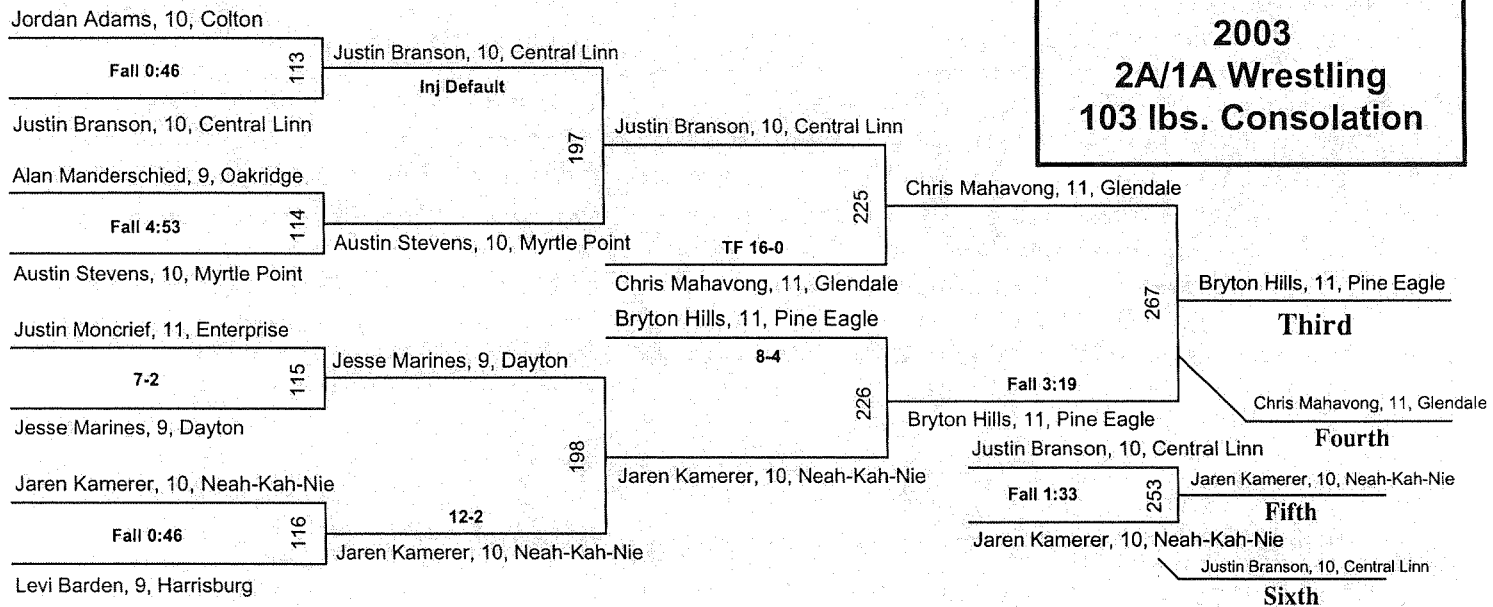

**2003
2A/1A Wrestling
103 lbs. Consolation**