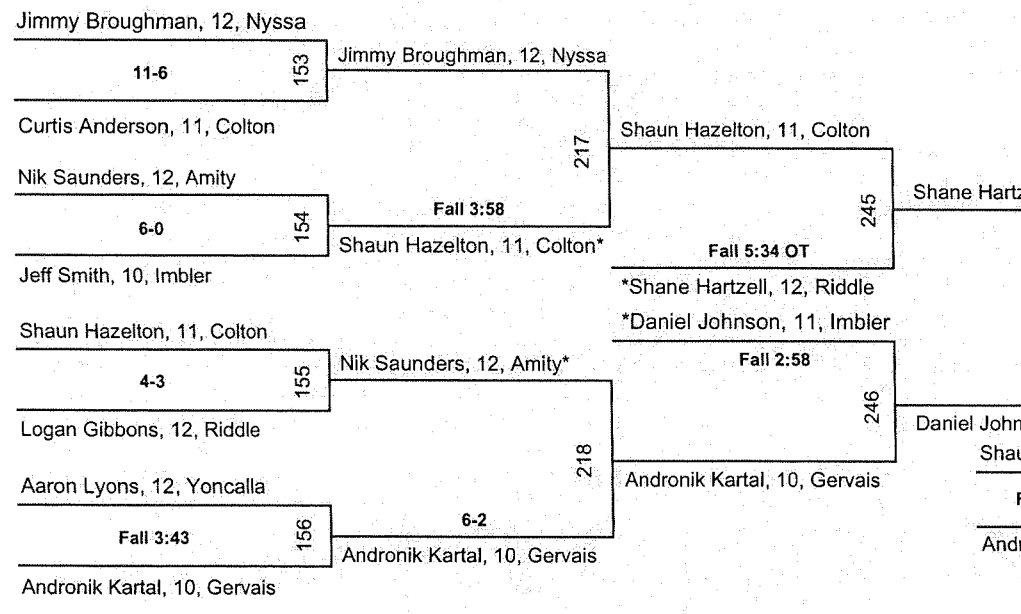

Third

Fourth

Fifth

Sixth

**2003
2A/1A Wrestling
171 lbs. Championship**

**2003
2A/1A Wrestling
171 lbs. Consolation**

**2003
2A/1A Wrestling
160 lbs. Championship**

(1) Robert Womack, 12, Harrisburg