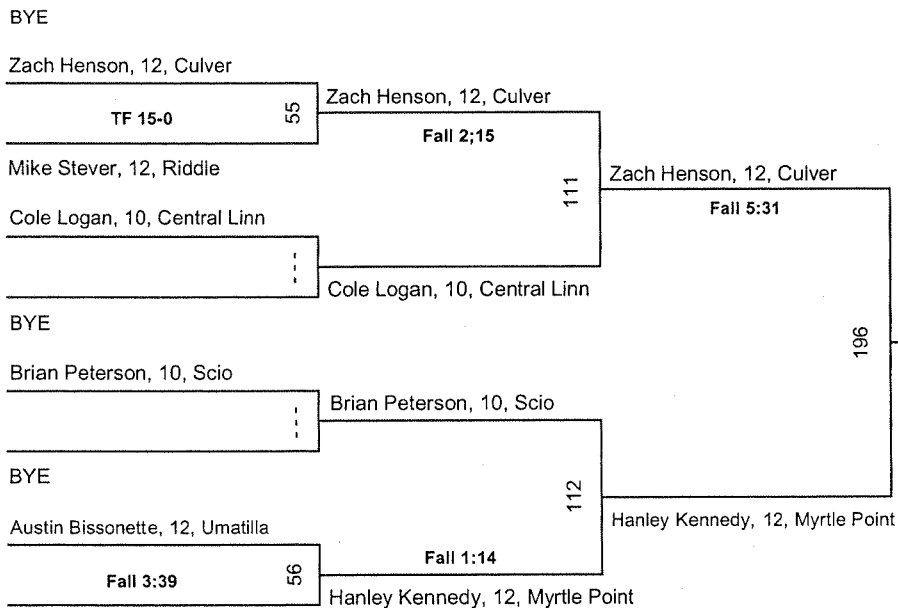

**2003
2A/1A Wrestling
275 lbs. Championship**

(1) Levi Chamberlin, 12, Pine Eagle

(2) Hanley Kennedy, 12, Myrtle Point