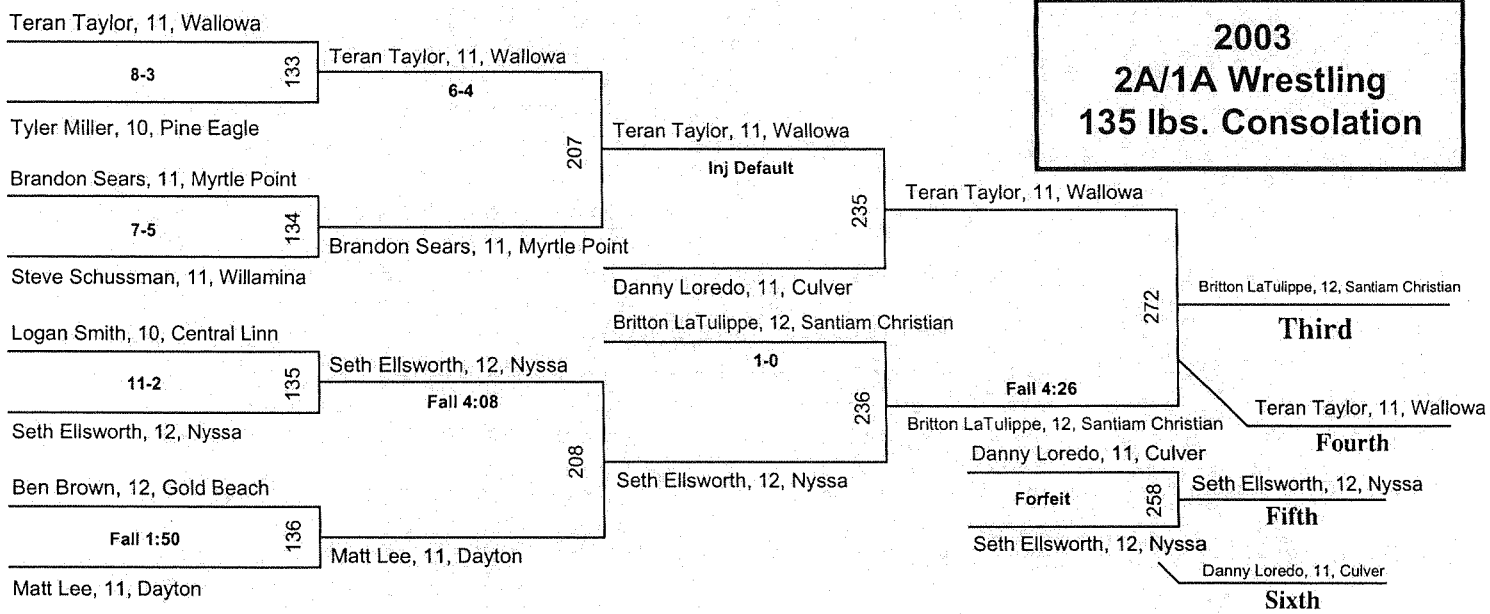

Pat Lynn, 12, Joseph

**2003
2A/1A Wrestling
130 lbs. Consolation**

**2003
2A/1A Wrestling
135 lbs. Championship**

**2003
2A/1A Wrestling
135 lbs. Consolation**

**2003
2A/1A Wrestling
140 lbs. Championship**