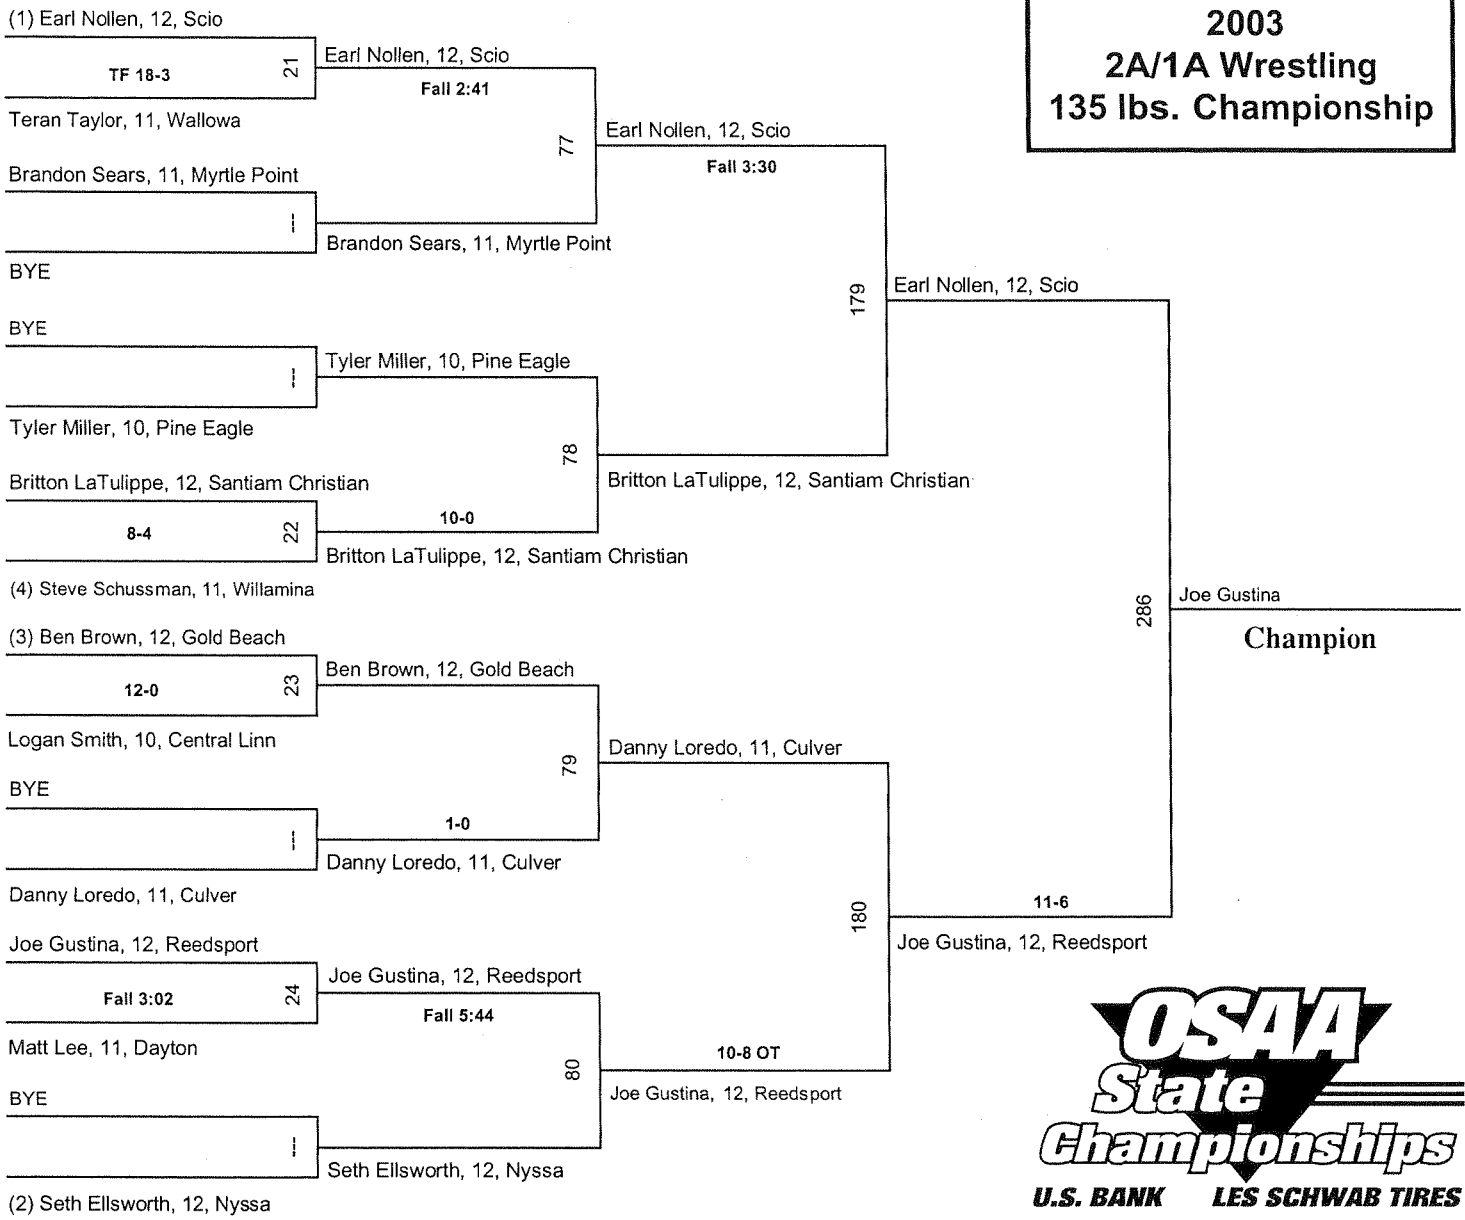

**2003
2A/1A Wrestling
135 lbs. Championship**