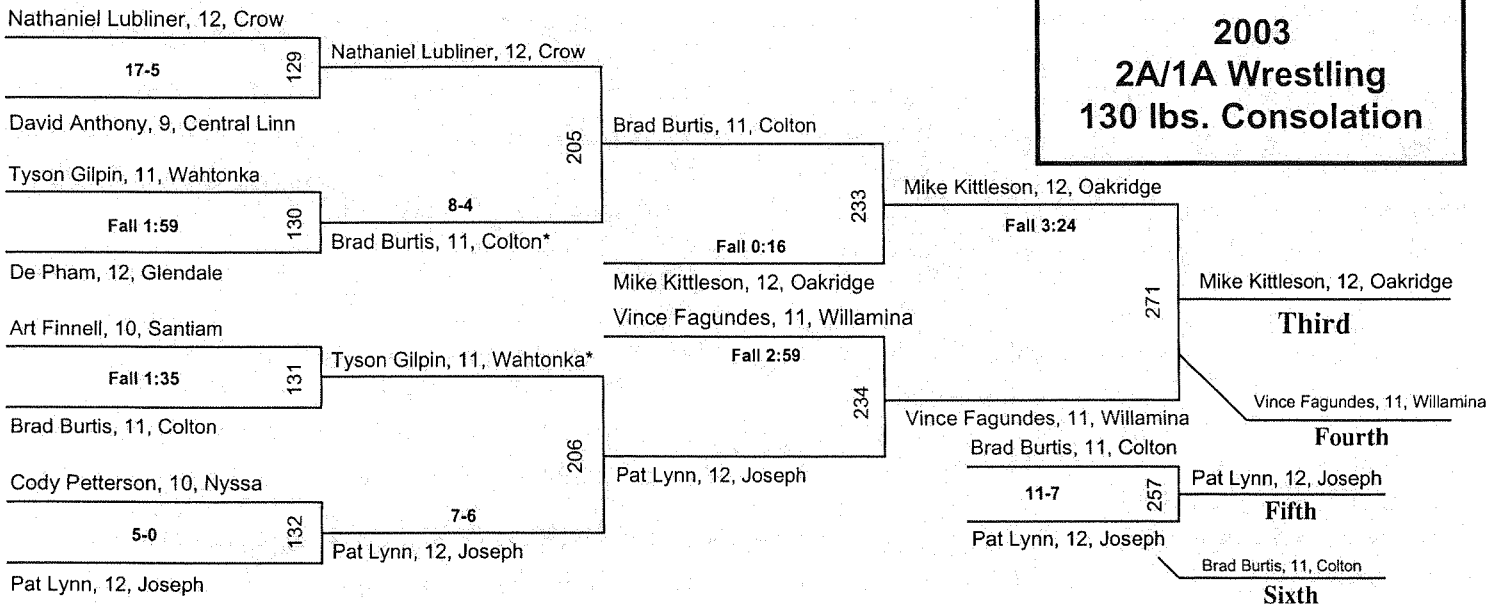

**2003
2A/1A Wrestling
130 lbs. Consolation**