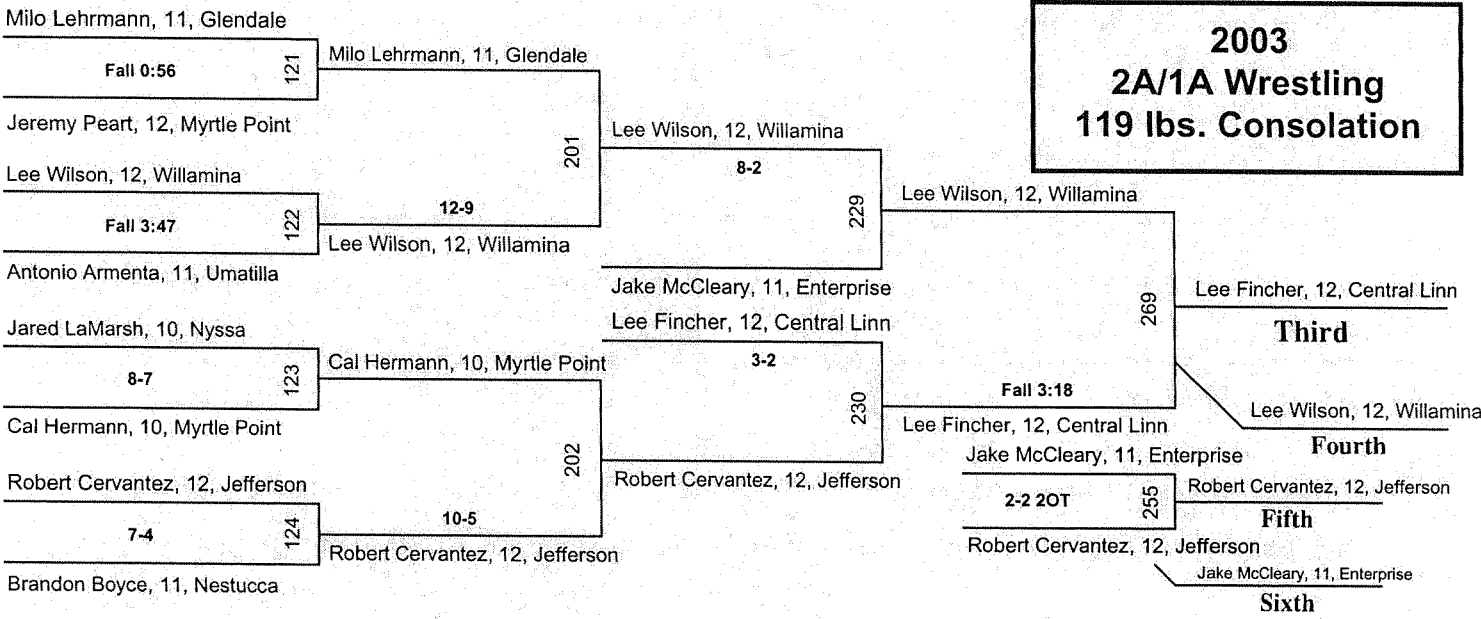

**2003
2A/1A Wrestling
119 lbs. Consolation**