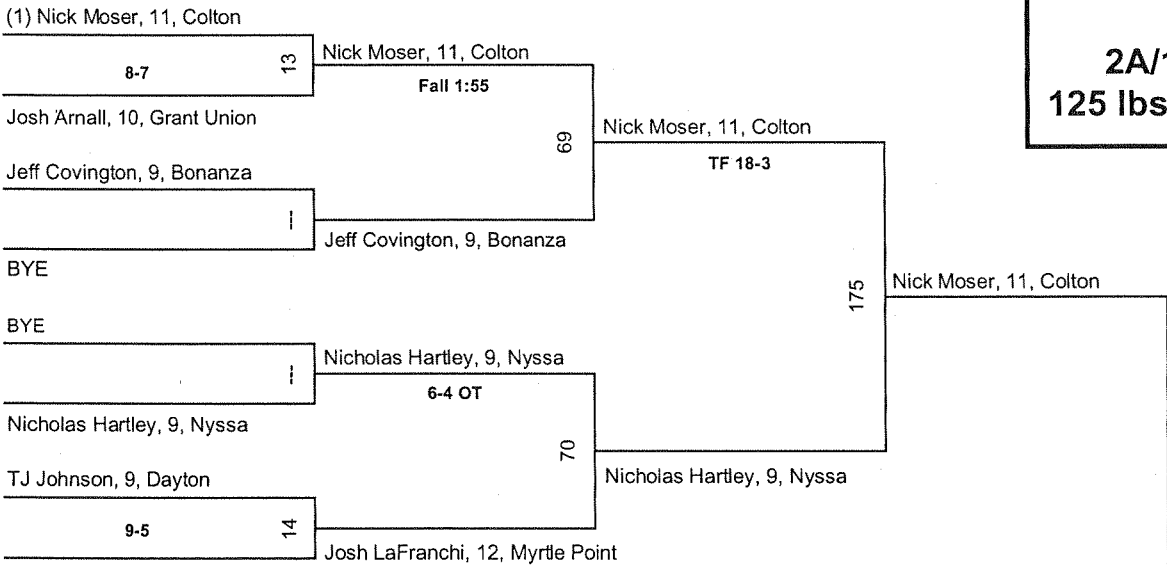

**2003
2A/1A Wrestling
125 lbs. Championship**