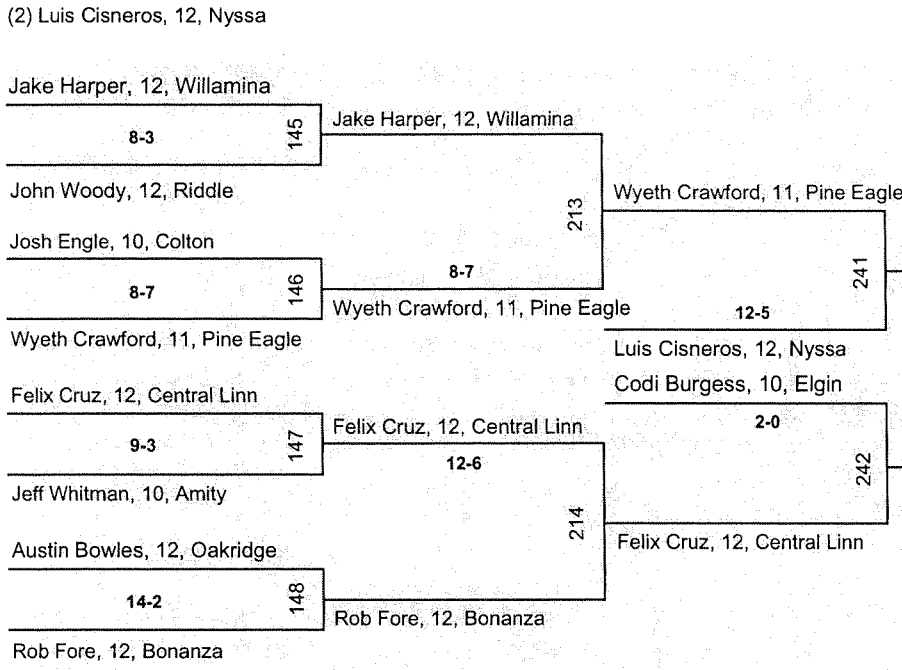

**2003
2A/1A Wrestling
140 lbs. Consolation**

**2003
2A/1A Wrestling
145 lbs. Championship**

**2003
2A/1A Wrestling
145 lbs. Consolation**

**2003
2A/1A Wrestling
152 lbs. Championship**

Champion

**2003
2A/1A Wrestling
152 lbs. Consolation**