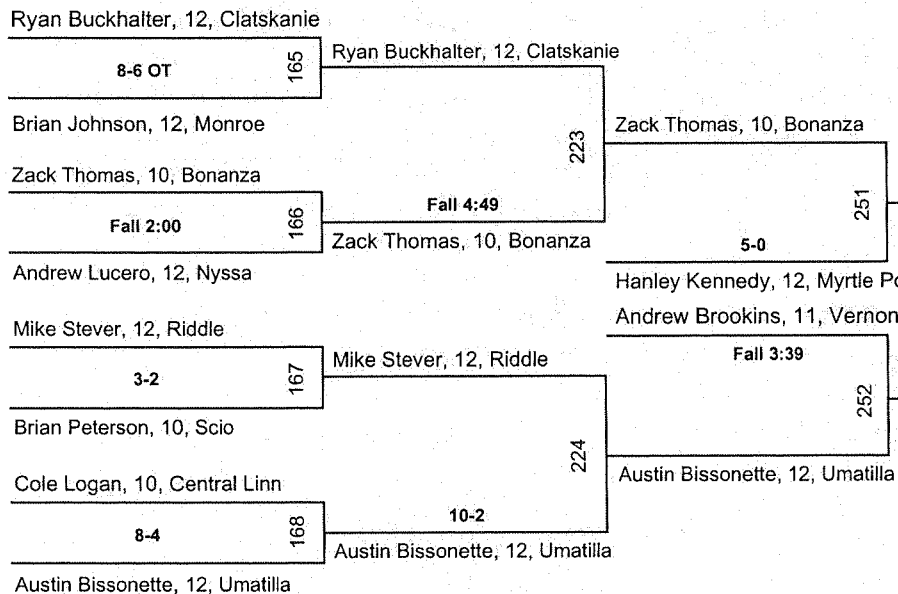

**2003
2A/1A Wrestling
275 lbs. Championship**

(1) Levi Chamberlin, 12, Pine Eagle

(2) Hanley Kennedy, 12, Myrtle Point

**2003
2A/1A Wrestling
275 lbs. Consolation**