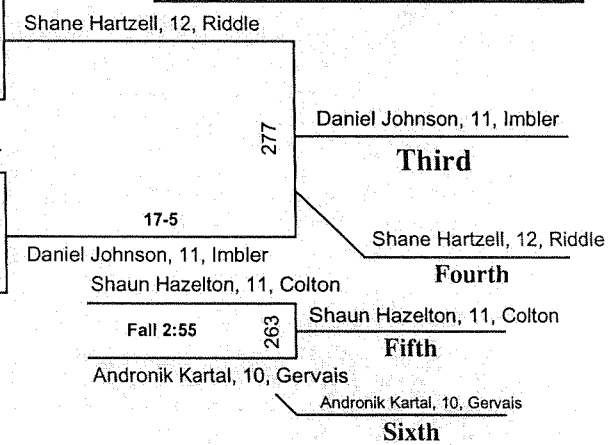

Third

Fourth

Fifth

Sixth

**2003
2A/1A Wrestling
171 lbs. Championship**

**2003
2A/1A Wrestling
171 lbs. Consolation**

**2003
2A/1A Wrestling
160 lbs. Championship**

(1) Robert Womack, 12, Harrisburg