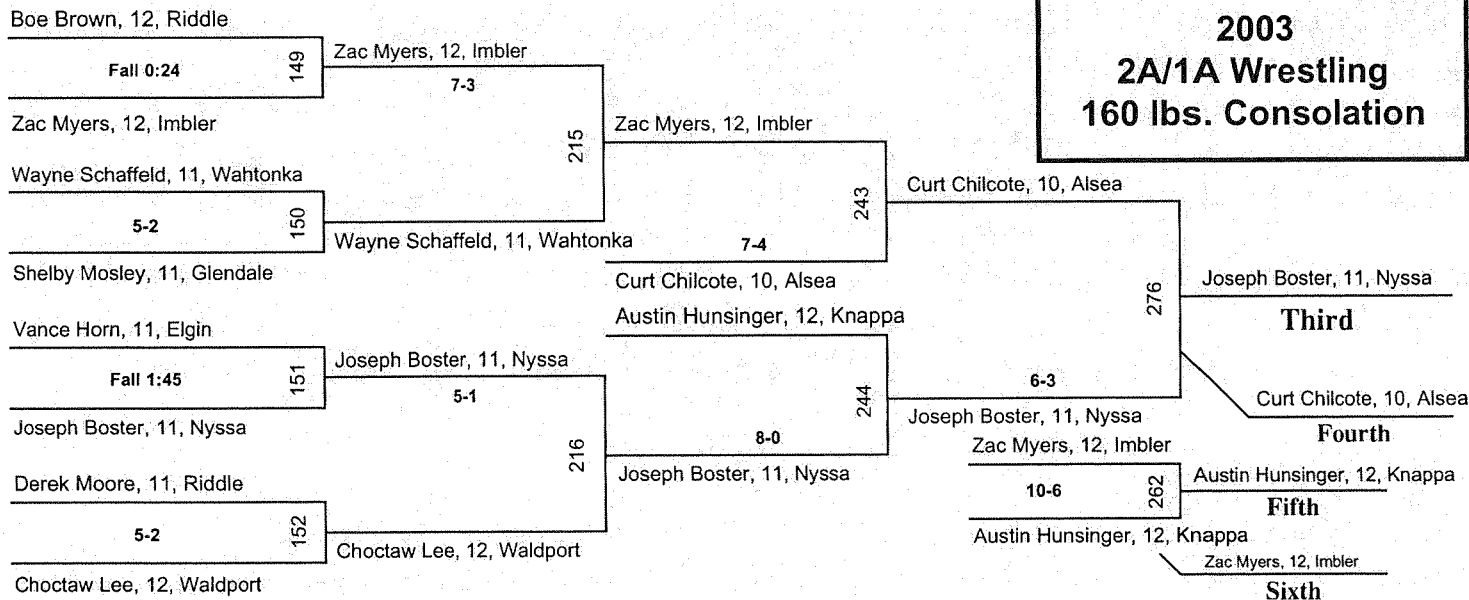

Champion

(2) Eric Bennett, 12, Neah-Kah-Nie

**2003
2A/1A Wrestling
160 lbs. Consolation**

Third

Fourth

Fifth

Sixth

**2003
2A/1A Wrestling
189 lbs. Championship**