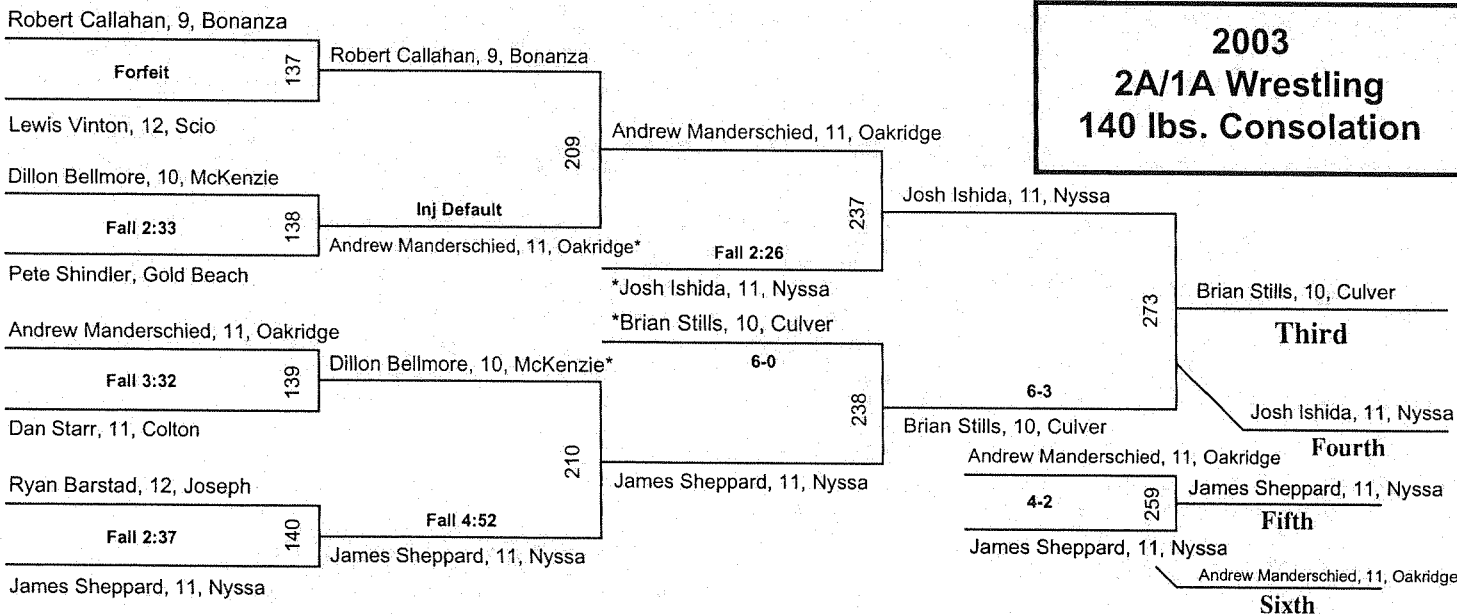

**2003
2A/1A Wrestling
140 lbs. Consolation**