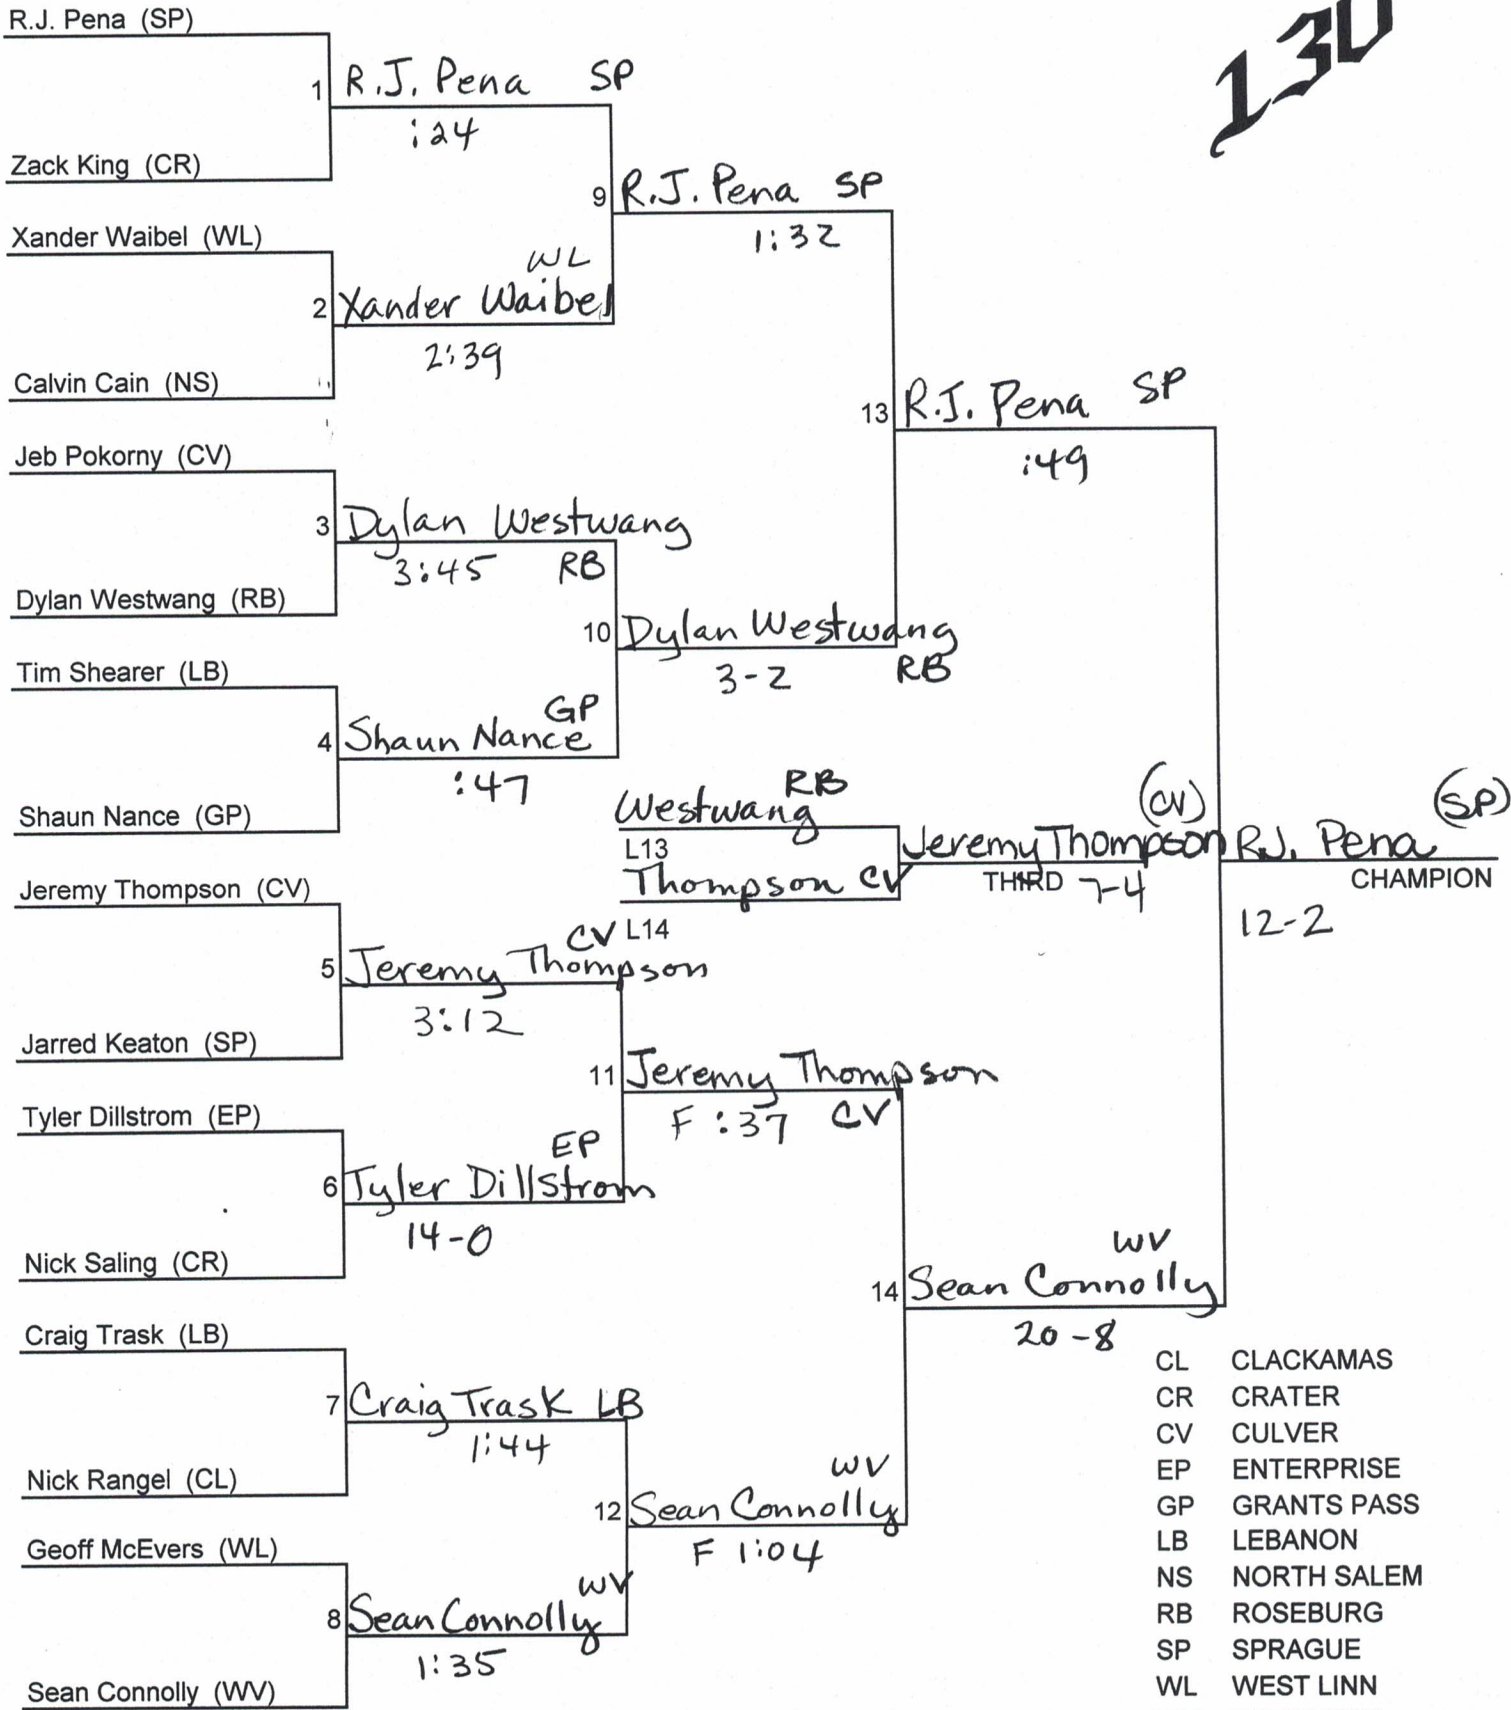

CRATER WRESTLING CLASSIC

130

- CL CLACKAMAS
- CR CRATER
- CV CULVER
- EP ENTERPRISE
- GP GRANTS PASS
- LB LEBANON
- NS NORTH SALEM
- RB ROSEBURG
- SP SPRAGUE
- WL WEST LINN
- WV WESTVIEW
- WB WOODBURN