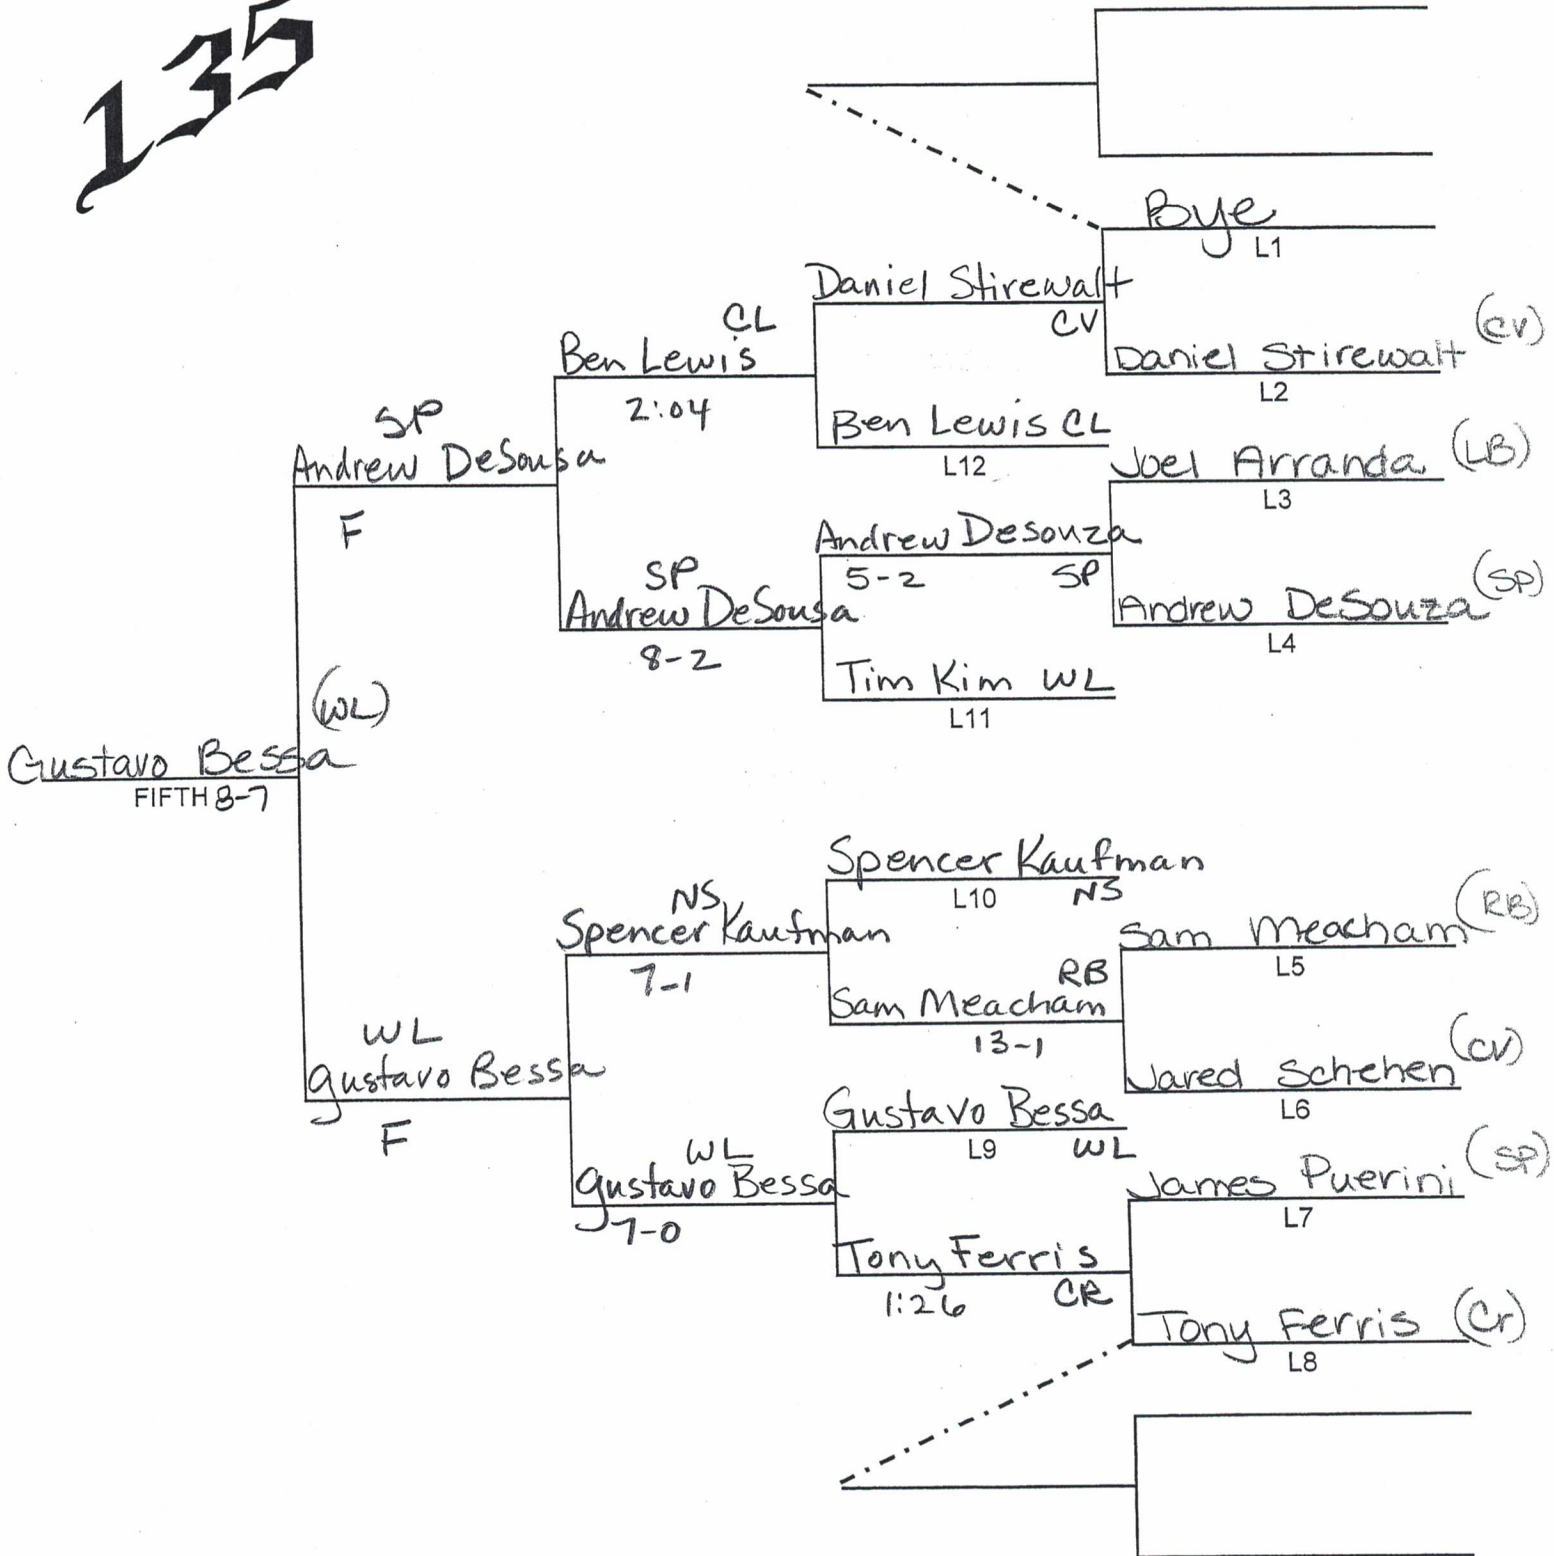

CLASSIC CONSOLATION BRACKET

135