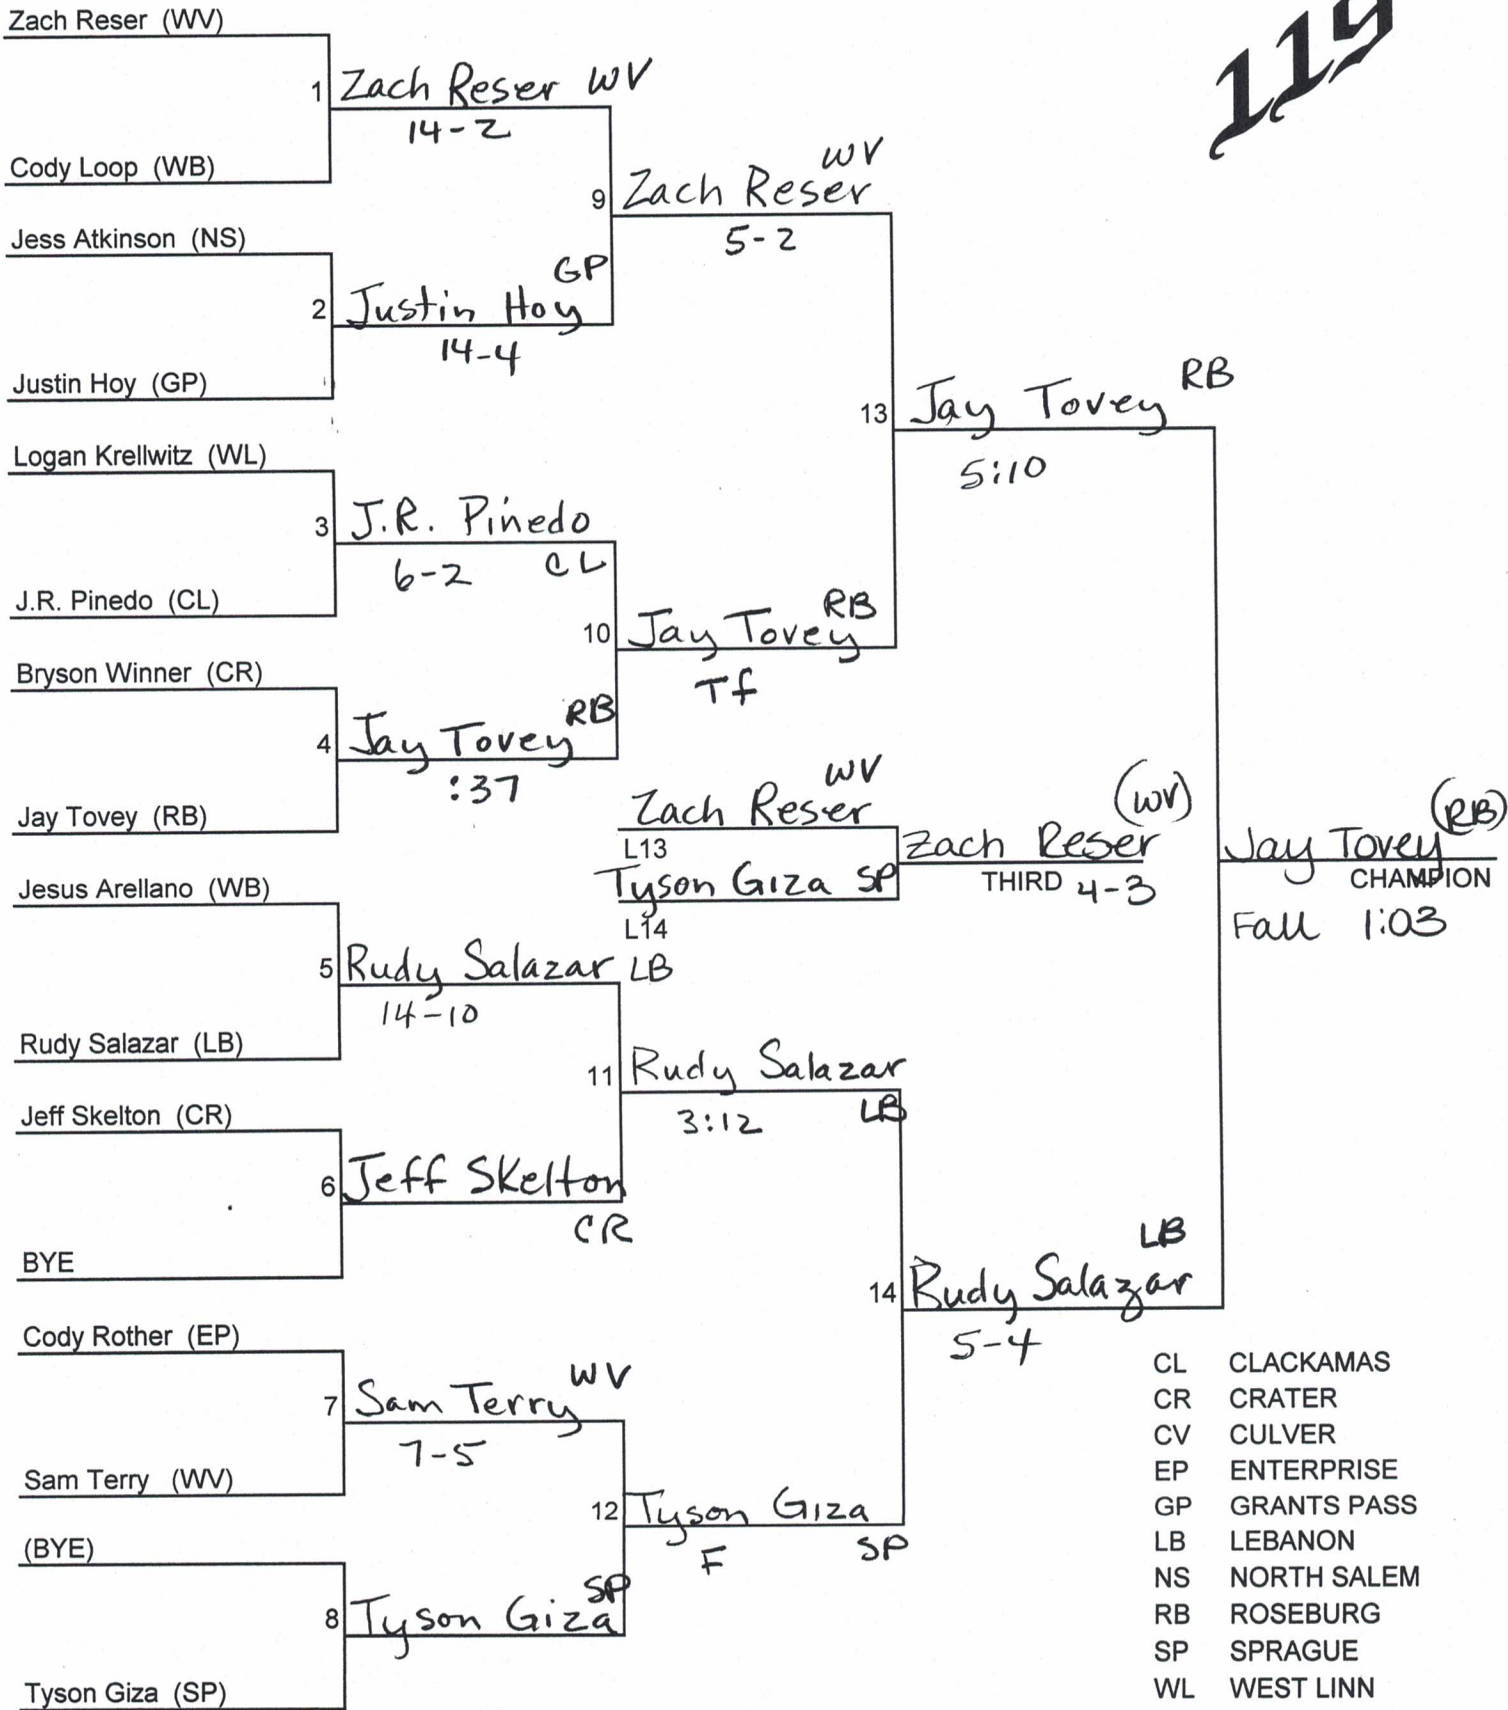

CRATER WRESTLING CLASSIC

119

- CL CLACKAMAS
- CR CRATER
- CV CULVER
- EP ENTERPRISE
- GP GRANTS PASS
- LB LEBANON
- NS NORTH SALEM
- RB ROSEBURG
- SP SPRAGUE
- WL WEST LINN
- WV WESTVIEW
- WB WOODBURN

Jay Tovey (RB)
CHAMPION
Fall 1:03