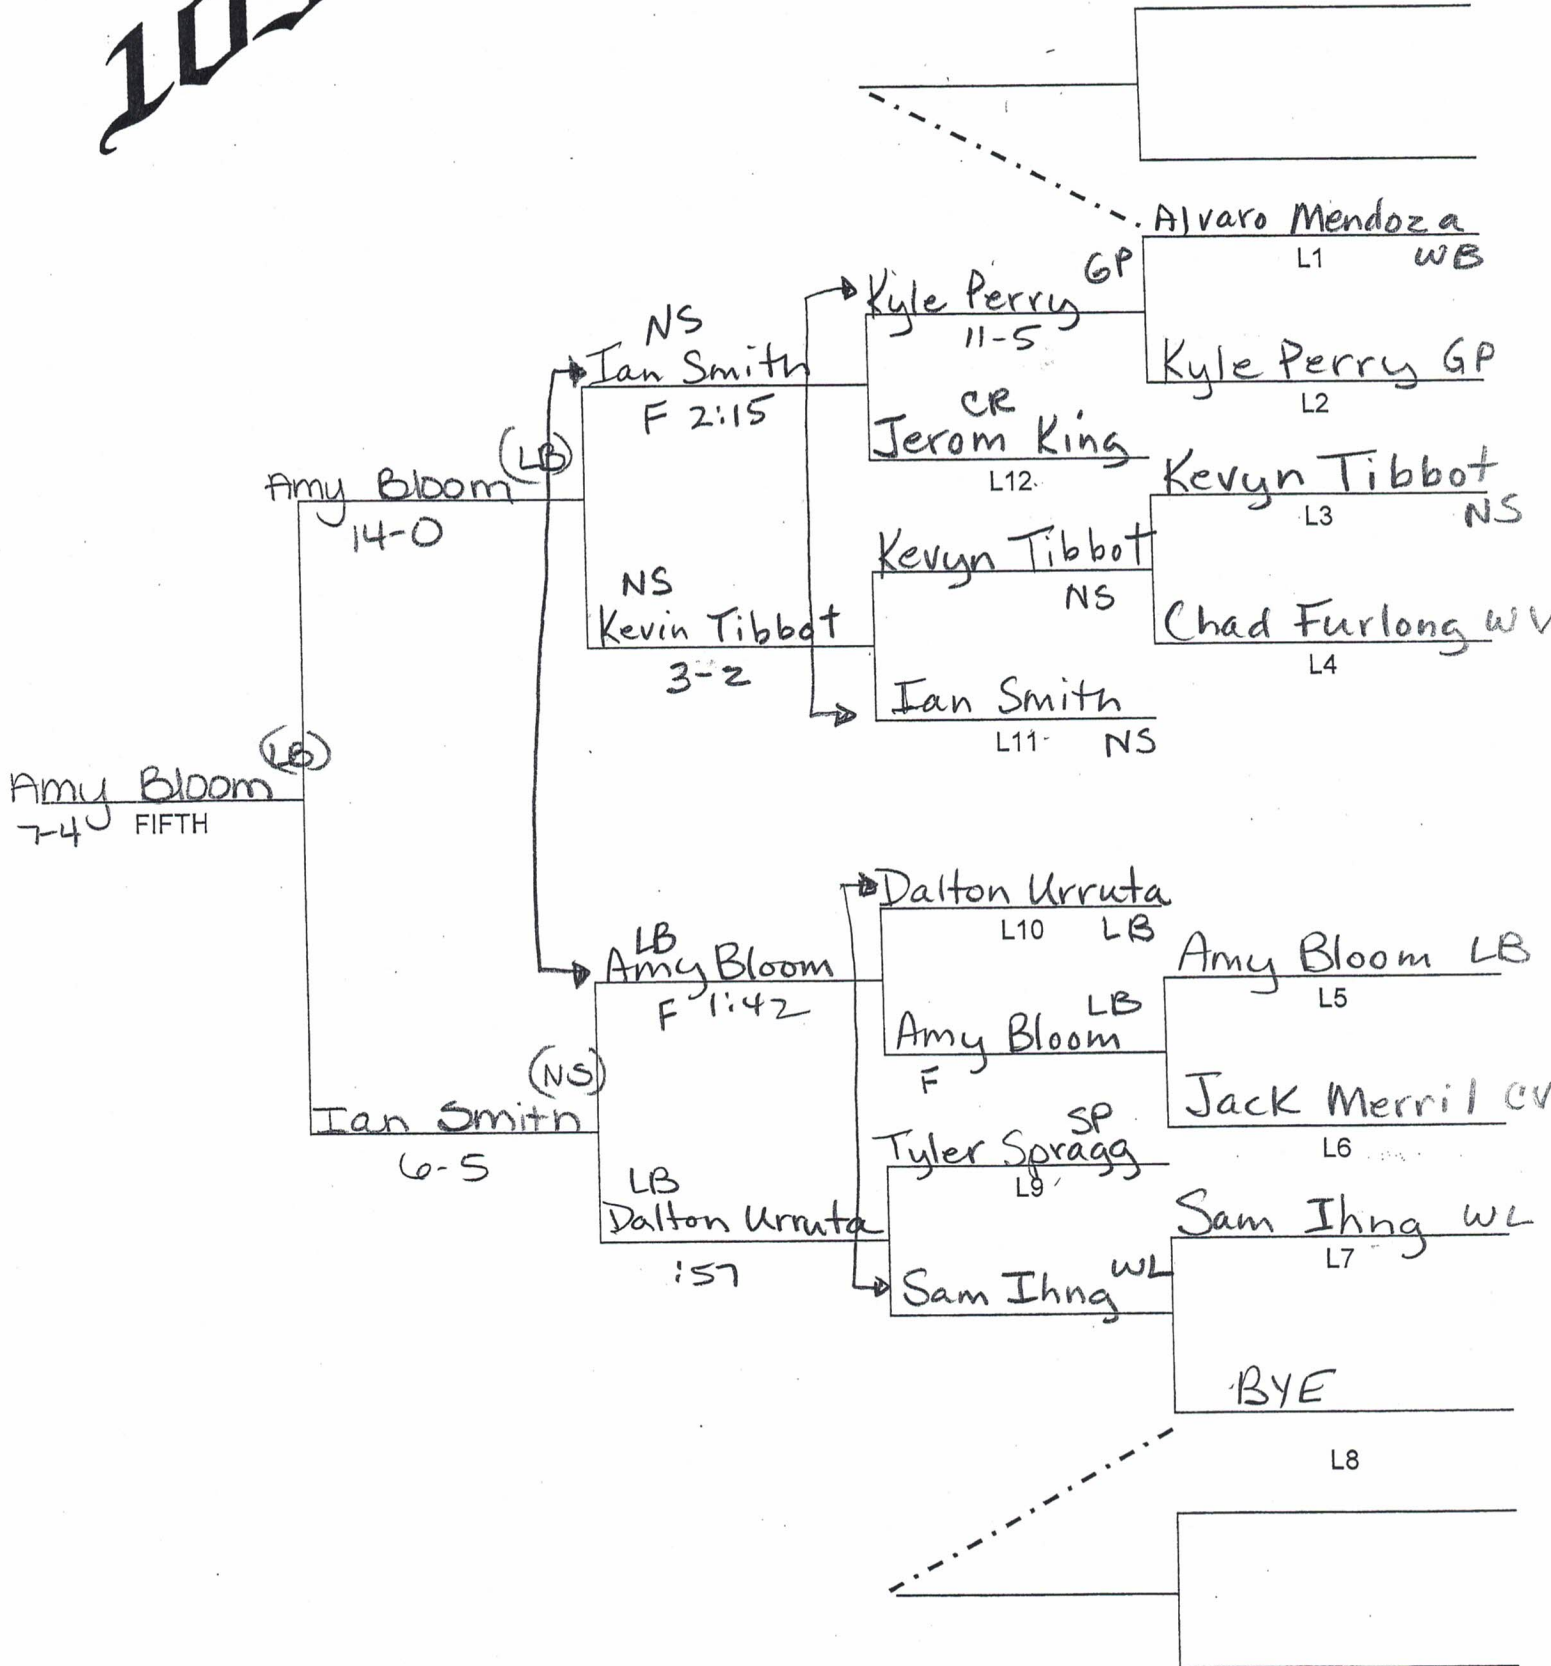

CLASSIC CONSOLATION BRACKET

103