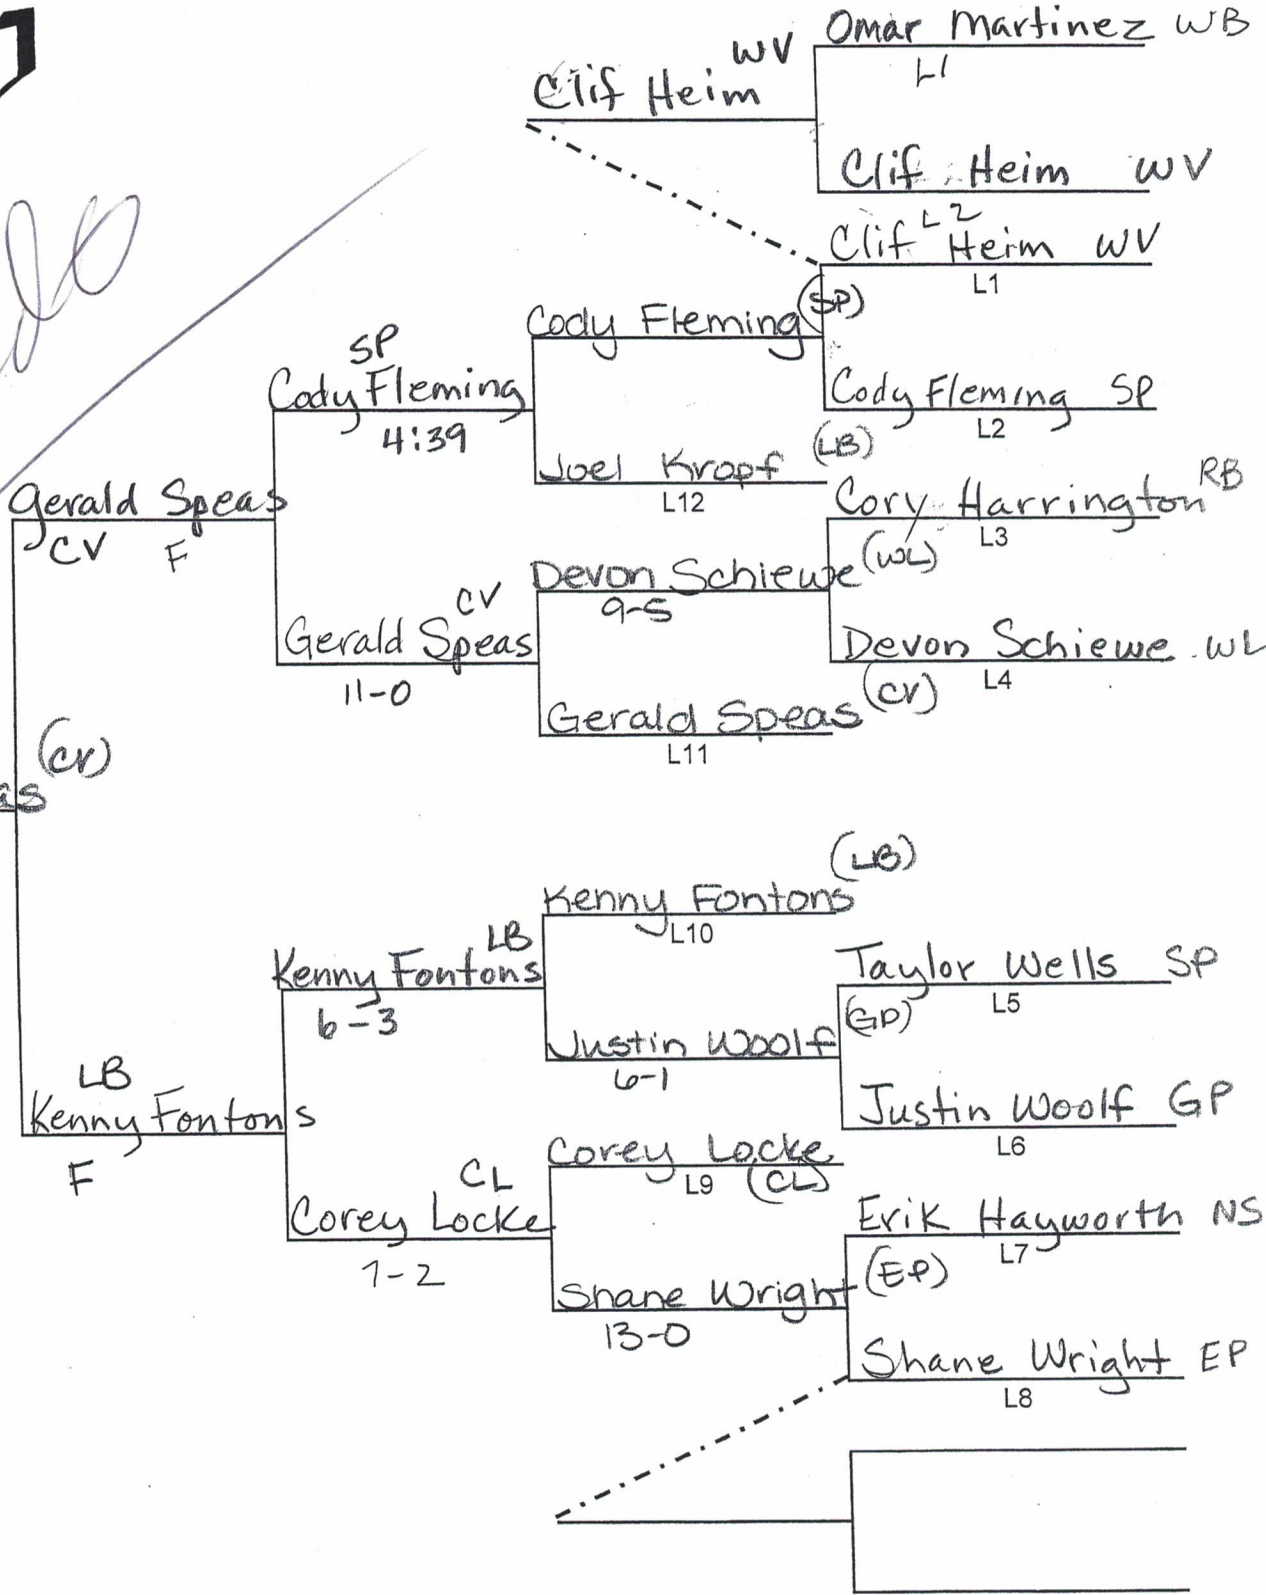

CLASSIC CONSOLATION BRACKET

140

[Handwritten signature]

Gerald Speas
8-4 FIFTH