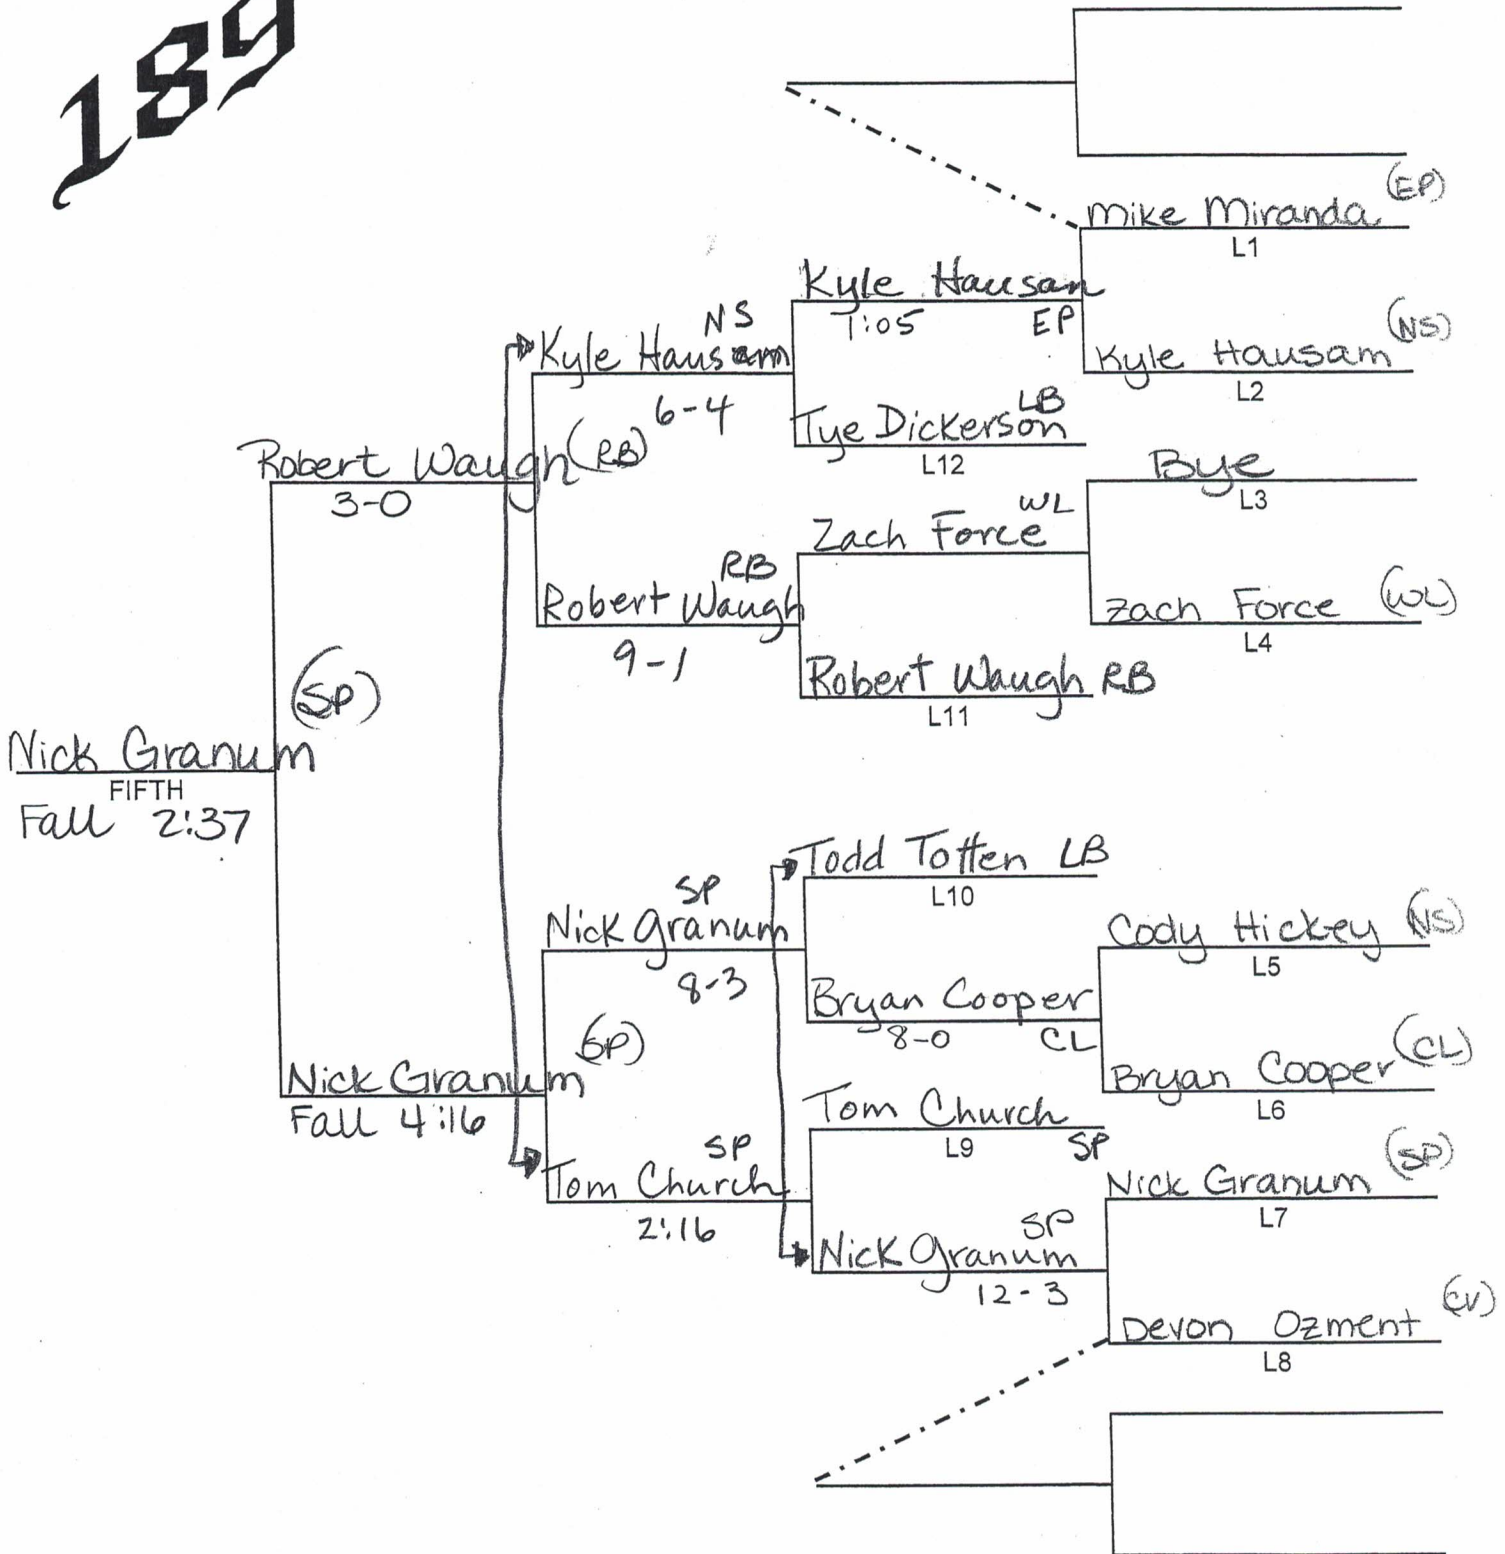

CLASSIC CONSOLATION BRACKET

189