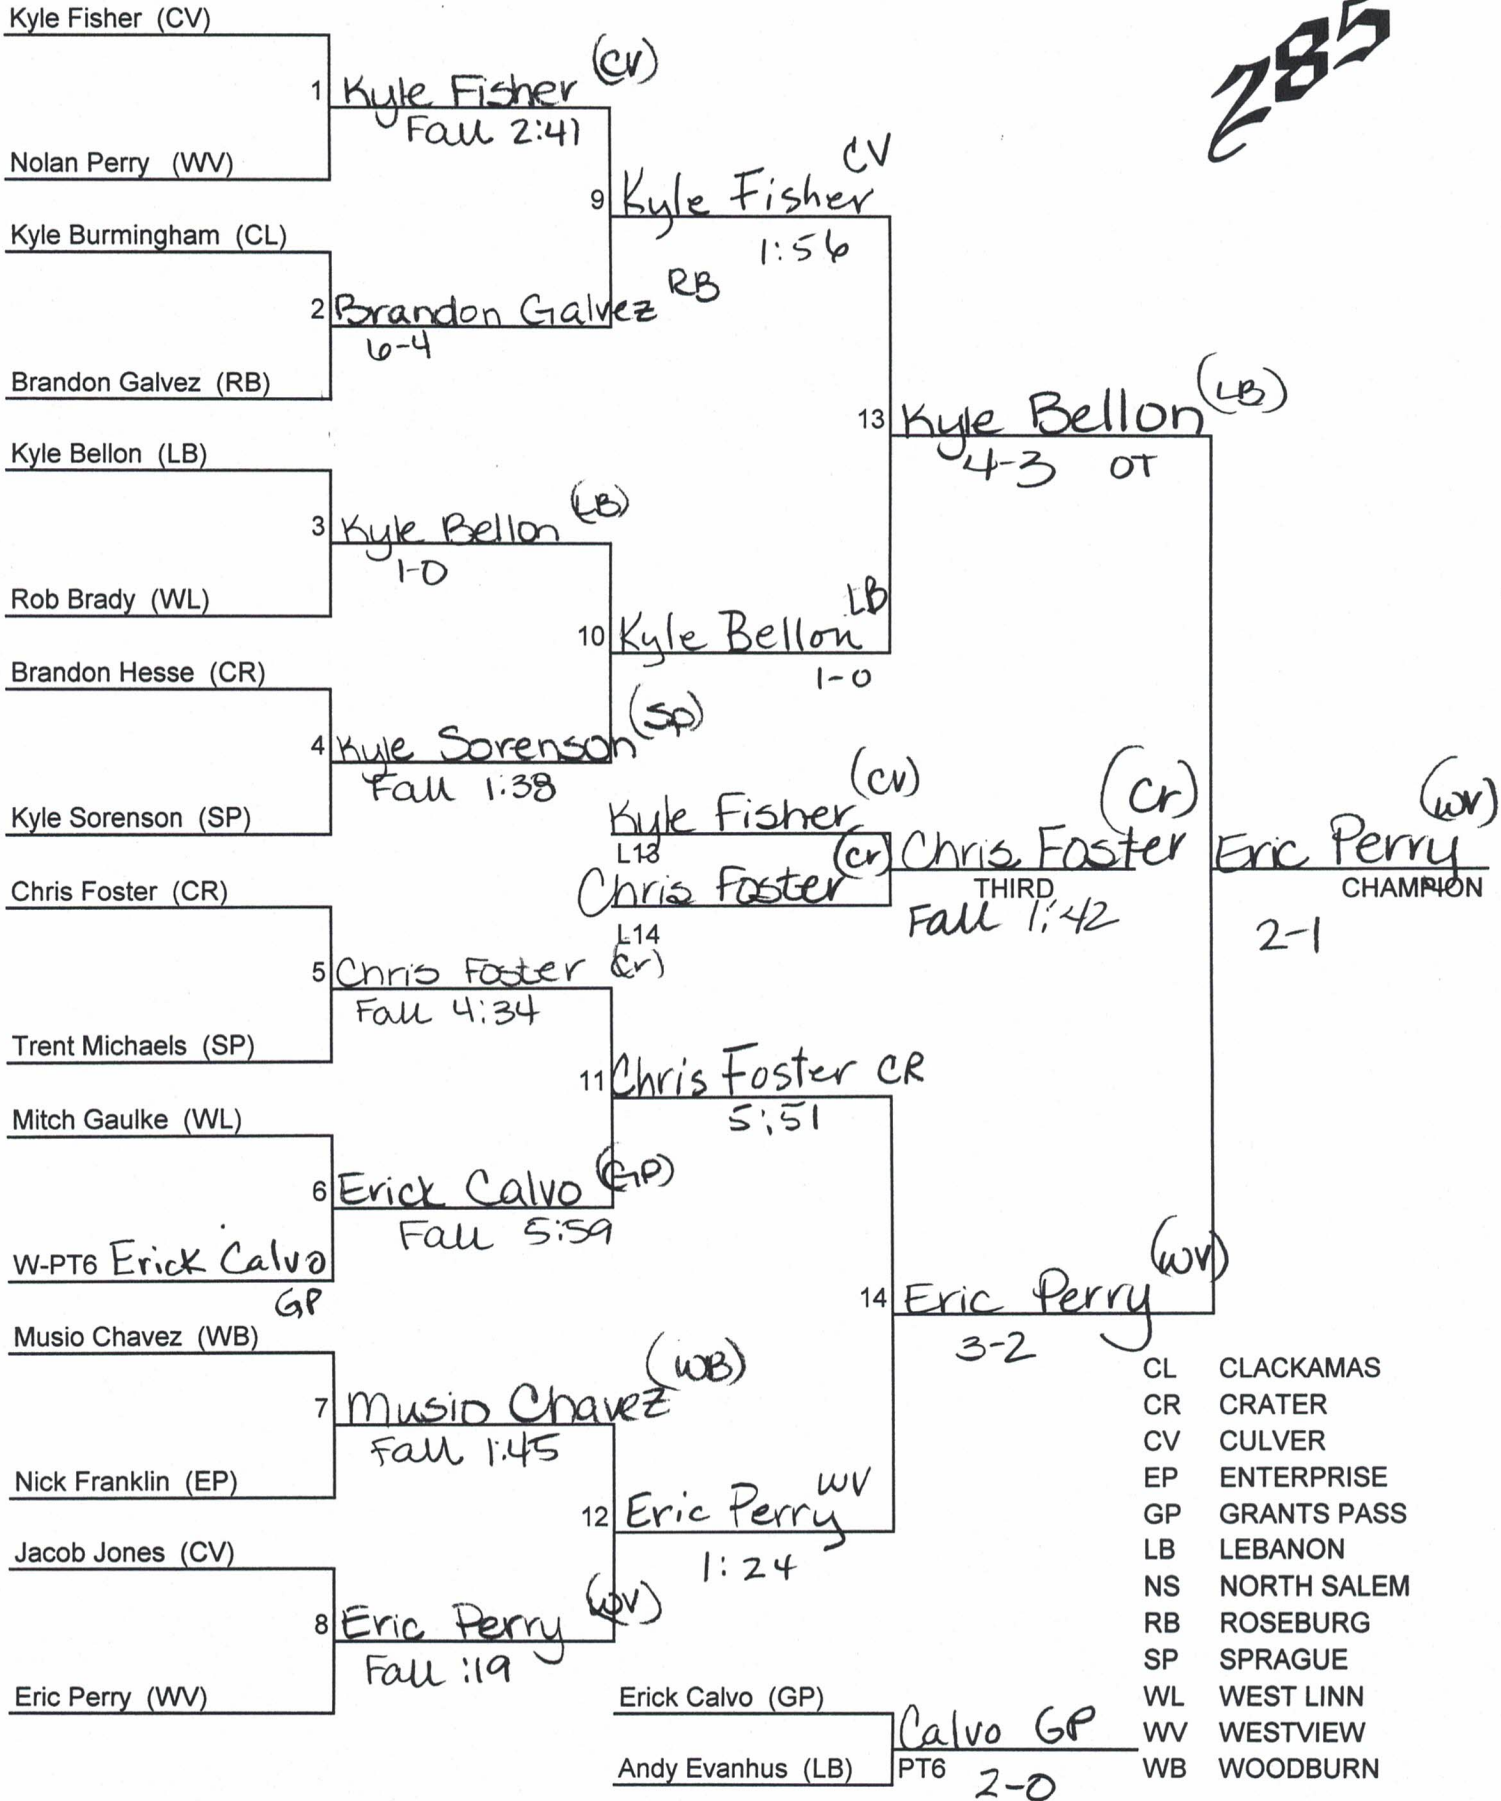

# CRATER WRESTLING CLASSIC

285