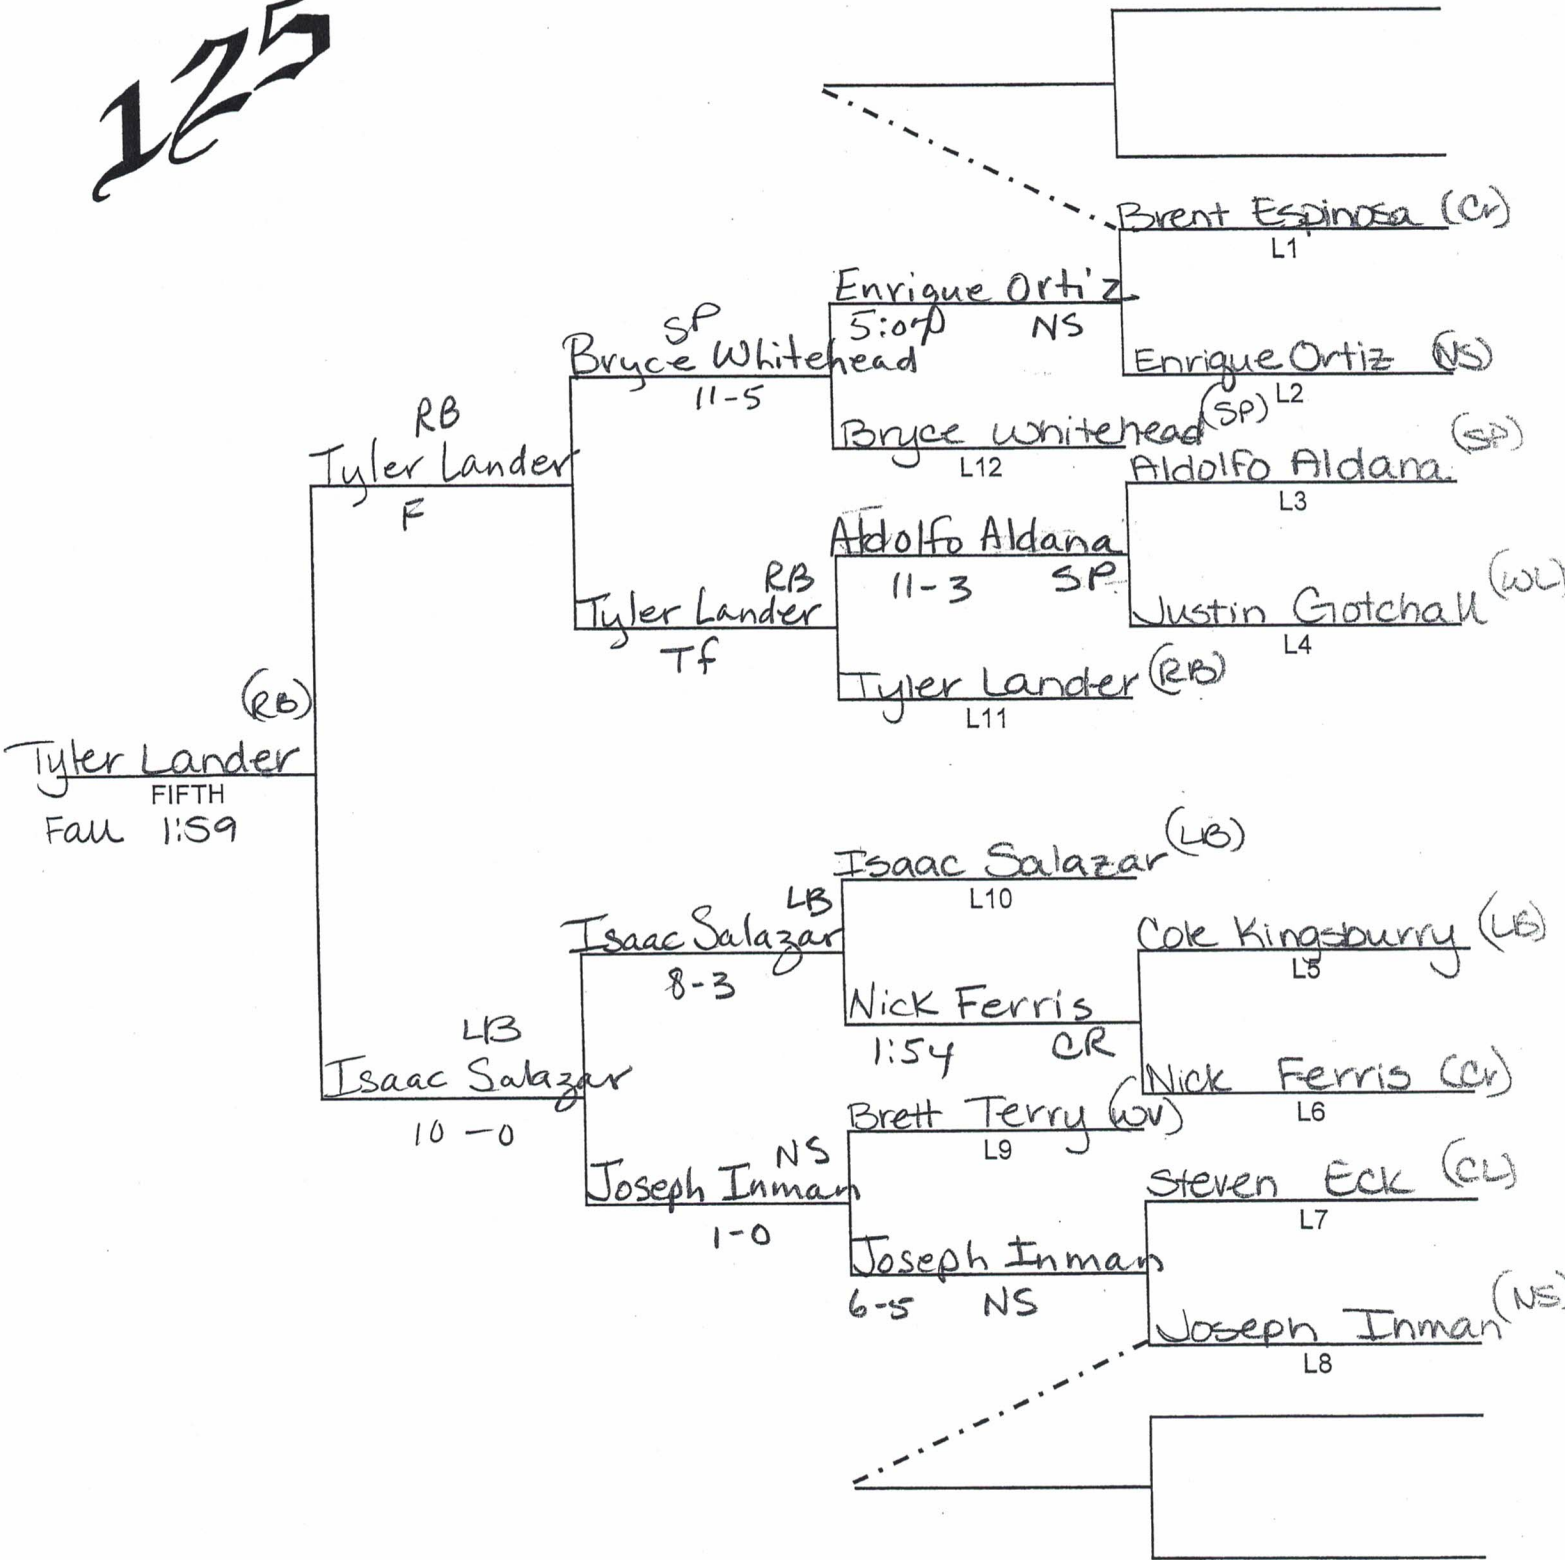

# CLASSIC CONSOLATION BRACKET

125