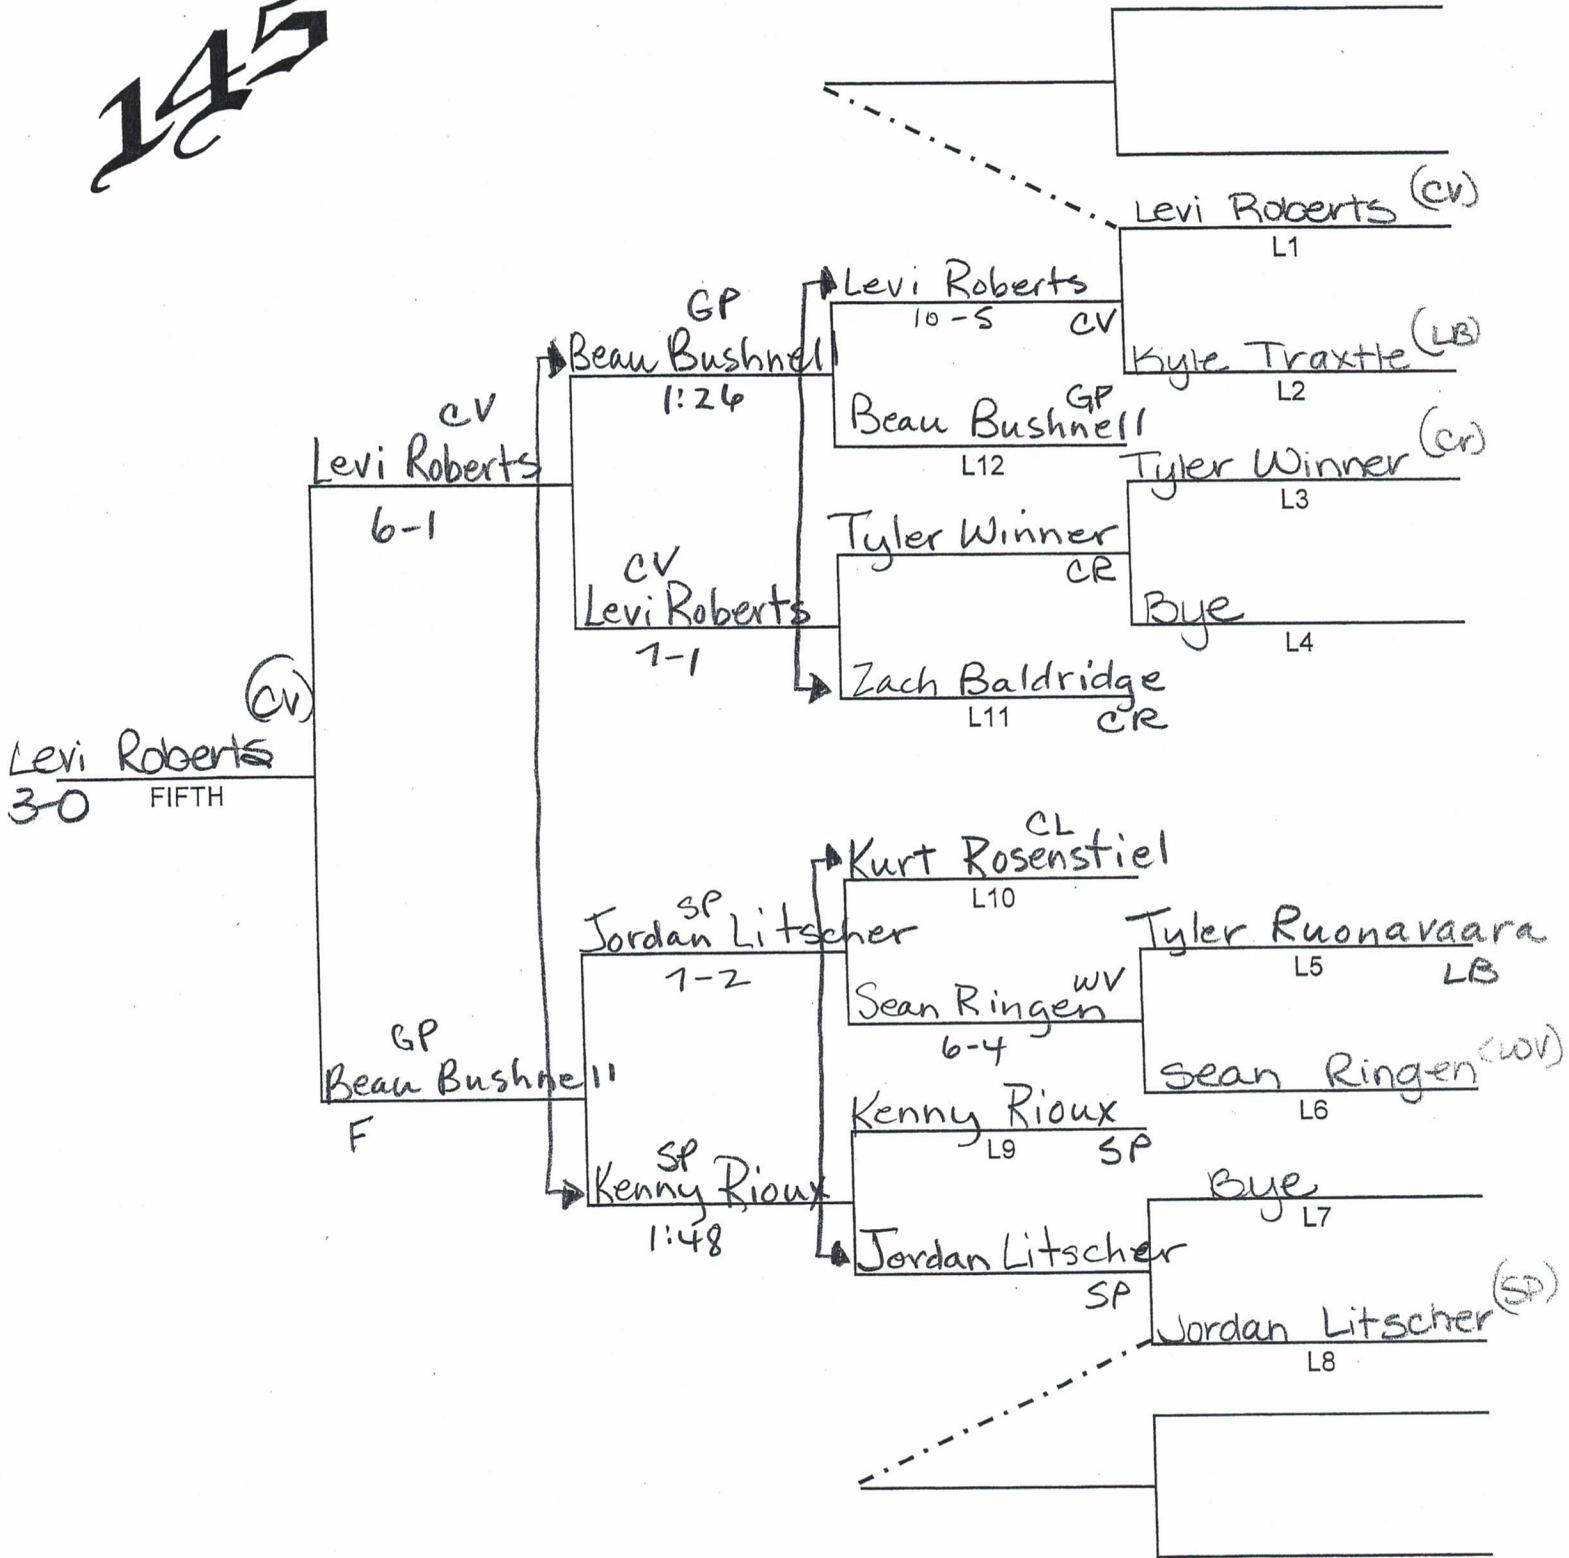

CLASSIC CONSOLATION BRACKET

145