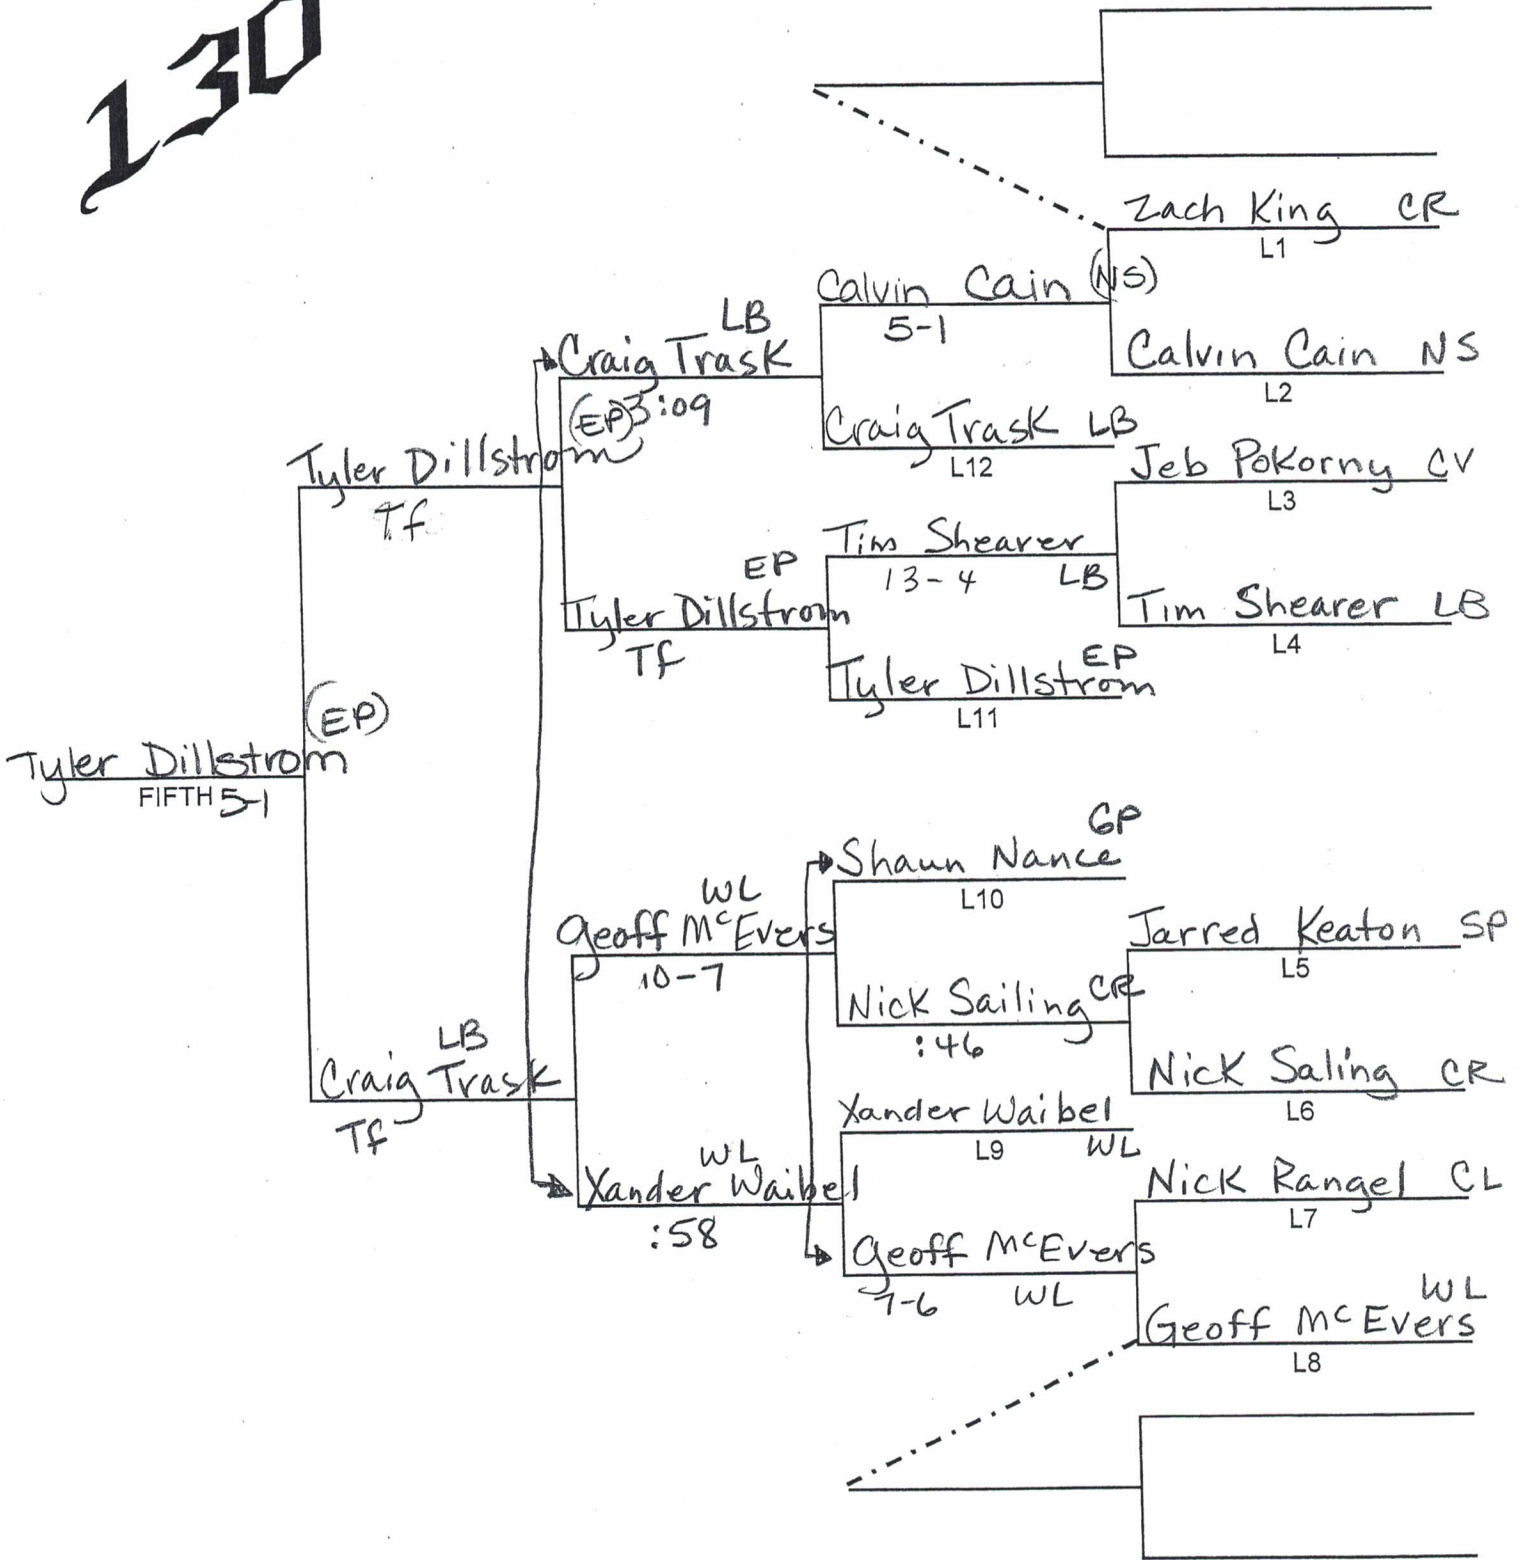

CLASSIC CONSOLATION BRACKET

130