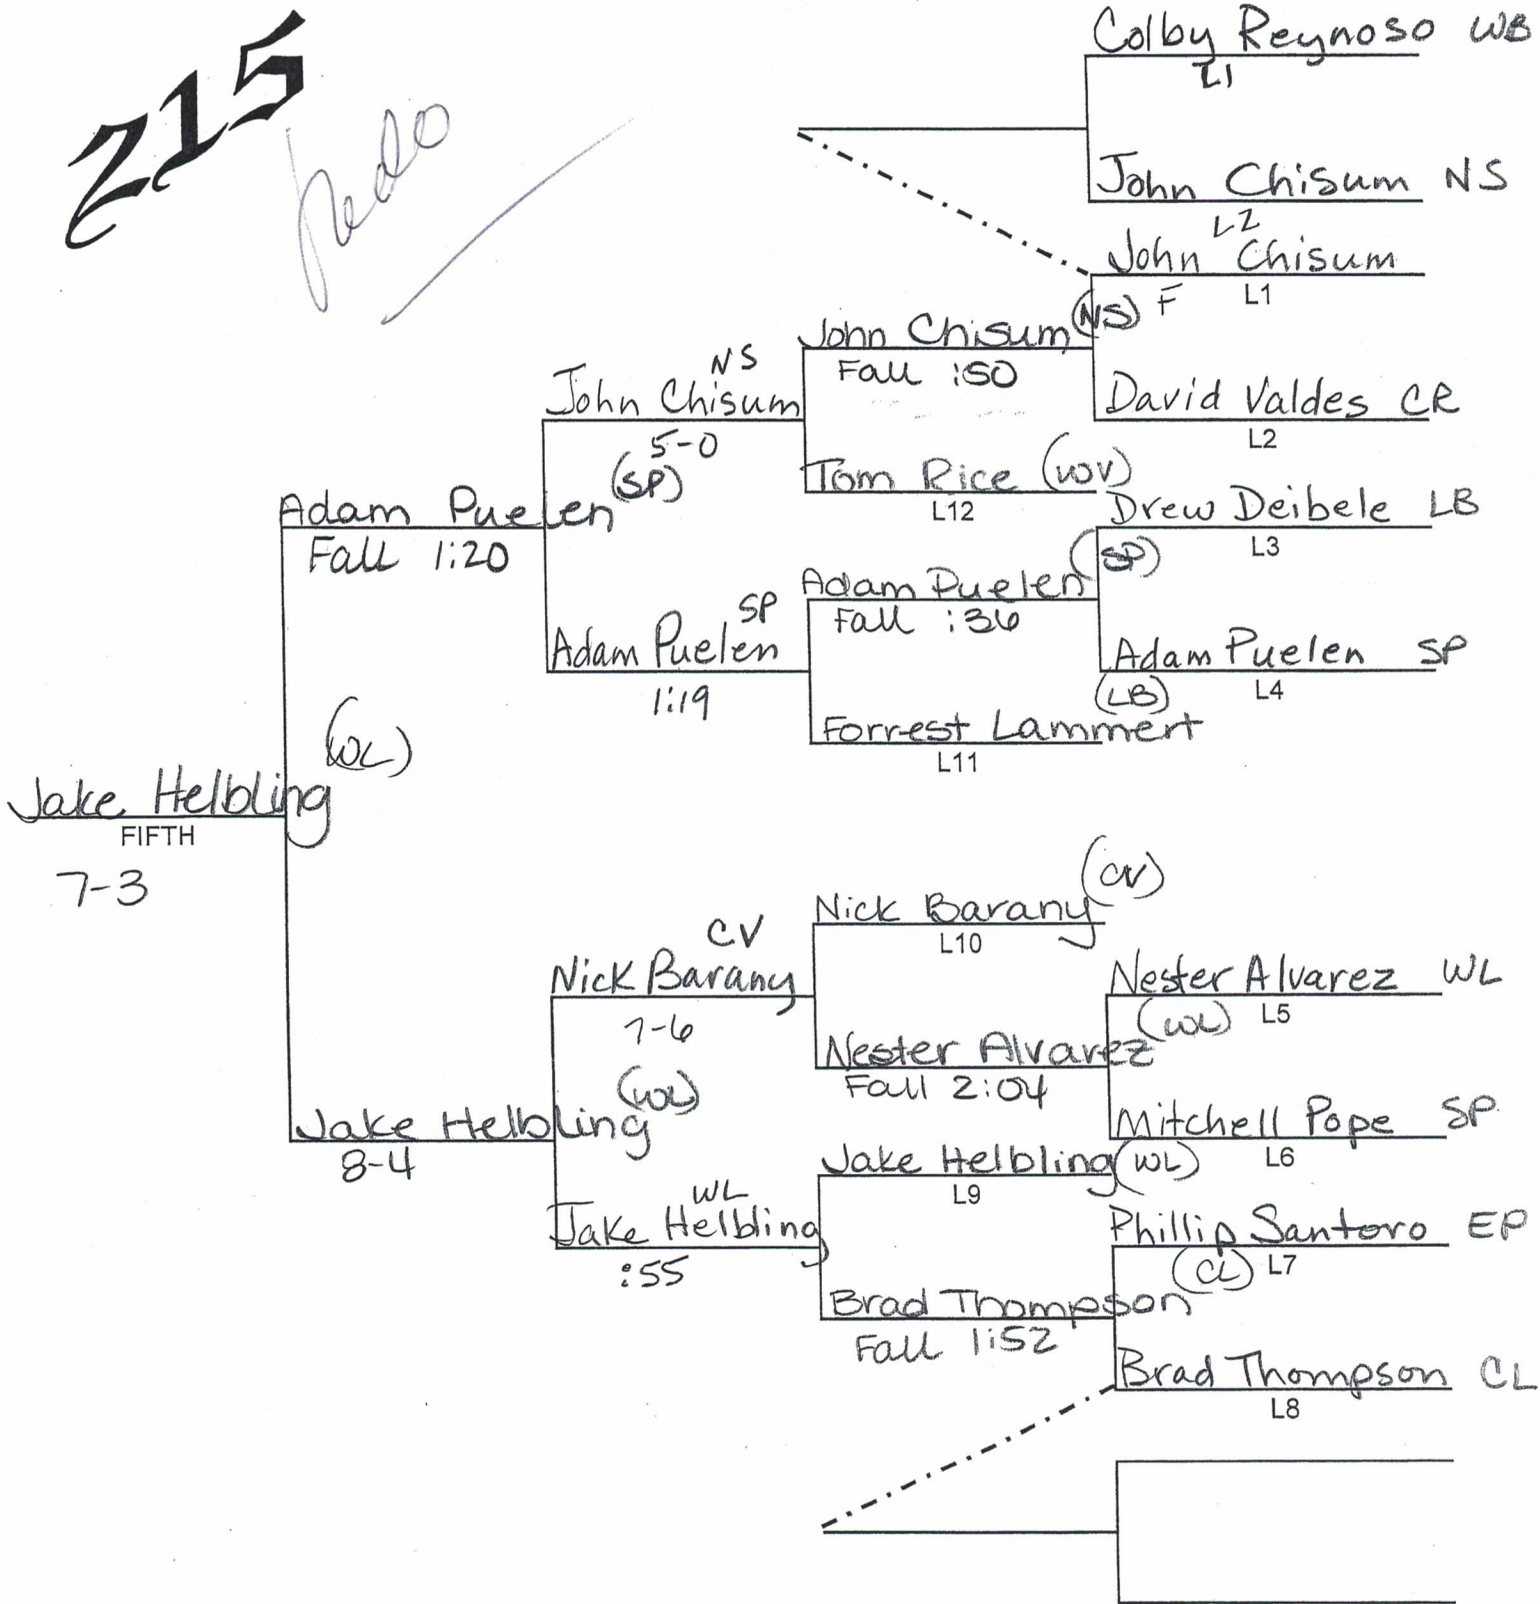

# CRATER WRESTLING CLASSIC

285