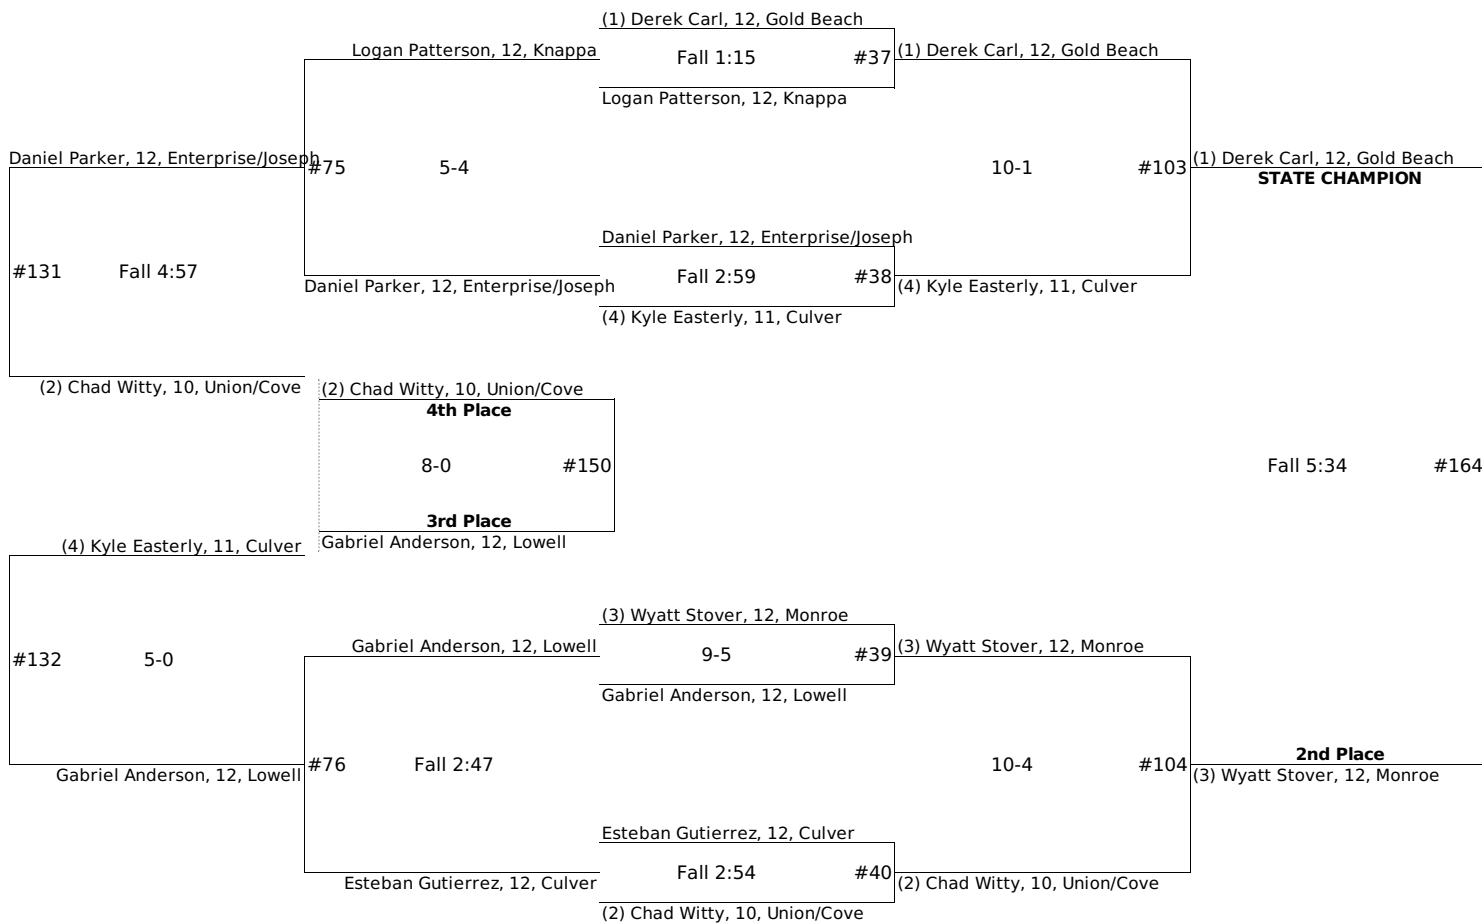

2014 OSAA / U.S. Bank / Les Schwab Tires 2A/1A Wrestling State Championships - 170 lbs

2A/1A 170 lbs