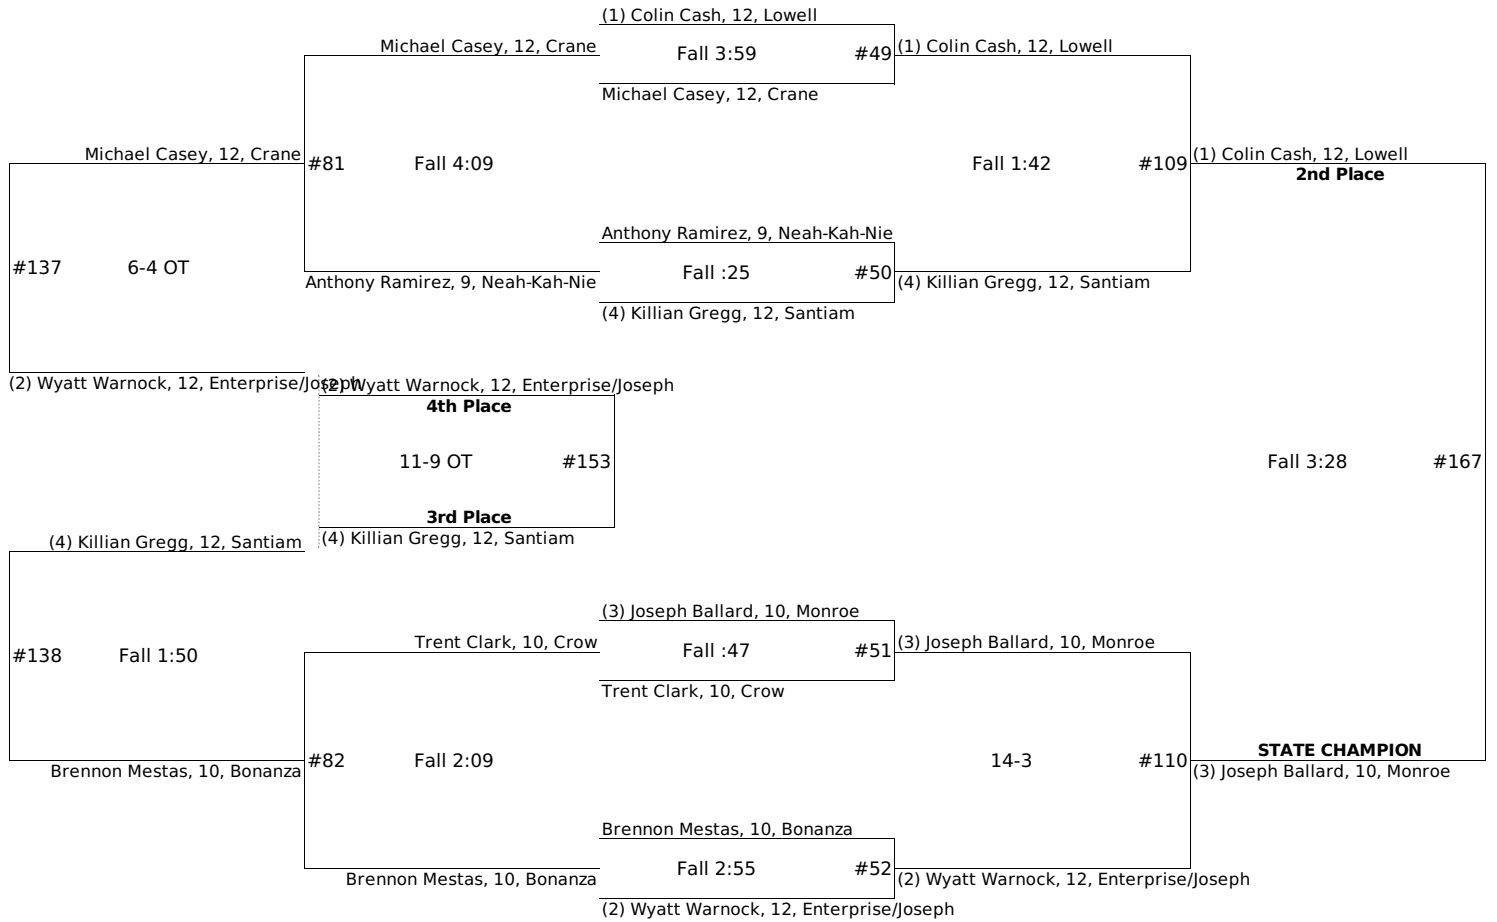

2014 OSAA / U.S. Bank / Les Schwab Tires 2A/1A Wrestling State Championships - 220 lbs

2A/1A 220 lbs