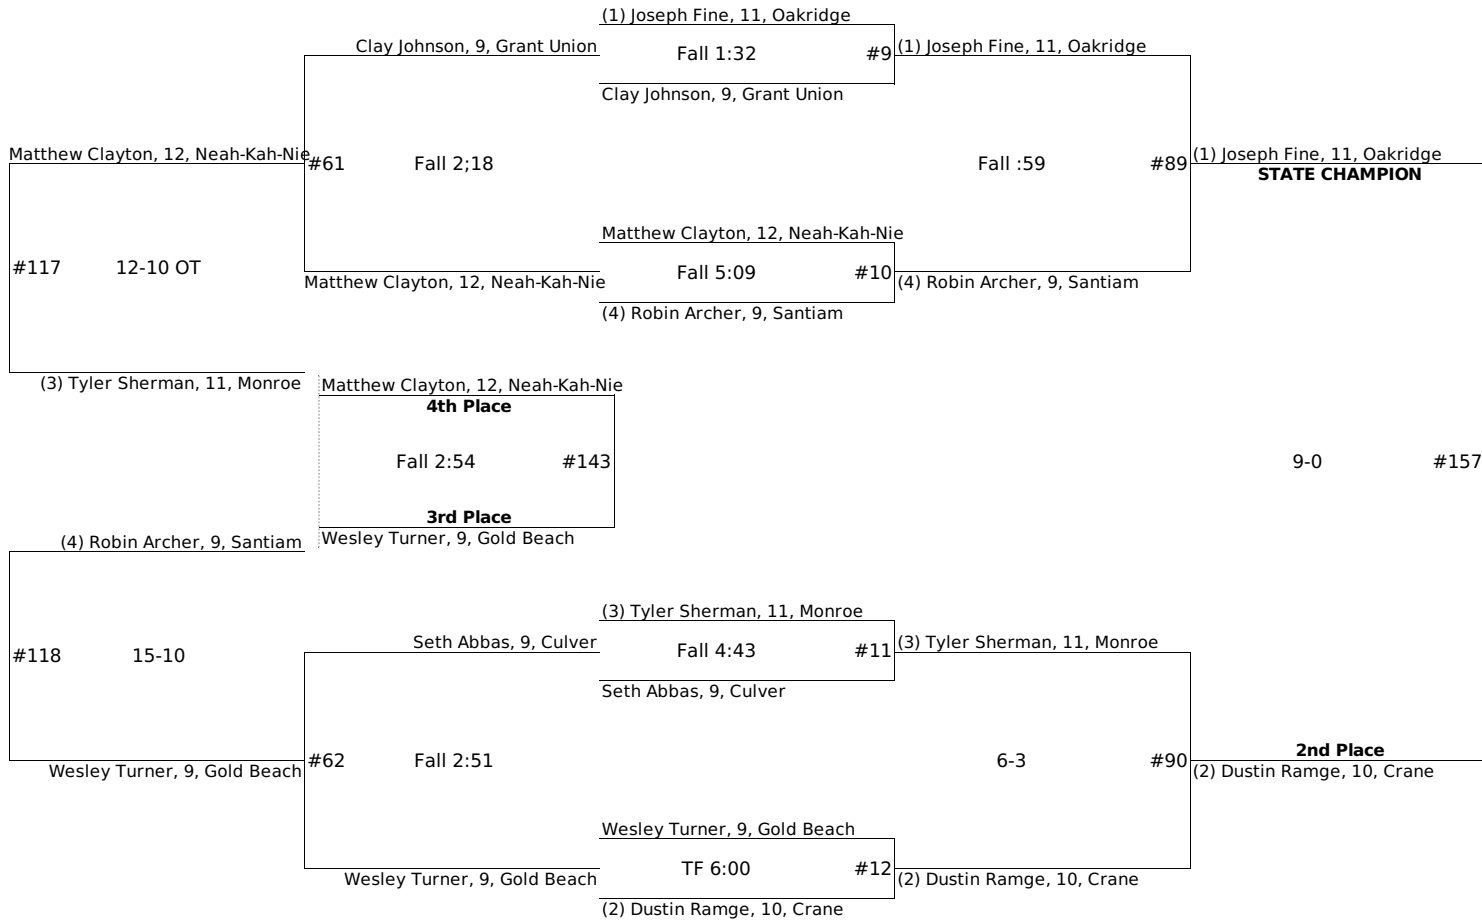

2014 OSAA / U.S. Bank / Les Schwab Tires 2A/1A Wrestling State Championships - 120 lbs

2A/1A 120 lbs