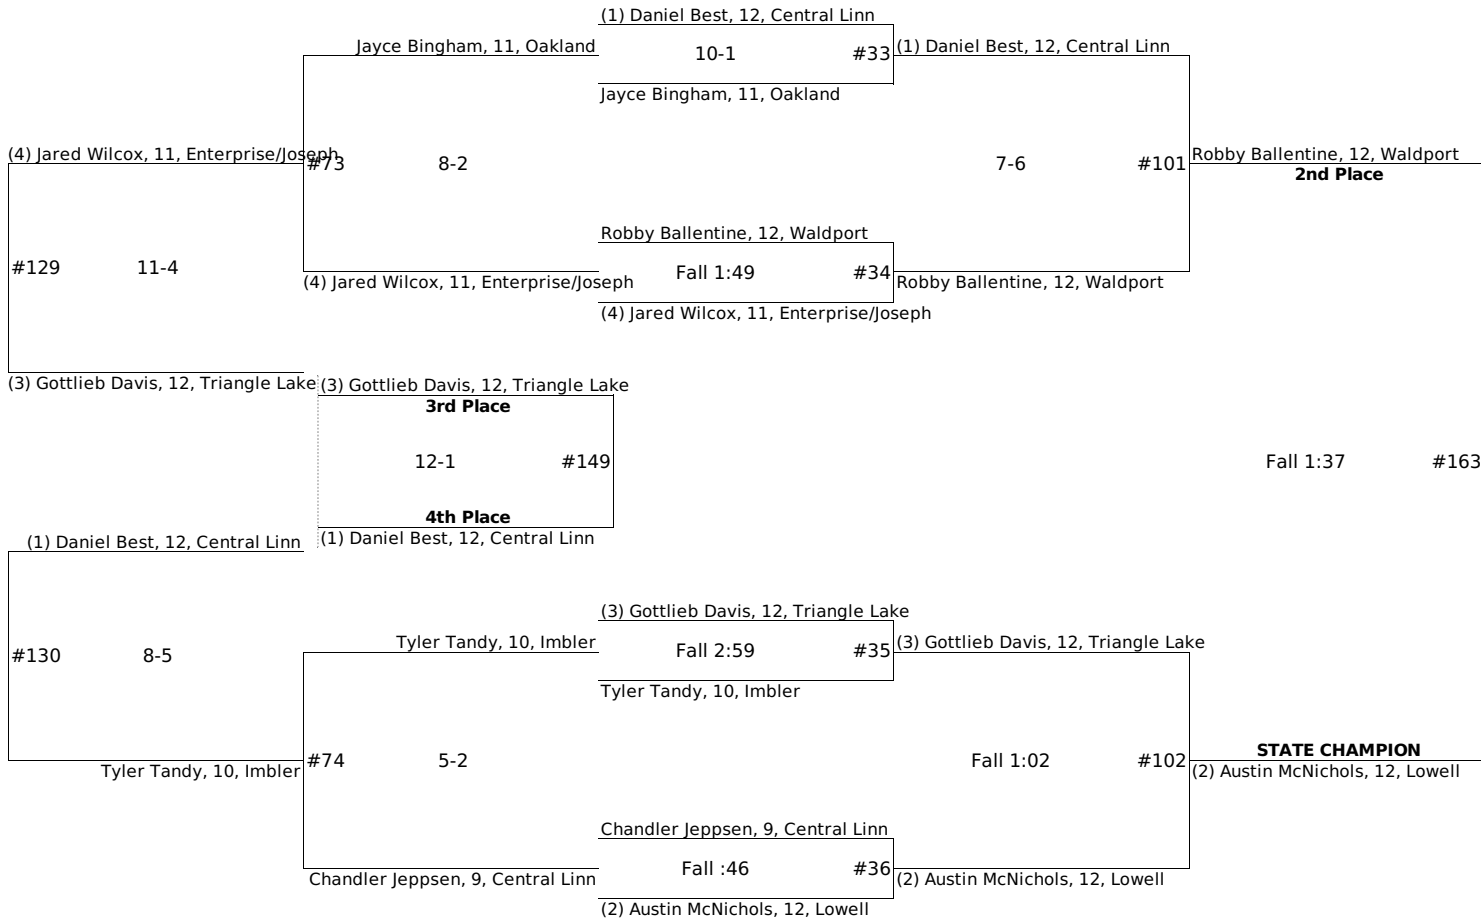

2014 OSAA / U.S. Bank / Les Schwab Tires 2A/1A Wrestling State Championships - 160 lbs

2A/1A 160 lbs