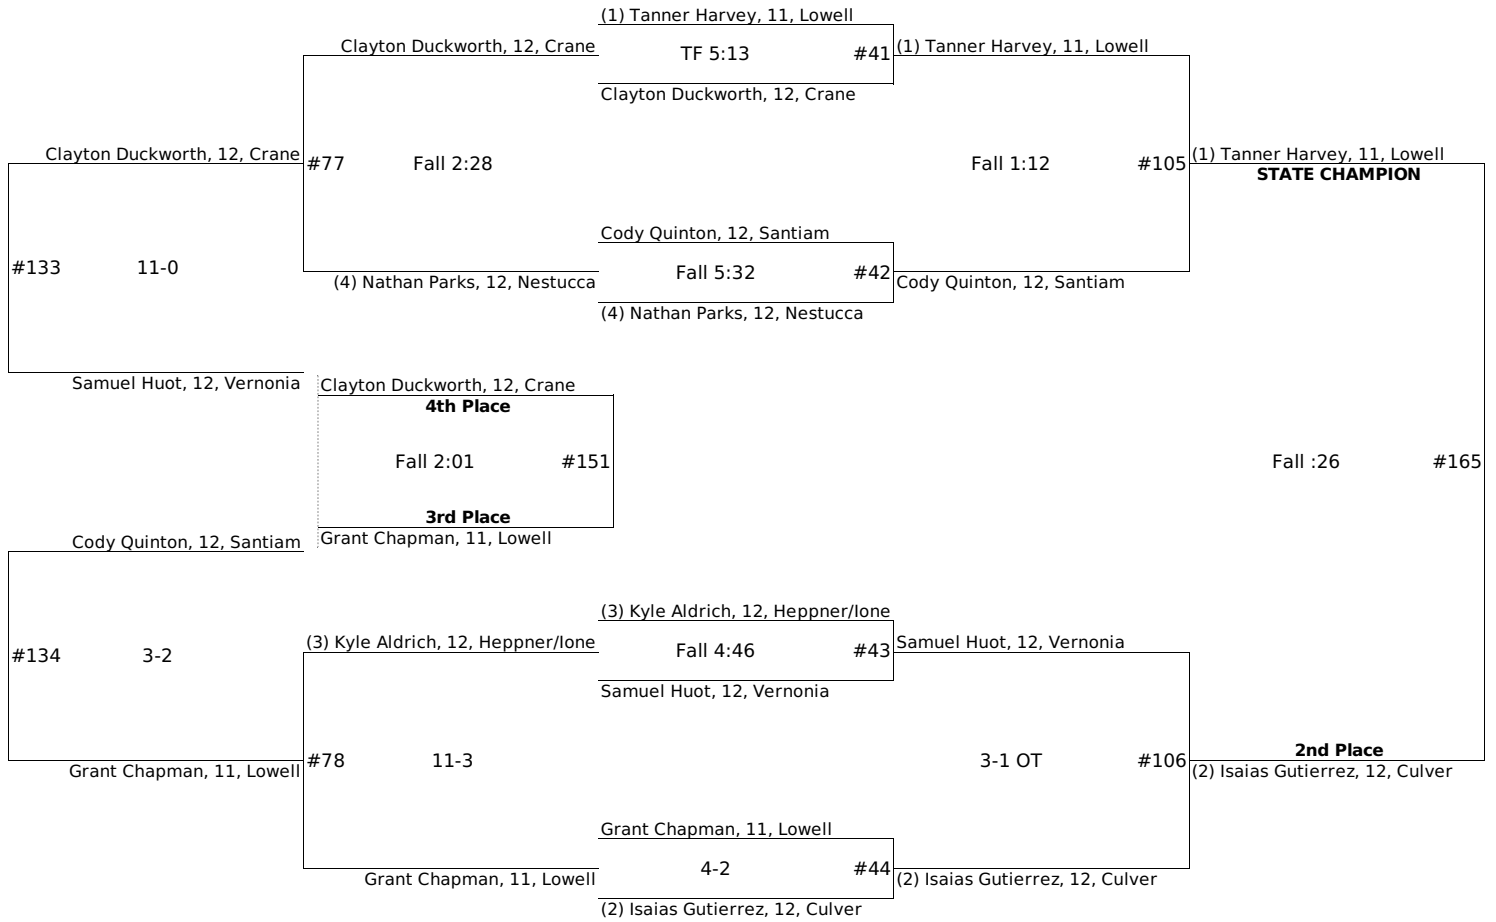

2A/1A 160 lbs

2014 OSAA / U.S. Bank / Les Schwab Tires 2A/1A Wrestling State Championships - 170 lbs

2A/1A 170 lbs

2014 OSAA / U.S. Bank / Les Schwab Tires 2A/1A Wrestling State Championships - 182 lbs

2A/1A 182 lbs