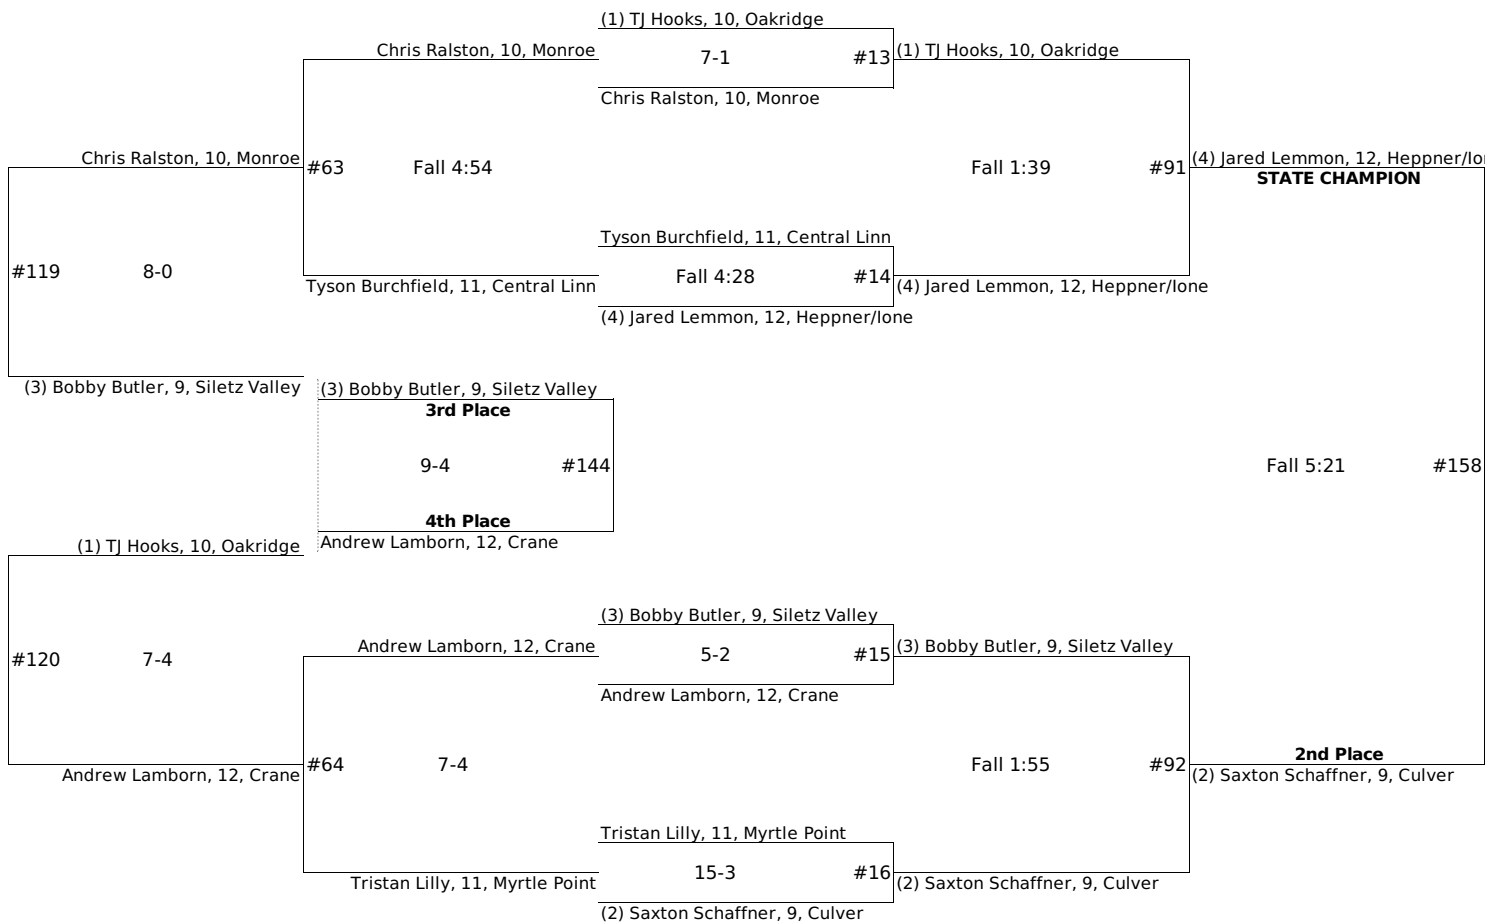

2014 OSAA / U.S. Bank / Les Schwab Tires 2A/1A Wrestling State Championships - 126 lbs

2A/1A 126 lbs