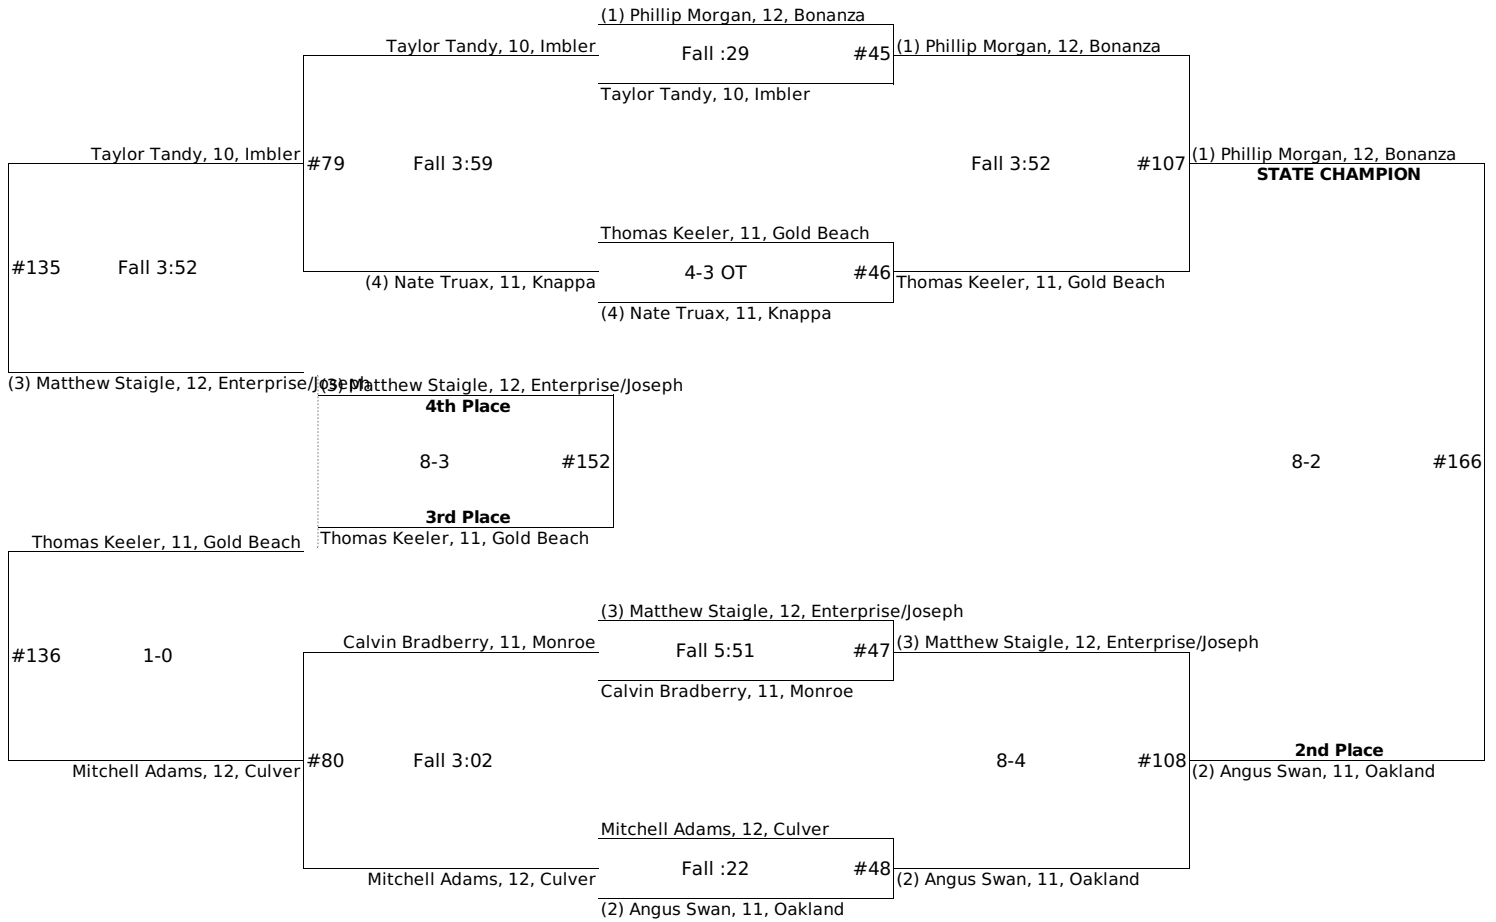

2014 OSAA / U.S. Bank / Les Schwab Tires 2A/1A Wrestling State Championships - 195 lbs

2A/1A 195 lbs