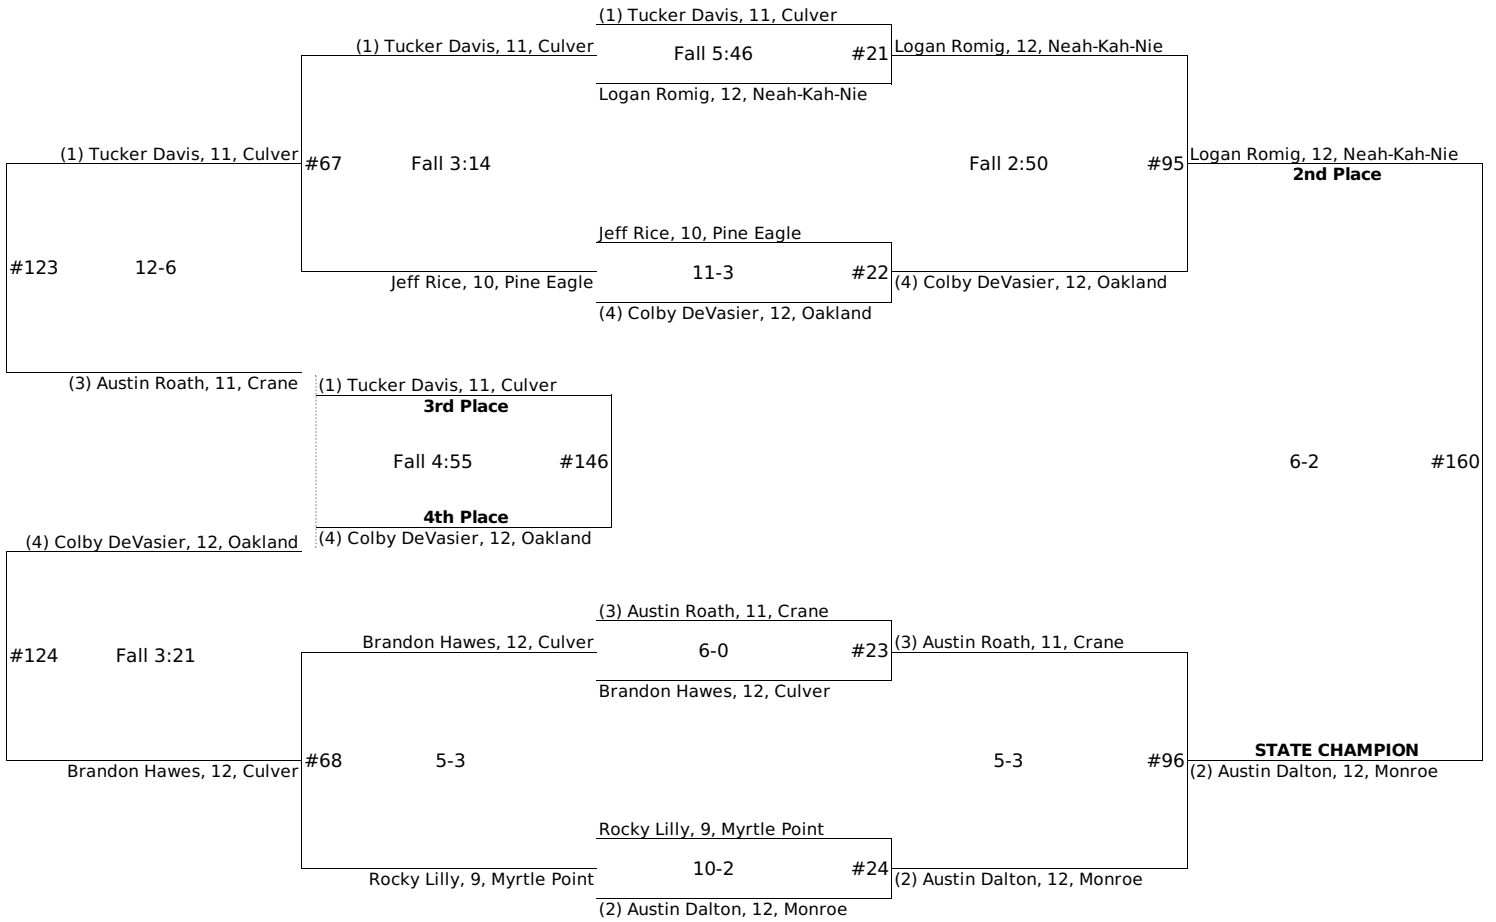

2A/1A 126 lbs

2A/1A 132 lbs

2014 OSAA / U.S. Bank / Les Schwab Tires 2A/1A Wrestling State Championships - 138 lbs

2A/1A 138 lbs

2014 OSAA / U.S. Bank / Les Schwab Tires 2A/1A Wrestling State Championships - 160 lbs