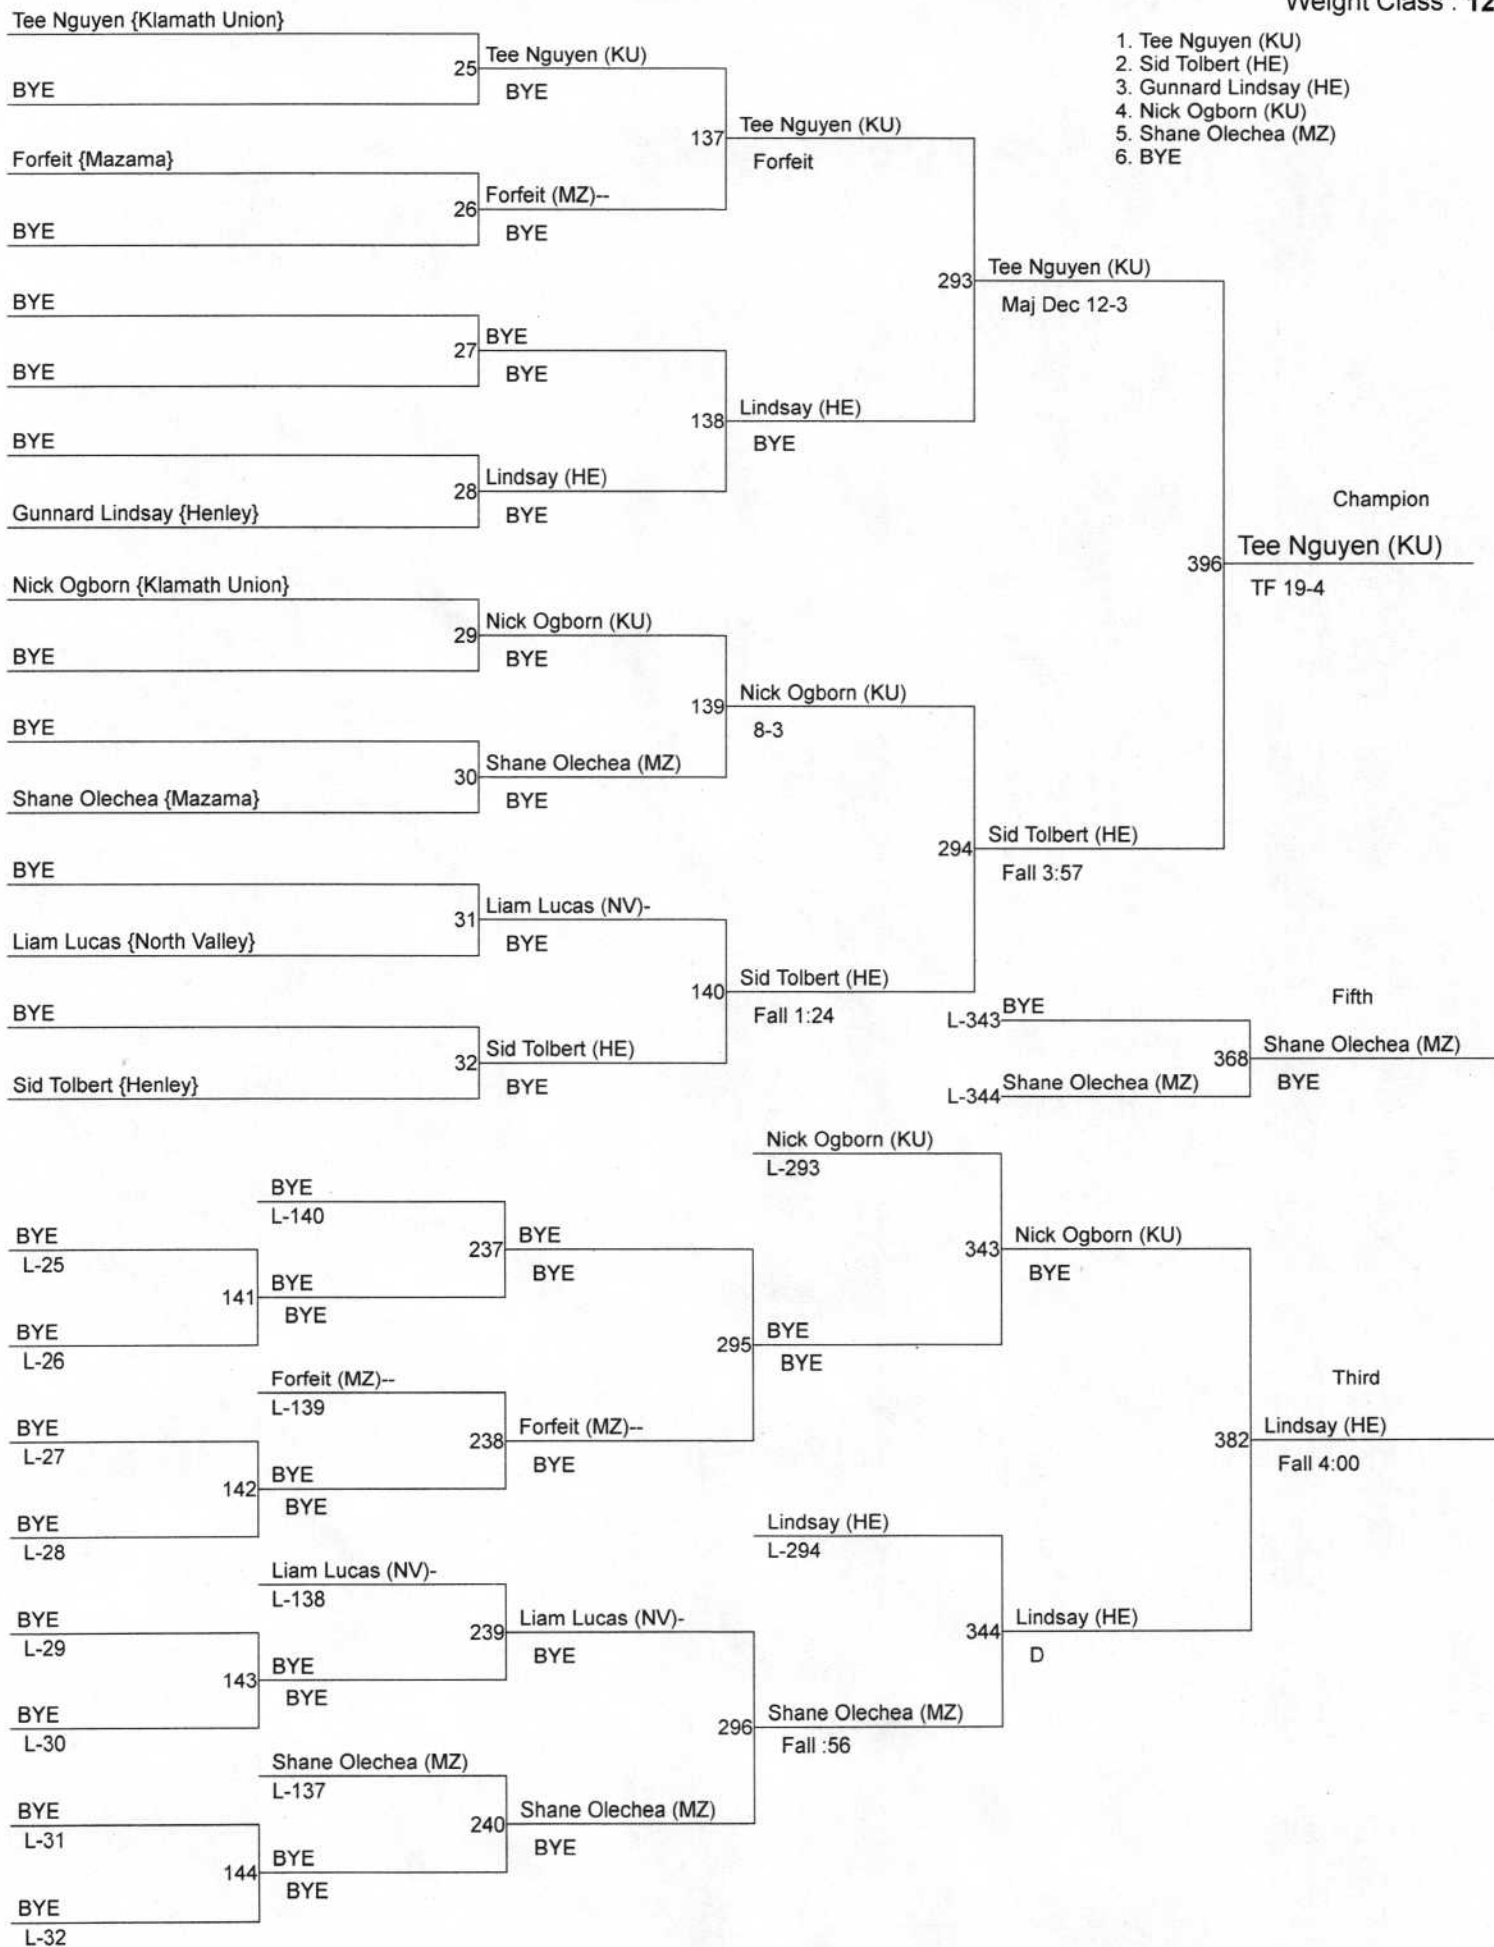

2012 Skyline Conference

Weight Class : 126