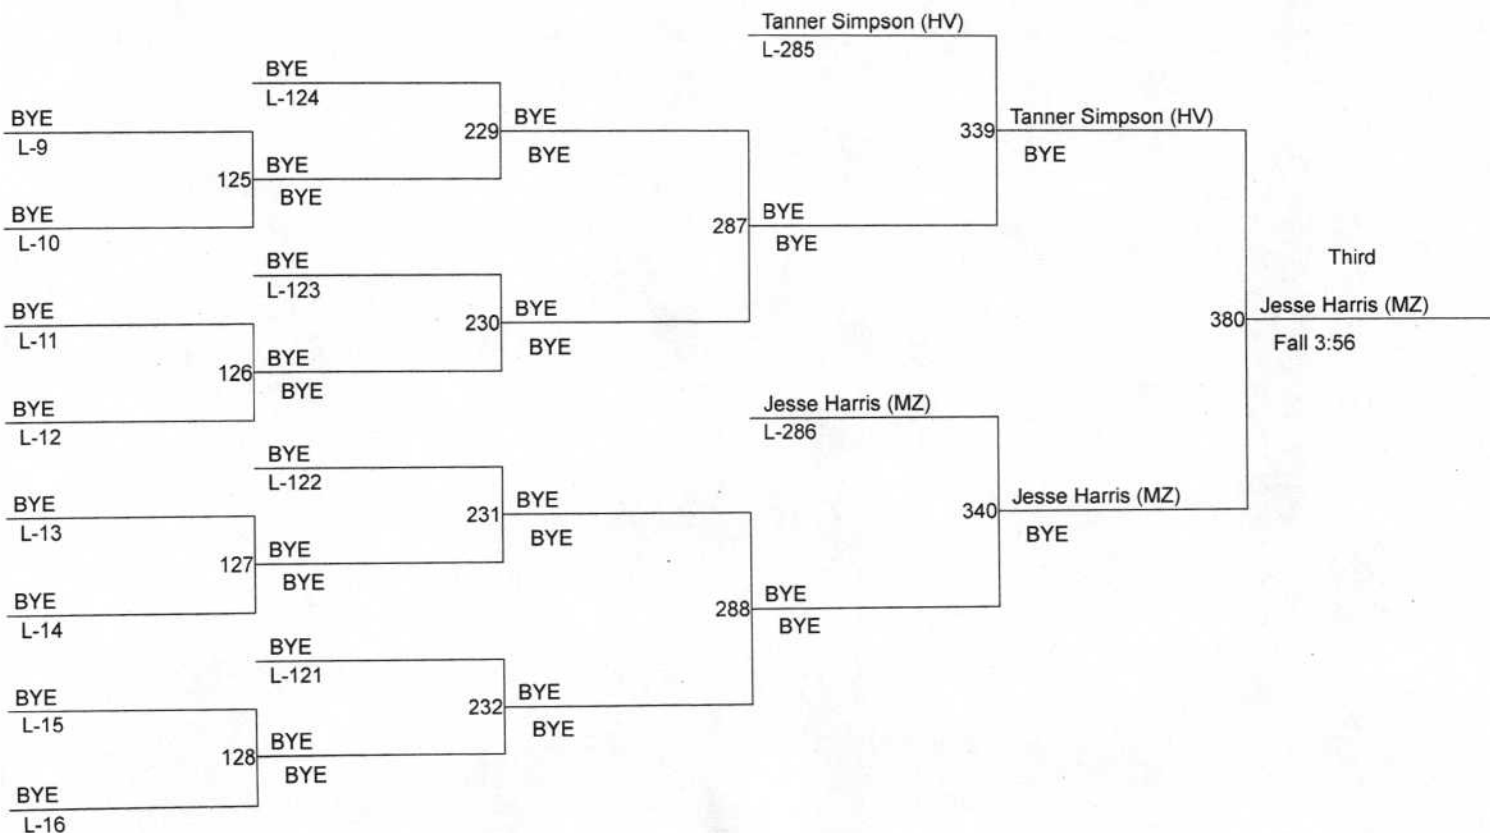

2012 Skyline Conference

Weight Class : 113

Zech Bresser {Henley}

1. Zech Bresser (HE)
2. Cody Wright (HE)
3. Jesse Harris (MZ)
4. Tanner Simpson (HV)
5. BYE
6. BYE