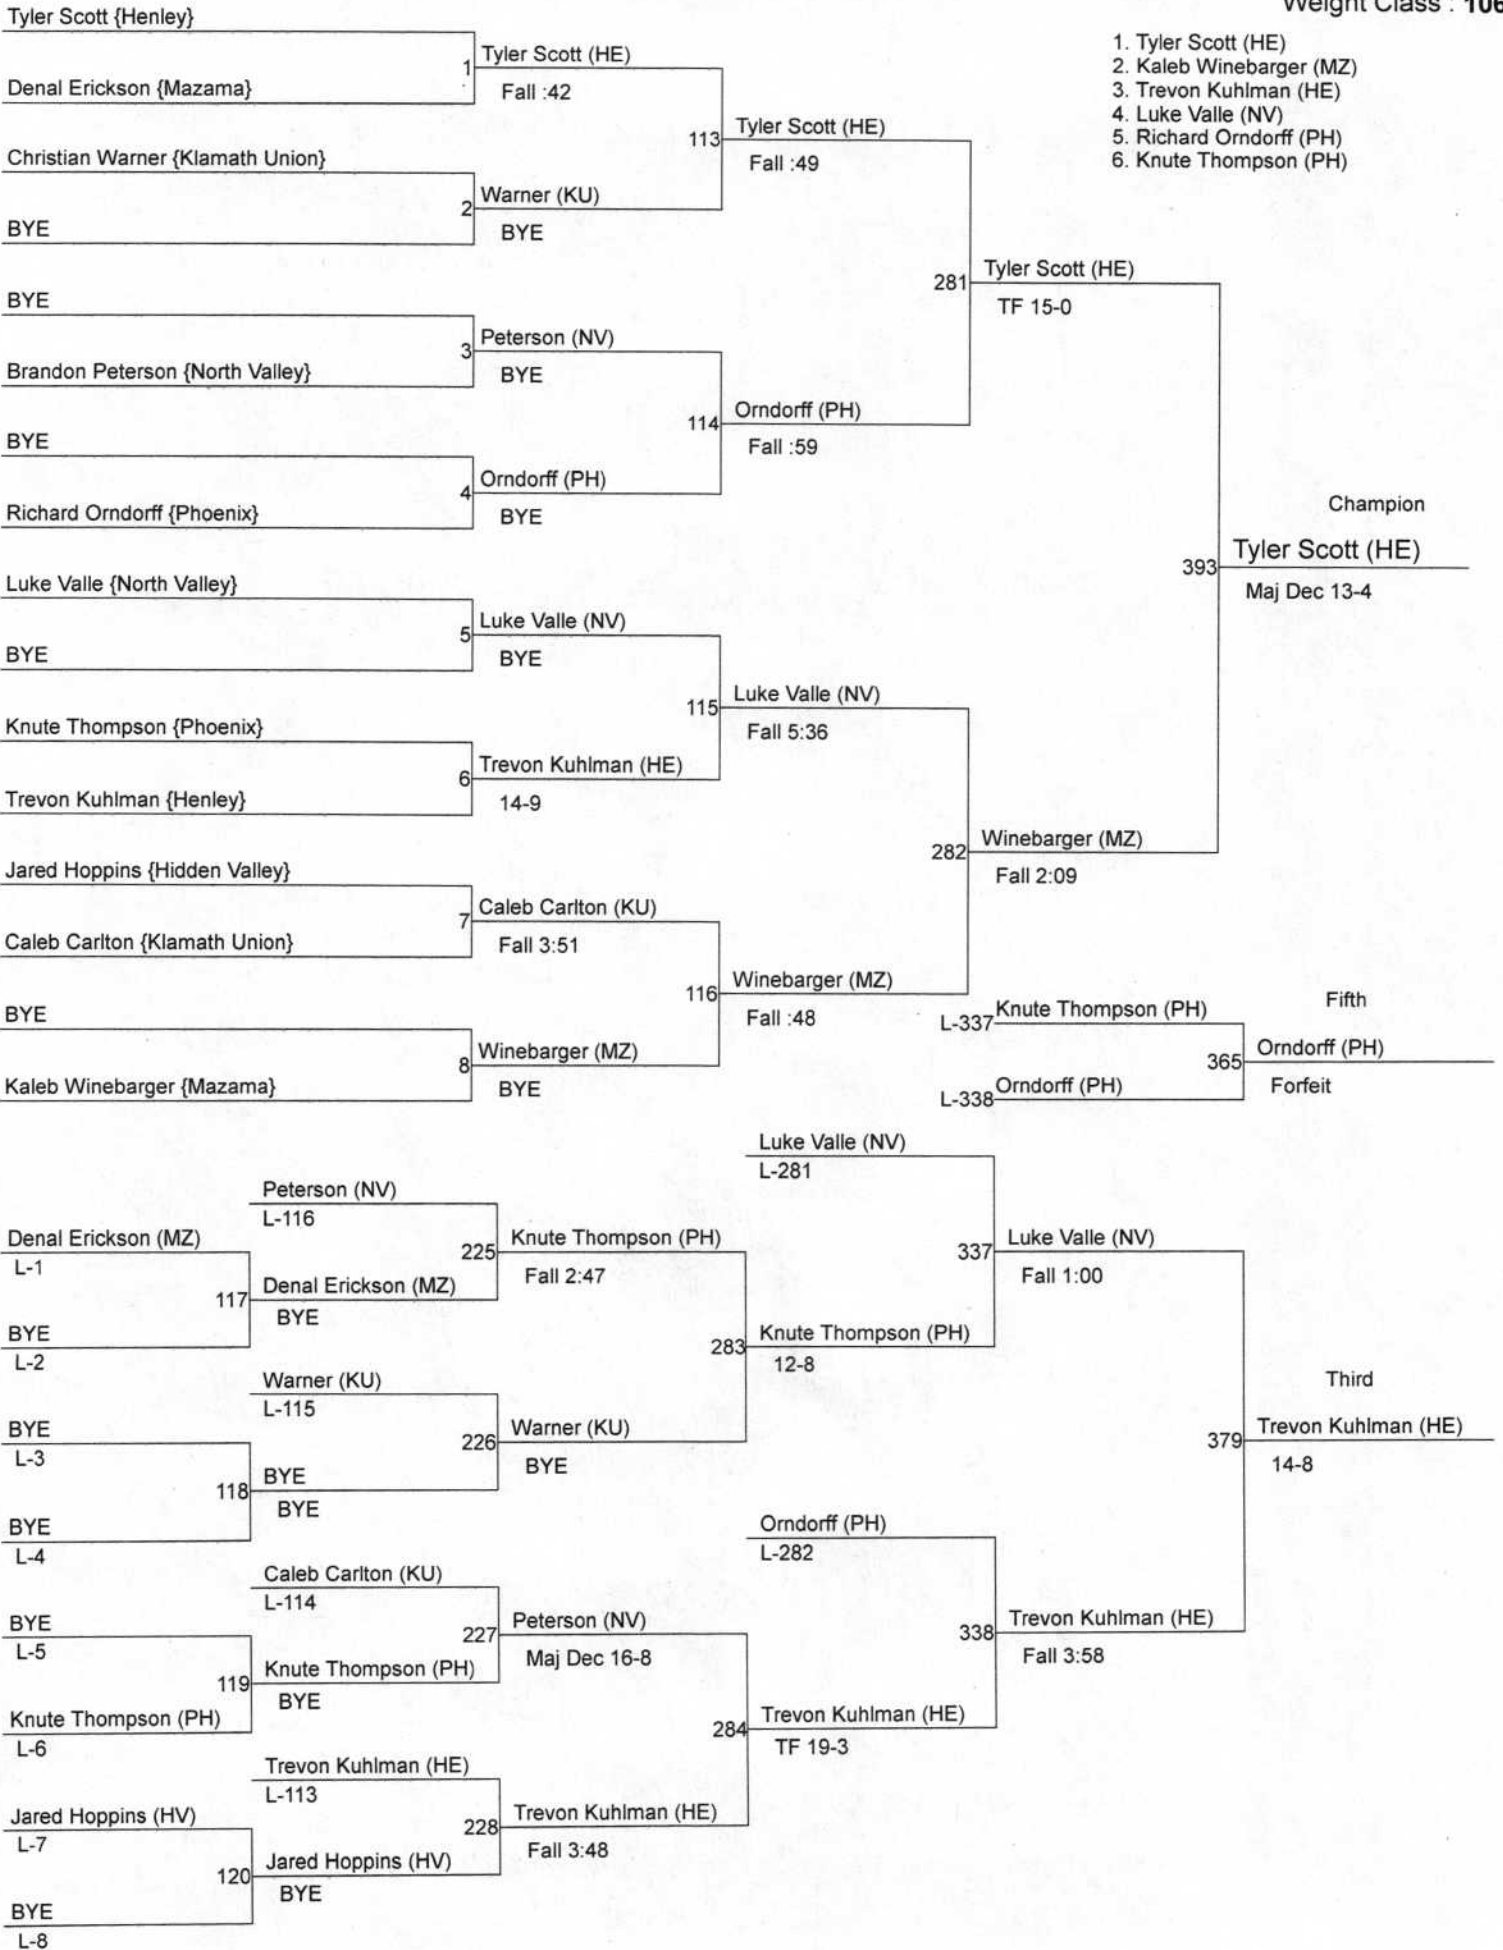

2012 Skyline Conference

Weight Class : 113

Zech Bresser {Henley}

- 1. Zech Bresser (HE)
- 2. Cody Wright (HE)
- 3. Jesse Harris (MZ)
- 4. Tanner Simpson (HV)
- 5. BYE
- 6. BYE

2012 Skyline Conference

Weight Class : 120