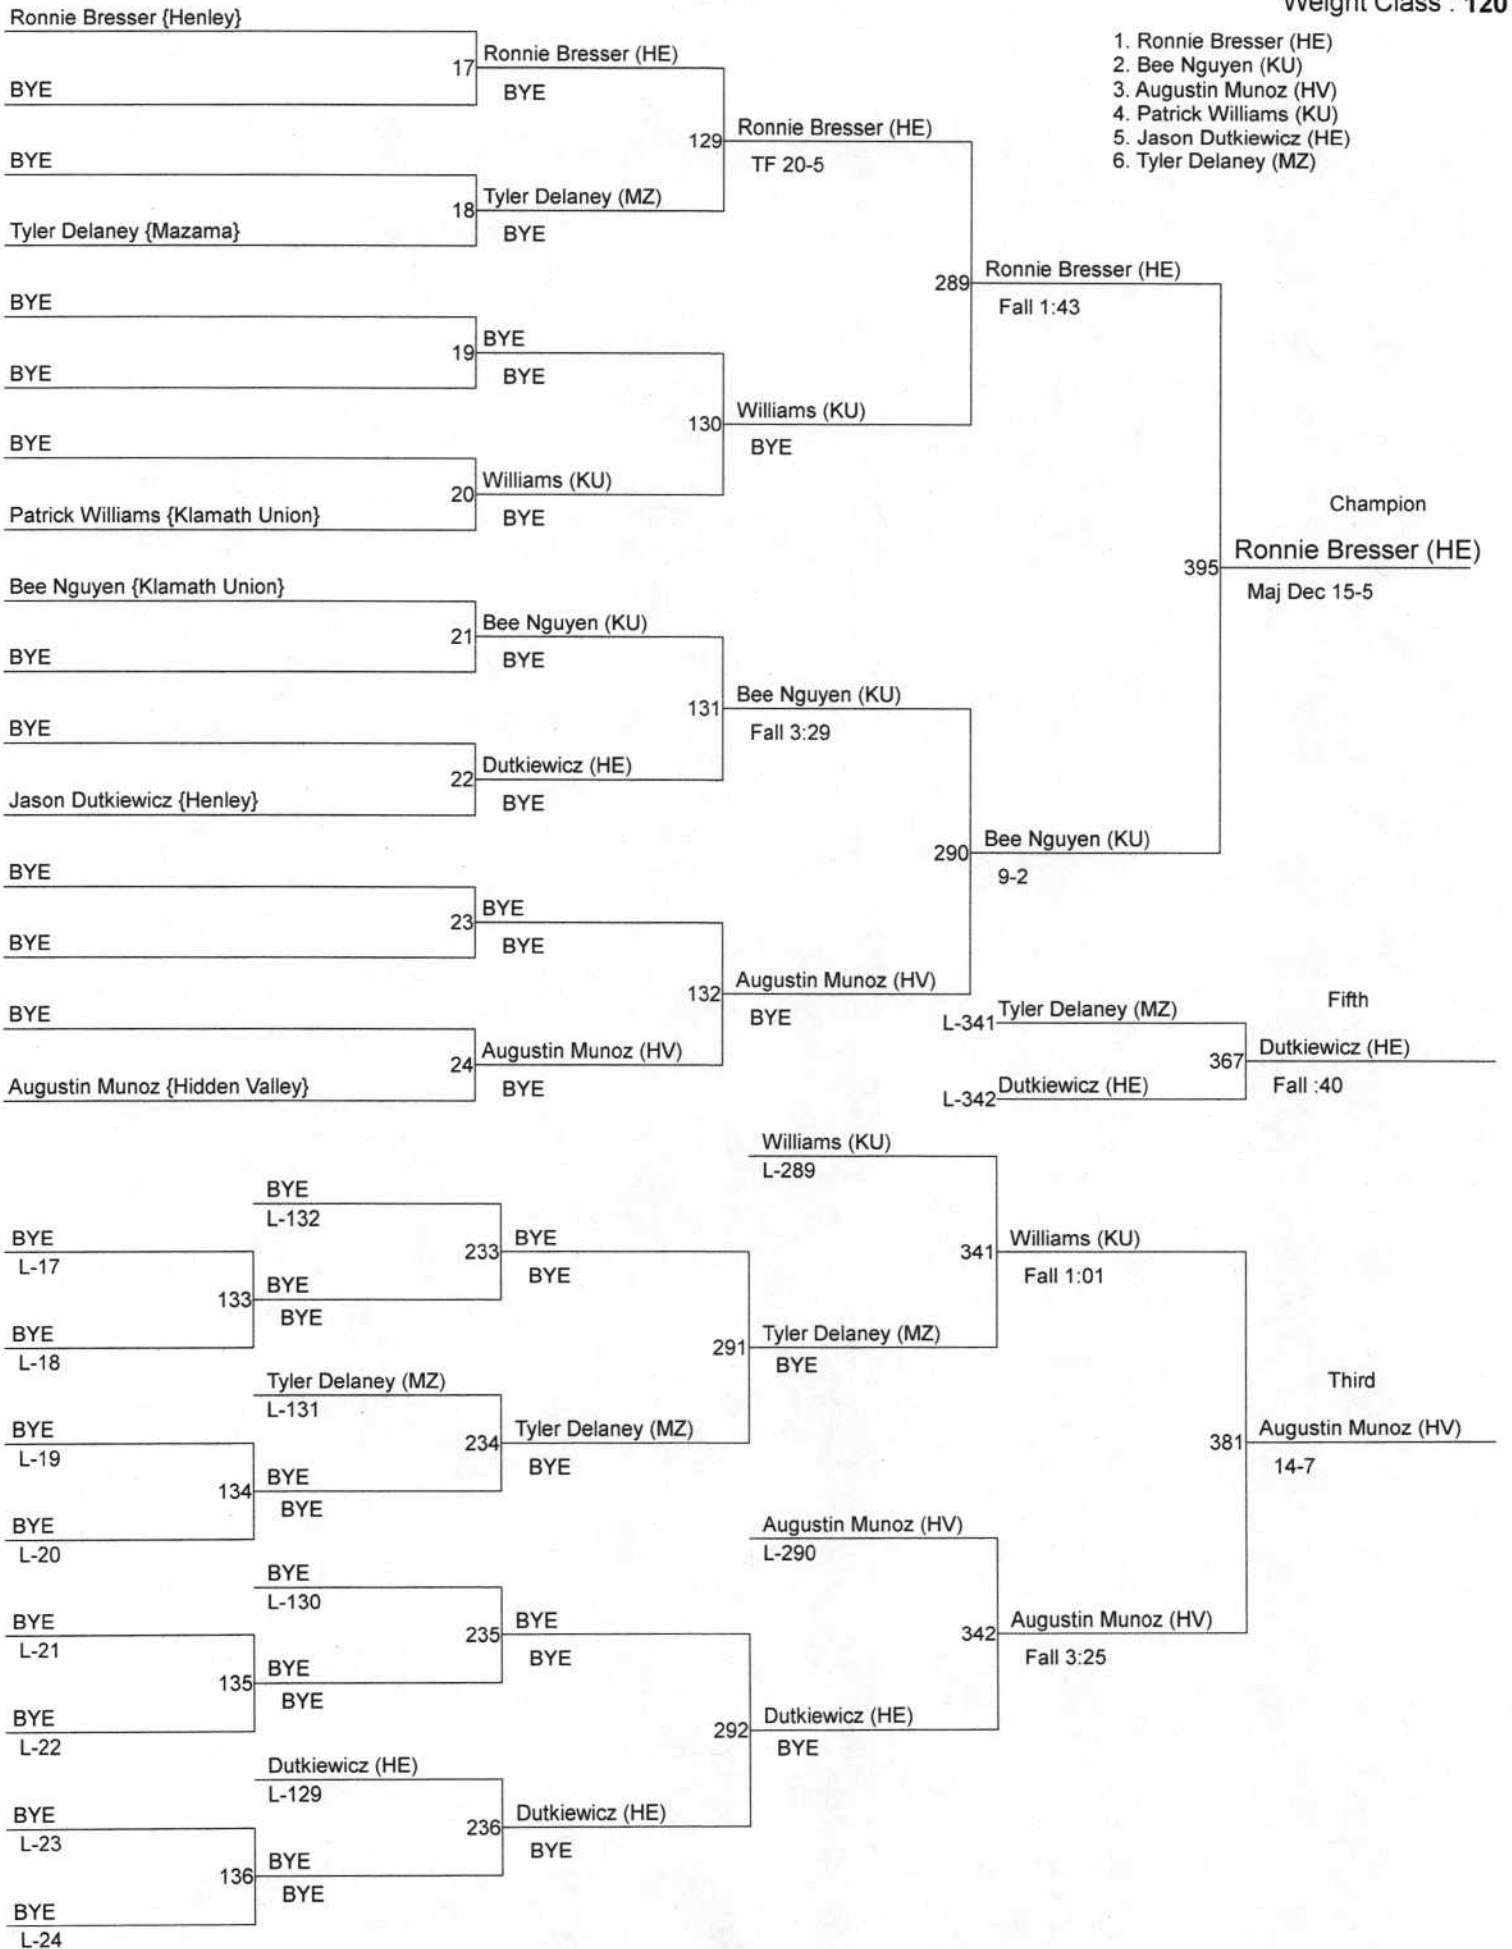

2012 Skyline Conference

Weight Class : 113

Zech Bresser {Henley}

- 1. Zech Bresser (HE)
- 2. Cody Wright (HE)
- 3. Jesse Harris (MZ)
- 4. Tanner Simpson (HV)
- 5. BYE
- 6. BYE

2012 Skyline Conference

Weight Class : 120