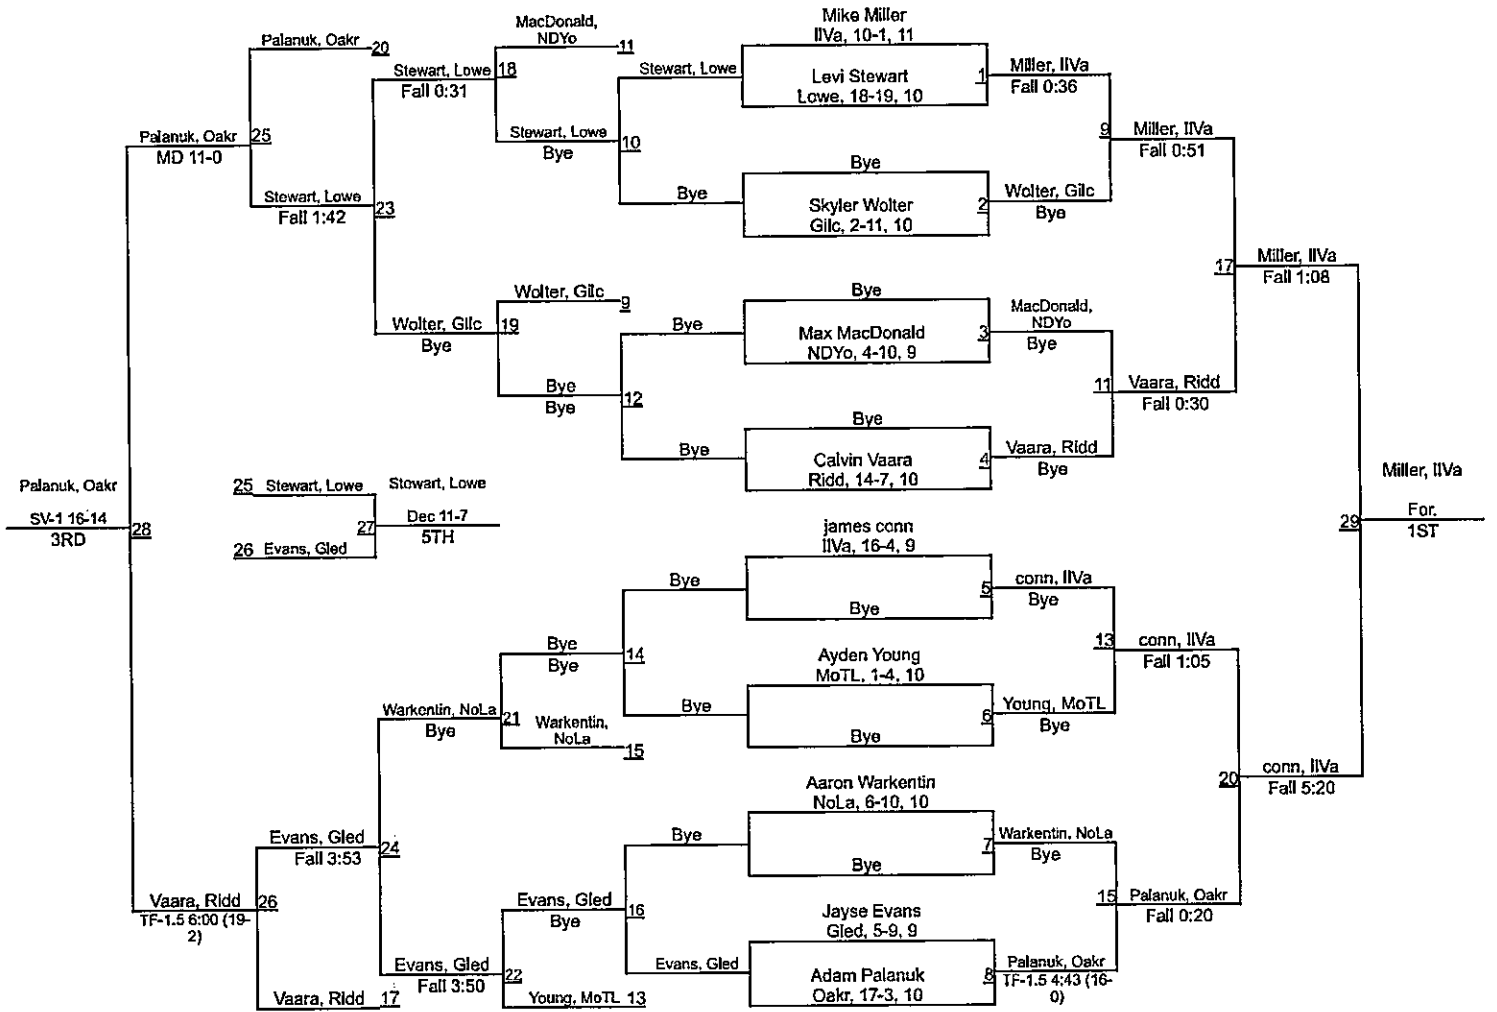

# Team Scores

Printed on 02/12/2023 10:55 a.m.

Team Scores		
1	Illinois Valley	354.0
2	Lowell	171.0
3	Camas Valley	131.0
4	Oakridge	121.0
5	Central Linn	97.0
5	Oakland	97.0
7	Monroe/Triangle Lake	94.5
8	Glendale	88.5
9	Myrtle Point	56.0
10	North Lake	51.0
11	Gold Beach	50.0
12	North Douglas/Yoncalla	48.0
13	Gilchrist	35.0
14	Bonanza/Lost River	29.0
15	Riddle	28.5
16	Crow	23.5
17	Reedsport	23.0
18	Chiloquin	17.0
19	Butte Falls	15.0
20	Days Creek	0.0
20	Elkton	0.0