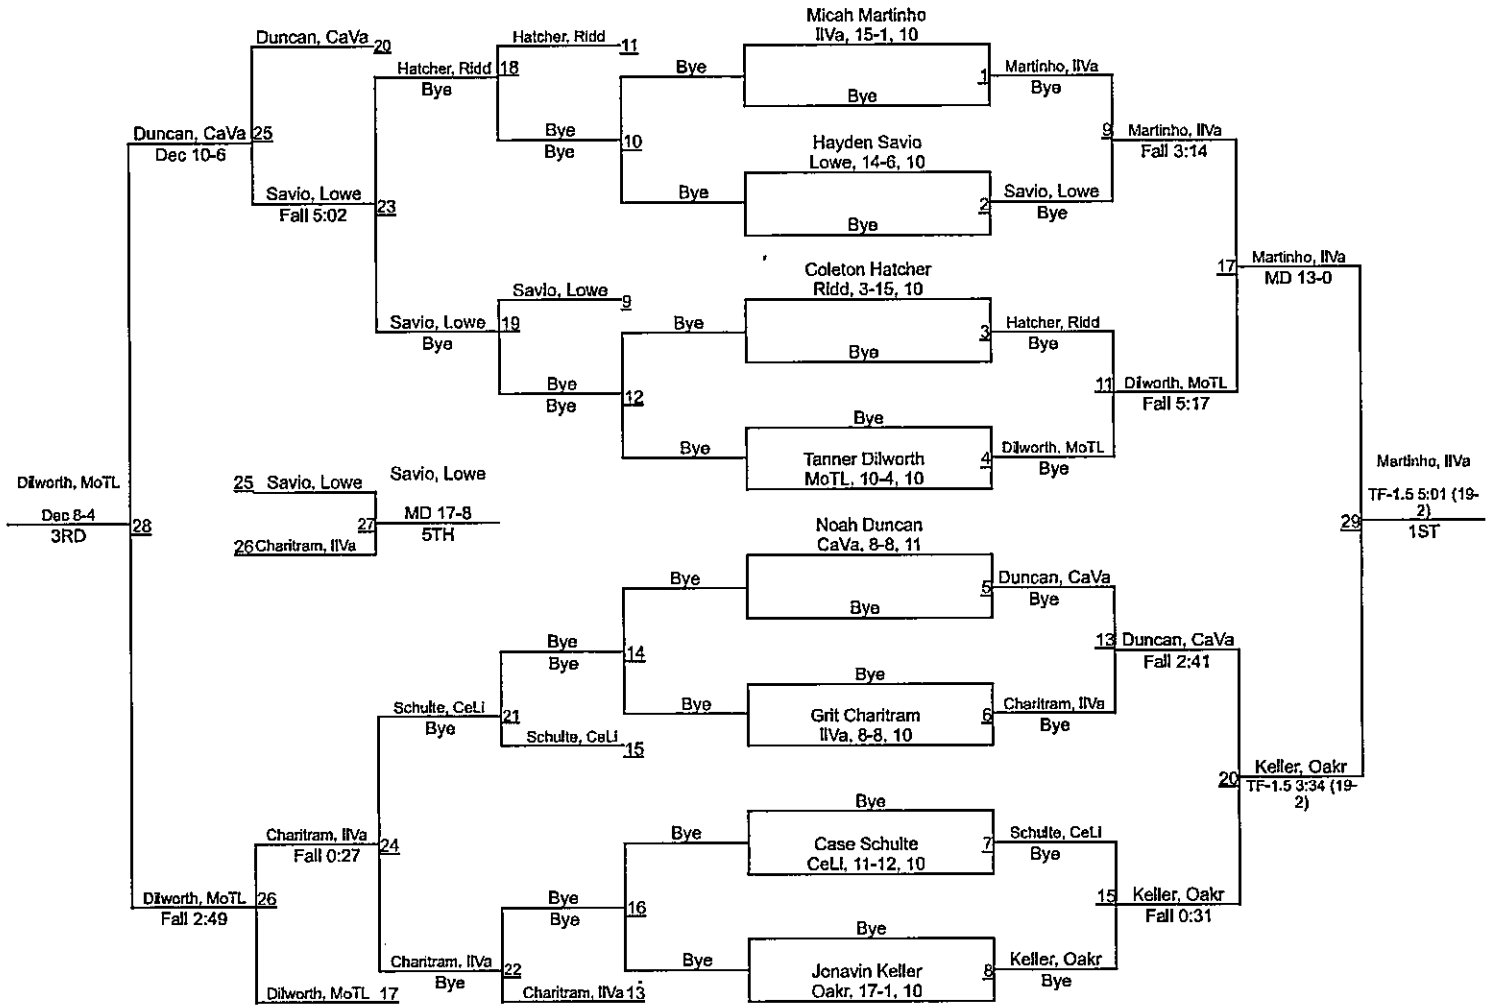

# Team Scores

Printed on 02/12/2023 10:55 a.m.

Team Scores		
1	Illinois Valley	354.0
2	Lowell	171.0
3	Camas Valley	131.0
4	Oakridge	121.0
5	Central Linn	97.0
5	Oakland	97.0
7	Monroe/Triangle Lake	94.5
8	Glendale	88.5
9	Myrtle Point	56.0
10	North Lake	51.0
11	Gold Beach	50.0
12	North Douglas/Yoncalla	48.0
13	Gilchrist	35.0
14	Bonanza/Lost River	29.0
15	Riddle	28.5
16	Crow	23.5
17	Reedsport	23.0
18	Chiloquin	17.0
19	Butte Falls	15.0
20	Days Creek	0.0
20	Elkton	0.0

# OSAA 2A/1A Special District 2