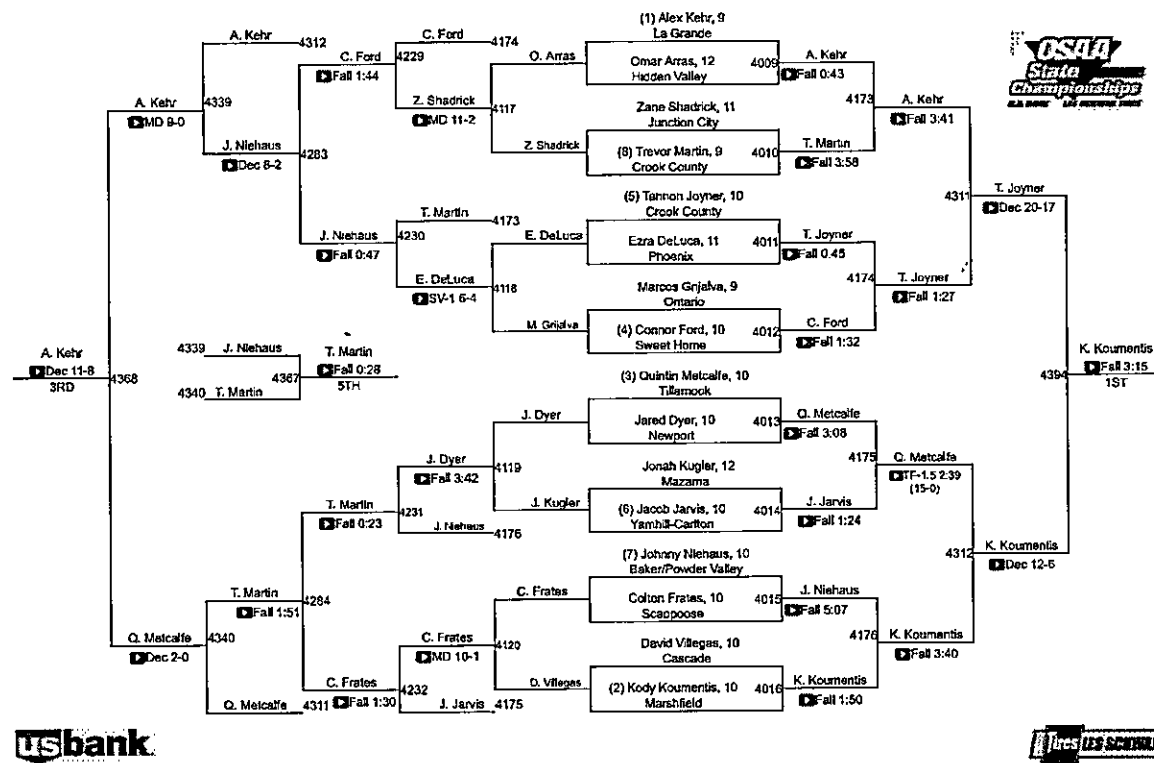

2018 OSAA/U.S. Bank/Les Schwab Tires Wrestling State Championships

4A-113