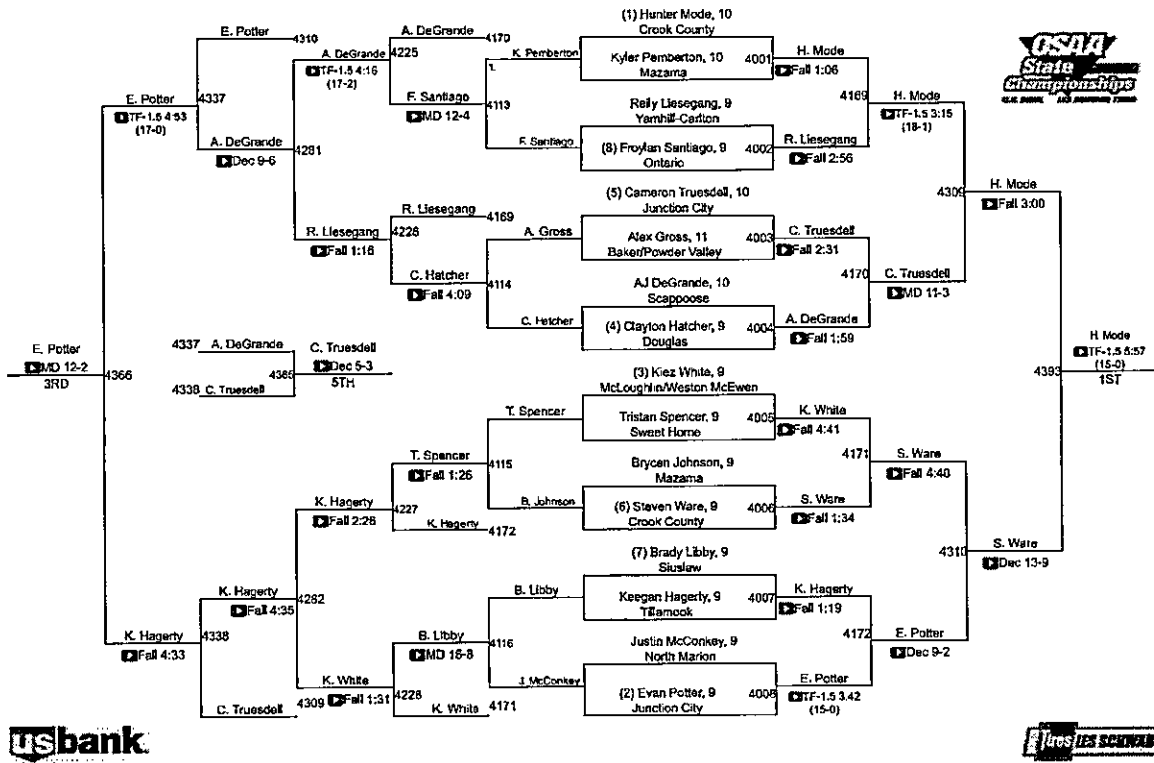

2018 OSAA/U.S. Bank/Les Schwab Tires Wrestling State Championships

4A-106