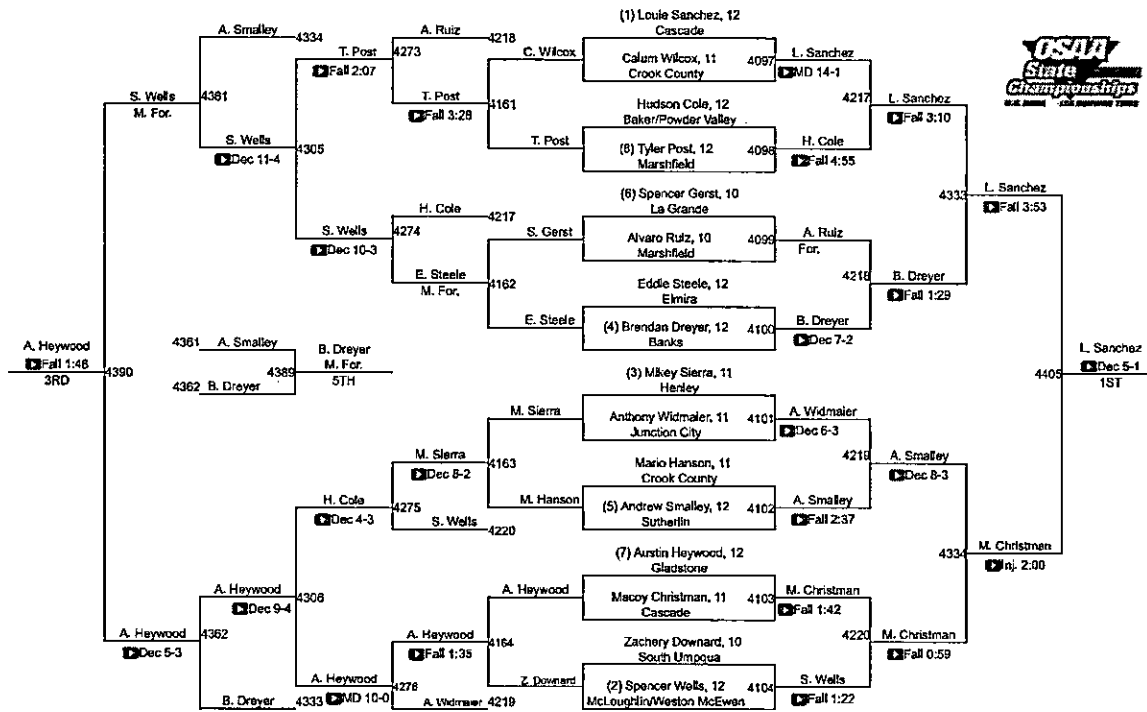

4A-160

2018 OSAA/U.S. Bank/Les Schwab Tires Wrestling State Championships

4A-170

2018 OSAA U.S. Bank/Les Schwab Tires Wrestling State Championships

4A-220

2018 OSAA U.S. Bank/Les Schwab Tires Wrestling State Championships