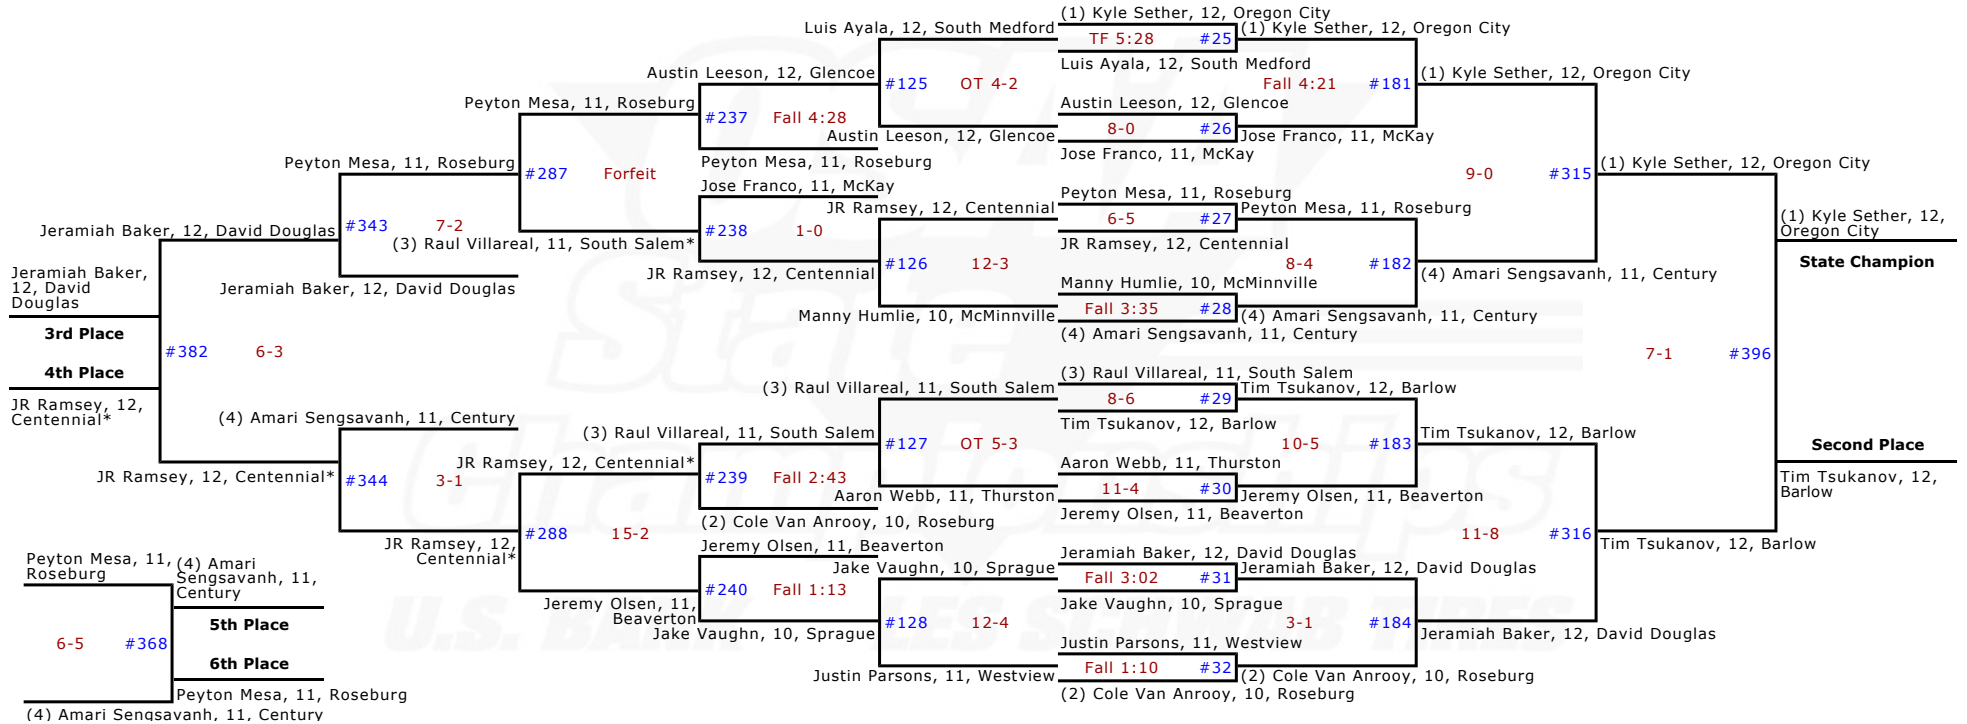

2013 OSAA/U.S. Bank/Les Schwab Tires 6A Wrestling State Championships - 126 lbs