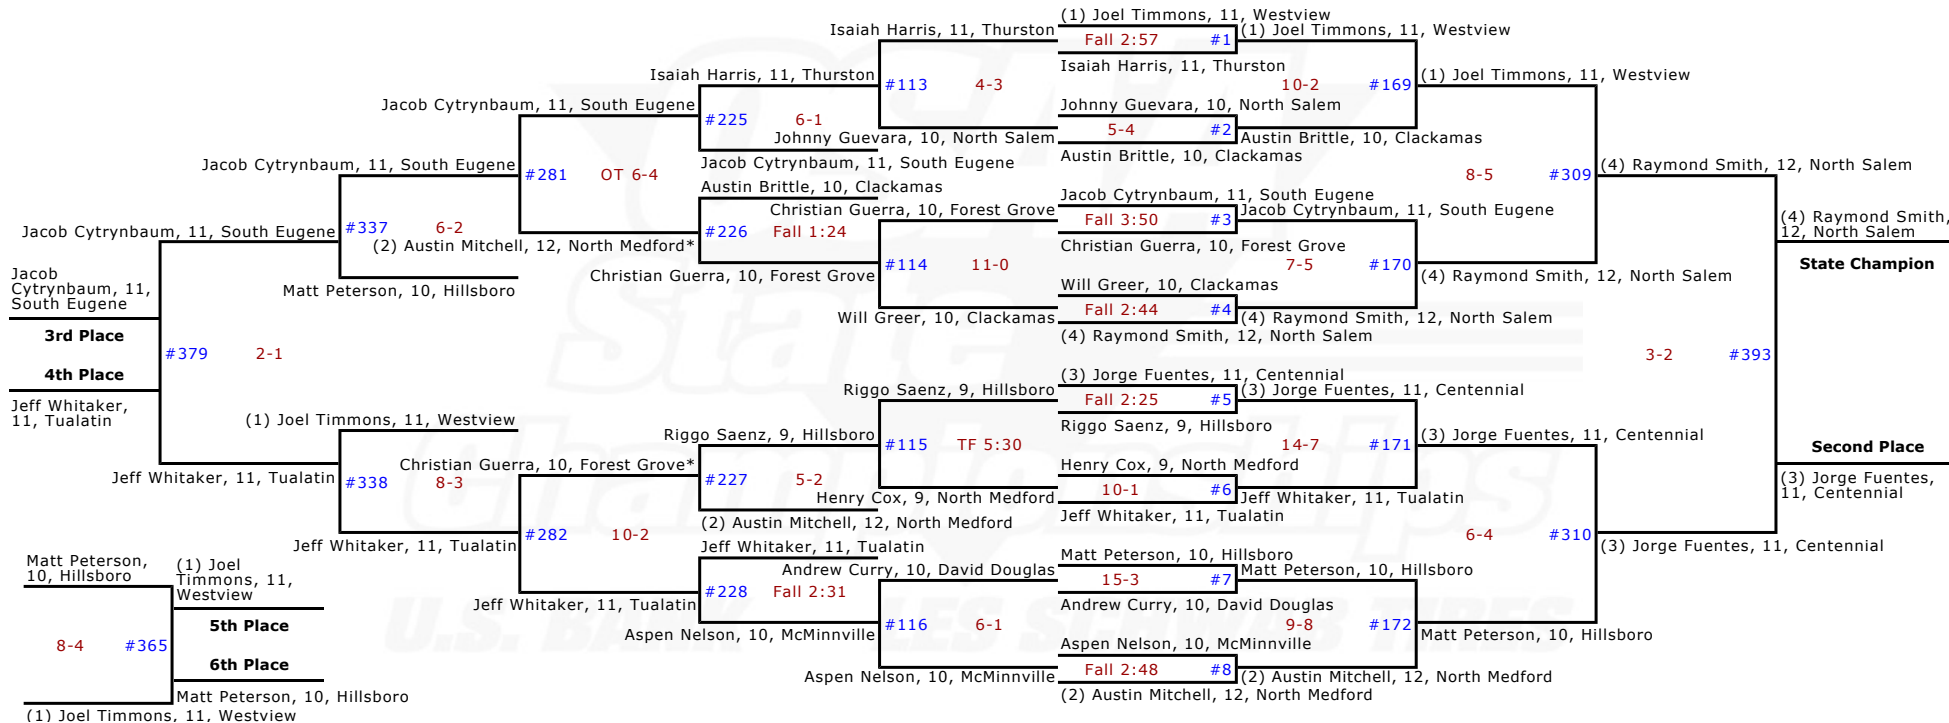

**OSAA 6A 2013
Team Scores
After Championship Finals**

1. David Douglas	146.0
2. Oregon City	126.5
3. Roseburg	120.0
4. Hillsboro	117.5
5. McMinnville	87.0
6. Crater	80.0
7. Sprague	79.0
8. McNary	74.0
9. West Linn	72.0
10. Aloha	62.0
11. Sheldon	59.0
12. Grants Pass	54.0
13. North Medford	48.0
14. Barlow	46.0
15. Century	45.0
16. Lake Oswego	43.0
17. Centennial	42.0
18. Tualatin	38.0
19. Clackamas	30.0
20. Gresham	27.0
21. North Salem	25.0
22. Canby	22.0
23. McKay	21.0
West Salem	21.0
25. Glencoe	17.5
26. Thurston	17.0
27. South Eugene	16.0
28. Westview	12.0
29. Forest Grove	11.0
30. Beaverton	10.0
Sunset	10.0
32. Newberg	8.0
33. South Medford	4.0
South Salem	4.0
35. Southridge	3.0
Tigard	3.0
37. Reynolds	1.0

2013 OSAA/U.S. Bank/Les Schwab Tires 6A Wrestling State Championships - 106 lbs