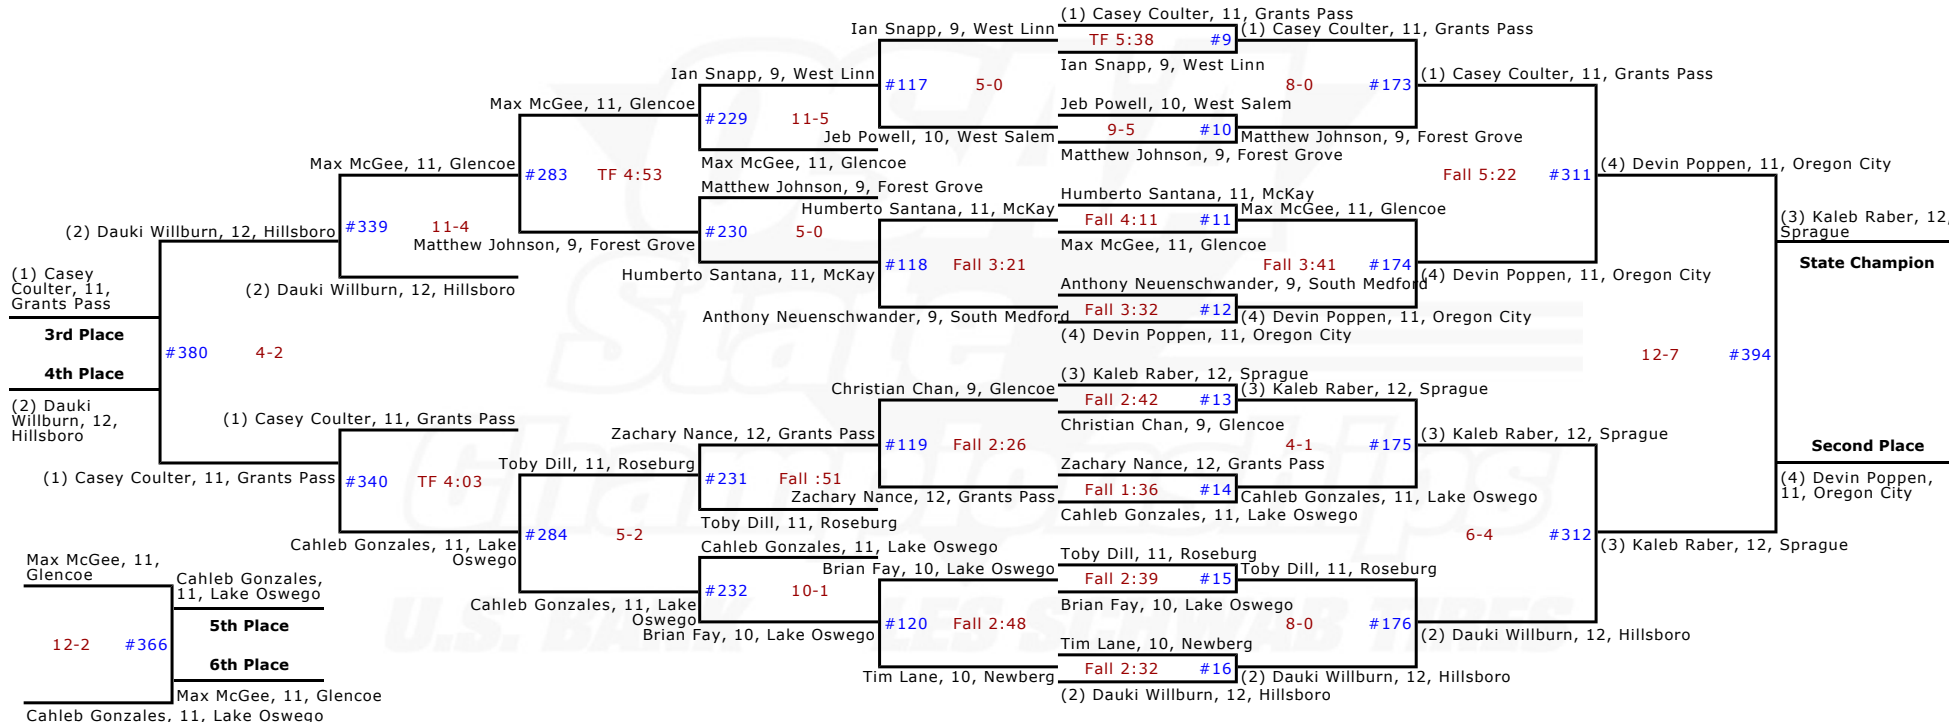

**OSAA 6A 2013
Team Scores
After Championship Finals**

1. David Douglas	146.0
2. Oregon City	126.5
3. Roseburg	120.0
4. Hillsboro	117.5
5. McMinnville	87.0
6. Crater	80.0
7. Sprague	79.0
8. McNary	74.0
9. West Linn	72.0
10. Aloha	62.0
11. Sheldon	59.0
12. Grants Pass	54.0
13. North Medford	48.0
14. Barlow	46.0
15. Century	45.0
16. Lake Oswego	43.0
17. Centennial	42.0
18. Tualatin	38.0
19. Clackamas	30.0
20. Gresham	27.0
21. North Salem	25.0
22. Canby	22.0
23. McKay	21.0
West Salem	21.0
25. Glencoe	17.5
26. Thurston	17.0
27. South Eugene	16.0
28. Westview	12.0
29. Forest Grove	11.0
30. Beaverton	10.0
Sunset	10.0
32. Newberg	8.0
33. South Medford	4.0
South Salem	4.0
35. Southridge	3.0
Tigard	3.0
37. Reynolds	1.0

2013 OSAA/U.S. Bank/Les Schwab Tires 6A Wrestling State Championships - 113 lbs