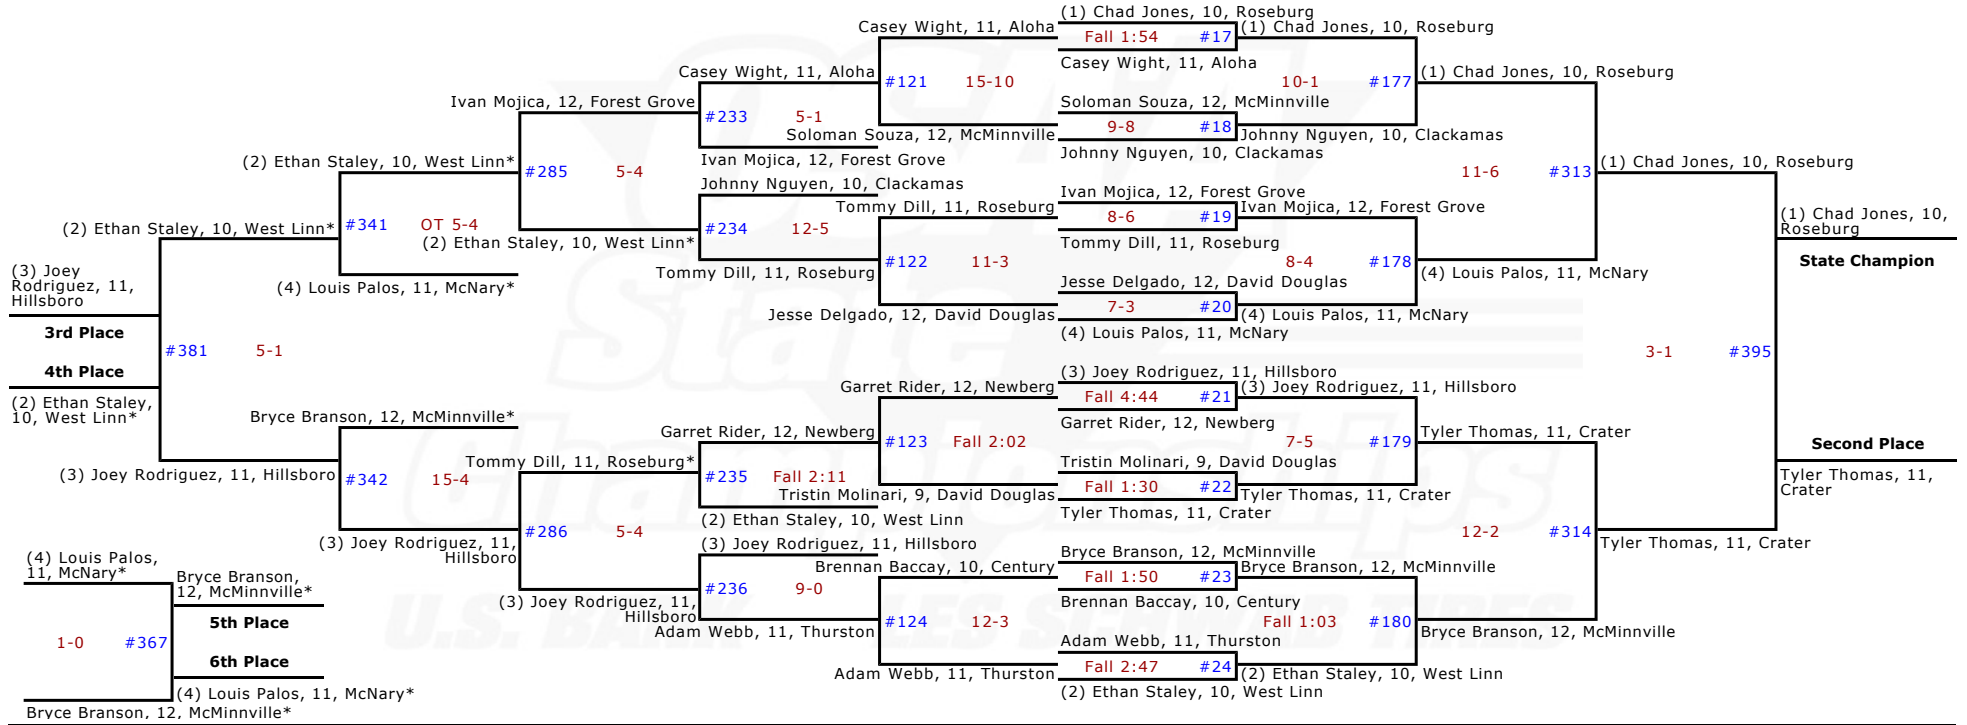

2013 OSAA/U.S. Bank/Les Schwab Tires 6A Wrestling State Championships - 120 lbs