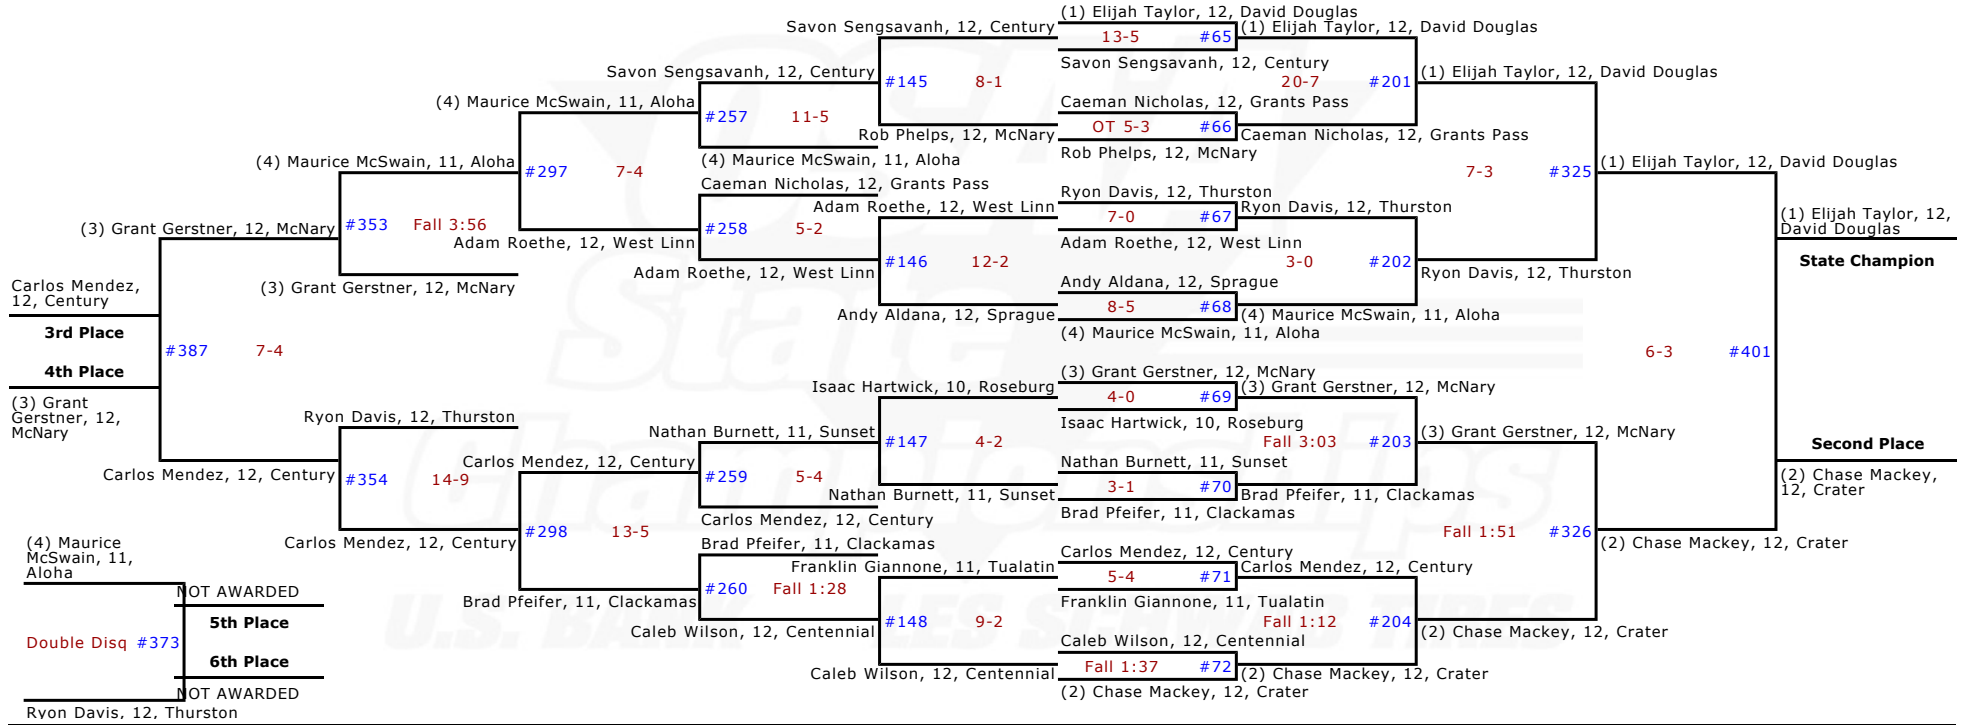

## 2013 OSAA/U.S. Bank/Les Schwab Tires 6A Wrestling State Championships - 160 lbs