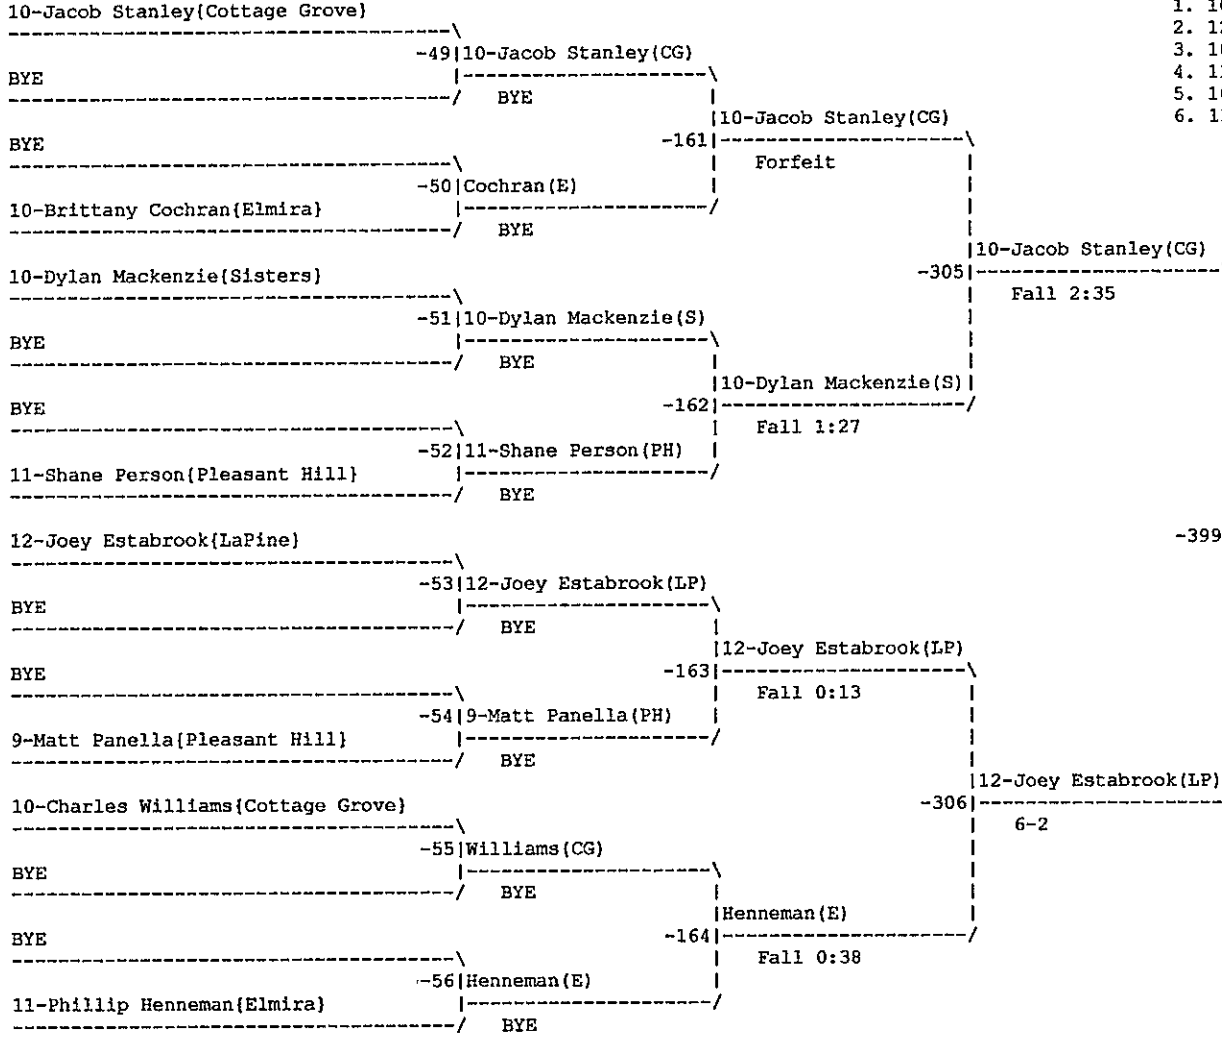

Sky-Em District Championships
Weight class : 140

- 10-Jacob Stanley(CG)
- 12-Joey Estabrook(LP)
- 10-Charles Williams(CG)
- 11-Phillip Henneman(E)
- 10-Dylan Mackenzie(S)
- 11-Shane Person(PH)