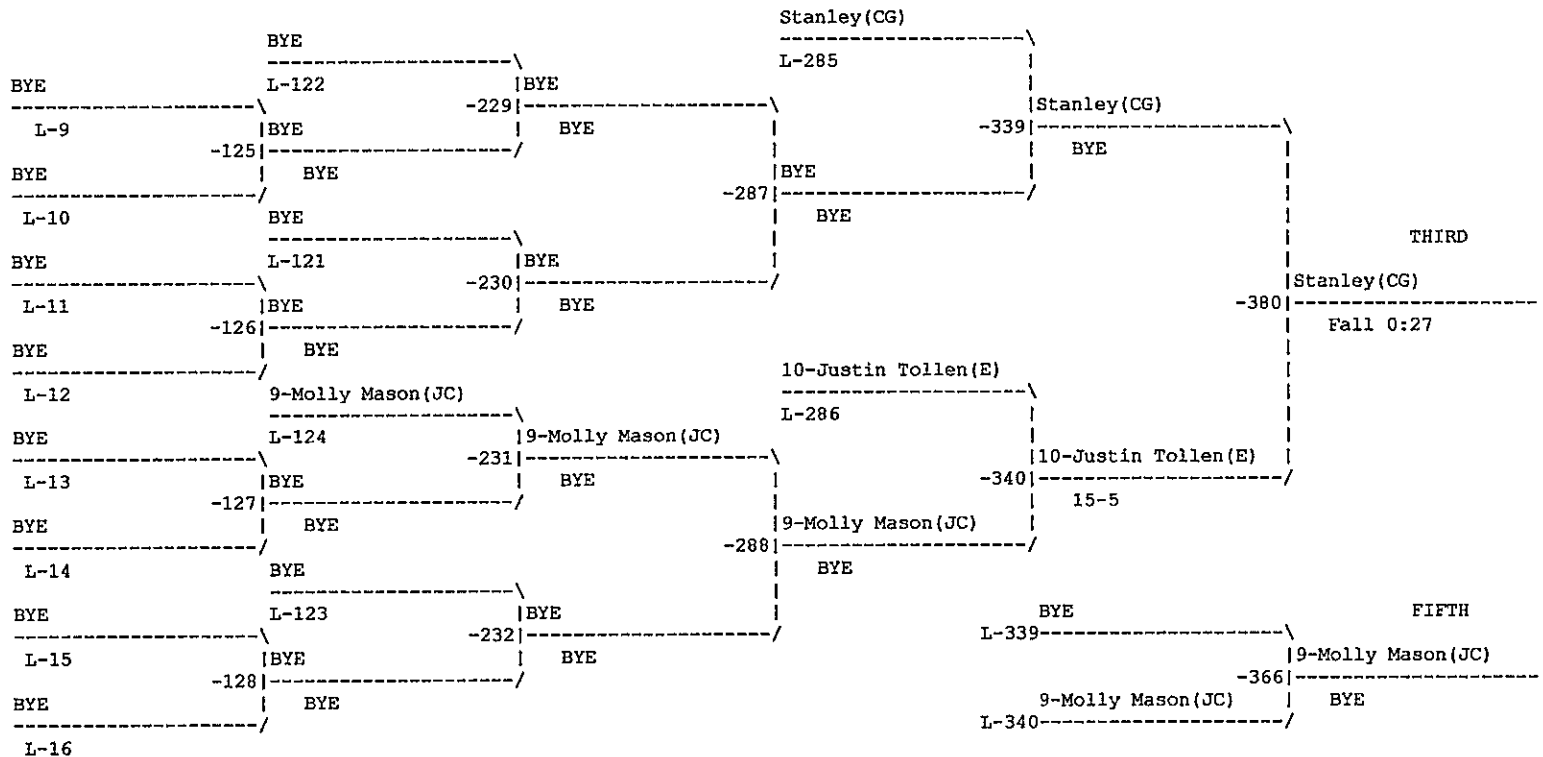

Consolation for Weight class : 112