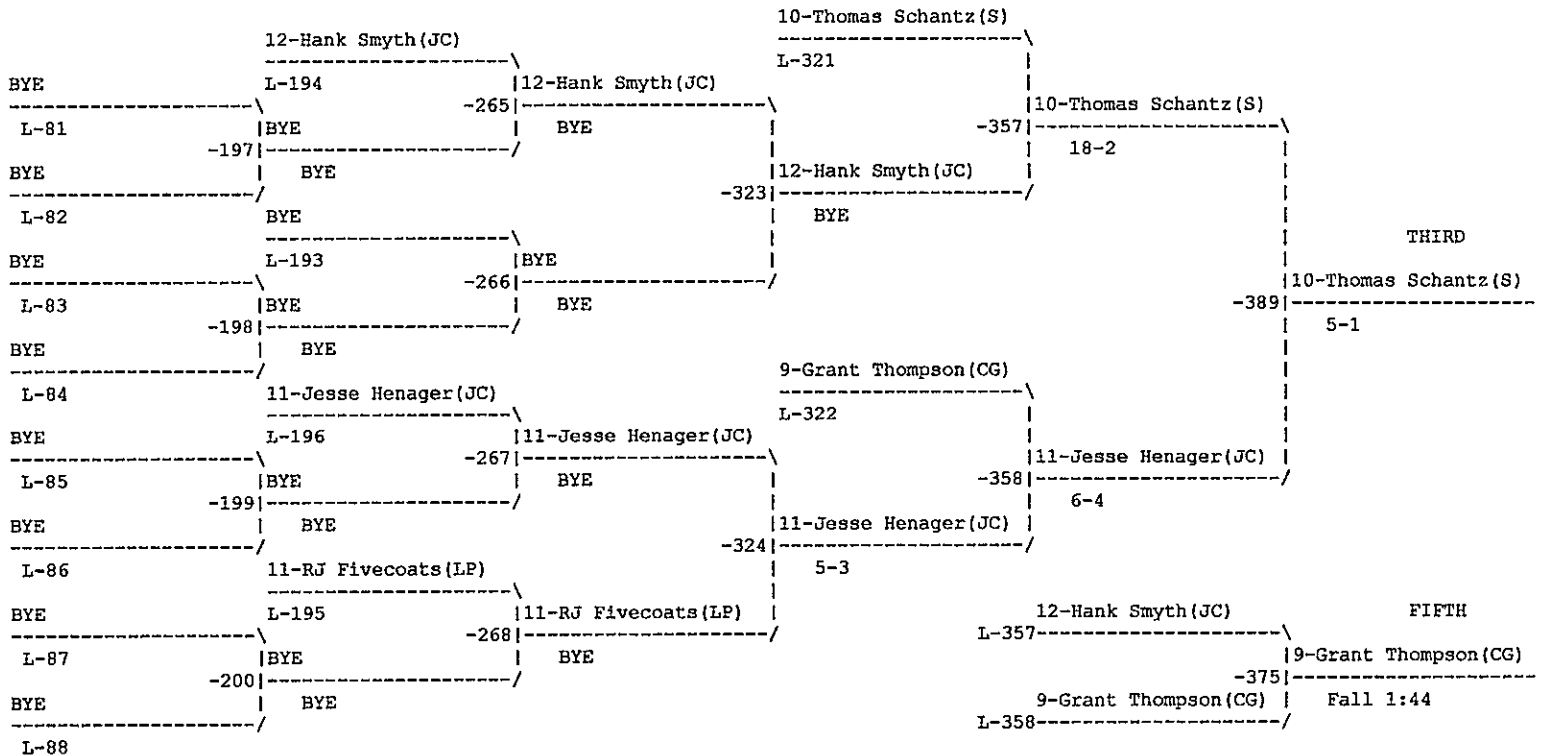

Consolation for Weight class : 171