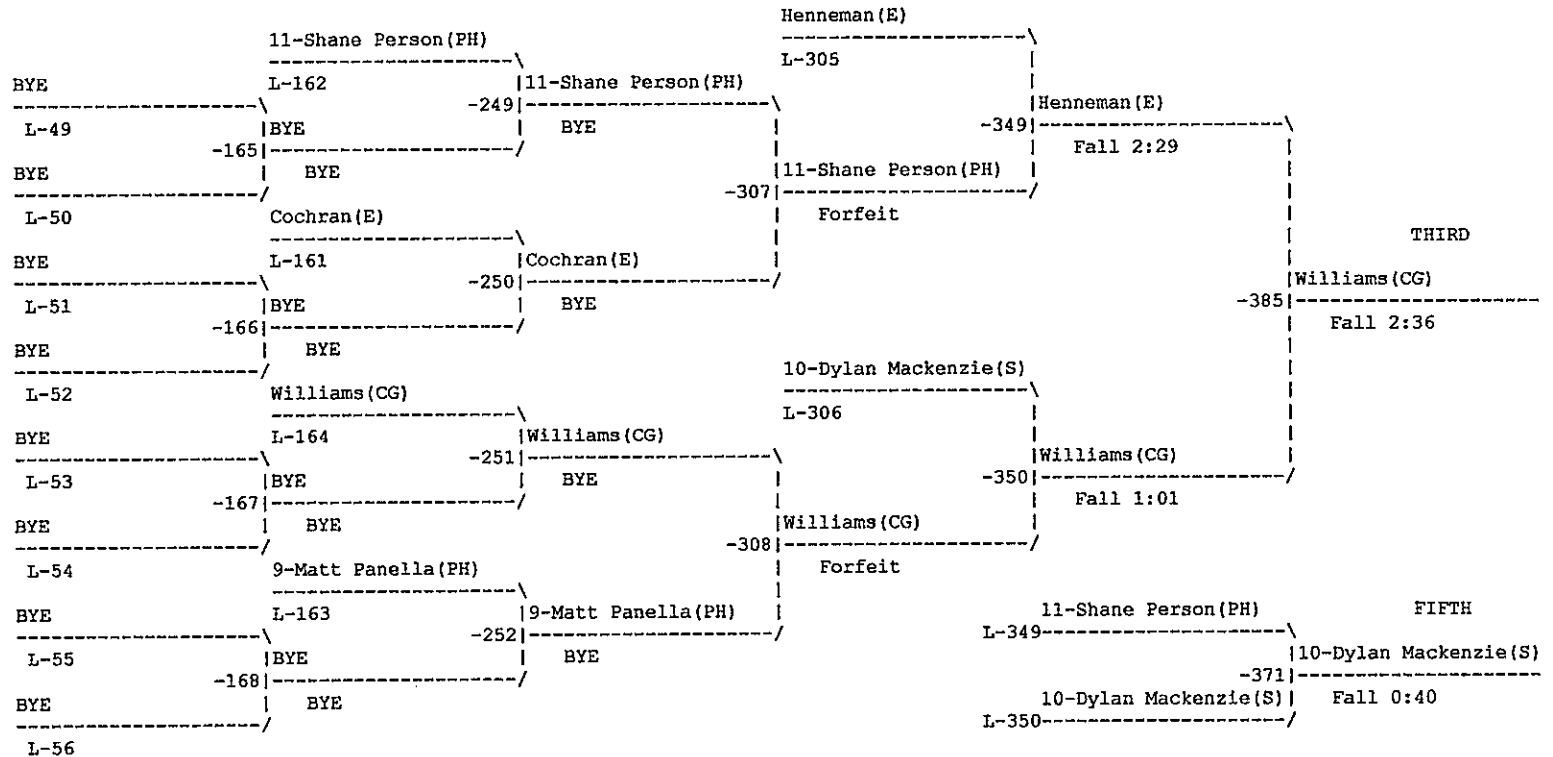

Consolation for Weight class : 140