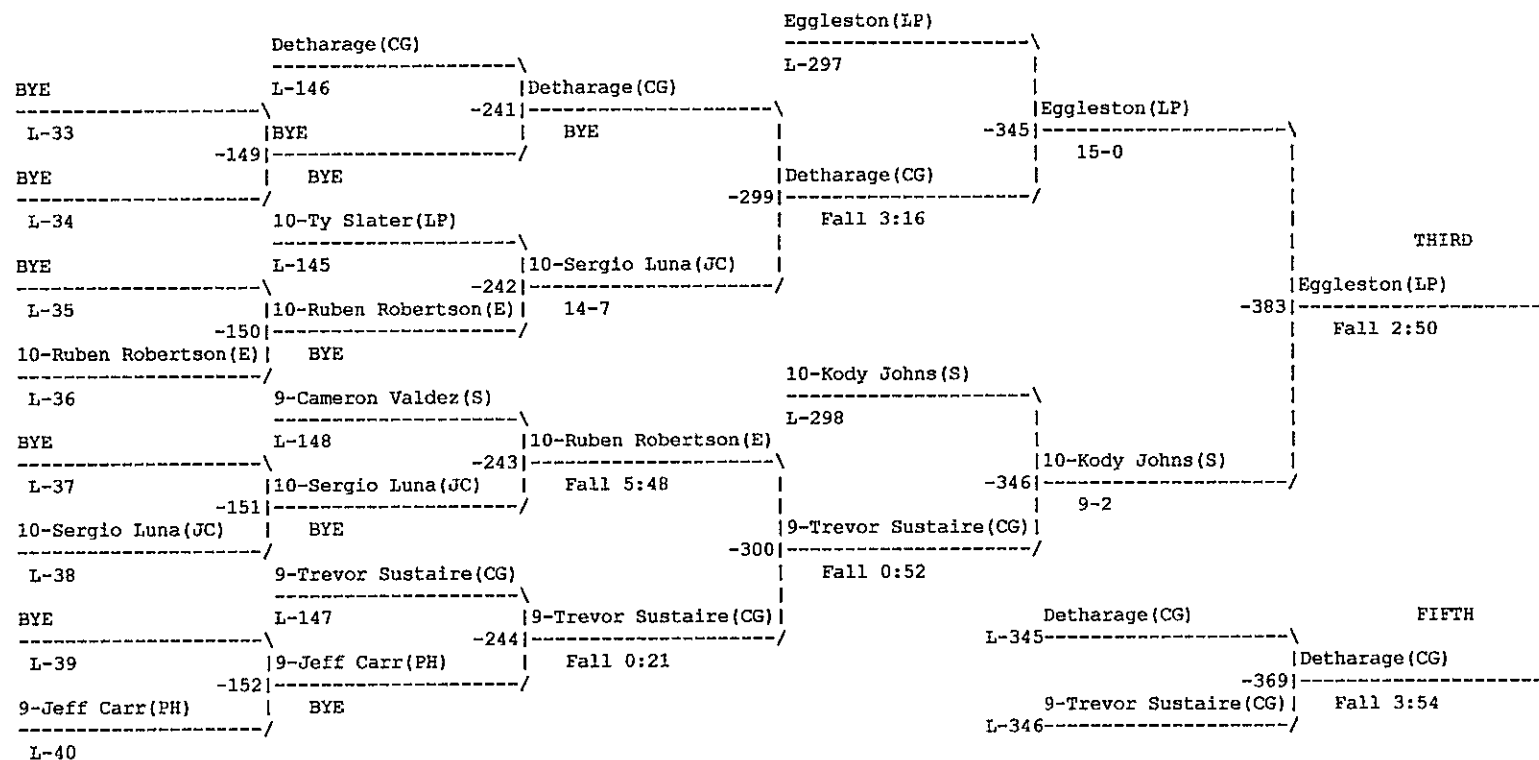

Consolation for Weight class : 130