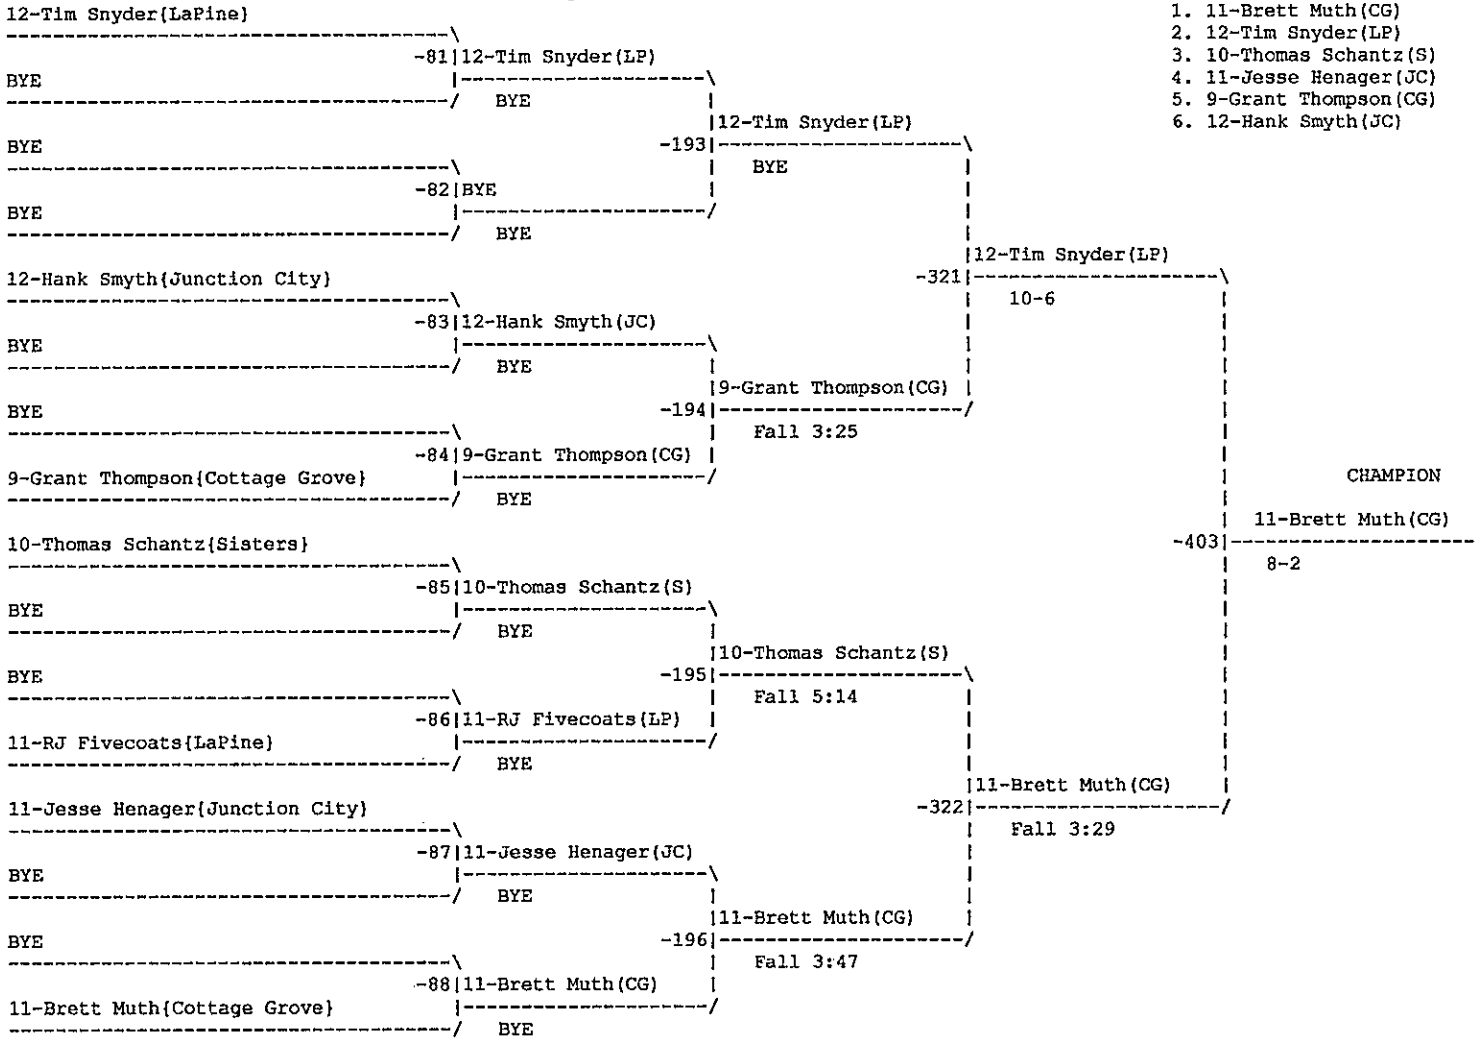

Sky-Em District Championships
Weight class : 171

1. 11-Brett Muth(CG)
2. 12-Tim Snyder(LP)
3. 10-Thomas Schantz(S)
4. 11-Jesse Henager(JC)
5. 9-Grant Thompson(CG)
6. 12-Hank Smyth(JC)