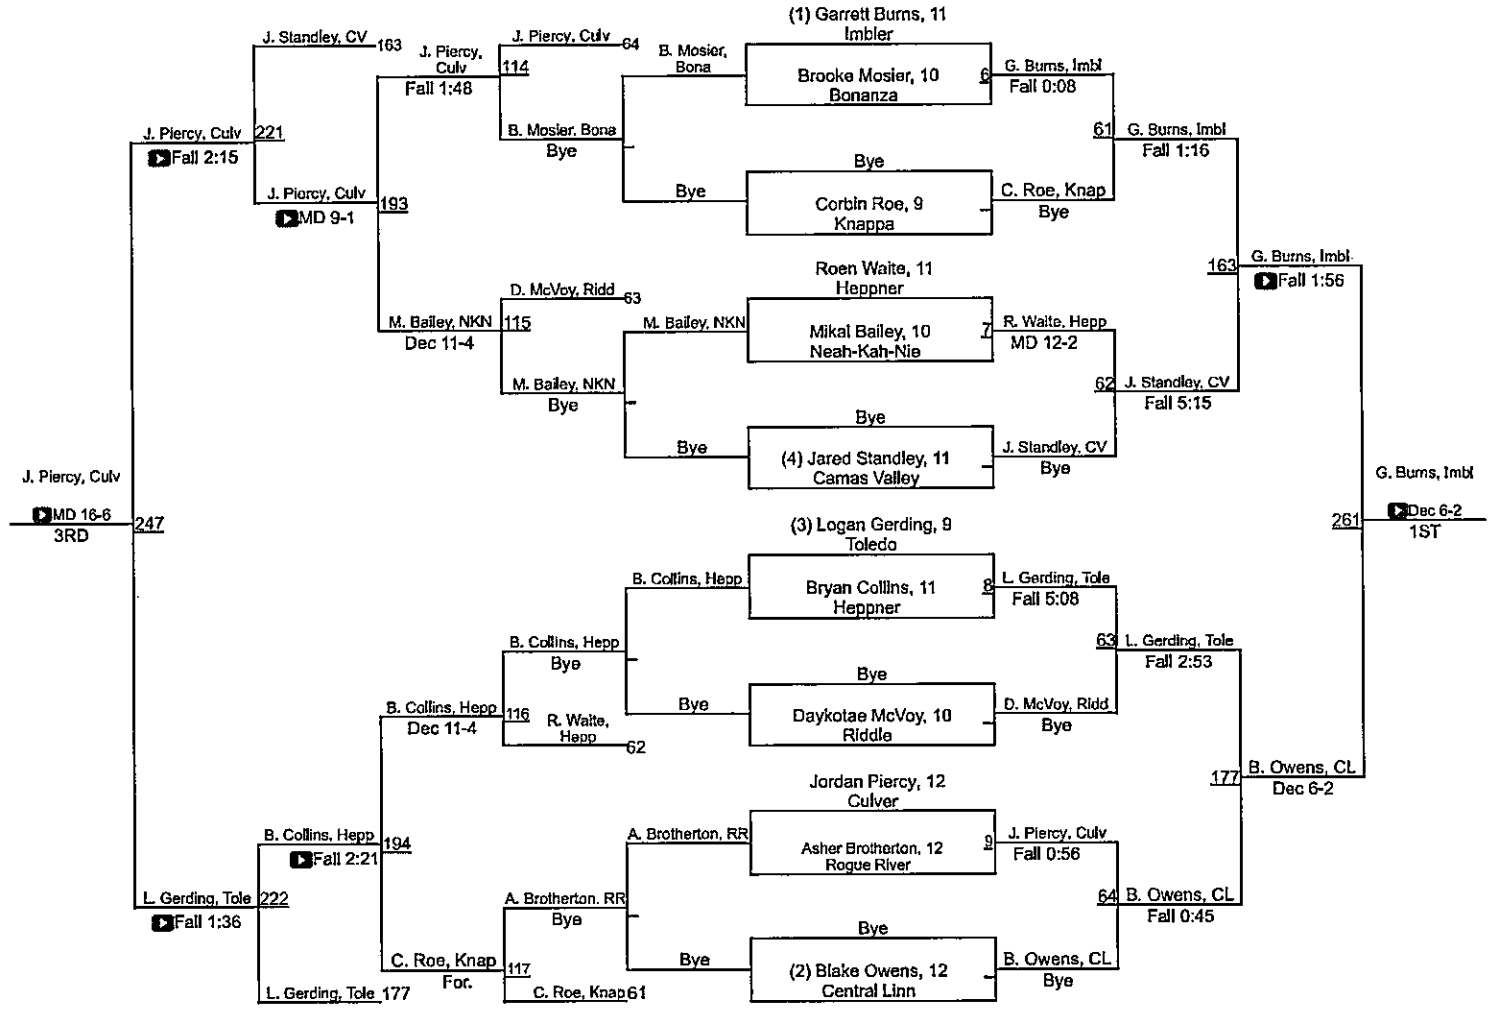

OWA 2A/1A State Championship