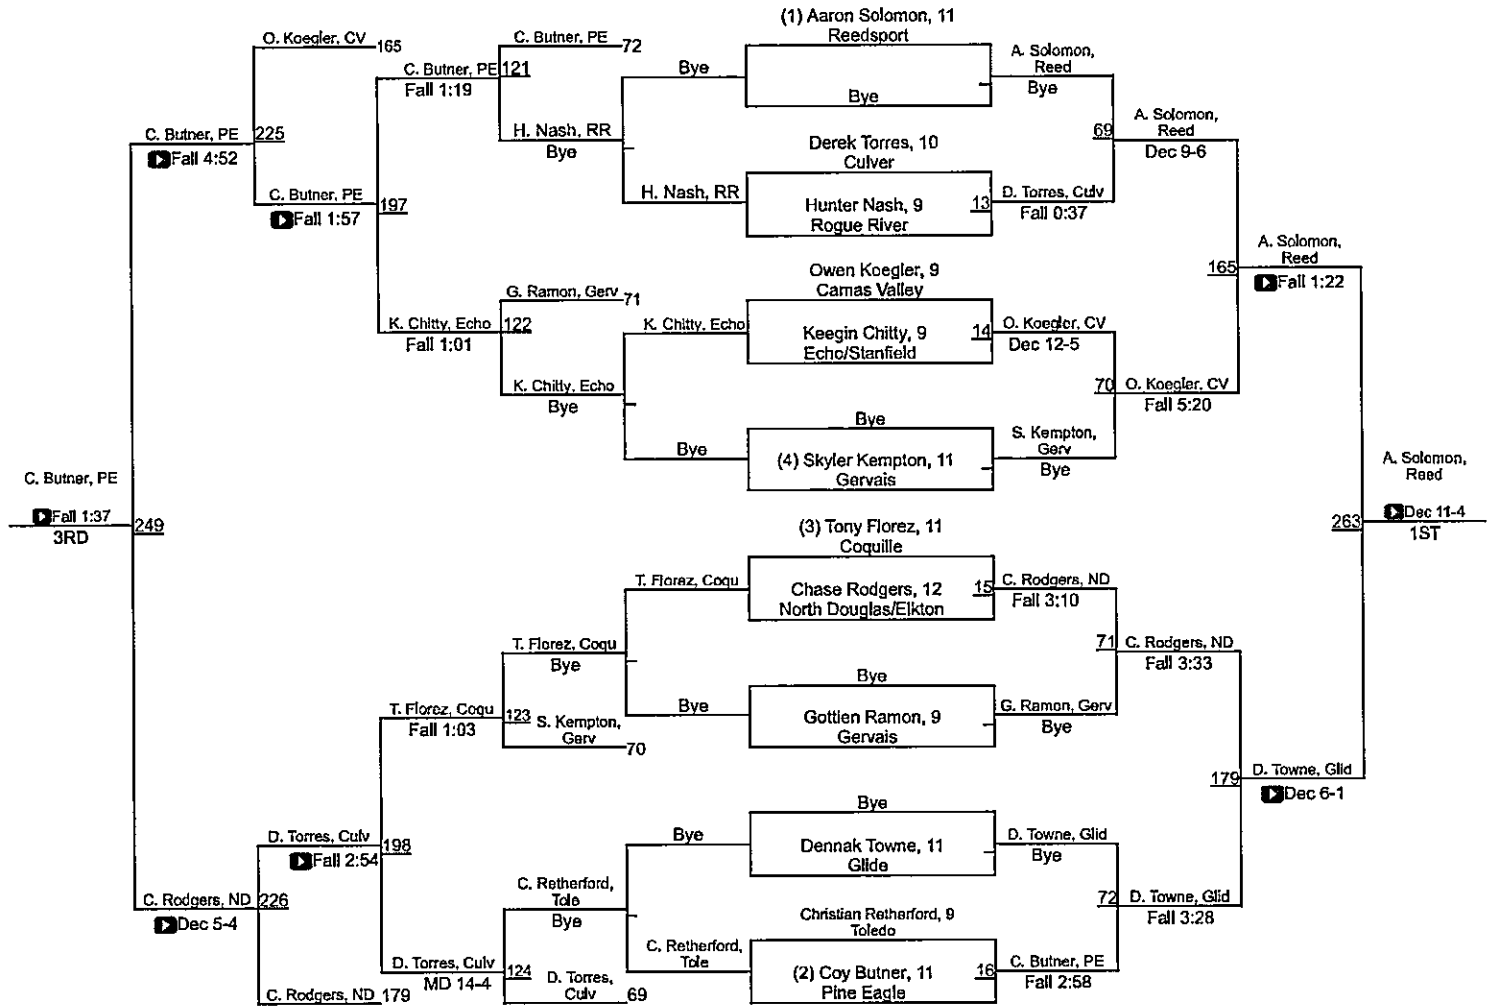

OWA 2A/1A State Championship