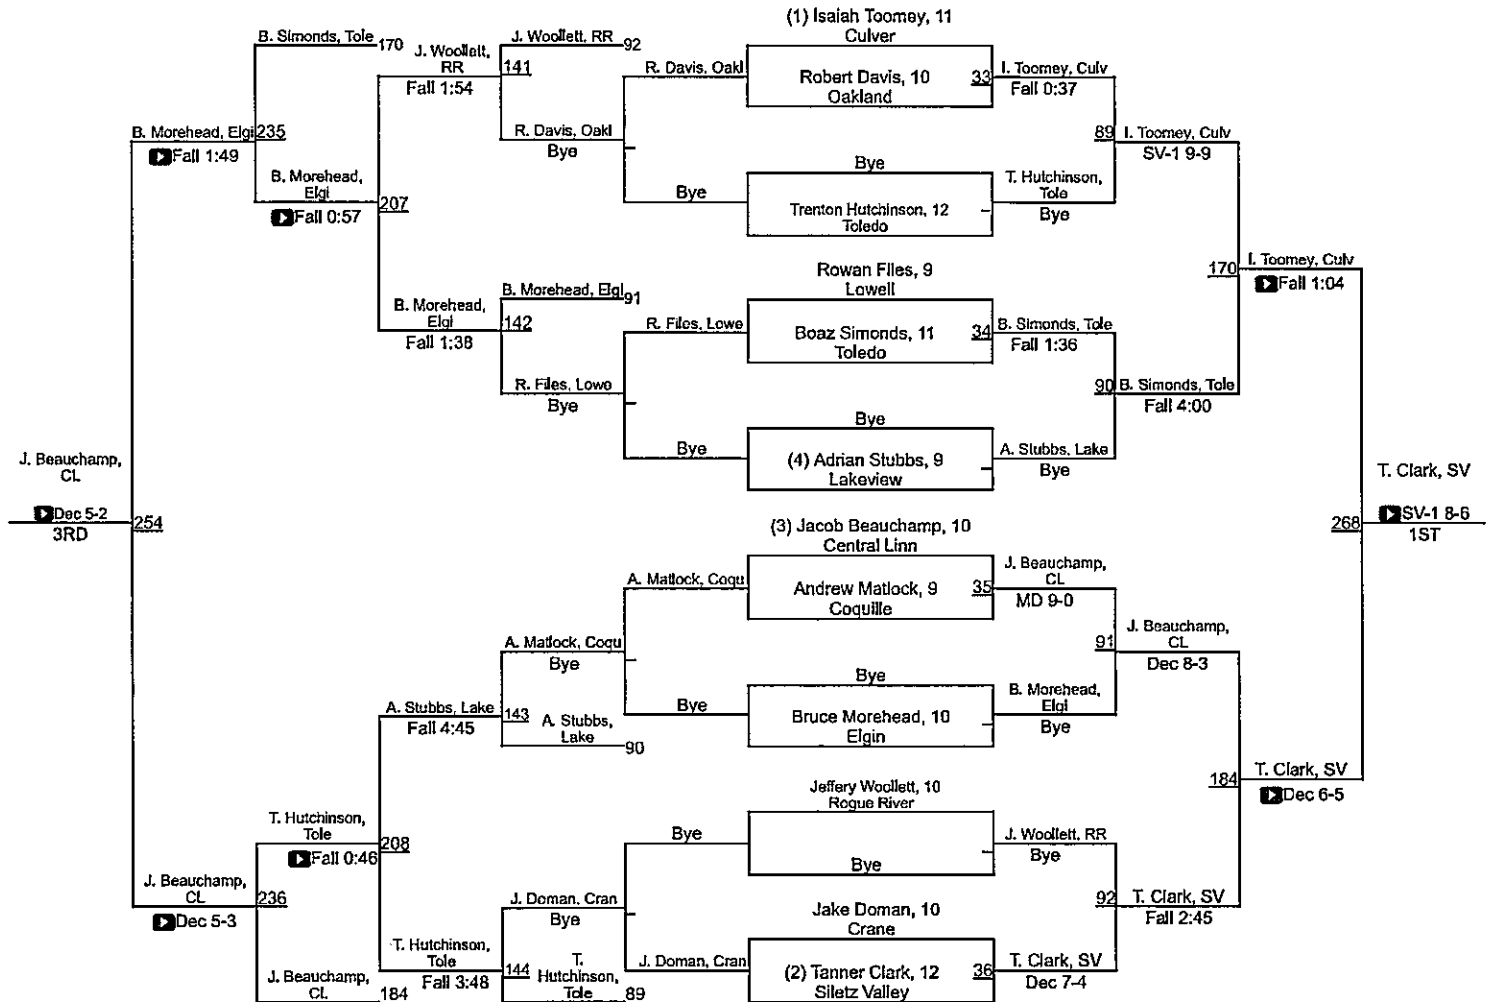

OWA 2A/1A State Championship