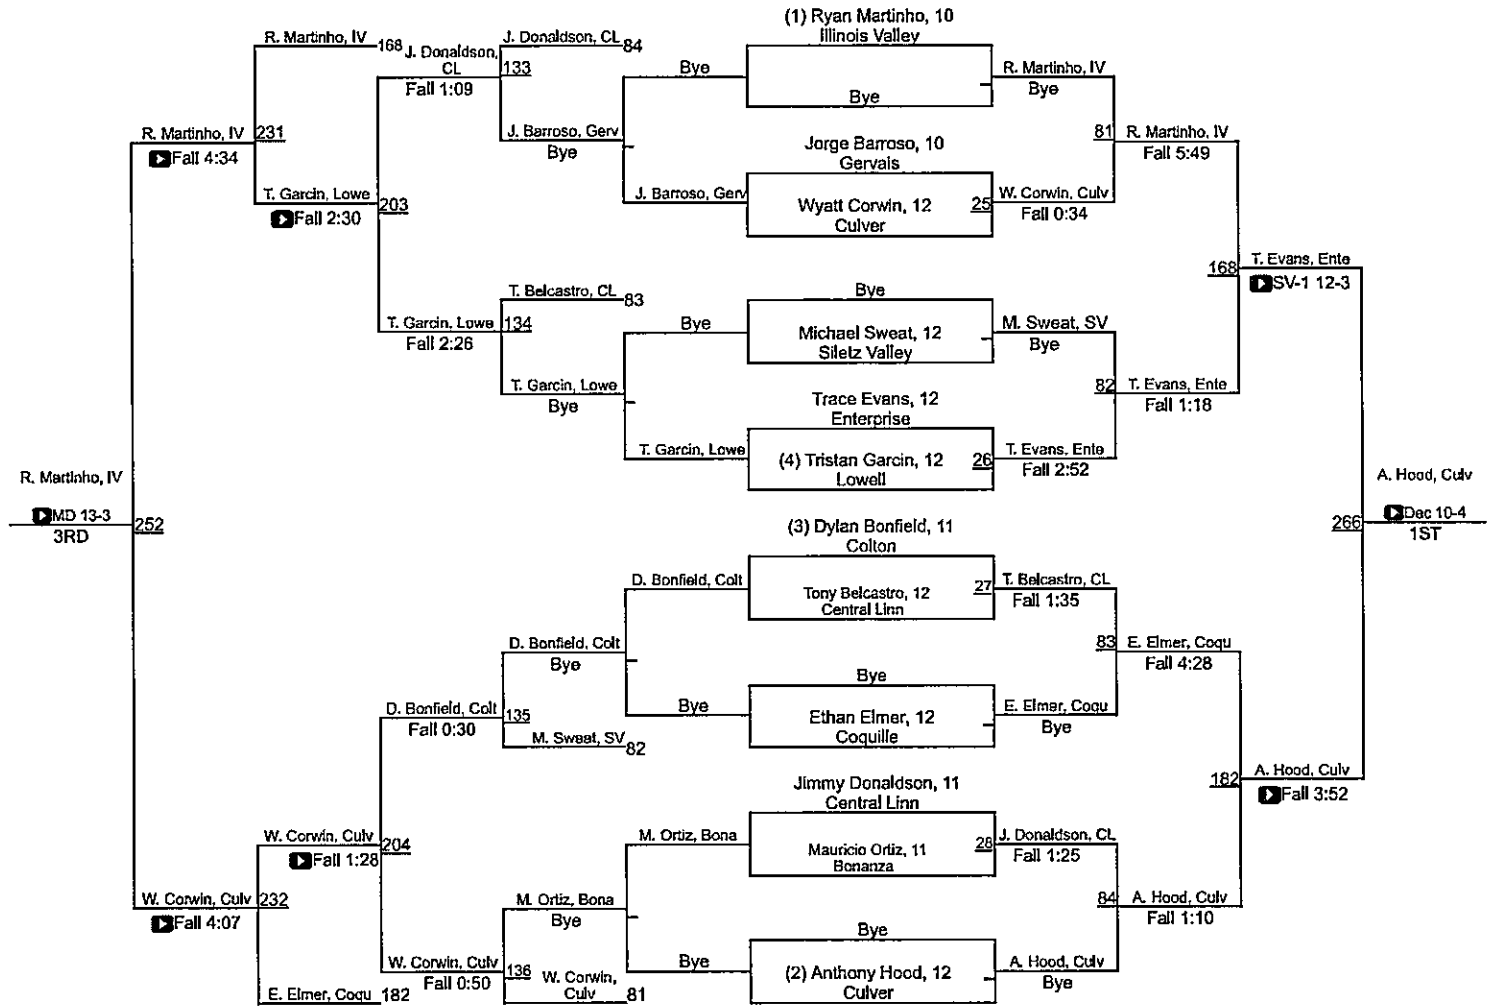

2021 Class 2A/1A Championships

Team Scores

1	Culver	231.5	22	Grant Union	26
2	Pine eagle	94.5	23	Siletz Valley	21
3	Central Linn	89	24	Bonanza	20
4	Coquille	76	24	Enterprise	20
5	Toledo	63	26	Lowell	19.5
6	Lakegview	60.5	27	Neah-Kah-Nie	17
7	Reedsport	53	28	Union	16
8	Vernonia	47	29	Glendale	14
9	Illinois Valley	43	29	Sheridan	14
9	Myrtle Point	43	31	Nestucca	13.5
11	Kennedy	39	32	North Douglas/Elkton	13
12	Glide	38	33	Joseph/Wallowa	7
13	Colon	37	34	Echo/Stanfield	4
13	Rogue River	37	35	Knappa	3
15	Elgin	35	36	Adrain	0
16	Camas Valley	34	36	Chiloquin	0
17	Oakland	33	36	Riddle	0
18	Imbler	30	36	Santiam	0
19	Gervis	28	36	Waldport	0
20	Heppner	27	41	Jefferson	-1
21	Crow	26.5			

OWA 2A/1A State Championship

OWA 2A/1A State Championship

OWA 2A/1A State Championship

OWA 2A/1A State Championship

OWA 2A/1A State Championship

OWA 2A/1A State Championship

OWA 2A/1A State Championship

OWA 2A/1A State Championship