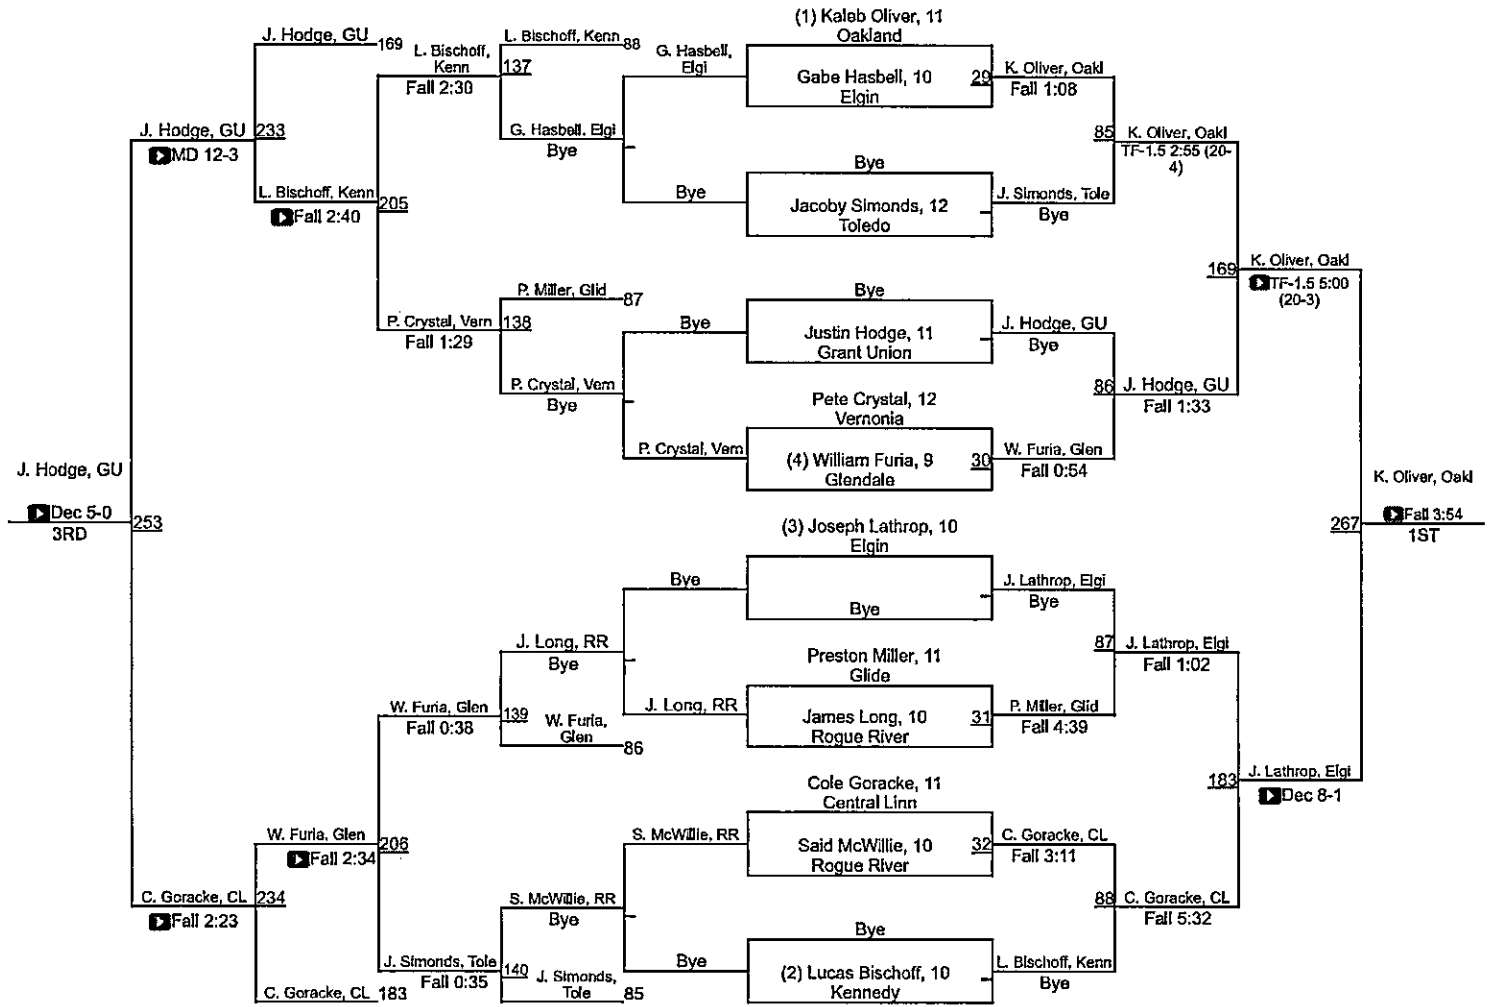

OWA 2A/1A State Championship