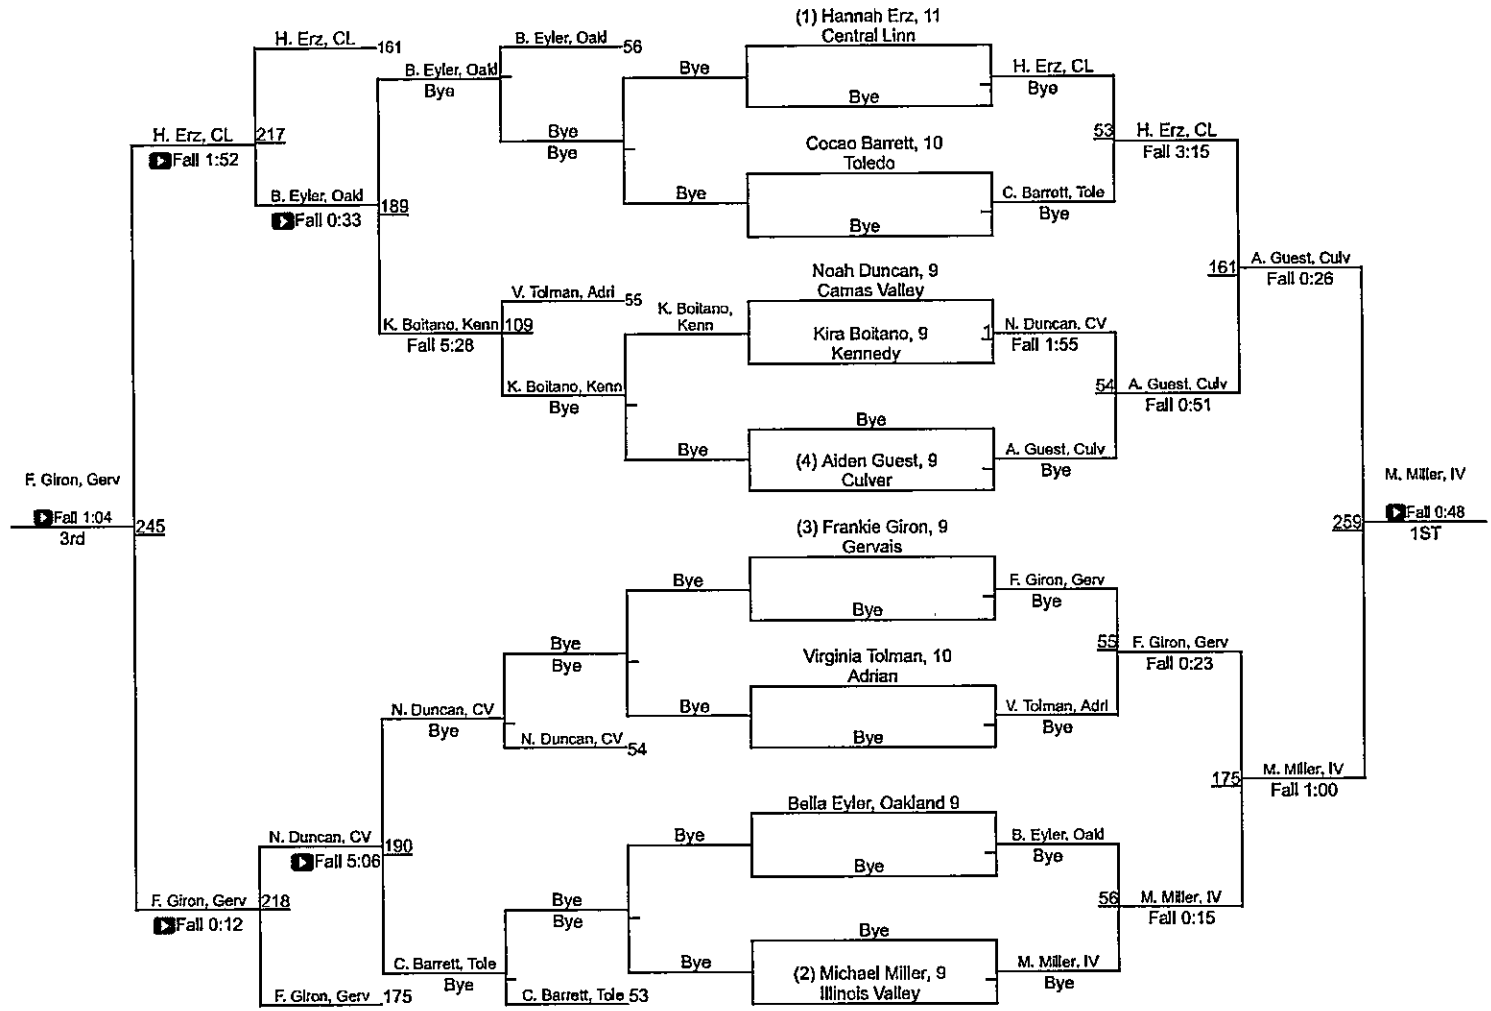

2021 Class 2A/1A Championships

Team Scores

1	Culver	231.5	22	Grant Union	26
2	Pine eagle	94.5	23	Siletz Valley	21
3	Central Linn	89	24	Bonanza	20
4	Coquille	76	24	Enterprise	20
5	Toledo	63	26	Lowell	19.5
6	Lakegview	60.5	27	Neah-Kah-Nie	17
7	Reedsport	53	28	Union	16
8	Vernonia	47	29	Glendale	14
9	Illinois Valley	43	29	Sheridan	14
9	Myrtle Point	43	31	Nestucca	13.5
11	Kennedy	39	32	North Douglas/Elkton	13
12	Glide	38	33	Joseph/Wallowa	7
13	Colon	37	34	Echo/Stanfield	4
13	Rogue River	37	35	Knappa	3
15	Elgin	35	36	Adrain	0
16	Camas Valley	34	36	Chiloquin	0
17	Oakland	33	36	Riddle	0
18	Imbler	30	36	Santiam	0
19	Gervis	28	36	Waldport	0
20	Heppner	27	41	Jefferson	-1
21	Crow	26.5			

OWA 2A/1A State Championship