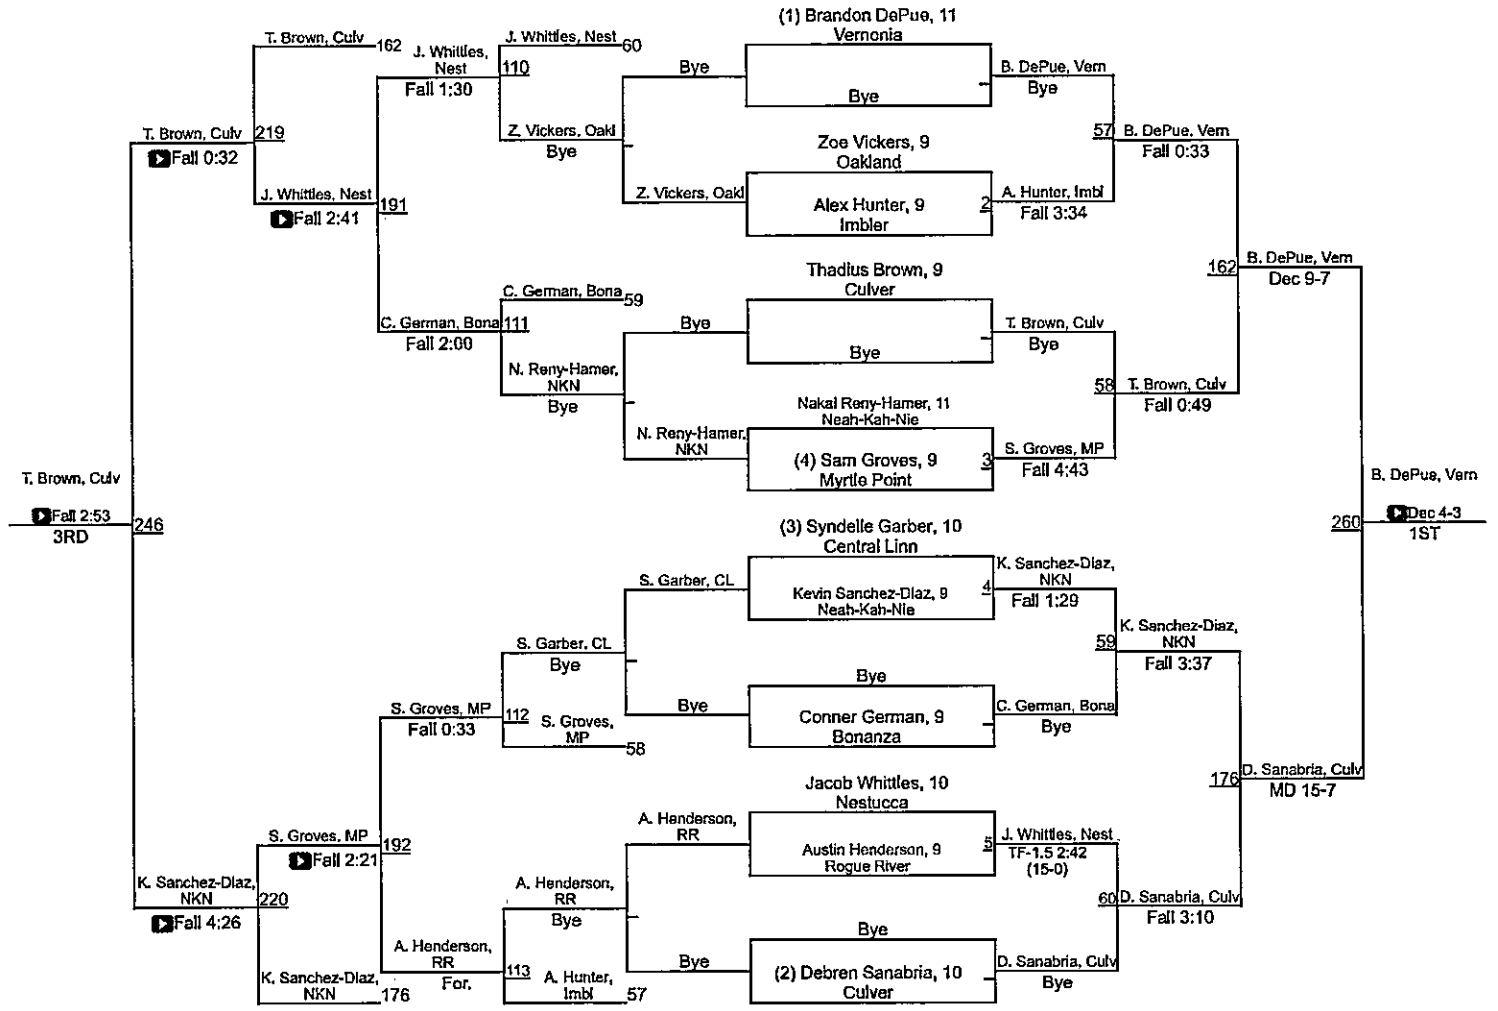

OWA 2A/1A State Championship