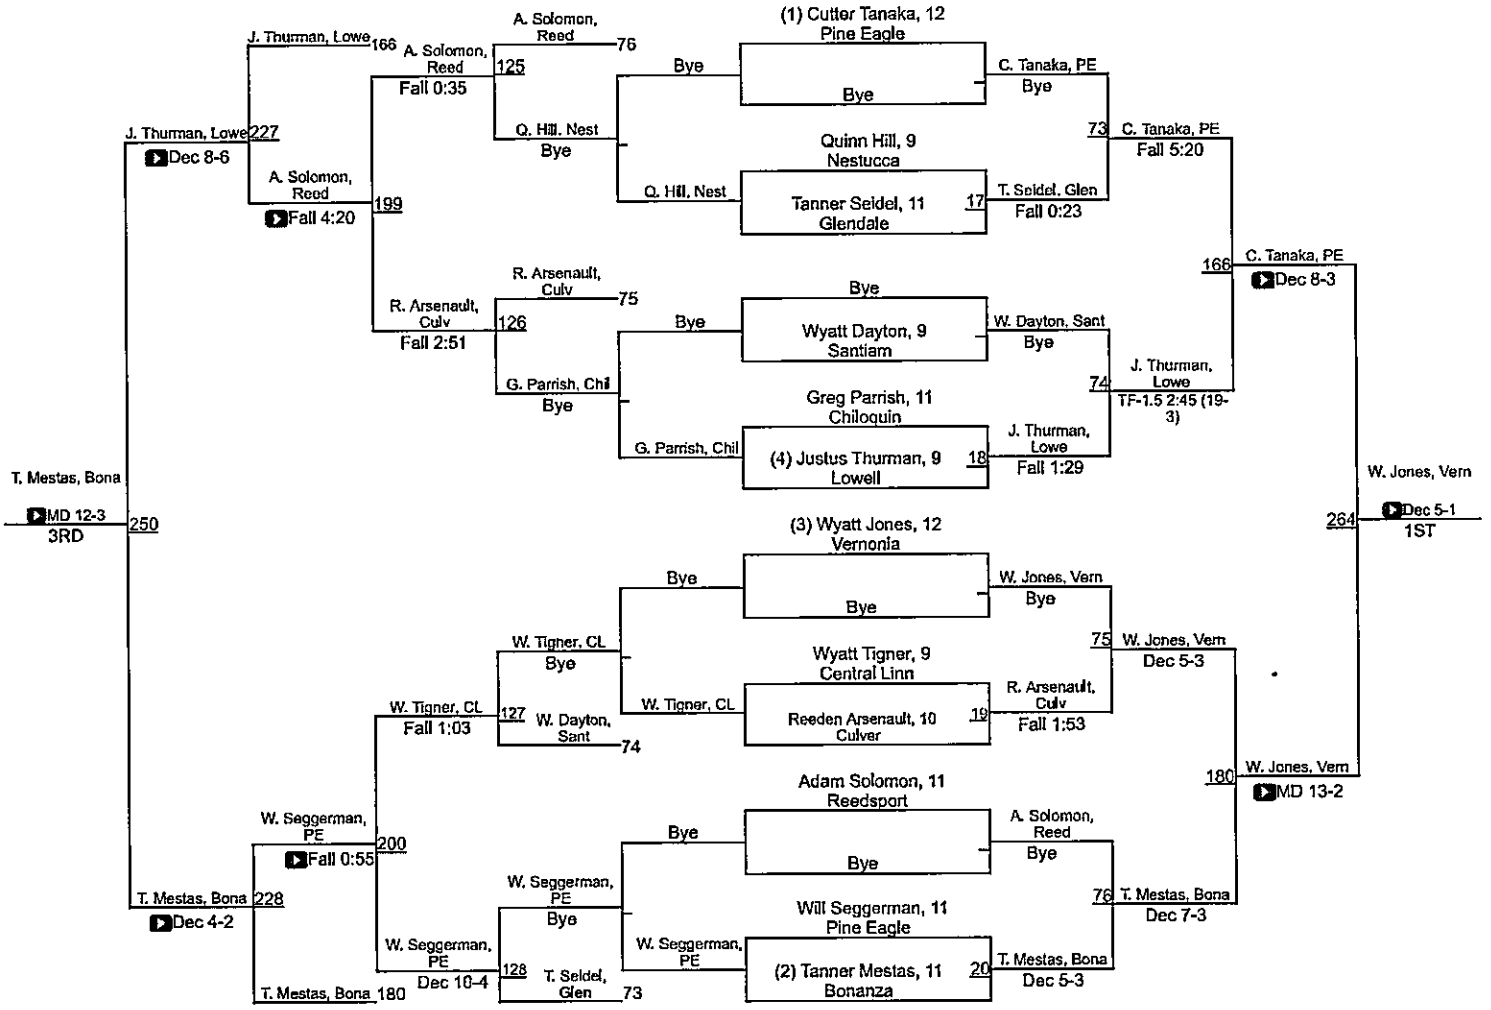

OWA 2A/1A State Championship