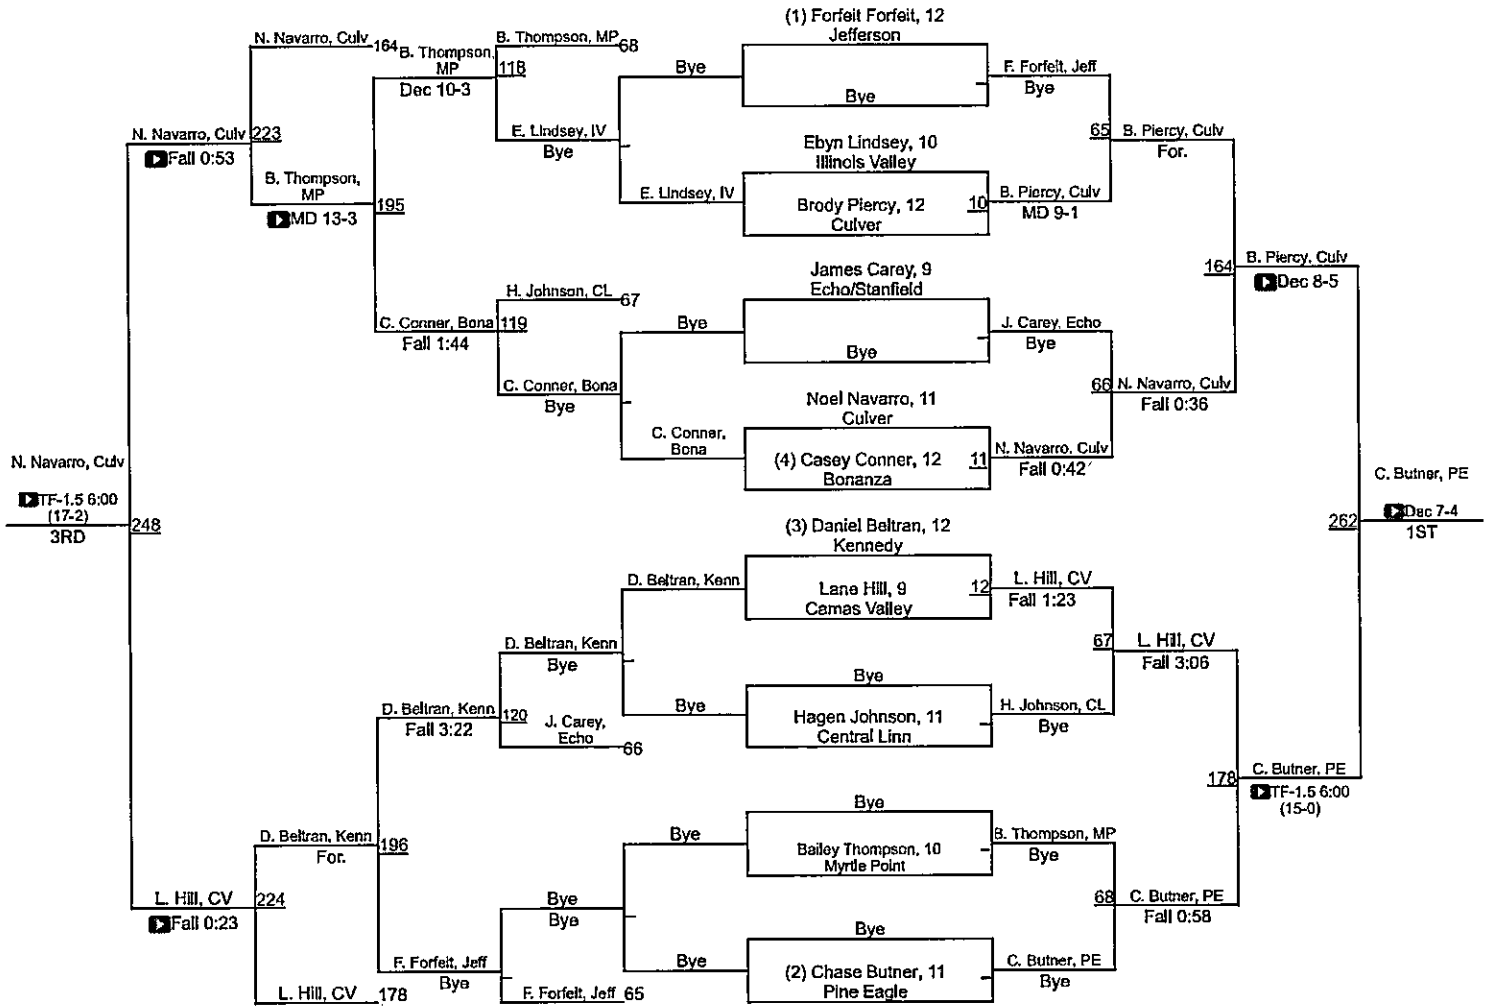

2021 Class 2A/1A Championships

Team Scores

1	Culver	231.5	22	Grant Union	26
2	Pine eagle	94.5	23	Siletz Valley	21
3	Central Linn	89	24	Bonanza	20
4	Coquille	76	24	Enterprise	20
5	Toledo	63	26	Lowell	19.5
6	Lakegview	60.5	27	Neah-Kah-Nie	17
7	Reedsport	53	28	Union	16
8	Vernonia	47	29	Glendale	14
9	Illinois Valley	43	29	Sheridan	14
9	Myrtle Point	43	31	Nestucca	13.5
11	Kennedy	39	32	North Douglas/Elkton	13
12	Glide	38	33	Joseph/Wallowa	7
13	Colon	37	34	Echo/Stanfield	4
13	Rogue River	37	35	Knappa	3
15	Elgin	35	36	Adrain	0
16	Camas Valley	34	36	Chiloquin	0
17	Oakland	33	36	Riddle	0
18	Imbler	30	36	Santiam	0
19	Gervis	28	36	Waldport	0
20	Heppner	27	41	Jefferson	-1
21	Crow	26.5			

OWA 2A/1A State Championship

OWA 2A/1A State Championship

OWA 2A/1A State Championship

OWA 2A/1A State Championship

OWA 2A/1A State Championship

OWA 2A/1A State Championship

OWA 2A/1A State Championship

OWA 2A/1A State Championship