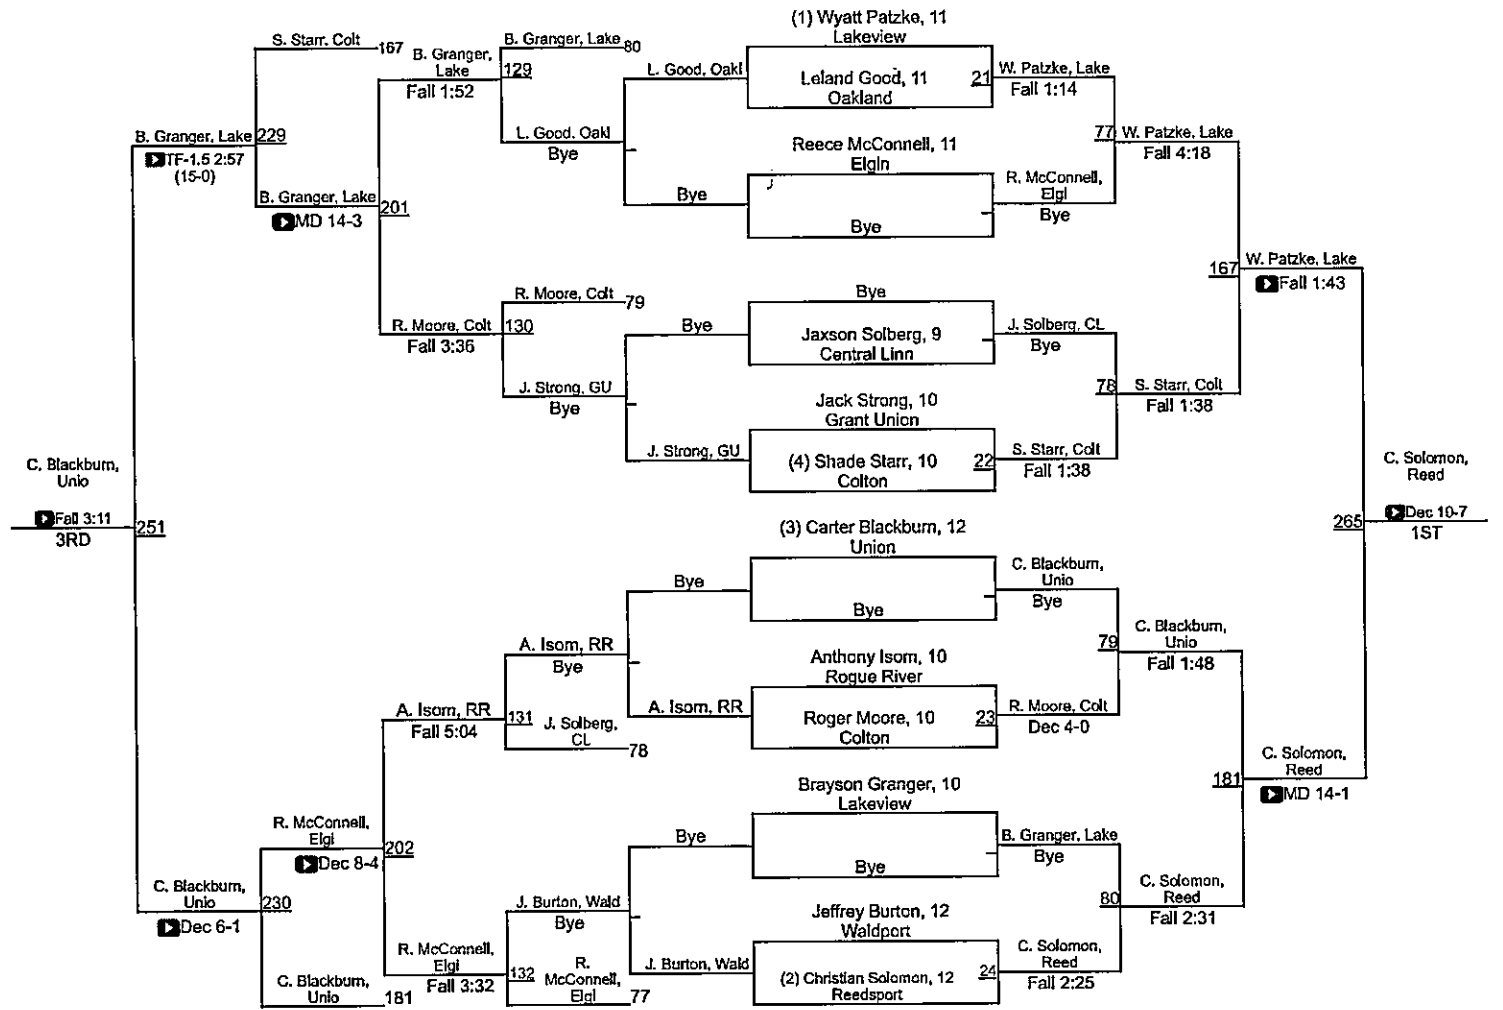

OWA 2A/1A State Championship