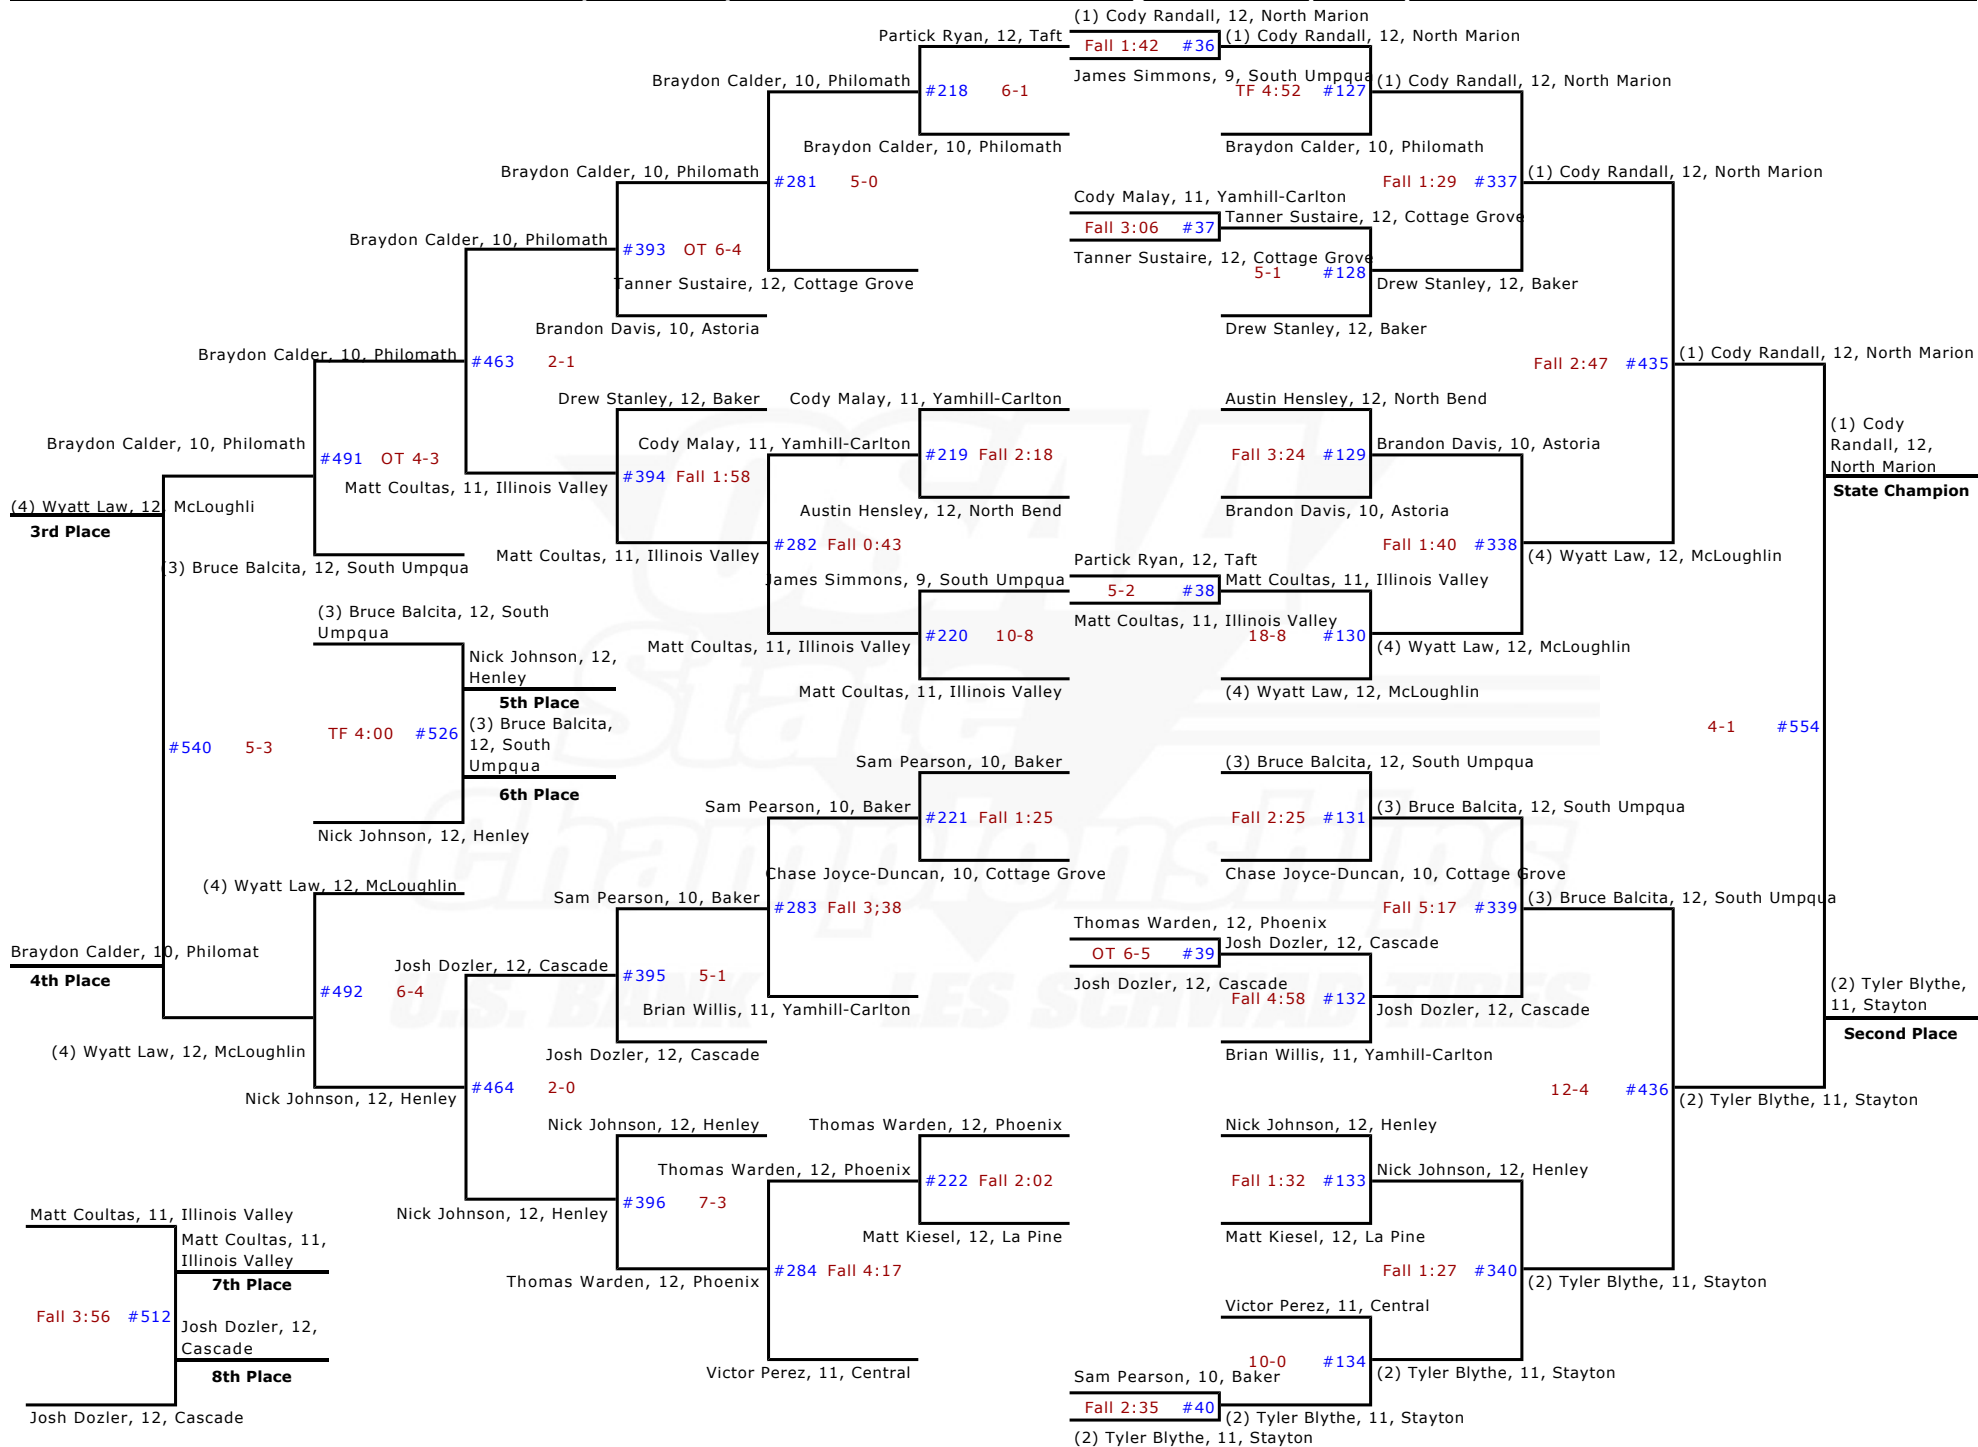

2010 OSAA/U.S. Bank/Les Schwab Tires 4A Wrestling State Championships - 145 lbs