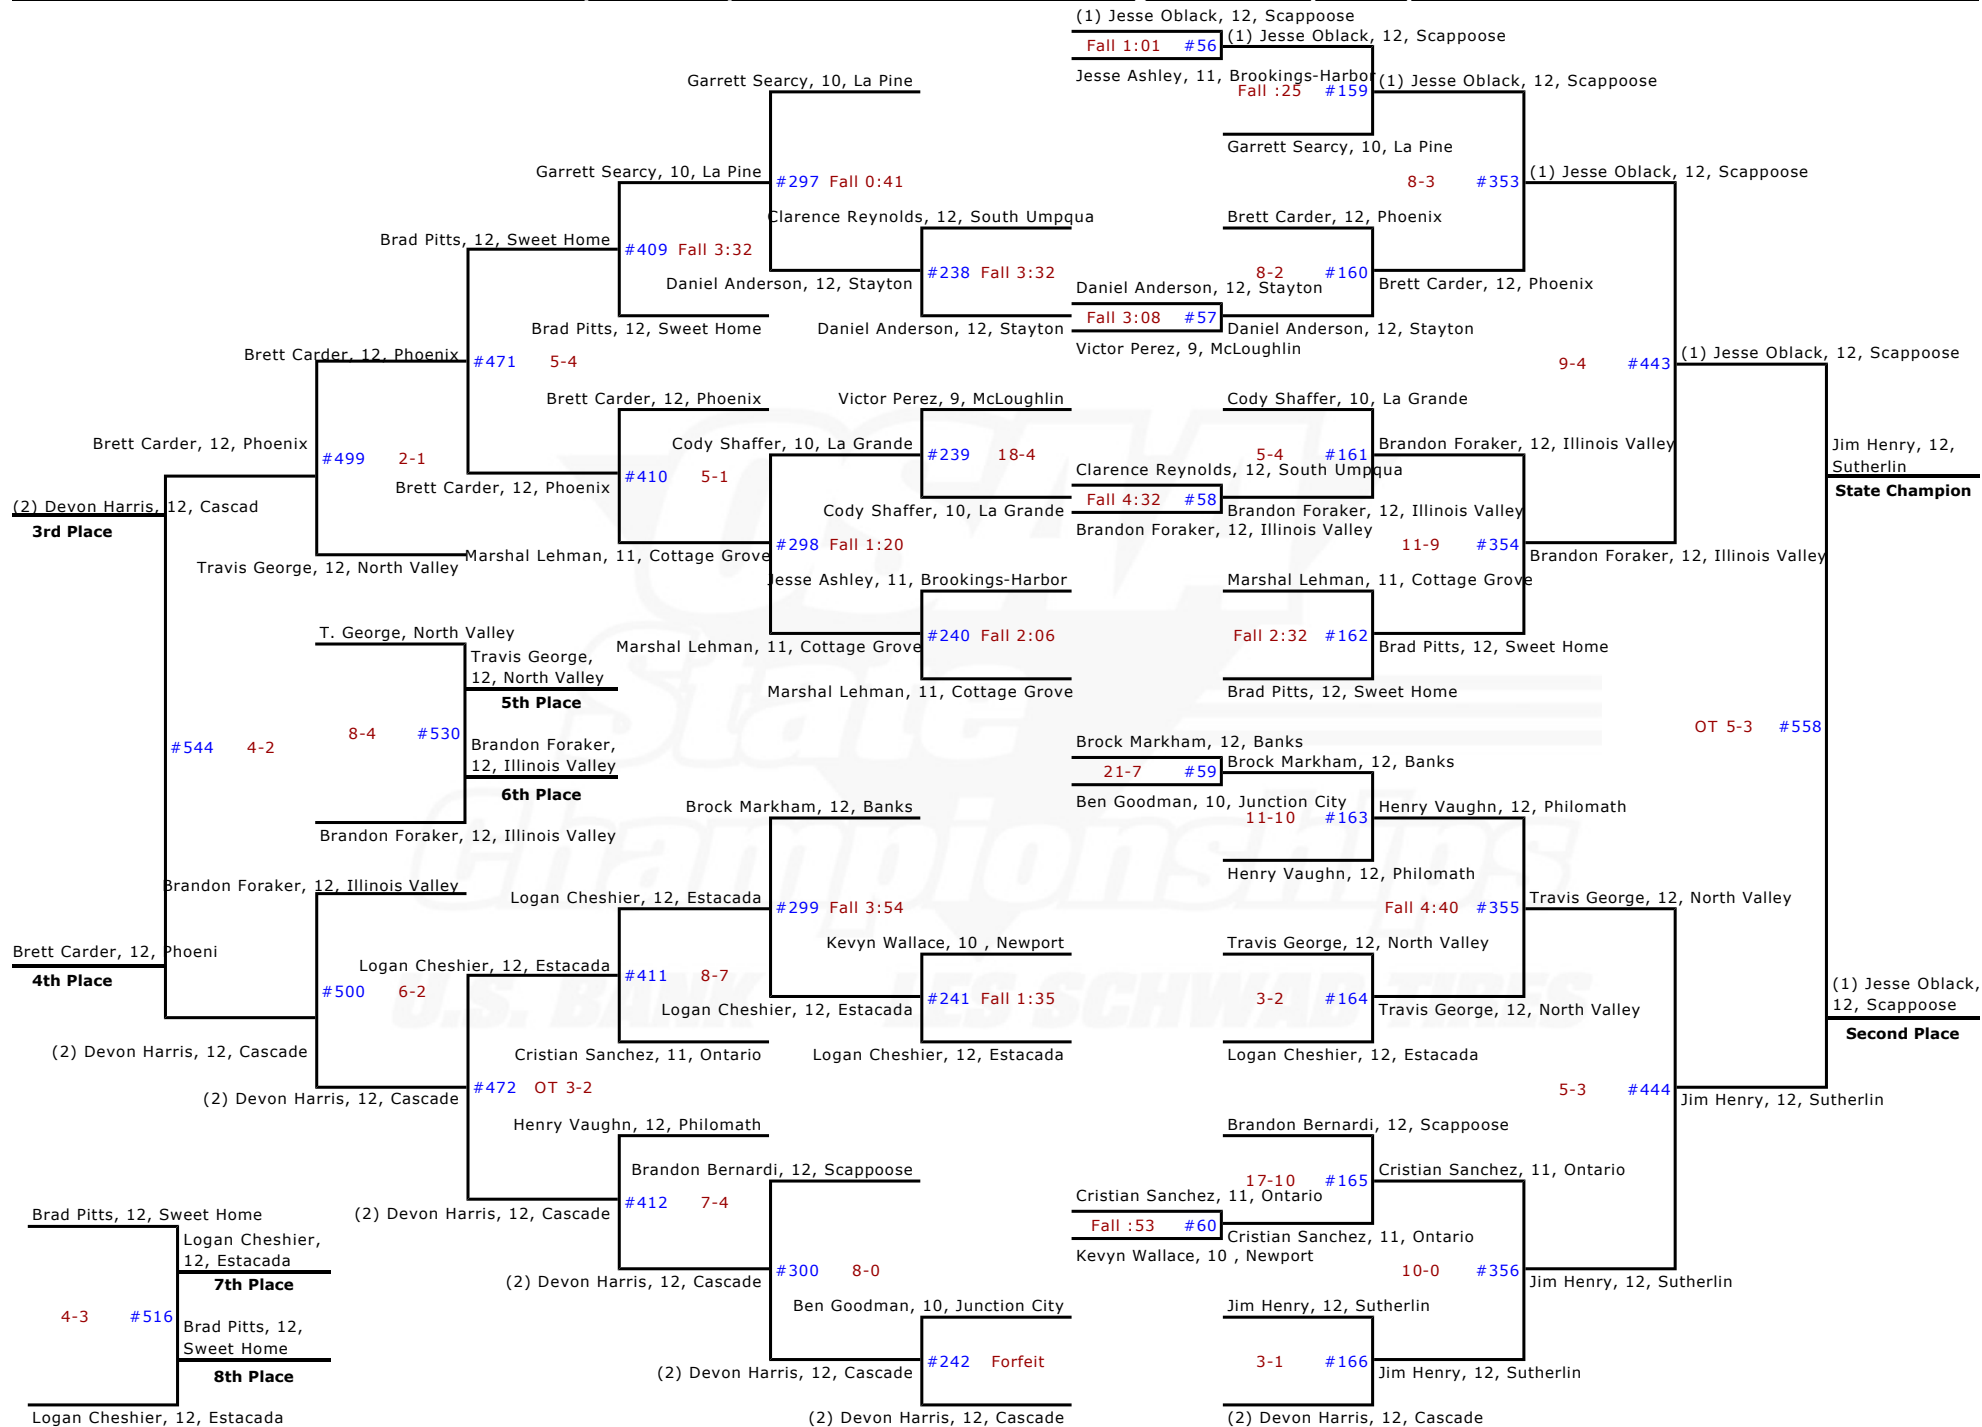

2010 OSAA/U.S. Bank/Les Schwab Tires 4A Wrestling State Championships - 189 lbs