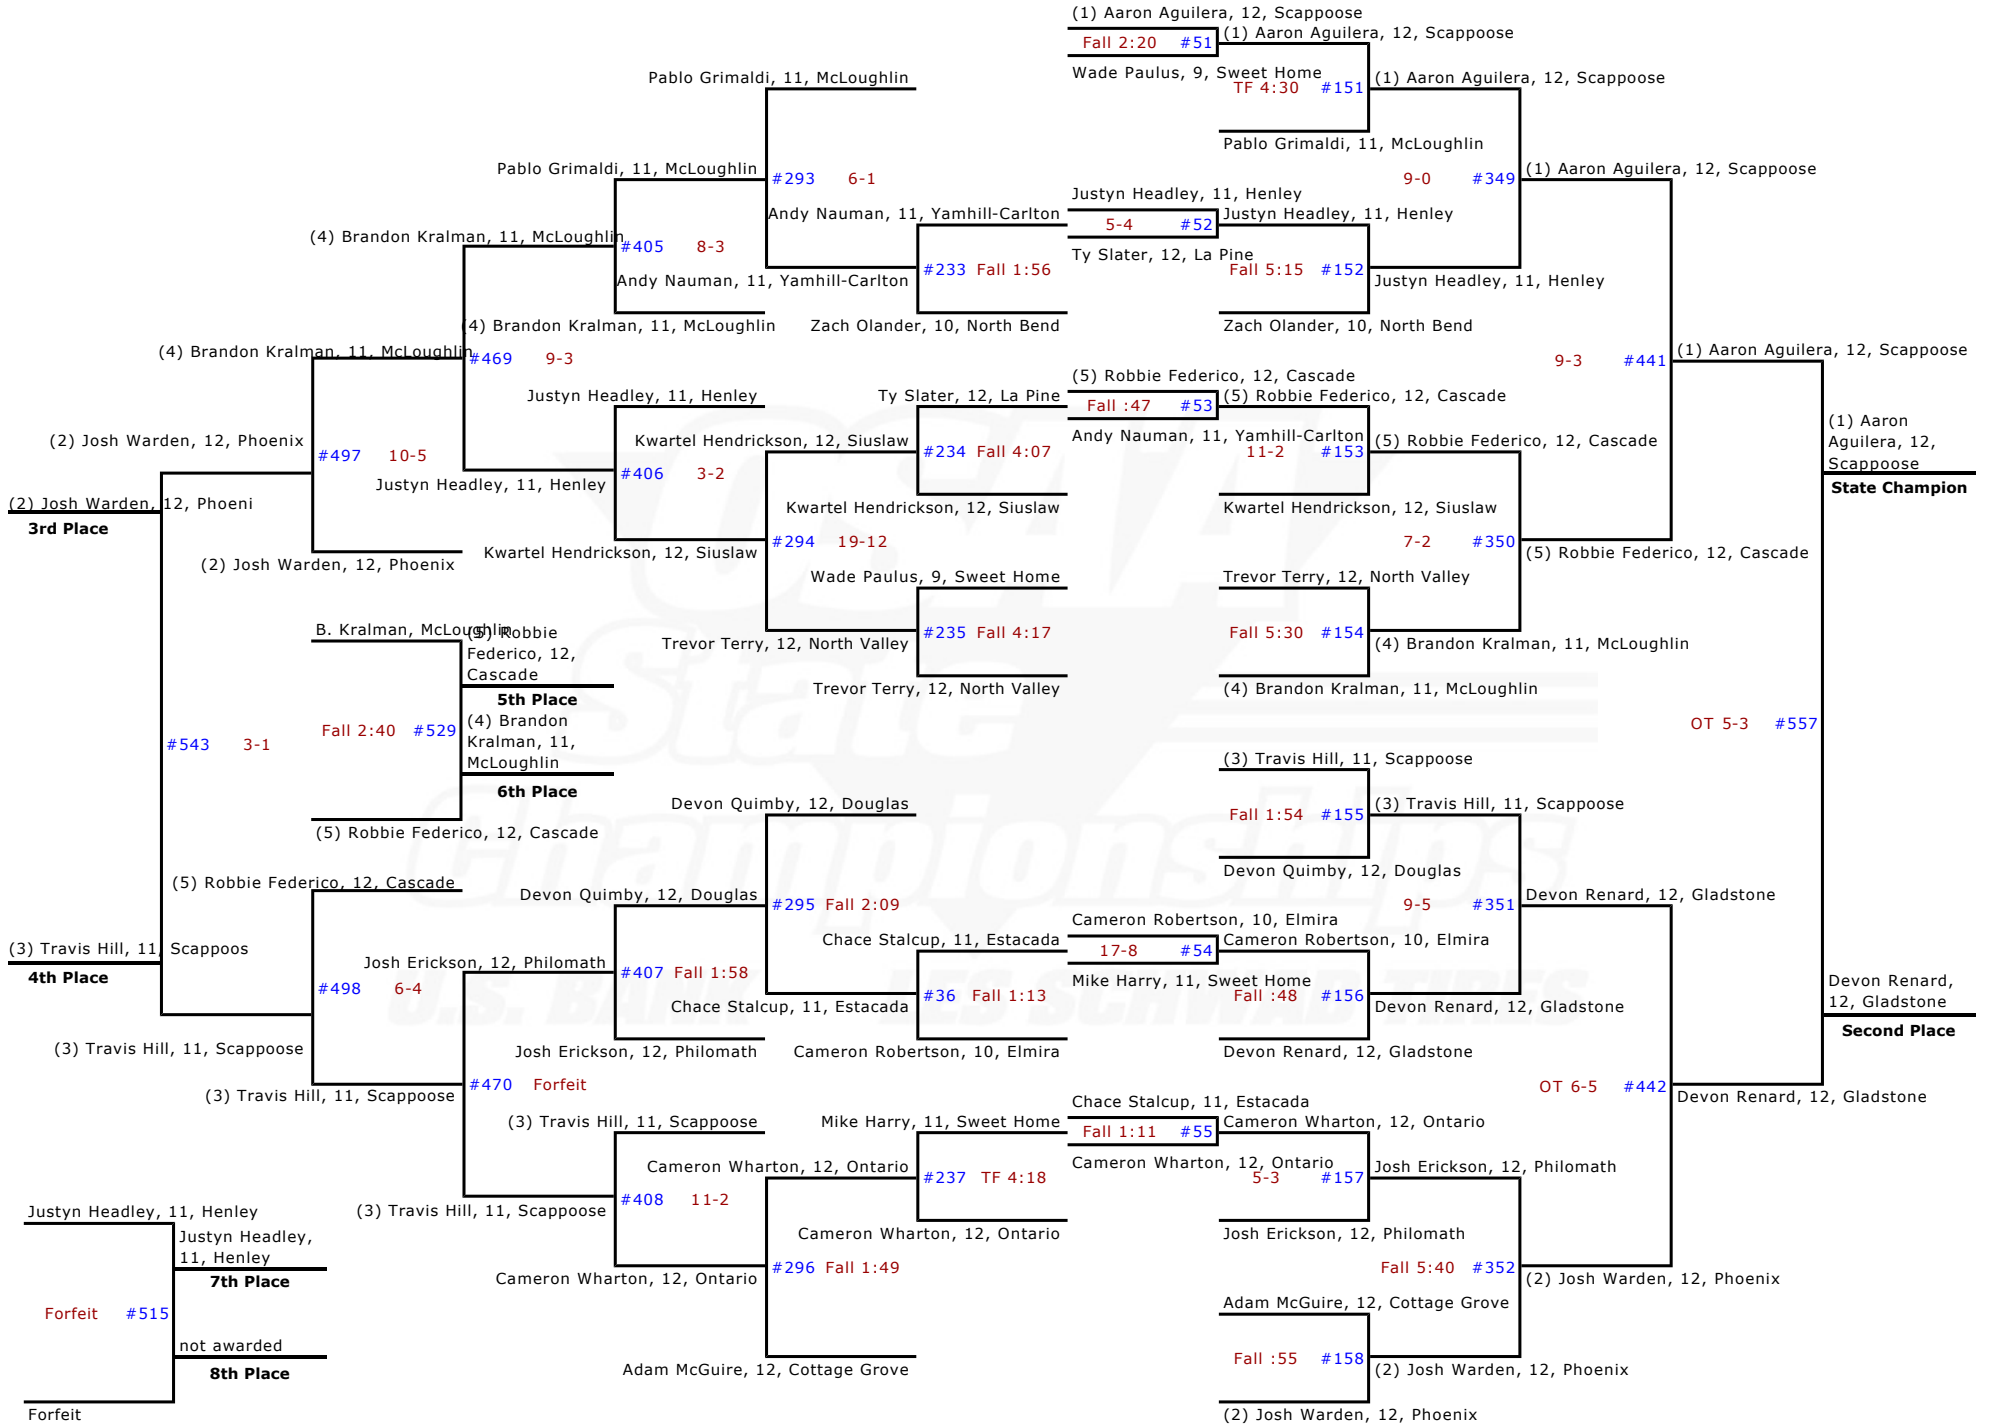

2010 OSAA/U.S. Bank/Les Schwab Tires 4A Wrestling State Championships - 171 lbs