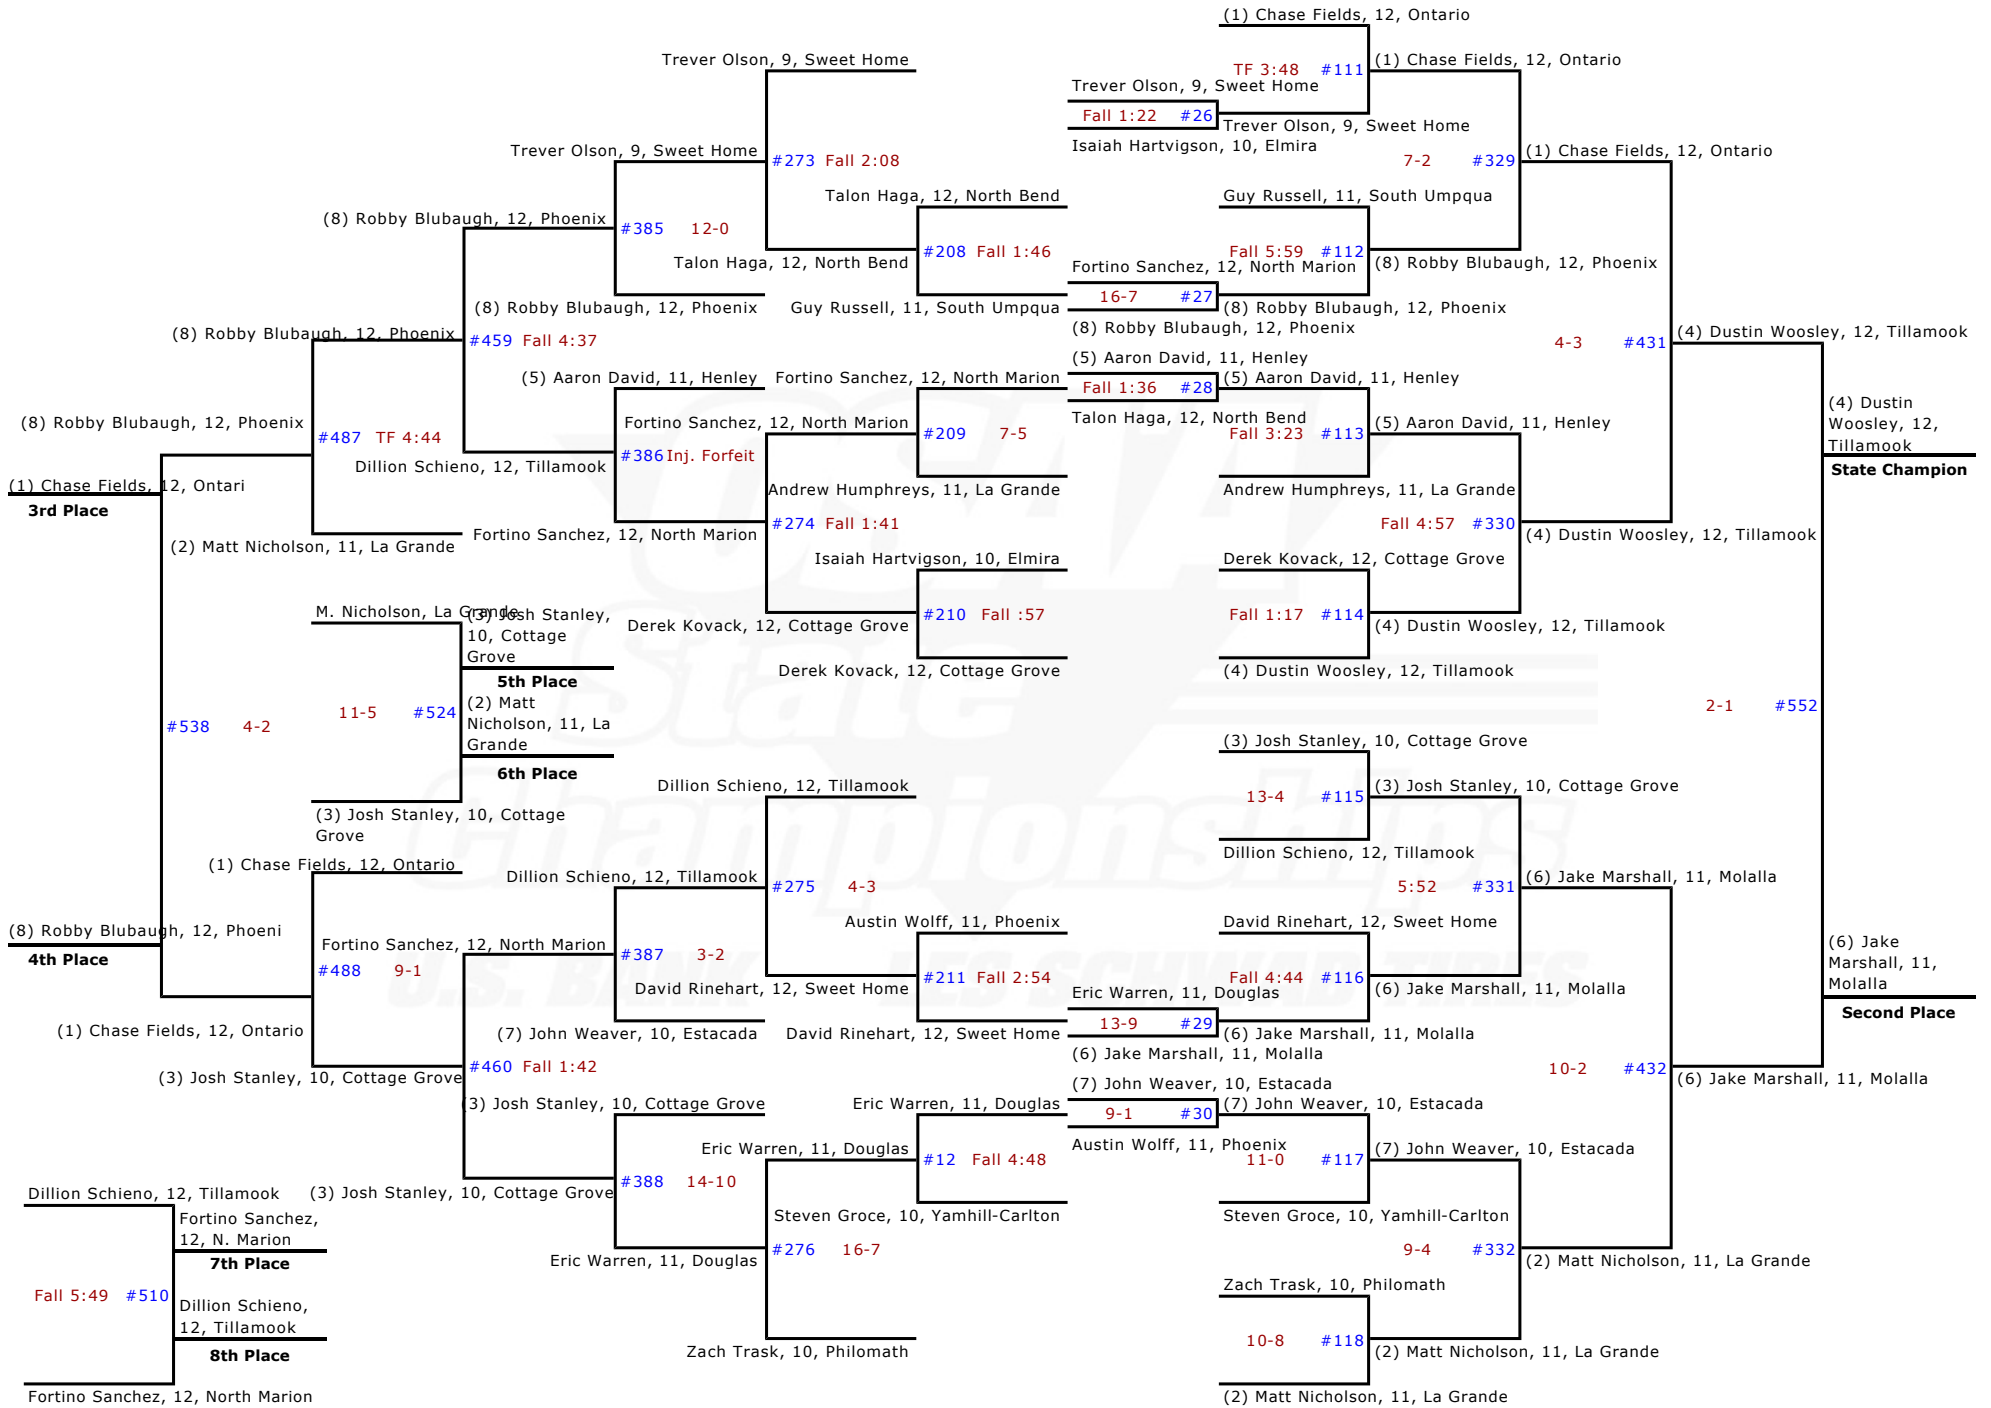

# 2010 OSAA/U.S. Bank/Les Schwab Tires 4A Wrestling State Championships - 135 lbs