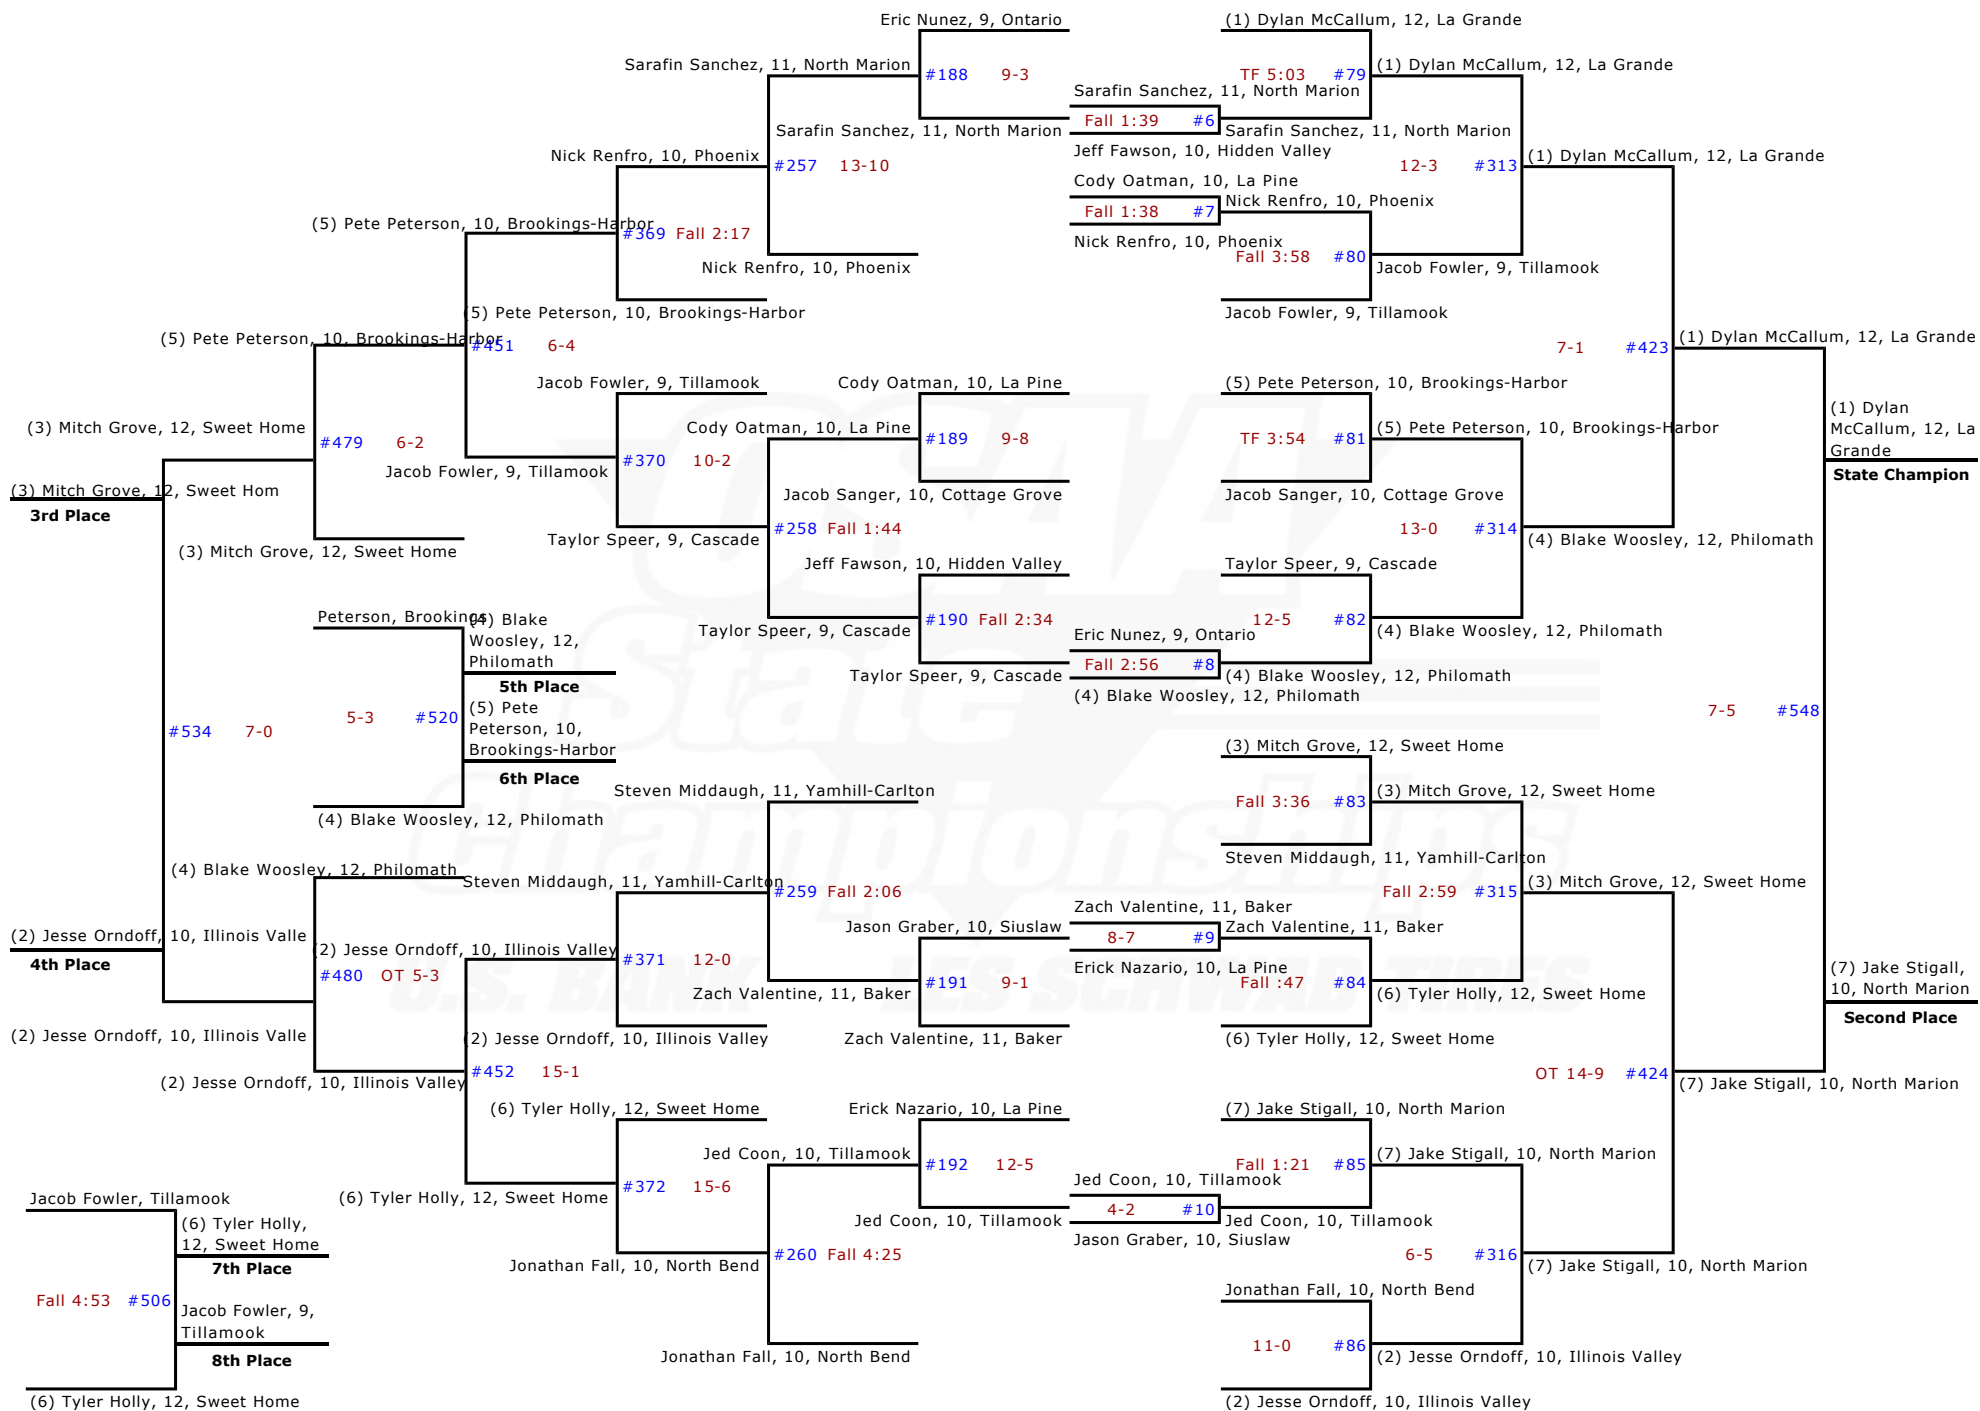

2010 OSAA/U.S. Bank/Les Schwab Tires 4A Wrestling State Championships - 112 lbs