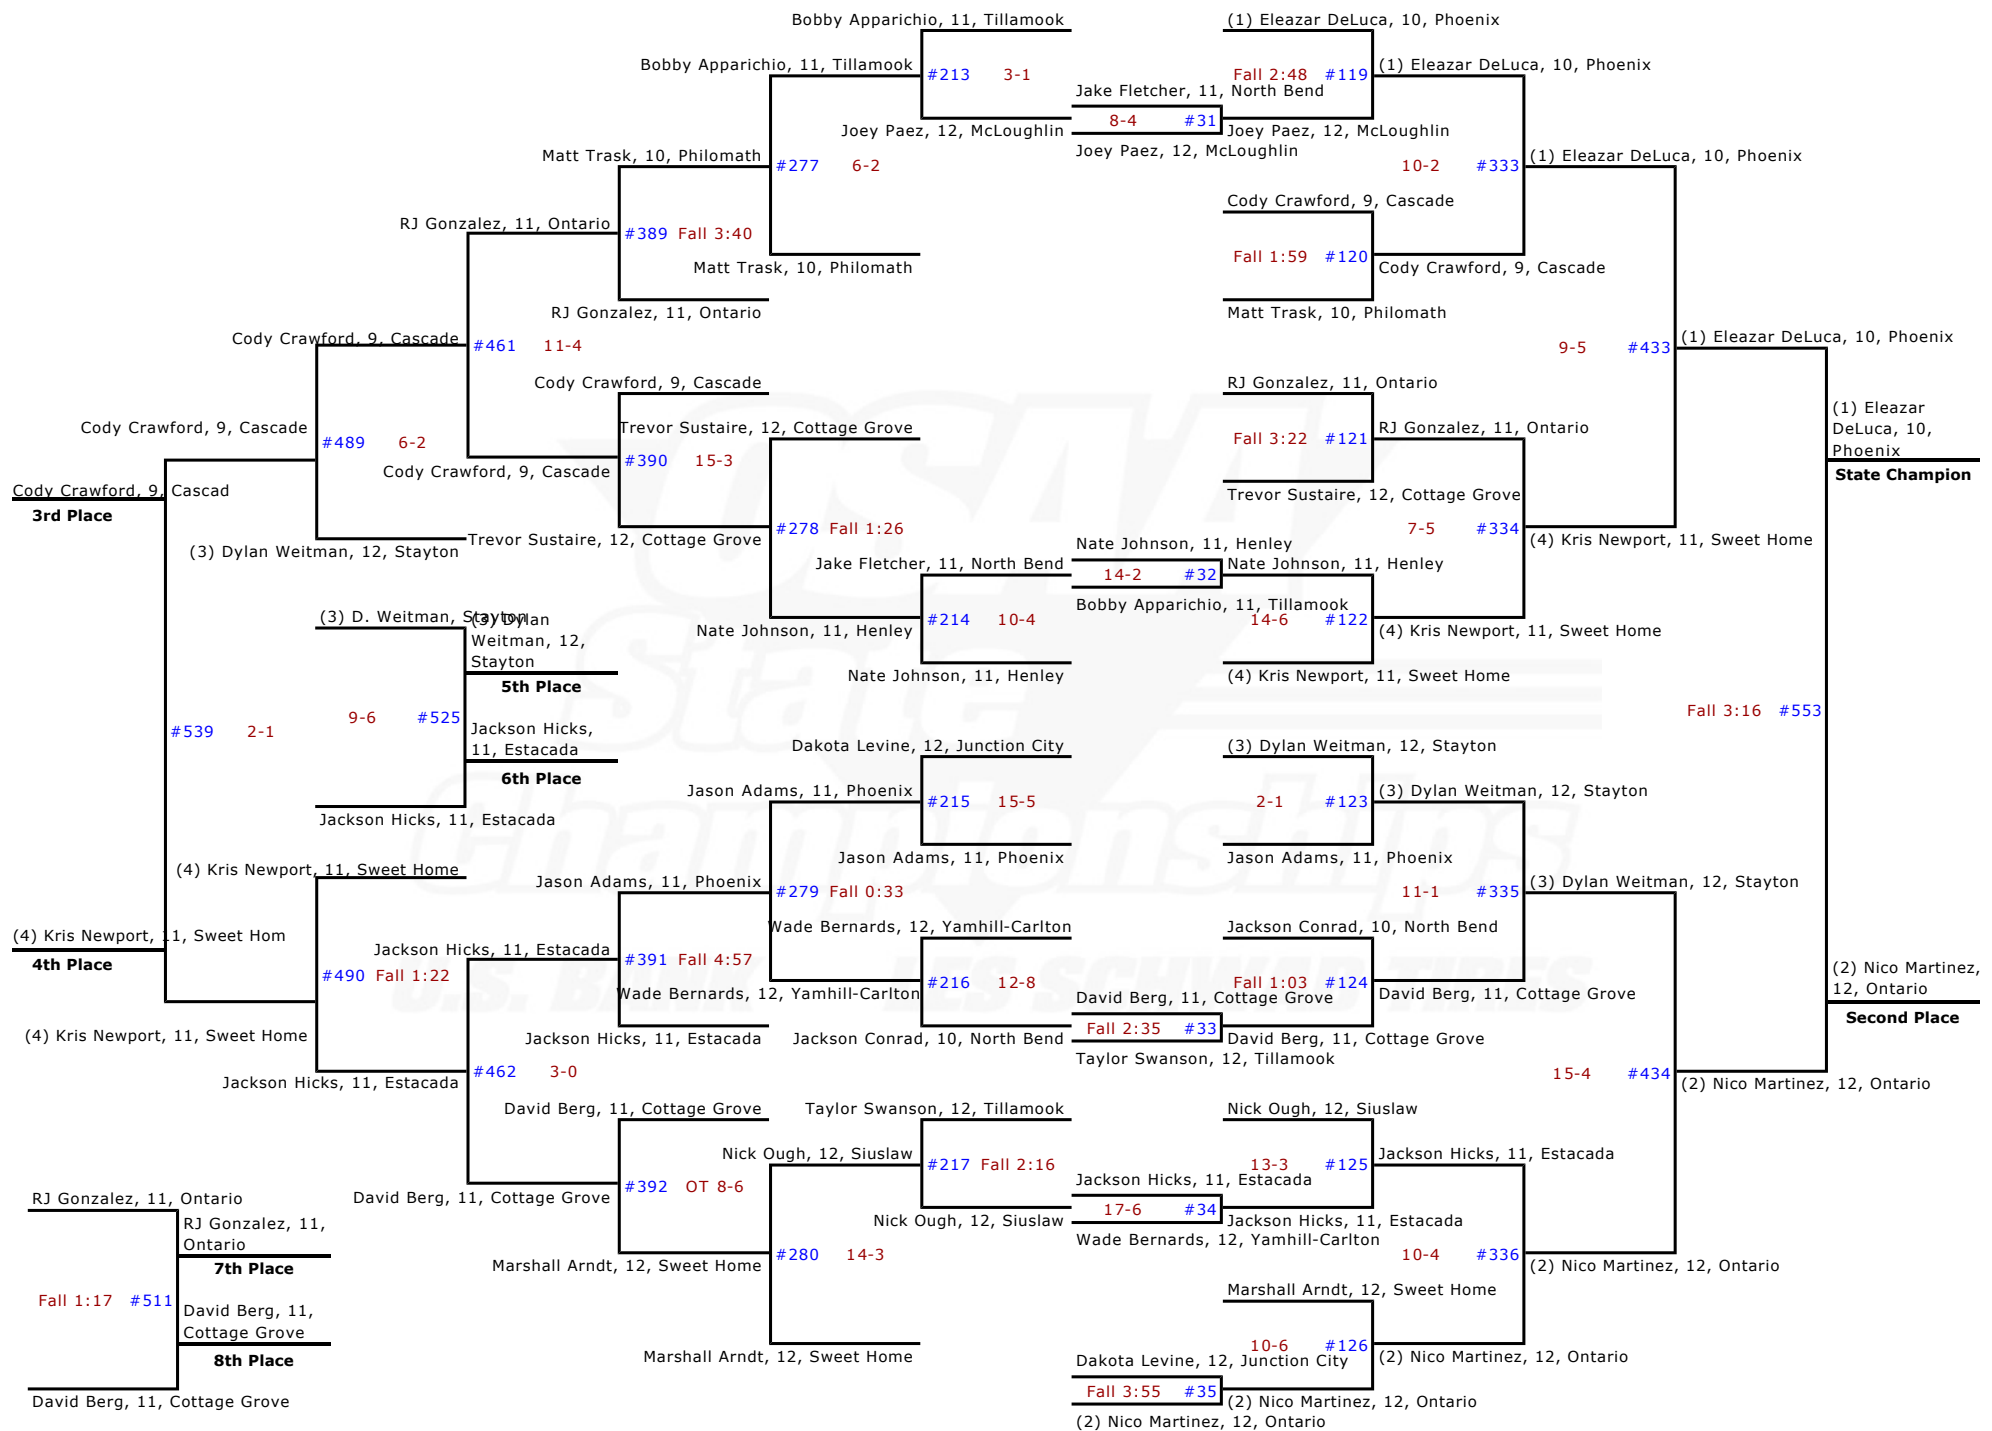

2010 OSAA/U.S. Bank/Les Schwab Tires 4A Wrestling State Championships - 140 lbs