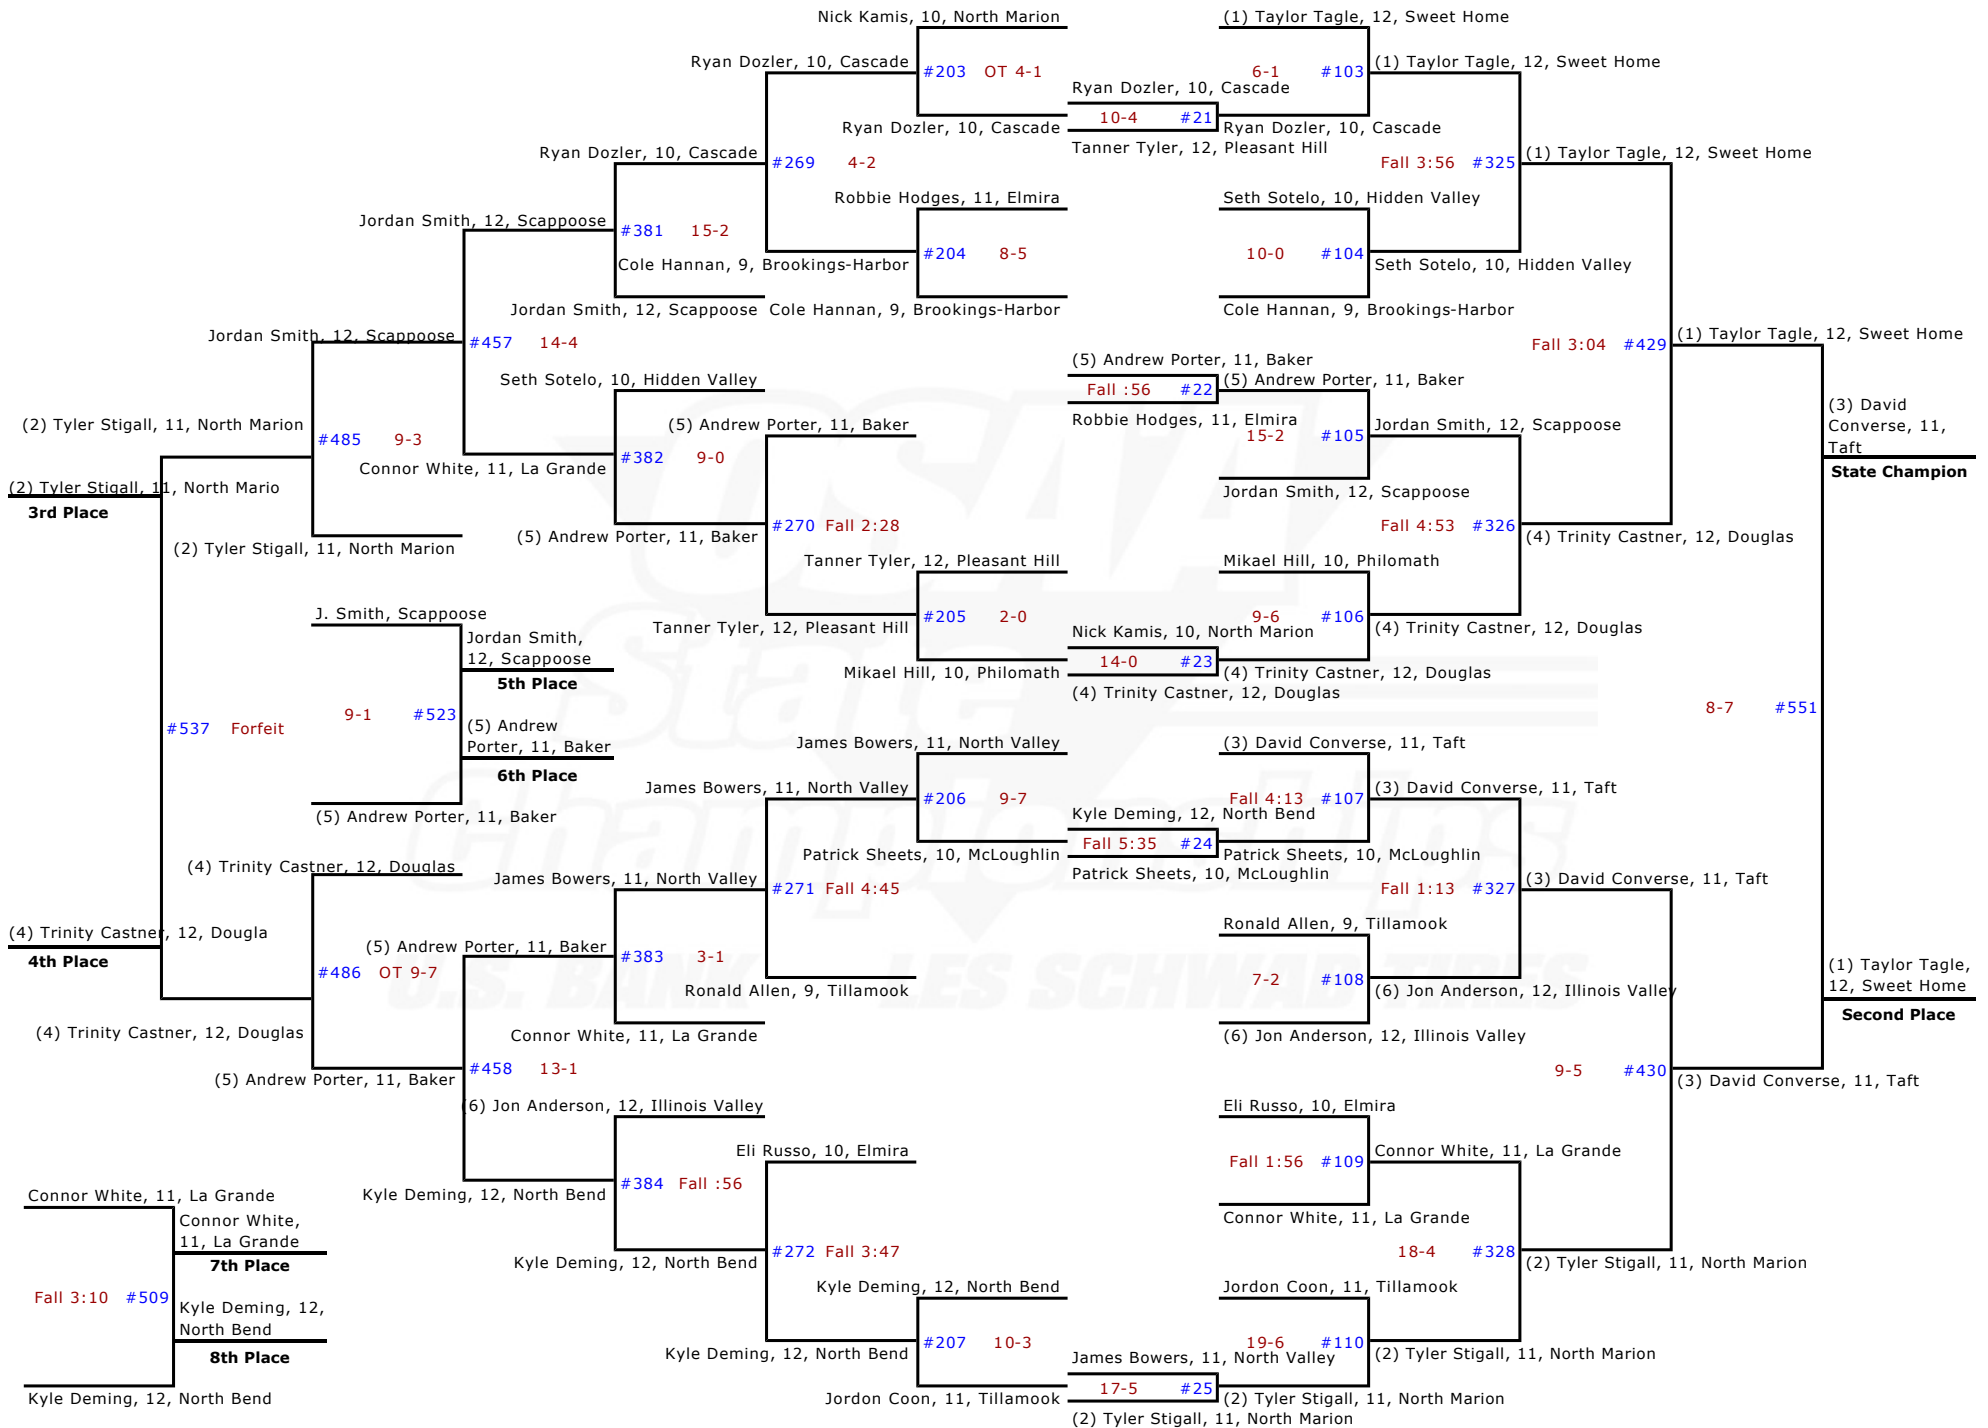

2010 OSAA/U.S. Bank/Les Schwab Tires 4A Wrestling State Championships - 130 lbs