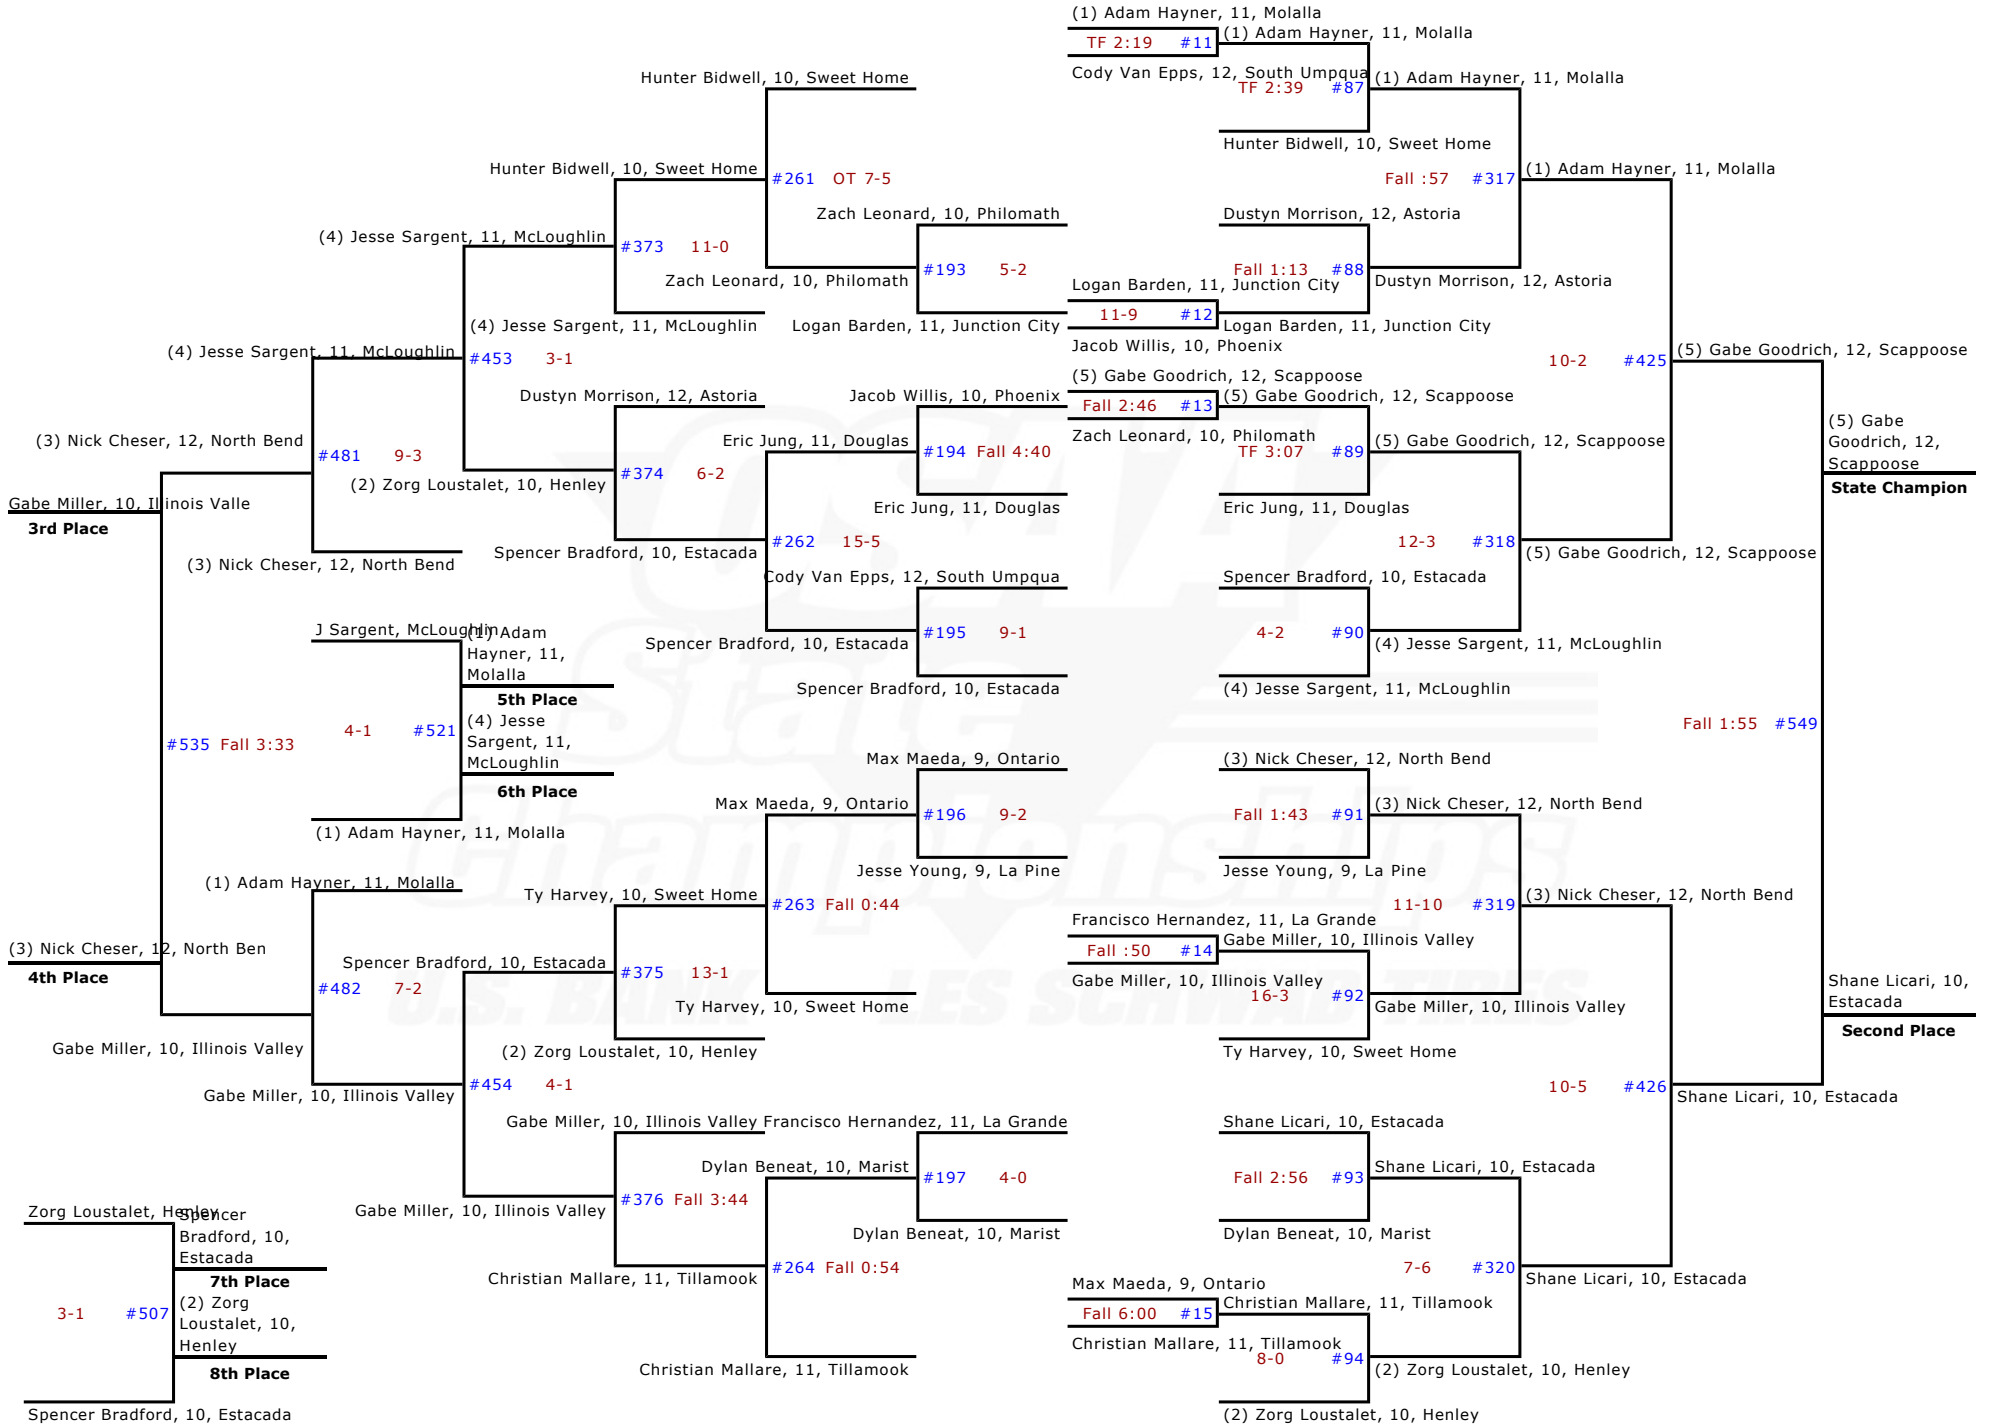

2010 OSAA/U.S. Bank/Les Schwab Tires 4A Wrestling State Championships - 119 lbs