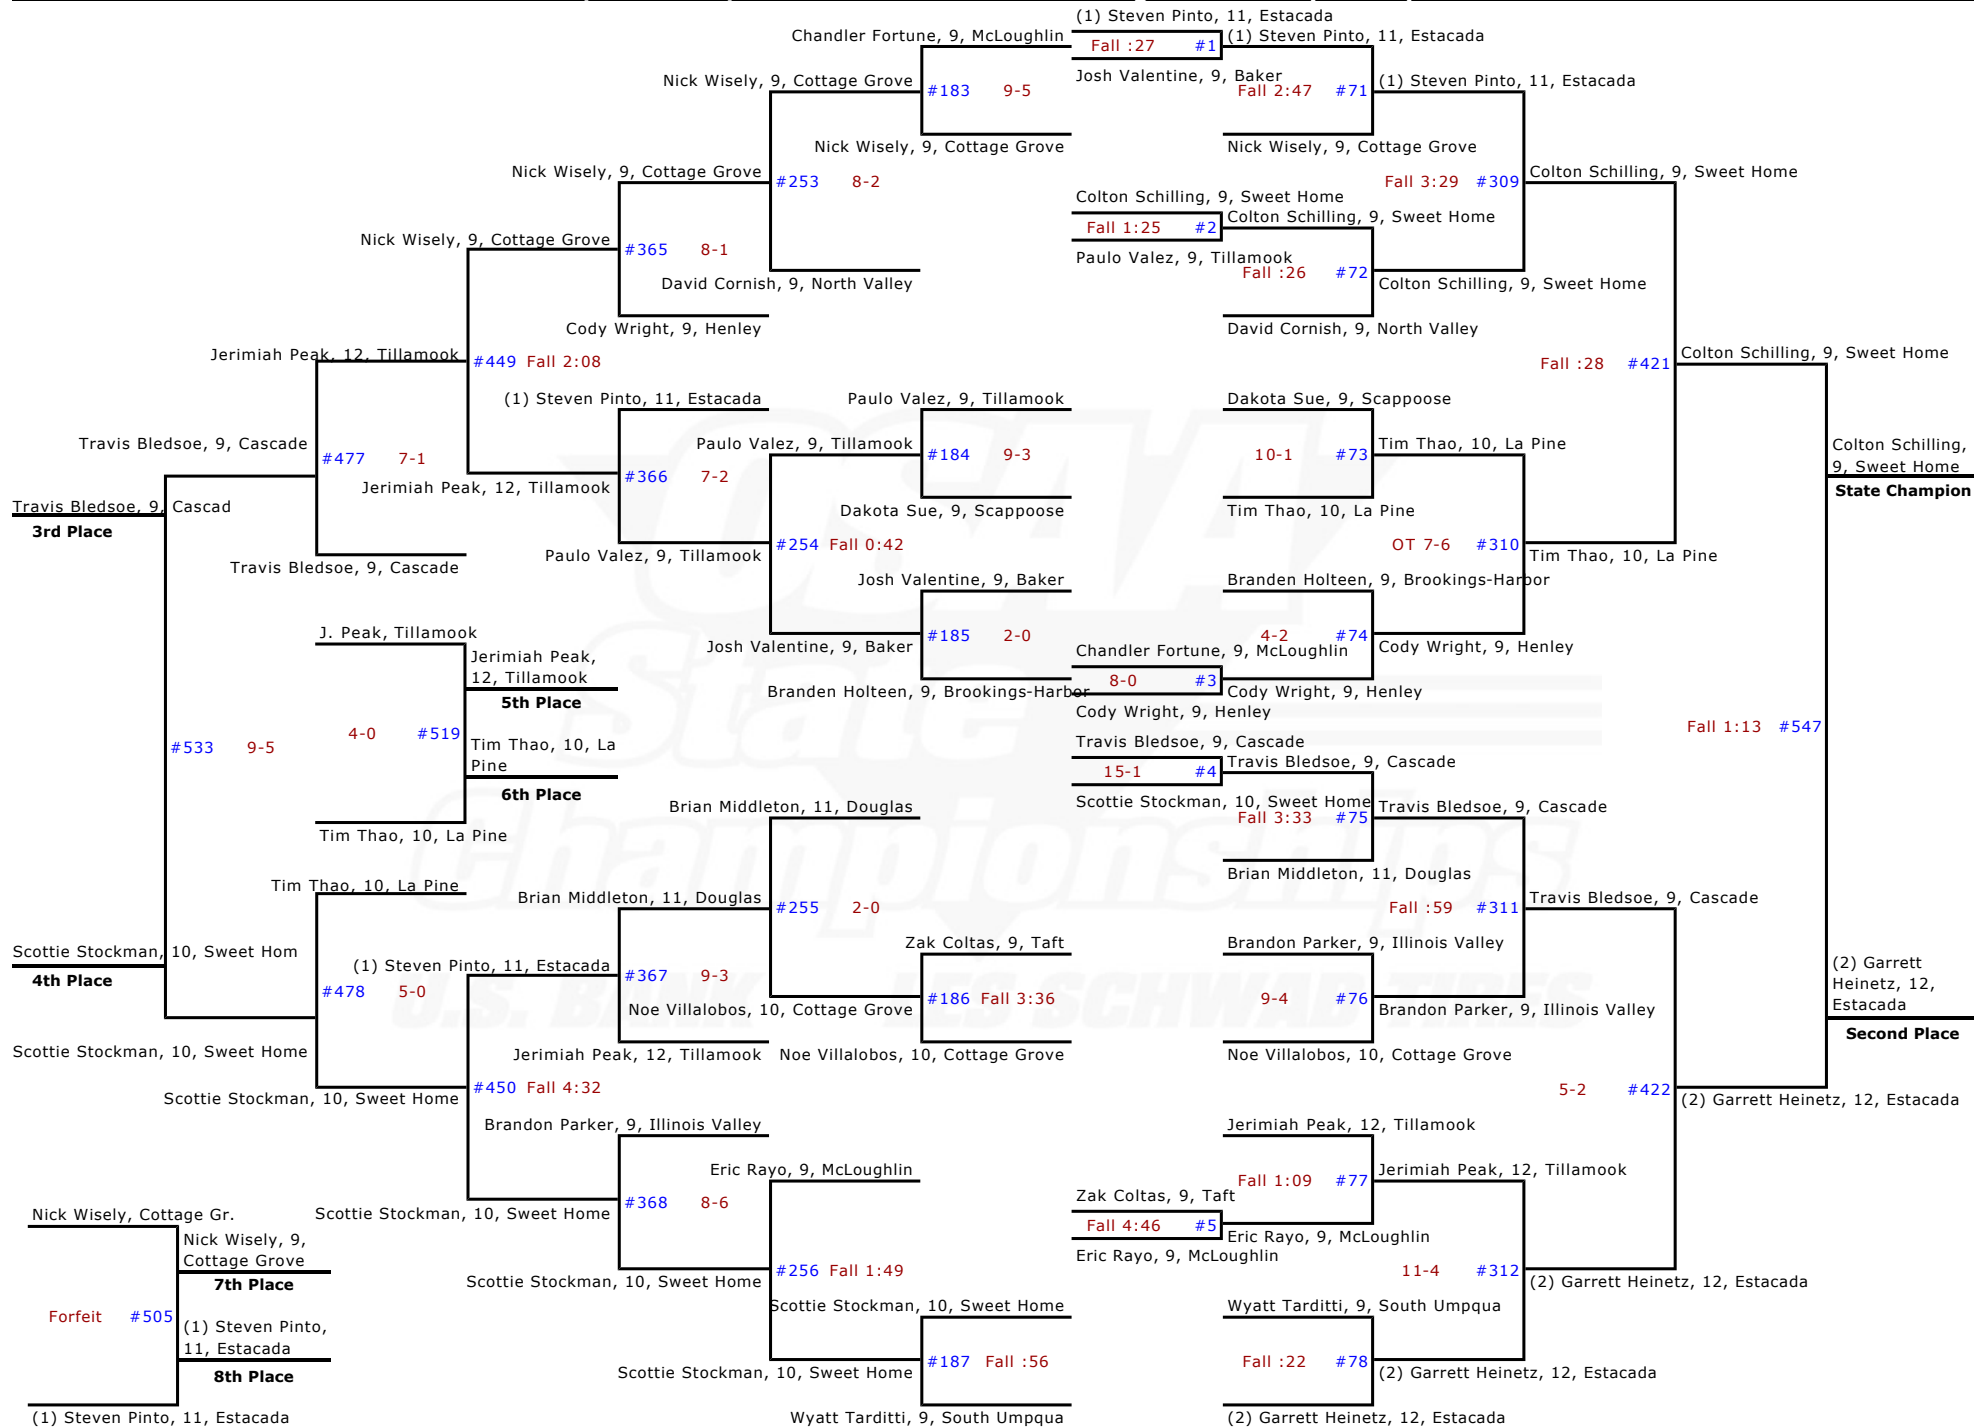

**OSAA 4A 2010
Team Scores
After Championship Finals**

1. Scappoose	195.0
2. Sweet Home	182.0
3. North Marion	146.0
4. Phoenix	141.5
5. Cascade	127.0
6. McLoughlin	115.5
7. Estacada	102.0
8. Ontario	98.5
9. Henley	95.0
10. Tillamook	83.5
11. Cottage Grove	68.0
12. Douglas	66.0
Illinois Valley	66.0
14. Molalla	64.5
15. Stayton	62.0
16. Philomath	49.5
17. Siuslaw	45.0
18. La Grande	42.5
19. Baker	42.0
20. North Bend	35.0
21. Astoria	34.0
22. Sutherlin	32.0
23. South Umpqua	30.5
24. Taft	27.0
25. North Valley	22.0
26. Elmira	21.0
27. Brookings-Harbor	20.5
28. Gladstone	20.0
29. Yamhill-Carlton	17.0
30. Junction City	13.0
31. La Pine	12.0
32. Banks	8.0
33. Central	6.0
34. Hidden Valley	5.0
35. Marist	3.0
Pleasant Hill	3.0
37. Sisters	1.0
38. Newport	0.0

2010 OSAA/U.S. Bank/Les Schwab Tires 4A Wrestling State Championships - 103 lbs