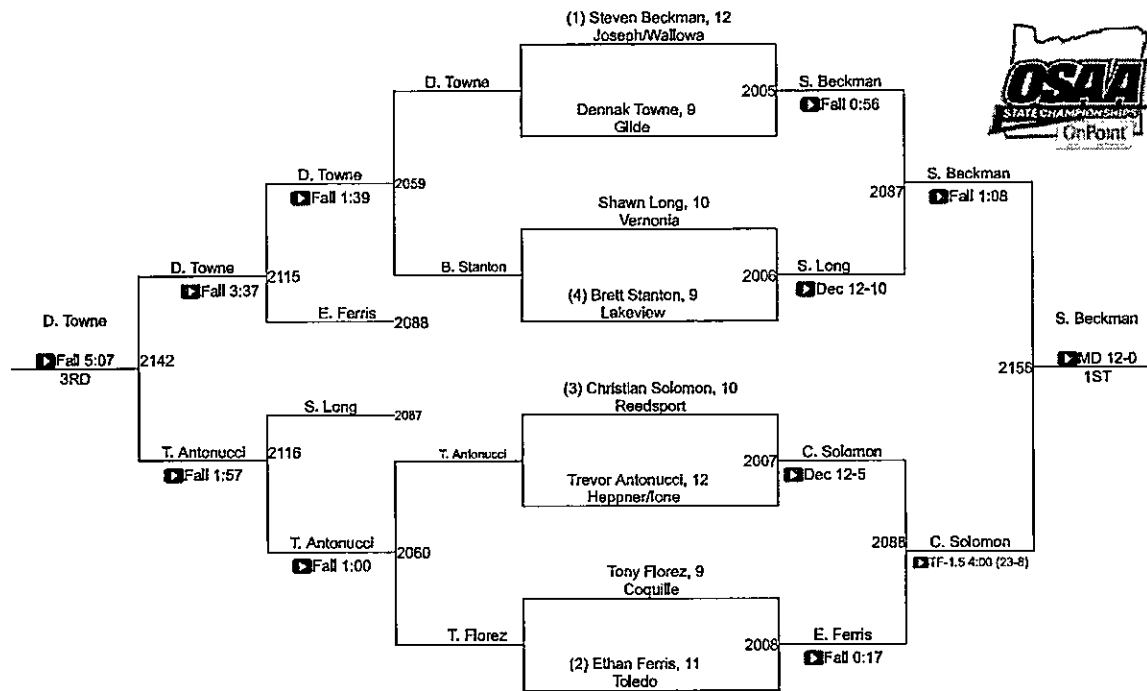

2019 OSA/OnPoint Community Credit Union Wrestling State Championships 2A/1A-113