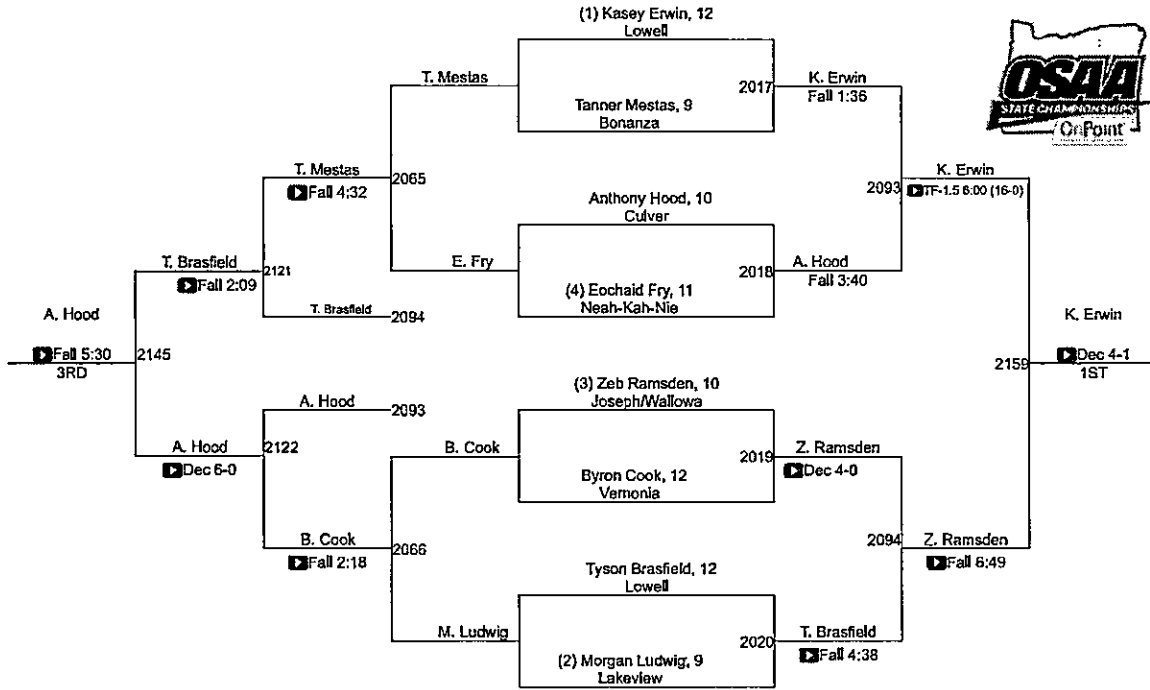

2019 OSAA/OnPoint Community Credit Union Wrestling State Championships 2A/1A-132