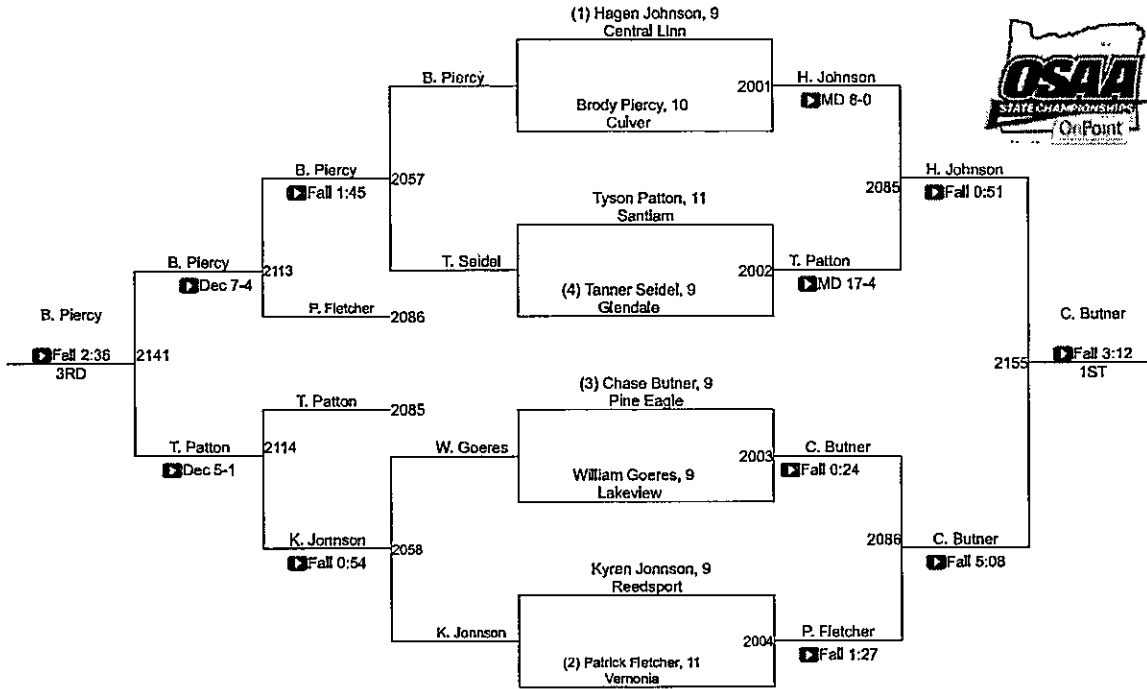

2019 OSA/OnPoint Community Credit Union Wrestling State Championships 2A/1A-106