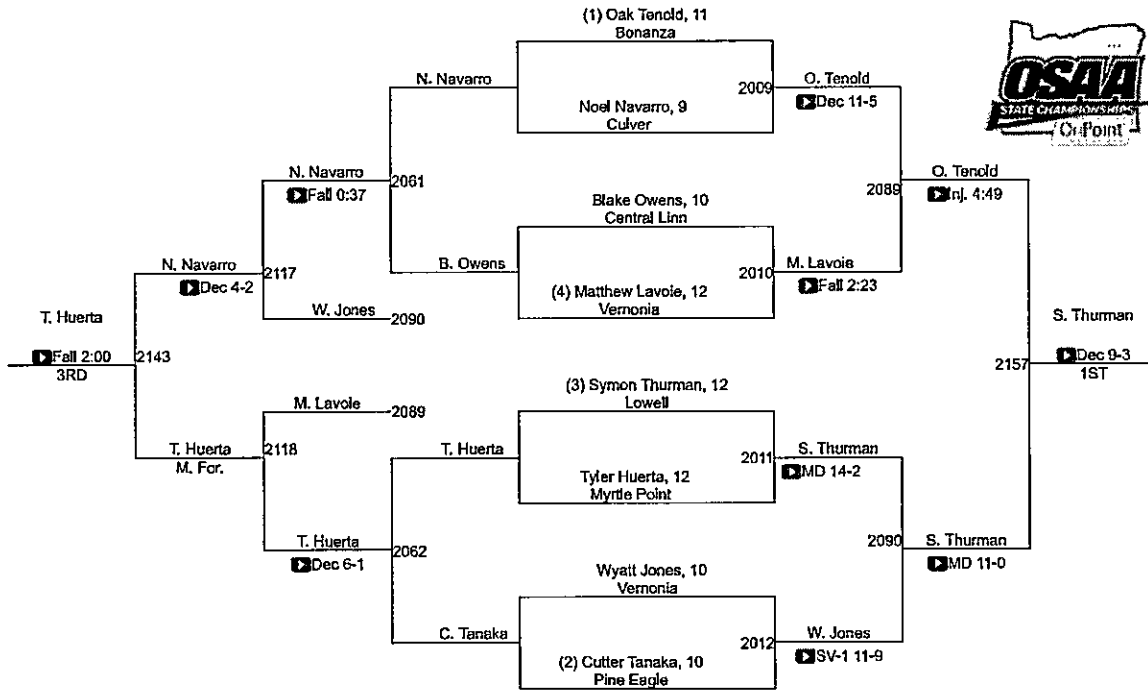

2019 OSAA/OnPoint Community Credit Union Wrestling State Championships 2A/1A-120