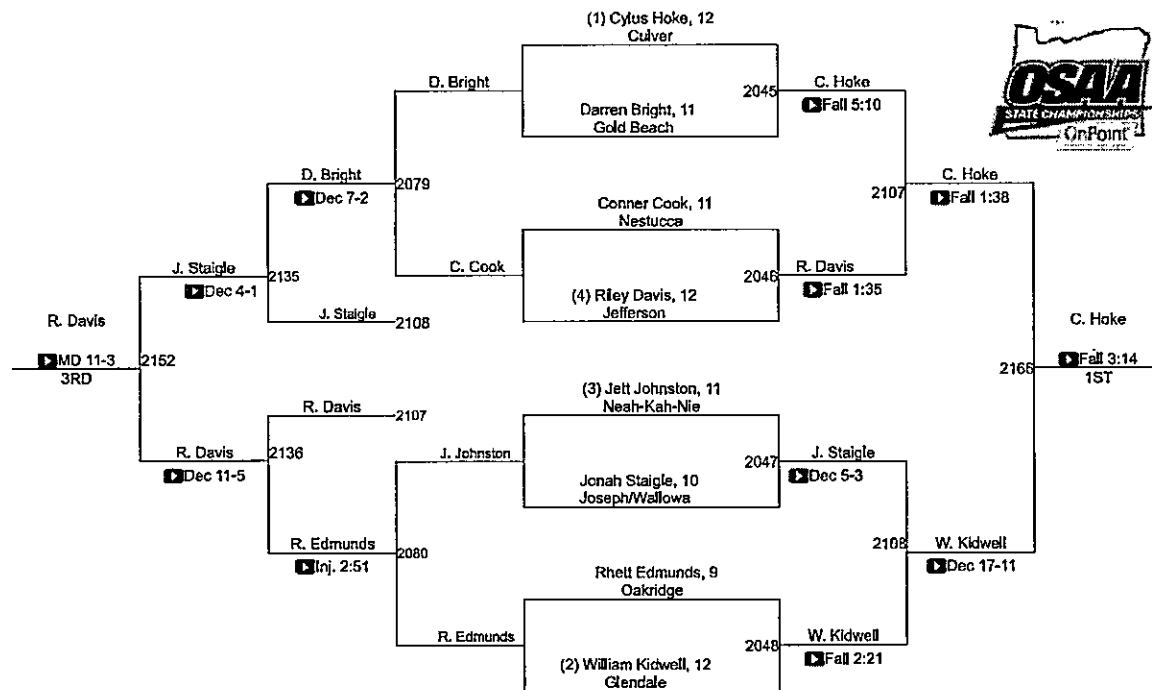

2019 OSAA/OnPoint Community Credit Union Wrestling State Championships 2A/1A-195