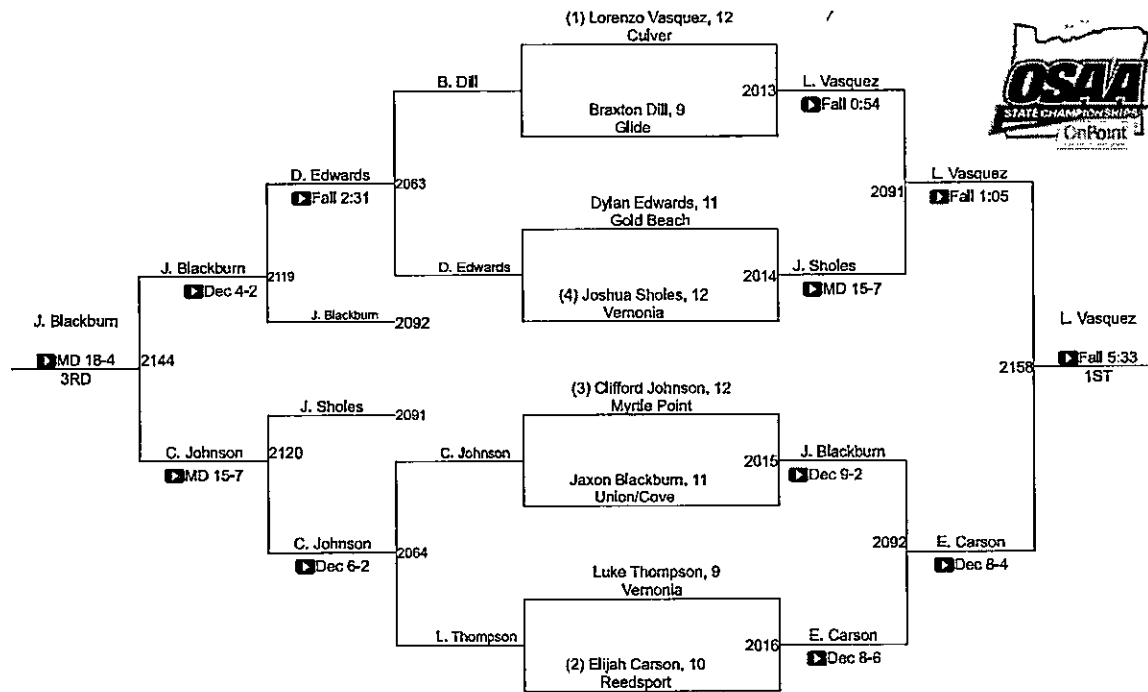

2019 OSAA/OnPoint Community Credit Union Wrestling State Championships 2A/1A-126