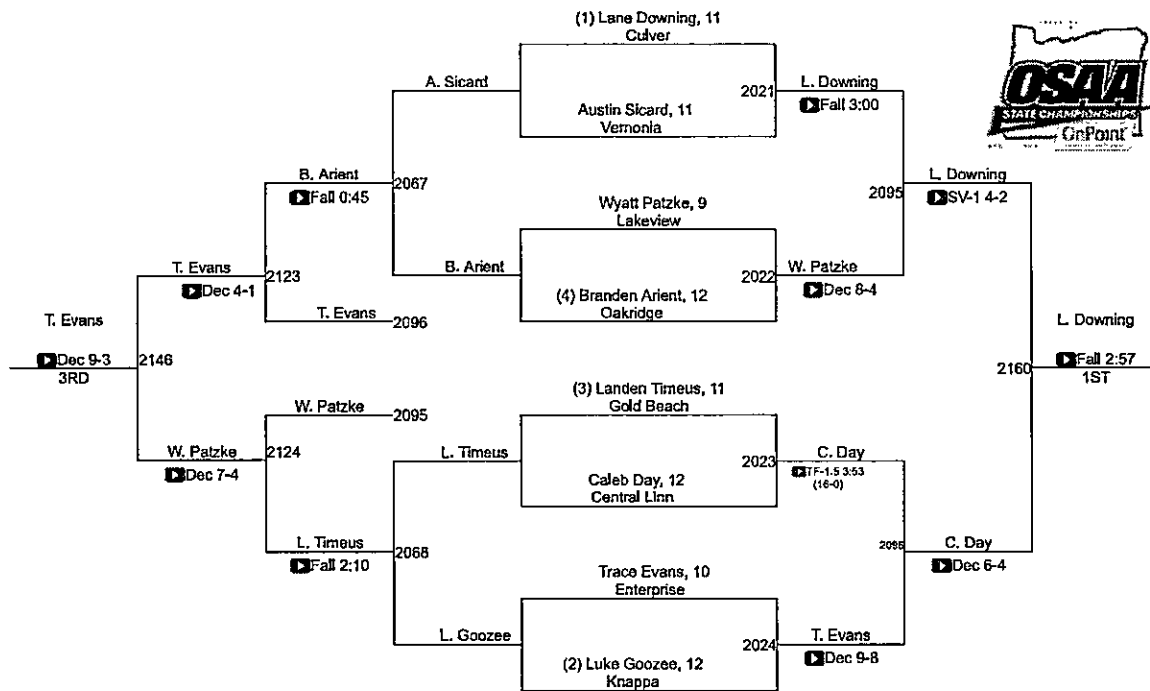

2019 OSAA/OnPoint Community Credit Union Wrestling State Championships 2A/1A-138