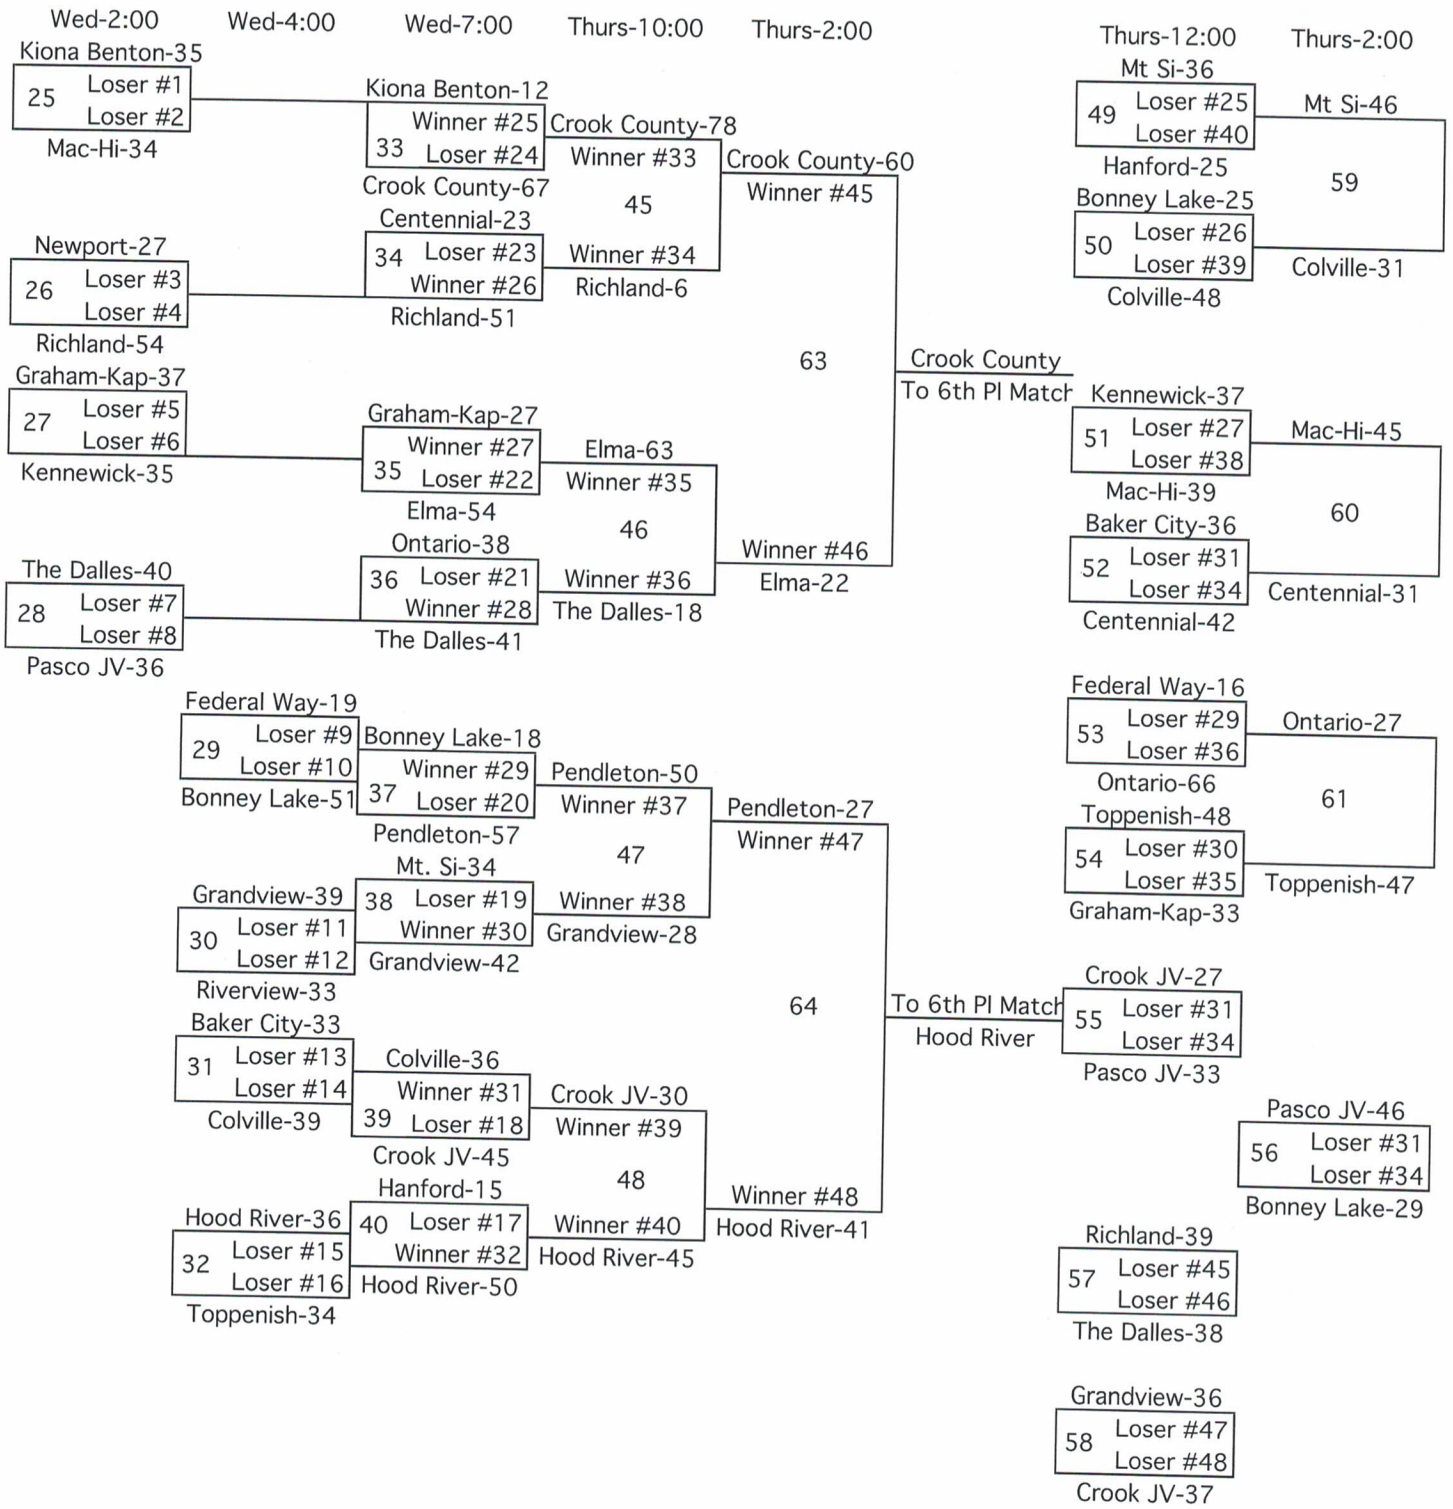

2007 Best of the West-Championship Brackets

2007 Best of the West-Consolation Brackets

Best of the West Dual Meet Tournament

Wed-10:00 Wed-12:00 Wed-2:00 Wed-4:00 Thurs-10:00 Thurs-2:00 Thurs-4:00

Best of the West Dual Meet Tournament

Wed-10:00 Wed-12:00 Wed-2:00 Wed-4:00 Thurs-10:00 Thurs-2:00 Thurs-4:00