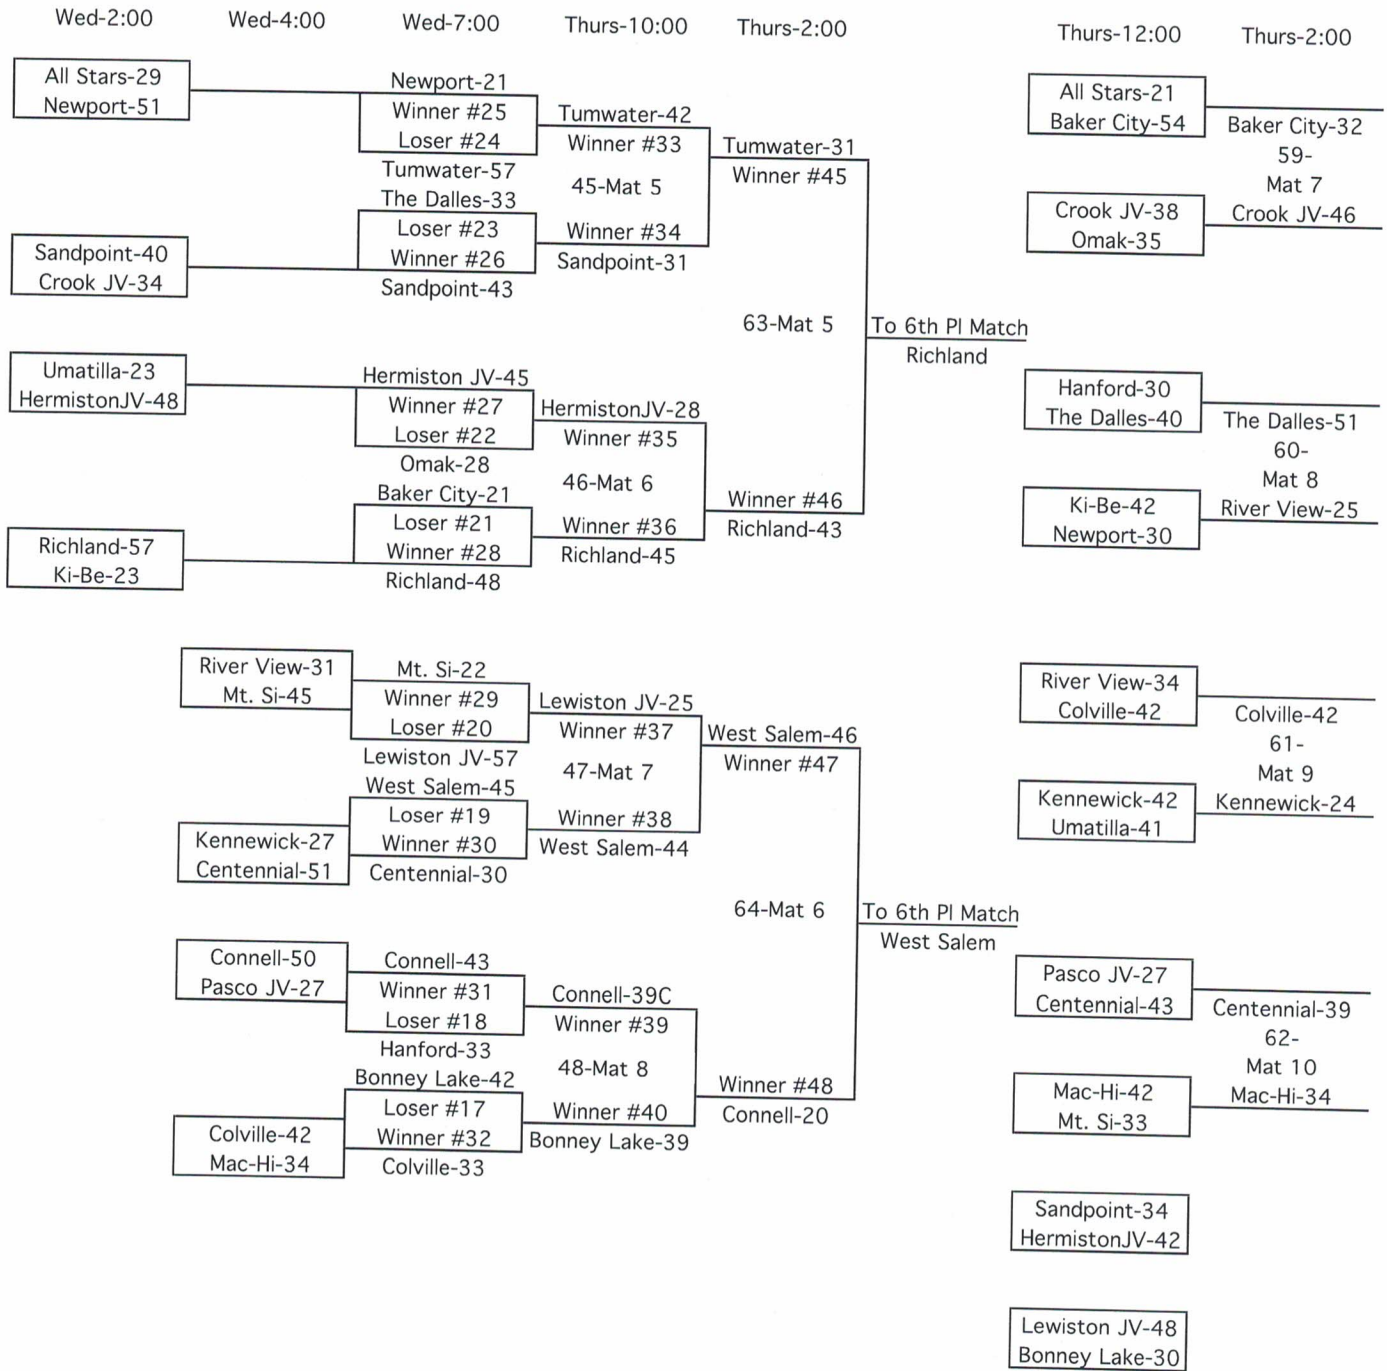

2007 Best of the West-Championship Brackets

2007 Best of the West-Consolation Brackets

Best of the West Dual Meet Tournament

Wed-10:00 Wed-12:00 Wed-2:00 Wed-4:00 Thurs-10:00 Thurs-2:00 Thurs-4:00

Best of the West Dual Meet Tournament

Wed-10:00 Wed-12:00 Wed-2:00 Wed-4:00 Thurs-10:00 Thurs-2:00 Thurs-4:00