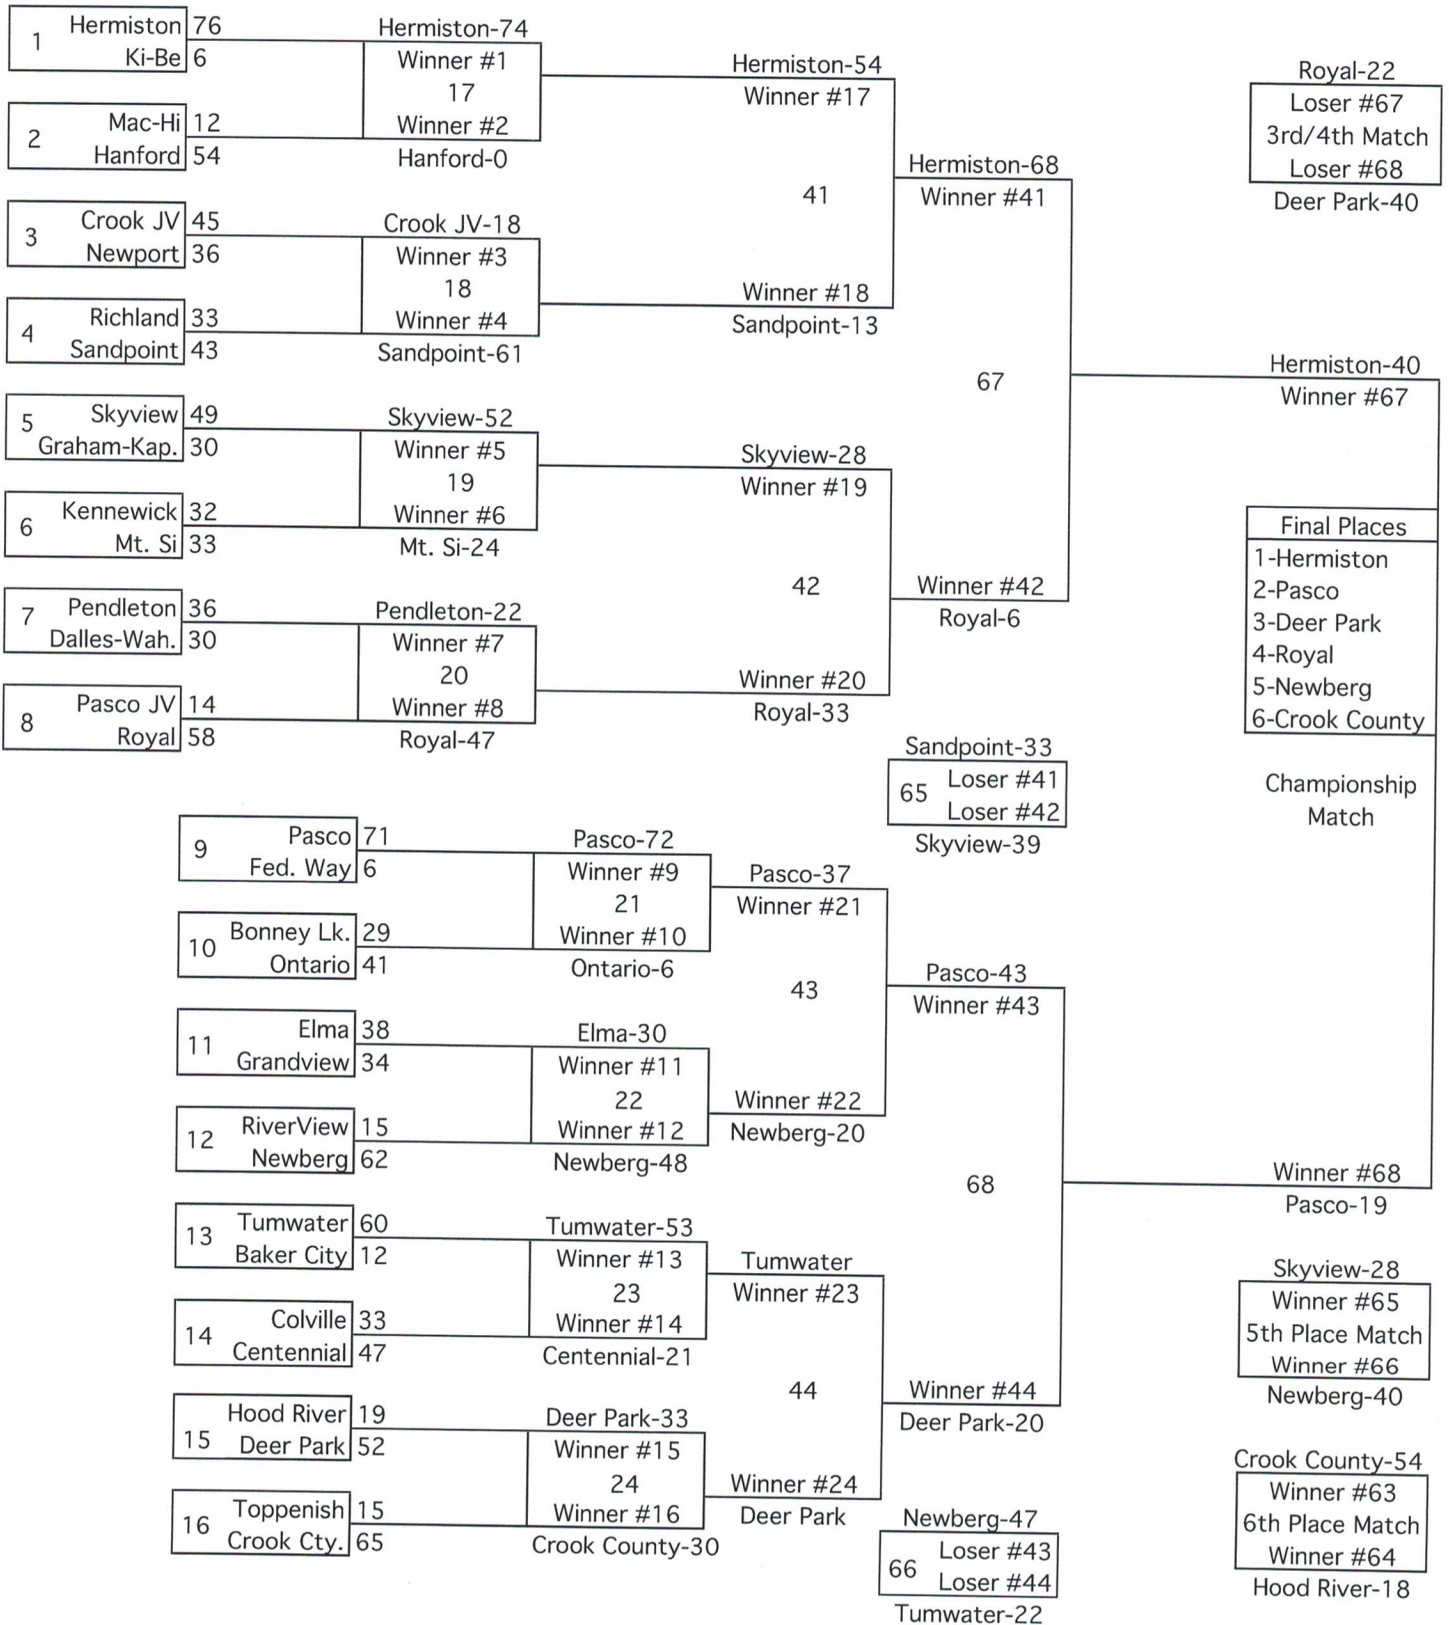

2007 Best of the West-Championship Brackets

2007 Best of the West-Consolation Brackets

Best of the West Dual Meet Tournament

Wed-10:00 Wed-12:00 Wed-2:00 Wed-4:00 Thurs-10:00 Thurs-2:00 Thurs-4:00

Best of the West Dual Meet Tournament

Wed-10:00 Wed-12:00 Wed-2:00 Wed-4:00 Thurs-10:00 Thurs-2:00 Thurs-4:00