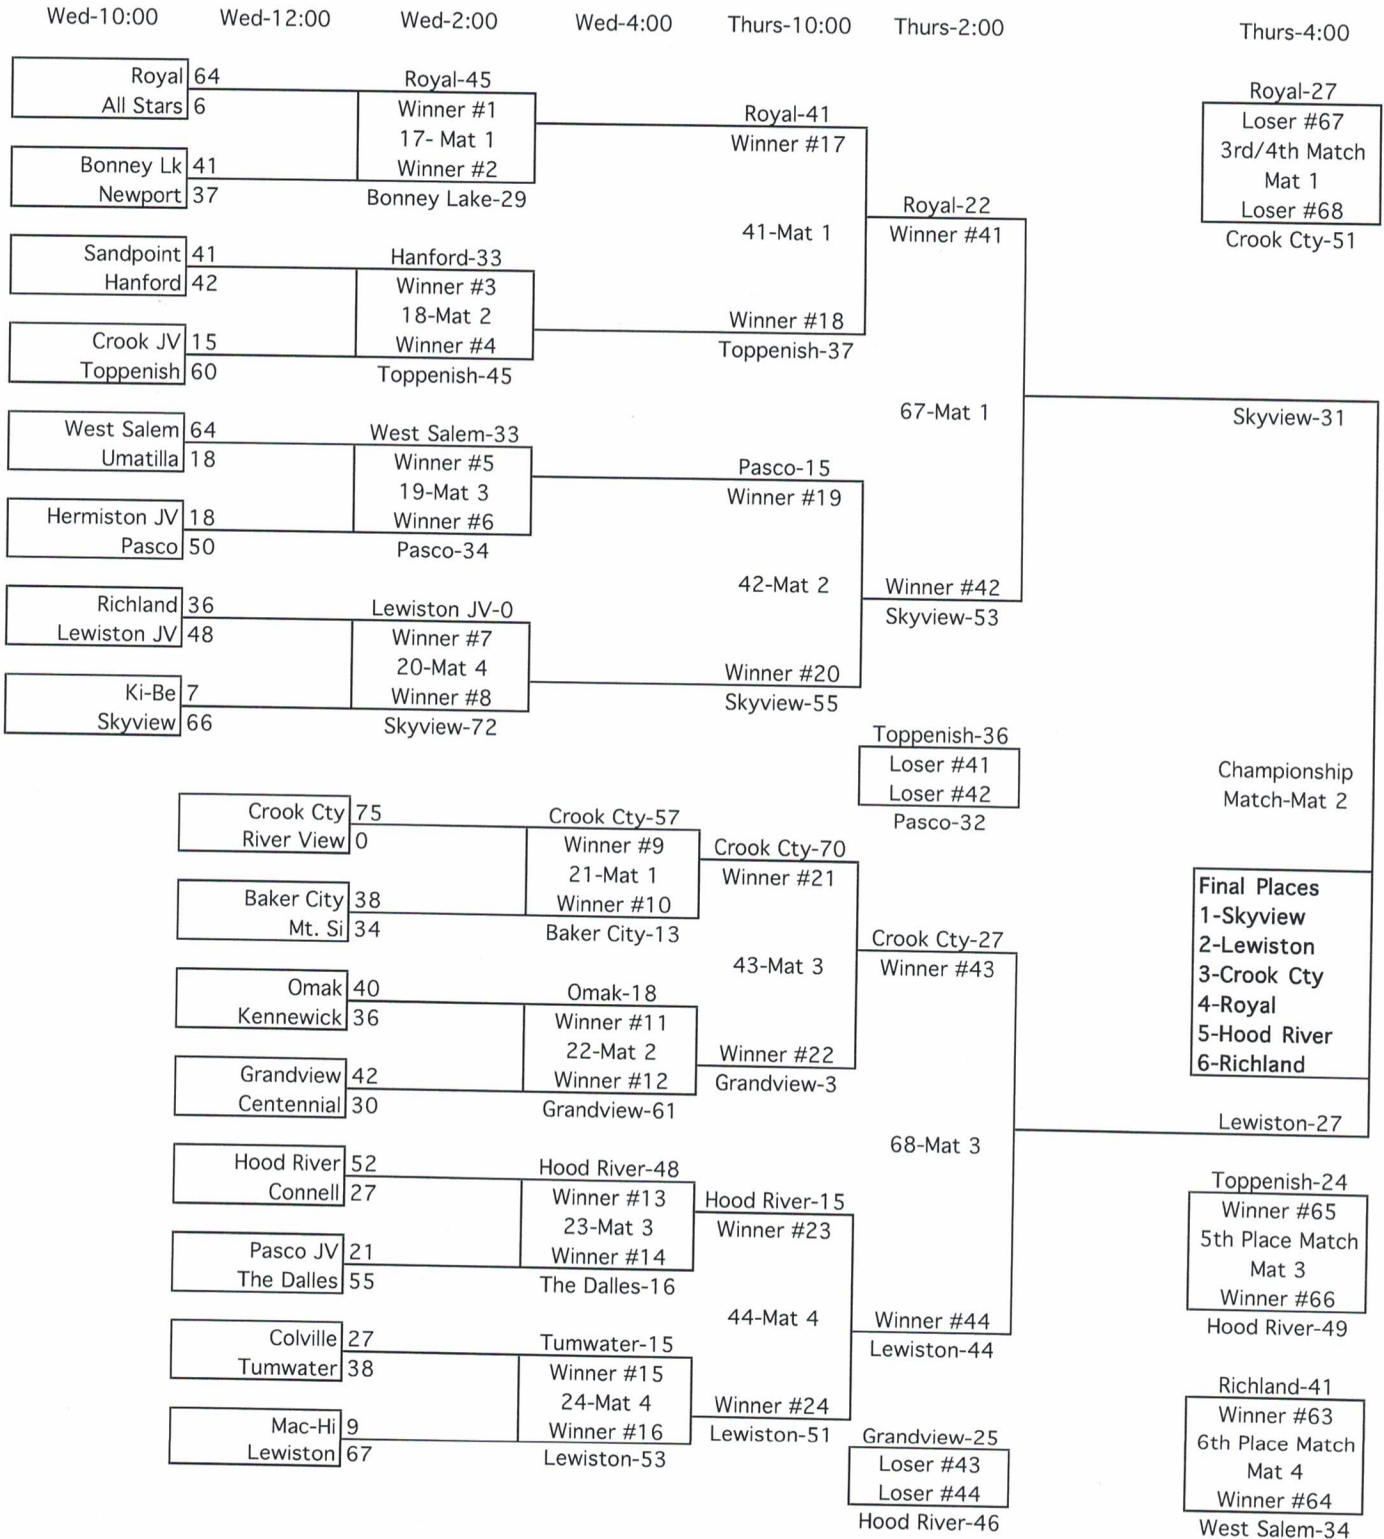

2007 Best of the West-Championship Brackets

2007 Best of the West-Consolation Brackets

Best of the West Dual Meet Tournament

Wed-10:00 Wed-12:00 Wed-2:00 Wed-4:00 Thurs-10:00 Thurs-2:00 Thurs-4:00

Best of the West Dual Meet Tournament

Wed-10:00 Wed-12:00 Wed-2:00 Wed-4:00 Thurs-10:00 Thurs-2:00 Thurs-4:00