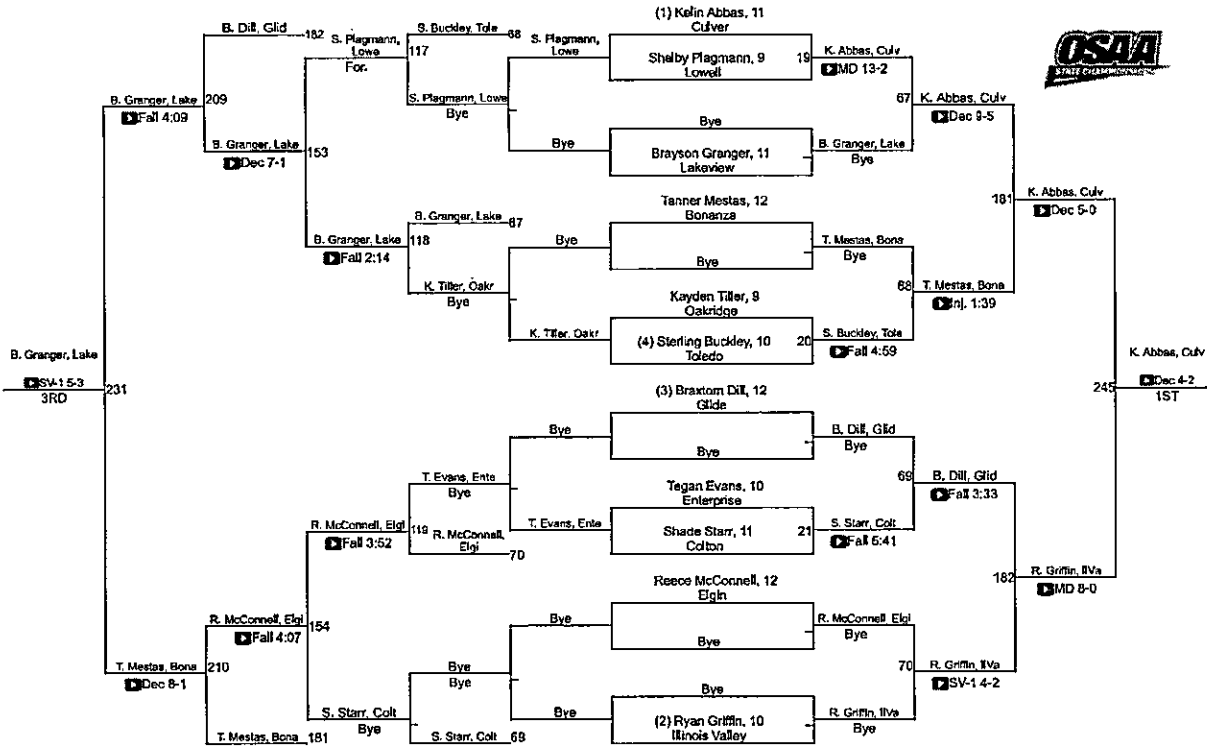

132

2022 OSAA/OnPoint Community Credit Union 2A/1A Wrestling State Championships

138

2022 OSAA/OnPoint Community Credit Union 2A/1A Wrestling State Championships

145

2022 OSAA/OnPoint Community Credit Union 2A/1A Wrestling State Championships

152

2022 OSAA/OnPoint Community Credit Union 2A/1A Wrestling State Championships

182

2022 OSAA/OnPoint Community Credit Union 2A/1A Wrestling State Championships

195

2022 OSAA/OnPoint Community Credit Union 2A/1A Wrestling State Championships