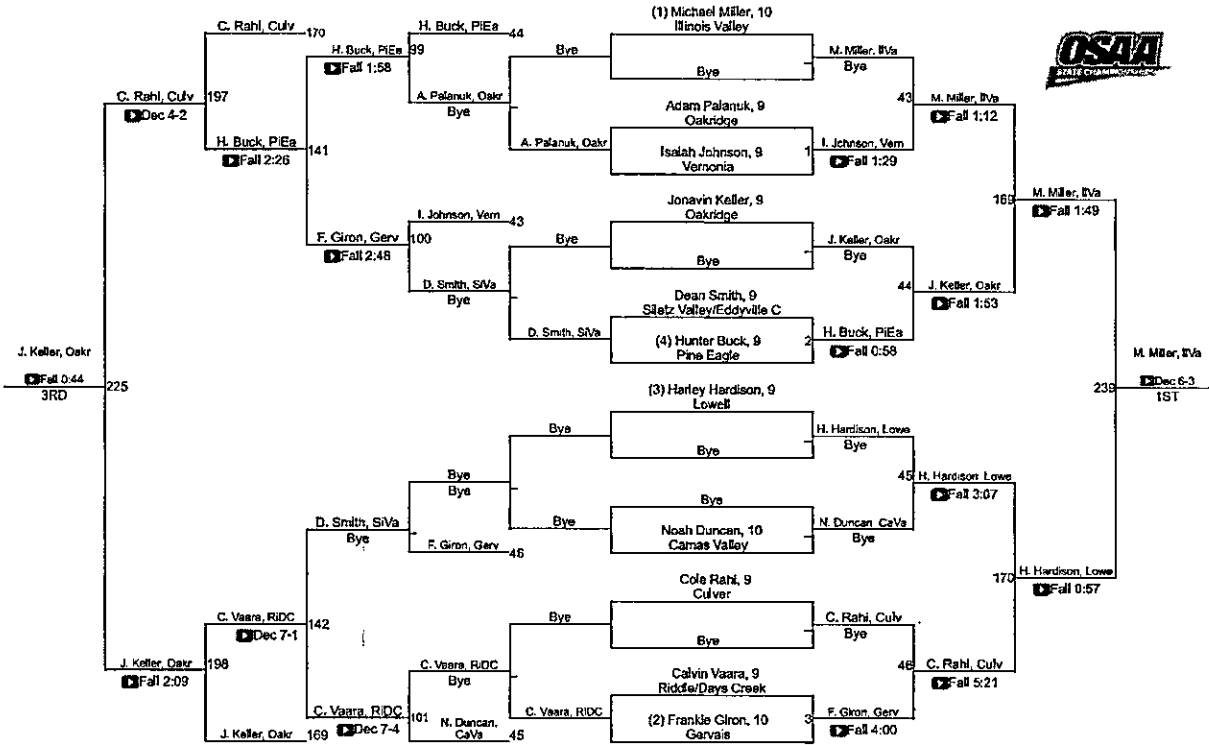

2022 OSAA/OnPoint Community Credit Union 2A/1A Wrestling State Championships

106