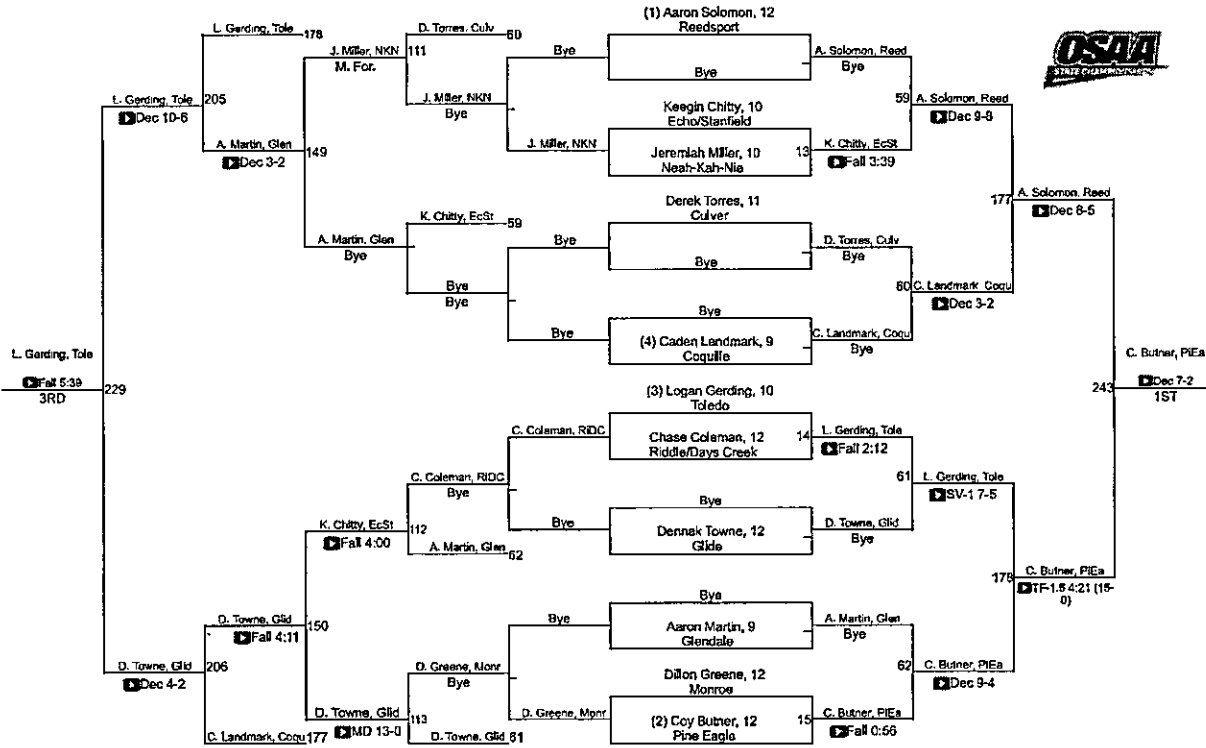

2022 OSAA/OnPoint Community Credit Union 2A/1A Wrestling State Championships

132