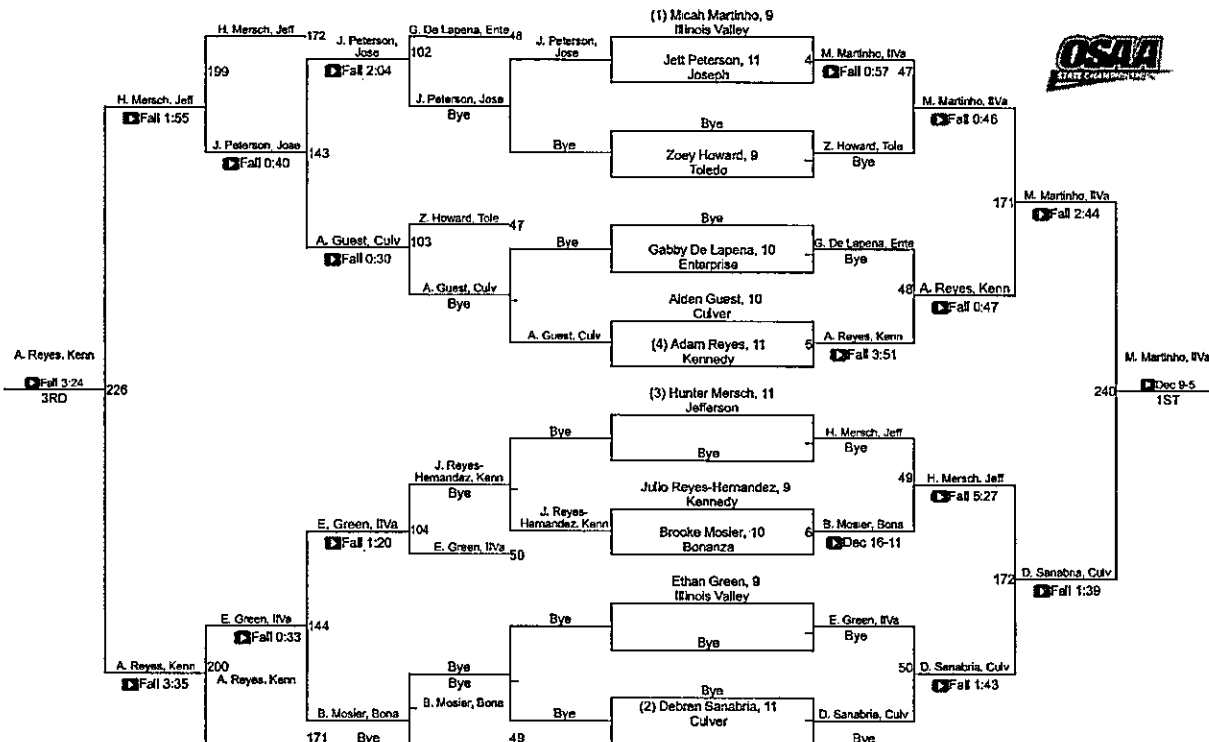

2022 OSAA/OnPoint Community Credit Union 2A/1A Wrestling State Championships

113