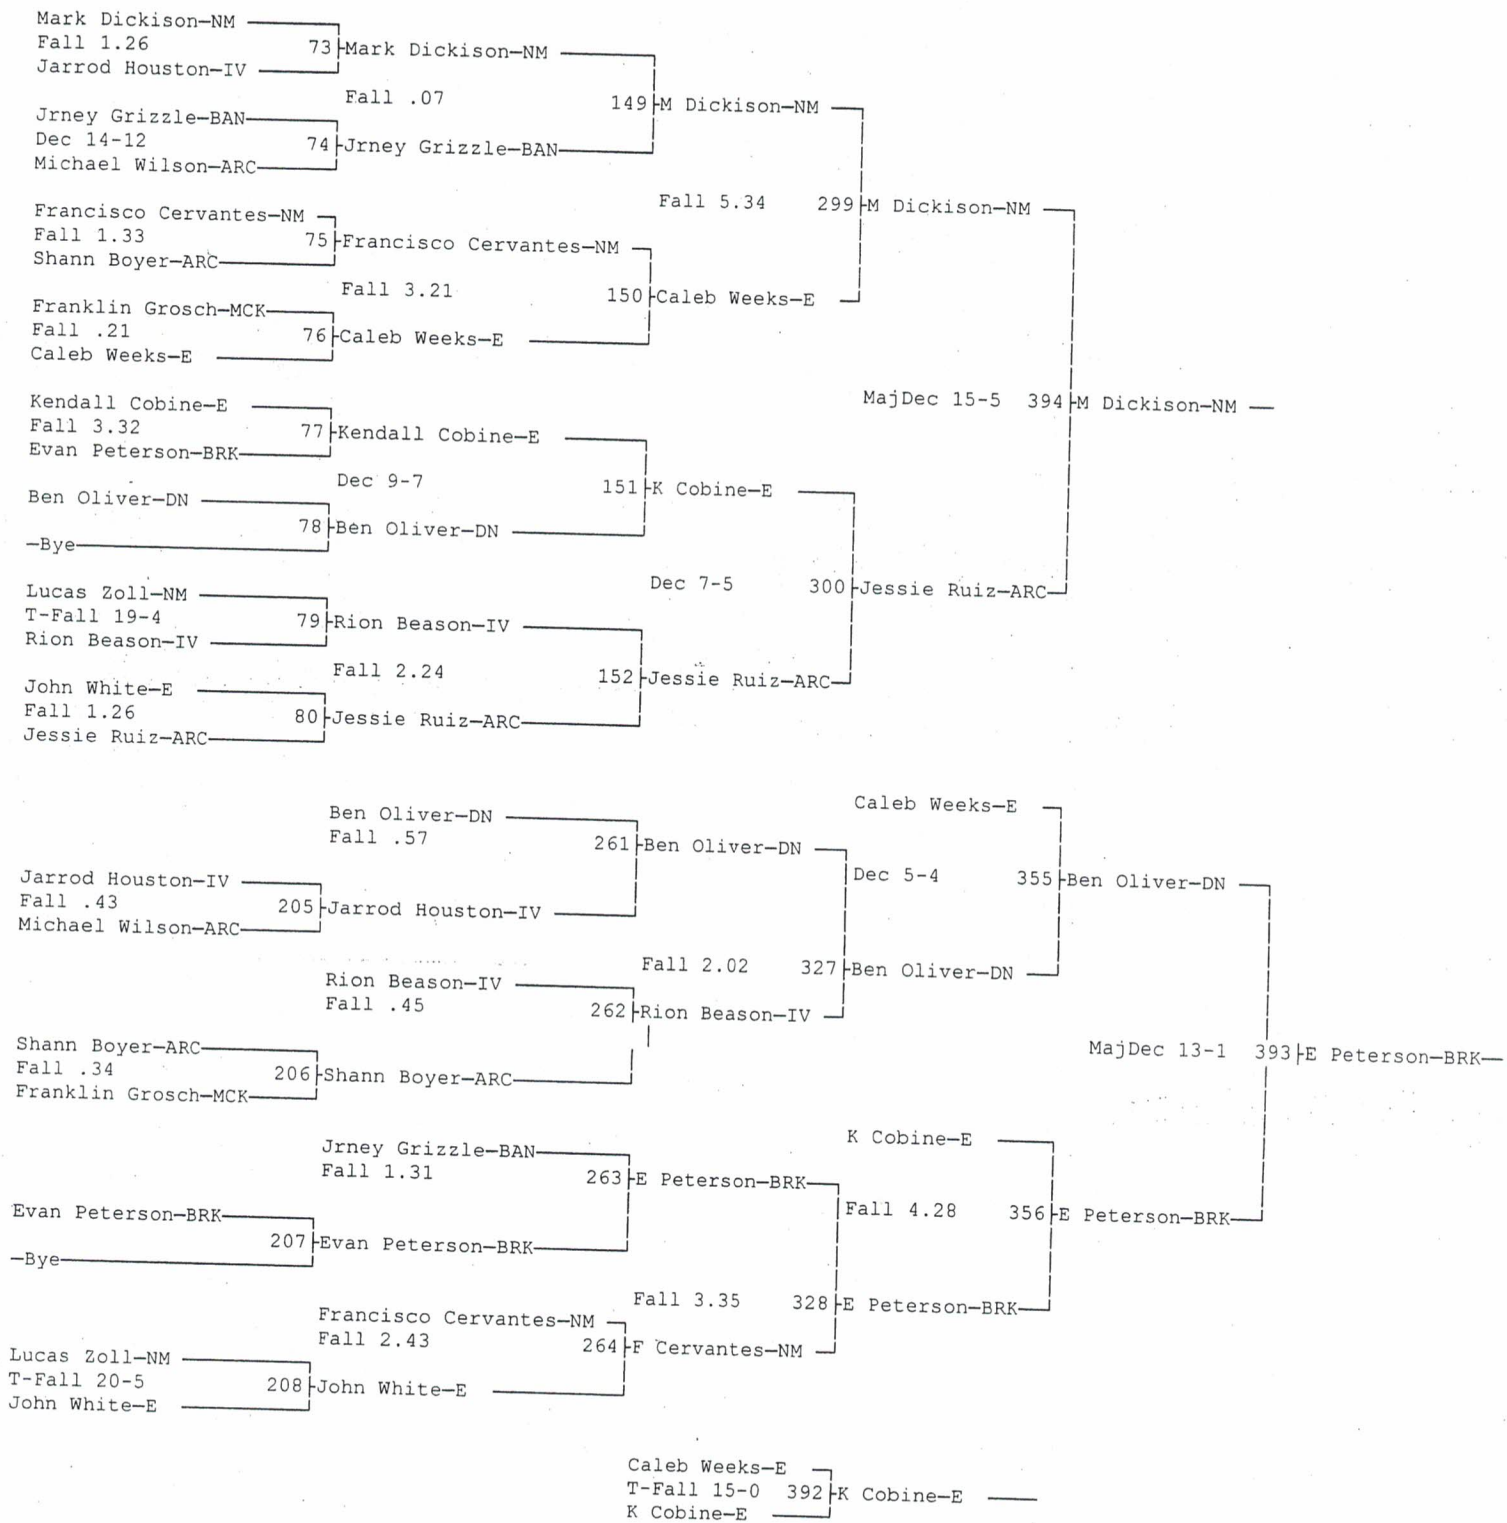

25th Battle At The Border

12-1-07

Wt Class: 160