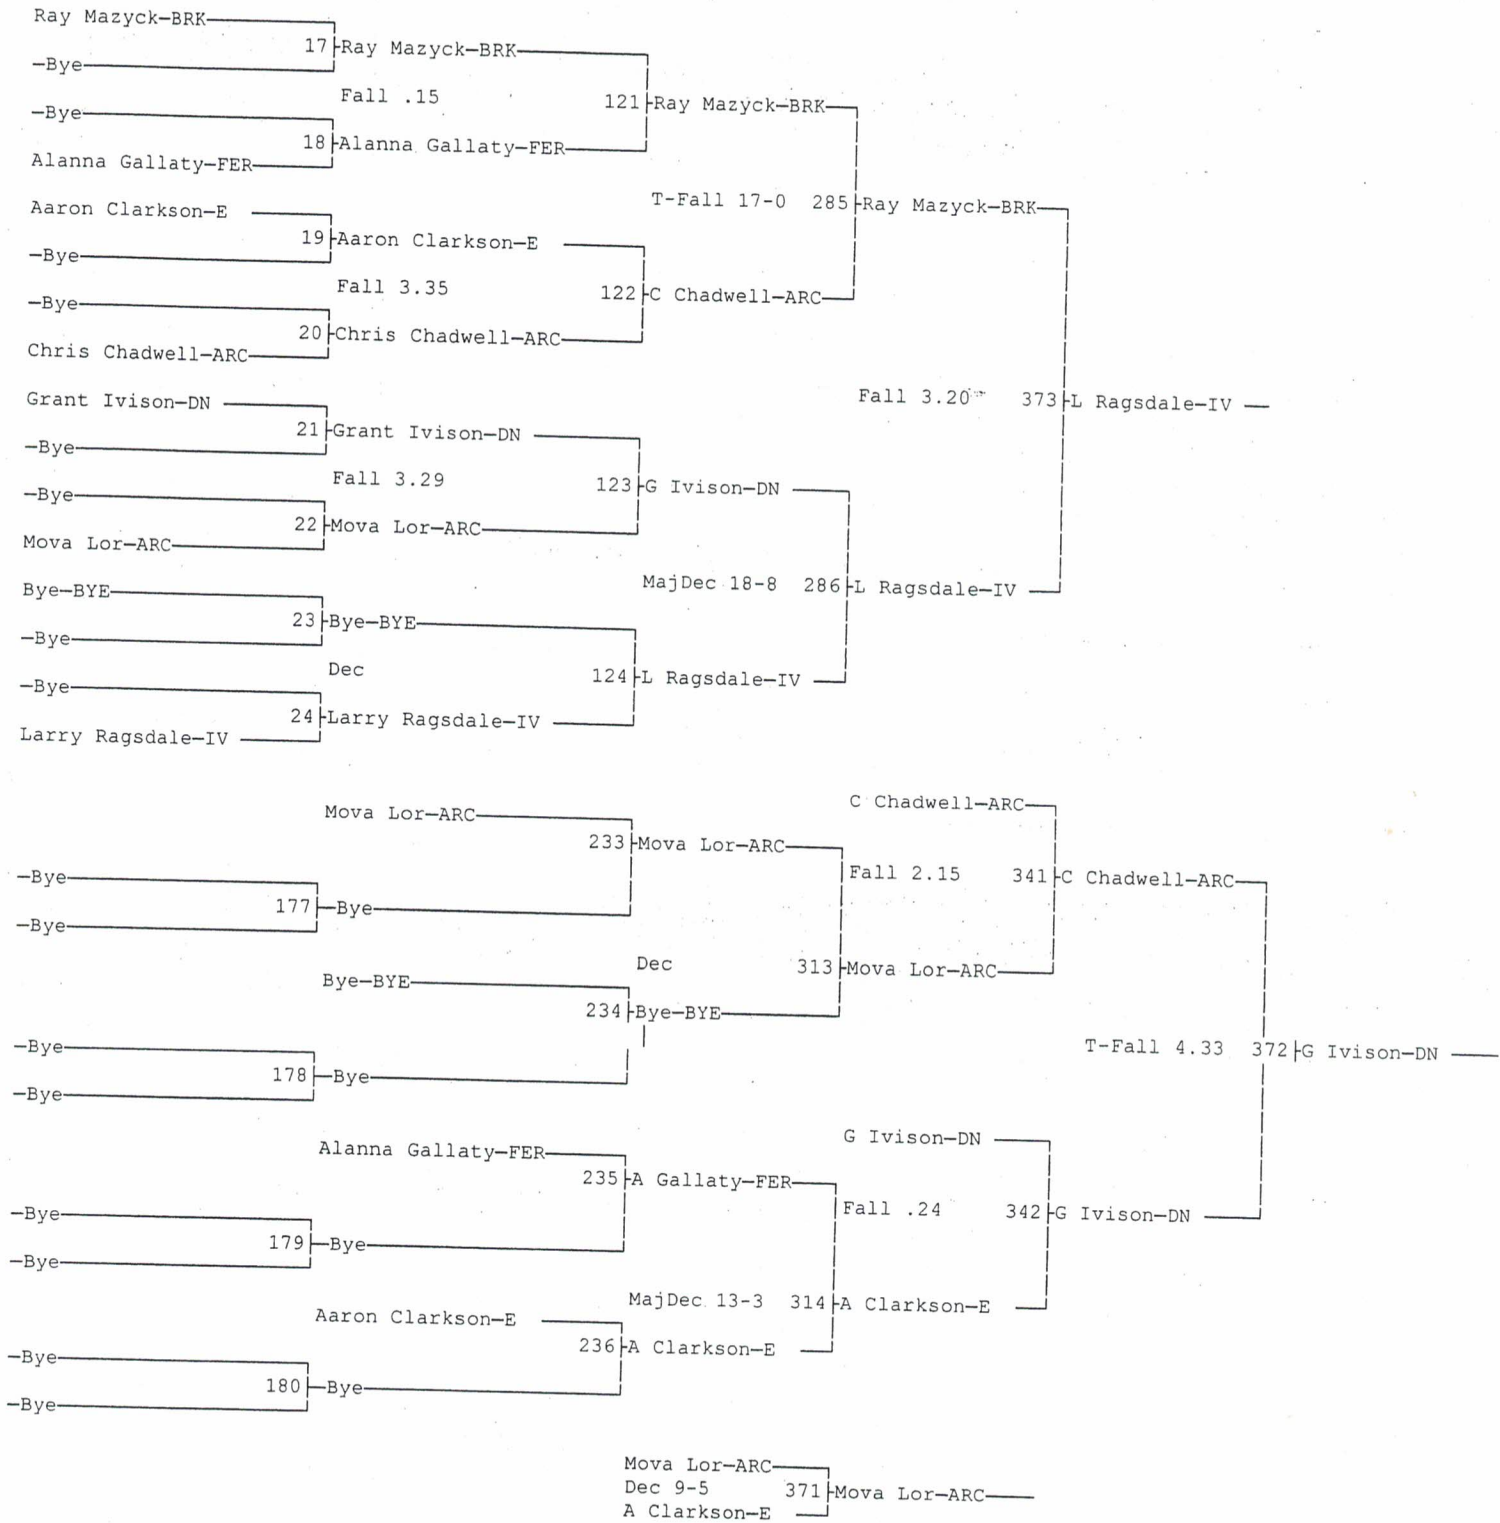

25th Battle At The Border

12-1-07

Wt Class: 119