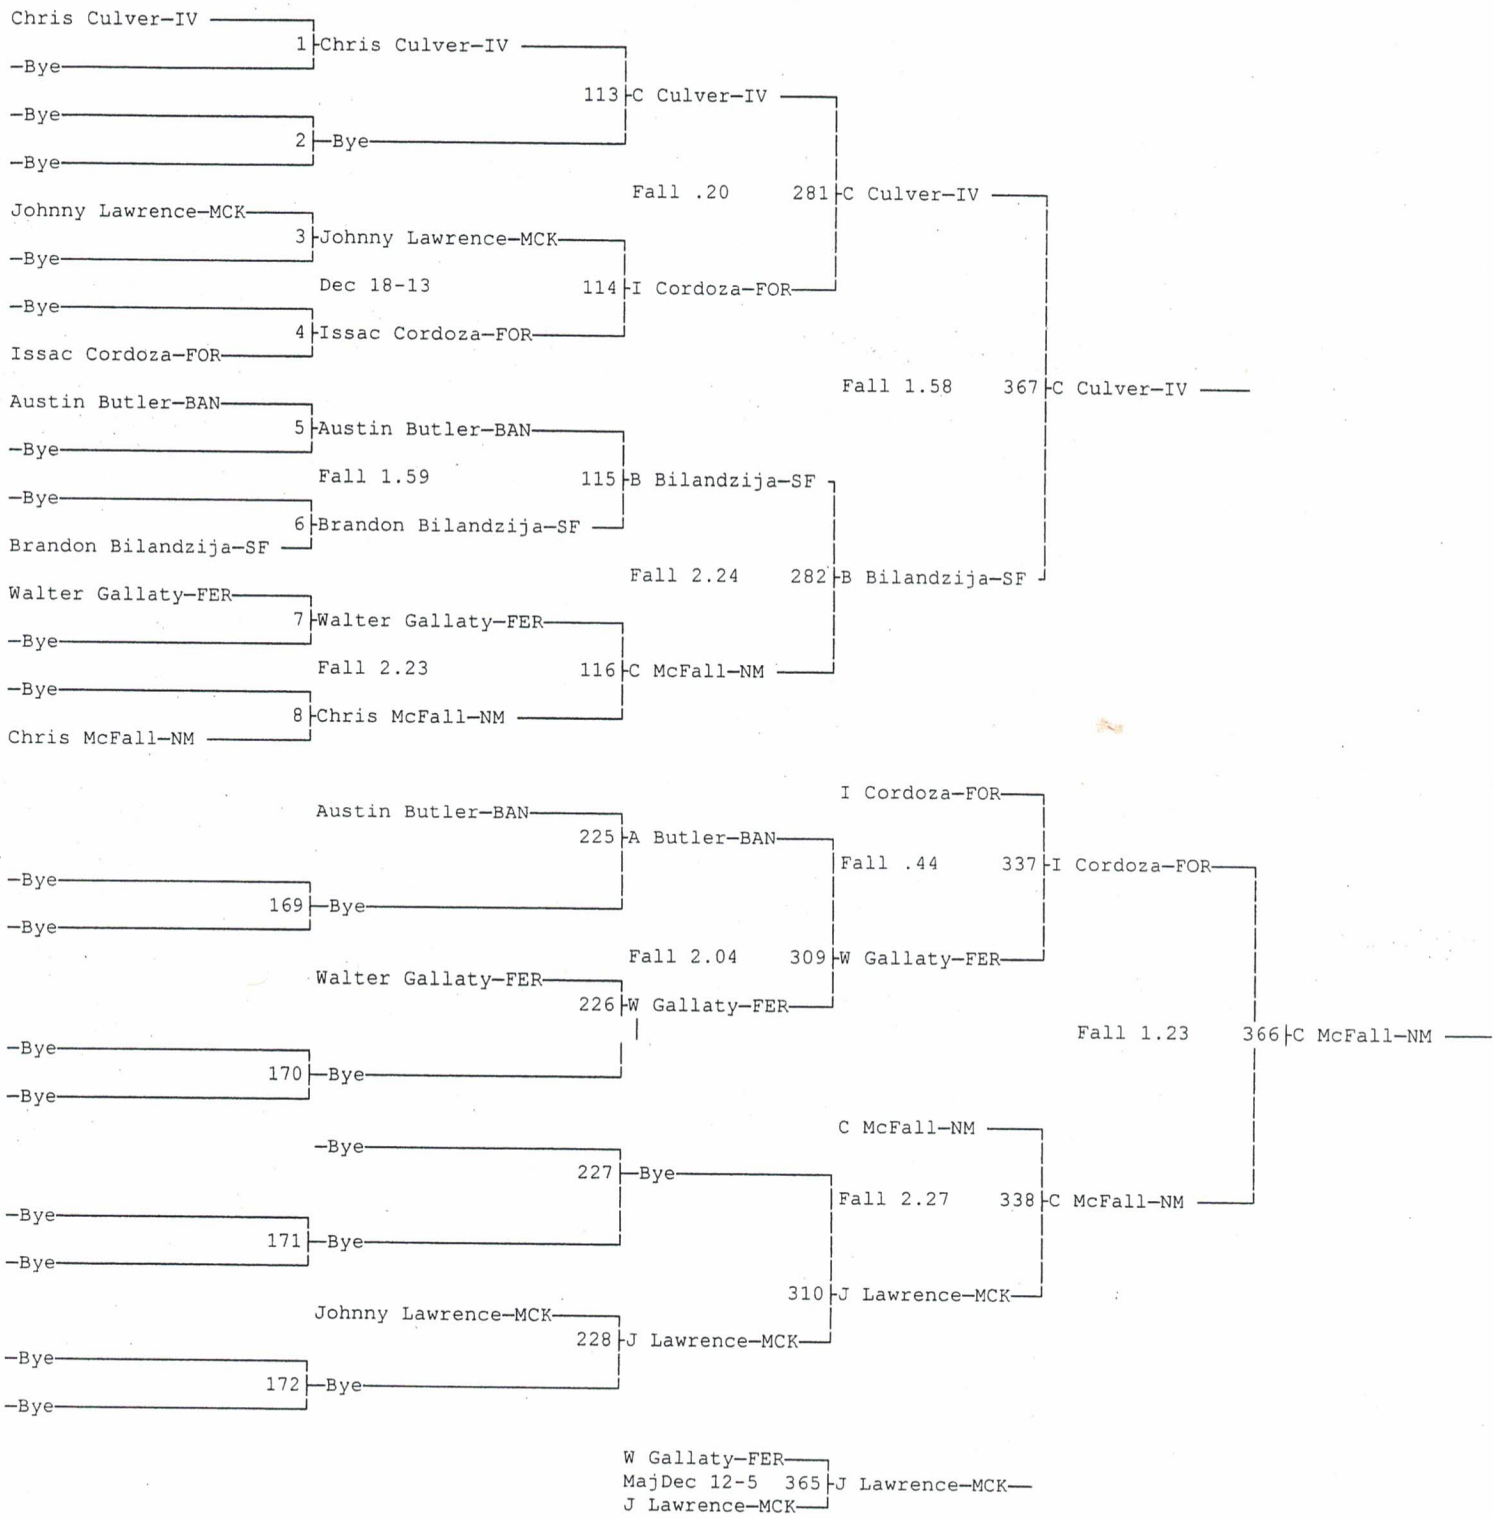

25th Battle At The Border
12-1-07

Place	Score	Name
1	100.0	Illinois Valley
2	90.0	Brookings
3	84.0	North Medford
4	72.5	Arcata
5	63.5	Eureka
6	42.5	Del Norte
7	37.0	Fortuna
8	28.5	South Fork
9	28.0	McKinleyville
10	9.0	Bandon
11	7.0	Ferndale
12	0.0	Hoopa
	0.0	Team 12
	0.0	Team 13
	0.0	Team 14
	0.0	Team 15
17	17.0	Team 16

Mail Tribune
591-776-4479

25th Battle At The Border

12-1-07

Wt Class: 103