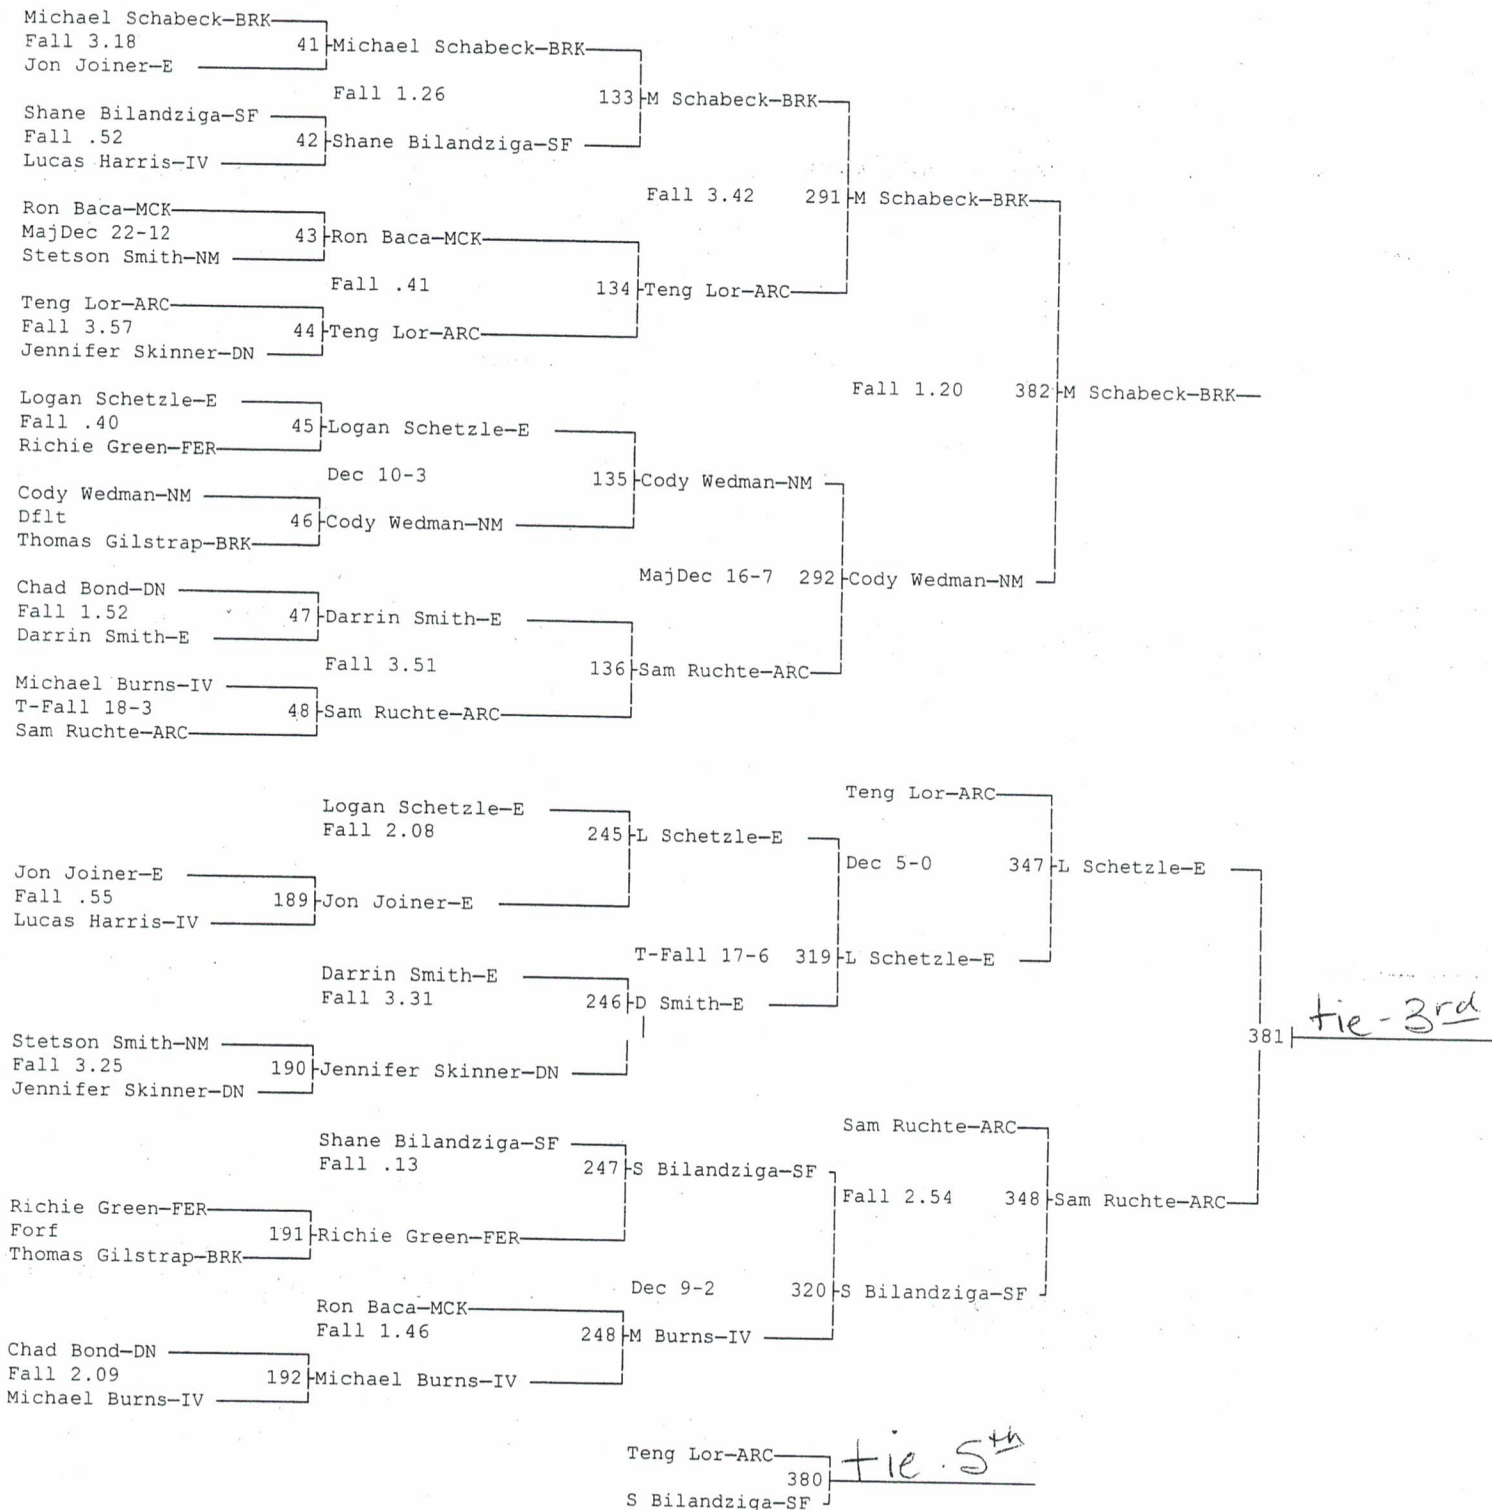

25th Battle At The Border

12-1-07

Wt Class: 135