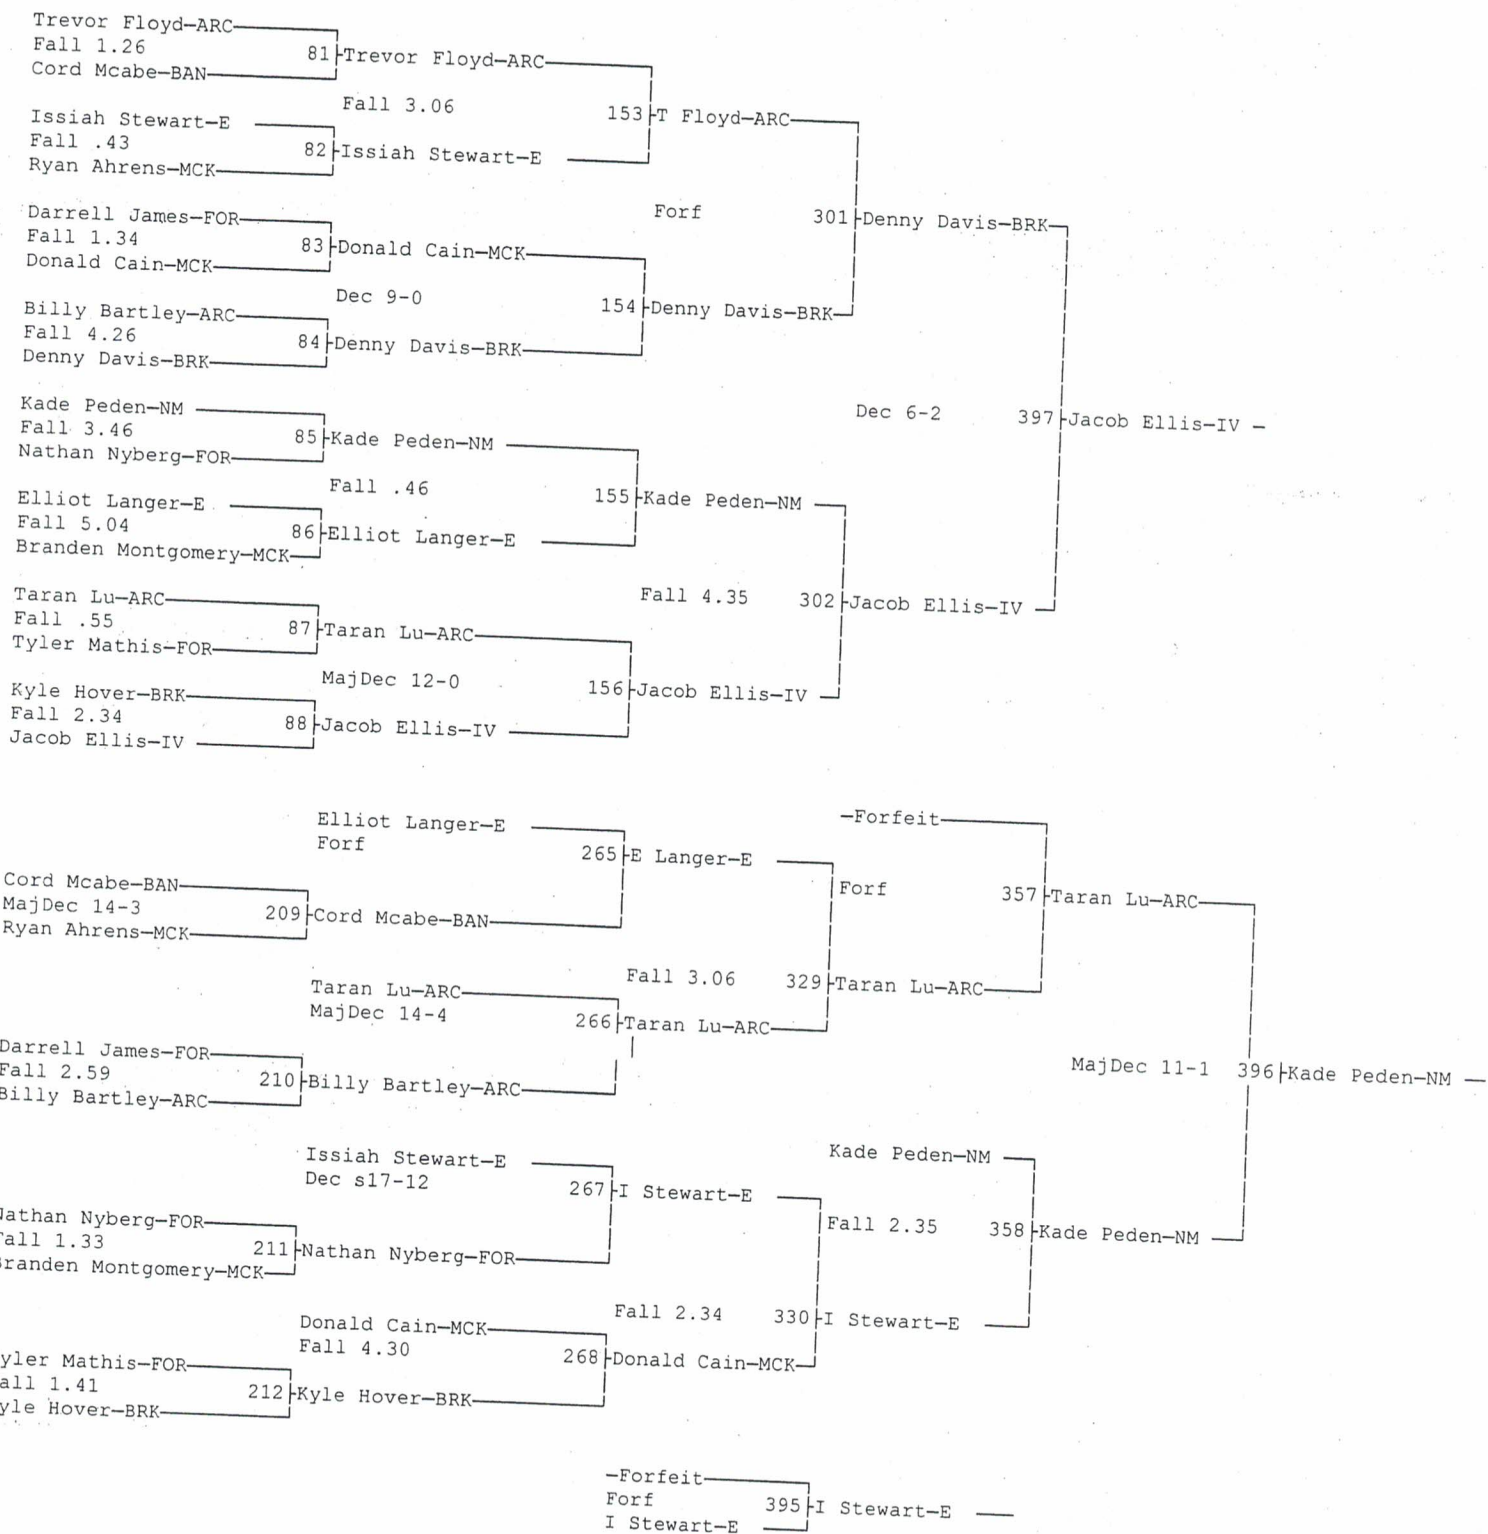

25th Battle At The Border

12-1-07

Wt Class: 171