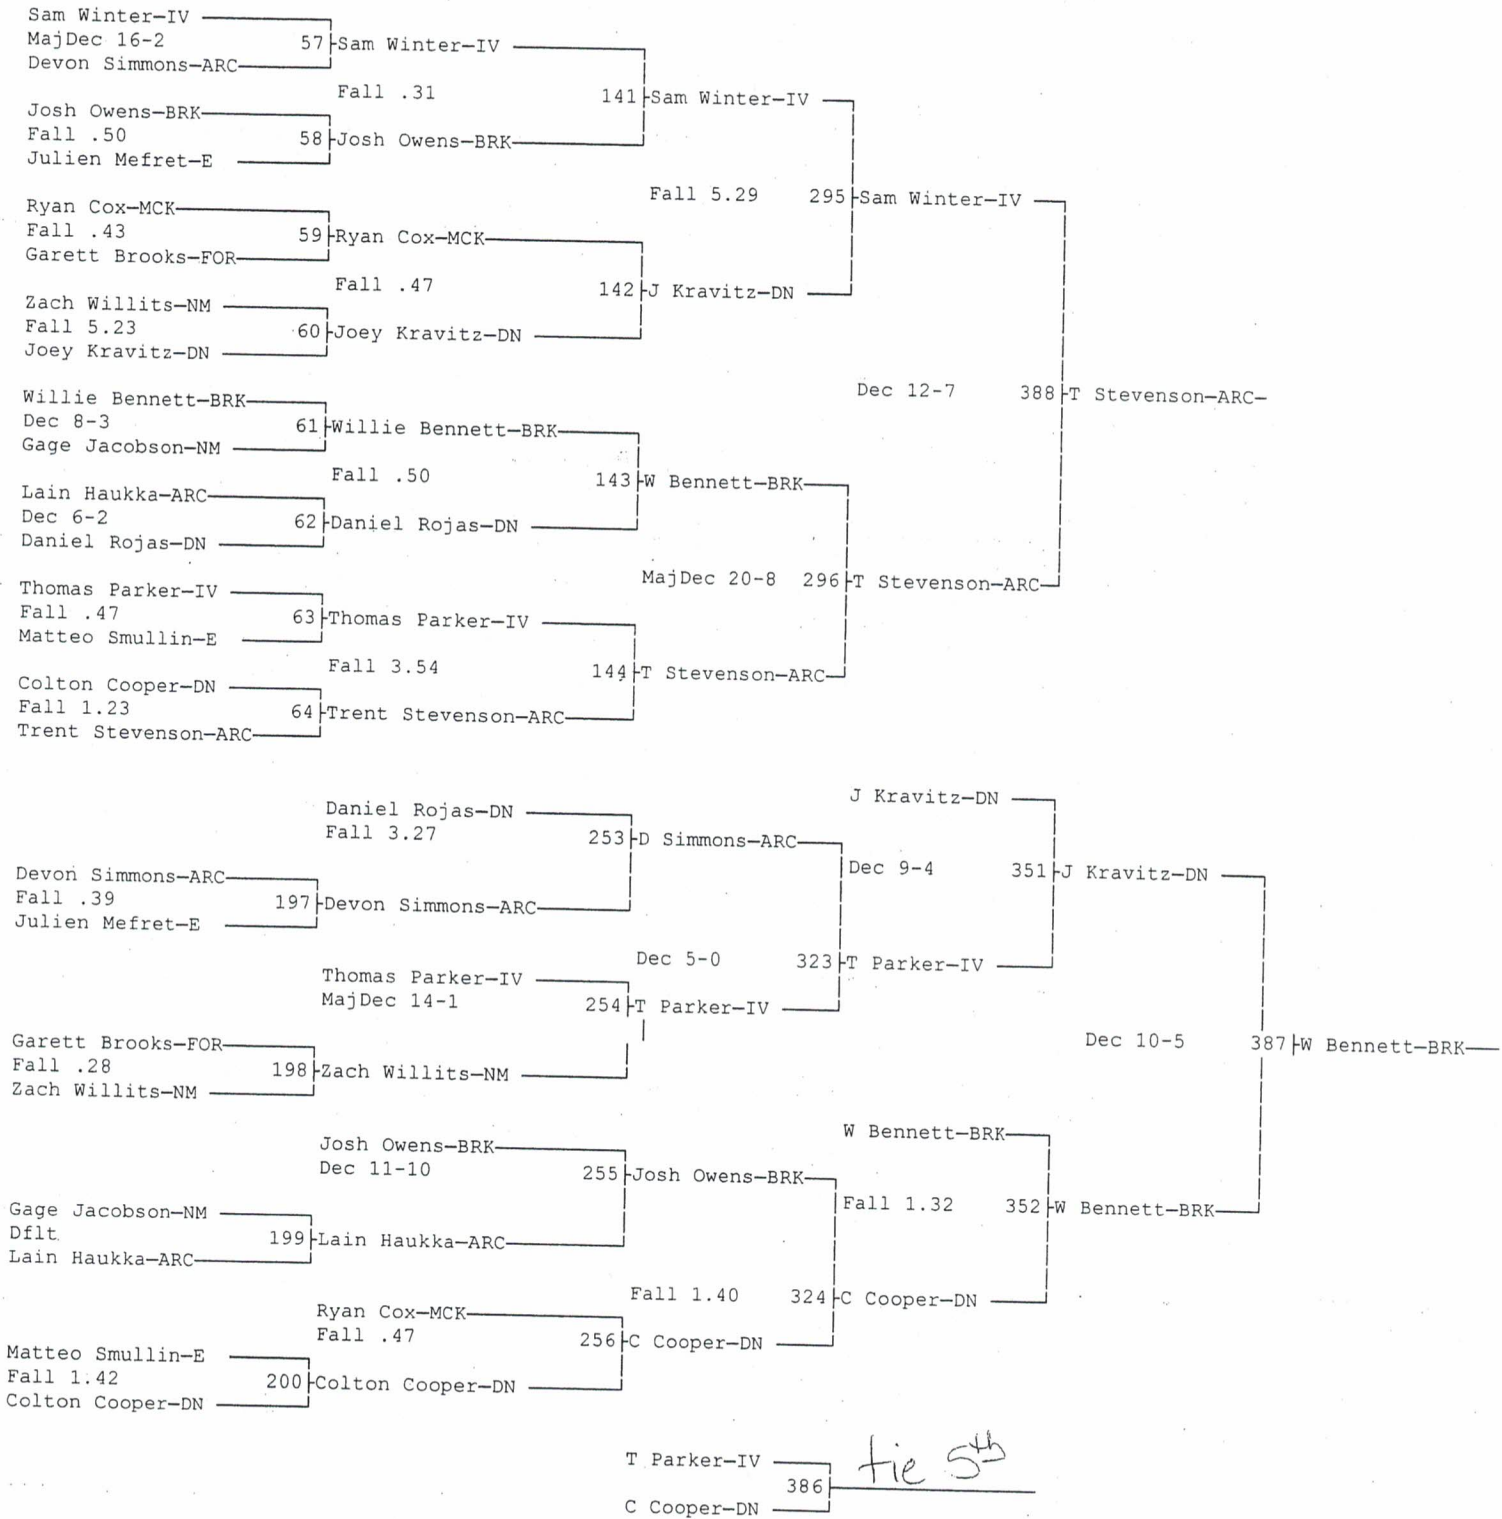

25th Battle At The Border

12-1-07

Wt Class: 145