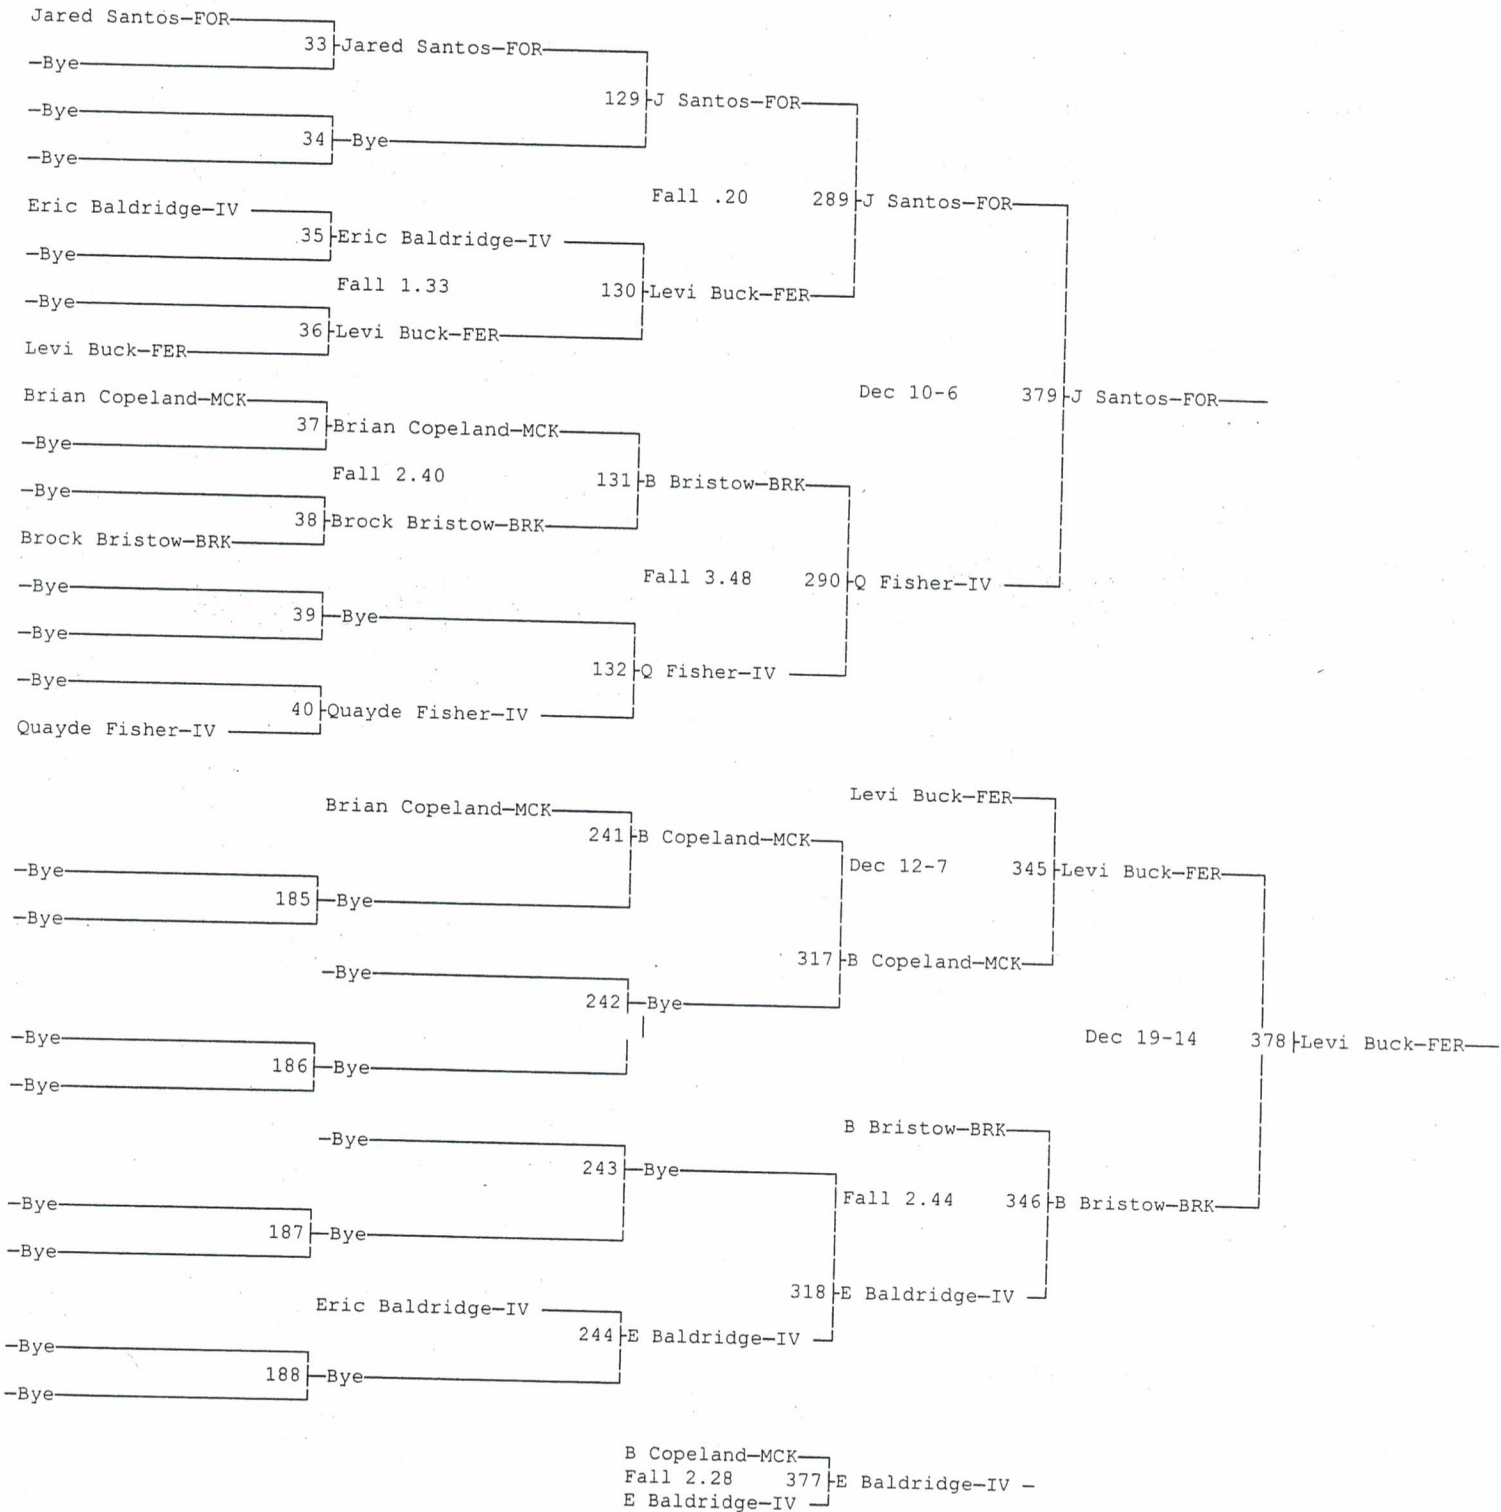

25th Battle At The Border

12-1-07

Wt Class: 130