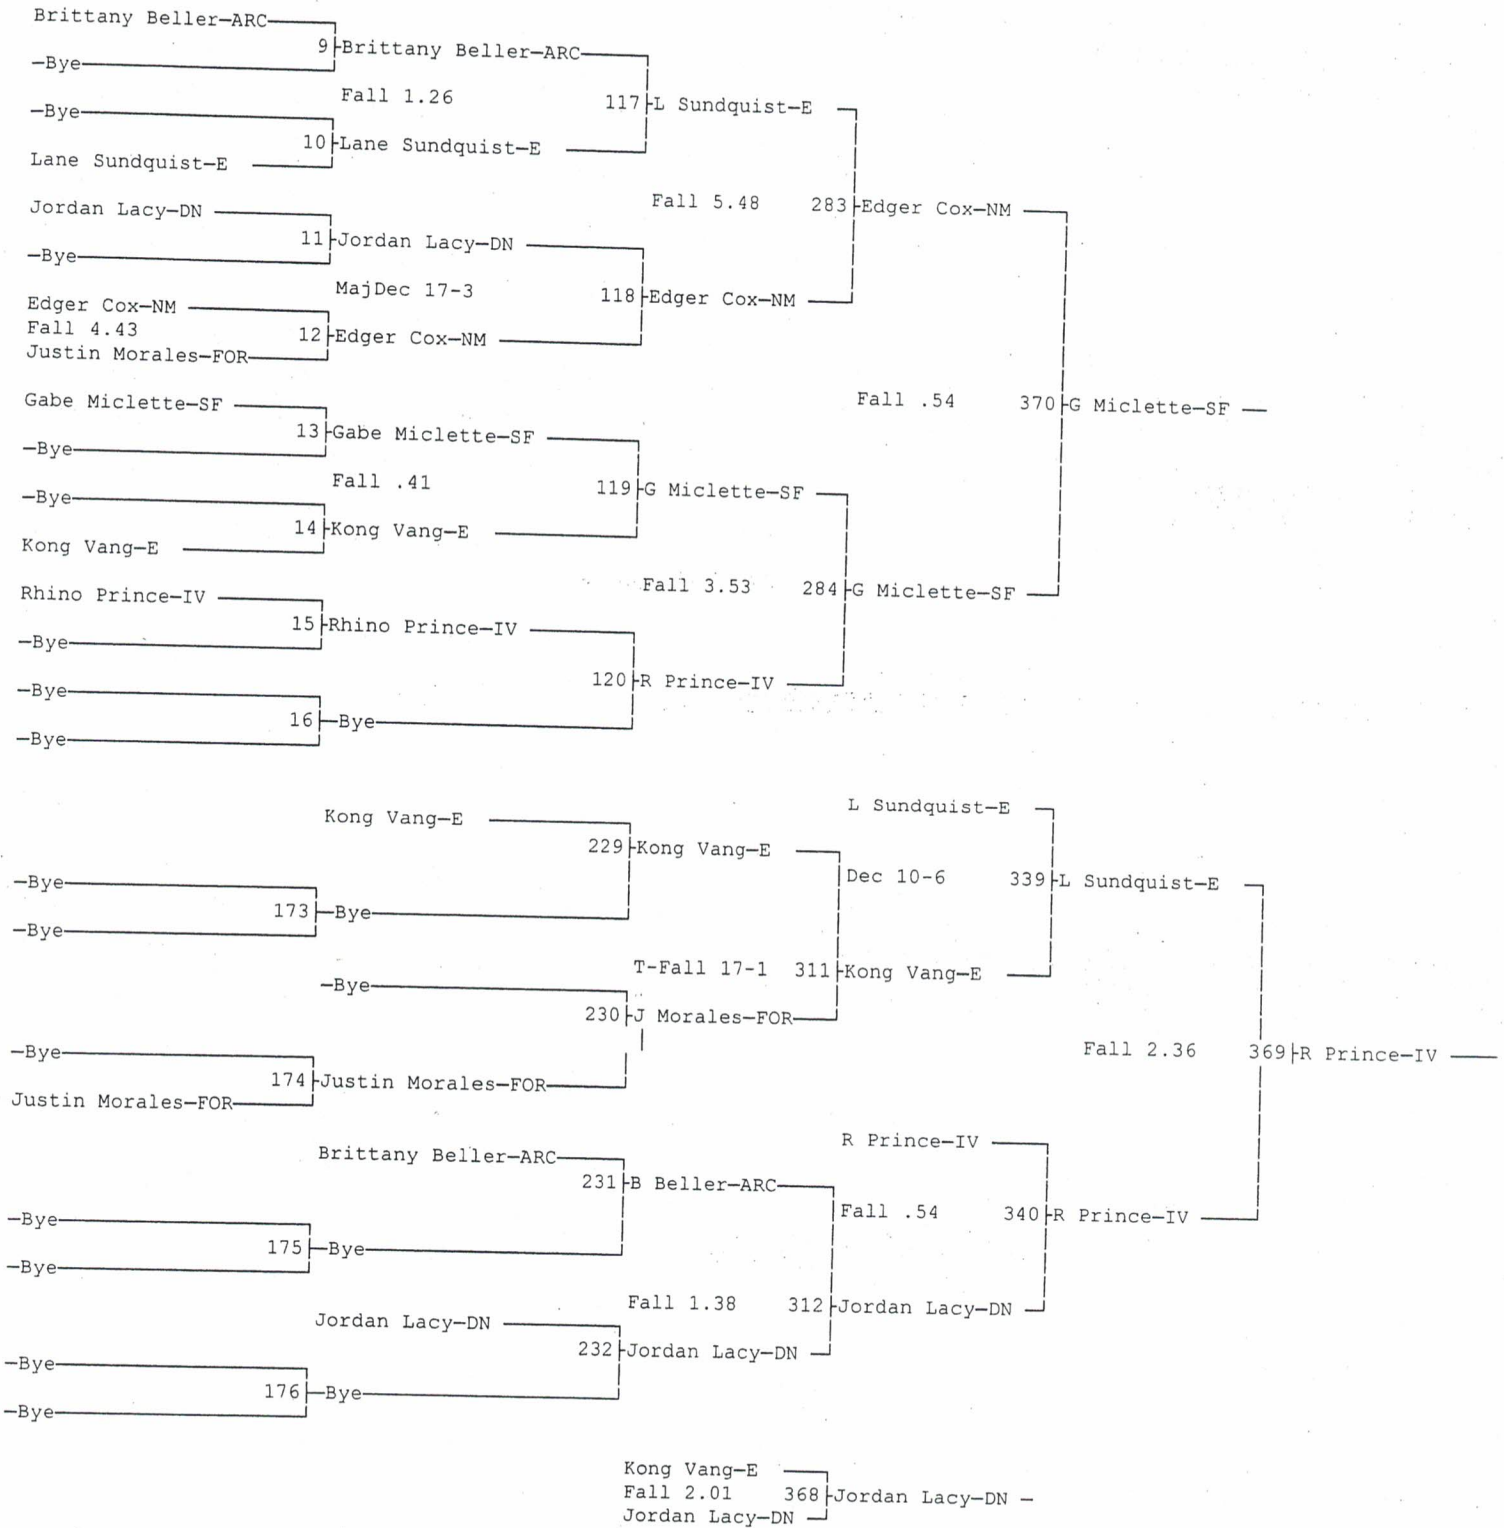

25th Battle At The Border

12-1-07

Wt Class: 112