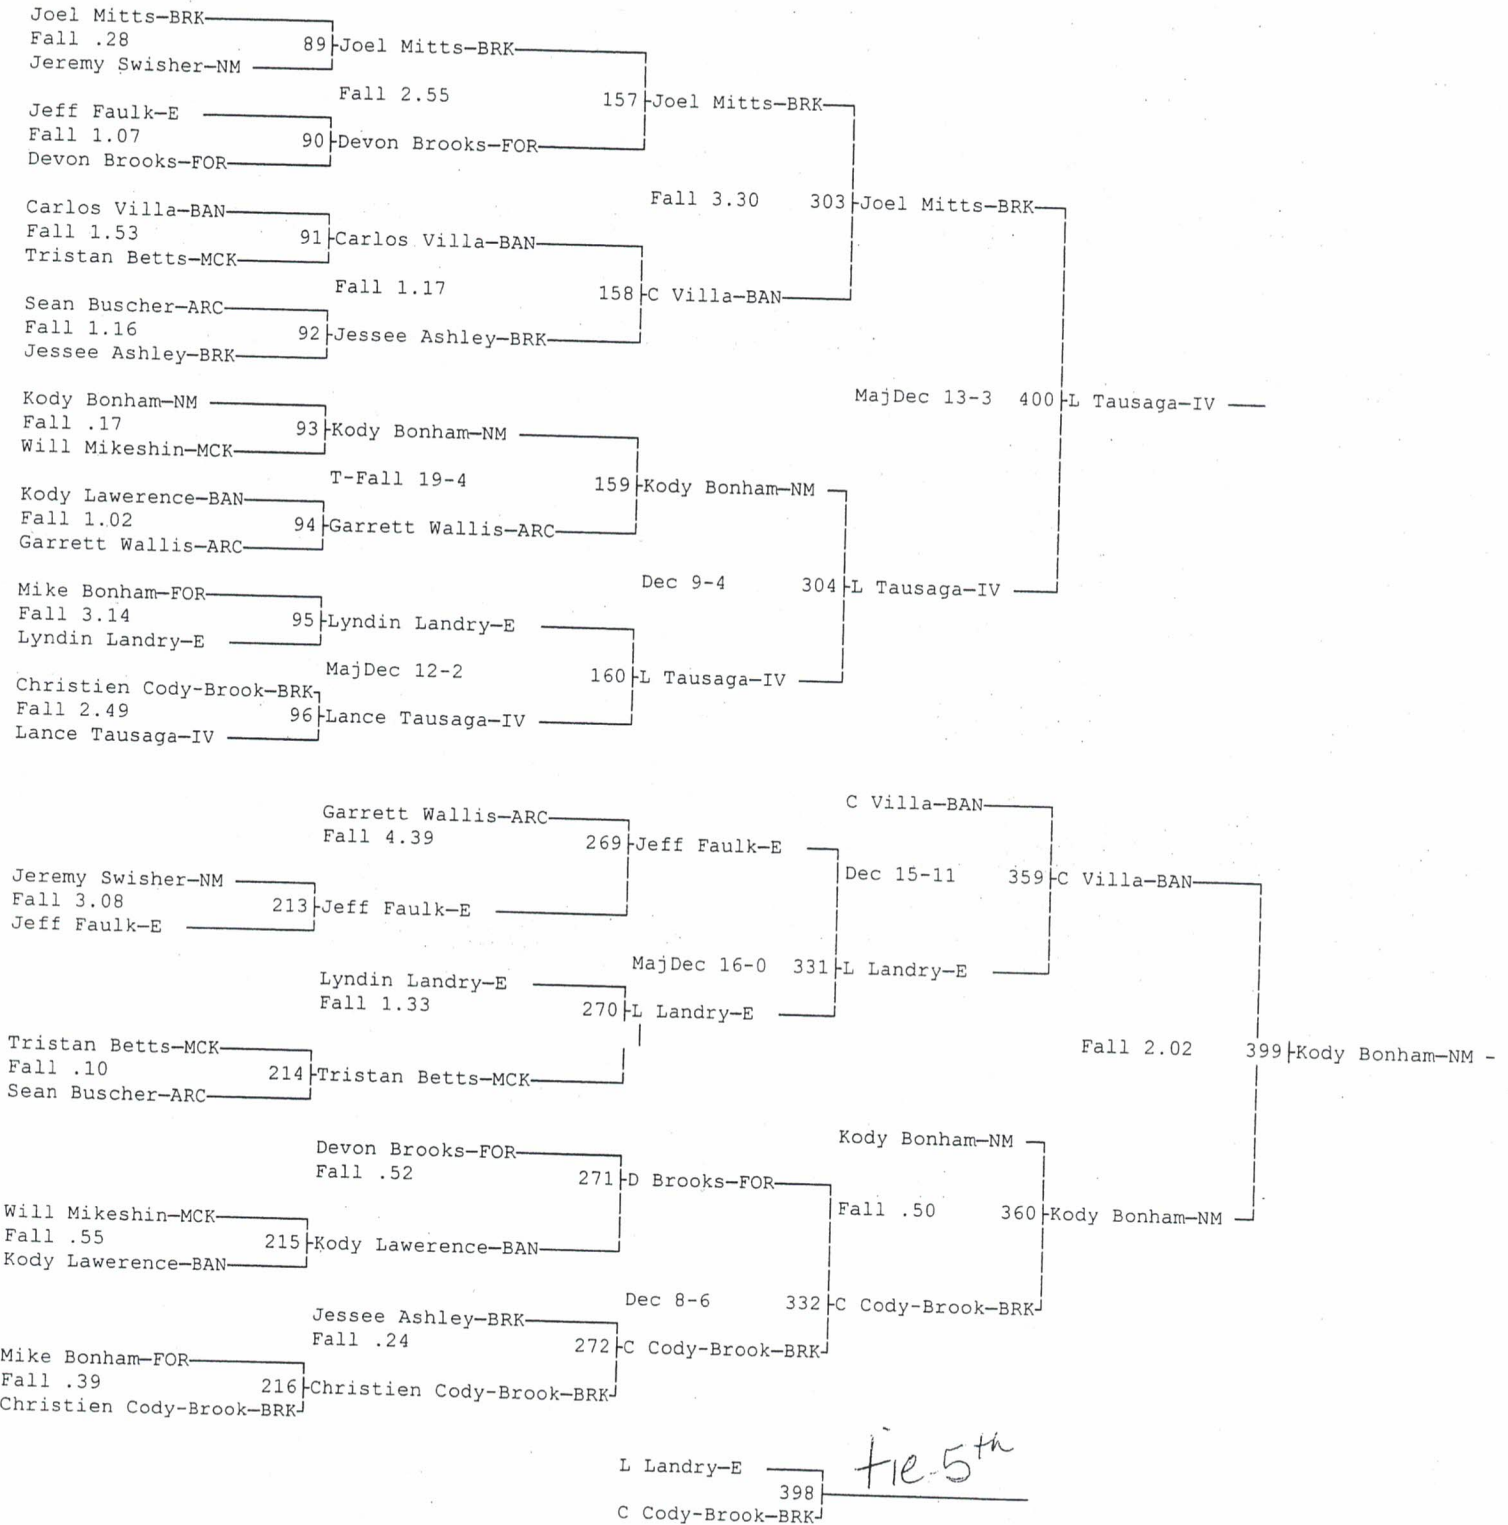

25th Battle At The Border

12-1-07

Wt Class: 189