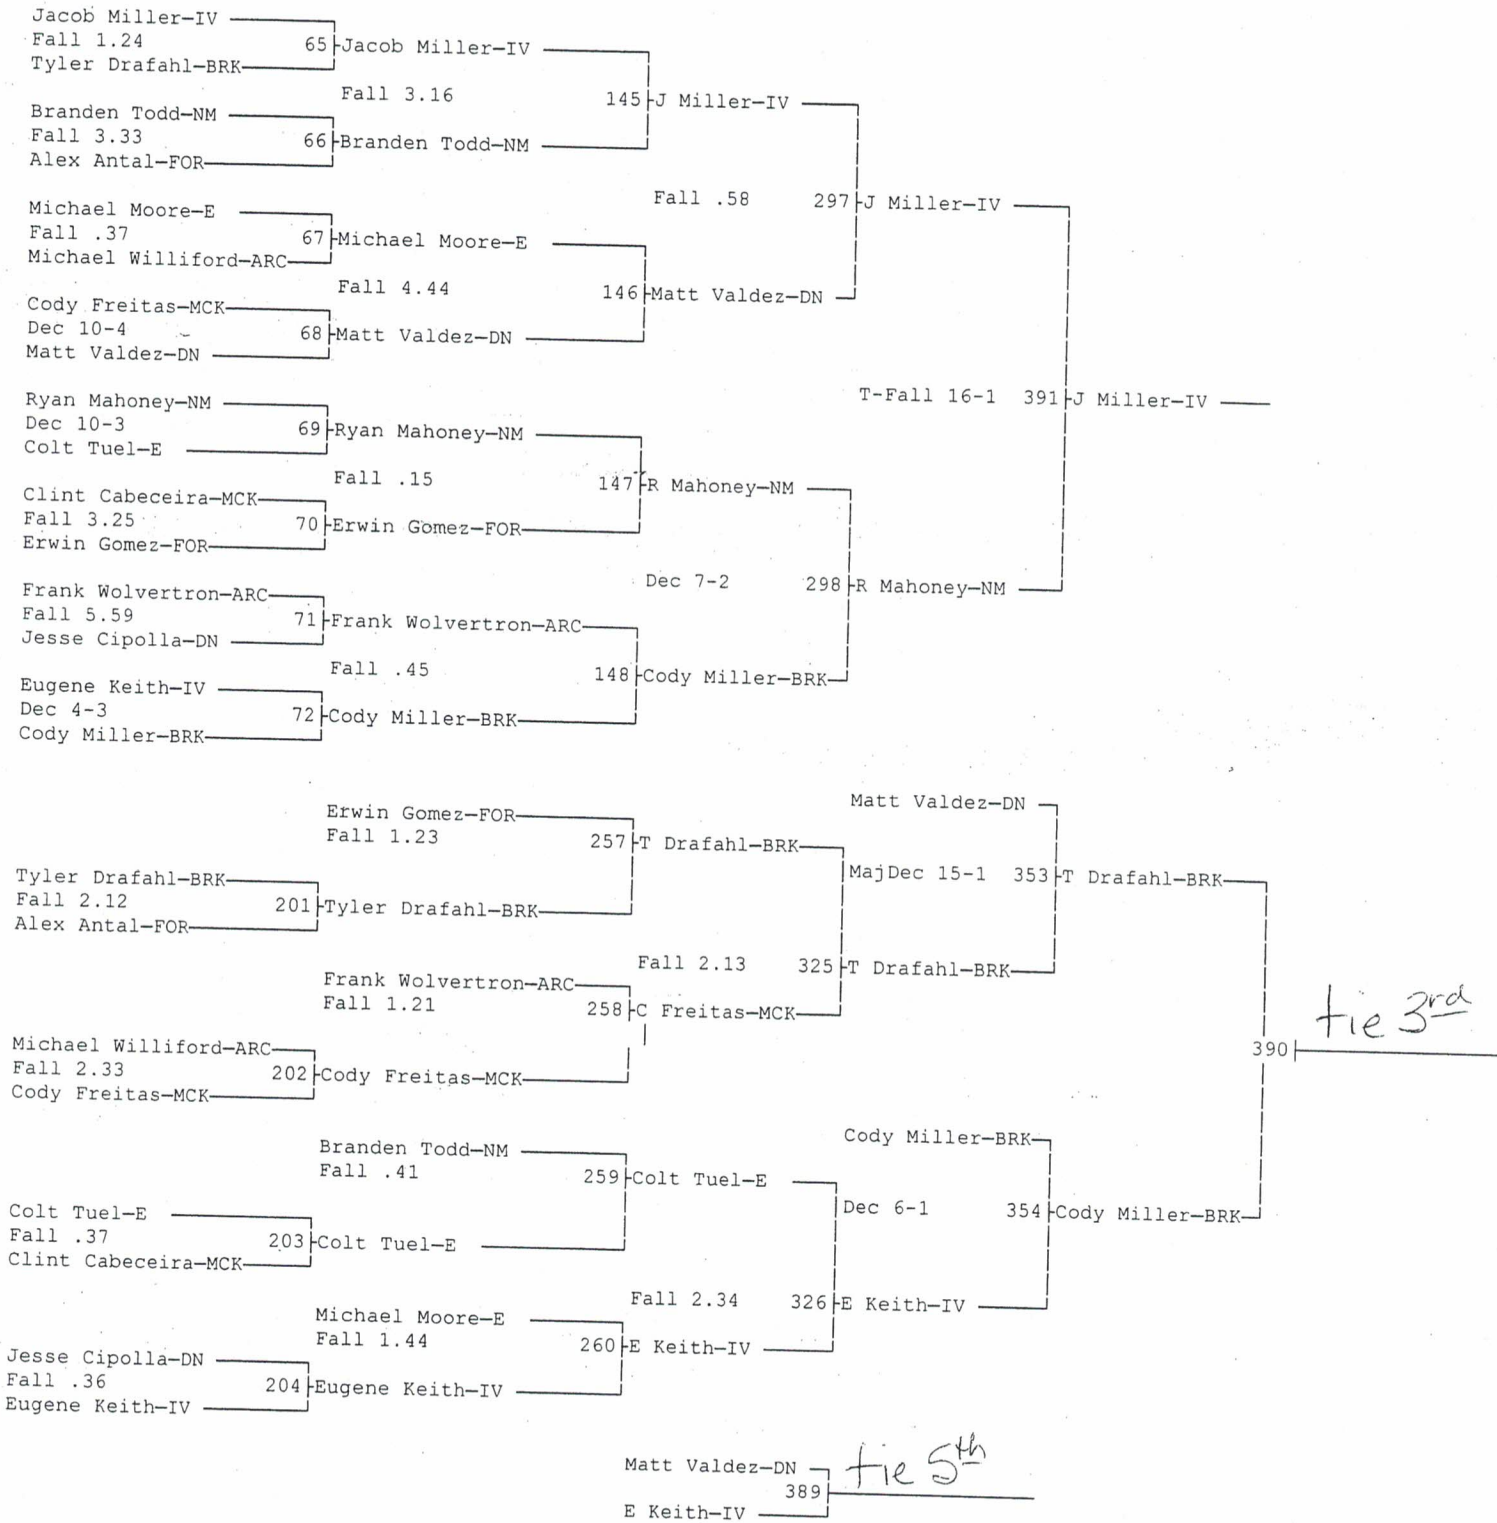

25th Battle At The Border

12-1-07

Wt Class: 152