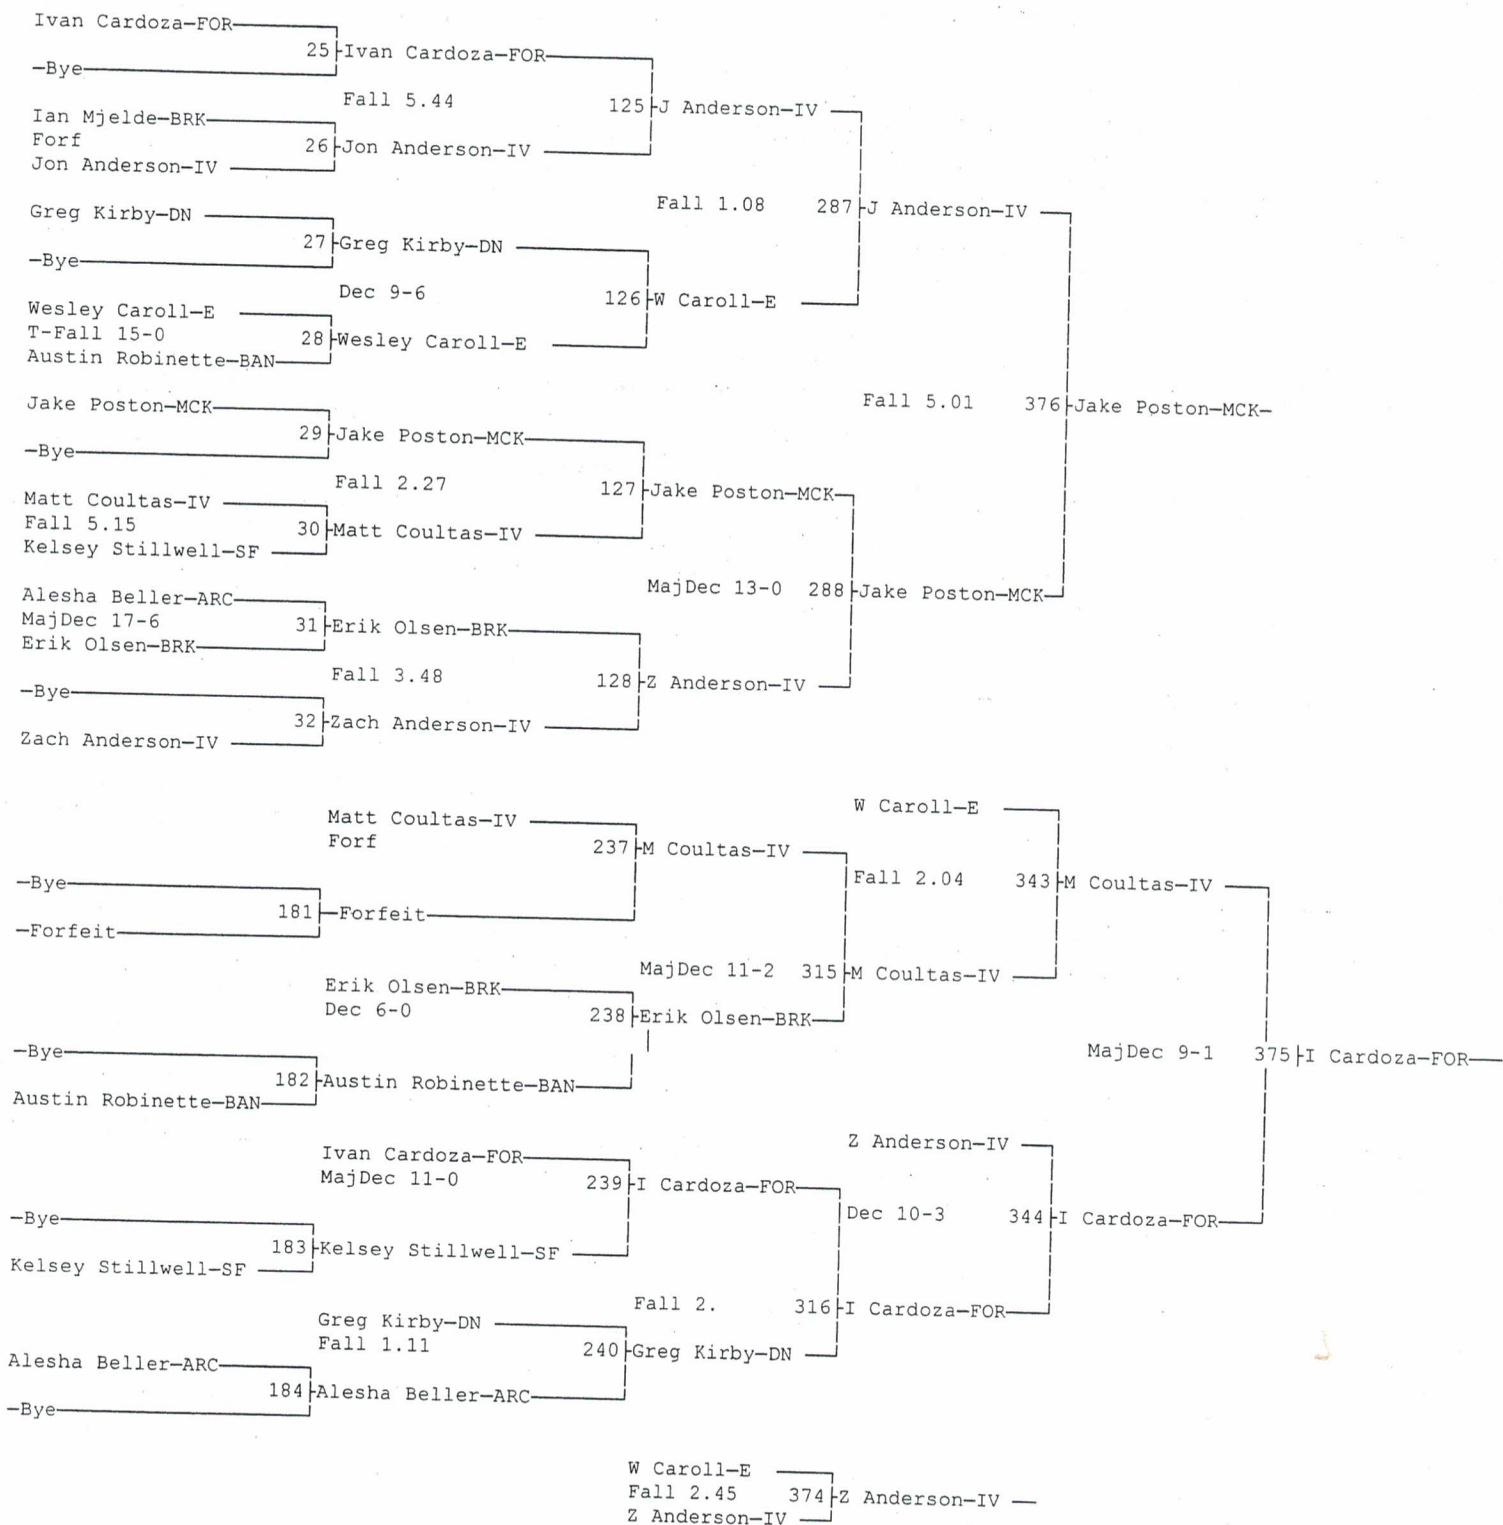

25th Battle At The Border

12-1-07

Wt Class: 125