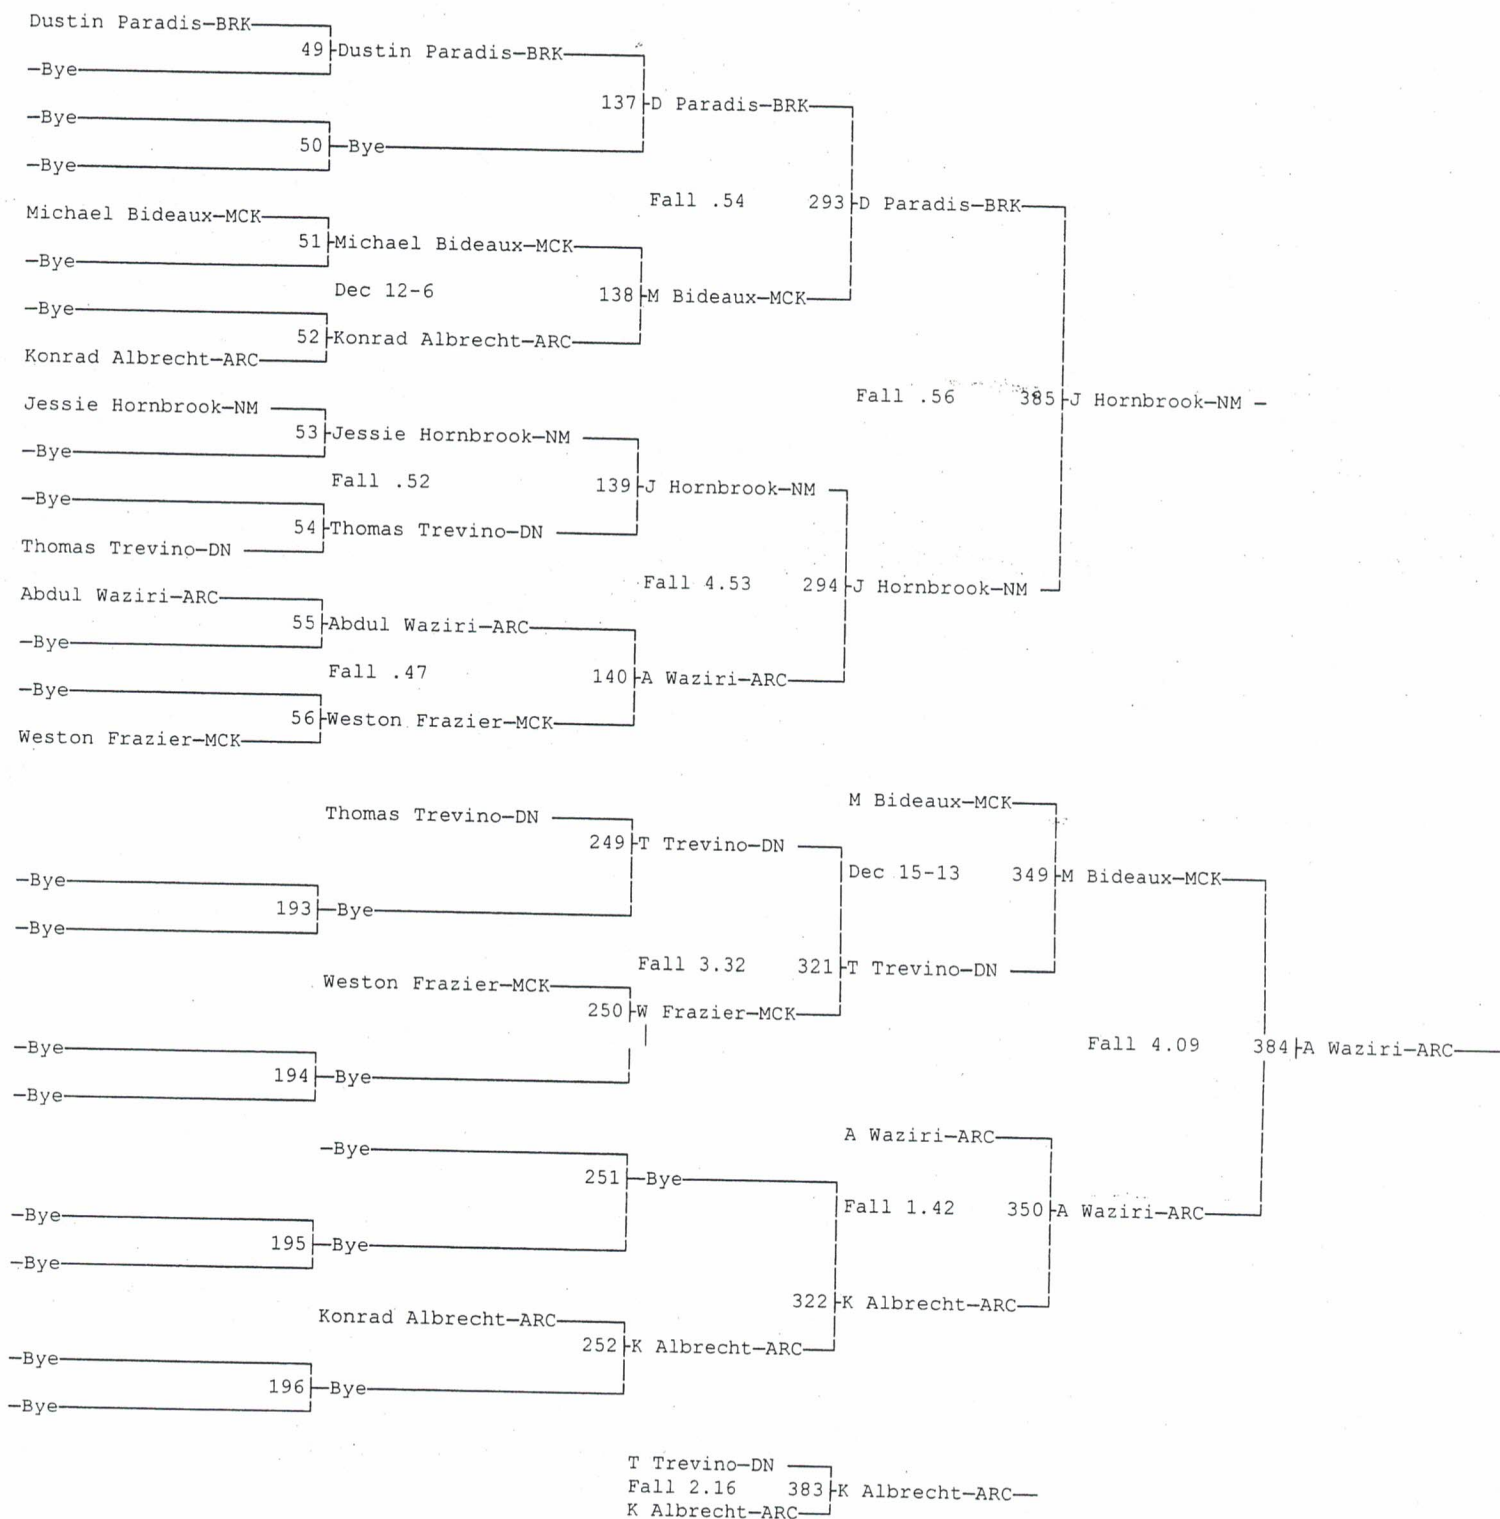

25th Battle At The Border

12-1-07

Wt Class: 140