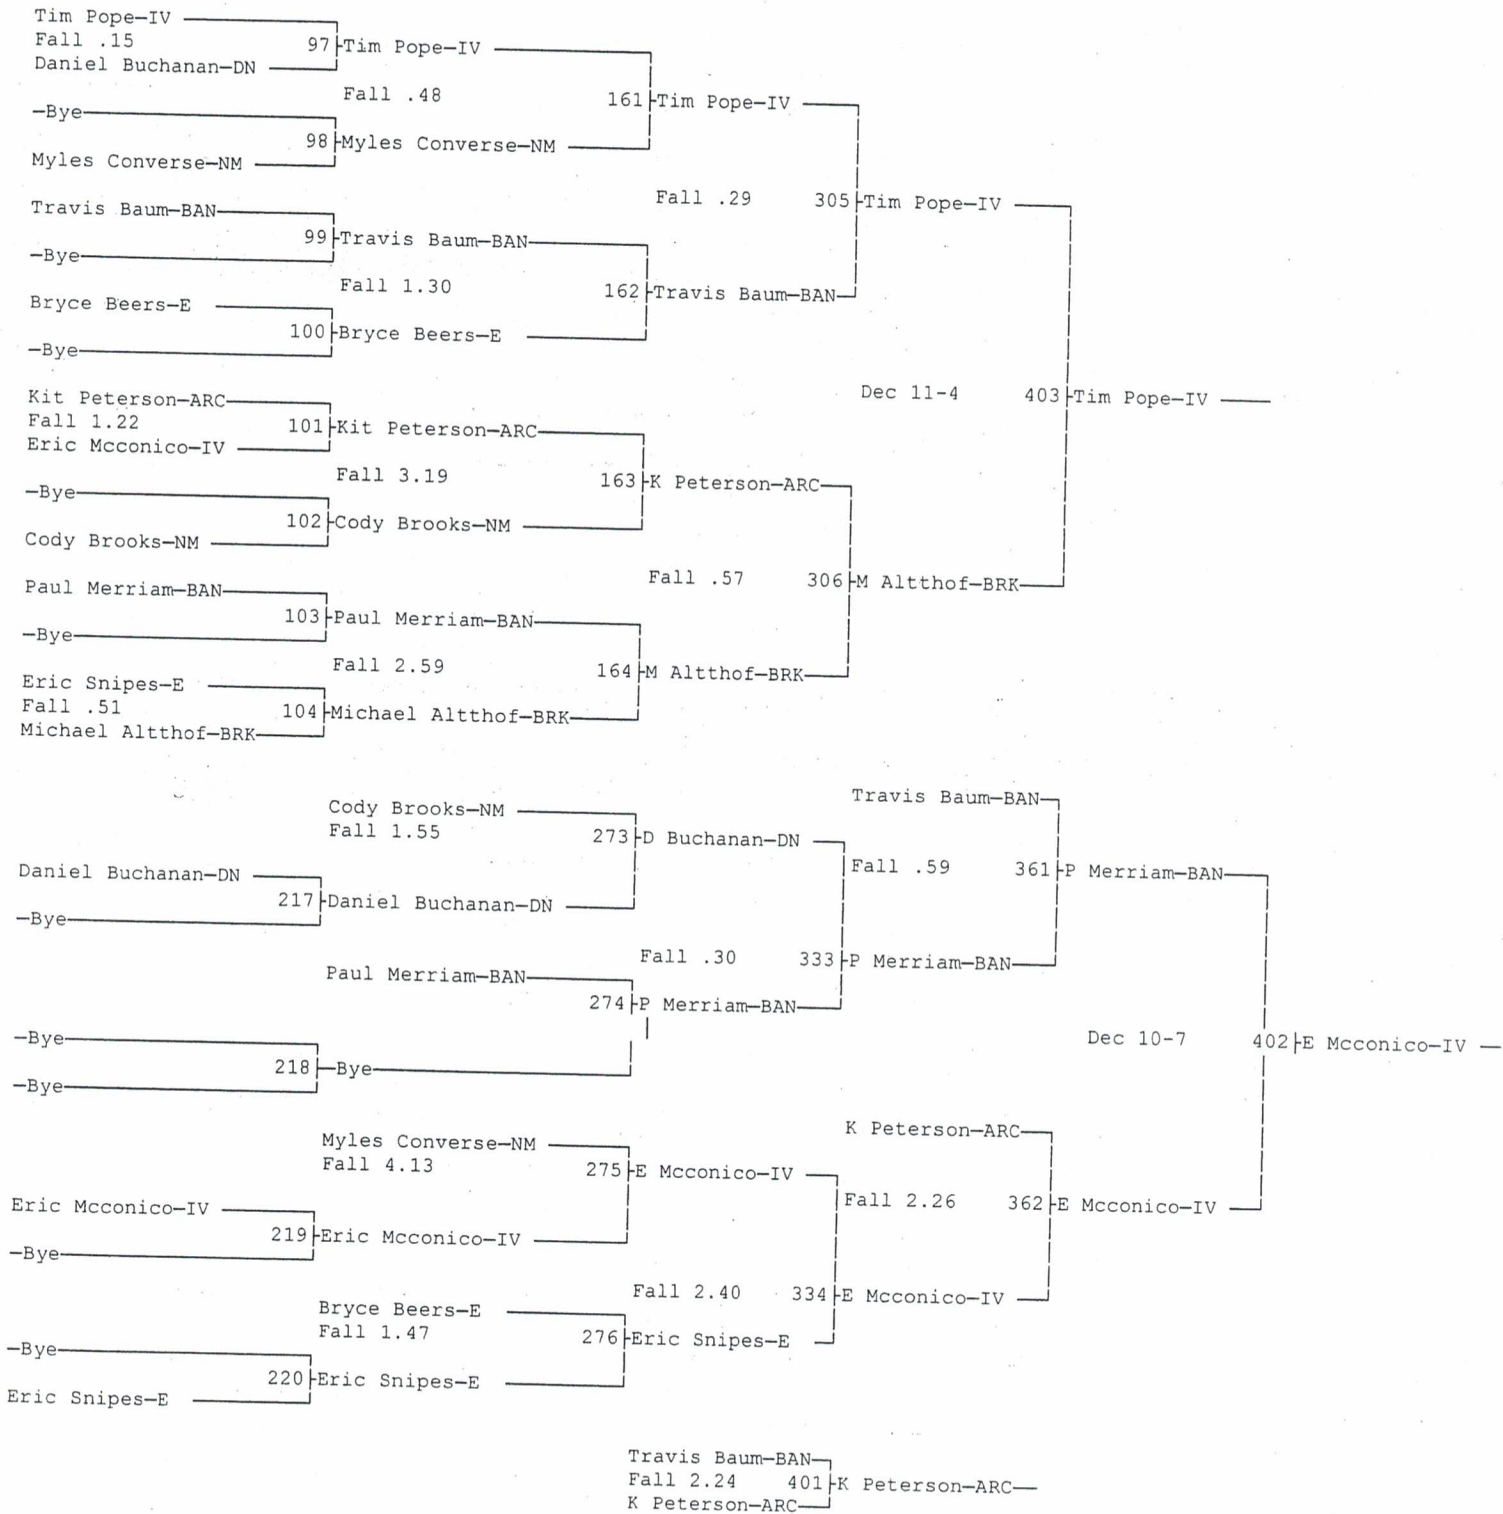

25th Battle At The Border

12-1-07

Wt Class: 215