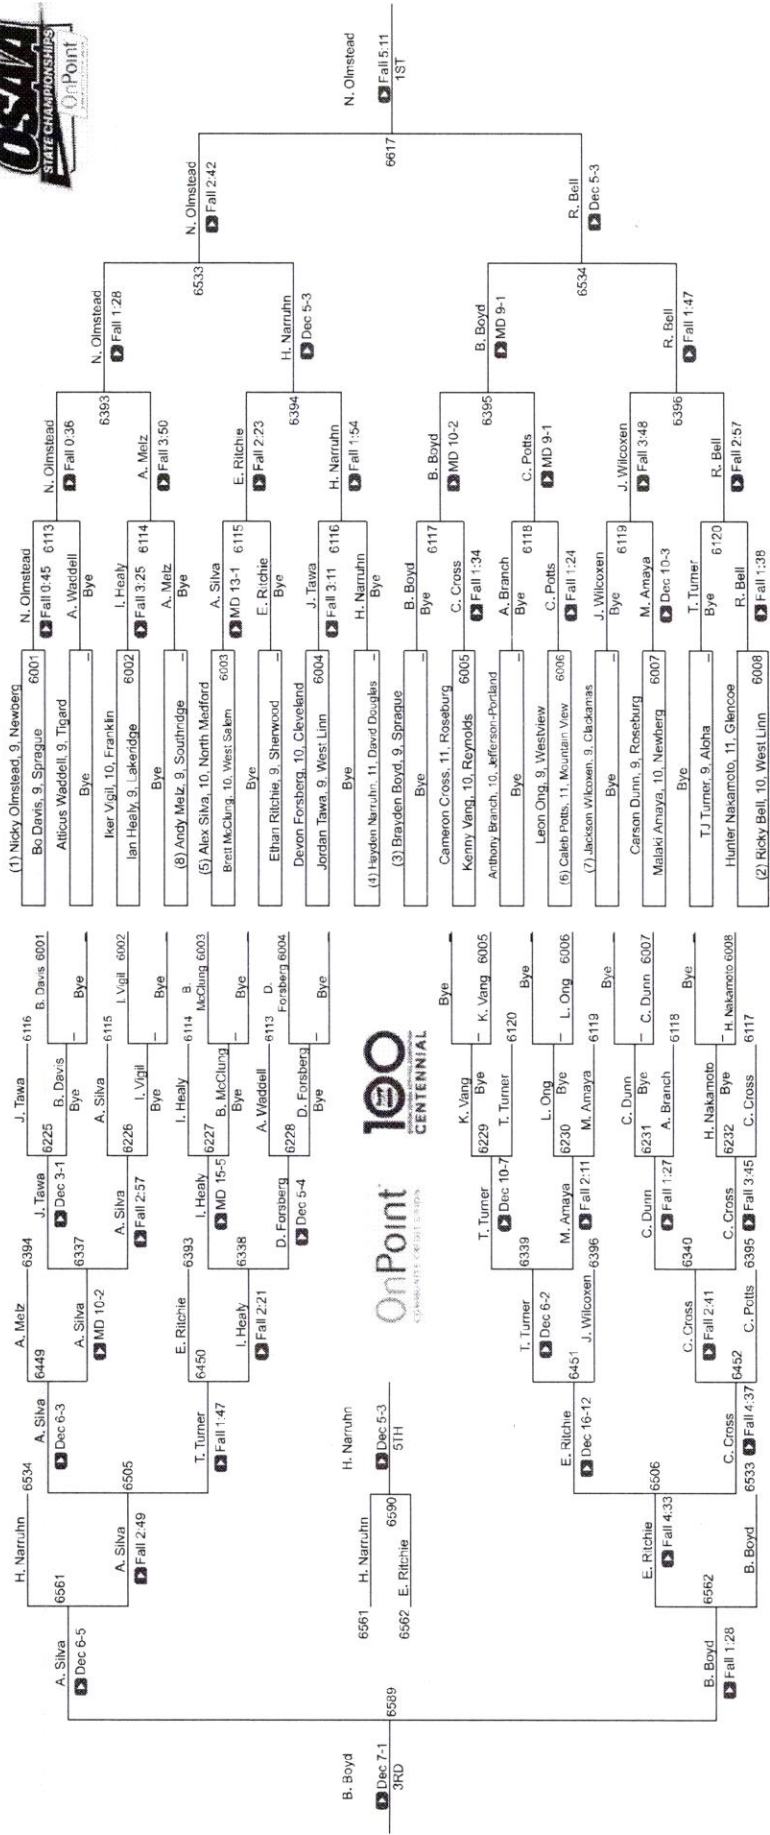

31	Barlow	16
32	Reynolds	14
32	South Medford	14
34	Liberty	11
35	Franklin	10
35	Summit	10
37	Grant	9
37	Madison	9
39	Jefferson (Ptd)	8
39	Southridge	8
41	Wilson	7
42	Lincoln	6
42	Roosevelt	6
44	McNary	4
45	South Salem	3
46	Gresham	1
47	Benson	0
47	South Eugene	0
47	Summit	0

2019 OSAA/OnPoint Community Credit Union Wrestling State Championships 6A-106