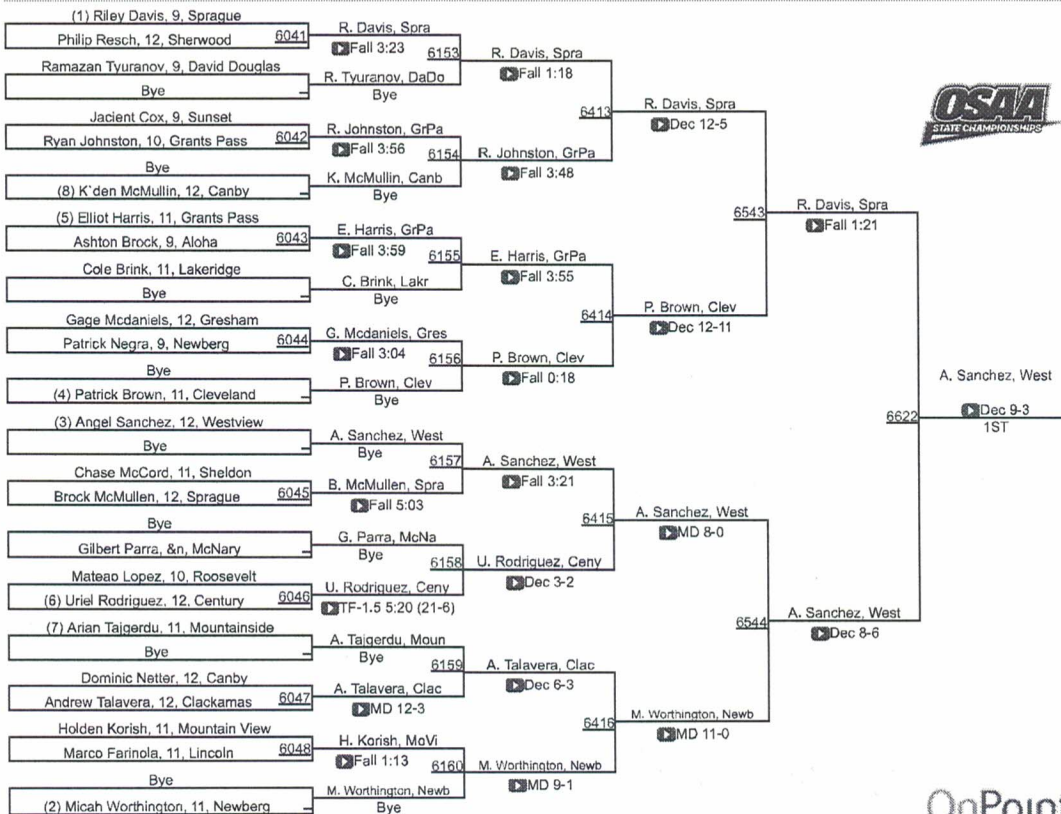

# 6A-126

2020 OSAA/OnPoint Community Credit Union Wrestling State Championships

6A-132

6A-132

2020 OSAA/OnPoint Community Credit Union Wrestling State Championships

6A-138