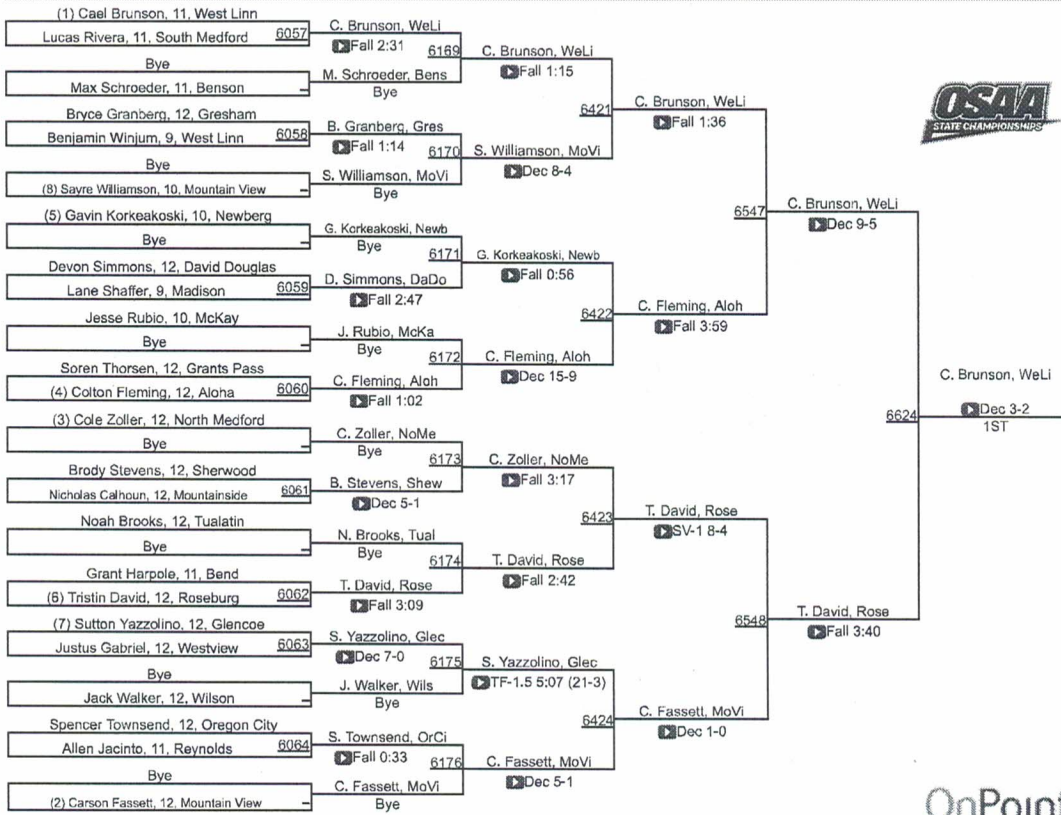

2020 OSAA/OnPoint Community Credit Union Wrestling State Championships

6A-152