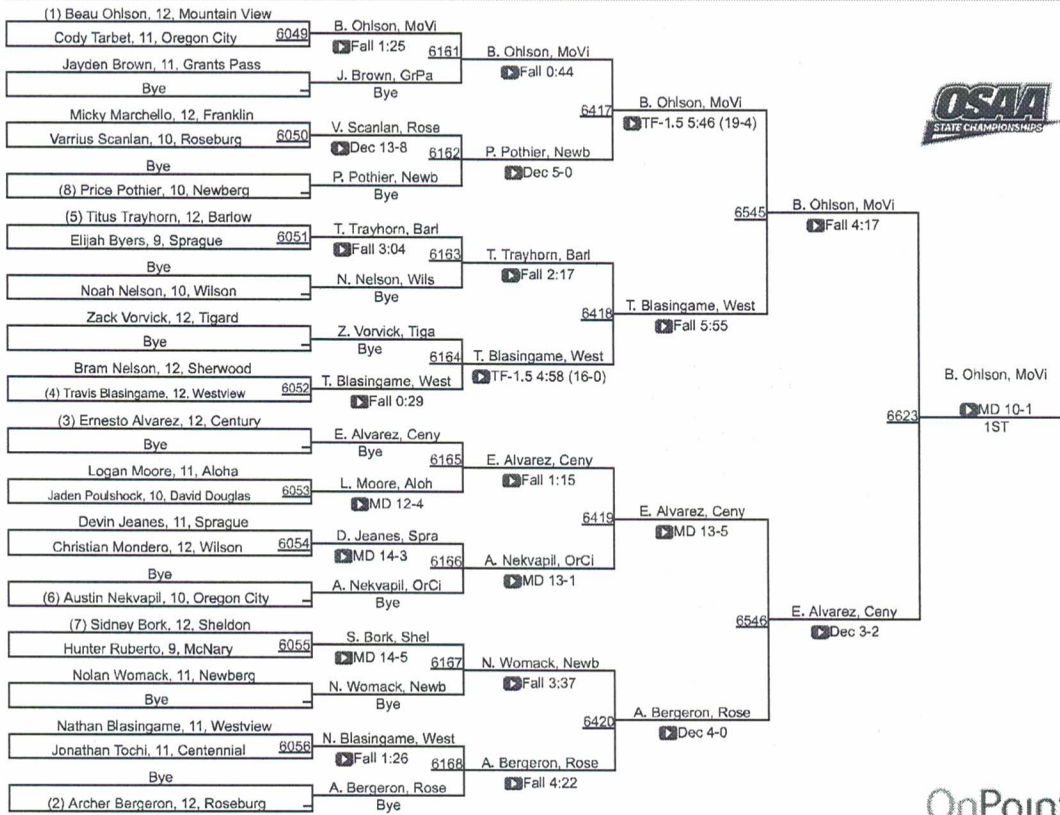

2020 OSAA/OnPoint Community Credit Union Wrestling State Championships

6A-145