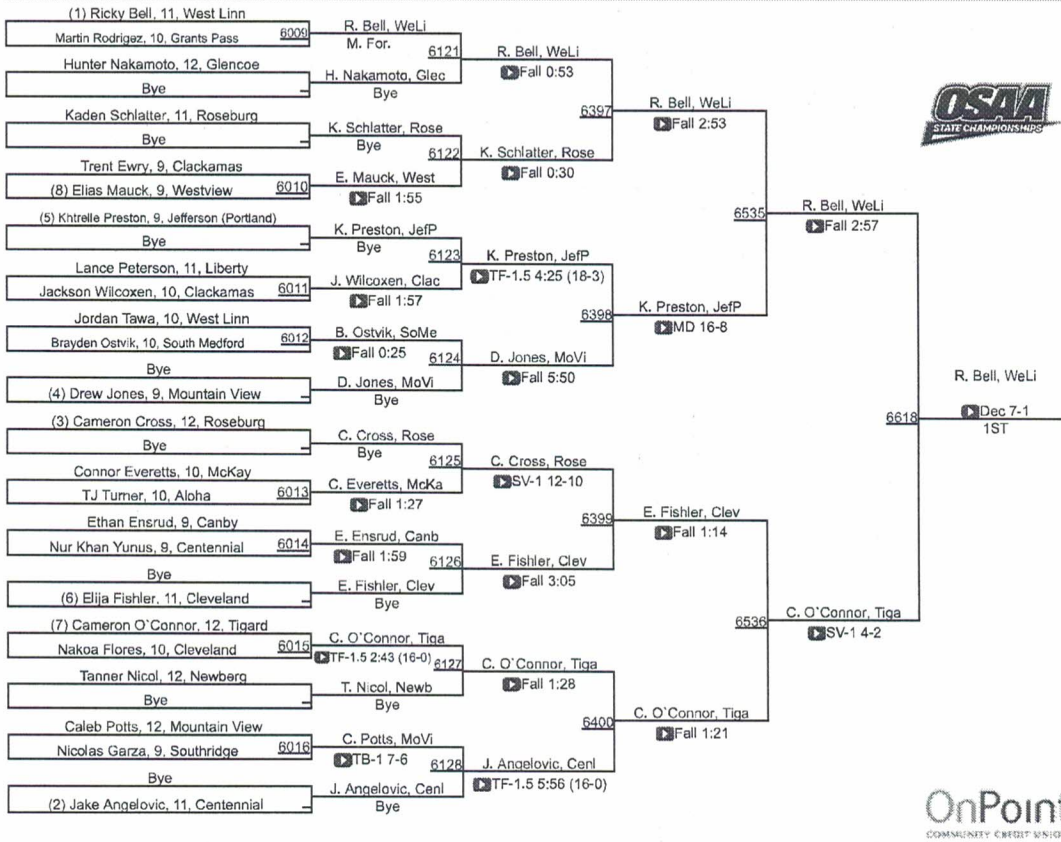

2020 OSAA/OnPoint Community Credit Union Wrestling State Championships

6A-113