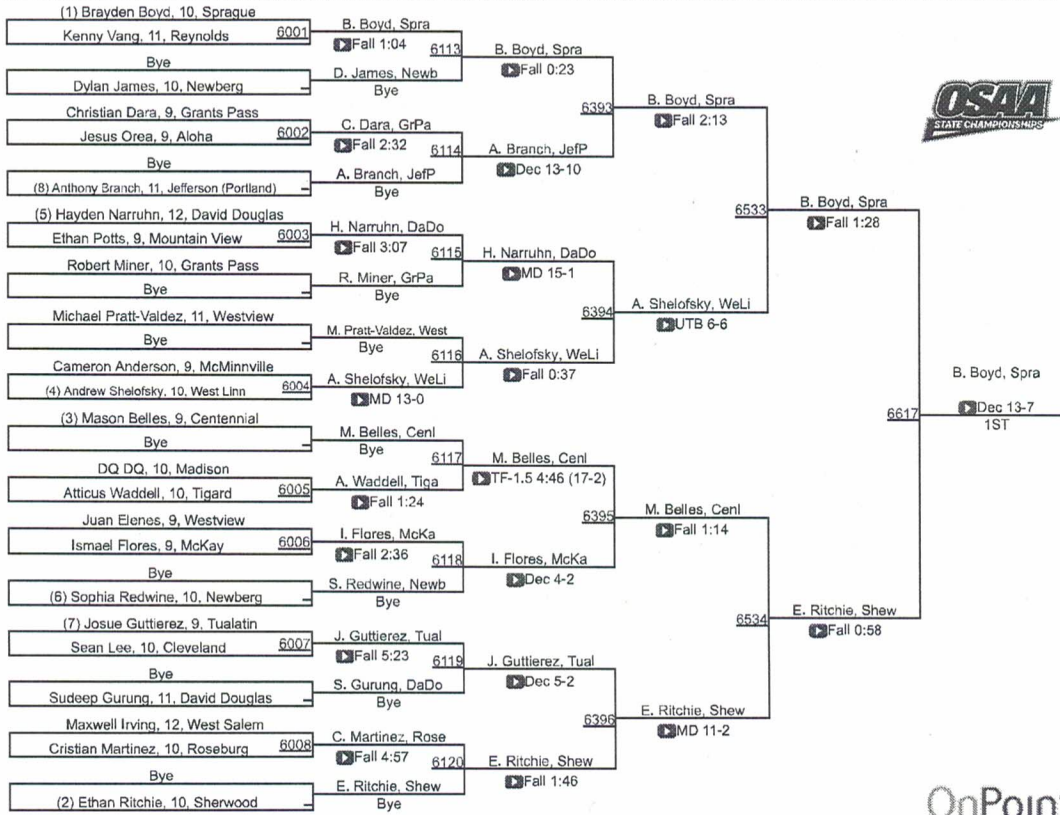

2020 OSAA/OnPoint Community Credit Union Wrestling State Championships

6A-106