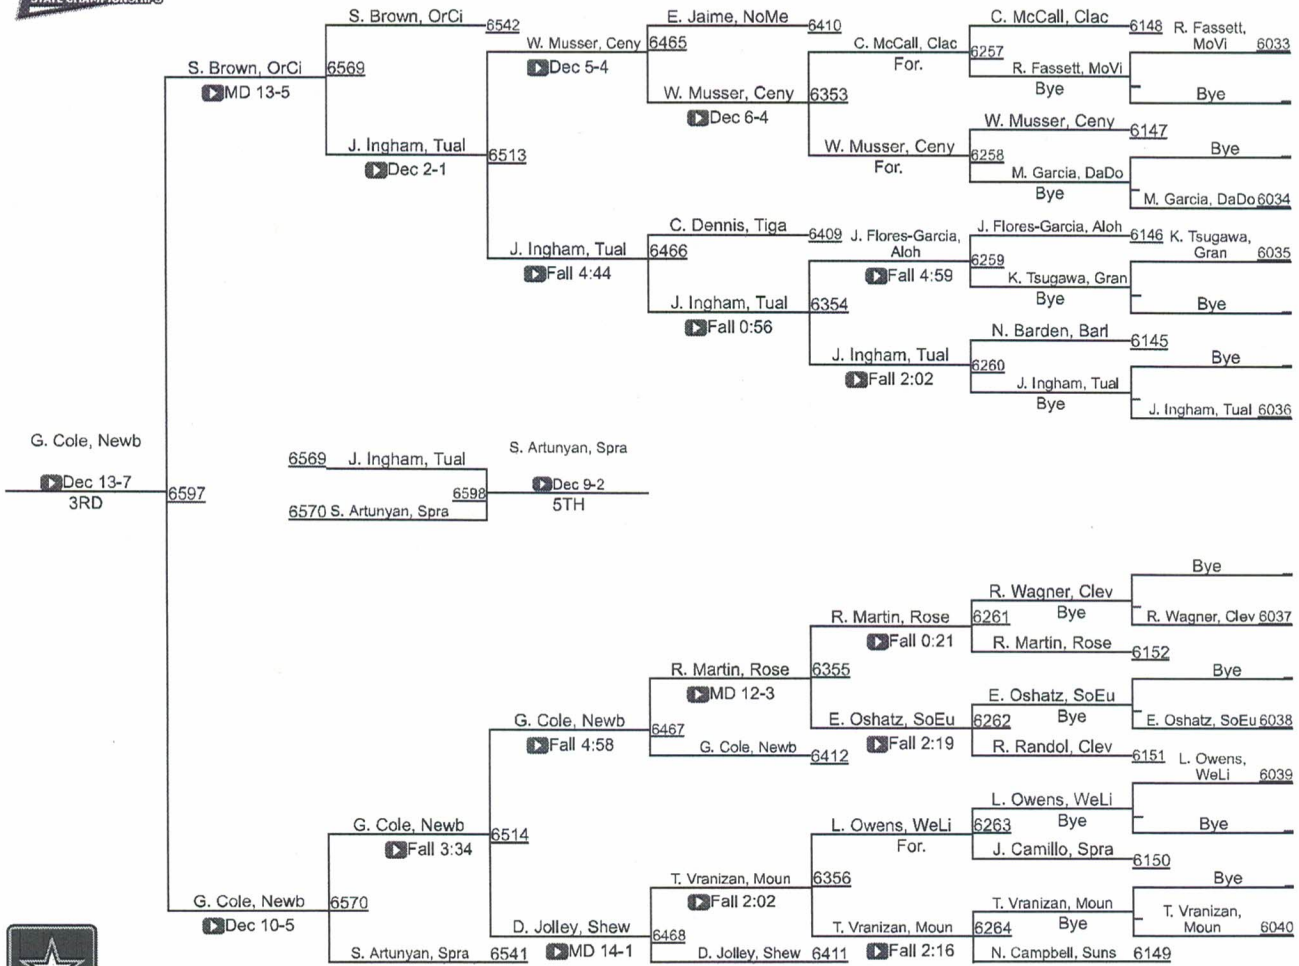

# 6A-126

2020 OSAA/OnPoint Community Credit Union Wrestling State Championships

6A-132

6A-132

2020 OSAA/OnPoint Community Credit Union Wrestling State Championships

6A-138