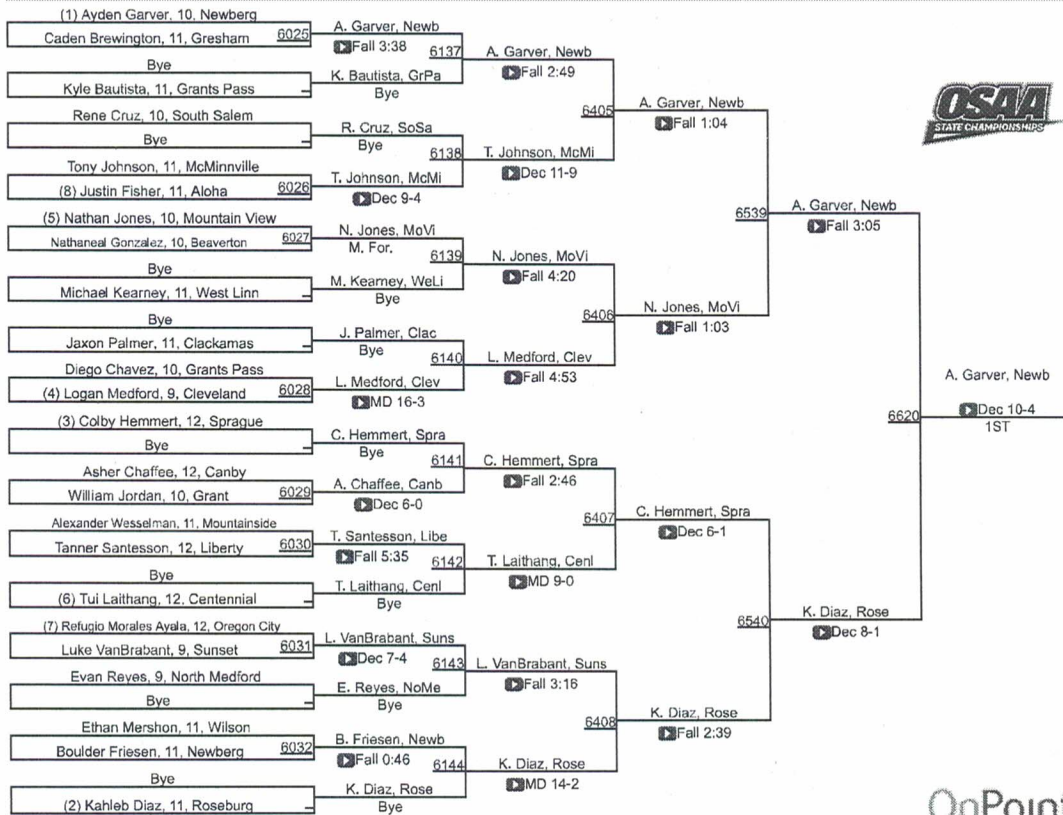

2020 OSAA/OnPoint Community Credit Union Wrestling State Championships

6A-126