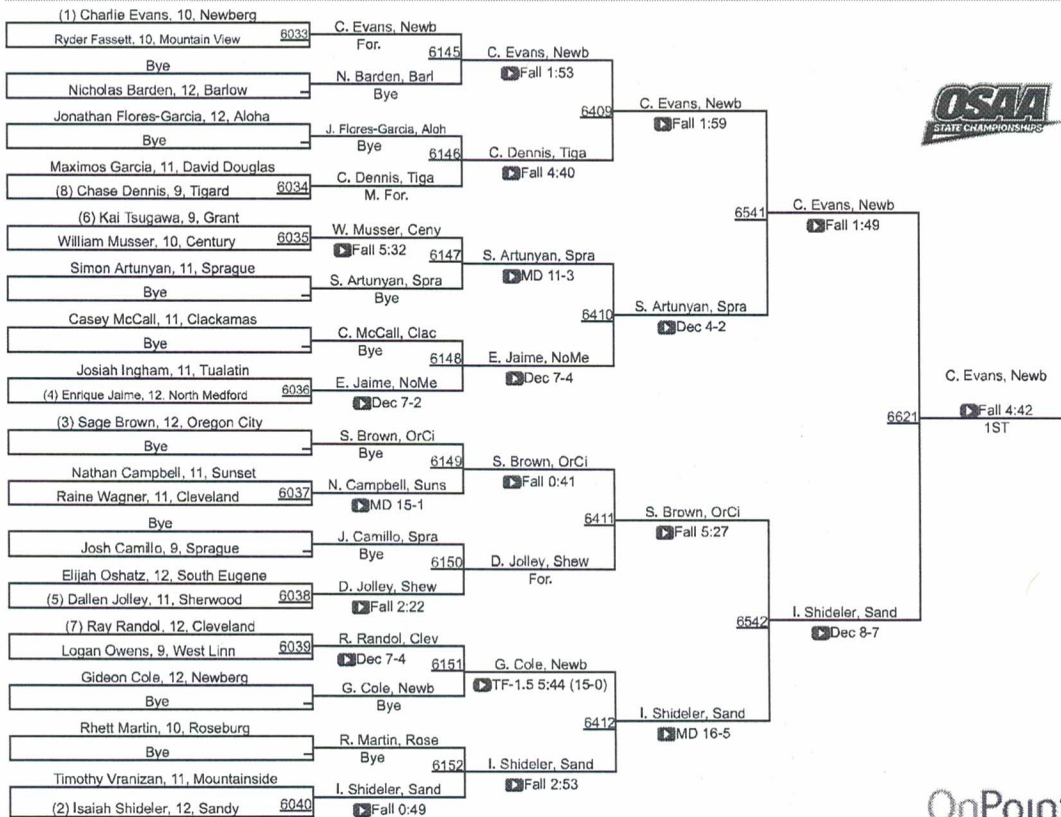

2020 OSAA/OnPoint Community Credit Union Wrestling State Championships

6A-132