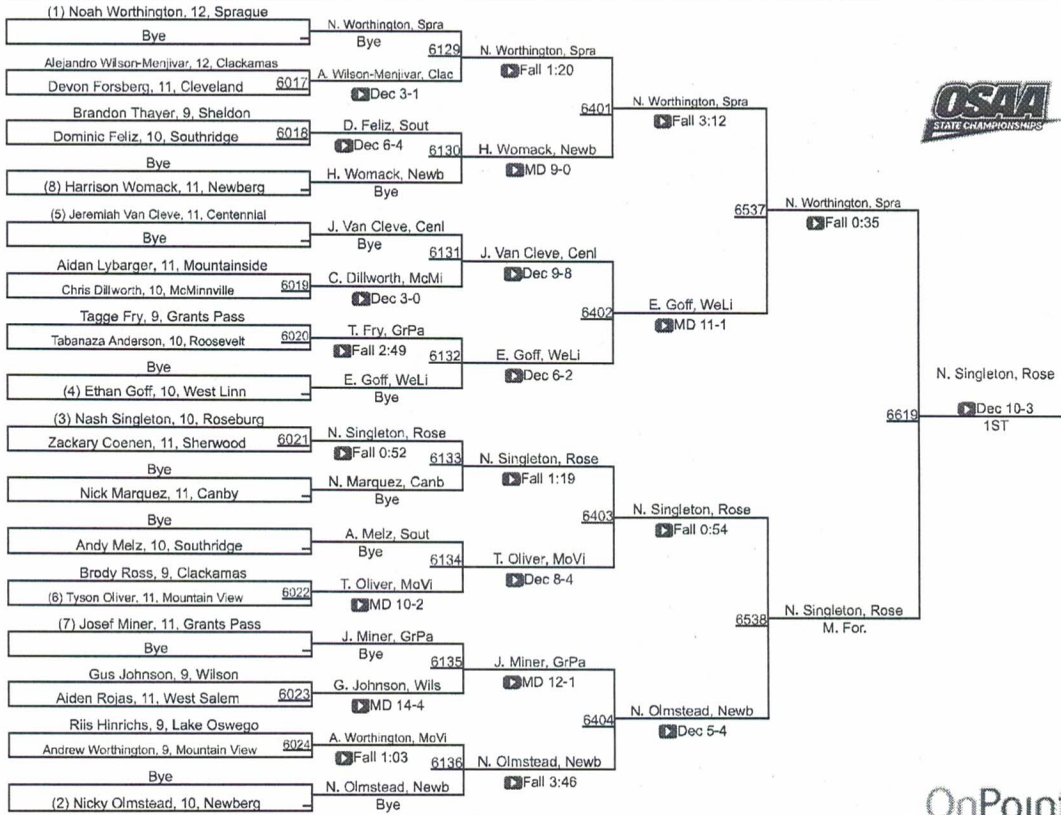

2020 OSAA/OnPoint Community Credit Union Wrestling State Championships

6A-120