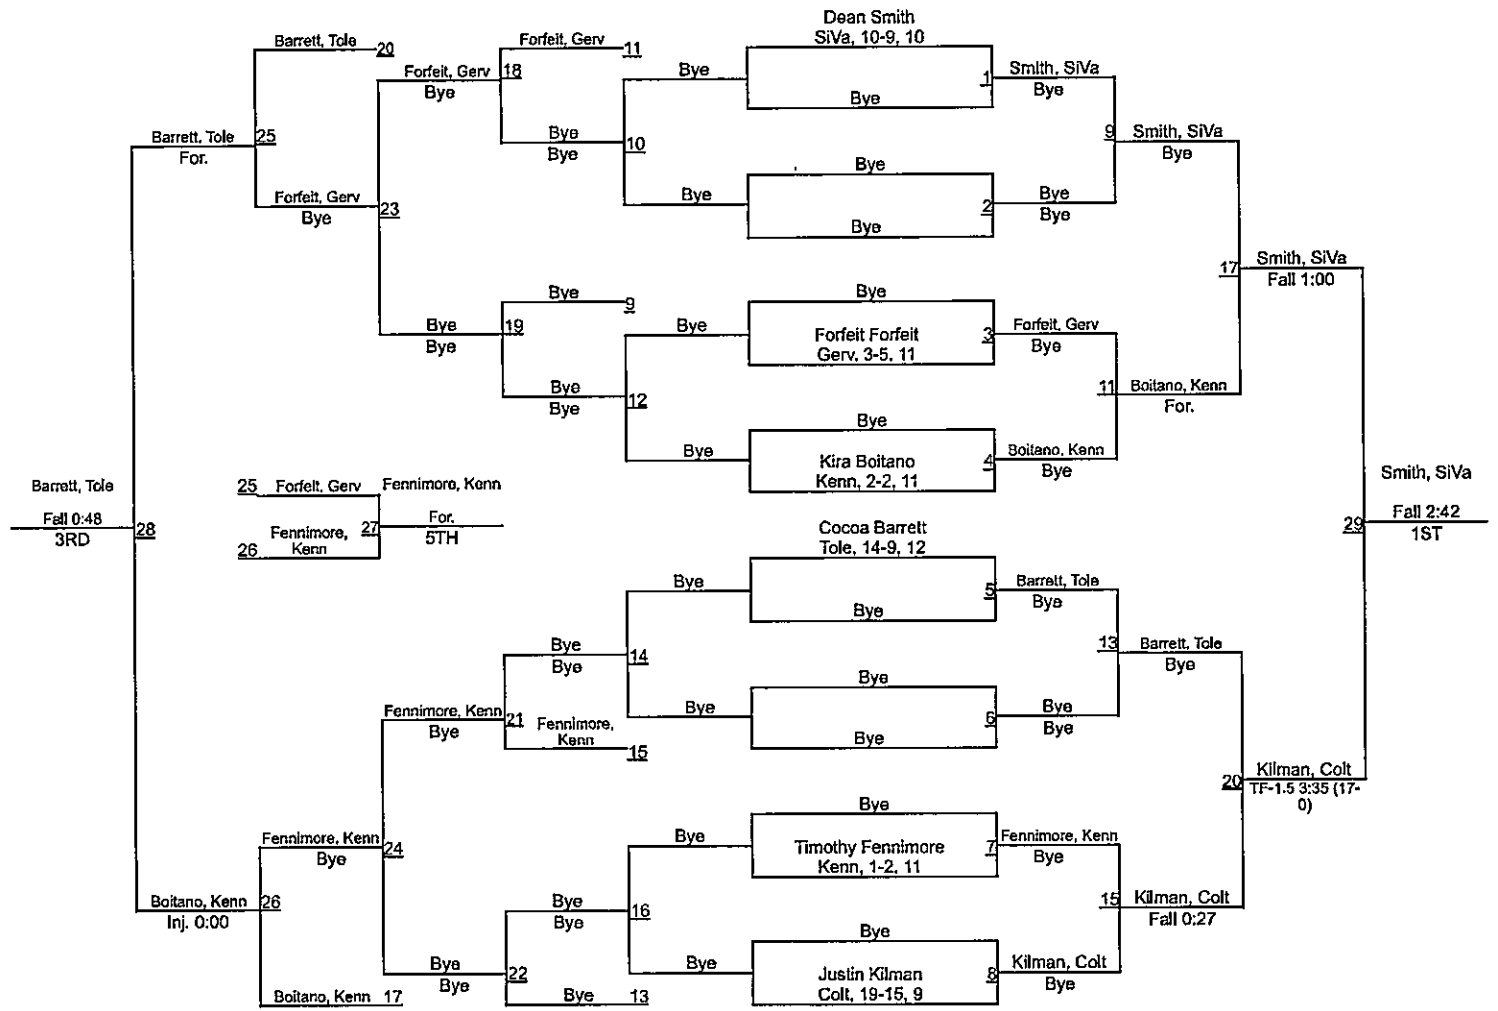

Team Scores

Printed on 02/12/2023 10:52 a.m.

Team Scores		
1	Willamina	255.5
2	Kennedy	179.0
3	Toledo	164.5
4	Nestucca	161.0
5	Colton	150.5
6	Regis	120.0
7	Clatskanie	113.0
8	Siletz Valley	108.0
9	Vernonia	104.0
10	Knappa	73.5
11	Santiam	54.0
12	Waldport	50.0
13	Gervais	20.0
14	Alsea	0.0

OSAA 2A/1A Special District 1

OSAA 2A/1A Special District 1

OSAA 2A/1A Special District 1

OSAA 2A/1A Special District 1

OSAA 2A/1A Special District 1

OSAA 2A/1A Special District 1

OSAA 2A/1A Special District 1