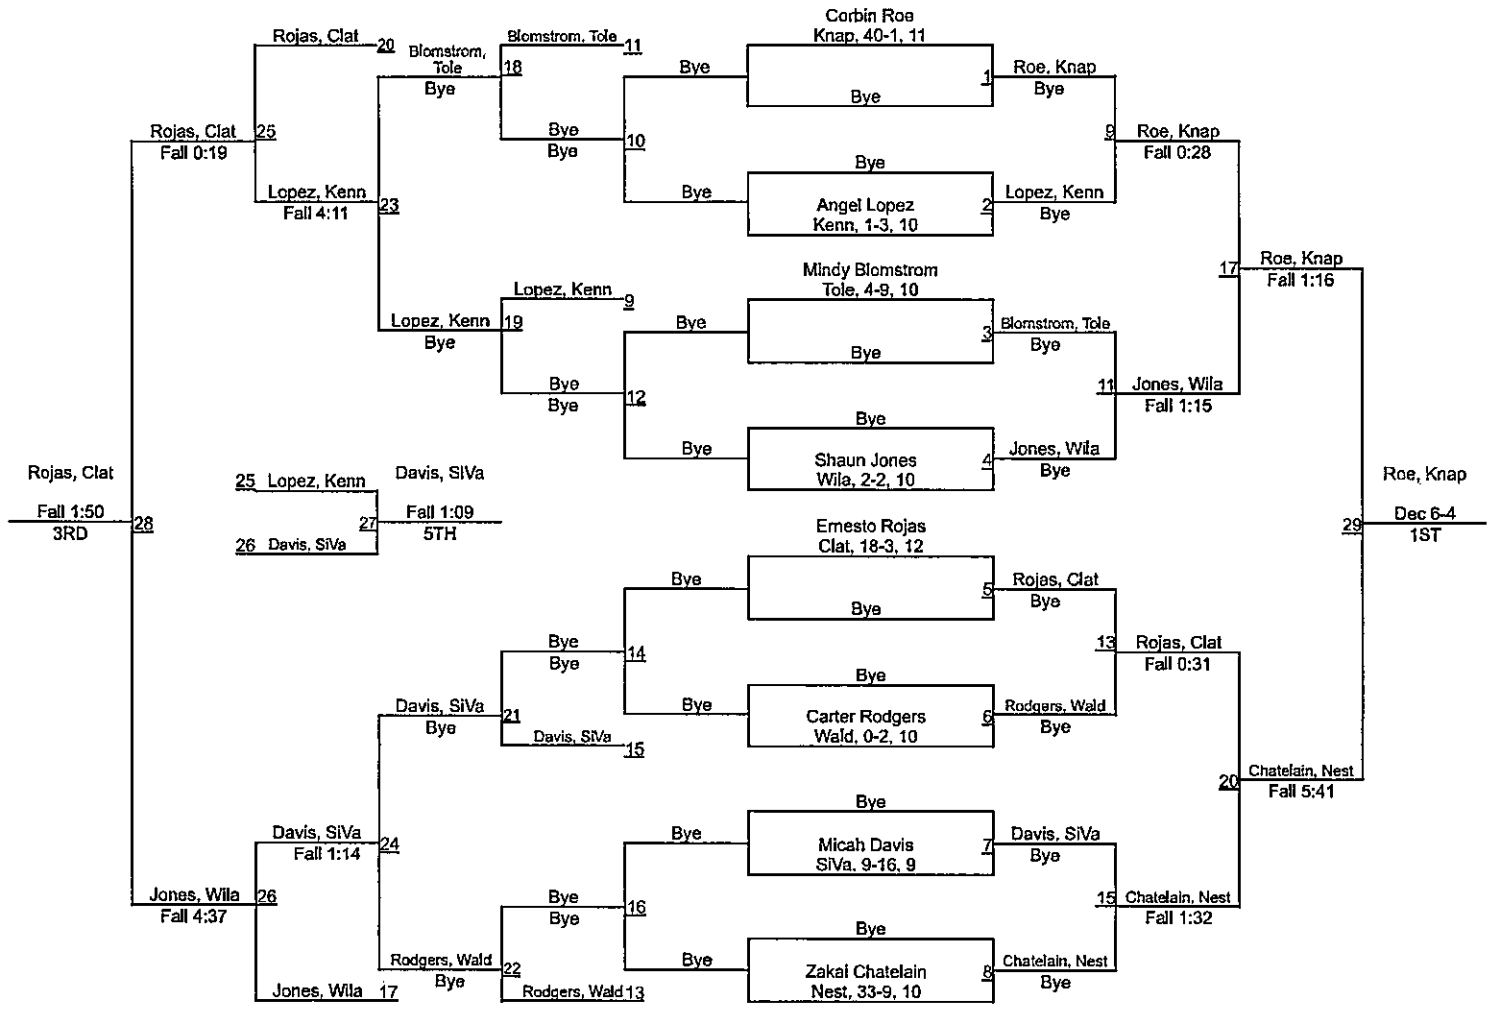

Team Scores

Printed on 02/12/2023 10:52 a.m.

Team Scores		
1	Willamina	255.5
2	Kennedy	179.0
3	Toledo	164.5
4	Nestucca	161.0
5	Colton	150.5
6	Regis	120.0
7	Clatskanie	113.0
8	Siletz Valley	108.0
9	Vernonia	104.0
10	Knappa	73.5
11	Santiam	54.0
12	Waldport	50.0
13	Gervais	20.0
14	Alsea	0.0

OSAA 2A/1A Special District 1

OSAA 2A/1A Special District 1

OSAA 2A/1A Special District 1

OSAA 2A/1A Special District 1

OSAA 2A/1A Special District 1

OSAA 2A/1A Special District 1

OSAA 2A/1A Special District 1