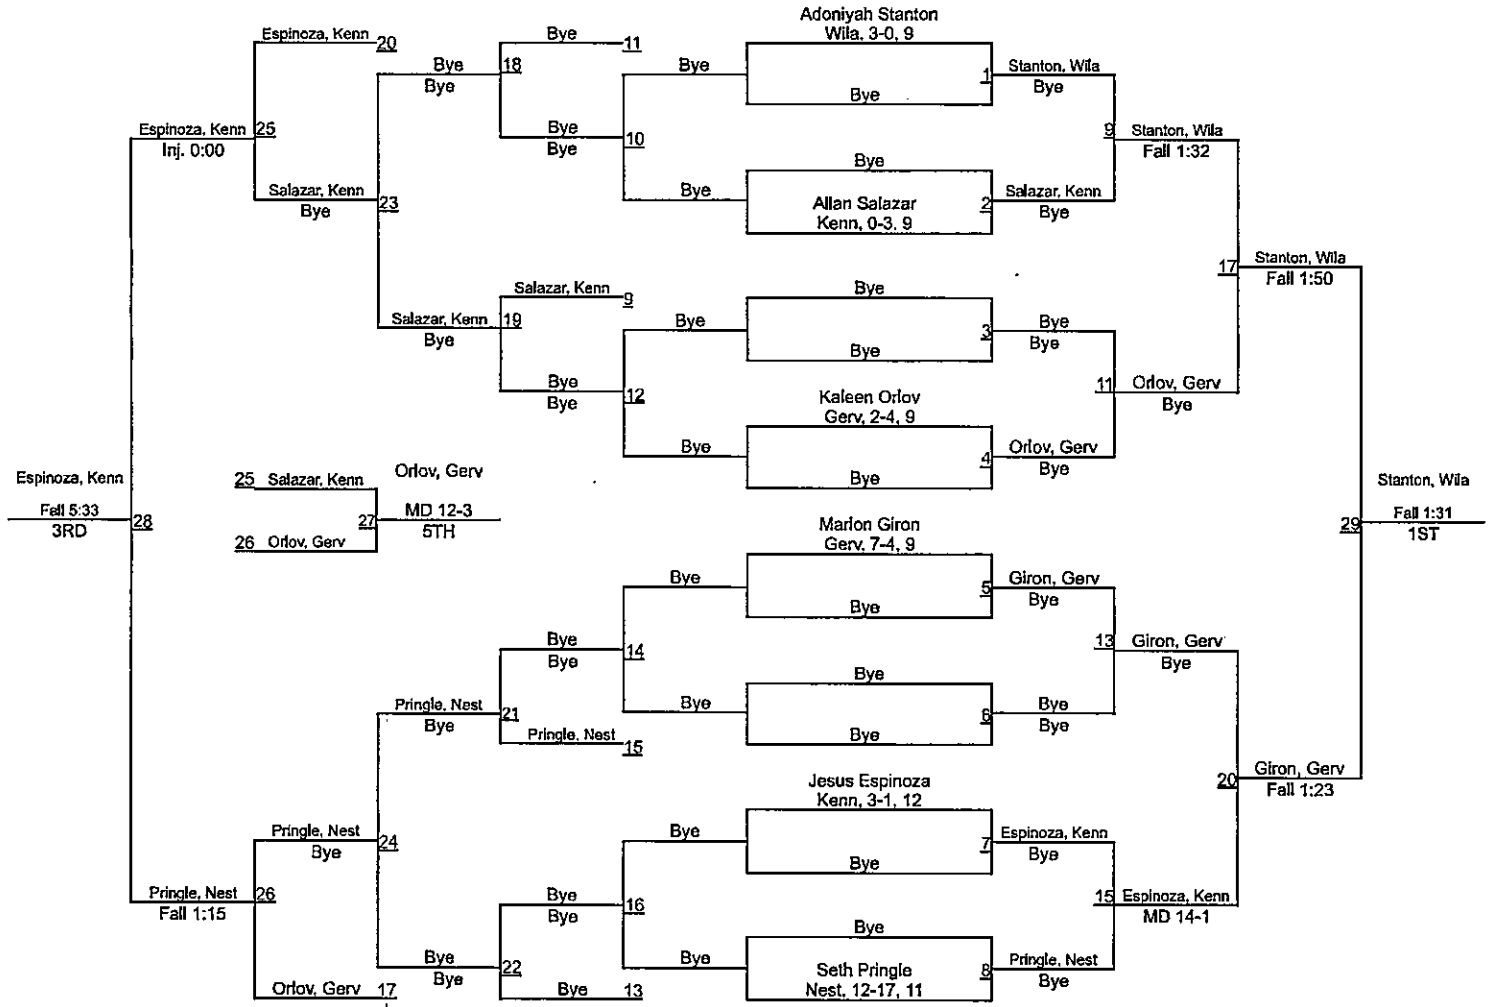

Team Scores

Printed on 02/12/2023 10:52 a.m.

Team Scores		
1	Willamina	255.5
2	Kennedy	179.0
3	Toledo	164.5
4	Nestucca	161.0
5	Colton	150.5
6	Regis	120.0
7	Clatskanie	113.0
8	Siletz Valley	108.0
9	Vernonia	104.0
10	Knappa	73.5
11	Santiam	54.0
12	Waldport	50.0
13	Gervais	20.0
14	Alsea	0.0

OSAA 2A/1A Special District 1

OSAA 2A/1A Special District 1

OSAA 2A/1A Special District 1

OSAA 2A/1A Special District 1

OSAA 2A/1A Special District 1

OSAA 2A/1A Special District 1

OSAA 2A/1A Special District 1