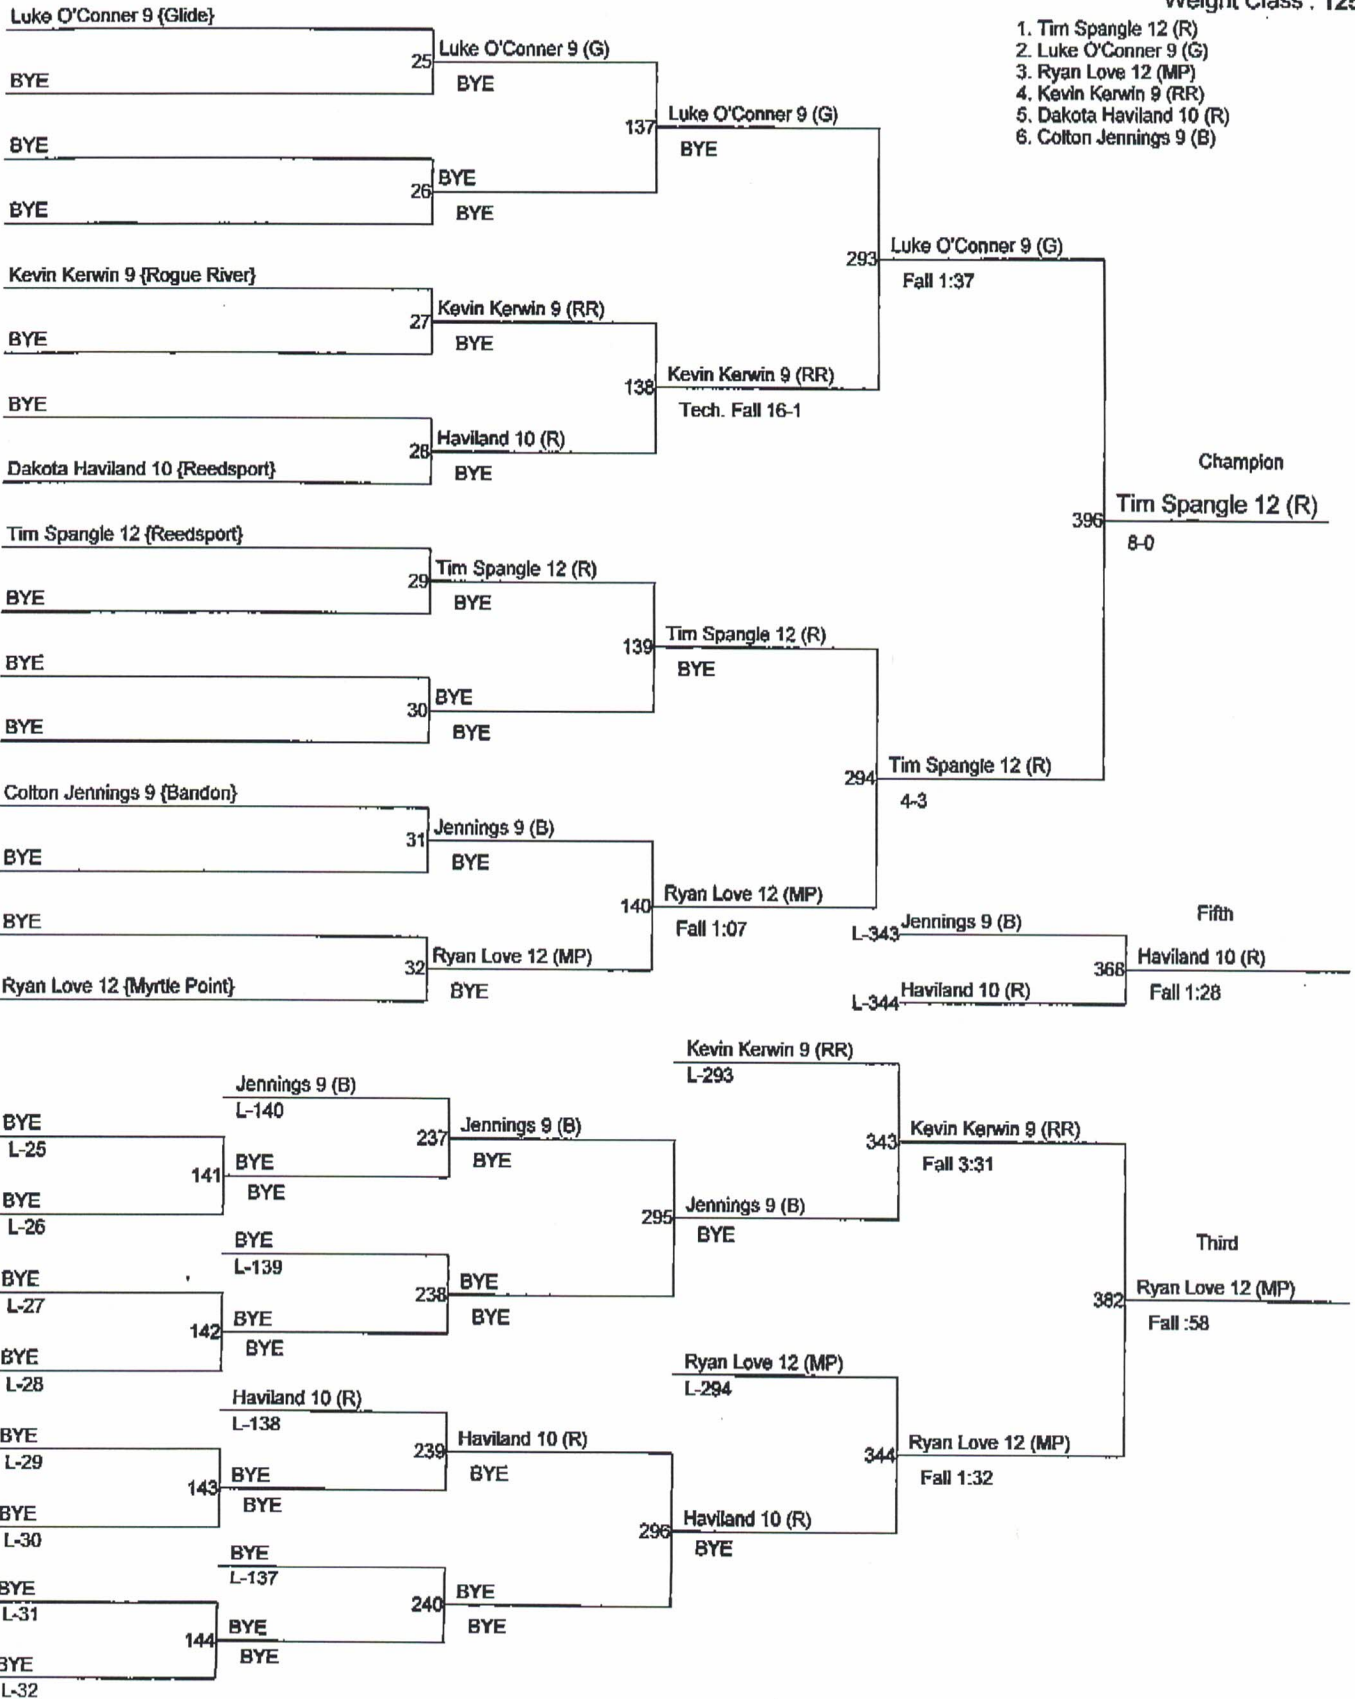

3A District Tournament Special District 3

Weight Class : 125

1. Tim Spangle 12 (R)
2. Luke O'Conner 9 (G)
3. Ryan Love 12 (MP)
4. Kevin Kerwin 9 (RR)
5. Dakota Haviland 10 (R)
6. Colton Jennings 9 (B)