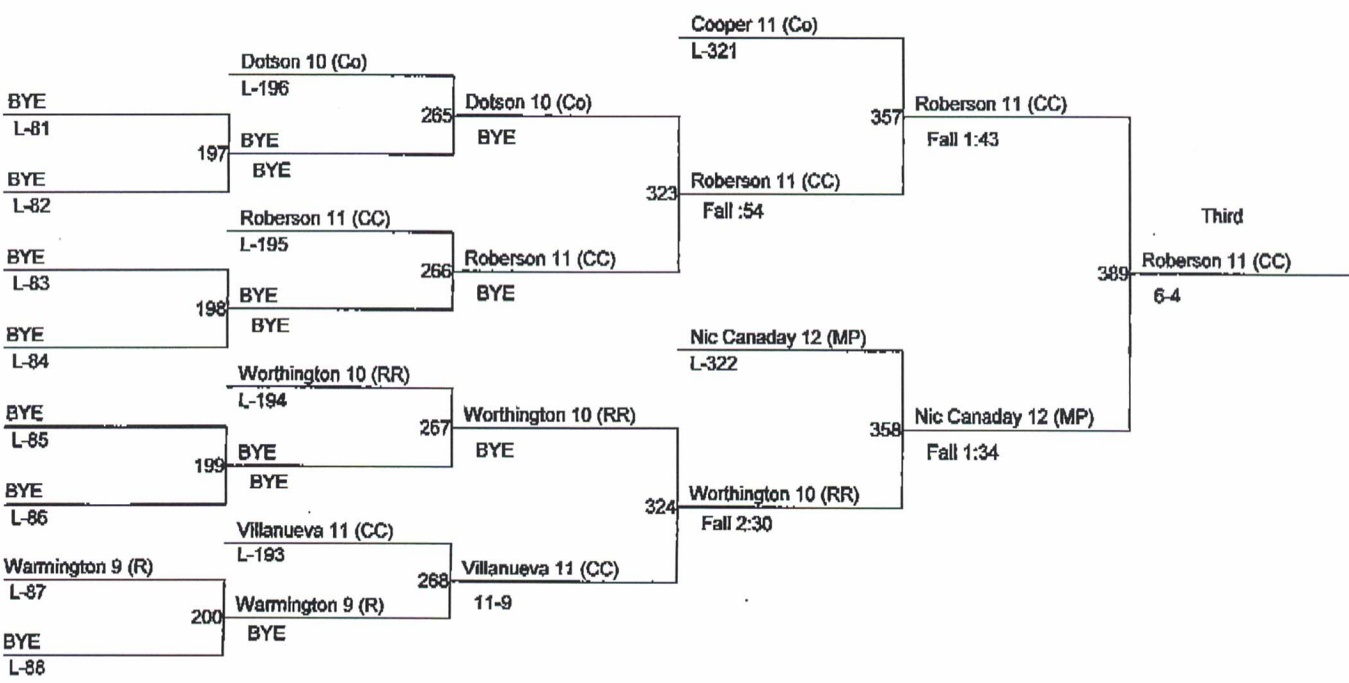

3A District Tournament Special District 3

Weight Class : 171

1. Jon Thurber 11 (R)
2. Brian Philpott 12 (G)
3. Zach Roberson 11 (CC)
4. Nic Canaday 12 (MP)
5. Chris Cooper 11 (Co)
6. Cody Worthington 10 (RR)