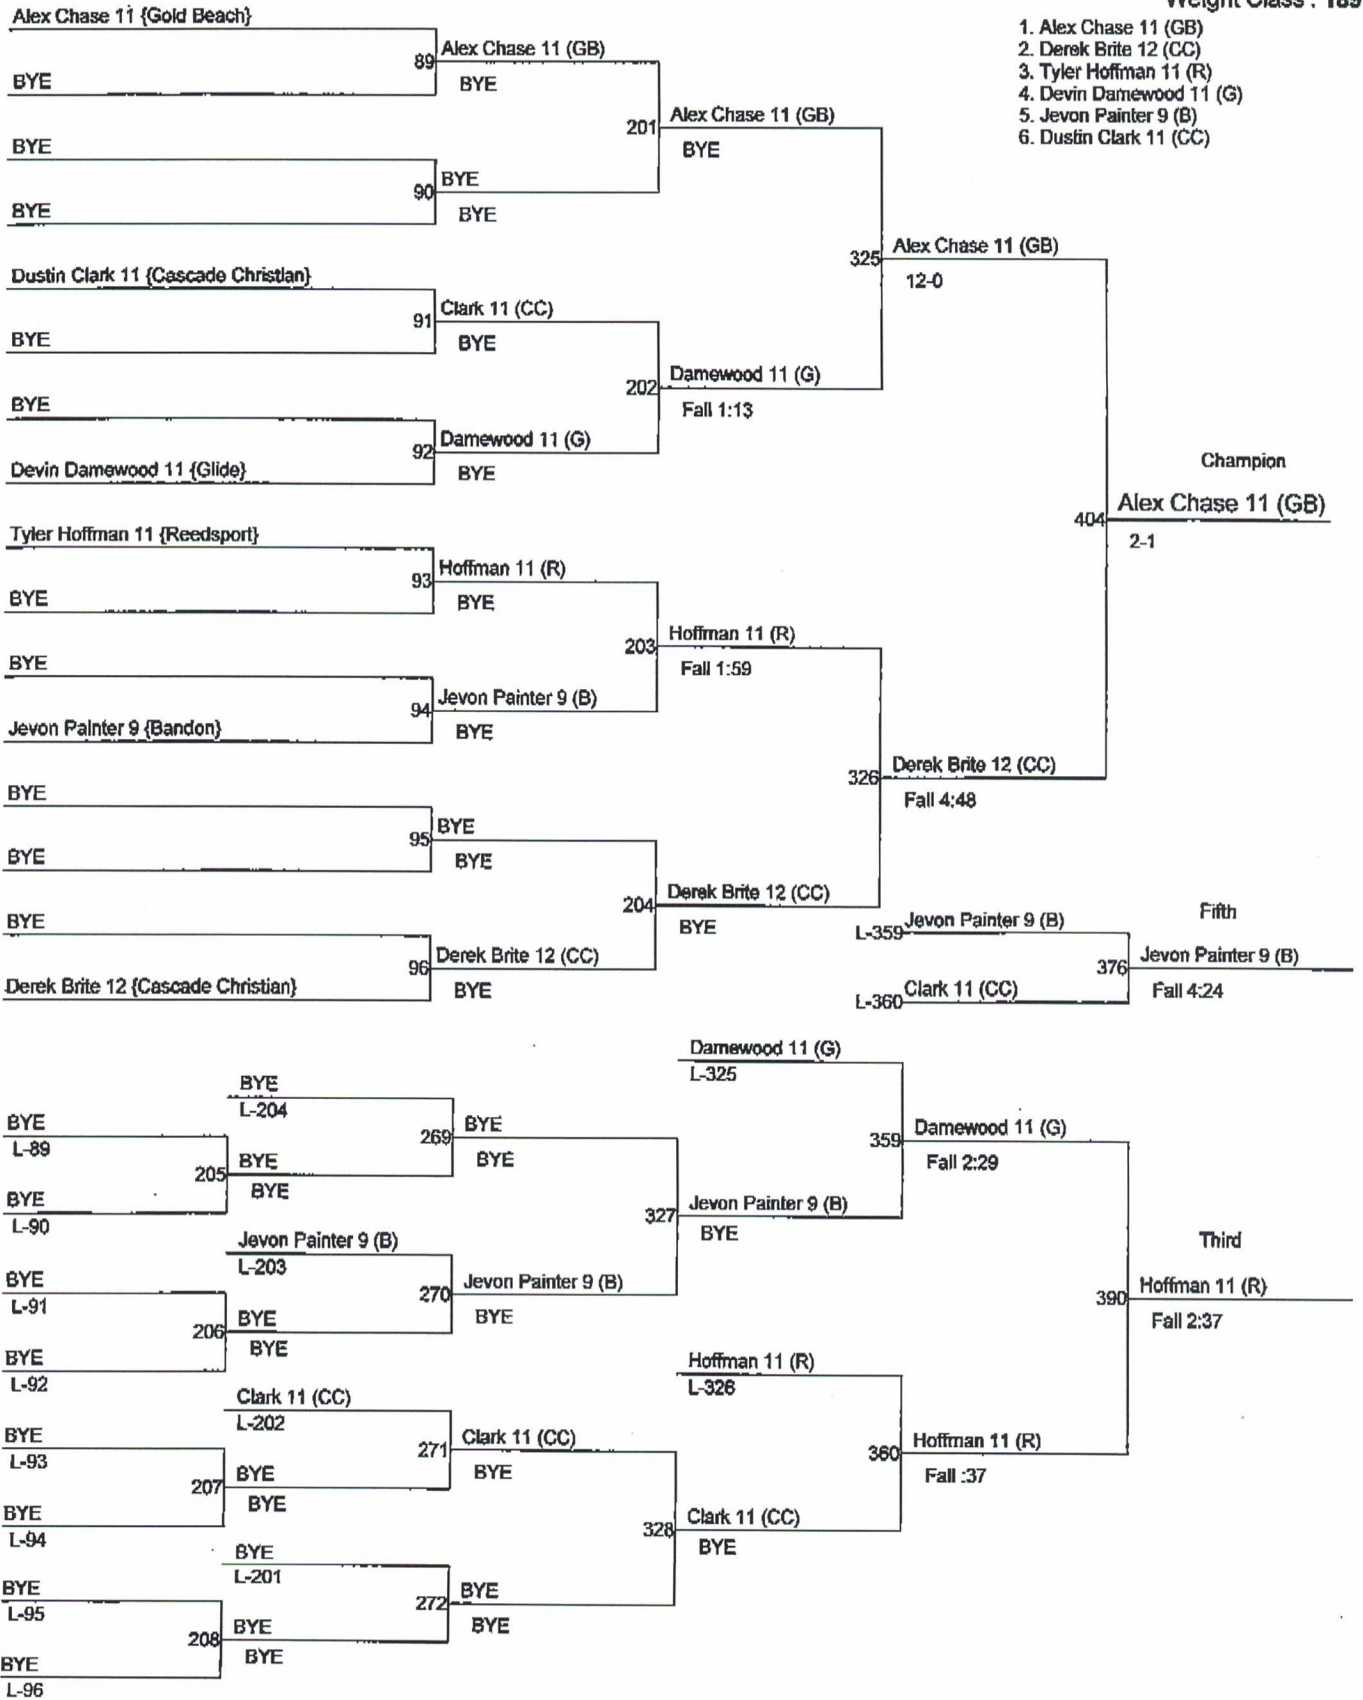

Weight Class : 189

- 1. Alex Chase 11 (GB)
- 2. Derek Brite 12 (CC)
- 3. Tyler Hoffman 11 (R)
- 4. Devin Damewood 11 (G)
- 5. Jevon Painter 9 (B)
- 6. Dustin Clark 11 (CC)

3A District Tournament Special District 3