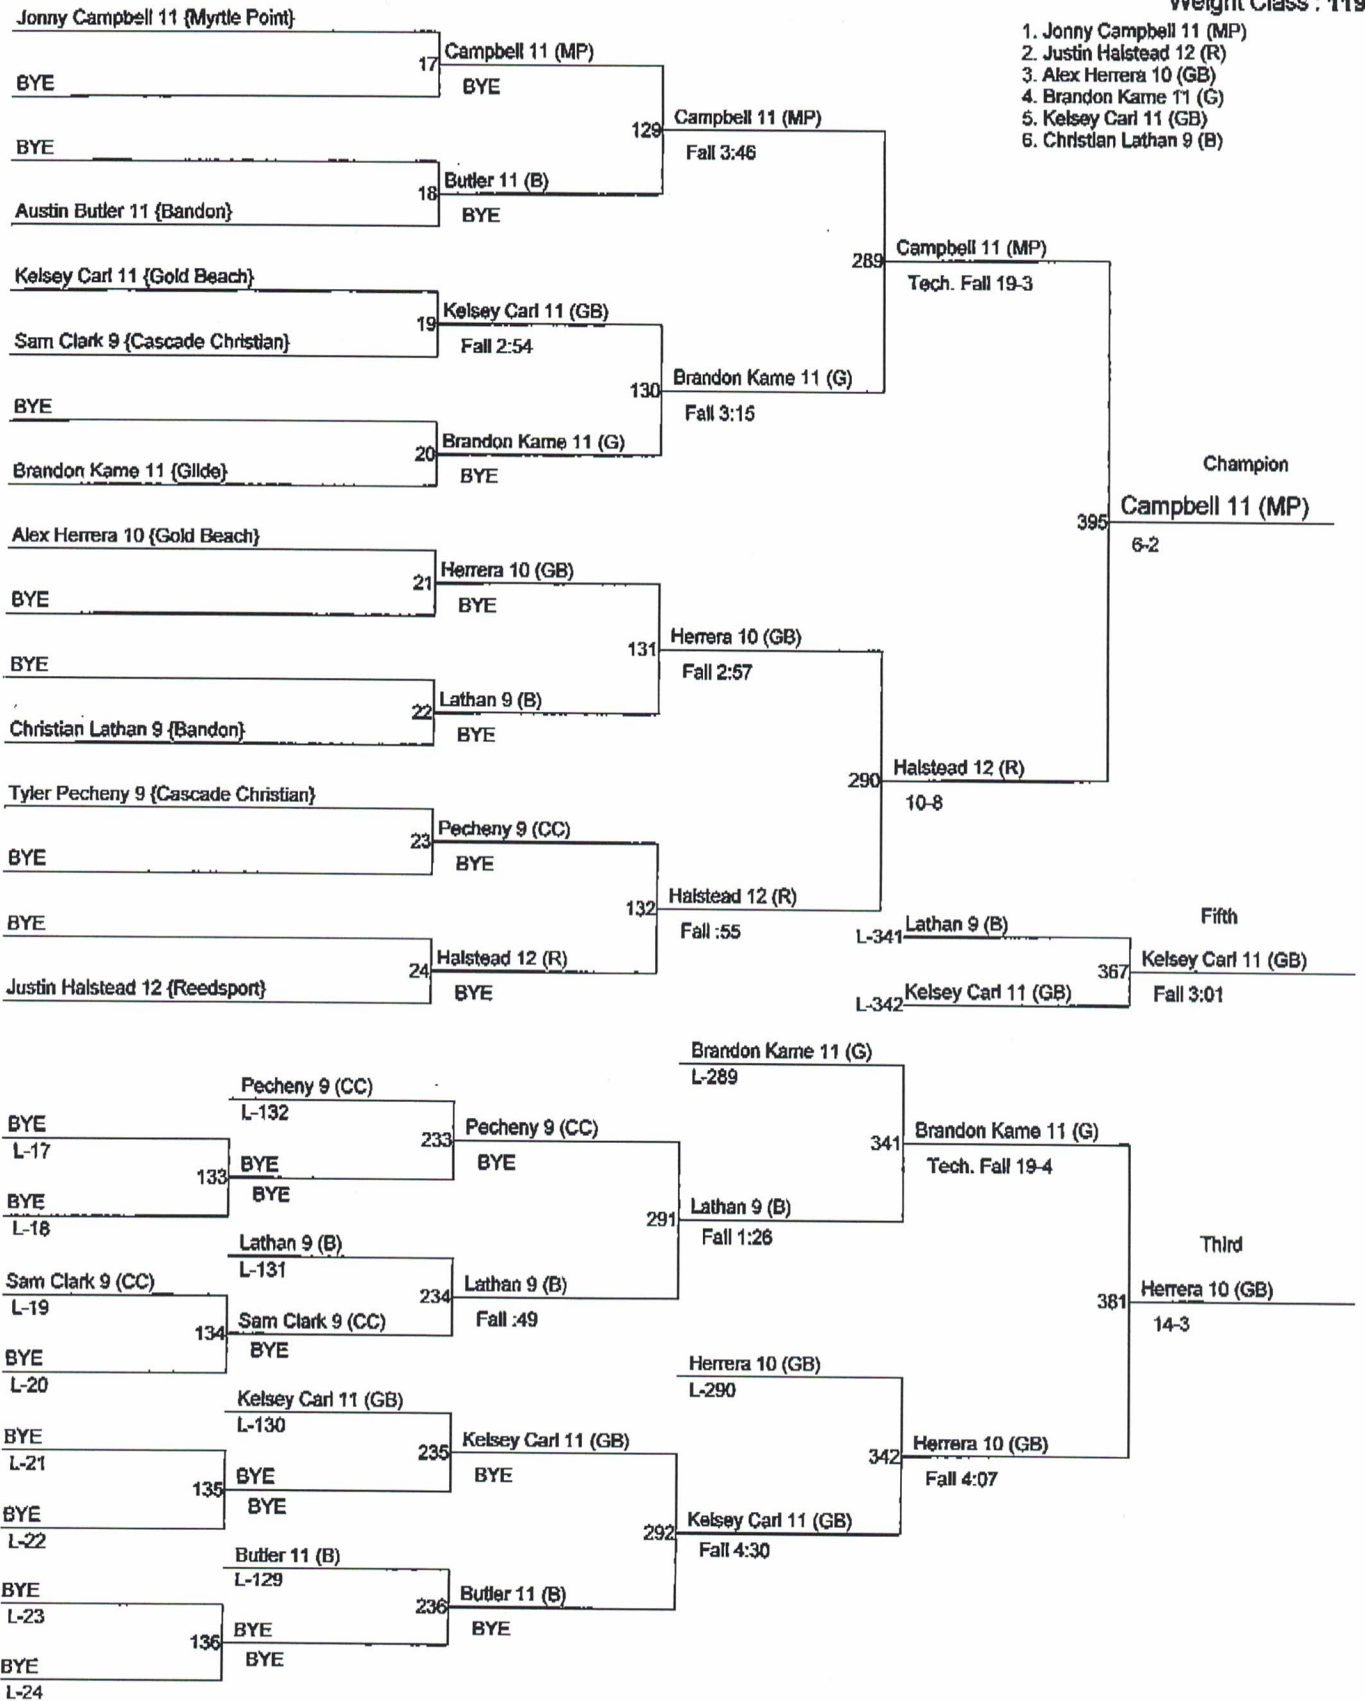

3A District Tournament Special District 3

Weight Class : 119

1. Jonny Campbell 11 (MP)
2. Justin Halstead 12 (R)
3. Alex Herrera 10 (GB)
4. Brandon Kame 11 (G)
5. Kelsey Carl 11 (GB)
6. Christian Lathan 9 (B)