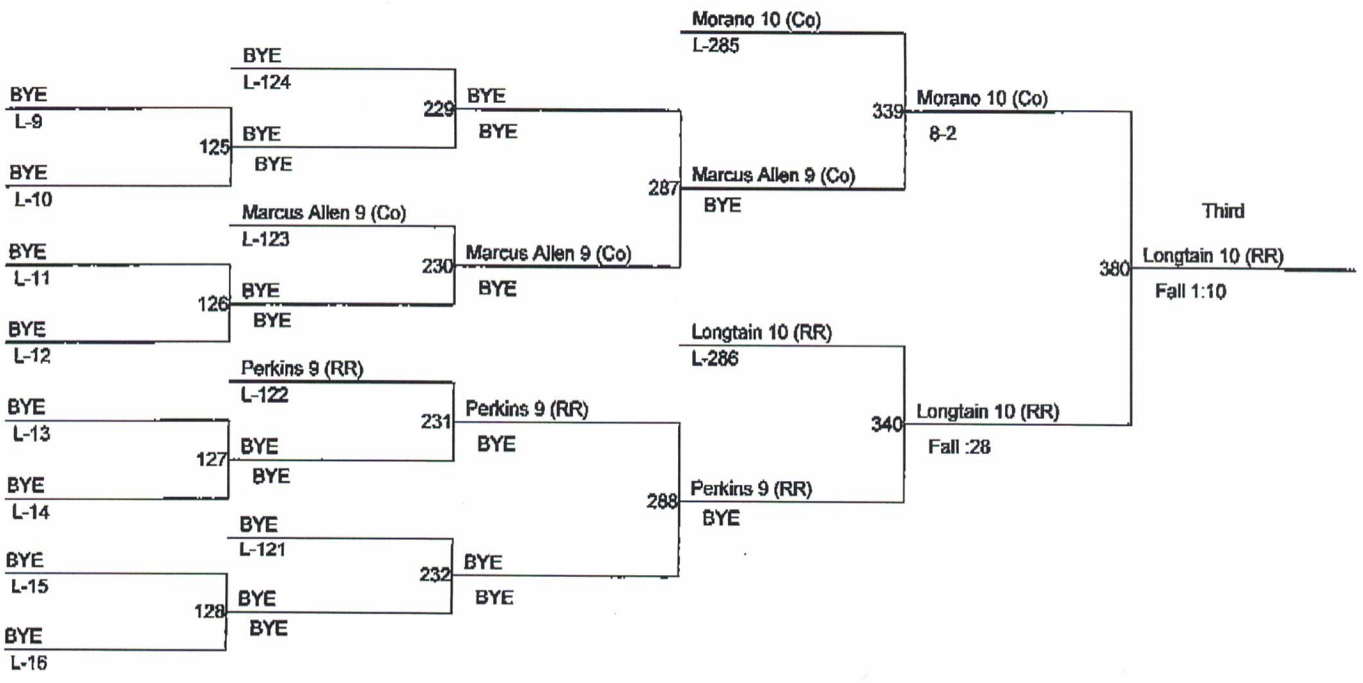

3A District Tournament Special District 3

Weight Class : 112

1. Quinn Johnston 10 (GB)
2. Tanner Cannaday (MP)
3. Aaron Longtain 10 (RR)
4. Frank Morano 10 (Co)
5. Marcus Allen 9 (Co)
6. Chase Perkins 9 (RR)