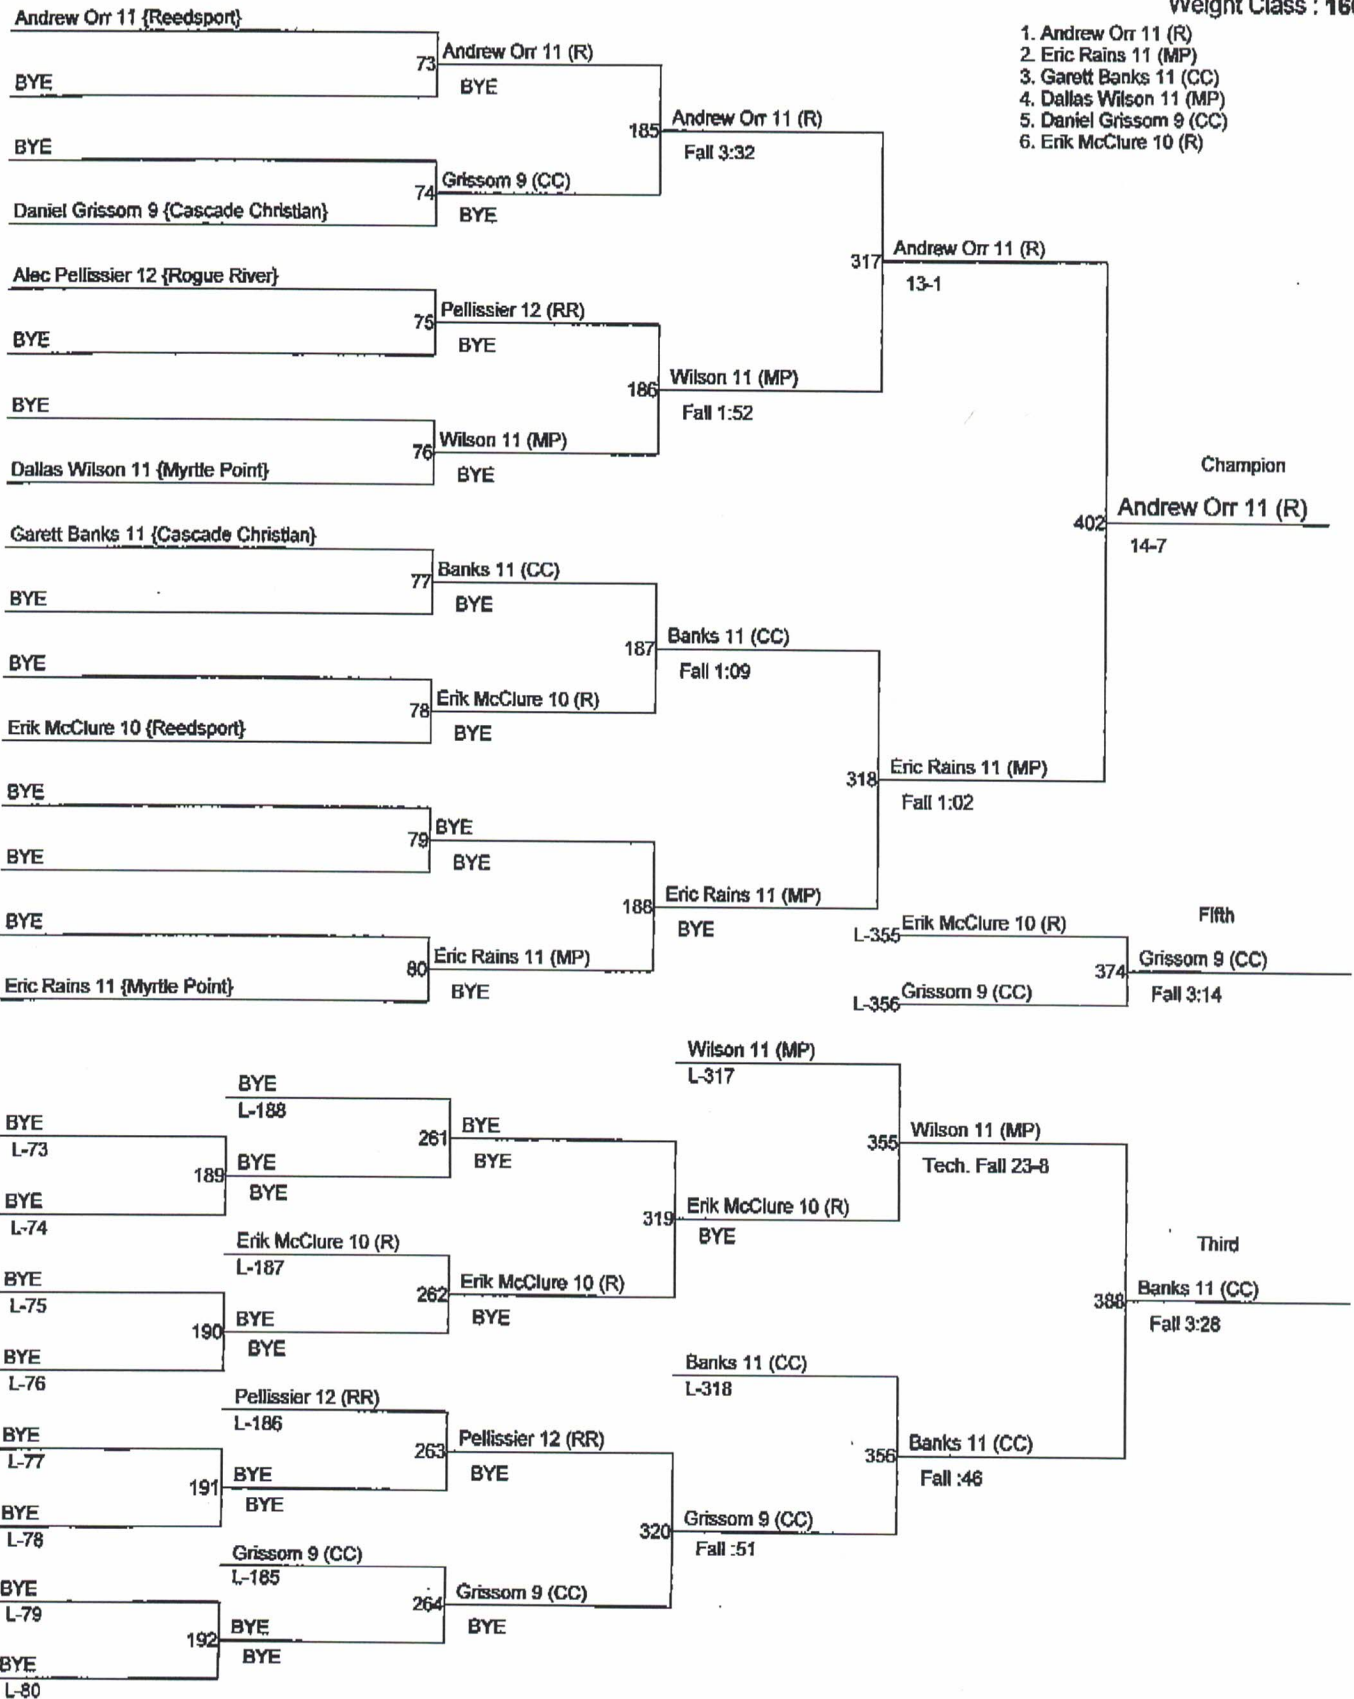

3A District Tournament Special District 3

Weight Class : 160

1. Andrew Orr 11 (R)
2. Eric Rains 11 (MP)
3. Garrett Banks 11 (CC)
4. Dallas Wilson 11 (MP)
5. Daniel Grissom 9 (CC)
6. Erik McClure 10 (R)