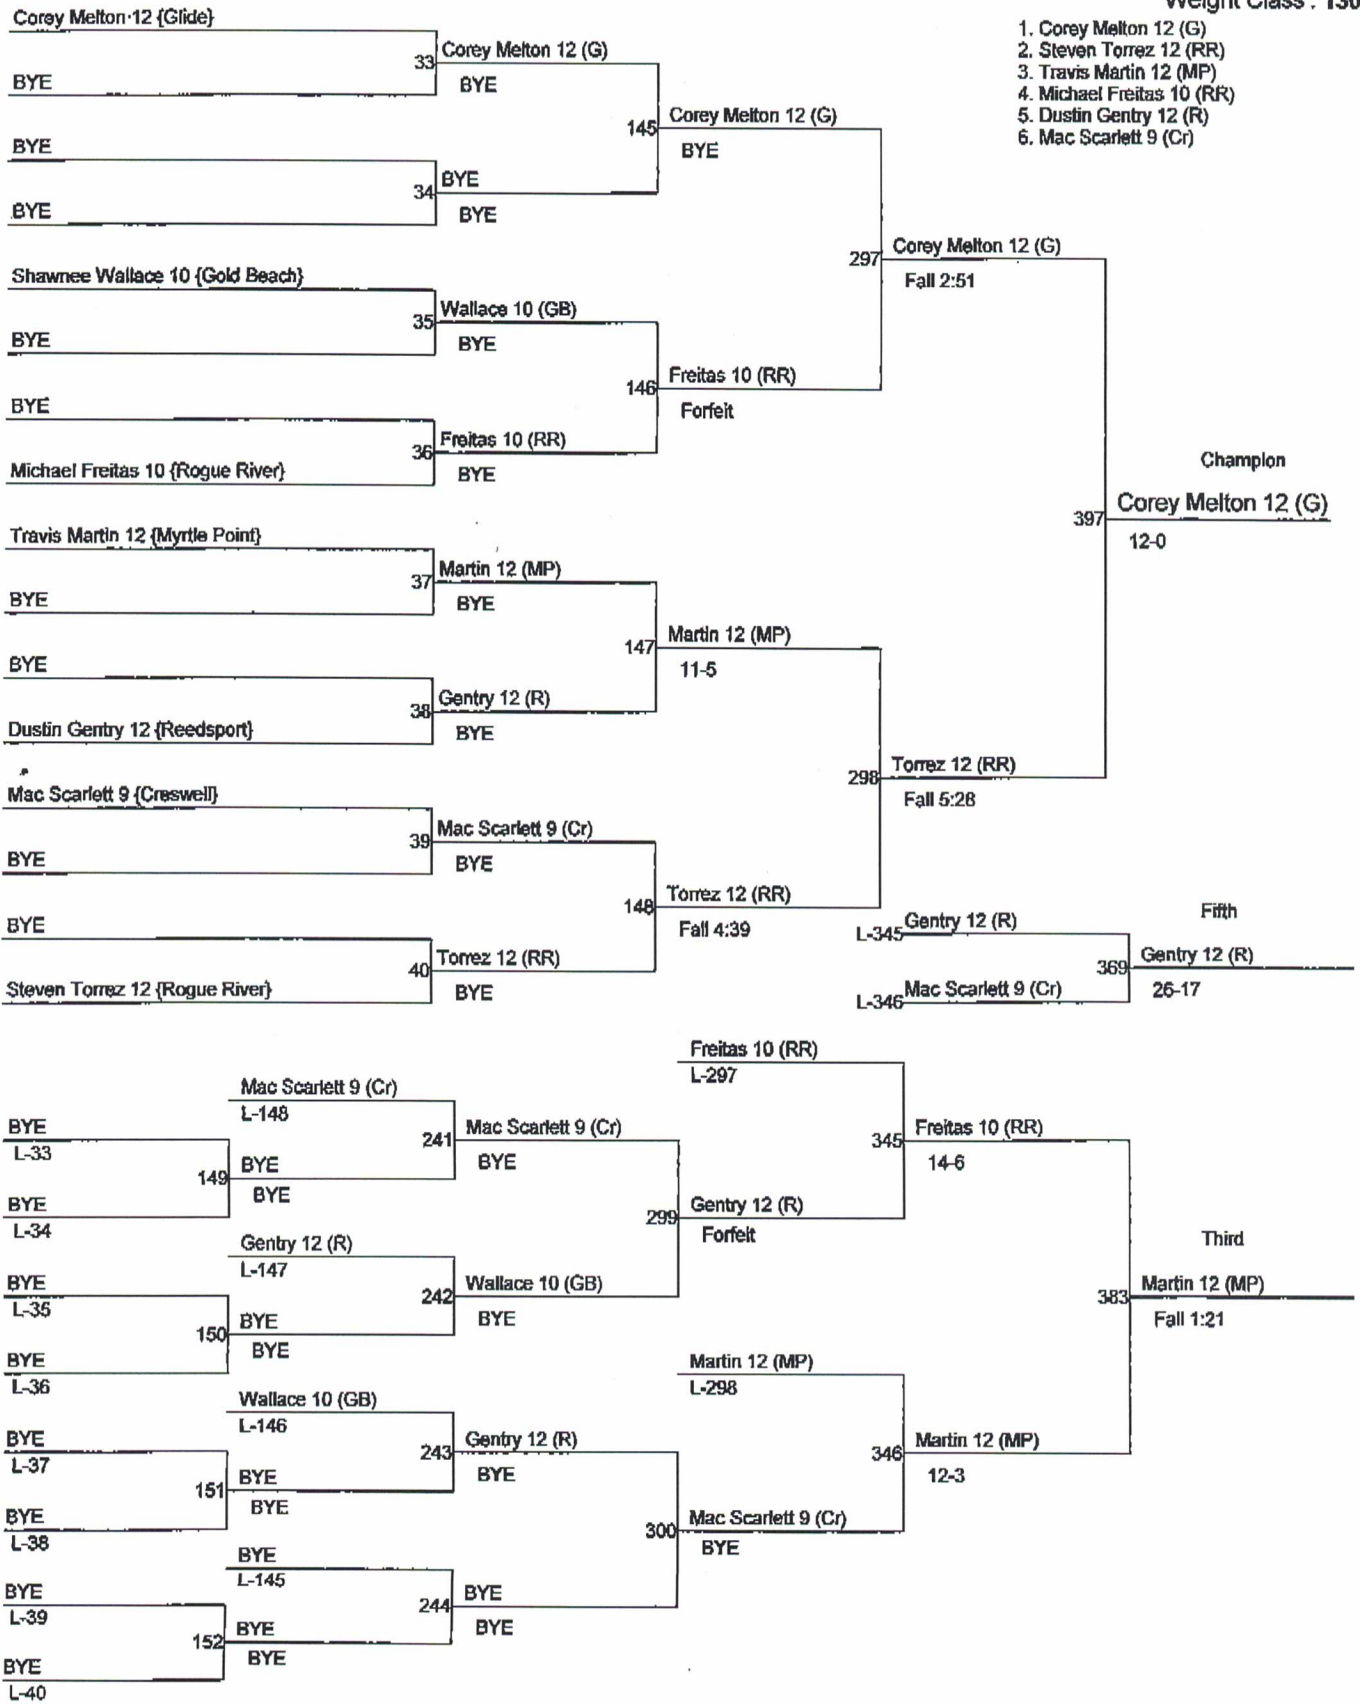

3A District Tournament Special District 3

Weight Class : 130

1. Corey Melton 12 (G)
2. Steven Torrez 12 (RR)
3. Travis Martin 12 (MP)
4. Michael Freitas 10 (RR)
5. Dustin Gentry 12 (R)
6. Mac Scarlett 9 (Cr)