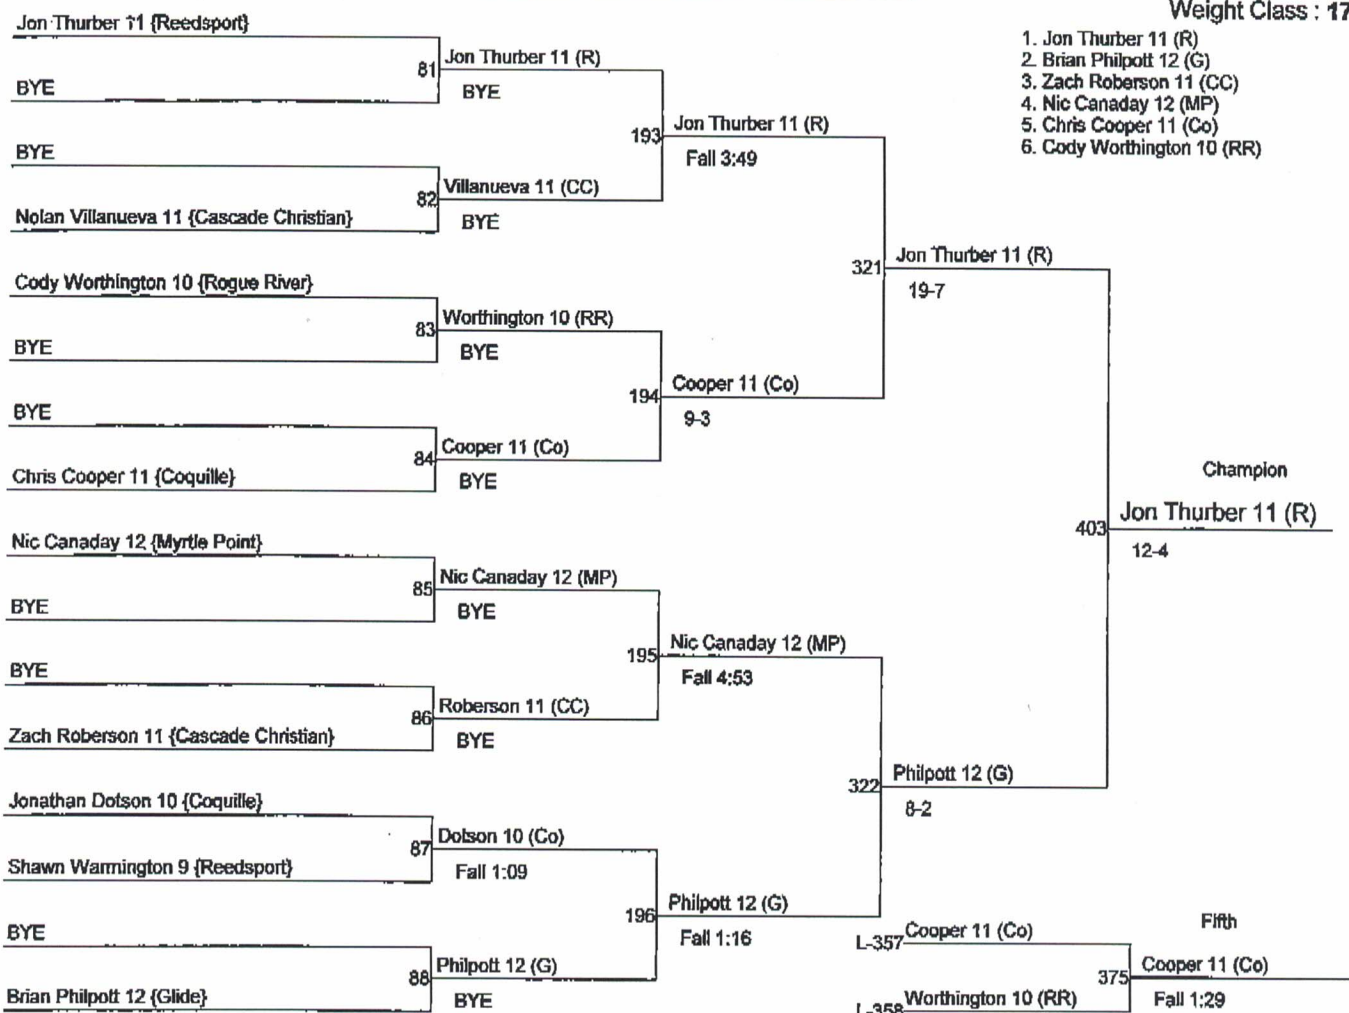

3A District Tournament Special District 3

Weight Class : 171

1. Jon Thurber 11 (R)
2. Brian Philpott 12 (G)
3. Zach Roberson 11 (CC)
4. Nic Canaday 12 (MP)
5. Chris Cooper 11 (Co)
6. Cody Worthington 10 (RR)