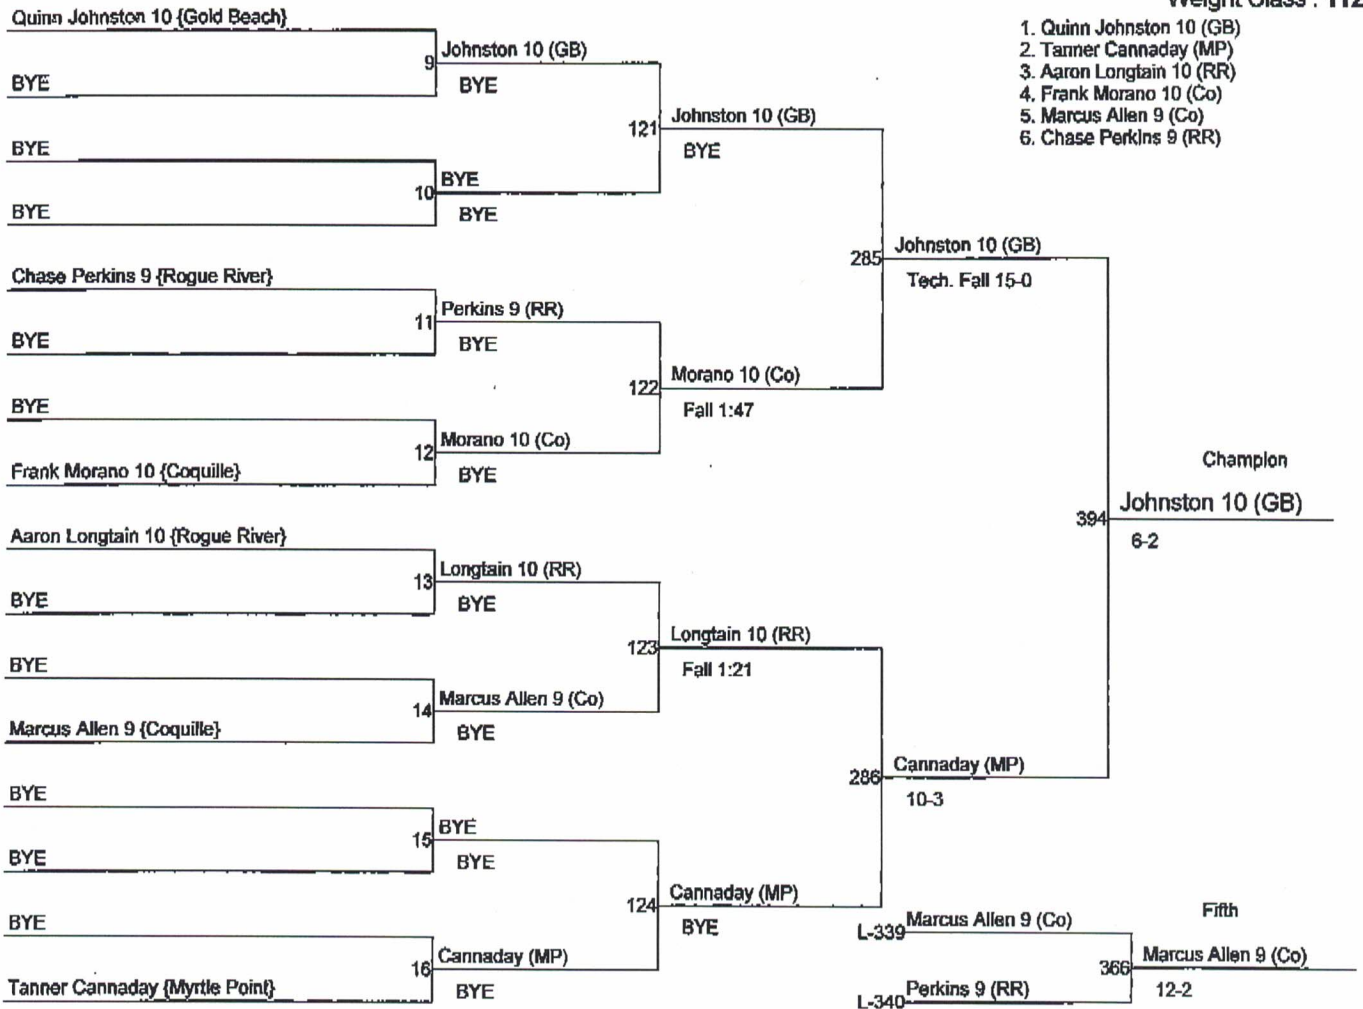

3A District Tournament Special District 3

Weight Class : 112

1. Quinn Johnston 10 (GB)
2. Tanner Cannaday (MP)
3. Aaron Longtain 10 (RR)
4. Frank Morano 10 (Co)
5. Marcus Allen 9 (Co)
6. Chase Perkins 9 (RR)