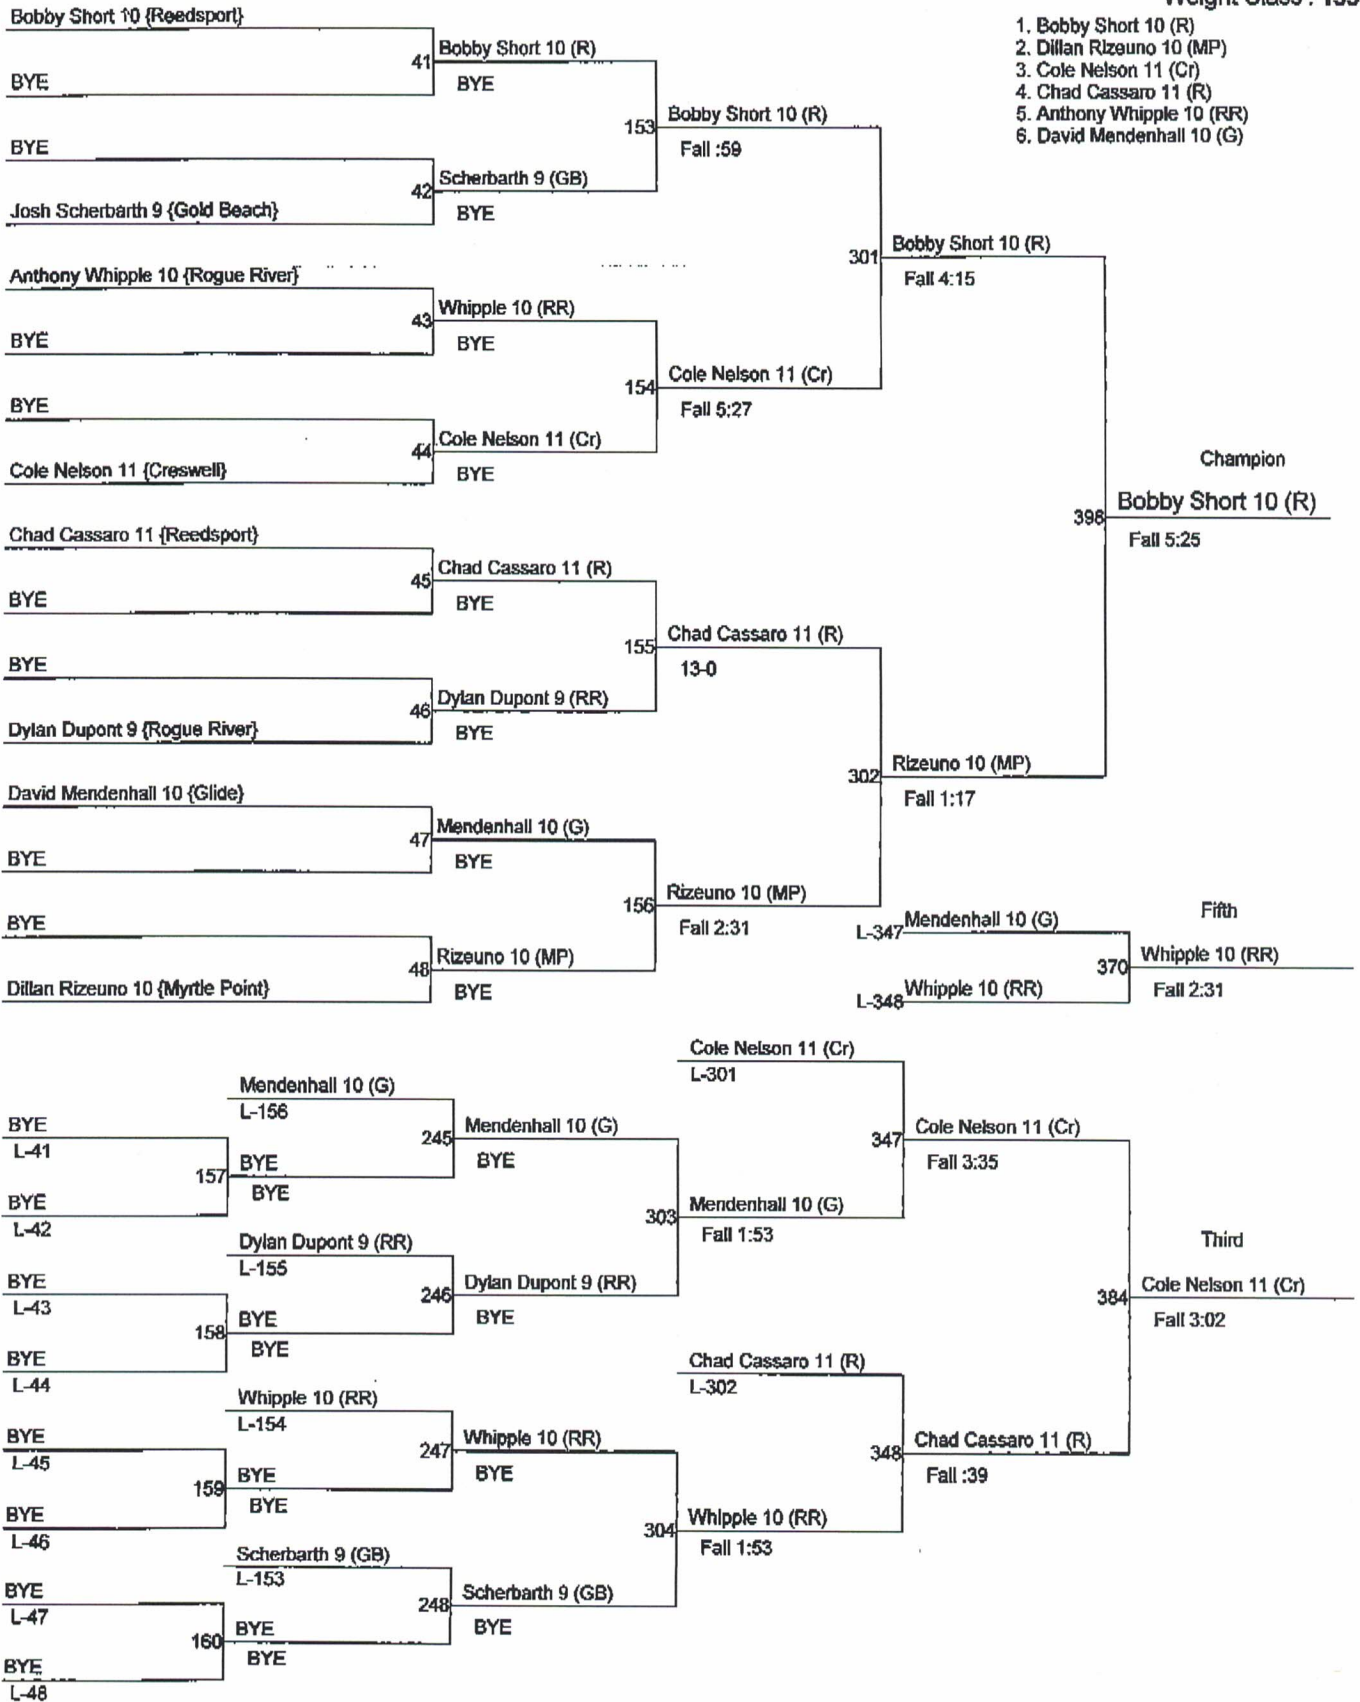

3A District Tournament Special District 3

Weight Class : 135

1. Bobby Short 10 (R)
2. Dillan Rizeuno 10 (MP)
3. Cole Nelson 11 (Cr)
4. Chad Cassaro 11 (R)
5. Anthony Whipple 10 (RR)
6. David Mendenhall 10 (G)