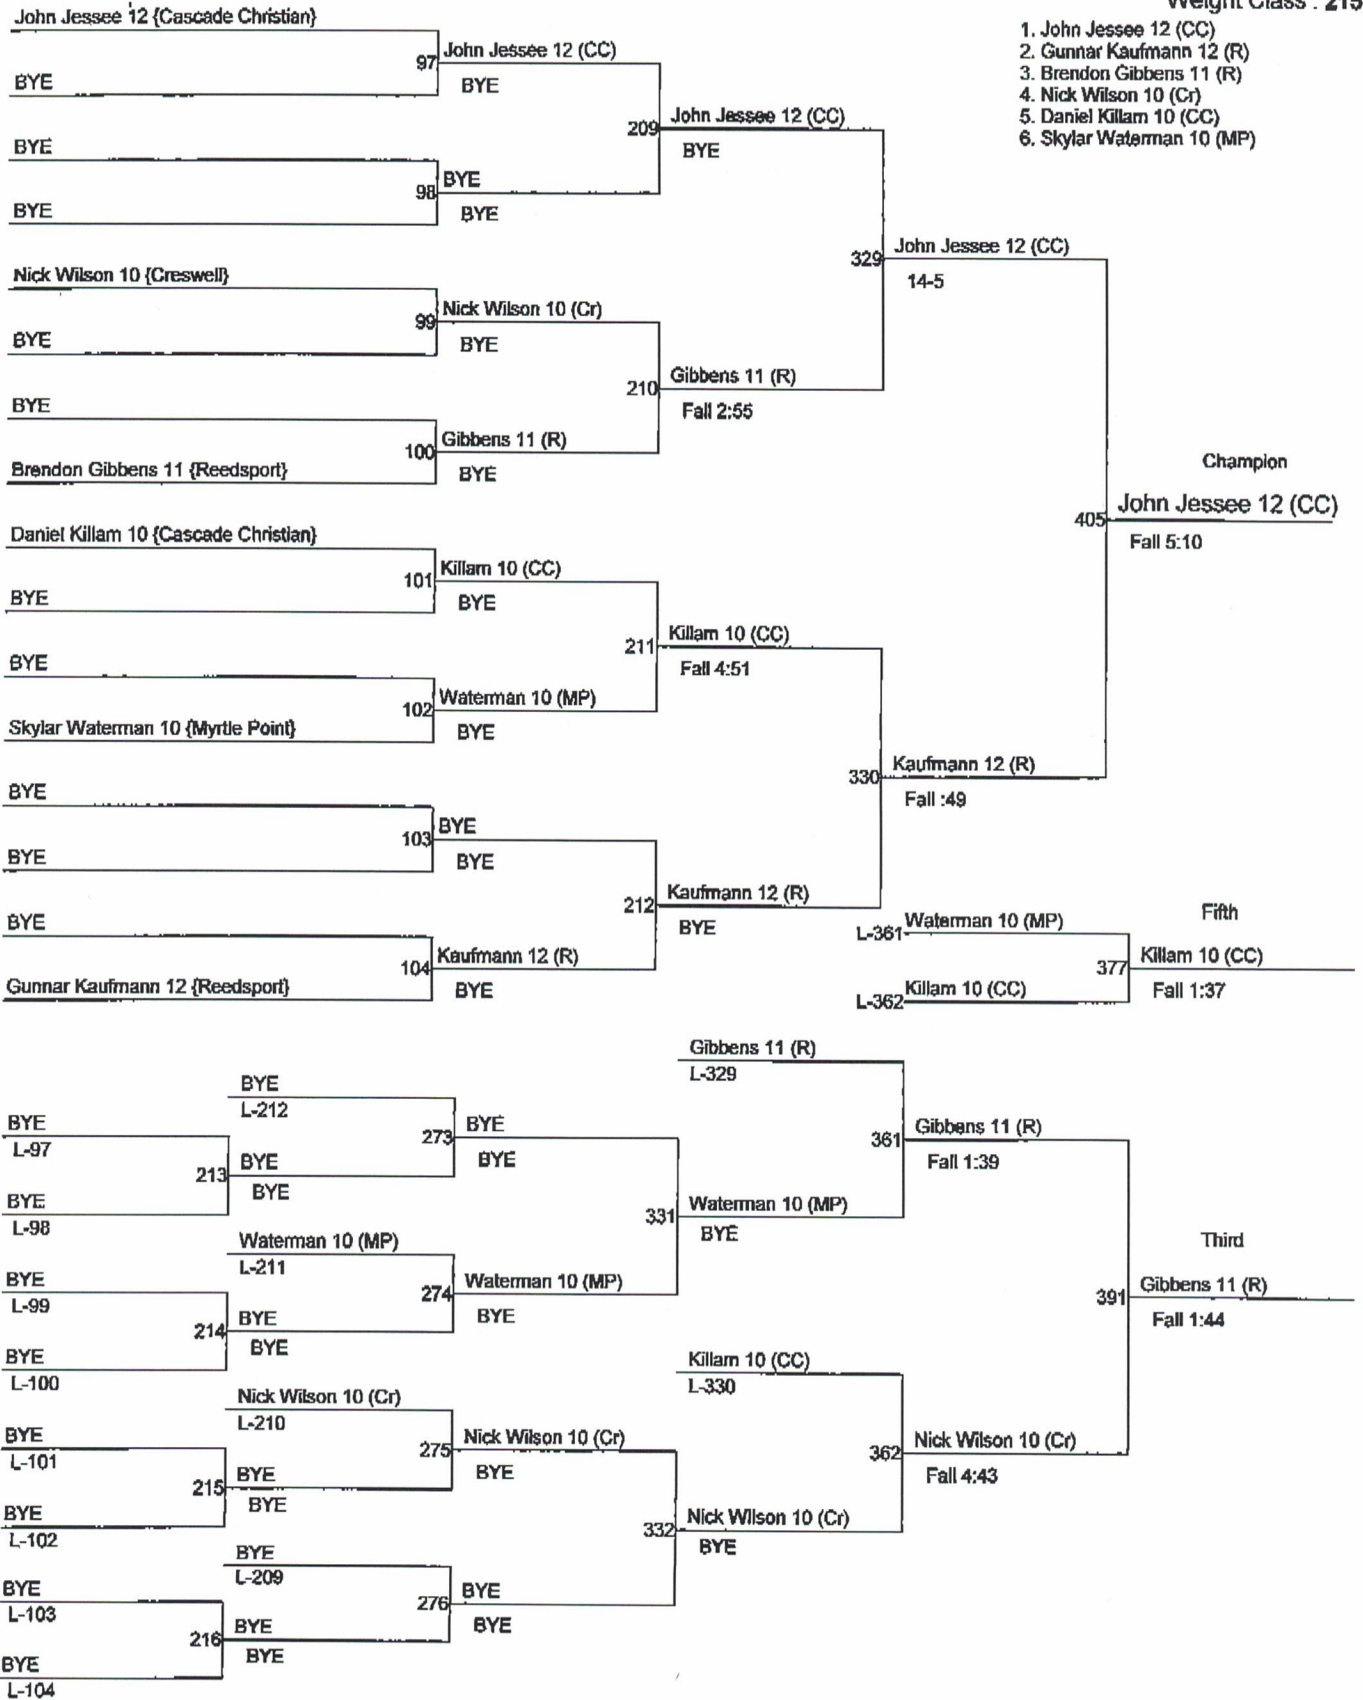

3A District Tournament Special District 3

Weight Class : 215

1. John Jessee 12 (CC)
2. Gunnar Kaufmann 12 (R)
3. Brendon Gibbens 11 (R)
4. Nick Wilson 10 (Cr)
5. Daniel Killam 10 (CC)
6. Skylar Waterman 10 (MP)