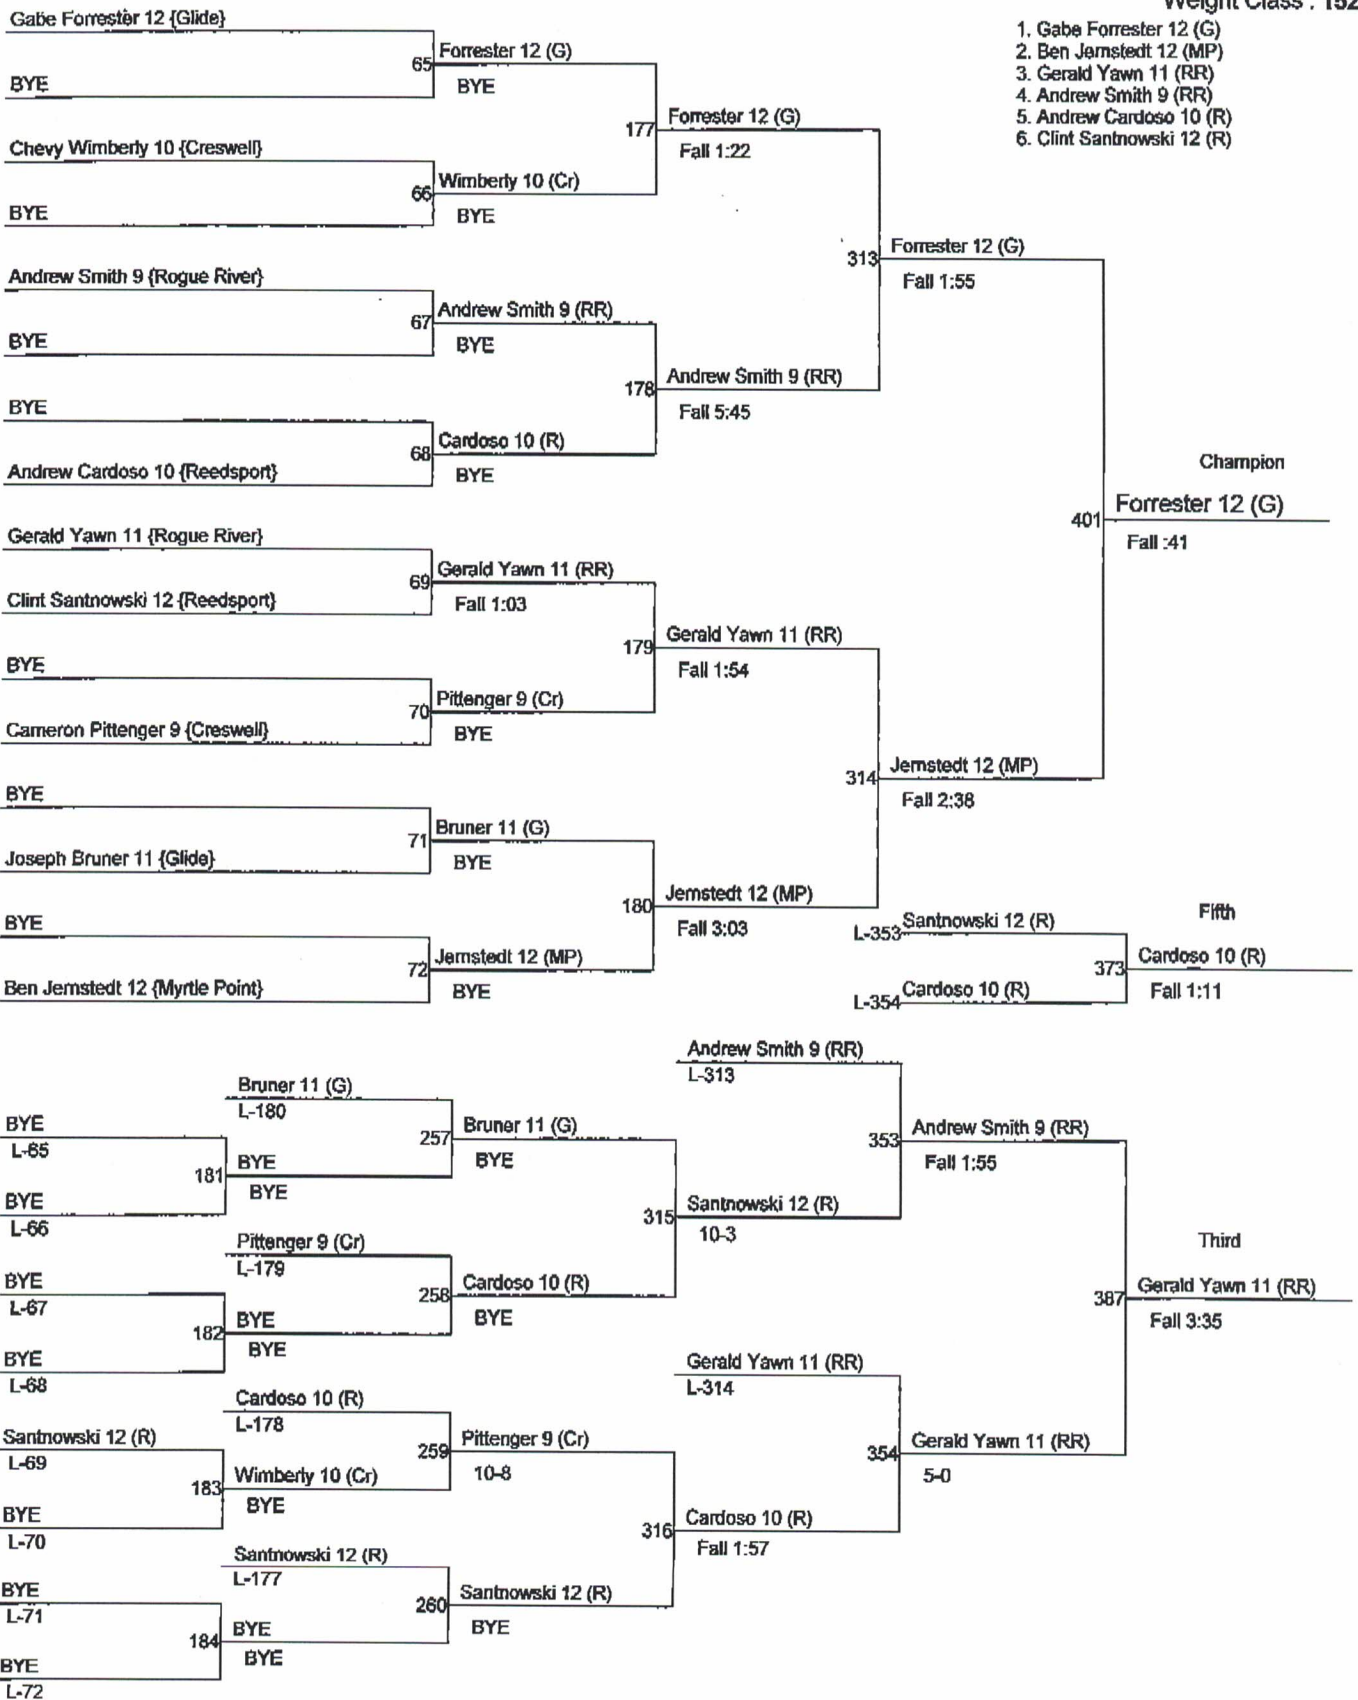

3A District Tournament Special District 3

Weight Class : 152

1. Gabe Forrester 12 (G)
2. Ben Jemstedt 12 (MP)
3. Gerald Yawn 11 (RR)
4. Andrew Smith 9 (RR)
5. Andrew Cardoso 10 (R)
6. Clint Santnowski 12 (R)