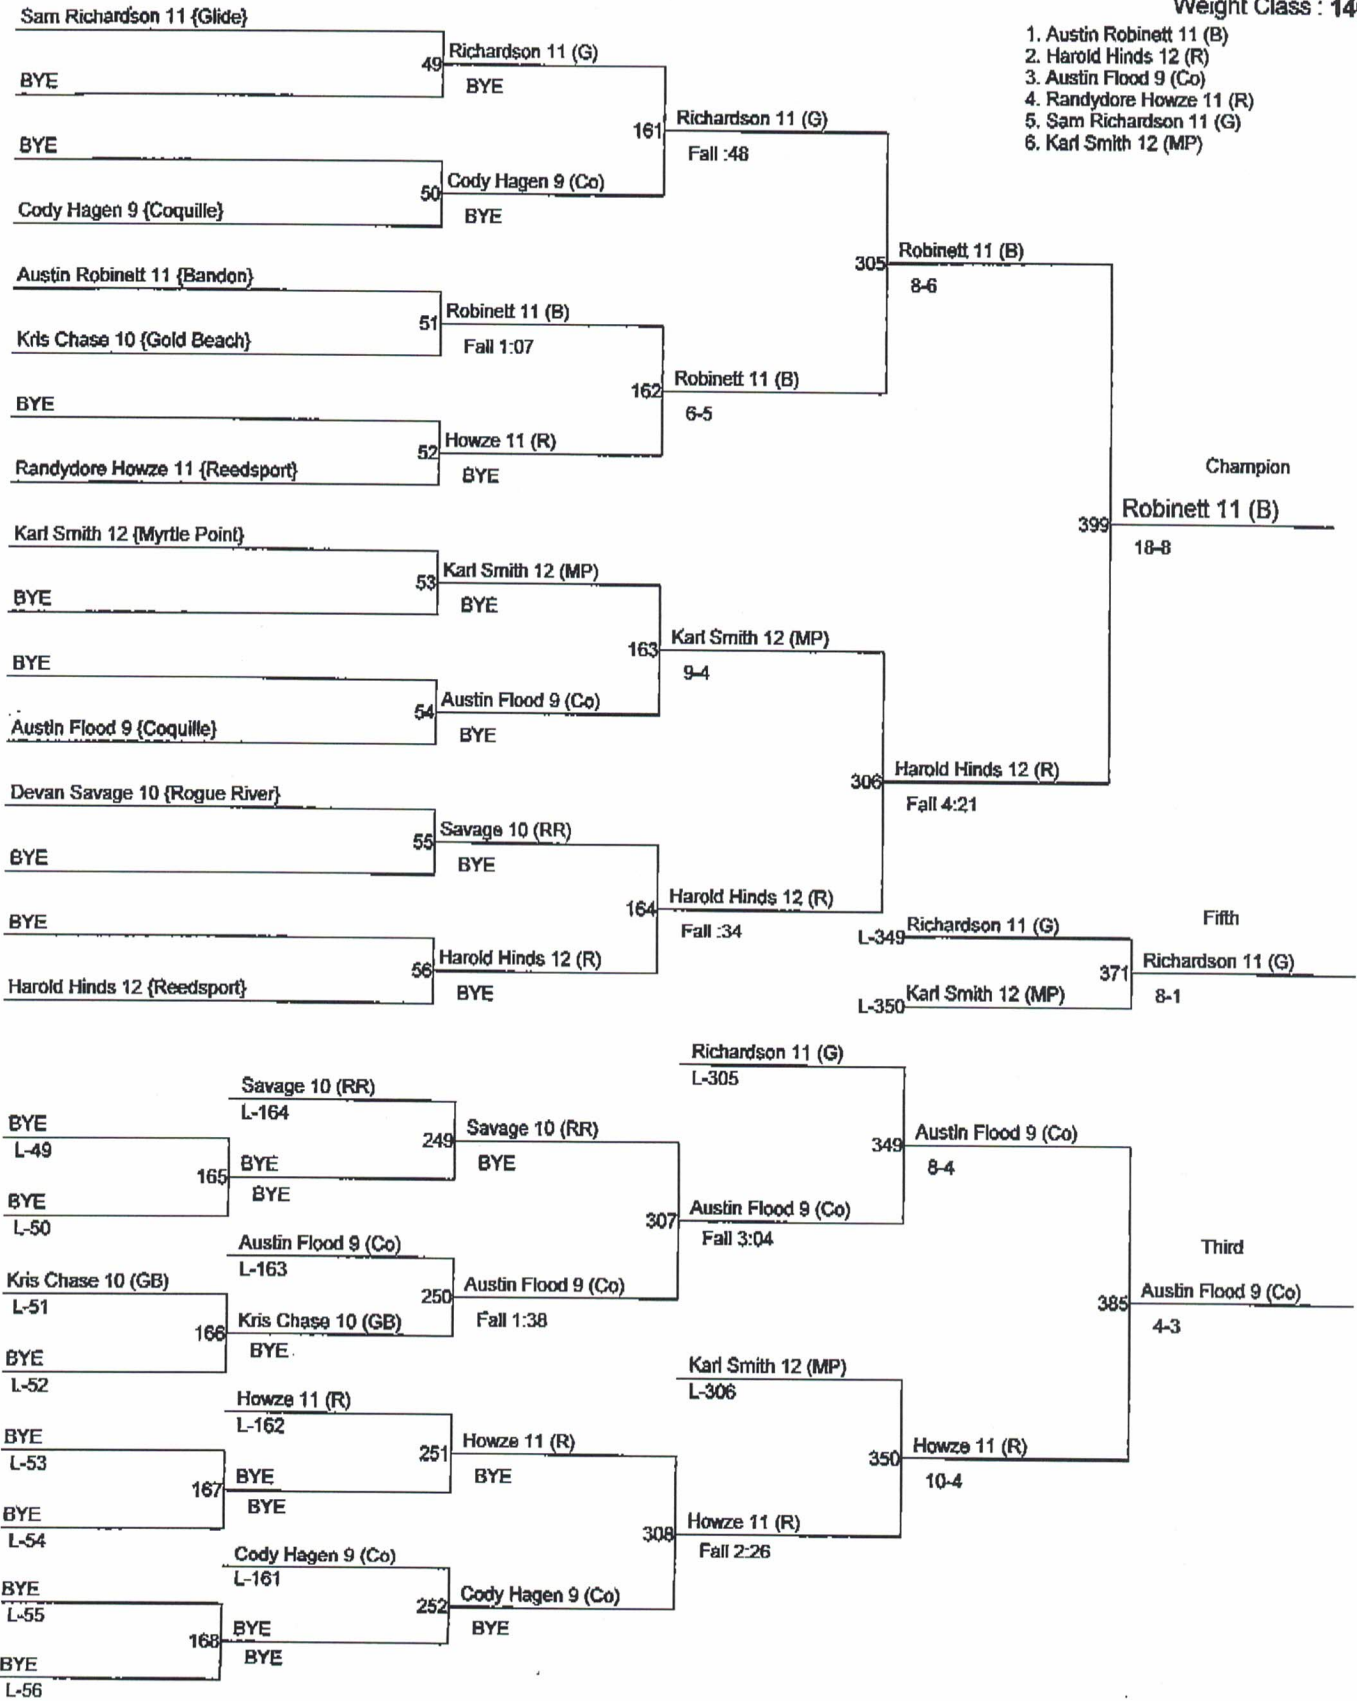

3A District Tournament Special District 3

Weight Class : 140

1. Austin Robinett 11 (B)
2. Harold Hinds 12 (R)
3. Austin Flood 9 (Co)
4. Randydore Howze 11 (R)
5. Sam Richardson 11 (G)
6. Karl Smith 12 (MP)