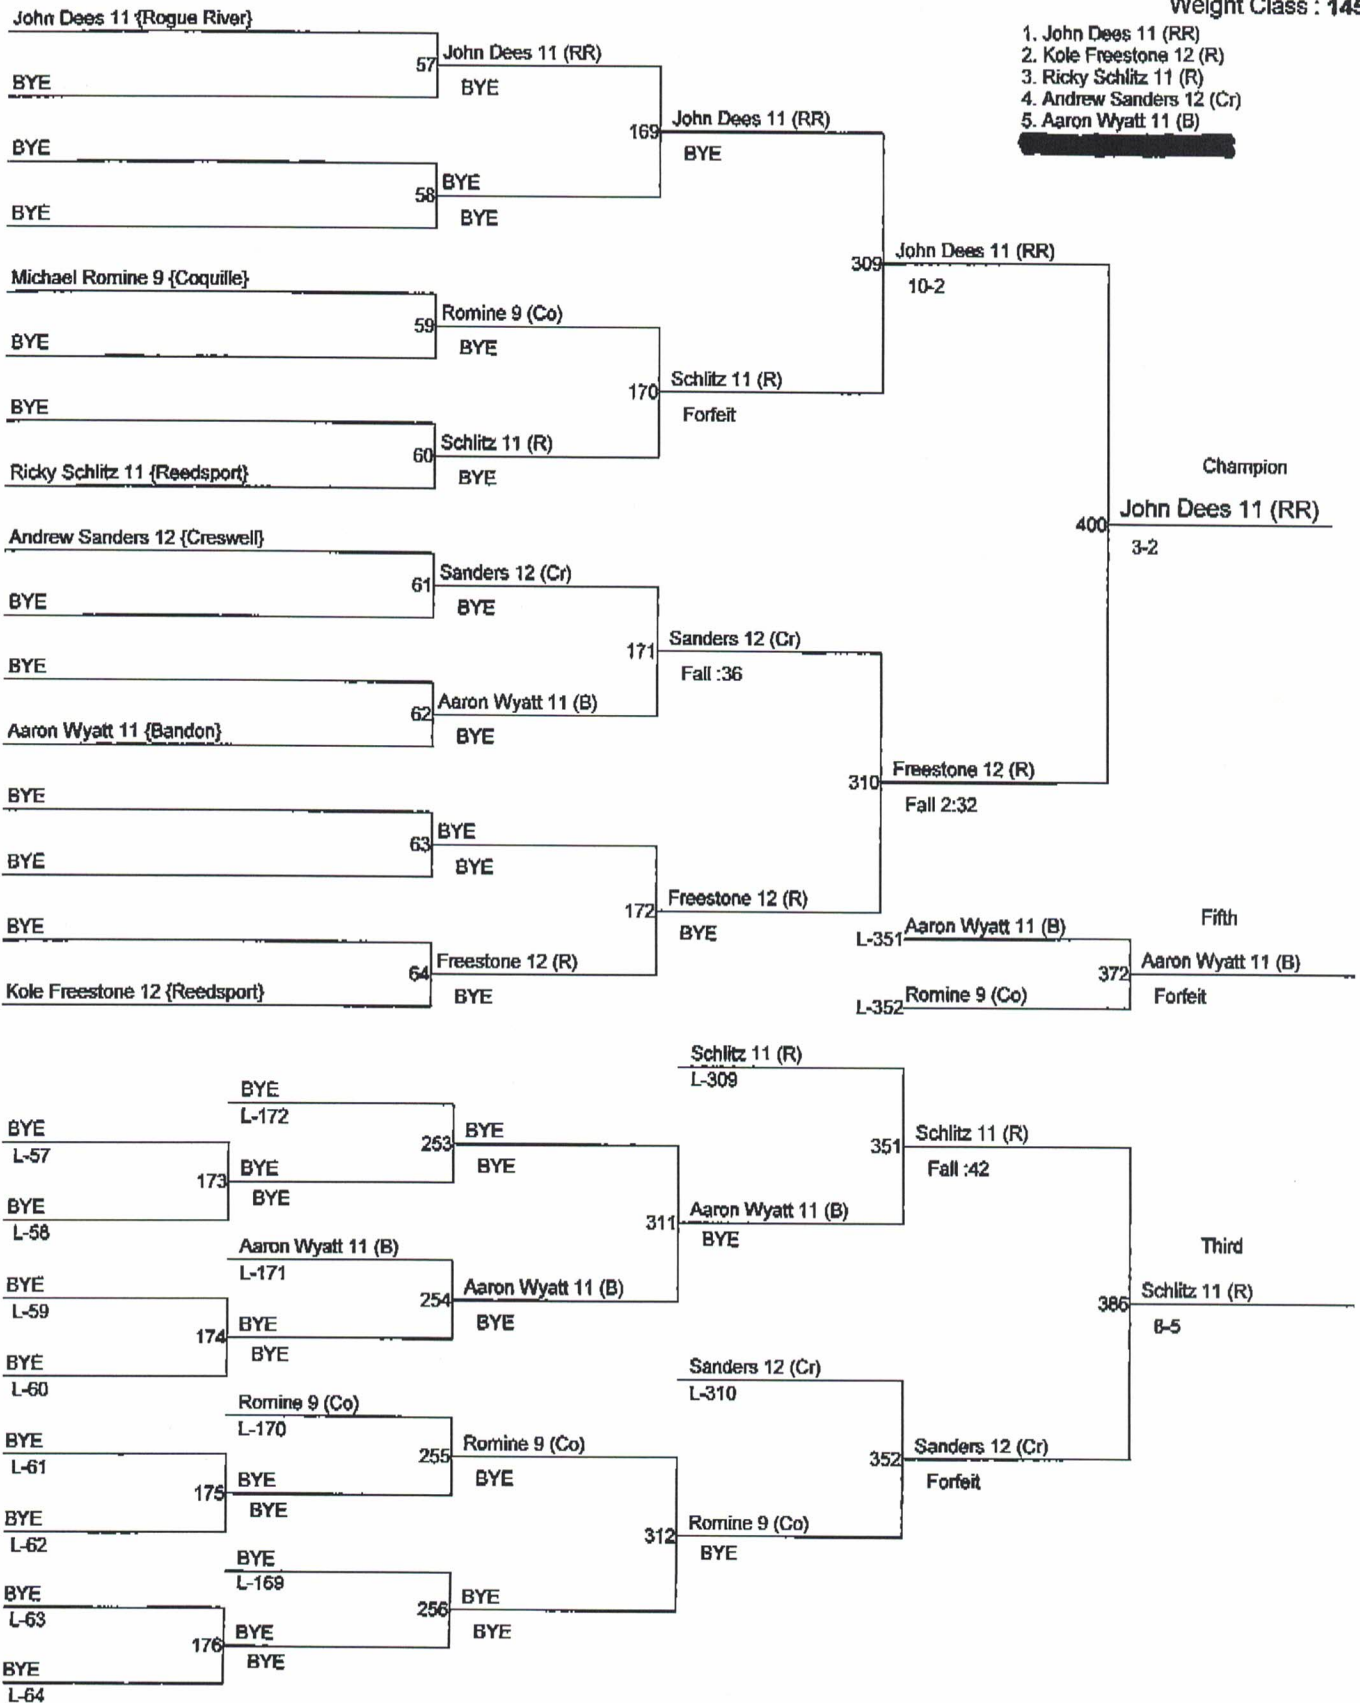

3A District Tournament Special District 3

Weight Class : 145

1. John Dees 11 (RR)
2. Kole Freestone 12 (R)
3. Ricky Schlitz 11 (R)
4. Andrew Sanders 12 (Cr)
5. Aaron Wyatt 11 (B)