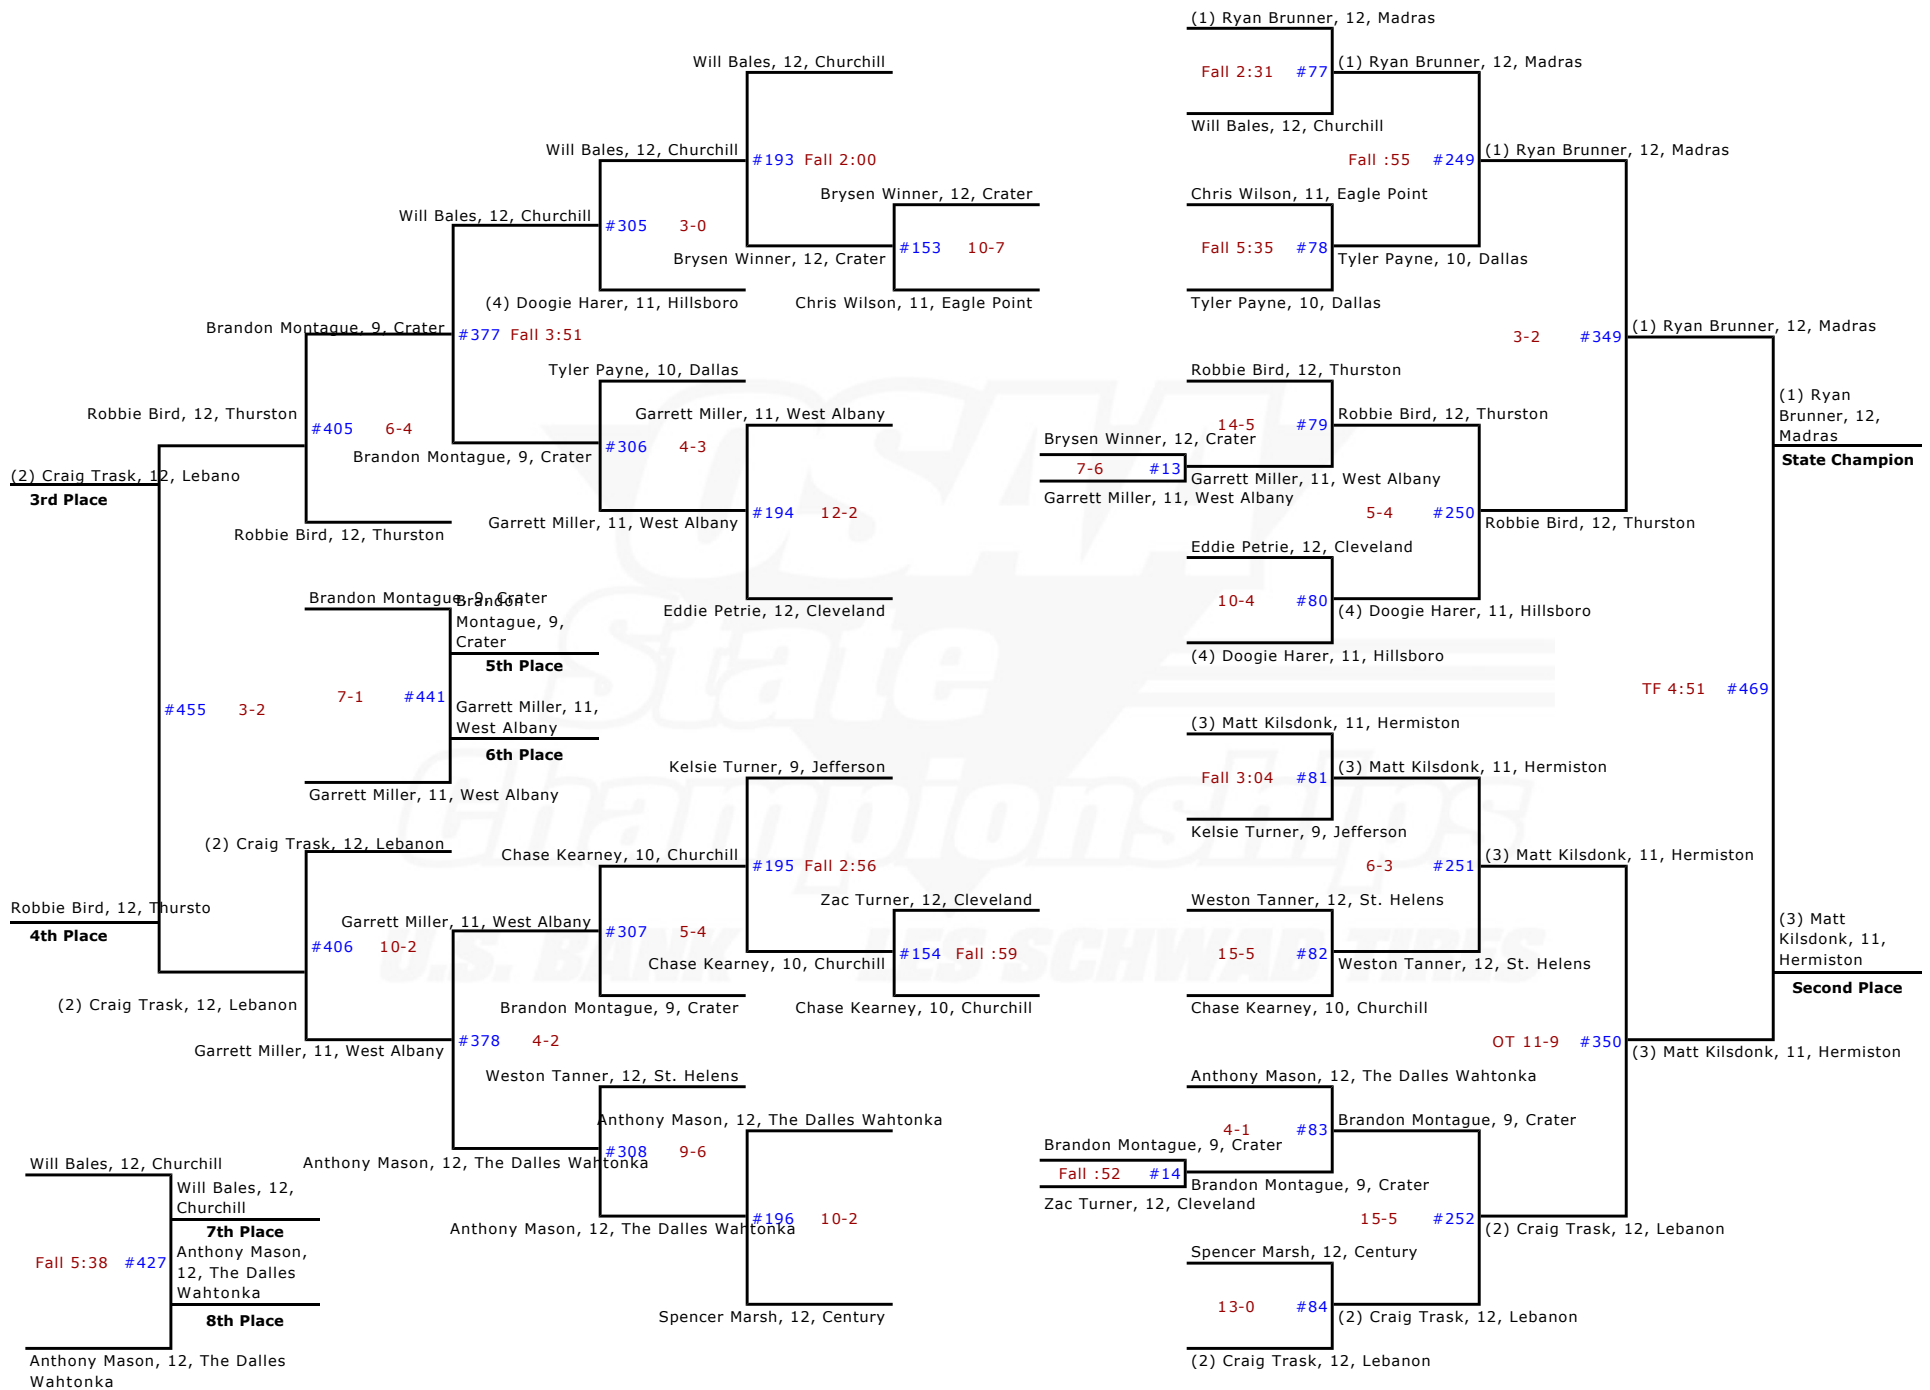

2010 OSAA/U.S. Bank/Les Schwab Tires 5A Wrestling State Championships - 140 lbs