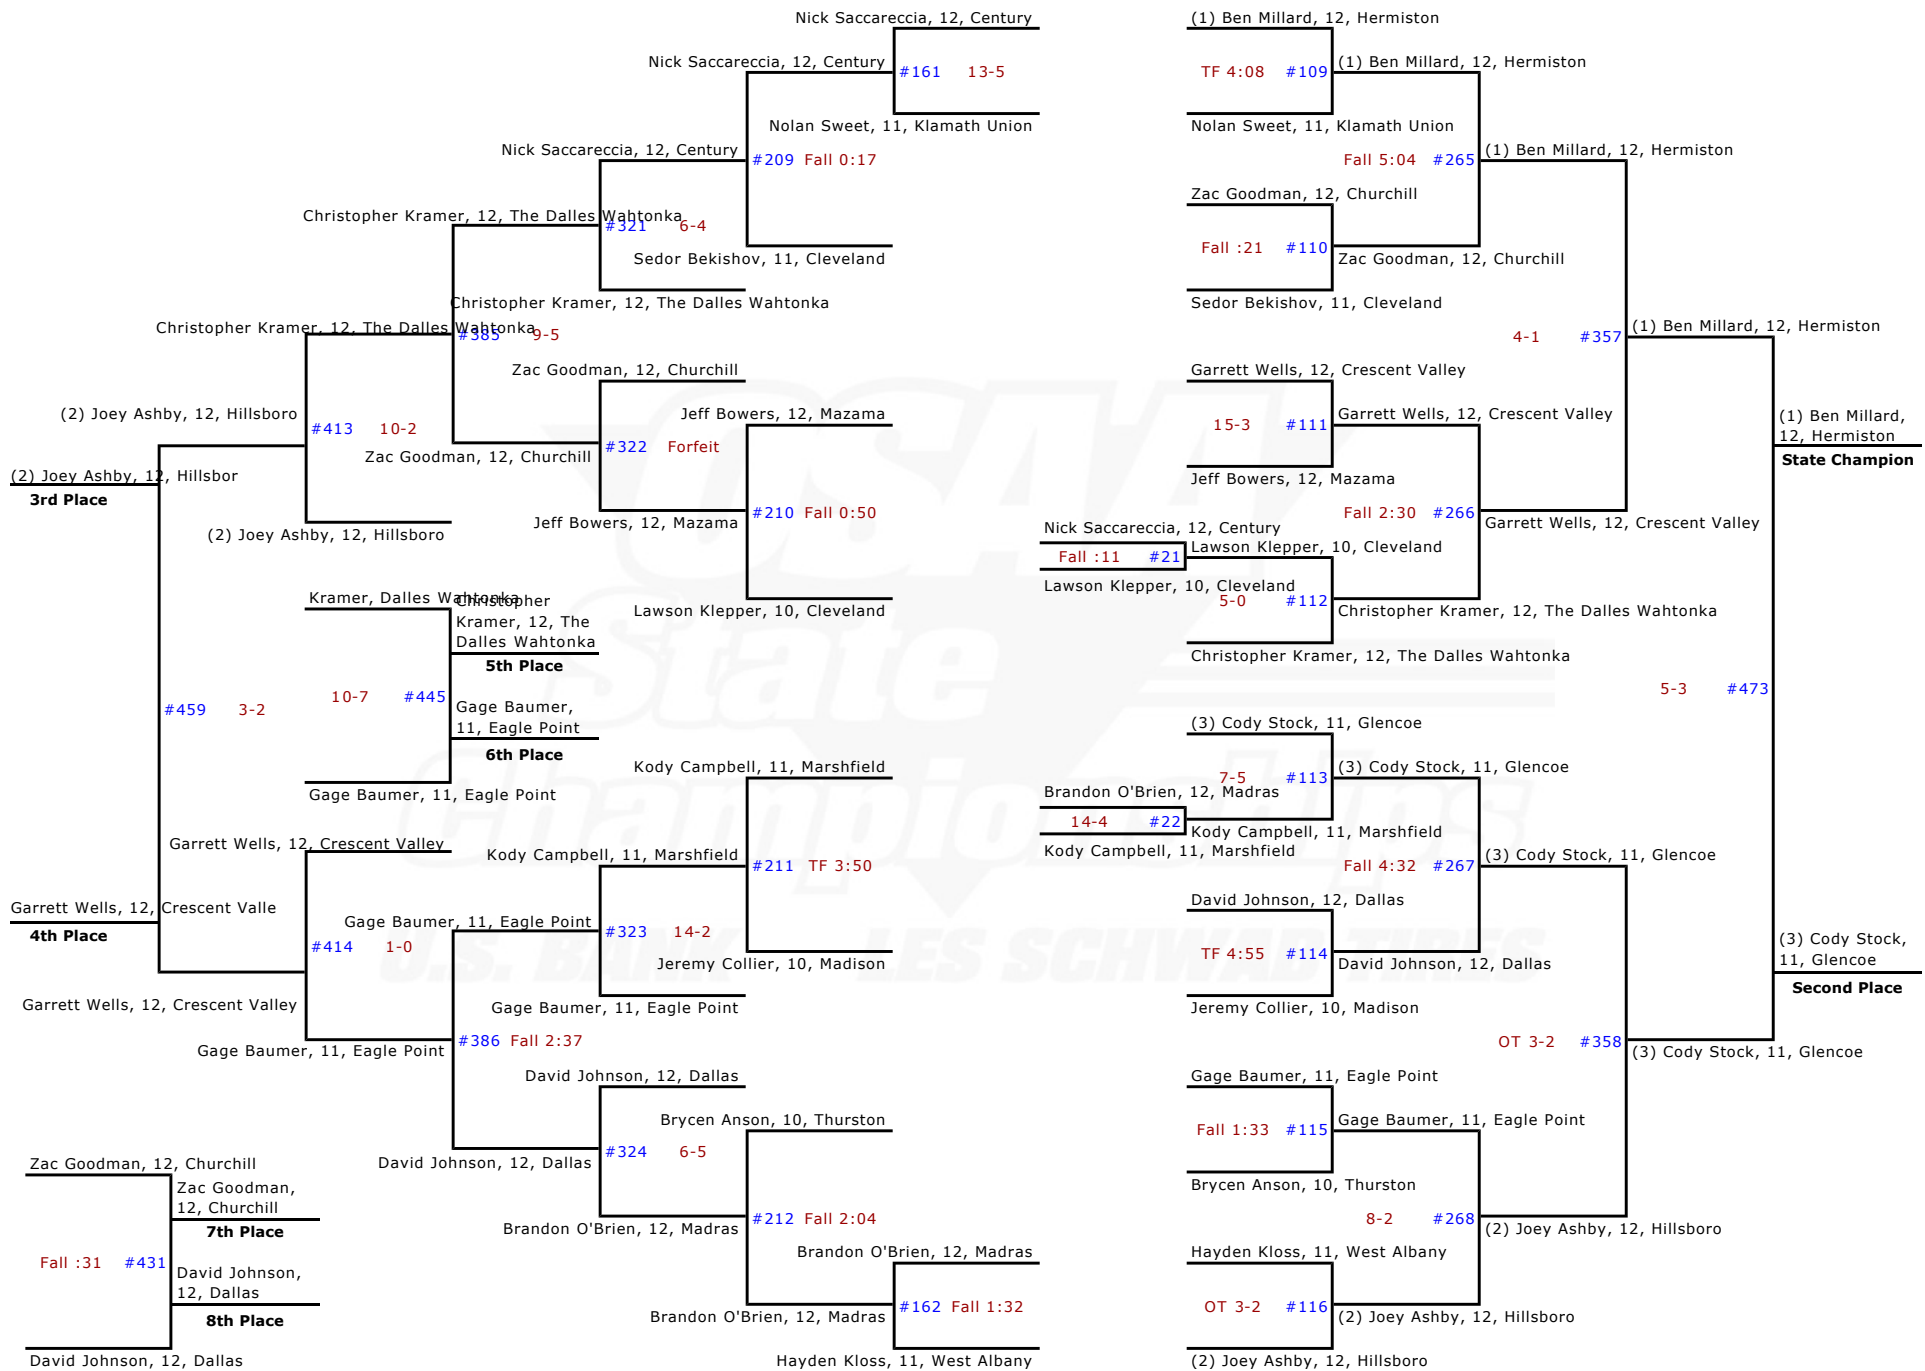

2010 OSAA/U.S. Bank/Les Schwab Tires 5A Wrestling State Championships - 171 lbs