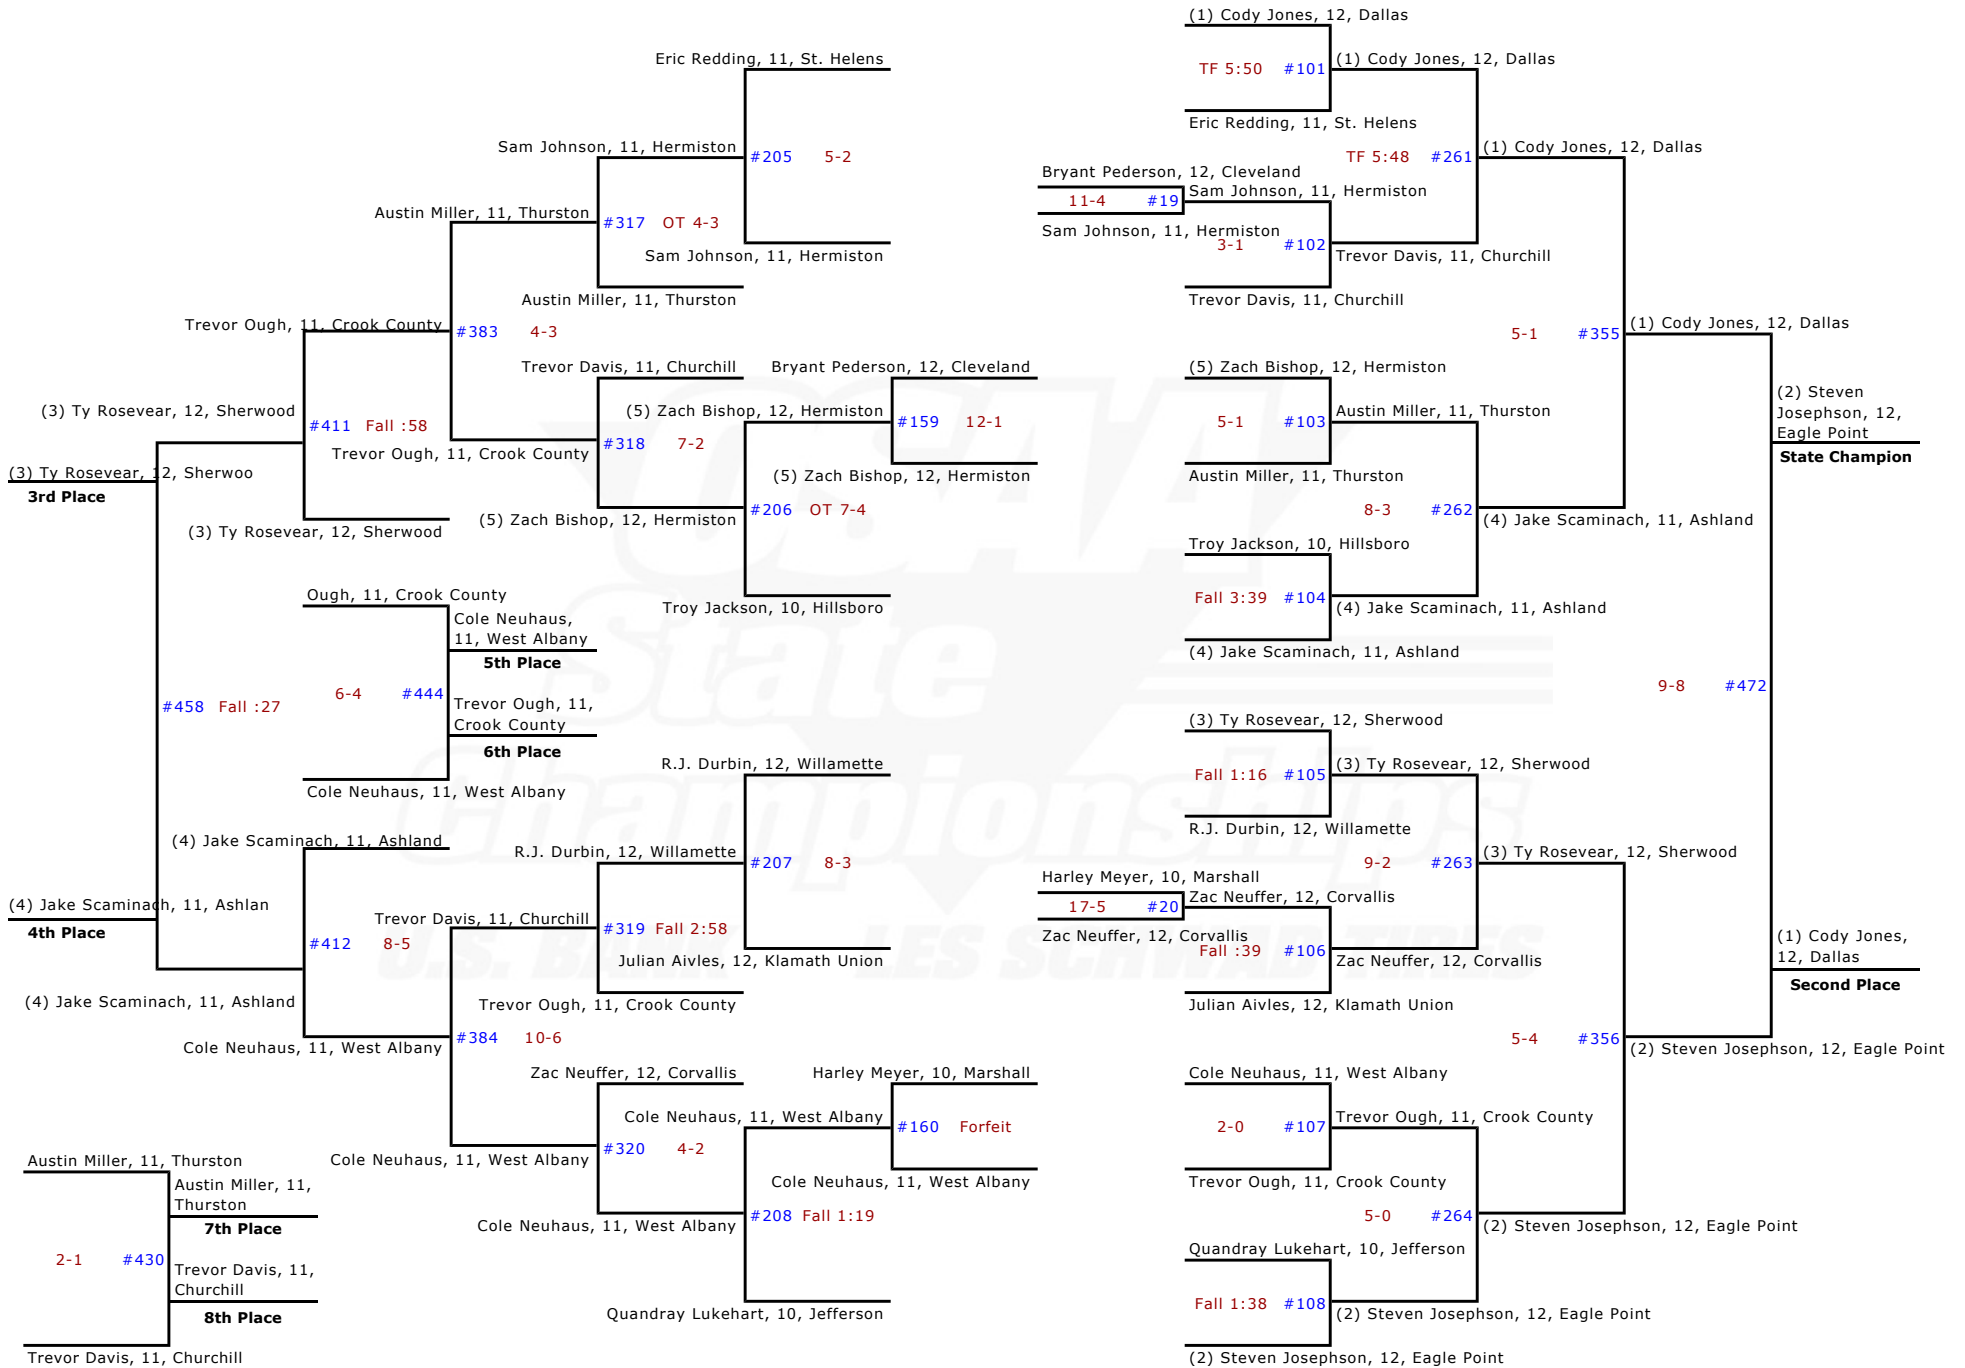

2010 OSAA/U.S. Bank/Les Schwab Tires 5A Wrestling State Championships - 160 lbs