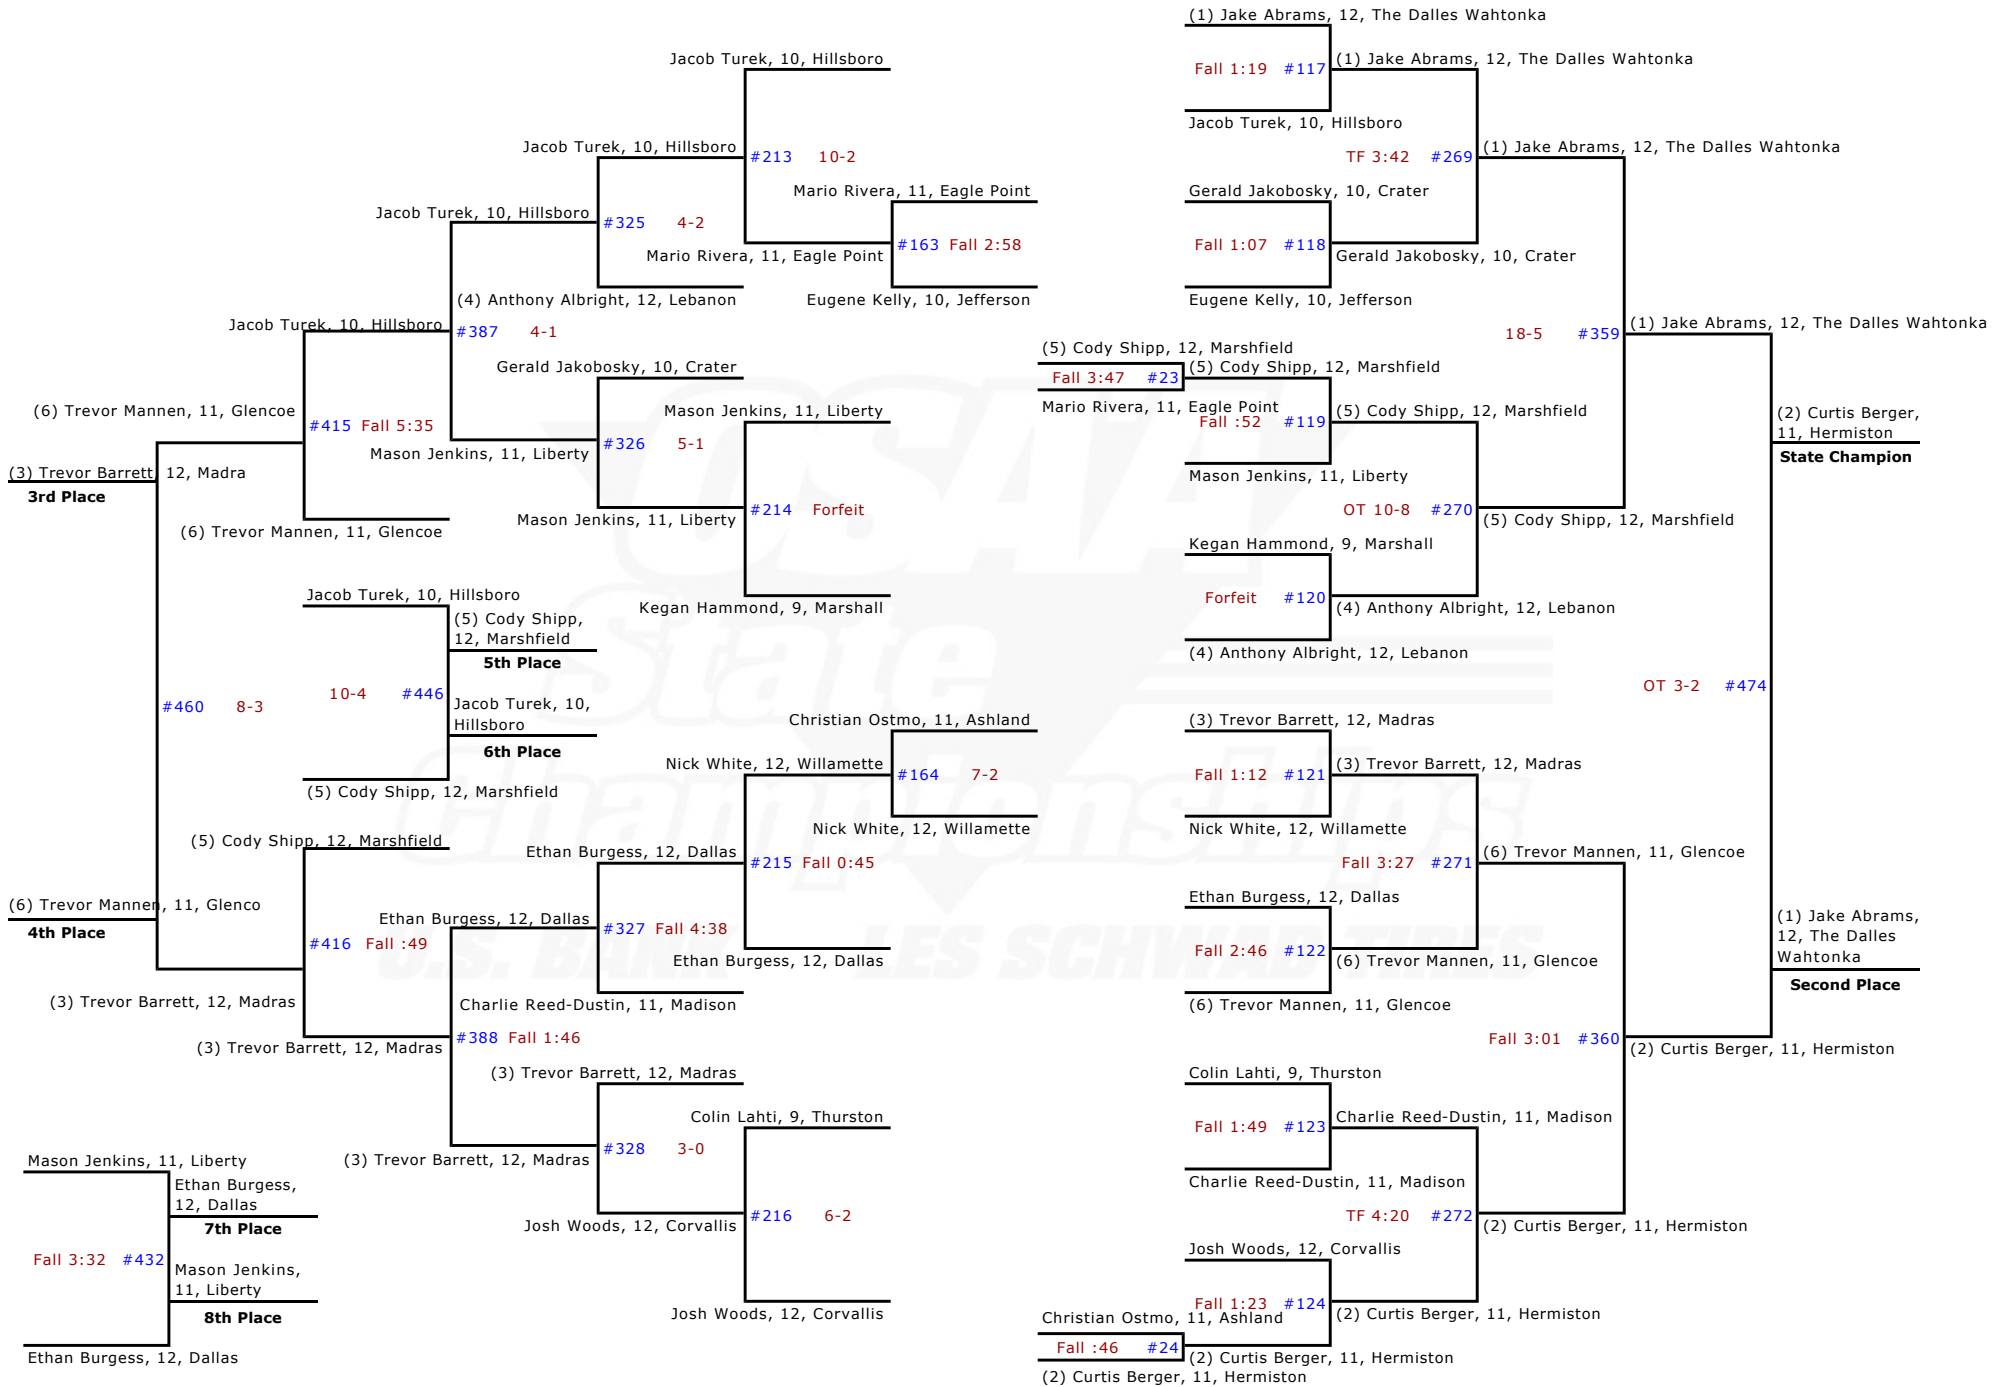

2010 OSAA/U.S. Bank/Les Schwab Tires 5A Wrestling State Championships - 285 lbs