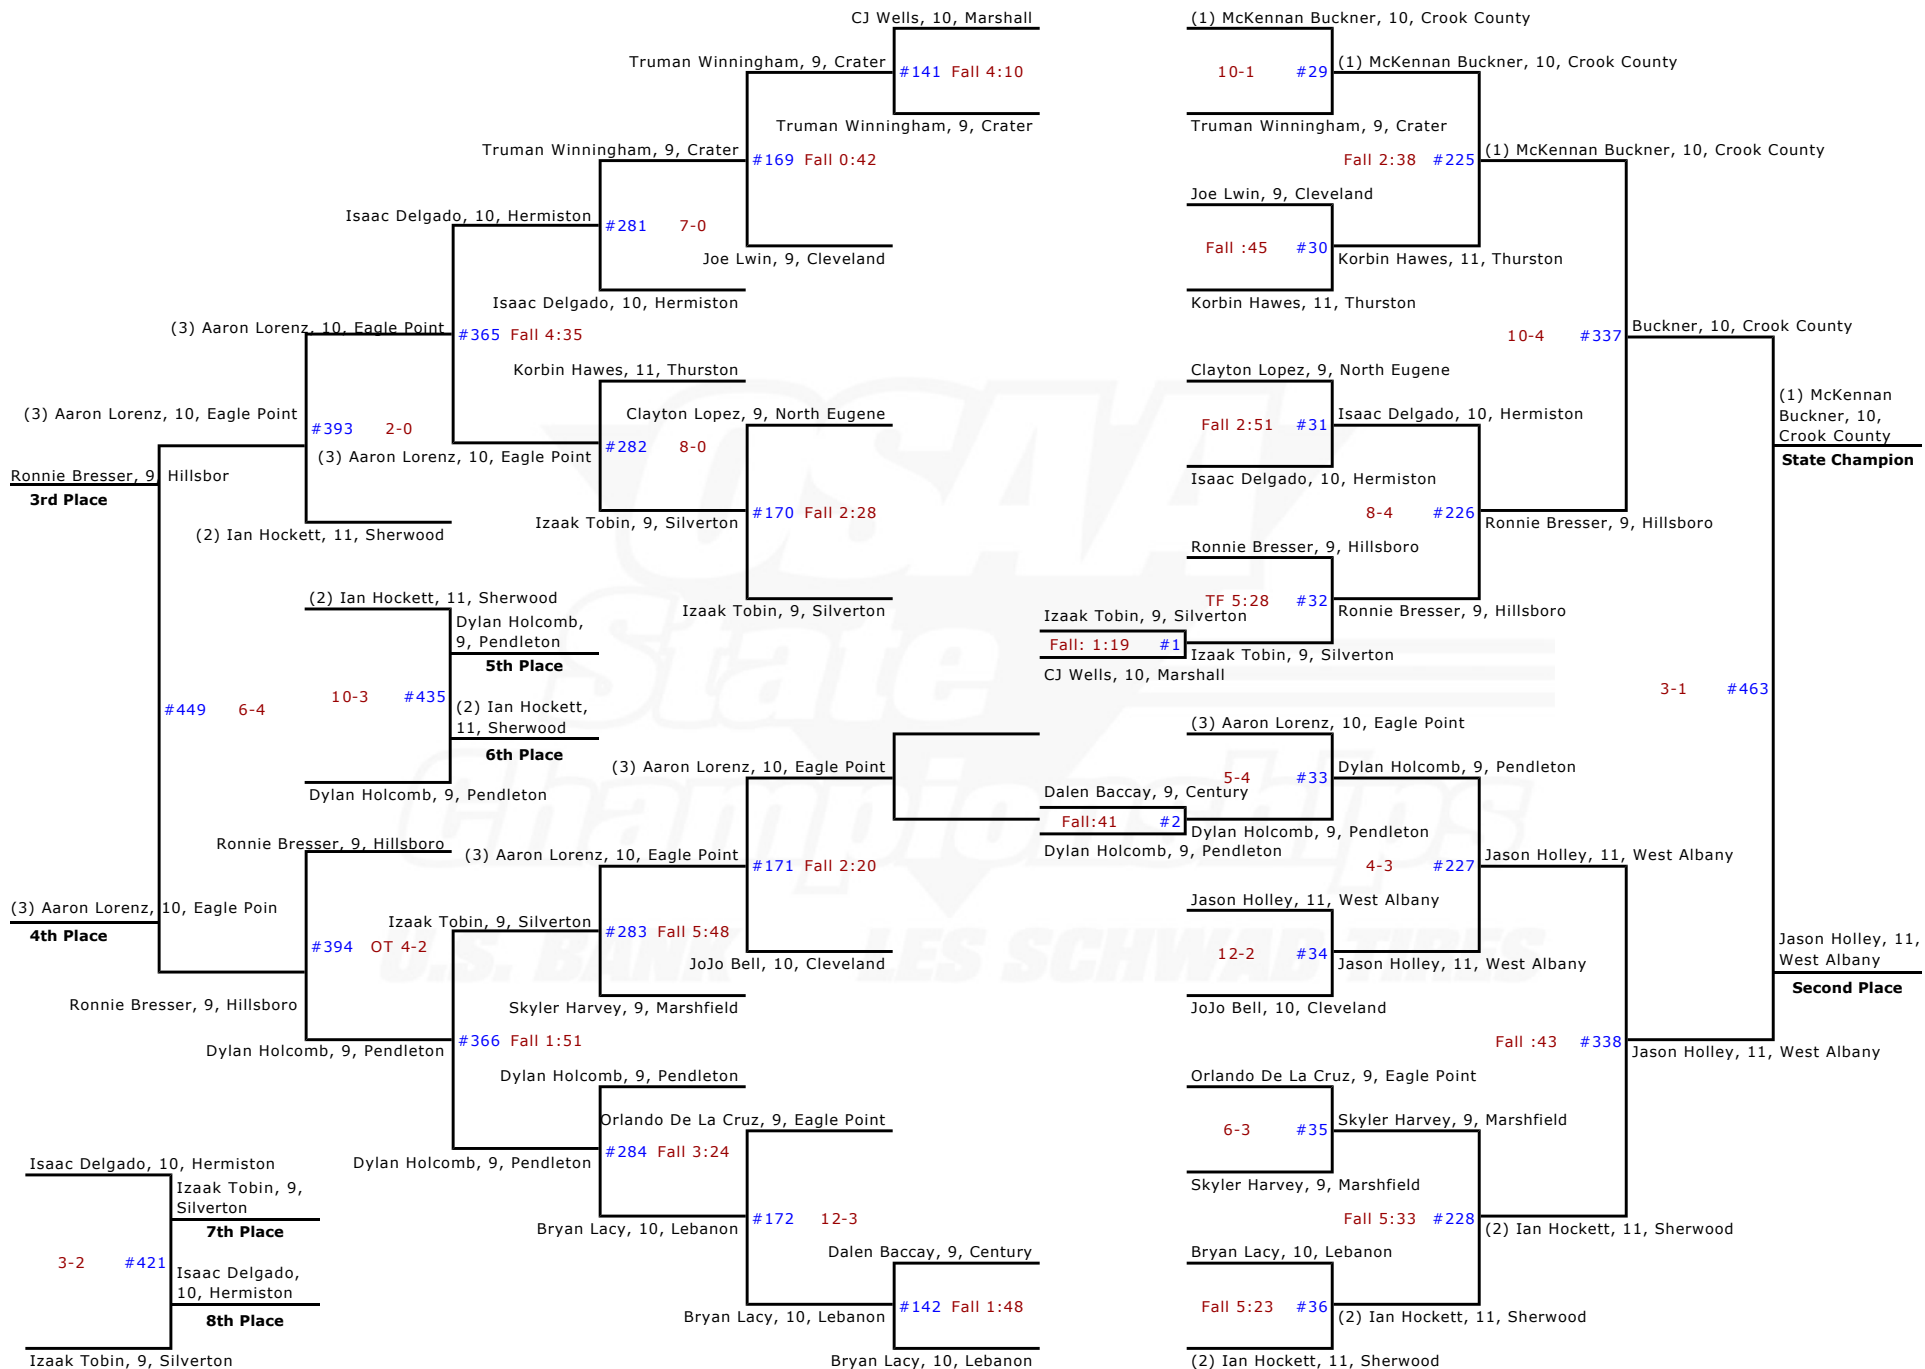

**OSAA 5A 2010
Team Scores
After Championship Finals**

1. Hermiston	269.0
2. Churchill	127.5
3. Lebanon	118.0
4. West Albany	109.0
5. Eagle Point	101.0
6. Crater	95.5
7. Hillsboro	93.0
8. Madras	89.5
9. Glencoe	87.0
10. Pendleton	83.0
11. Crook County	71.0
12. Thurston	67.0
13. Century	66.0
14. Dallas	64.0
15. Sherwood	62.0
16. Crescent Valley	44.0
17. The Dalles Wahtonka	35.5
18. Marshfield	34.5
19. Silverton	31.0
20. Jefferson	26.0
21. Liberty	24.5
22. Klamath Union	24.0
23. Wilsonville	22.0
24. Mazama	21.0
25. Ashland	20.0
26. Bend	18.0
27. Marshall	12.0
28. Mountain View	11.0
29. Corvallis	8.0
St. Helens	8.0
31. Cleveland	6.0
South Albany	6.0
33. North Eugene	5.0
Woodburn	5.0
35. Madison	4.0
36. Willamette	3.0
37. Springfield	0.0
38. Roosevelt	-1.0

2010 OSAA/U.S. Bank/Les Schwab Tires 5A Wrestling State Championships - 103 lbs