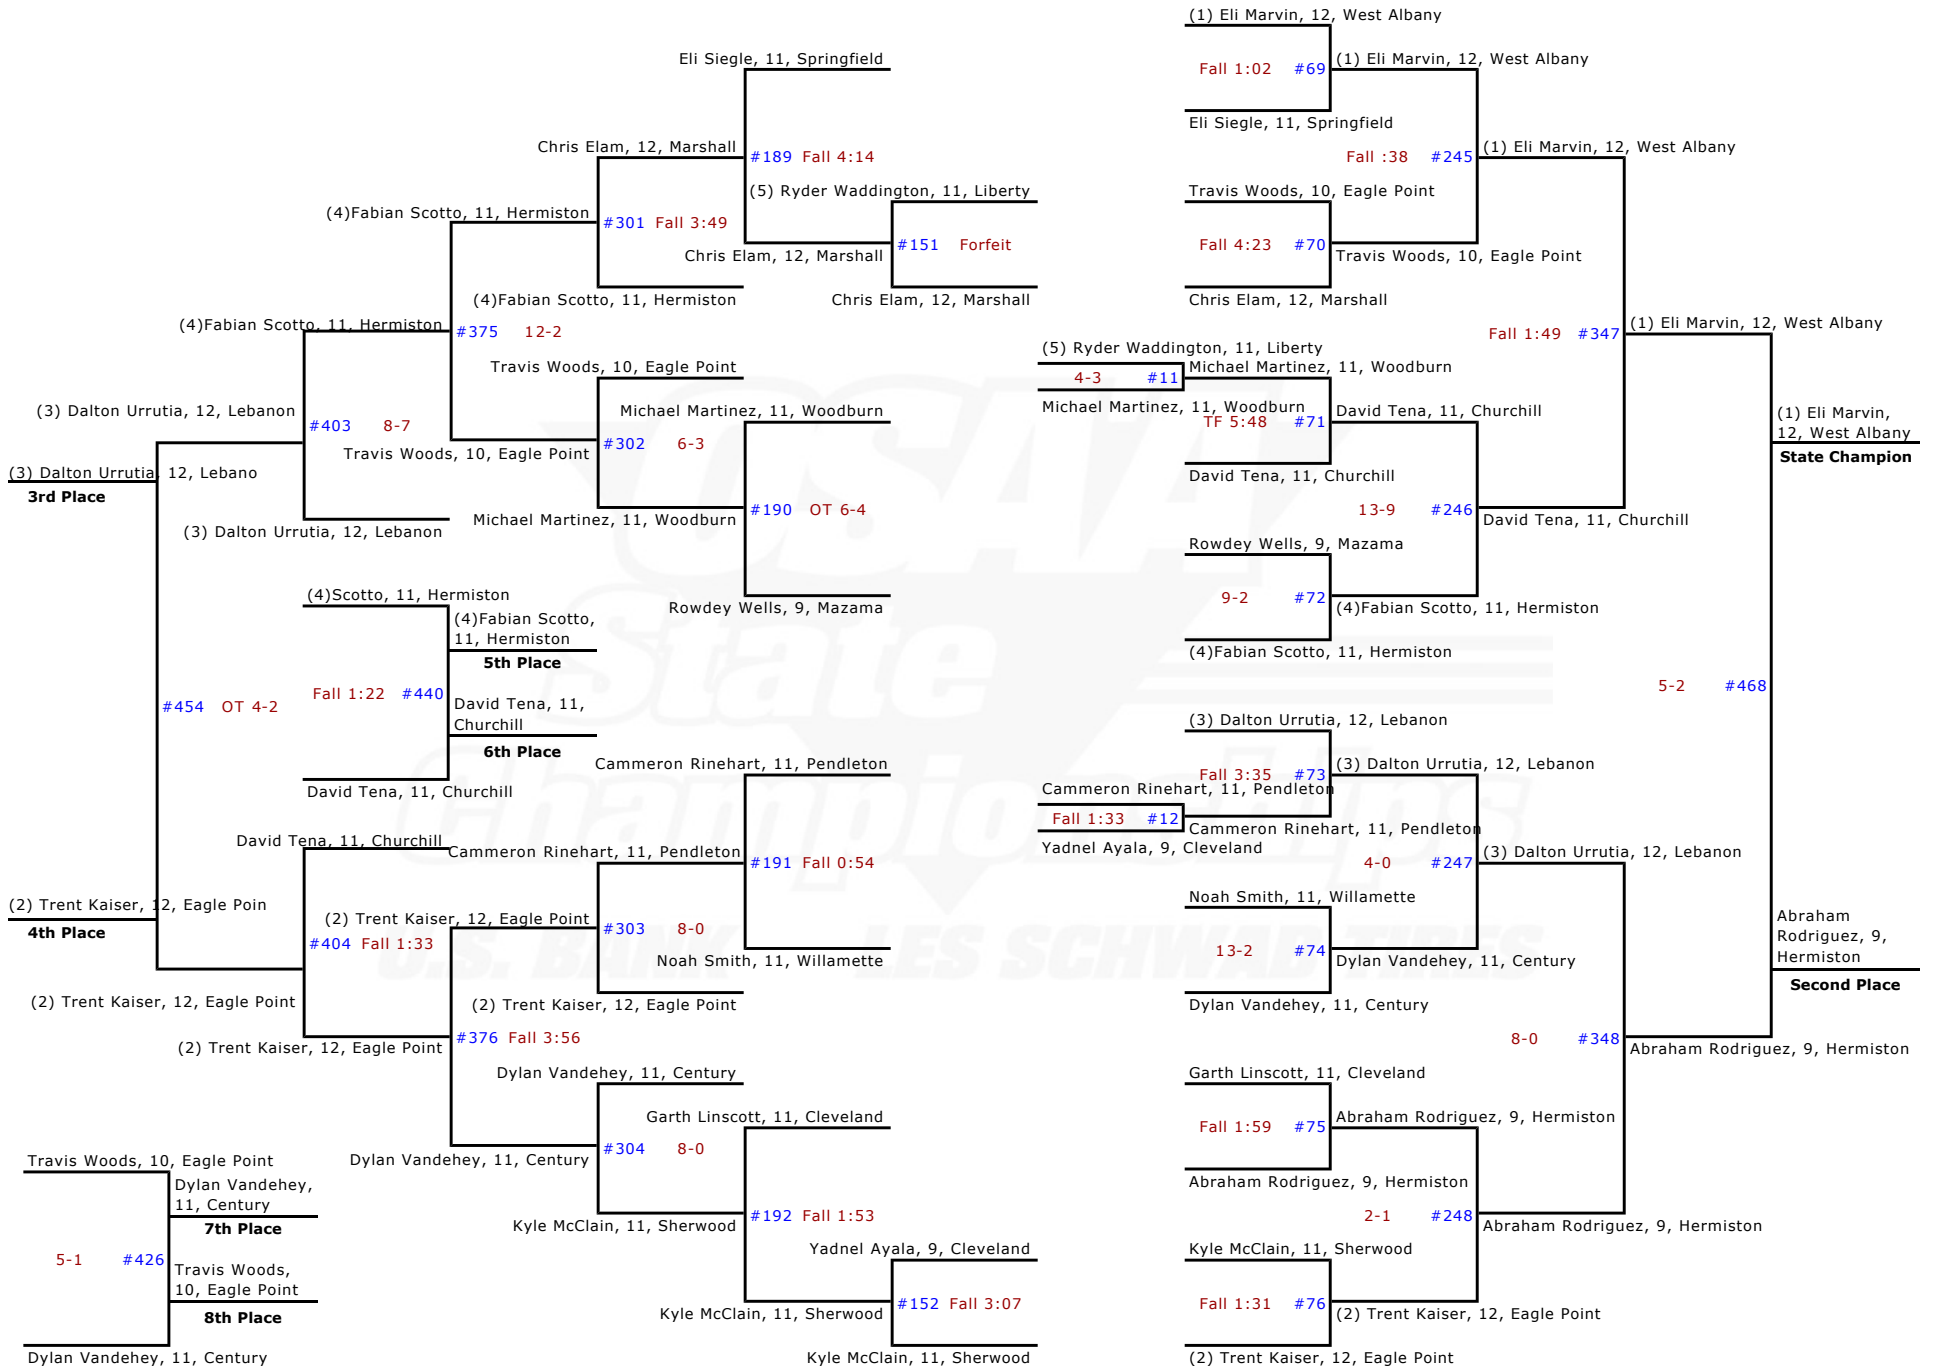

2010 OSAA/U.S. Bank/Les Schwab Tires 5A Wrestling State Championships - 135 lbs