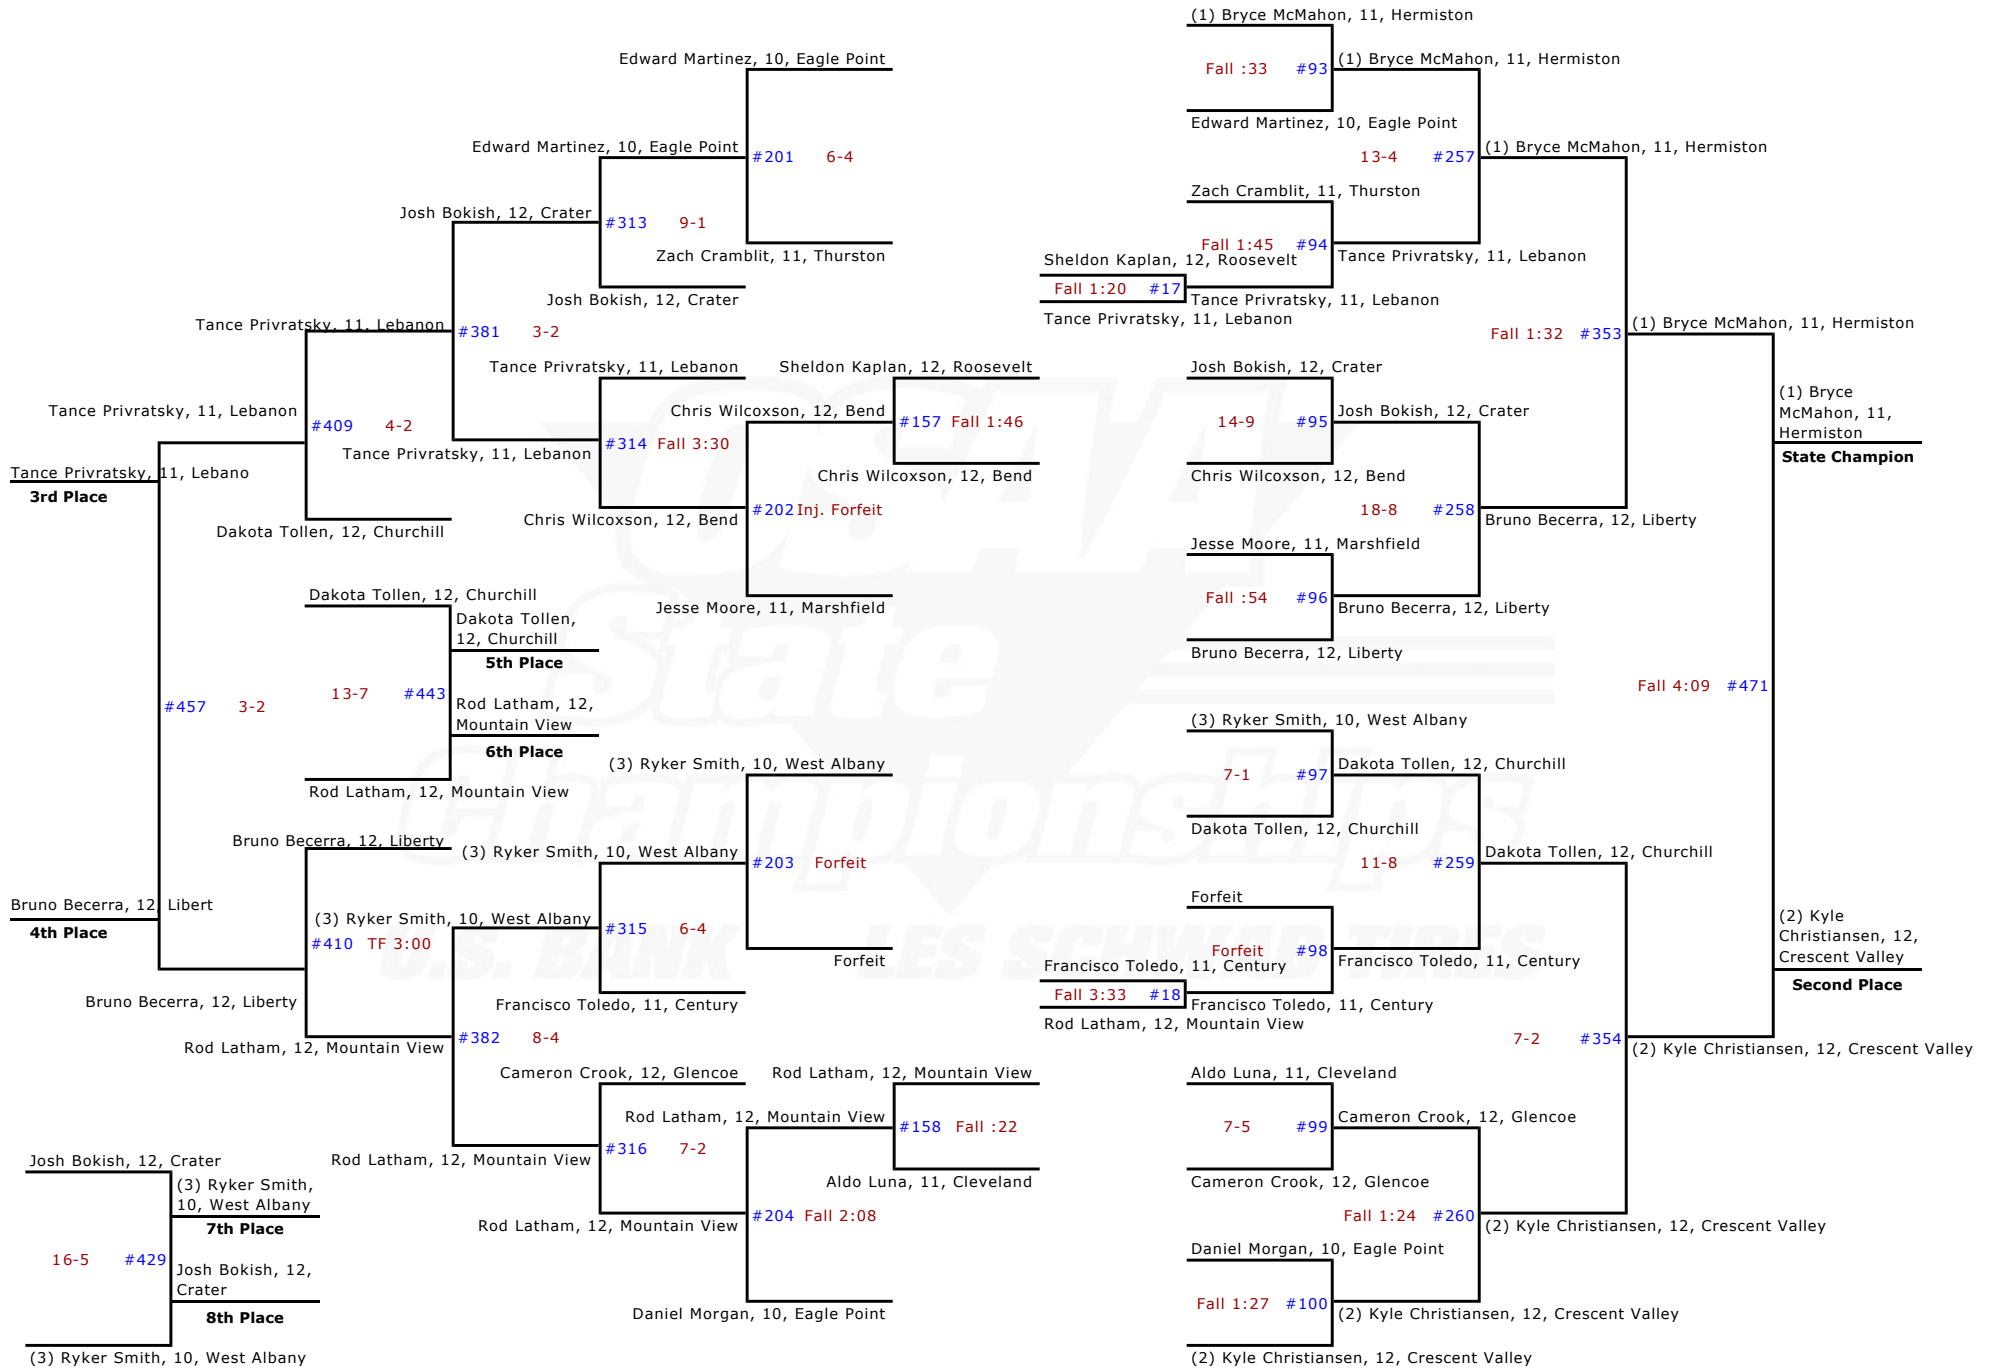

2010 OSAA/U.S. Bank/Les Schwab Tires 5A Wrestling State Championships - 152 lbs