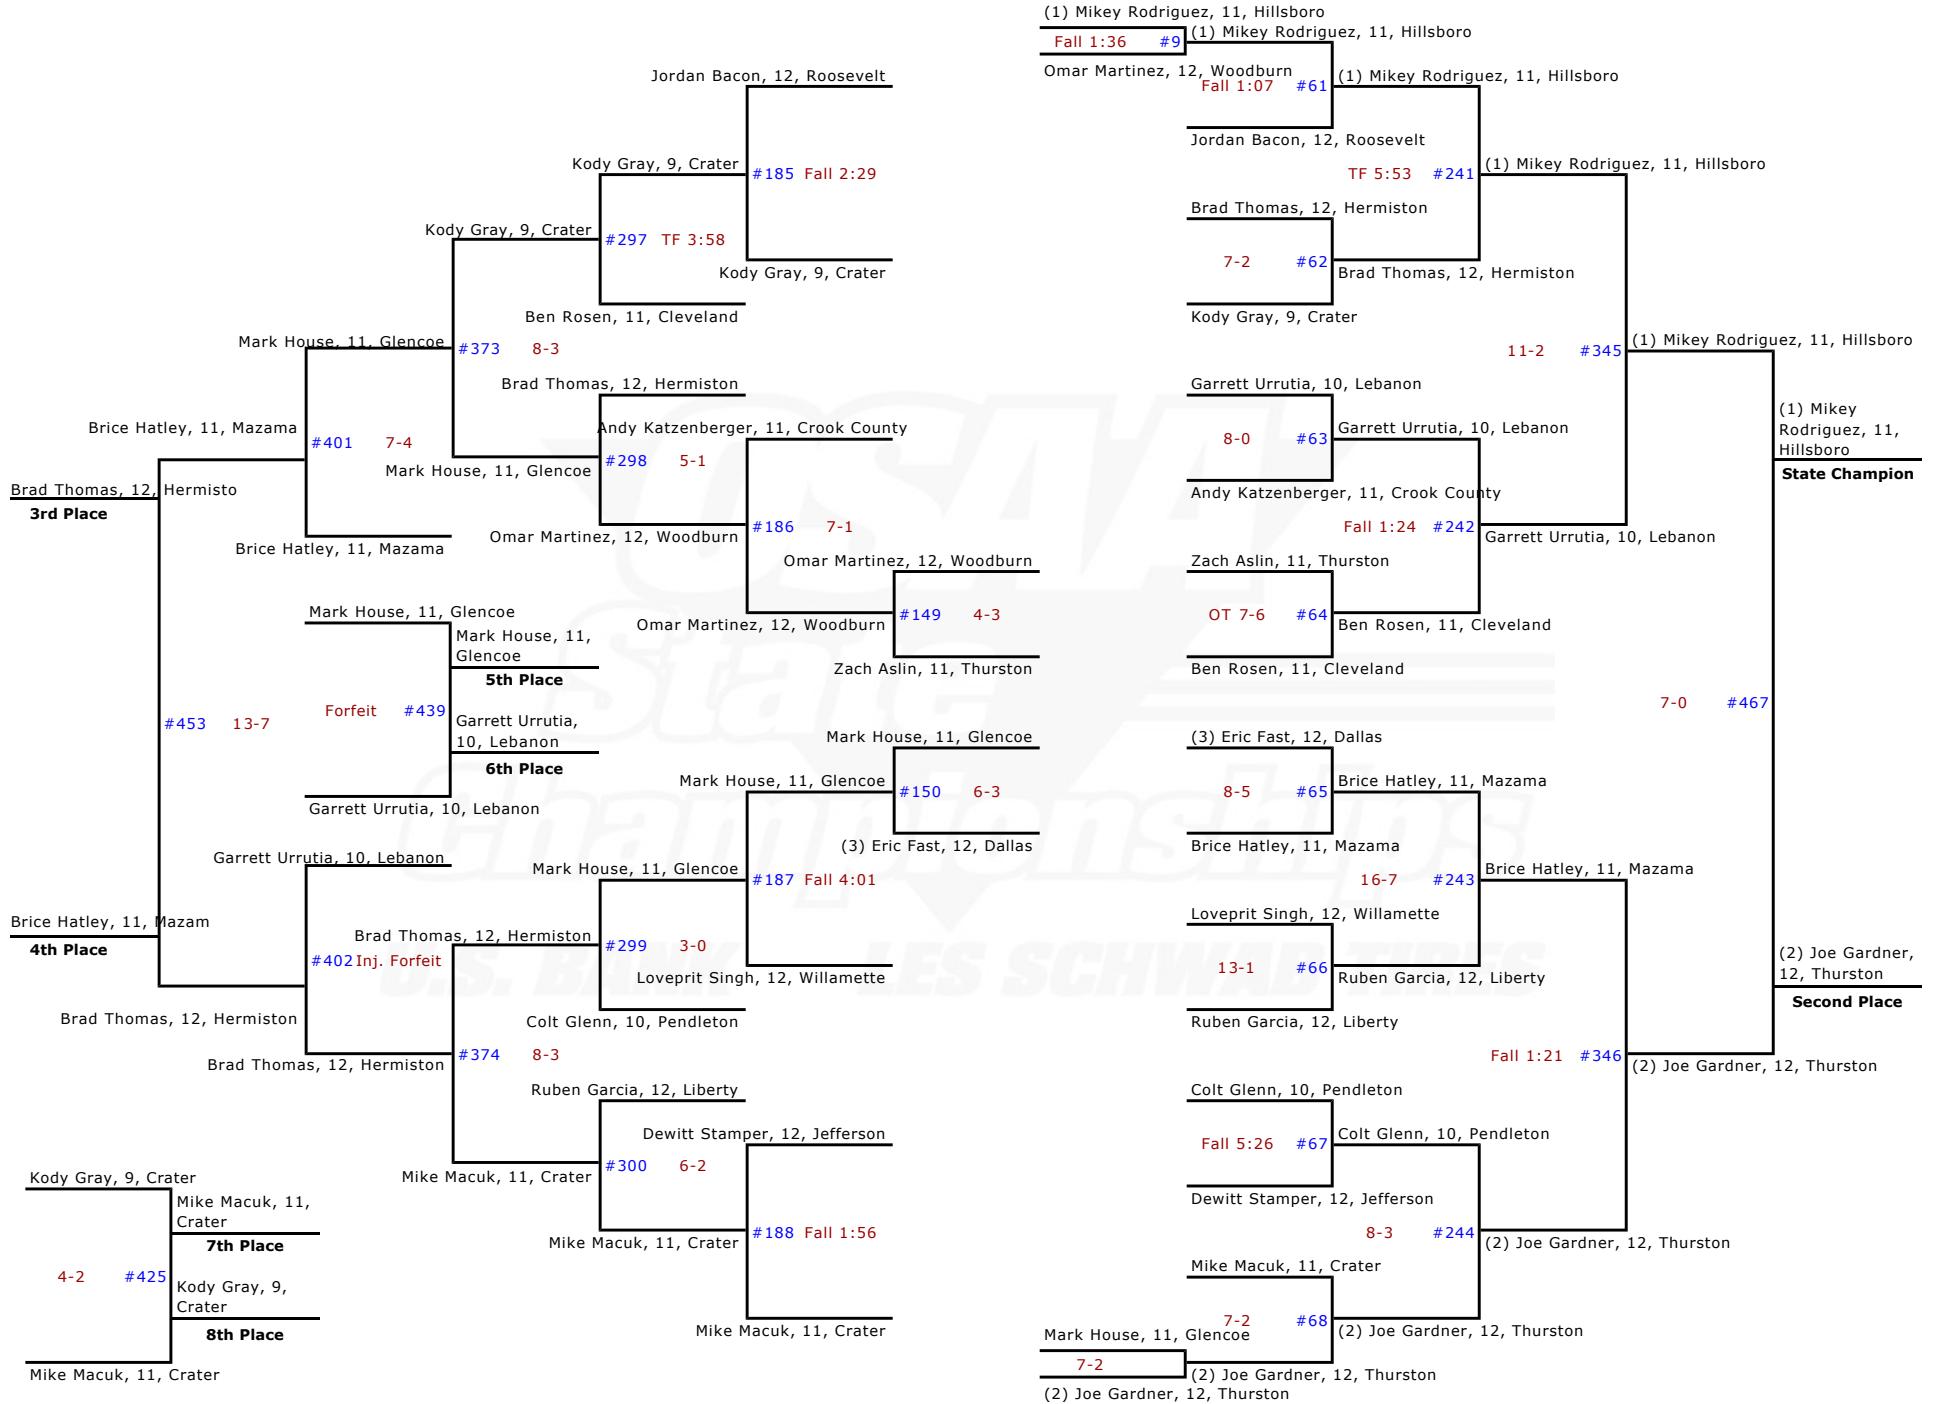

2010 OSAA/U.S. Bank/Les Schwab Tires 5A Wrestling State Championships - 130 lbs