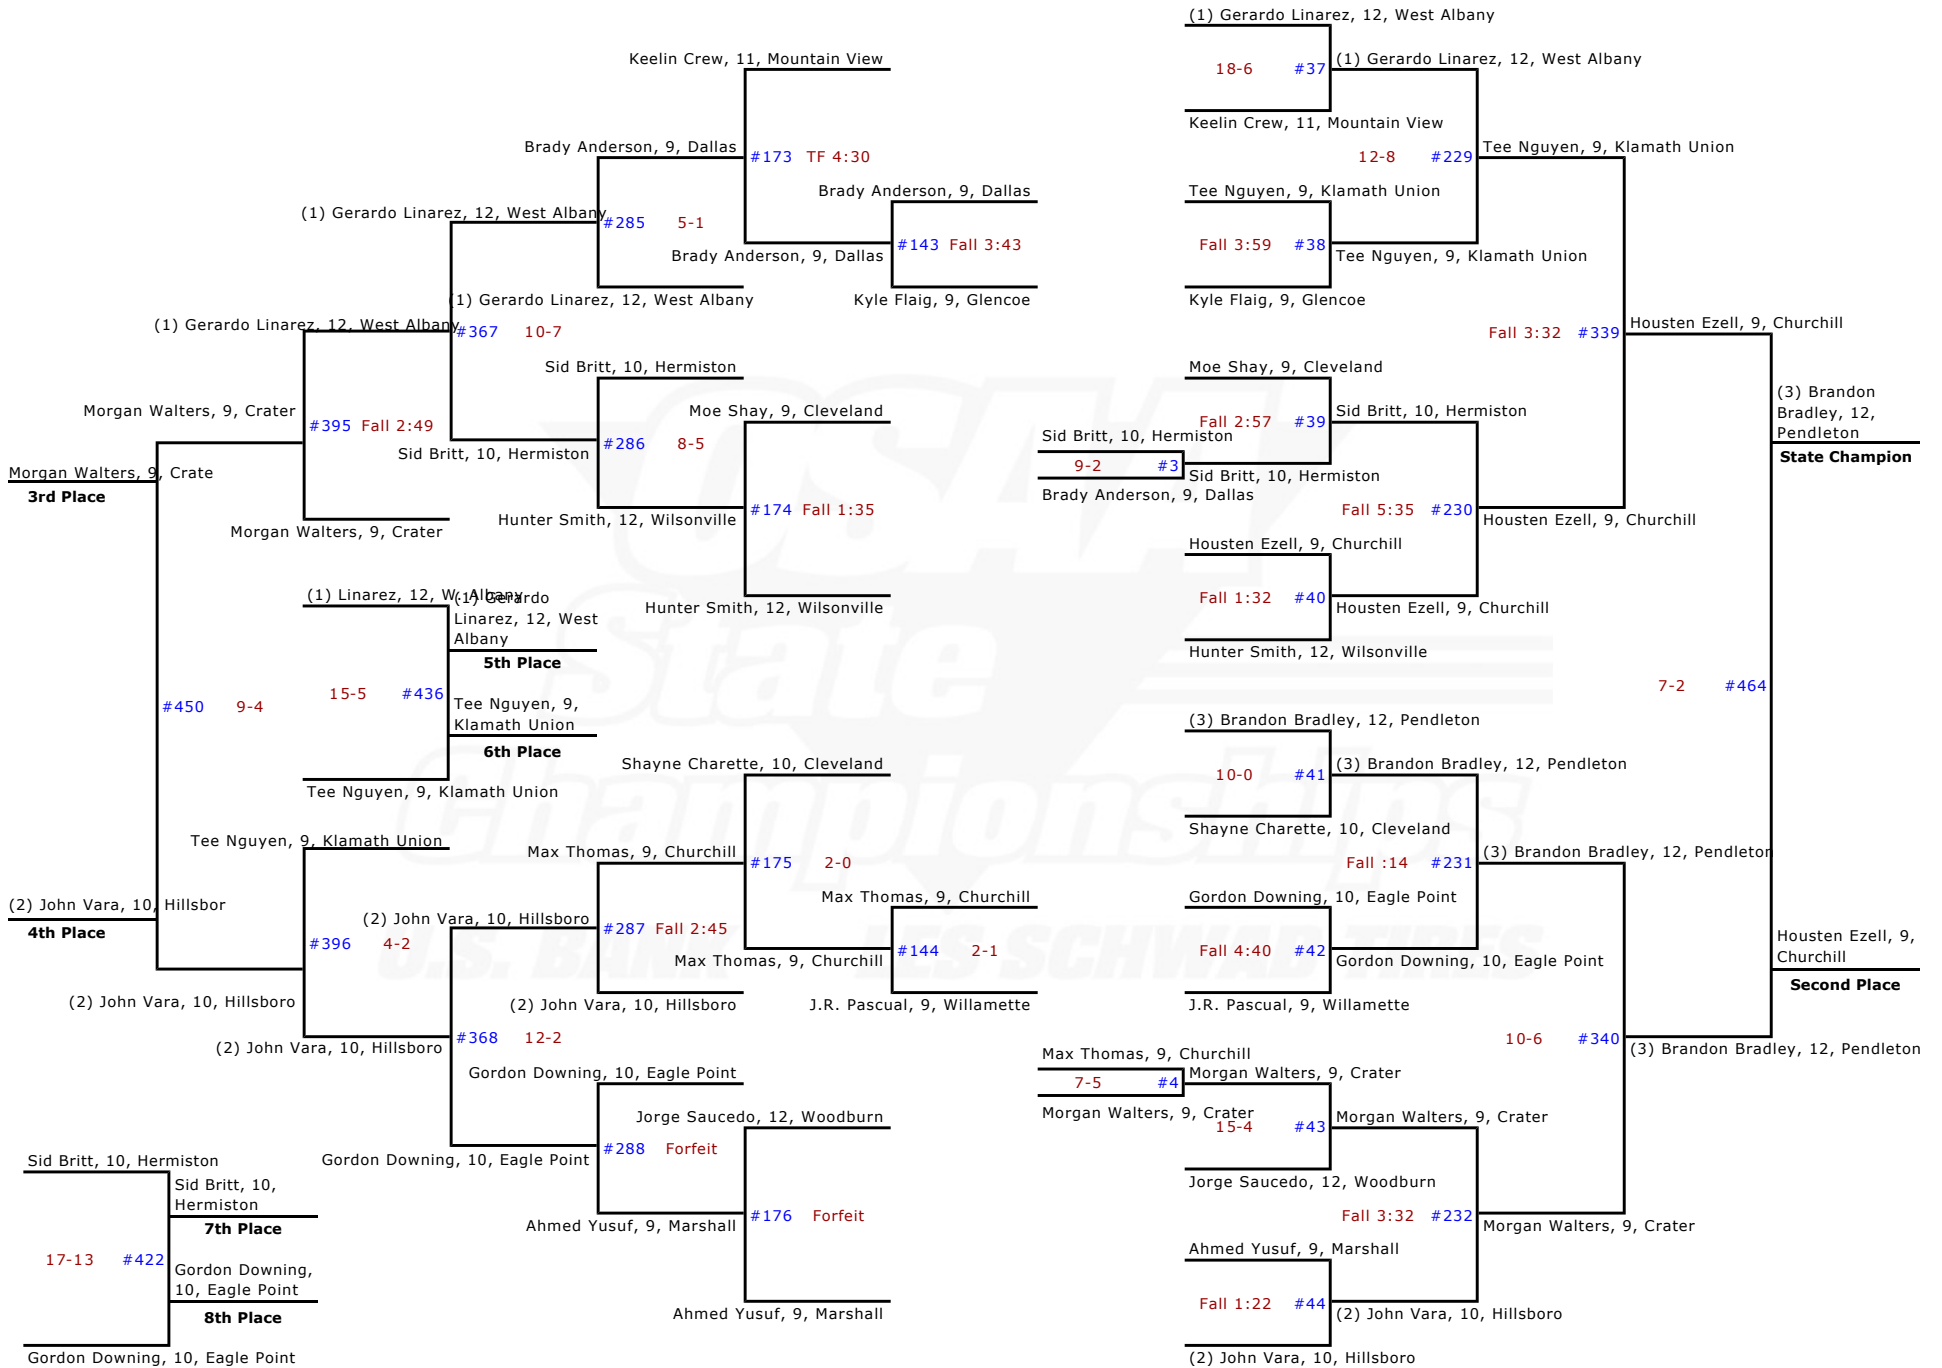

2010 OSAA/U.S. Bank/Les Schwab Tires 5A Wrestling State Championships - 112 lbs