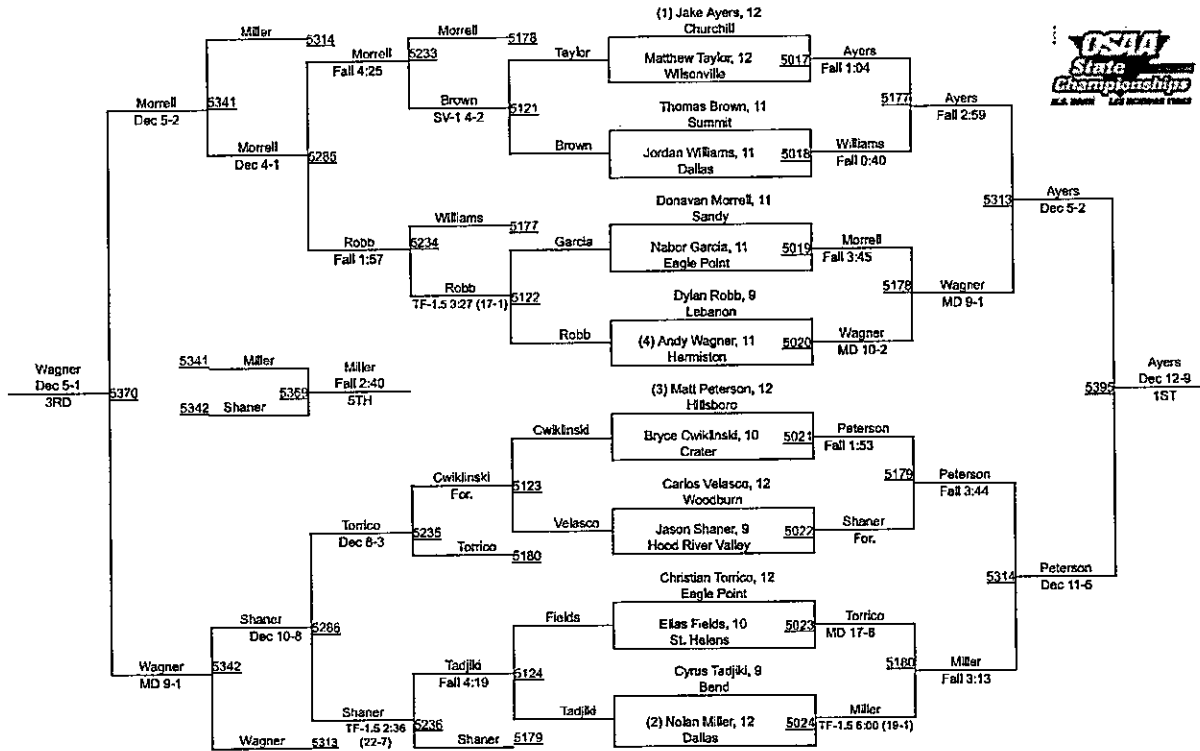

2015 OSAA/U.S. Bank/Les Schwab Tires Wrestling State Championships

5A-120