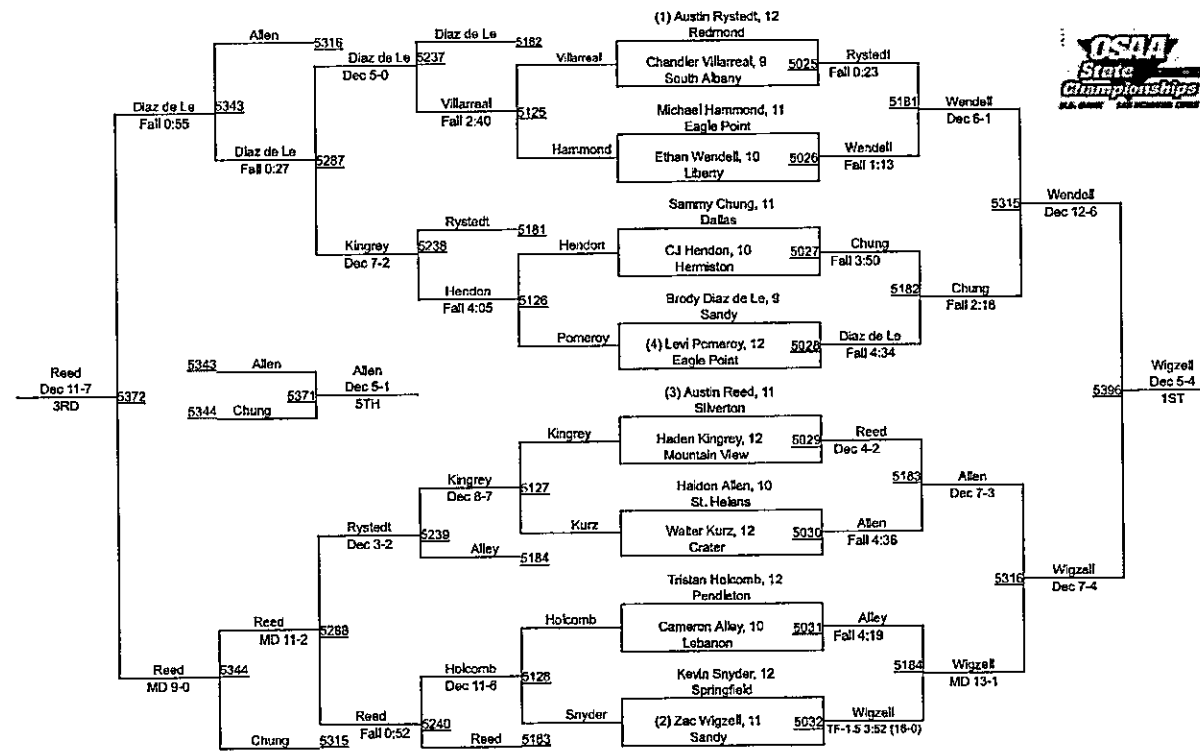

2015 OSAA/U.S. Bank/Les Schwab Tires Wrestling State Championships

5A-126